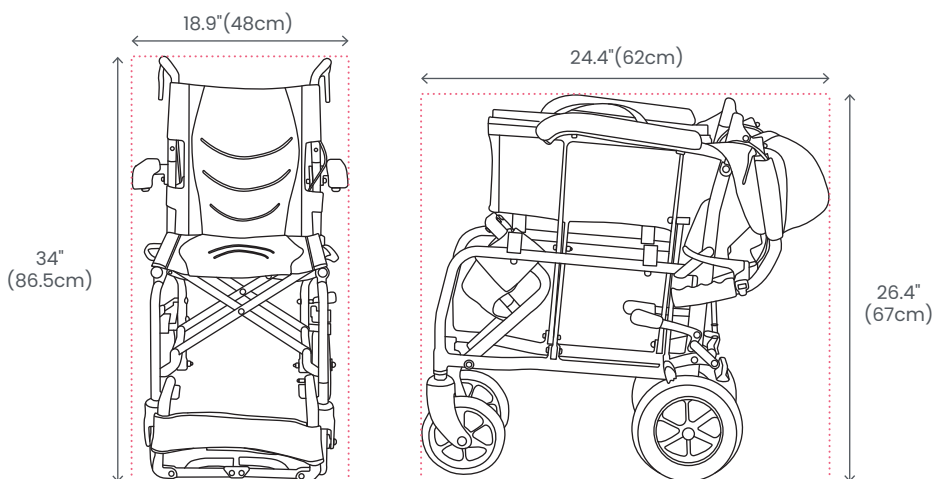

Dimensions:

Specifications:

Seat Width	15.4" / 39cm
Seat Depth	14.8" / 37.5cm
Seat Height	18.5" / 47cm
Backrest Height (From Seat)	15" / 38cm
Distance between Armrest	15.7" / 40cm
Overall Width (Open)	18.9" / 48cm
Overall Height	34" / 86.5cm
Overall Length (Open)	37" / 94cm
Net Weight	9.6kg
Weight Capacity	80kg
Front Wheel Size	6"
Rear Wheel Size	8" Solid Tyres, Mag Rim
Frame Material	Aluminium
Armrests	Half-Length, PU, Flip-Up
Footrests	Flip-Up
Foldable Backrest	✓
Removable Backrest Cover	X
Removable Seat Cover	X
User Brakes	✓
Attendant Brakes	✓
Safety Belt	✓
Anti-Tipper	X