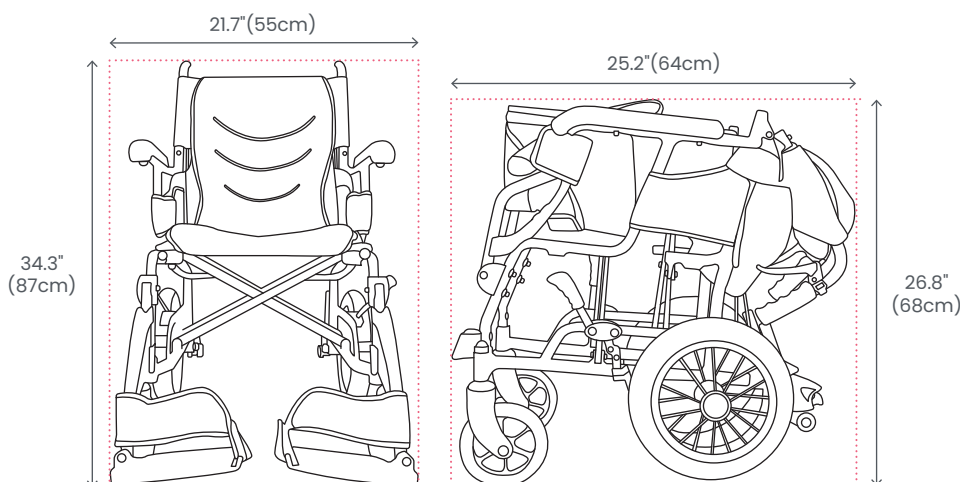

Dimensions:

Warranty Coverage

- 1 Year off-site warranty on manufacturing defects
- Wear & tear parts are not covered under warranty