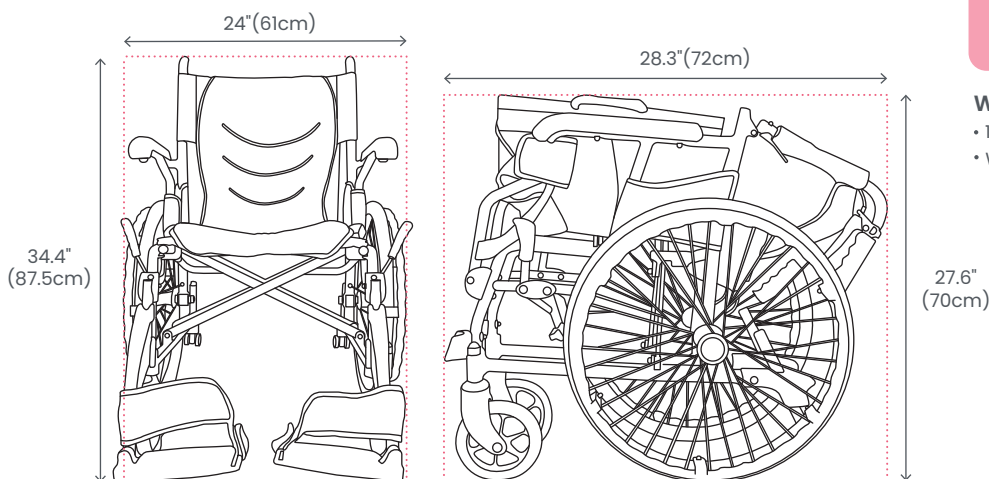

bion

Bion Comfy Wheelchair 4G

Item code: 02425

Comfortable & Compact

Bion Comfy Wheelchair 4G is part of our Compact Series. With a foldable footrest and backrest, the unit can be further compacted into a more portable form.

In addition to being compact, this unit has a tension back with seat cushions to improve comfort, making it a luxury portable wheelchair.

Specifications:

Seat Width	15.7" / 40cm
Seat Depth	15.7" / 40cm
Seat Height	17.7" / 45cm
Backrest Height (From Seat)	16.9" / 43cm
Distance between Armrest	17.9" / 45.5cm
Overall Width (Open)	24" / 61cm
Overall Height	34.4" / 87.5cm
Overall Length (Open)	40.2" / 102cm
Net Weight	11.9kg
Weight Capacity	100kg
Front Wheel Size	6"
Rear Wheel Size	20" X 1 1/8" Solid Tyres, Spokes Rim
Frame Material	Aluminium
Armrests	Half-Length, PU, Fixed
Footrests	Composite Footplate, Flip-Up
Foldable Backrest	✓
Removable Backrest Cover	✓
Removable Seat Cover	✓
User Brakes	✓
Attendant Brakes	✓
Safety Belt	✓
Anti-Tipper	✓

Dimensions:

Warranty Coverage

- 1 Year off-site warranty on manufacturing defects
- Wear & tear parts are not covered under warranty