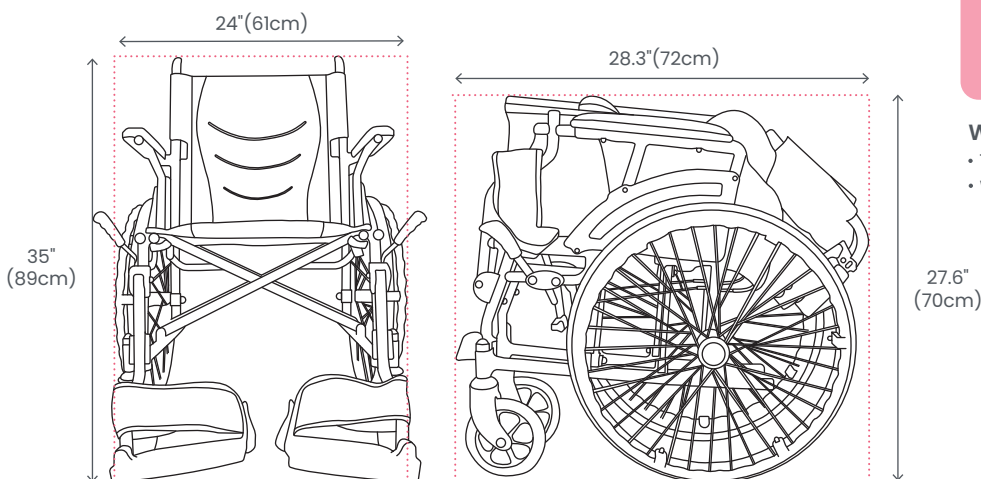

### Specifications:

Seat Width	15.7" / 40cm
Seat Depth	15.7" / 40cm
Seat Height	17.9" / 45.5cm
Backrest Height (From Seat)	16.5" / 42cm
Distance between Armrest	17.9" / 45.5cm
Overall Width (Open)	24" / 61cm
Overall Height	35" / 89cm
Overall Length (Open)	39" / 99cm
Net Weight	11.5kg
Weight Capacity	100kg
Front Wheel Size	6"
Rear Wheel Size	20" X 1 3/8" Solid Tyres, Spokes Rim
Frame Material	Aluminium
Armrests	Half-Length, Padded, Fixed
Footrests	Composite Footplate, Flip-Up
Foldable Backrest	✓
Removable Backrest Cover	X
Removable Seat Cover	X
User Brakes	✓
Attendant Brakes	✓
Safety Belt	✓
Anti-Tipper	Optional

### Dimensions: