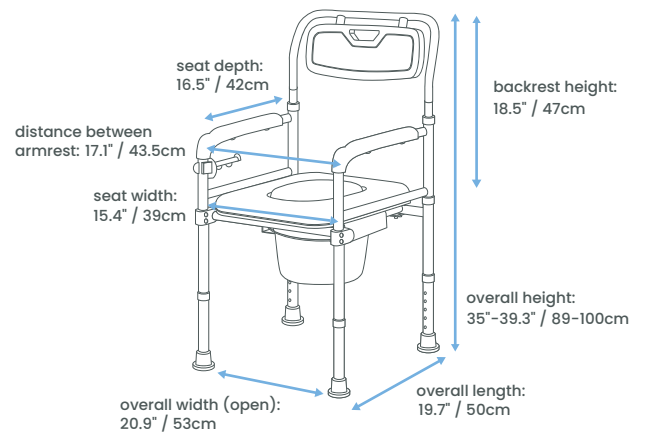

Technical Drawings

Warranty Coverage

- 1 Year off-site warranty on manufacturing defects
- Wear & tear parts are not covered under warranty

Scan QR code for more information