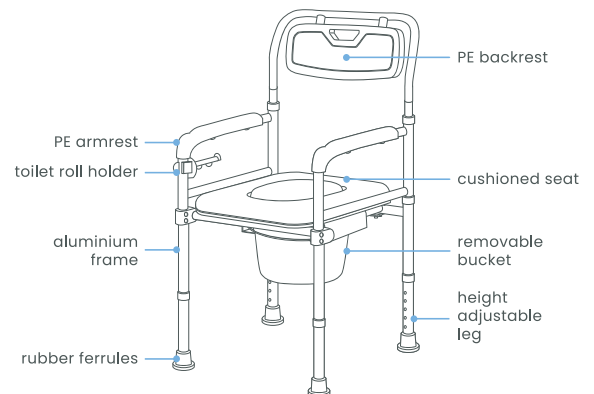

Technical Drawings

Warranty Coverage

- 1 Year off-site warranty on manufacturing defects
- Wear & tear parts are not covered under warranty

Scan QR code for more information