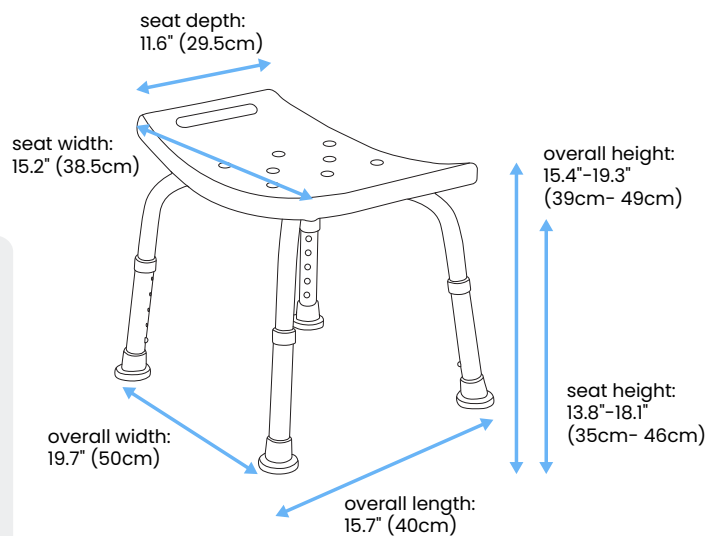

Technical Drawings: