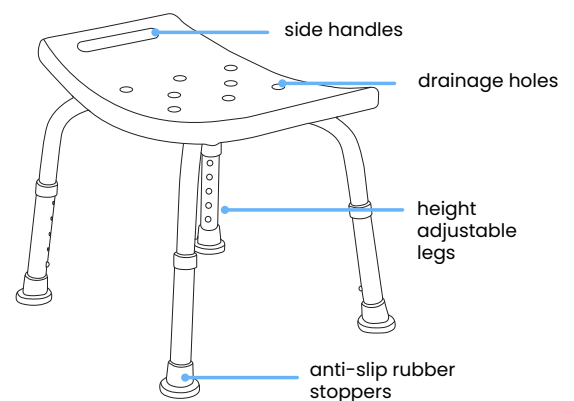

Technical Drawings: