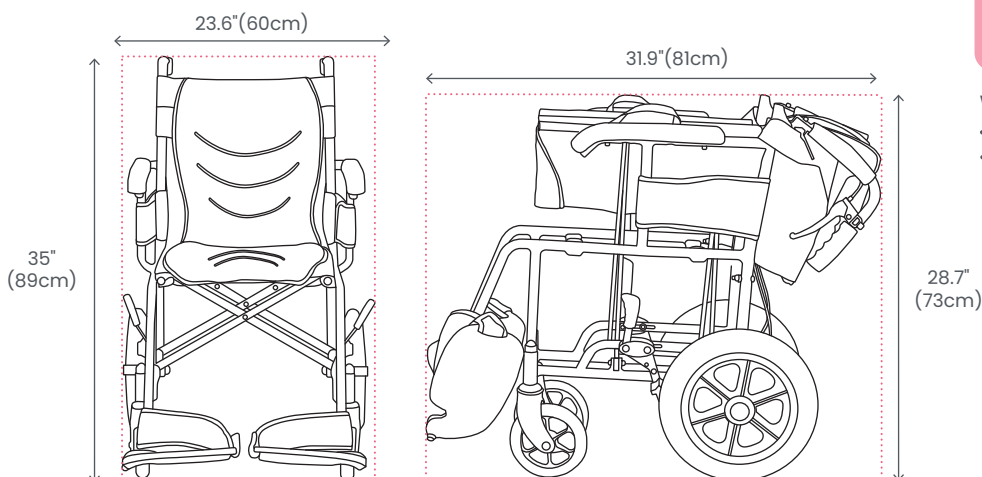

bion

Bion iLight Pushchair

Item code: 00646

Lightweight & Compact

Bion iLight Pushchair is part of our general purpose iLight Series. Layered with cushion seats and backrest, and ankle straps, the pushchair has ample comfort for prolonged usage. The model can be easily folded and stored when not in use.

Specifications:

Seat Width	15.7" / 40cm
Seat Depth	16.1" / 41cm
Seat Height	18.9" / 48cm
Backrest Height (From Seat)	16.1" / 41cm
Distance between Armrest	17.7" / 45cm
Overall Width (Open)	23.6" / 60cm
Overall Height	35" / 89cm
Overall Length (Open)	39.4" / 100cm
Net Weight	11kg
Weight Capacity	100kg
Front Wheel Size	6"
Rear Wheel Size	12" Solid Tyres, Mag Rim
Frame Material	Aluminium
Armrests	Half-Length, PU, Fixed
Footrests	Composite Footplate, Fixed
Foldable Backrest	✓
Removable Backrest Cover	✓
Removable Seat Cover	✓
User Brakes	✓
Attendant Brakes	✓
Safety Belt	✓
Anti-Tipper	X

Dimensions:

Warranty Coverage

- 1 Year off-site warranty on manufacturing defects
- Wear & tear parts are not covered under warranty