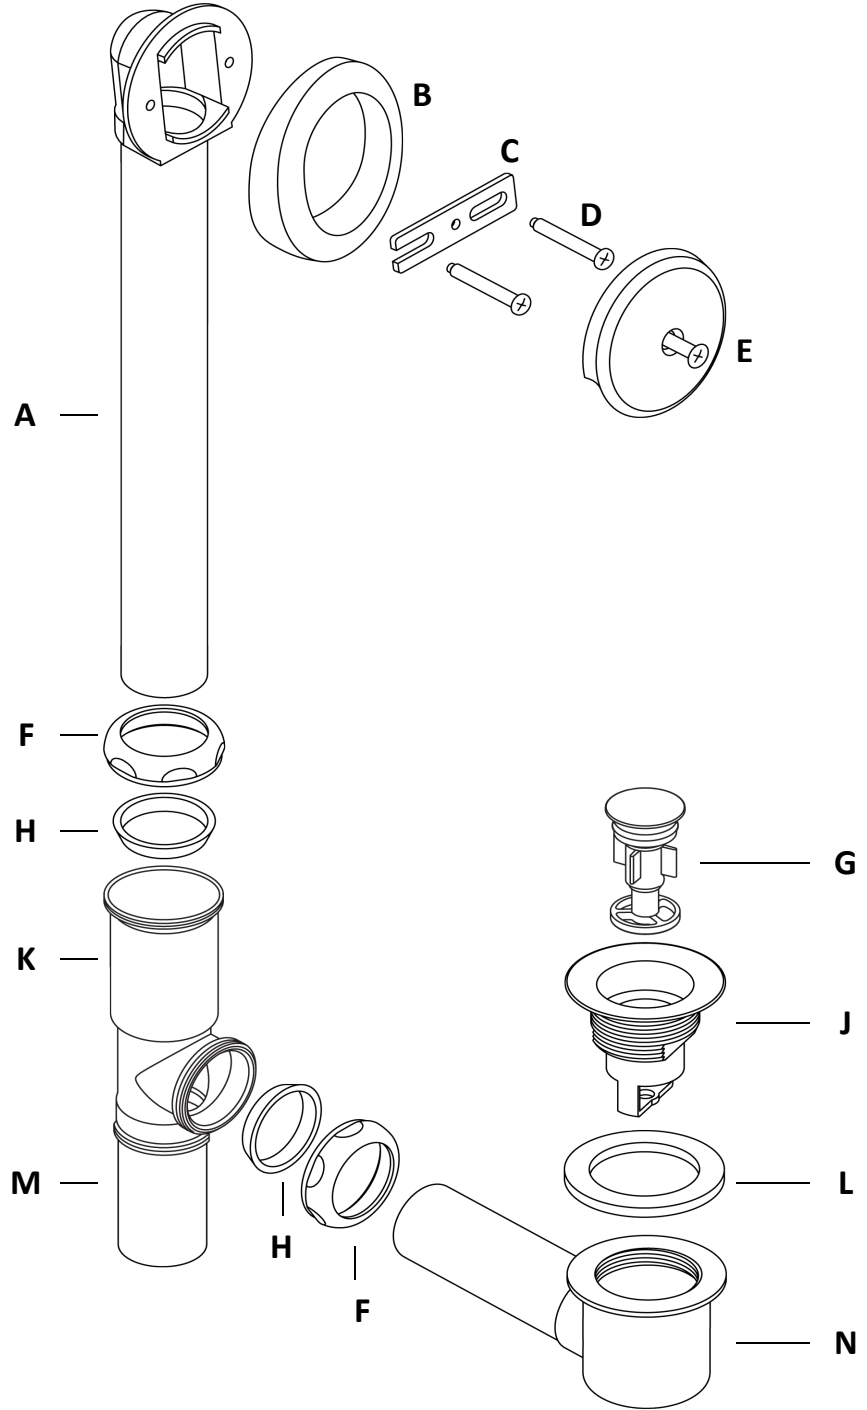

BBUX: Specifications **71233-##**

Features

- Exclusive World Wide Patented Pop Down® Closure
- Elegant Profile: Stopper Sits Flush in Open Position
- Solid Brass Construction
- 1-1/2" OD Tube Connection

Operation

Compliance

- ASME A112.18.2-2011 / CSA B125.2-11
- Uniform Plumbing Code UPC®
- National Plumbing Code of Canada

Finishes / Colors "-##"

- -PC Polished Chrome, Standard Finish
- -AB Antique Brass, Artisan Finish
- -BN Brushed Nickel, Natural Finish (retired -SN)
- -BTB Bella Terra Bronze, Artisan Finish
- -GRP Graphite, Satin PVD Finish
- -LSG Satin Gold, Satin PVD
- -MOB Mocha Bronze, Matte PVD Finish
- -ORB Oil Rubbed Bronze, Natural Finish
- -MBLK Matte Black, Artisan Finish
- -PVD Polished Brass, PVD Finish
- -PN Polished Nickel, PVD Finish
- -SS Satin Nickel PVD, (Stainless Steel Look)

Product Specification	Add Finish/Color Suffix "-##" to Below Model Number
<p>The tub drain shall be made of solid brass and ancillary durable material construction. The drain shall be furnished with 1-1/2" OD connection. The Drain shall have a Pop Down® stopper. The drain shall be Bounty Brassware® BBUX Pop Down® 71233-____</p>	

BBUX: Specifications

71233-## and 71233-##-FULL

Rough-in Dimensions

PART DESCRIPTION

A	Overflow Tube Assembly
B	Overflow Gasket
C	Overflow Retaining Plate
D	Overflow Screws
E	Overflow Cover and Screw
F	Slip Joint Nut
G	Pop Down® Stopper
H	Slip Joint Seal
J	Pop Down® Flange
K	Drain Tee
L	Rubber Washer
M	1-1/2" OD Tail Piece
N	Shoe Ell & Tube Assembly