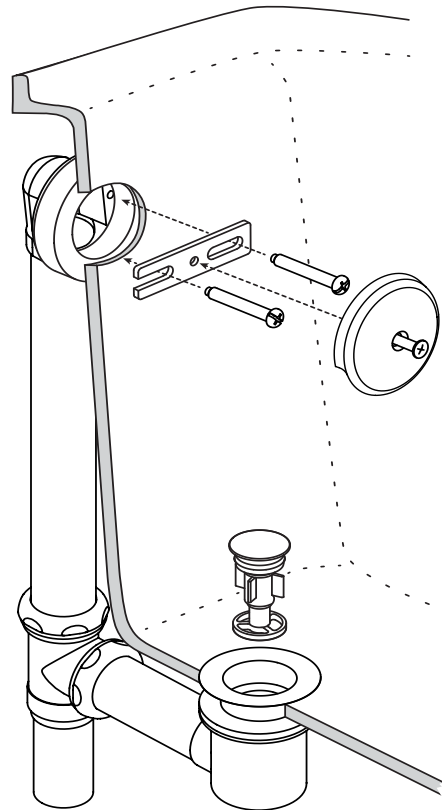

BBUX: Specifications **71233-##**

Features

- Exclusive World Wide Patented Pop Down® Closure
- Elegant Profile: Stopper Sits Flush in Open Position
- Solid Brass Construction
- 1-1/2" OD Tube Connection

Operation

Compliance

- ASME A112.18.2-2011 / CSA B125.2-11
- Uniform Plumbing Code UPC®
- National Plumbing Code of Canada

Finishes / Colors "-##"

- -PC Polished Chrome, Standard Finish
- -AB Antique Brass, Artisan Finish
- -BN Brushed Nickel, Natural Finish (retired -SN)
- -BTB Bella Terra Bronze, Artisan Finish
- -GRP Graphite, Satin PVD Finish
- -LSG Satin Gold, Satin PVD
- -MOB Mocha Bronze, Matte PVD Finish
- -ORB Oil Rubbed Bronze, Natural Finish
- -MBLK Matte Black, Artisan Finish
- -PVD Polished Brass, PVD Finish
- -PN Polished Nickel, PVD Finish
- -SS Satin Nickel PVD, (Stainless Steel Look)

Product Specification	Add Finish/Color Suffix "-##" to Below Model Number
The tub drain shall be made of solid brass and ancillary durable material construction. The drain shall be furnished with 1-1/2" OD connection. The Drain shall have a Pop Down® stopper. The drain shall be Bounty Brassware® BBUX Pop Down® 71233-____