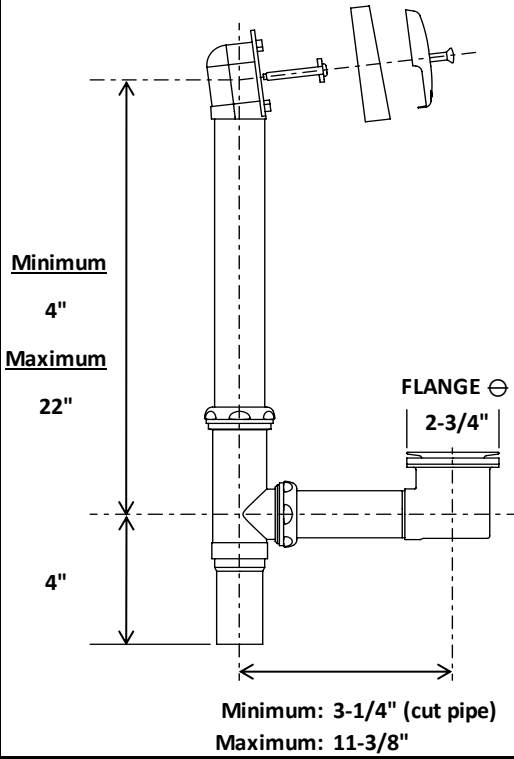

BBUX: Specifications **71233-##**

Features

- Exclusive World Wide Patented Pop Down® Closure
- Elegant Profile: Stopper Sits Flush in Open Position
- Solid Brass Construction
- 1-1/2" OD Tube Connection

Product Specification	Add Finish/Color Suffix "-##" to Below Model Number
<p>The tub drain shall be made of solid brass and ancillary durable material construction. The drain shall be furnished with 1-1/2" OD connection. The Drain shall have a Pop Down® stopper. The drain shall be Bounty Brassware® BBUX Pop Down® 71233-____</p>	

BBUX: Specifications

71233-## and 71233-##-FULL

Rough-in Dimensions

PART DESCRIPTION

A	Overflow Tube Assembly
B	Overflow Gasket
C	Overflow Retaining Plate
D	Overflow Screws
E	Overflow Cover and Screw
F	Slip Joint Nut
G	Pop Down® Stopper
H	Slip Joint Seal
J	Pop Down® Flange
K	Drain Tee
L	Rubber Washer
M	1-1/2" OD Tail Piece
N	Shoe Ell & Tube Assembly