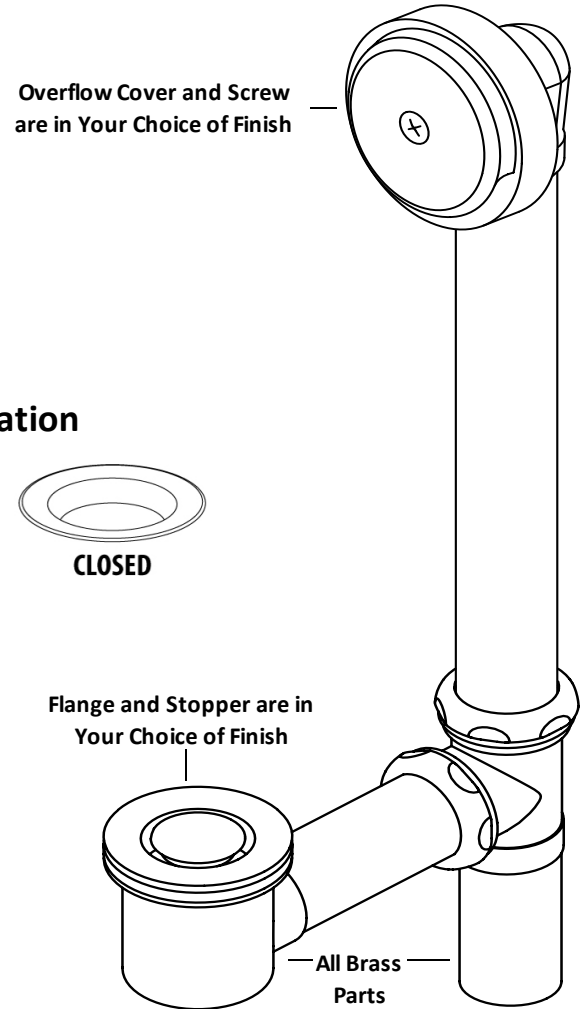

BBUX: MSRP Price List

71233-##

Features

- Exclusive World Wide Patented Pop Down® Closure
- No Protruding Stopper for Bathing Comfort
- Solid Brass Construction
- Elegant Profile: Stopper Sits Flush in Open Position
- High Speed Mode: Simply Lift Out the Stopper for Even Faster Draining

Compliance

- ASME A112.18.2-2011 / CSA B125.2-11
- Uniform Plumbing Code UPC®
- National Plumbing Code of Canada

Operation

Finishes / Colors "-##"

1. -PC Polished Chrome, Standard Finish
   - -AB Antique Brass, Artisan Finish
   - -BN Brushed Nickel, Natural Finish (retired-SN)
   - -BTB Bella Terra Bronze, Artisan Finish
   - -LSG Satin Gold, Satin PVD
   - -ORB Oil Rubbed Bronze, Natural Finish
   - -MBLK Matte Black, Artisan Finish
   - -PVD Polished Brass, PVD Finish
   - -PN Polished Nickel, PVD Finish
   - -SS Satin Nickel PVD, (Stainless Steel Look)
2. Custom Finishes Available. Quotation is required
   Please visit our website: www.bountybrassware.us

71233-##	Add your finish code	*Standard Finish -##
● Standard Finish	-PC	$209.00
● Enduro PVD	-PN, -PVD	$304.00
● Enduro PVD, Satin & Matte	-LSG, -SS	$324.00
● Natural	-BN, -ORB	$284.00
● Artisan	-AB, -BTB, -MBLK	$284.00
● Unfinished Brass	-UB, for custom finishing by others	$240.00

* Standard Finish:
Stopper, Tub Flange, Overflow Cover and Cover Plate Screw in your choice of finish
All other parts unfinished brass