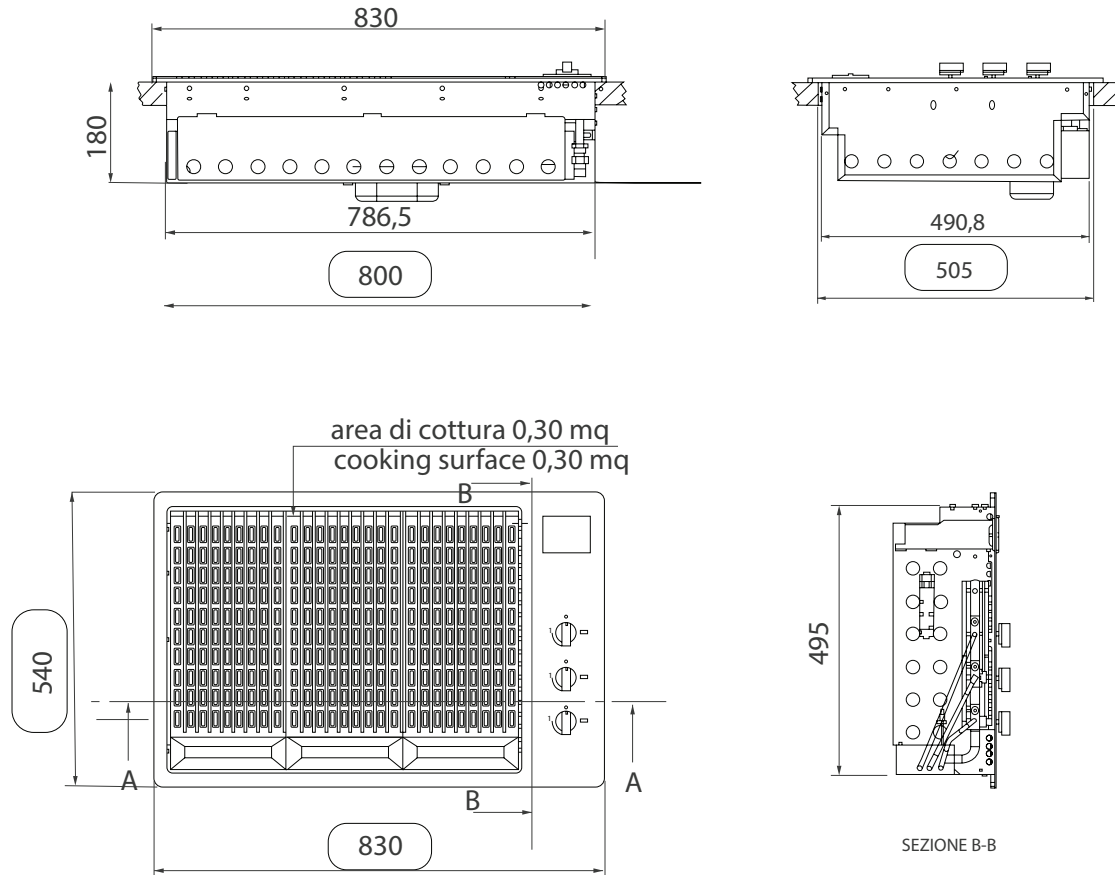

New Zealand
PO Box 11,160
Sockburn Christchurch
F 03 344 5906

80CM BUILT-IN BARBECUE

MODEL ABBQM2

TECHNICAL DIAGRAM

NB: drawings are not to scale — they are to be used for detailed installation instructions, please refer to user guide.