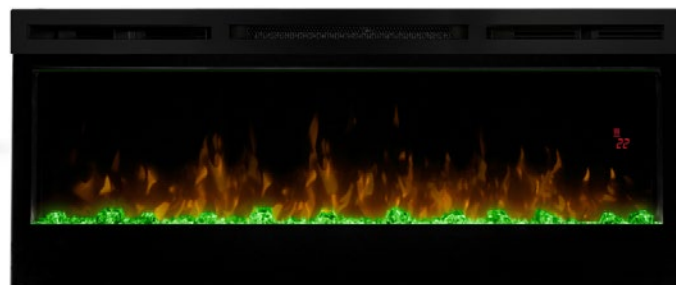

50" Wall Mounted Electric Fire

Sparkling with intensity in a full spectrum of RGB colours, the Prism effect illuminates the diamond-like acrylic ice ember bed in a show-stopping effect. Complete with a powerful and efficient fan-forced heater, this fireplace adds comfort and ambiance to any space. Plugged in or hard-wired, hung on the wall or built-in; the Prism Series is beautifully versatile.

The original Dimplex Flame Effect™

Choice of: Acrylic ice media bed or white pebbles

Media Accent Colours

1200W fan heater

Wired, Seamless Design Designed for built-in installations wired directly to a dedicated circuit for a clean, custom appearance.

Hanging glass design

Flexible installation – choose partially-recessed, fully-recessed or surface mounted (plug in)

Remote thermostat control

Multi-function remote

LED lighting

All-season flames

Cool-touch glass

Plug & play