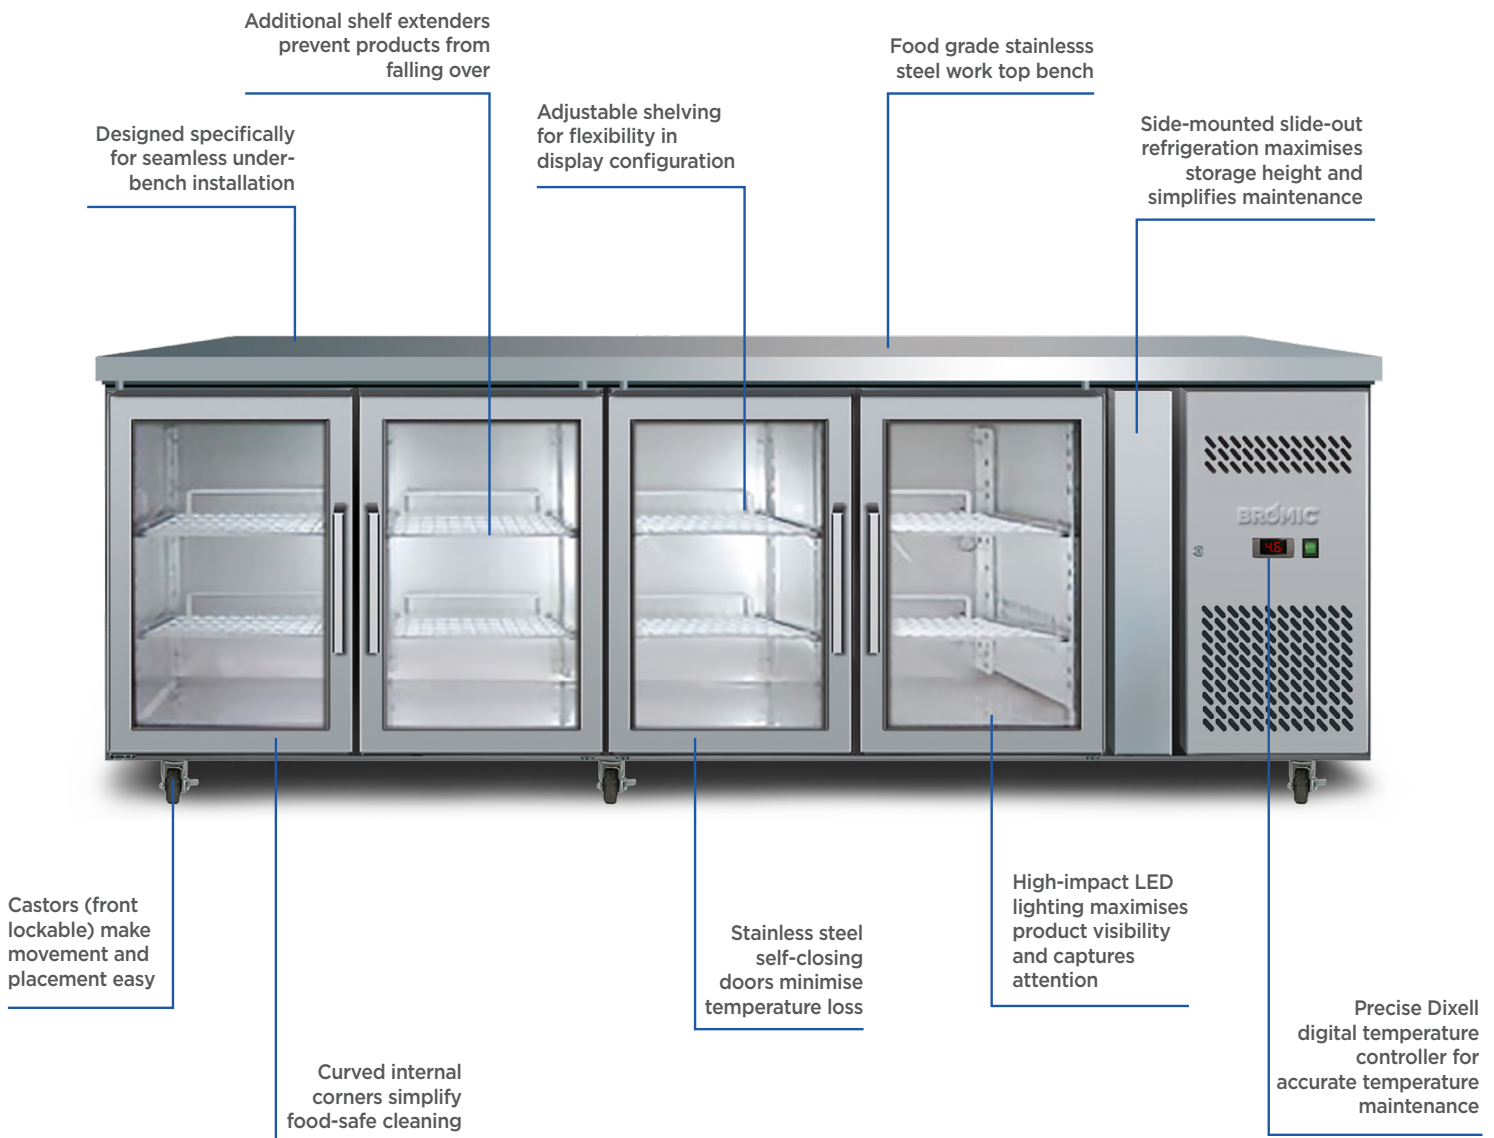

UBC2230GD | Underbench Glass Door Display Chiller 553L LED

Bar Chillers & Freezers

UBC2230GD

**UNDERBENCH
GLASS DOOR
DISPLAY CHILLER
553L LED**

UBC2230GD | Underbench Glass Door Display Chiller 553L LED

Bar Chillers & Freezers

SPECIFICATIONS

Part Number	3735212	Door Swing Dimension	371mm
Capacity	553L	Total Depth of Door Open	1071mm
Temperature Range	+2 to +8°C	Door Shape	Hinged
Max Ambient Temp.	32°C	Self-Closing Door	Yes
Refrigeration Capacity	345W	Door Lock	No
Energy Consumption	2.8Kwh/24h	No. of Doors	4
Current	2.8A	Temp. Controller	Digital
Gross Weight	180kg	Castors	Yes, Legs available
Packaged Dimensions	2260 x 740 x 910 mm	No. of Shelves inc. Base	3x4
Refrigerant	R134a	Shelves Dimensions	333(w) x 530(d) mm
Plug Supplied	Yes, 1 x 10A, 2.5m cord length	Narrow-Gauge Shelving	Yes
Plug Location	Bottom Right	Colour	Stainless Steel
Main Light	LED	Warranty	2 Years, Parts & Labour
Door Type	Glass	Warranty Service	Bromic Extra Care

DIMENSIONS

External (mm)	
Width	2230
Depth	700
Height	850
Internal (mm)	
Width	1772
Depth	530
Height	589

All information is correct at the time of publication. BROMIC PTY Ltd reserve the right to alter specifications without notice.