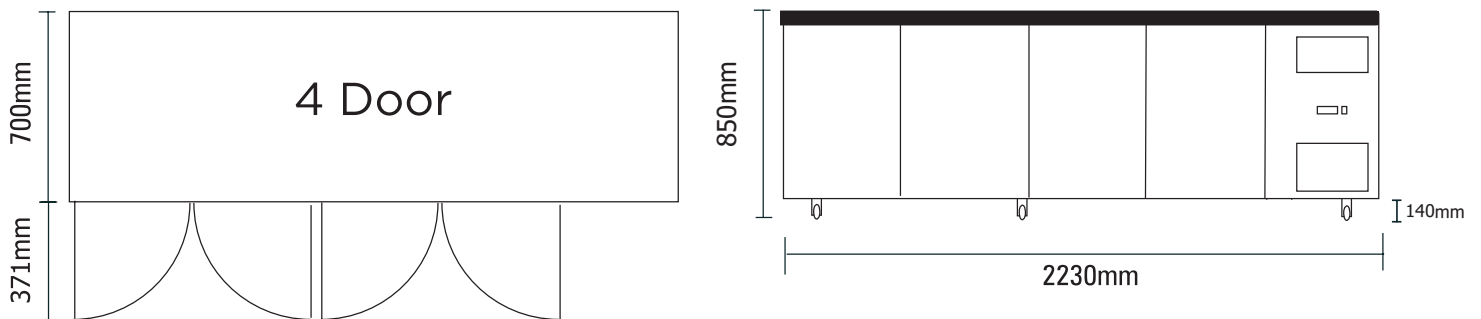

UBC2230GD | Underbench Glass Door Display Chiller 553L LED

Bar Chillers & Freezers

UBC2230GD

**UNDERBENCH
GLASS DOOR
DISPLAY CHILLER
553L LED**

UBC2230GD | Underbench Glass Door Display Chiller 553L LED

Bar Chillers & Freezers

SPECIFICATIONS

Part Number	3735212	Door Swing Dimension	371mm
Capacity	553L	Total Depth of Door Open	1071mm
Temperature Range	+2 to +8°C	Door Shape	Hinged
Max Ambient Temp.	32°C	Self-Closing Door	Yes
Refrigeration Capacity	345W	Door Lock	No
Energy Consumption	2.8Kwh/24h	No. of Doors	4
Current	2.8A	Temp. Controller	Digital
Gross Weight	180kg	Castors	Yes, Legs available
Packaged Dimensions	2260 x 740 x 910 mm	No. of Shelves inc. Base	3x4
Refrigerant	R134a	Shelves Dimensions	333(w) x 530(d) mm
Plug Supplied	Yes, 1 x 10A, 2.5m cord length	Narrow-Gauge Shelving	Yes
Plug Location	Bottom Right	Colour	Stainless Steel
Main Light	LED	Warranty	2 Years, Parts & Labour
Door Type	Glass	Warranty Service	Bromic Extra Care

DIMENSIONS

External (mm)	
Width	2230
Depth	700
Height	850
Internal (mm)	
Width	1772
Depth	530
Height	589

All information is correct at the time of publication. BROMIC PTY Ltd reserve the right to alter specifications without notice.