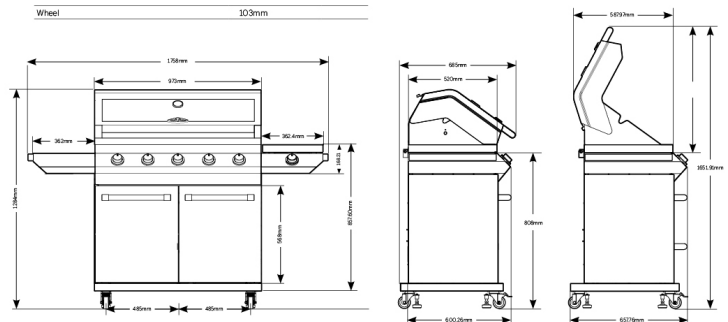

BMG7652SA	Height	Width	Depth
Total BBQ on Trolley with side burner & shelf		1758mm	
Total BBQ on trolley with lid closed	1284mm		
Total BBQ on trolley with lid open	1651.91mm		
Trolley (no BBQ) with side burner & shelf (inc)	961mm		
Side Shelf (Lid)	1178.5mm	362.4mm	521mm
Side Burner (Lid)	168.21mm	362.4mm	51.3mm
Doors	568mm	485mm	
Wheel	103mm