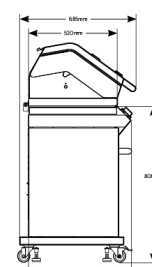

# BMG7642SA

**7000 Classic 4 burner BBQ, side burner & trolley, stainless steel**

BMG7642SA	Height	Width	Depth
Total BBQ on Trolley with side burner & shelf		1602mm	
Total BBQ on trolley with lid closed	1284mm		
Total BBQ on trolley with lid open	1652.91mm		
Trolley (no BBQ) with side burner & shelf (inc)	961mm		
Side Shelf	118.21mm	362.4mm	513mm
Side Burner (Lid)	168.21mm	362.4mm	513mm
Doors	568mm	407mm	
Wheel		103mm	

### Product

Total height (with lid closed) (mm) - 1284,  
 Total height (with lid open) (mm) - 1652,  
 Total height (mm) - 1652, Total width (mm) - 1602, Total depth (mm) - 685,  
 Total cooking area (cm<sup>2</sup>) - 3740

\*All measurements are in mm