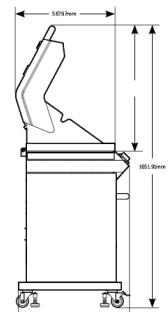

# BMG7642SA

**7000 Classic 4 burner BBQ, side burner & trolley, stainless steel**

BMG7642SA	Height	Width	Depth
Total BBQ on Trolley with side burner & shelf		1602mm	
Total BBQ on trolley with lid closed	1284mm		
Total BBQ on trolley with lid open	1652.91mm		
Trolley (no BBQ) with side burner & shelf (inc)	961mm		
Side Shelf	118.21mm	362.4mm	513mm
Side Burner (Lid)	168.21mm	362.4mm	513mm
Doors	568mm	407mm	
Wheel		103mm	

### Product

Total height (with lid closed) (mm) - 1284,  
 Total height (with lid open) (mm) - 1652,  
 Total height (mm) - 1652, Total width (mm) - 1602, Total depth (mm) - 685,  
 Total cooking area (cm<sup>2</sup>) - 3740

\*All measurements are in mm