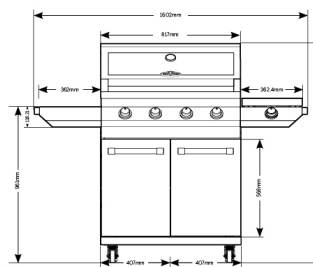

### Features

- 17MJ Cast Iron Burners with Stainless Steel Vaporisers
- 17MJ 304 Grade Stainless Steel Side Burner
- Porcelain Enamel Cast Iron Hotplates and Split Grills
- Stainless steel elevated cooking rack
- Full Width Oil and Fat Catchment Tray on Telescopic Rails
- Fully Welded 304 Grade Stainless Steel Firebox
- Double layered 304 grade stainless steel roasting hood with glass viewing window and integrated temperature gauge
- Quartz One Start Ignition System
- 304 grade stainless steel trolley with side shelf and tool hooks
- Height adjustable stands

BMG7642SA	Height	Width	Depth
Total BBQ on Trolley with side burner & shelf		1602mm	
Total BBQ on trolley with lid closed	1284mm		
Total BBQ on trolley with lid open	1652.91mm		
Trolley (no BBQ) with side burner & shelf (inc)	961mm		
Side Shelf	118.21mm	362.4mm	513mm
Side Burner (Lid)	168.21mm	362.4mm	513mm
Doors	568mm	407mm	
Wheel		103mm	

### Product

Total height (with lid closed) (mm) - 1284,  
 Total height (with lid open) (mm) - 1652,  
 Total height (mm) - 1652, Total width (mm) - 1602, Total depth (mm) - 685,  
 Total cooking area (cm<sup>2</sup>) - 3740

\*All measurements are in mm