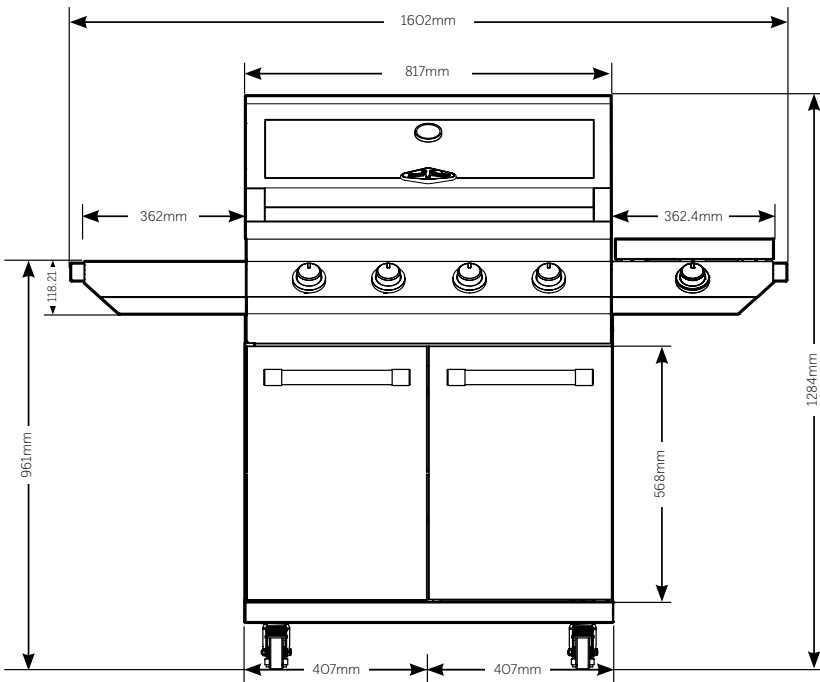

BMG7642SA

7000 Series Classic 4 Burner Freestanding BBQ

BBG7645SA	Height	Width	Depth
Total BBQ on Trolley with side burner & shelf		1602mm	
Total BBQ on trolley with lid closed	1284mm		
Total BBQ on trolley with lid open	1651.91mm		
Trolley (no BBQ) with side burner & shelf (inc wheels)	961mm		
Side Shelf	118.21mm	362.4mm	513mm
Side Burner (Lid)	168.21mm	362.4mm	513mm
Doors	568mm	407mm	
Wheel	103mm		

*All measurements are in mm

LIFE TASTES BETTER OUTDOORS