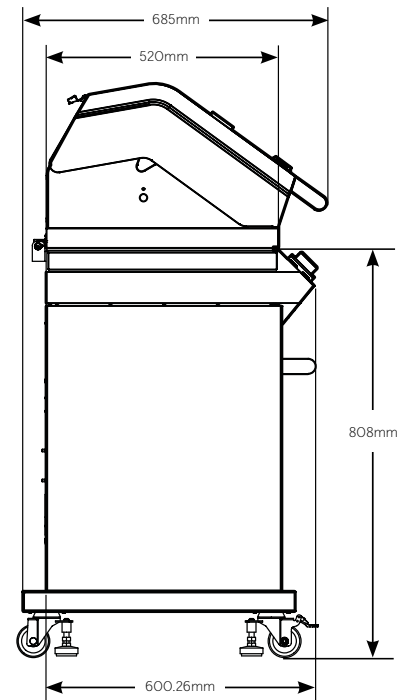

BMG7642SA

7000 Series Classic 4 Burner Freestanding BBQ

BBG7645SA	Height	Width	Depth
Total BBQ on Trolley with side burner & shelf		1602mm	
Total BBQ on trolley with lid closed	1284mm		
Total BBQ on trolley with lid open	1651.91mm		
Trolley (no BBQ) with side burner & shelf (inc wheels)	961mm		
Side Shelf	118.21mm	362.4mm	513mm
Side Burner (Lid)	168.21mm	362.4mm	513mm
Doors	568mm	407mm	
Wheel	103mm		

*All measurements are in mm

LIFE TASTES BETTER OUTDOORS