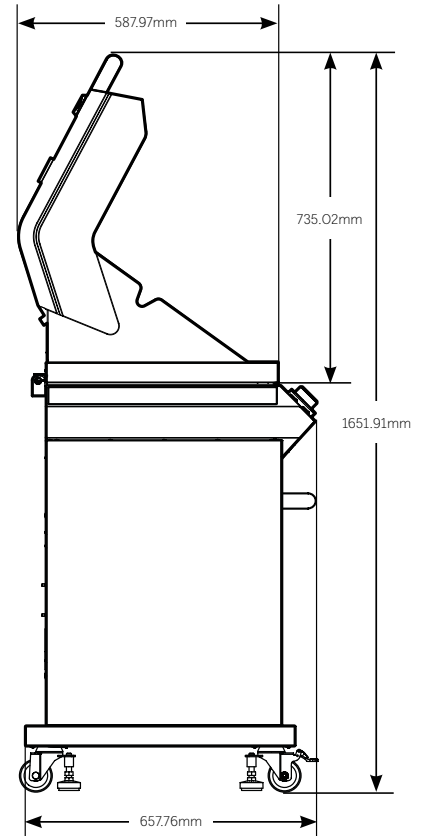

BMG7642SA

7000 Series Classic 4 Burner Freestanding BBQ

BBG7645SA	Height	Width	Depth
Total BBQ on Trolley with side burner & shelf		1602mm	
Total BBQ on trolley with lid closed	1284mm		
Total BBQ on trolley with lid open	1651.91mm		
Trolley (no BBQ) with side burner & shelf (inc wheels)	961mm		
Side Shelf	118.21mm	362.4mm	513mm
Side Burner (Lid)	168.21mm	362.4mm	513mm
Doors	568mm	407mm	
Wheel	103mm		

*All measurements are in mm

LIFE TASTES BETTER OUTDOORS