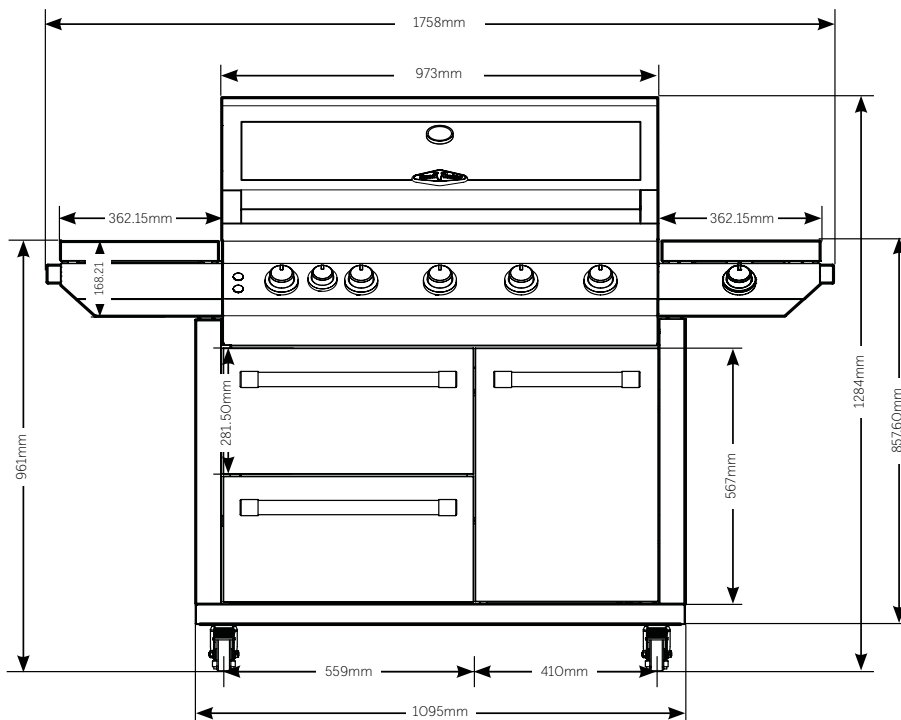

BMF7655SA

7000 Series Premium 5 Burner Freestanding BBQ

BBG7645SA	Height	Width	Depth
Total BBQ on Trolley with side burner & shelf	1758mm		
Total BBQ on trolley with lid closed	1284mm		
Total BBQ on trolley with lid open	1651.91mm		
<hr/>			
Trolley (no BBQ) with side burner & shelf (inc wheels)	961mm		
<hr/>			
Side Shelf (Lid)	168.21mm	362.15mm	513mm
Side Burner (Lid)	168.21mm	362.15mm	513mm
<hr/>			
Doors	567mm	410mm	
<hr/>			
Drawers	281.5mm	559mm	461mm
<hr/>			
Wheel	103mm		

*All measurements are in mm

LIFE TASTES BETTER OUTDOORS