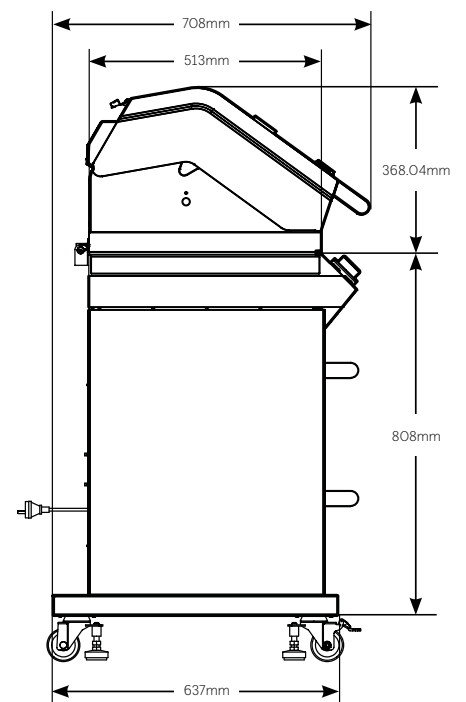

BMF7655SA

7000 Series Premium 5 Burner Freestanding BBQ

BBG7645SA	Height	Width	Depth
Total BBQ on Trolley with side burner & shelf	1758mm		
Total BBQ on trolley with lid closed	1284mm		
Total BBQ on trolley with lid open	1651.91mm		
<hr/>			
Trolley (no BBQ) with side burner & shelf (inc wheels)	961mm		
<hr/>			
Side Shelf (Lid)	168.21mm	362.15mm	513mm
Side Burner (Lid)	168.21mm	362.15mm	513mm
<hr/>			
Doors	567mm	410mm	
<hr/>			
Drawers	281.5mm	559mm	461mm
<hr/>			
Wheel	103mm		

*All measurements are in mm

LIFE TASTES BETTER OUTDOORS