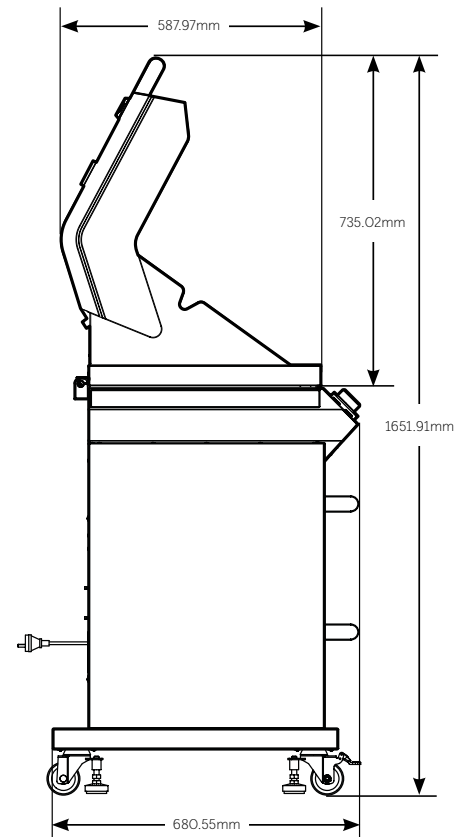

BMF7655SA

7000 Series Premium 5 Burner Freestanding BBQ

BBG7645SA	Height	Width	Depth
Total BBQ on Trolley with side burner & shelf	1758mm		
Total BBQ on trolley with lid closed	1284mm		
Total BBQ on trolley with lid open	1651.91mm		
<hr/>			
Trolley (no BBQ) with side burner & shelf (inc wheels)	961mm		
<hr/>			
Side Shelf (Lid)	168.21mm	362.15mm	513mm
Side Burner (Lid)	168.21mm	362.15mm	513mm
<hr/>			
Doors	567mm	410mm	
<hr/>			
Drawers	281.5mm	559mm	461mm
<hr/>			
Wheel	103mm		

*All measurements are in mm

LIFE TASTES BETTER OUTDOORS