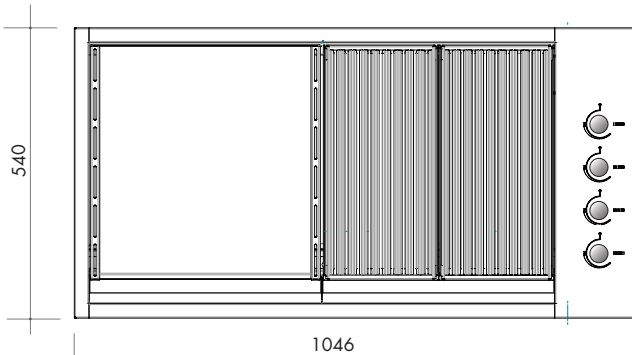

TECHNICAL DIAGRAM

BACK VIEW ABBQM

TOP VIEW ABBQM

NB: drawings are not to scale — they are to be used for detailed installation instructions, please refer to user guide.

EAN (ABBQM) 9347777002662
 EAN (ABBQMF) 9347777002686
 EAN (ABBQMH) 9347777002679
 EAN (ABBQ304H) 9347777002969