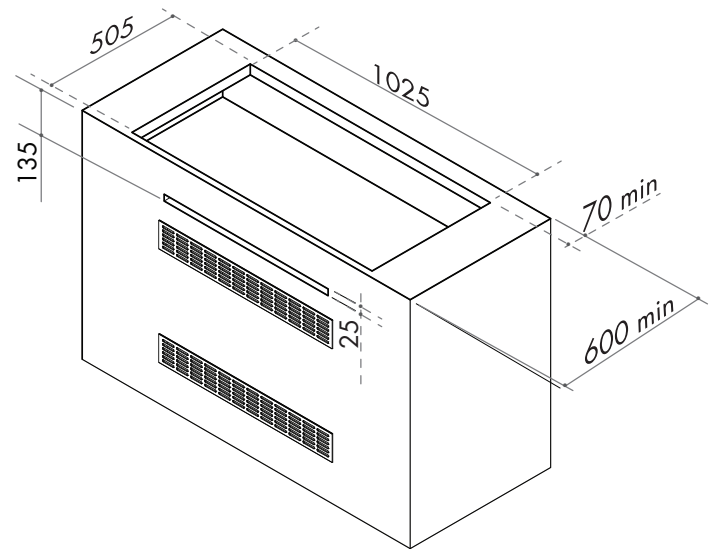

NB: drawings are not to scale — they are to be used for detailed installation instructions, please refer to user guide.

EAN (ABBQM) 9347777002662
EAN (ABBQMF) 9347777002686
EAN (ABBQMH) 9347777002679
EAN (ABBQ304H) 9347777002969

AR220818

DISCLAIMER

Eurolinx PTY LTD, is continually seeking ways to improve the design specifications, aesthetics and production techniques of its products. As a result alterations to our products and designs take place continually. Whilst every effort is made to produce information and literature that is up to date, this brochure should not be regarded as an infallible guide to the current specifications, nor does it constitute an offer for the sale of any particular product. Product dimensions indicated in our literature is indicative only. Actual product only should be used to define dimension cut outs. Distributors, and retailers are not agents of Eurolinx and are not authorized to bind Eurolinx by any express or implied undertaking or representation.

ABBQM Stainless Steel Built-in BBQ
Power Consumption: D Cell Battery
Gas Consumption: 52 mj/h (natural gas)
5/8" connection fitting
hose and regulator assembly included

FOLLOW US ON: [instagram.com/artusi_appliances](https://www.instagram.com/artusi_appliances)

www.linkedin.com/company/eurolinx-pty-ltd-t-a-ilve/

Australia National Telephone Number 1300 (694 583) New Zealand Telephone Number 64 3 344 5913
Artusi showroom hours: Tuesday to Friday - 9am-5pm, Saturday - 10am-4pm, Sunday and Monday - closed
* Melbourne showroom hours: Tuesday to Saturday - 10am-4pm

artusi.com.au

NSW & ACT (Head Office)
48-50 Moore Street
Leichhardt
F 02 8569 4699

VIC & SA
1211 Toorak Road
Camberwell
F 03 9809 2155

QLD
1/42 Cavendish Road
Coorparoo
F 07 3397 0850

WA & NT
Unit 10/55 Howe Street
Osborne Park
F 08 9201 9188

TAS
3 Pear Avenue
Derwent Park
P 03 6272 7386

New Zealand
PO Box 11,160
Sockburn Christchurch
F 03 344 5906