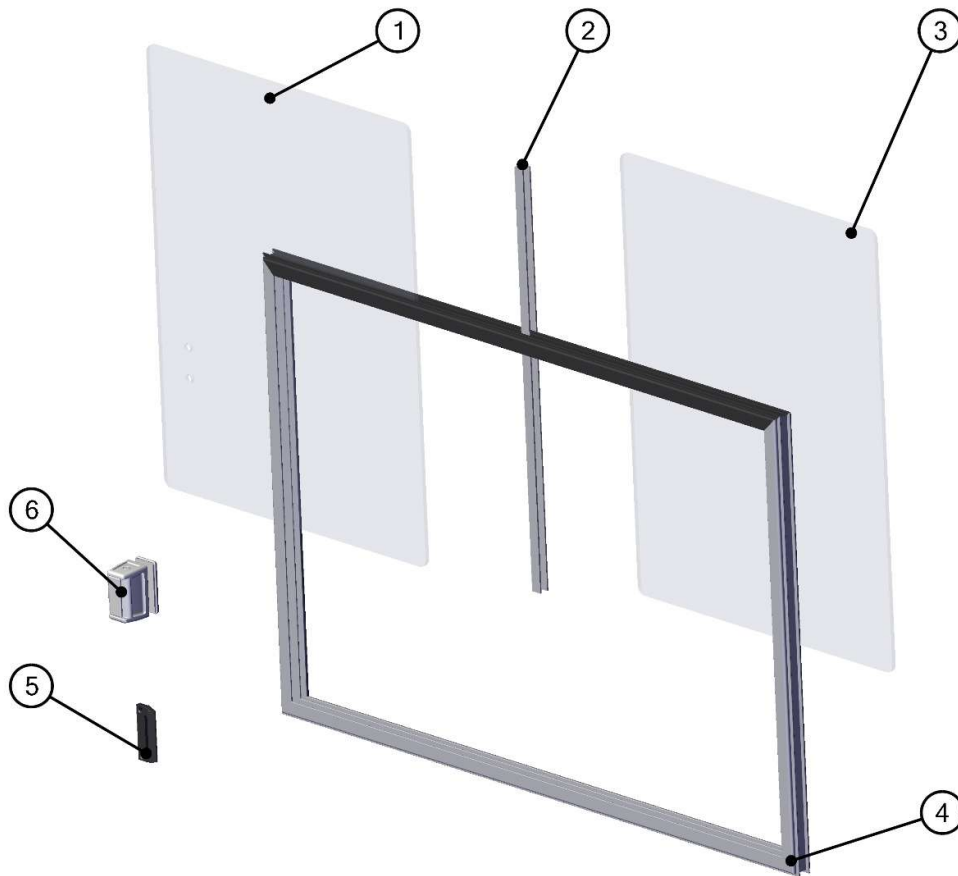

RIGHT SIDE WINDOW ASSEMBLY

26

ID	Catalogue no.	Description	Qty
1	71S01K02-40-014	SIDE GLASS MOVABLE	1
2	001083^71S01K02-50M002	AL PROFILE U 12x12	1
3	71S01K02-40-013	SIDE GLASS SOLID	1
4	71S01K02-50-012	RIGHT WINDOW FRAME	1
5	001762	GLASS STOP	1
6	00-40M017	GLASS LOCK	1