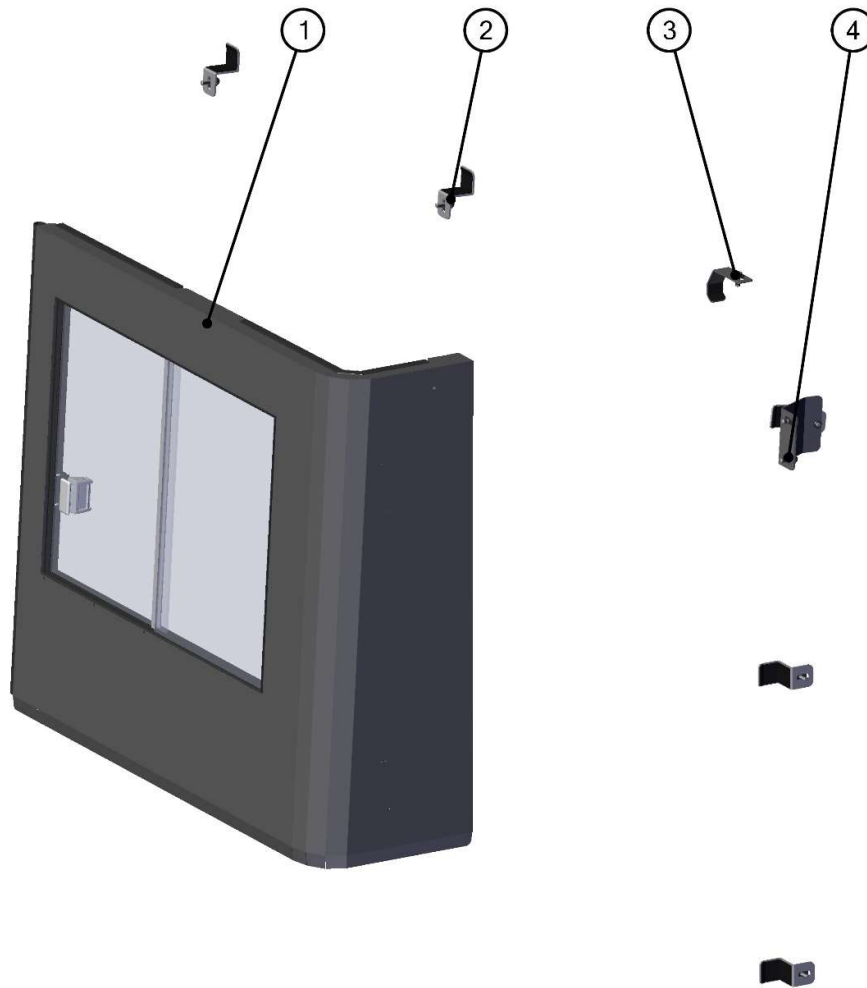

LEFT REAR SIDE PANEL ASSEMBLIES

18

ID	Catalogue no.	Description	Qty
1	71S01K02-40M001	LEFT SIDE ASSEMBLY	1
2	57S01U03-40M012	SIDE HOLDER ASSEMBLY	4
3	71S01K02-40M016	SIDE UPPER HOLDER ASSEMBLY	1
4	71S01K02-40M006	SIDE BOTTOM HOLDER ASSEMBLY	1