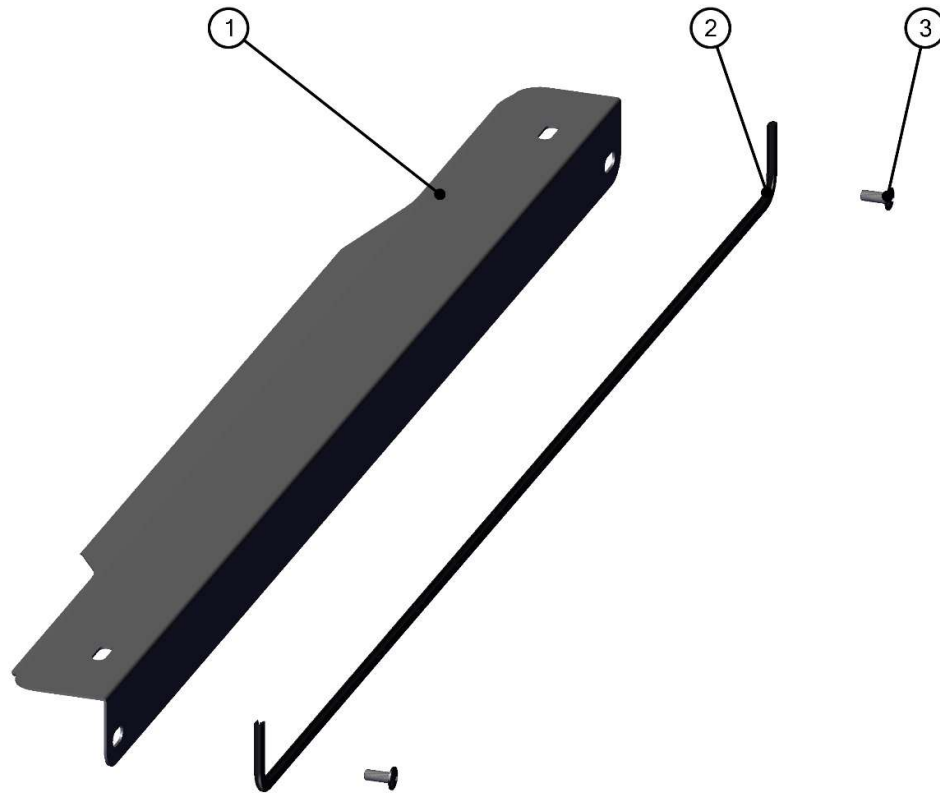

REAR DOOR UPPER LEDGE ASSEMBLY

ID	Catalogue no.	Description	Qty
1	71S01K02-20-019	UPPER LEDGE BENDED	1
2	001001^71S01K02-20M004	RUBBER PROFILE LEMOVKA	1
3	004316	SCREW M8x20	2