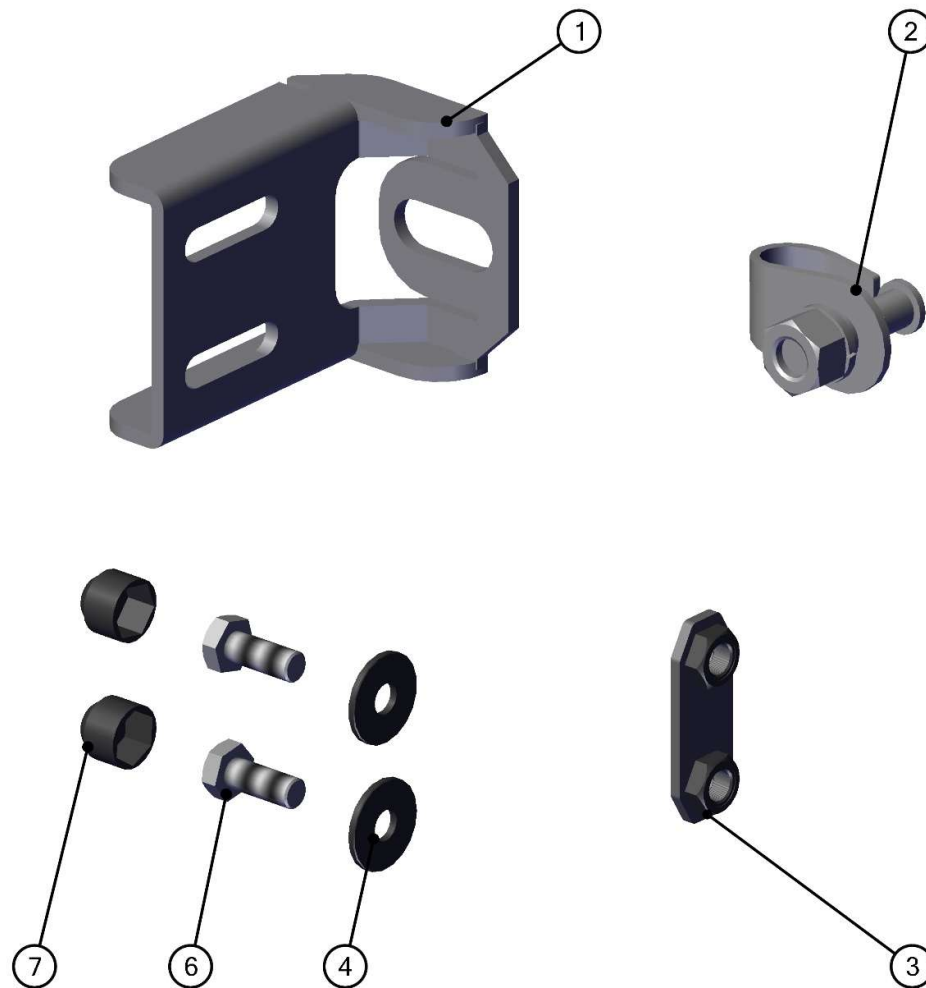

DOOR STOP ASSEMBLY

16

ID	Catalogue no.	Description	Qty
1	71S01K02-20-015	DOOR STOP HOLDER	1
2	00-40M007	DOOR STOP PIN ASSEMBLY	1
3	71S01K01-40W003	DEOR STOP HOLDER WELDED	1
4	003322	WASHER 8 LARGE	2
6	001437	SCREW M8x20	2
7	001309	PLASTIC NUT COVER OK 13	2