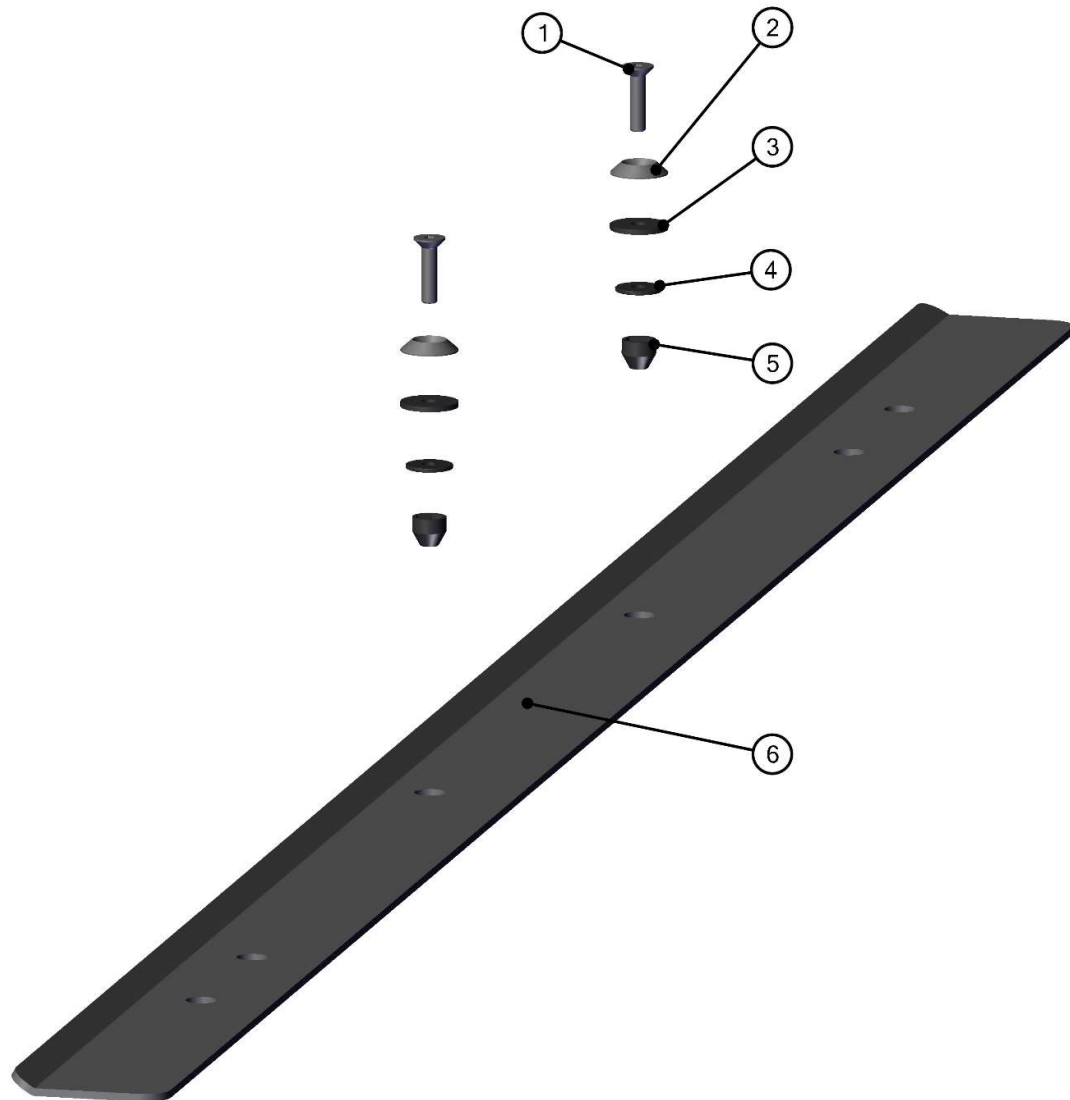

ROOF SUPPORT LEDGE ASSEMBLY

10

ID	Catalogue no.	Description	Qty
1	002120	SCREW M6x25	2
2	001715	PLASTIC WASHER 6	2
3	001735	RUBBER WASHER 6	2
4	004318	WASHER 6 LARGE	2
5	001348	PLASTIC NUT COVER OK 10	2
6	71S01K02-30-006	UPPER LEDGE	1