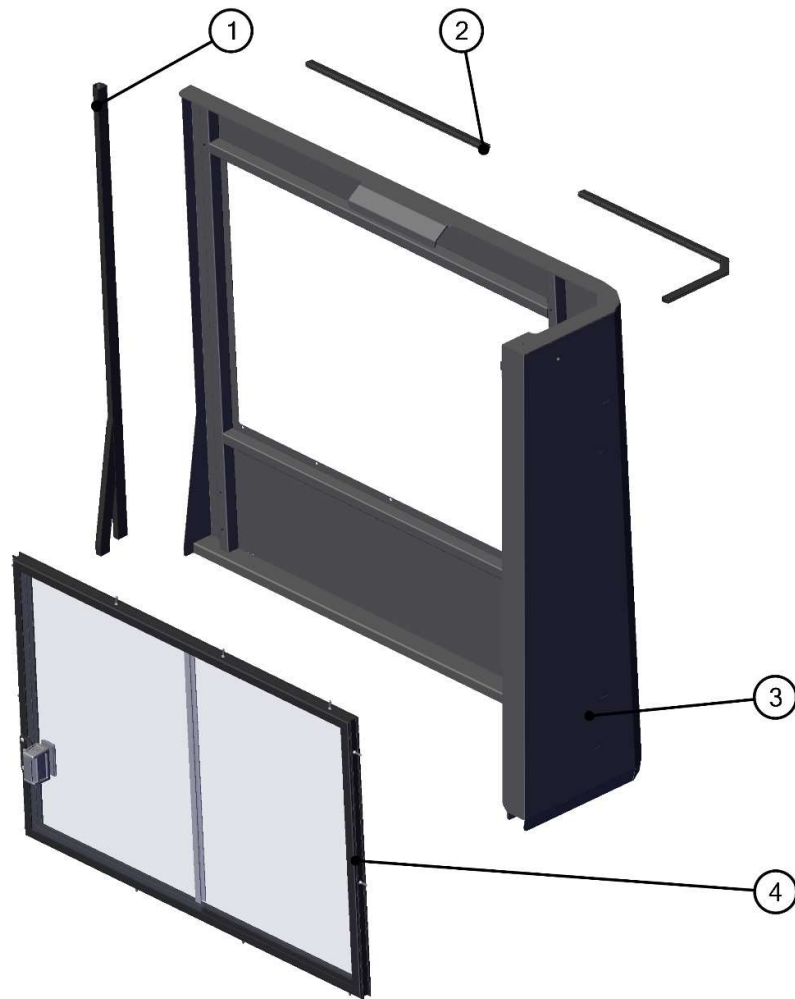

RIGHT SIDE ASSEMBLY

25

ID	Catalogue no.	Description	Qty
1	001589^71S01K02-50M001	RUBBER PROFILE APOLLO	1
2	005907^71S01K02-50M001	RUBBER PROFILE LEMOVKA STRAIGHT	1
3	71S01K02-50W001	RIGHT SIDE WELDED	1
4	71S01K02-50M002	RIGHT SIDE WINDOW ASSEMBLY	1