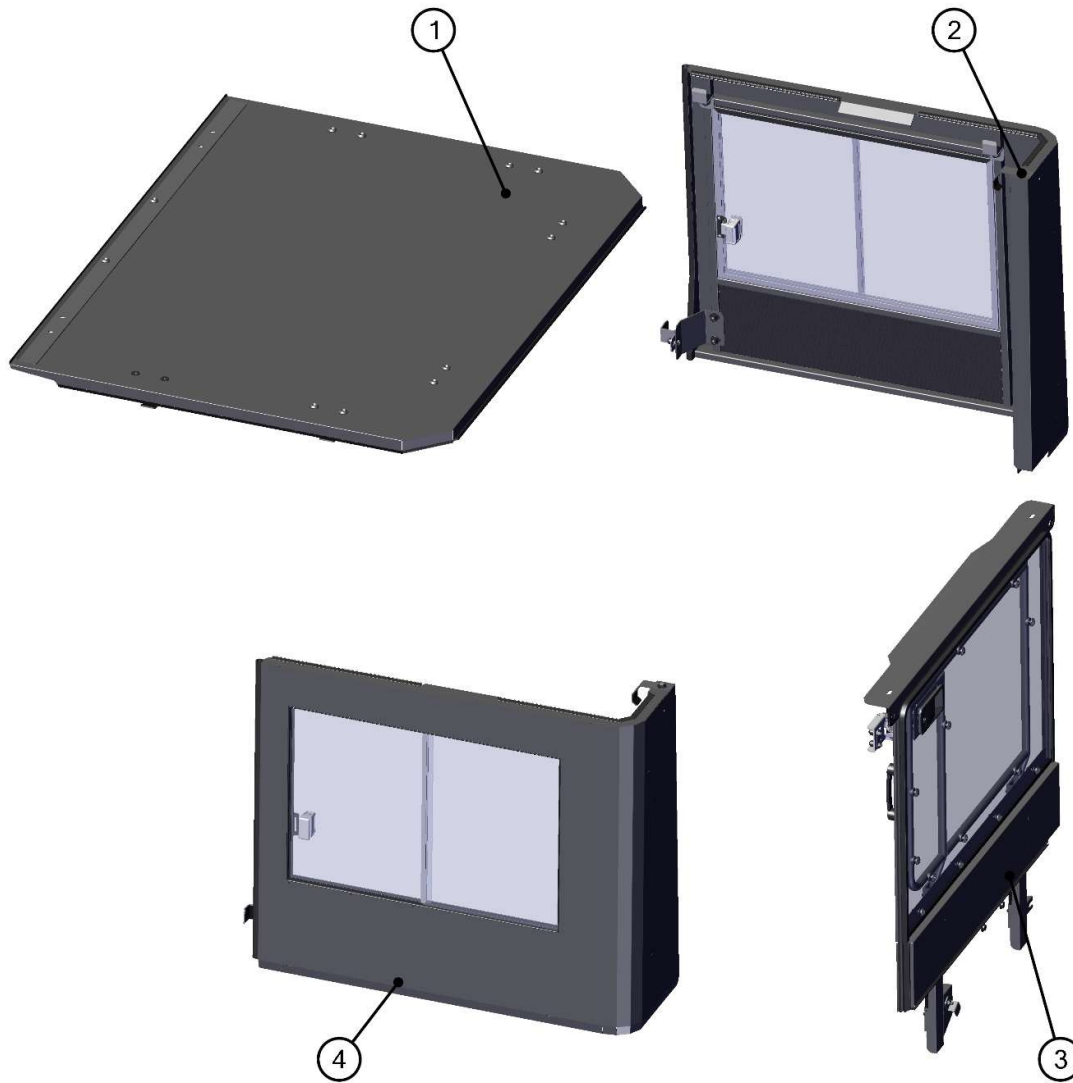

HardCabs →

SPARE - PARTS CATALOGUE

MAHINDRA

ROXOR 4

1. Select the panel that interests you and go to the appropriate catalog page.

HONDA
PIONEER 1000

5

ID	Catalogue no.	Description	Qty	Page
1	XXSXXUXXSXX	ROOF PANEL	1	19
2	XXSXXUXXSXX	REAR PANEL	1	22
3	XXSXXUXXSXX	LEFT DOOR	1	32
4	XXSXXUXXSXX	FRONT PANEL	1	7
5	XXSXXUXXSXX	RIGHT DOOR	1	46

CAB PREVIEW

ALL PANELS

5

6

ID	Catalogue no.	Description	Qty
1	71S01K02S30	REAR ROOF	1
2	71S01K02S50	RIGHT REAR SIDE PANEL	1
3	71S01K02S20	REAR DOOR PANEL	1
4	71S01K02S40	LEFT REAR SIDE PANEL	1

Page
8
24
12
18