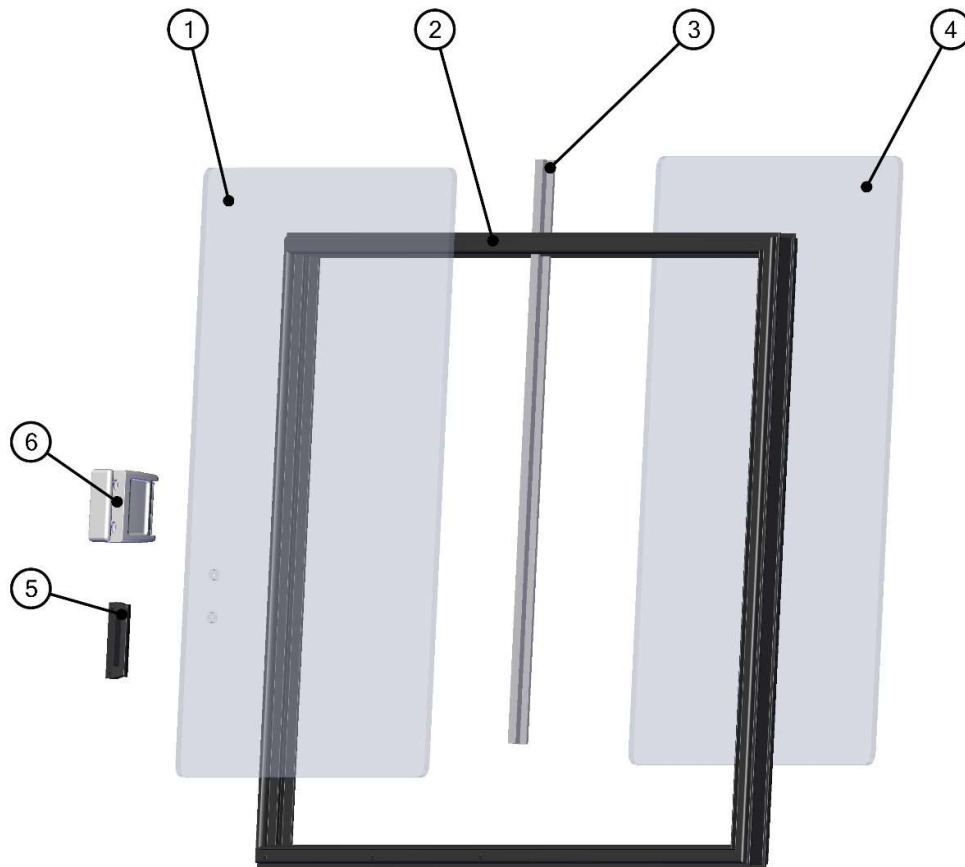

LEFT SIDE WINDOW ASSEMBLY

20

ID	Catalogue no.	Description	Qty
1	71S01K02-40-014	SIDE GLASS MOVABLE	1
2	71S01K02-40-012	LEFT WINDOW FRAME	1
3	001083^71S01K02-40M002	AL PROFILE U 12x12	1
4	71S01K02-40-013	SIDE GLASS SOLID	1
5	001762	GLASS STOP	1
6	00-40M017	GLASS LOCK	1