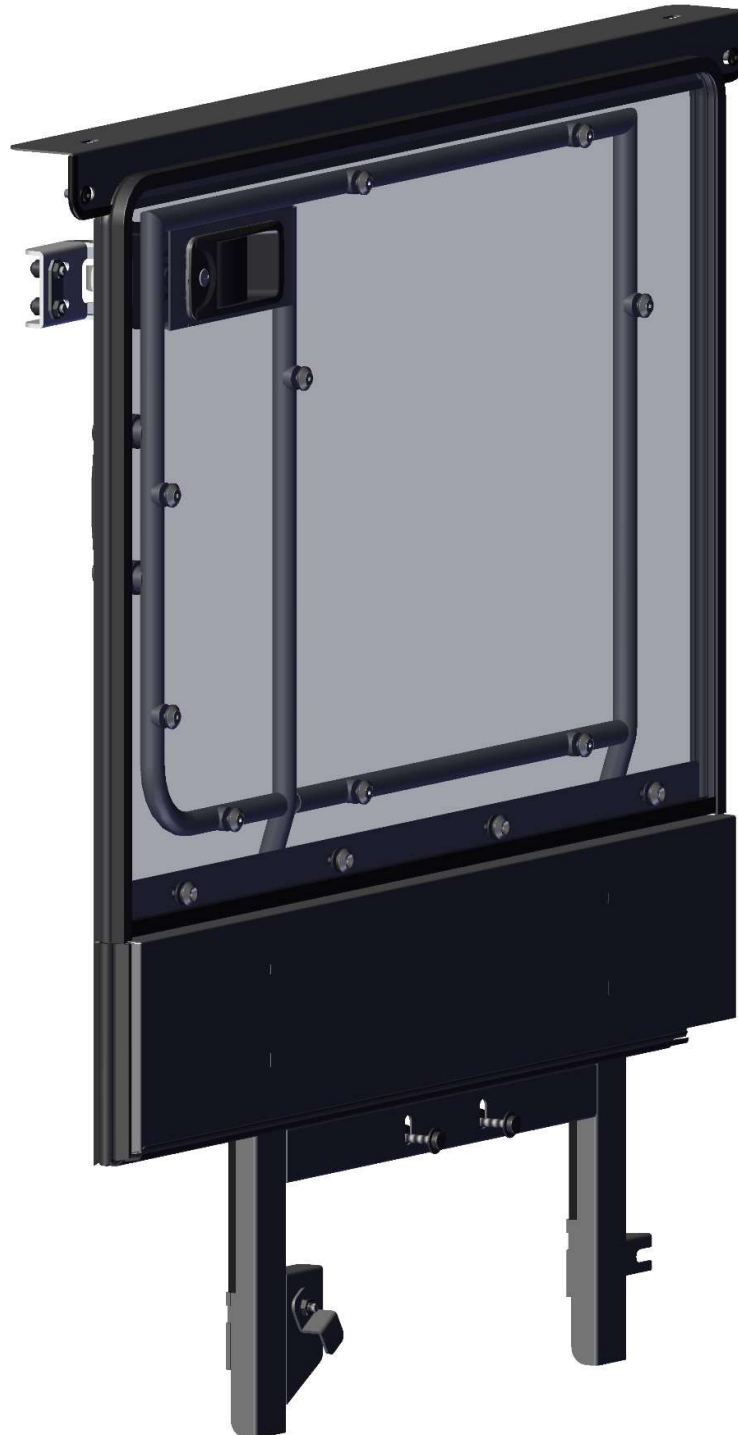

REAR DOOR PANEL

11