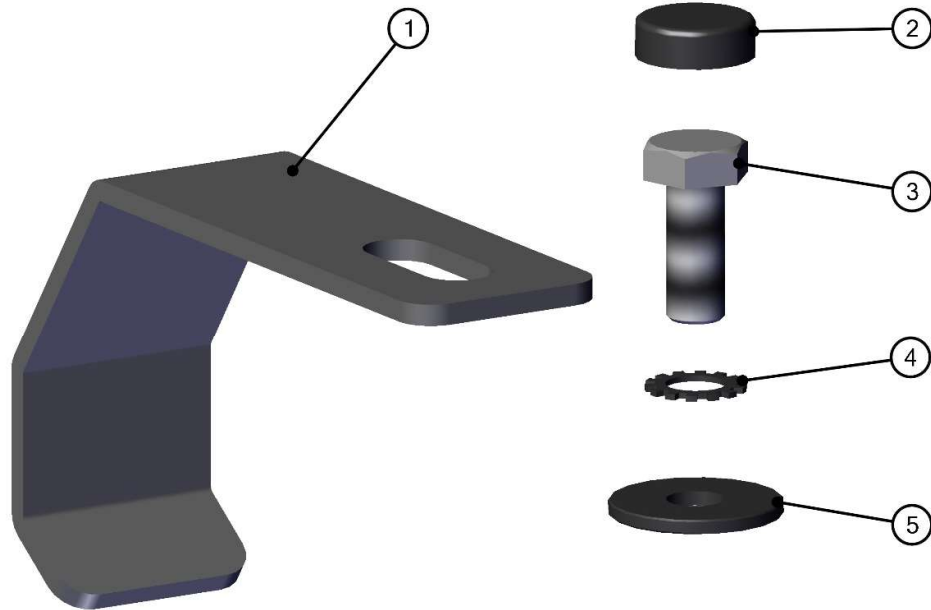

SIDE UPPER HOLDER ASSEMBLY

ID	Catalogue no.	Description	Qty
1	71S01K02-40-016	SIDE HOLDER BENDED	1
2	005983	PLASTIC NUT COVER OK 13 LOW	1
3	001437	SCREW M8x20	1
4	001489	SERRATED LOCK WASHER 8	1
5	003322	WASHER 8 LARGE	1