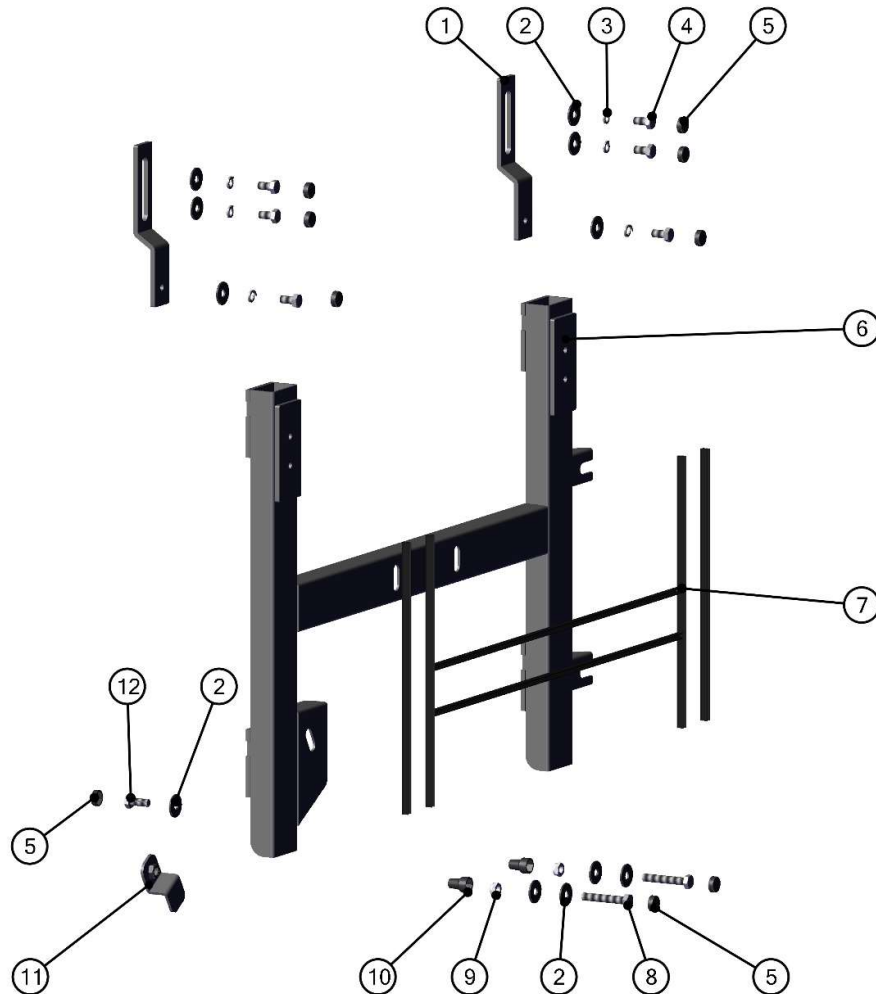

HardCabs →

SPARE - PARTS CATALOGUE

MAHINDRA

ROXOR 4

1. Select the panel that interests you and go to the appropriate catalog page.

HONDA
PIONEER 1000

5

ID	Catalogue no.	Description	Qty	Page
1	XXSXXUXXSXX	ROOF PANEL	1	19
2	XXSXXUXXSXX	REAR PANEL	1	22
3	XXSXXUXXSXX	LEFT DOOR	1	32
4	XXSXXUXXSXX	FRONT PANEL	1	7
5	XXSXXUXXSXX	RIGHT DOOR	1	46

REAR DOOR PANEL

11

REAR DOOR PANEL ASSEMBLIES

12

ID	Catalogue no.	Description	Qty
1	71S01K02-20M004	REAR DOOR UPPER LEDGE ASSEMBLY	1
2	71S01K02-20M001	REAR DOOR ASSEMBLY	1
3	004318	WASHER 6 LARGE	4
4	002941	SCREW M6x25	4
5	001348	PLASTIC NUT COVER OK 10	4
6	71S01K02-20M002	REAR BOTTOM DOOR FIXING ASSEMBLY	1
7	71S01K02-20M015	DOOR STOP ASSEMBLY	1

REAR DOOR UPPER LEDGE ASSEMBLY

ID	Catalogue no.	Description	Qty
1	71S01K02-20-019	UPPER LEDGE BENDED	1
2	001001^71S01K02-20M004	RUBBER PROFILE LEMOVKA	1
3	004316	SCREW M8x20	2

REAR DOOR ASSEMBLY

14

ID	Catalogue no.	Description	Qty
1	71S01K02-20M003	REAR DOOR POLYCARBONATE ASSEMBLY	1
2	71S01K02-20W001	REAR DOOR FRAME WELDED	1
3	002313	PLASTIC TUBE BLIND	2
4	71S01K02-20M005	REAR DOOR BOTTOM COVER ASSEMBLY	1
5	002120	SCREW M6x25	4
6	001715	PLASTIC WASHER 6	4
7	001735	RUBBER WASHER 6	8
8	004318	WASHER 6 LARGE	4
9	001392	SELF-LOCKING NUT M6	4
10	001348	PLASTIC NUT COVER OK 10	4
11	00-00M019	DOOR POLY FIXING ASSEMBLY	9
12	52S03U01-50M006	HANDLE ASSEMBLY	1
13	000841	OUTER DOOR LOCK	1
14	00-40M019	INNER DOOR LOCK ASSEMBLY	1

REAR BOTTO DOOR FIXING ASSEMBLY

ID	Catalogue no.	Description	Qty
1	71S01K02-20-010	UPPER CONSOLE HOLDER	2
2	003322	WASHER 8 LARGE	11
3	001492	WASHER 8 SPRING	6
4	002525	SCREW M8x20	6
5	005983	PLASTIC NUT COVER OK 13 LOW	9
6	71S01K02-20W002	CONSOLE WELDED	1
7	001001^71S01K02-20M002	RUBBER PROFILE LEMOVKA	1
8	001438	SCREW M8x50	2
9	001388	SELF-LOCKING NUT M8	2
10	001308	PLASTIC NUT COVER OK13	2
11	71S01K02-20W005	BOTTOM HOLDER WELDED	1
12	001437	SCREW M8x20	1