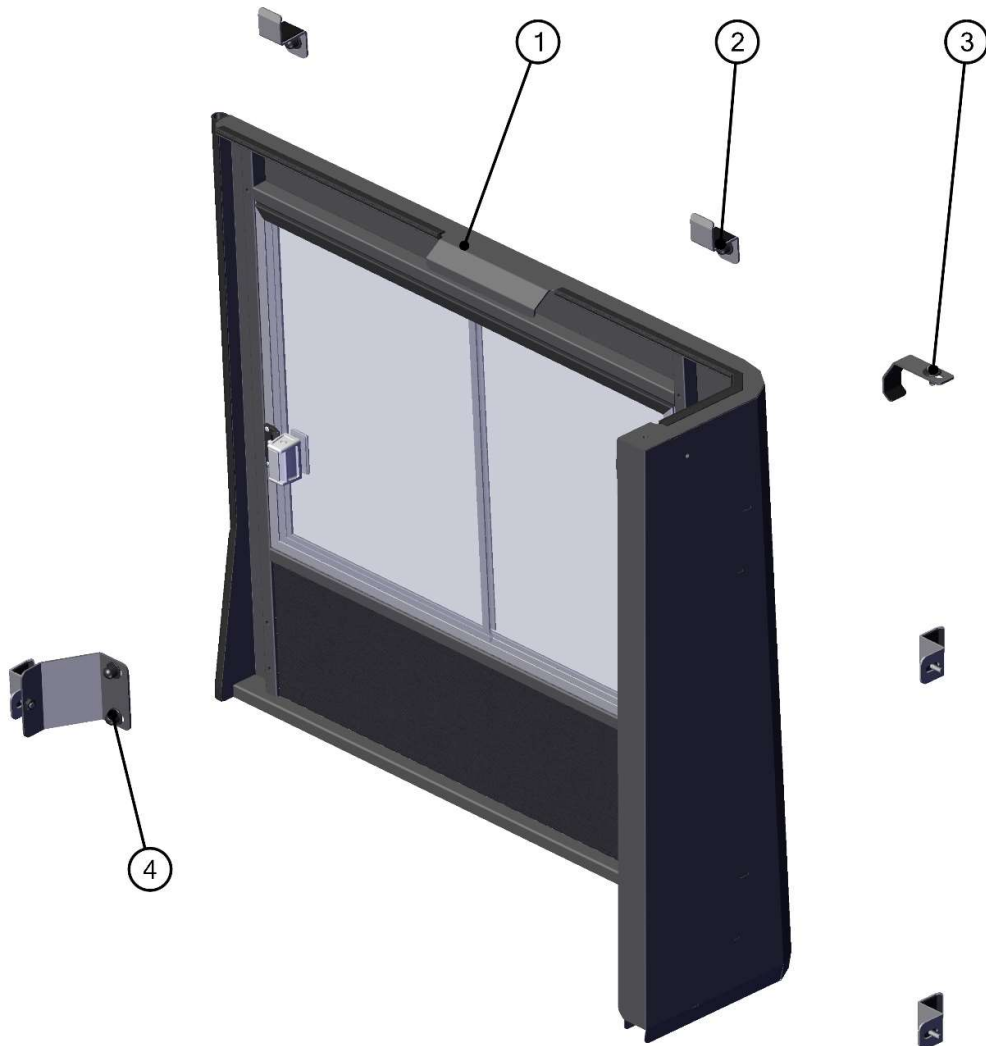

RIGHT REAR SIDE PANEL ASSEMBLIES

24

ID	Catalogue no.	Description	Qty
1	71S01K02-50M001	RIGHT SIDE ASSEMBLY	1
2	57S01U03-40M012	SIDE HOLDER	4
3	71S01K02-40M016	SIDE UPPER HOLDER	1
4	71S01K02-40M006	SIDE BOTTOM HOLDER	1