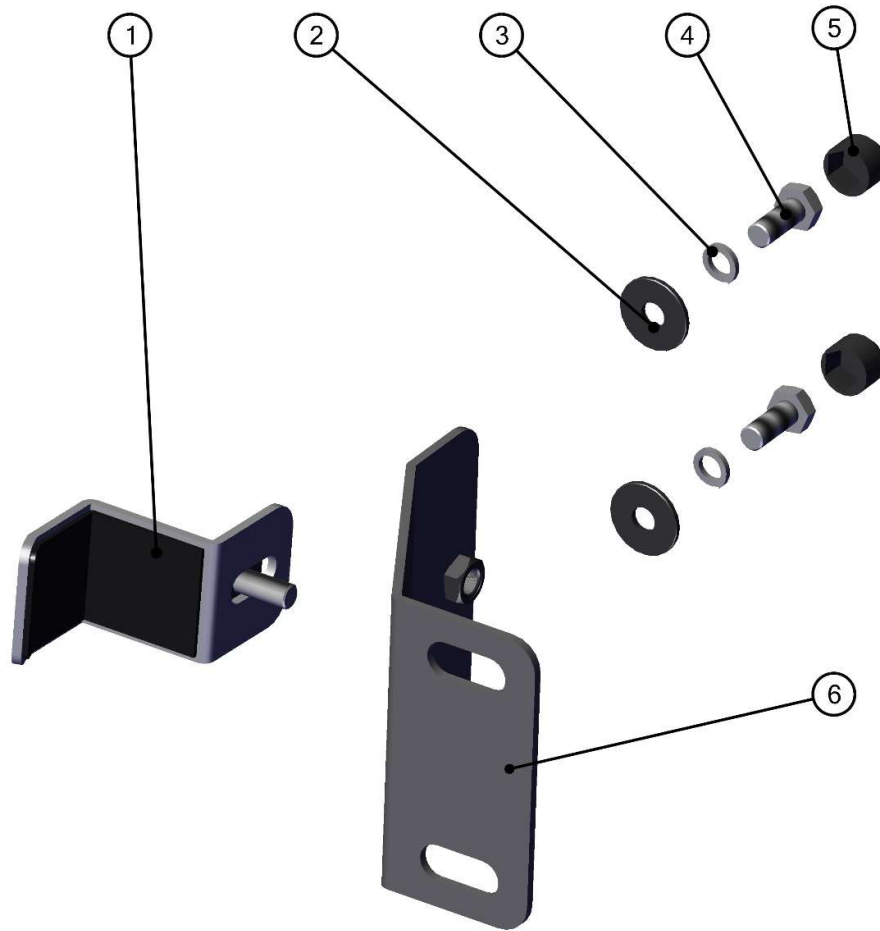

SIDE BOTTOM HOLDER ASSEMBLY

22

ID	Catalogue no.	Description	Qty
1	57S01U03-40M012	HOLDER ASSEMBLY	1
2	003322	WASHER 8 LARGE	2
3	001492	WASHER 8 SPRING	2
4	001437	SCREW M8x20	2
5	001309	PLASTIC NUT COVER OK 13	2
6	71S01K02-40W002	HOLDER WELDED	1