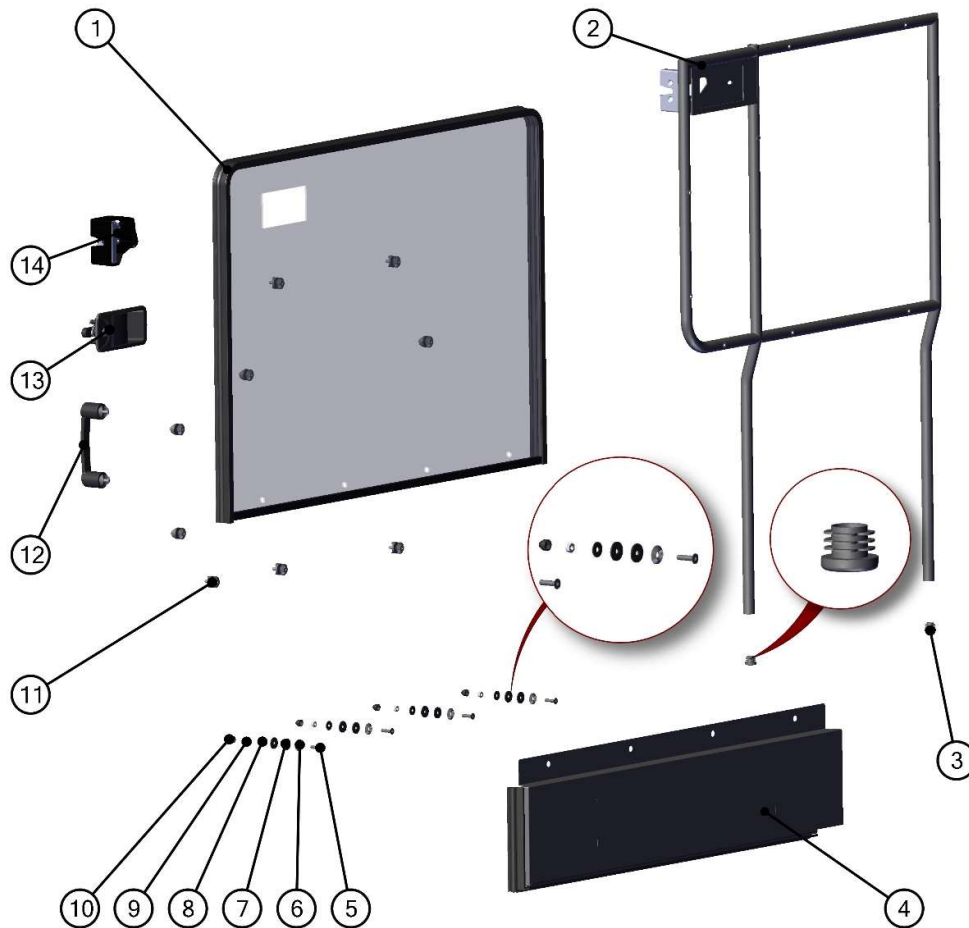

REAR DOOR PANEL

11

REAR DOOR PANEL ASSEMBLIES

12

ID	Catalogue no.	Description	Qty
1	71S01K02-20M004	REAR DOOR UPPER LEDGE ASSEMBLY	1
2	71S01K02-20M001	REAR DOOR ASSEMBLY	1
3	004318	WASHER 6 LARGE	4
4	002941	SCREW M6x25	4
5	001348	PLASTIC NUT COVER OK 10	4
6	71S01K02-20M002	REAR BOTTOM DOOR FIXING ASSEMBLY	1
7	71S01K02-20M015	DOOR STOP ASSEMBLY	1

REAR DOOR UPPER LEDGE ASSEMBLY

ID	Catalogue no.	Description	Qty
1	71S01K02-20-019	UPPER LEDGE BENDED	1
2	001001^71S01K02-20M004	RUBBER PROFILE LEMOVKA	1
3	004316	SCREW M8x20	2

REAR DOOR ASSEMBLY

14

ID	Catalogue no.	Description	Qty
1	71S01K02-20M003	REAR DOOR POLYCARBONATE ASSEMBLY	1
2	71S01K02-20W001	REAR DOOR FRAME WELDED	1
3	002313	PLASTIC TUBE BLIND	2
4	71S01K02-20M005	REAR DOOR BOTTOM COVER ASSEMBLY	1
5	002120	SCREW M6x25	4
6	001715	PLASTIC WASHER 6	4
7	001735	RUBBER WASHER 6	8
8	004318	WASHER 6 LARGE	4
9	001392	SELF-LOCKING NUT M6	4
10	001348	PLASTIC NUT COVER OK 10	4
11	00-00M019	DOOR POLY FIXING ASSEMBLY	9
12	52S03U01-50M006	HANDLE ASSEMBLY	1
13	000841	OUTER DOOR LOCK	1
14	00-40M019	INNER DOOR LOCK ASSEMBLY	1

REAR BOTTO DOOR FIXING ASSEMBLY

ID	Catalogue no.	Description	Qty
1	71S01K02-20-010	UPPER CONSOLE HOLDER	2
2	003322	WASHER 8 LARGE	11
3	001492	WASHER 8 SPRING	6
4	002525	SCREW M8x20	6
5	005983	PLASTIC NUT COVER OK 13 LOW	9
6	71S01K02-20W002	CONSOLE WELDED	1
7	001001^71S01K02-20M002	RUBBER PROFILE LEMOVKA	1
8	001438	SCREW M8x50	2
9	001388	SELF-LOCKING NUT M8	2
10	001308	PLASTIC NUT COVER OK13	2
11	71S01K02-20W005	BOTTOM HOLDER WELDED	1
12	001437	SCREW M8x20	1