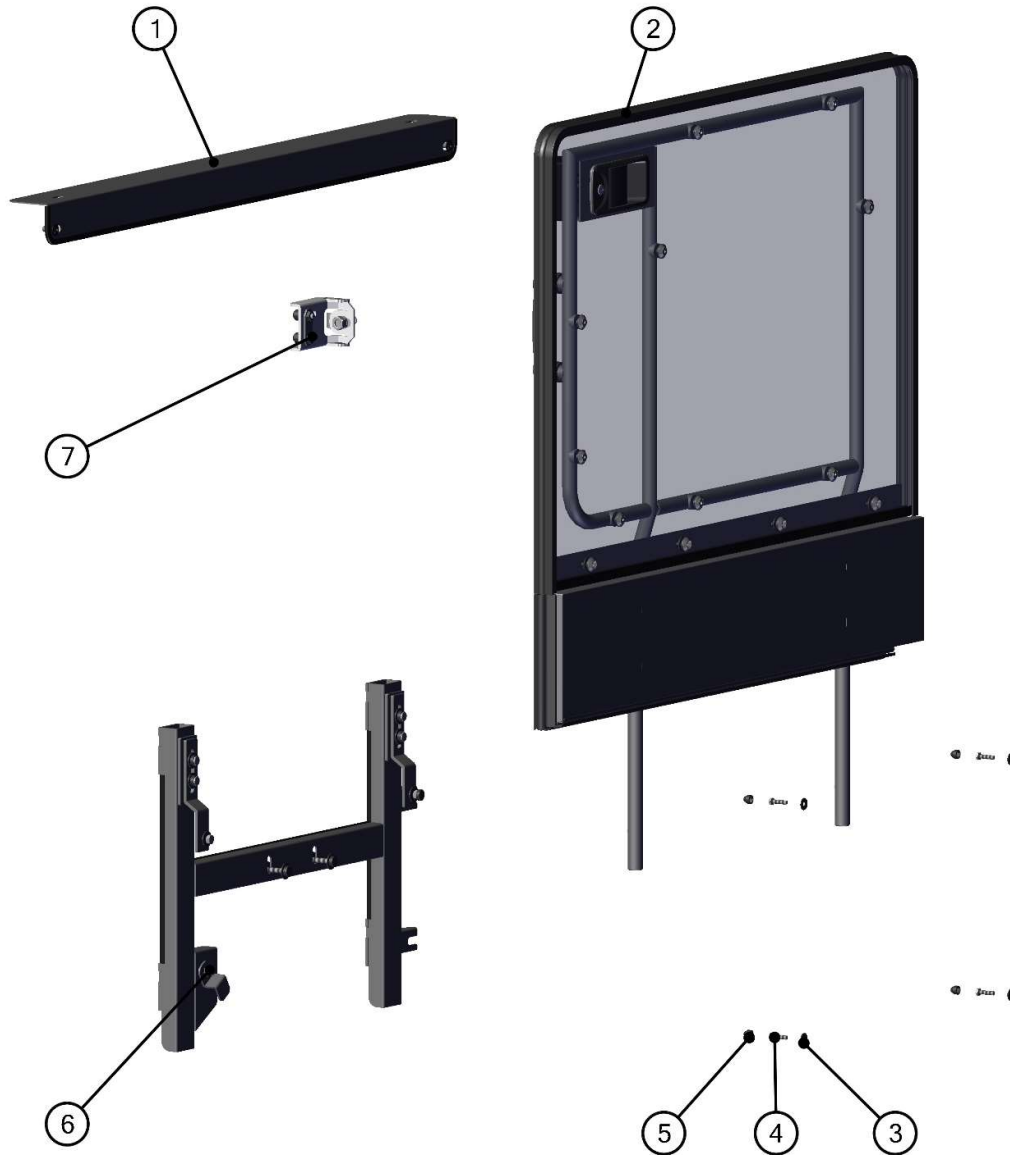

REAR DOOR PANEL

11

REAR DOOR PANEL ASSEMBLIES

12

ID	Catalogue no.	Description	Qty
1	71S01K02-20M004	REAR DOOR UPPER LEDGE ASSEMBLY	1
2	71S01K02-20M001	REAR DOOR ASSEMBLY	1
3	004318	WASHER 6 LARGE	4
4	002941	SCREW M6x25	4
5	001348	PLASTIC NUT COVER OK 10	4
6	71S01K02-20M002	REAR BOTTOM DOOR FIXING ASSEMBLY	1
7	71S01K02-20M015	DOOR STOP ASSEMBLY	1