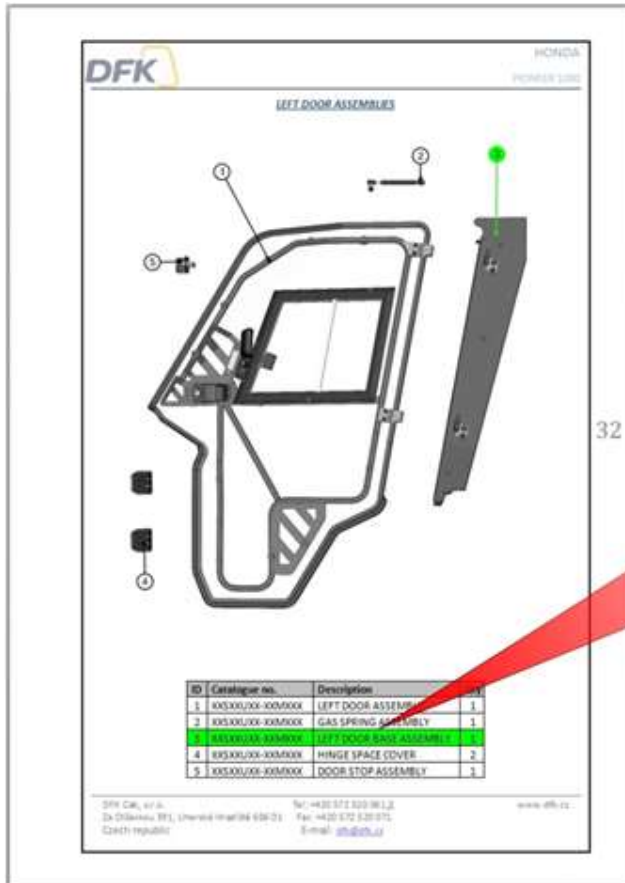

2. Select the name of assembly that interests you (box description).

3. Find the page with the same headline like the name of selected items.

4. Repeat the previous steps to find required part.

5. If you wish to order something please send us relevant Catalogue no. + Description