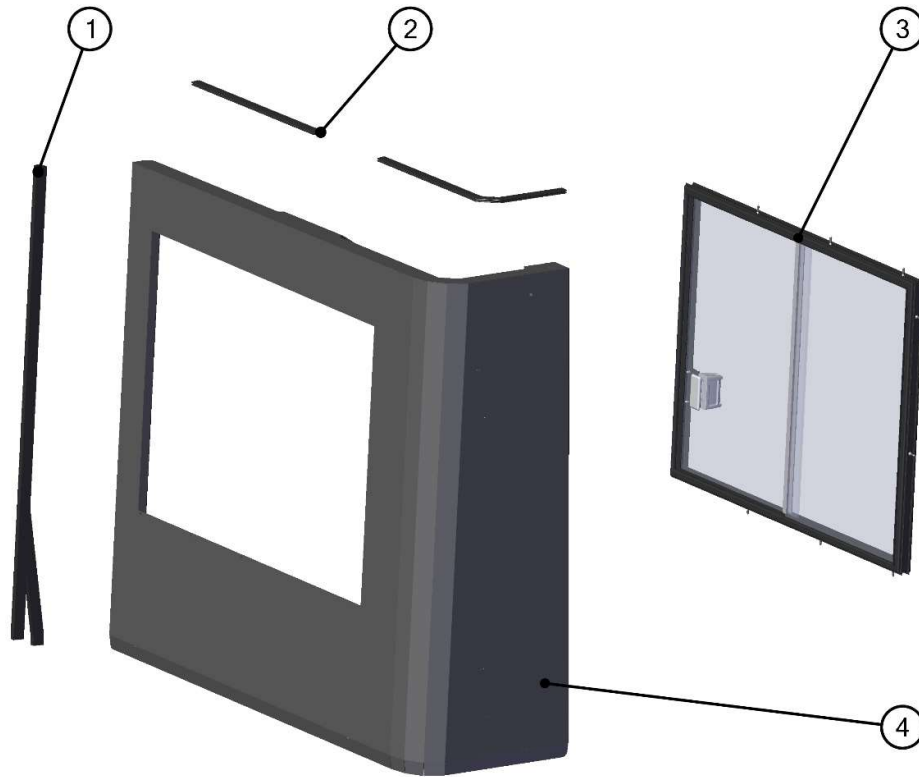

LEFT SIDE ASSEMBLY

19

ID	Catalogue no.	Description	Qty
1	001589^71S01K02-40M001	RUBBER PROFILE APOLLO	1
2	005907^71S01K02-40M001	RUBBER PROFILE LEMOVKA STRAIGHT	1
3	71S01K02-40M002	LEFT SIDE WINDOW ASSEMBLY	1
4	71S01K02-40W001	LEFT SIDE WELDED	1