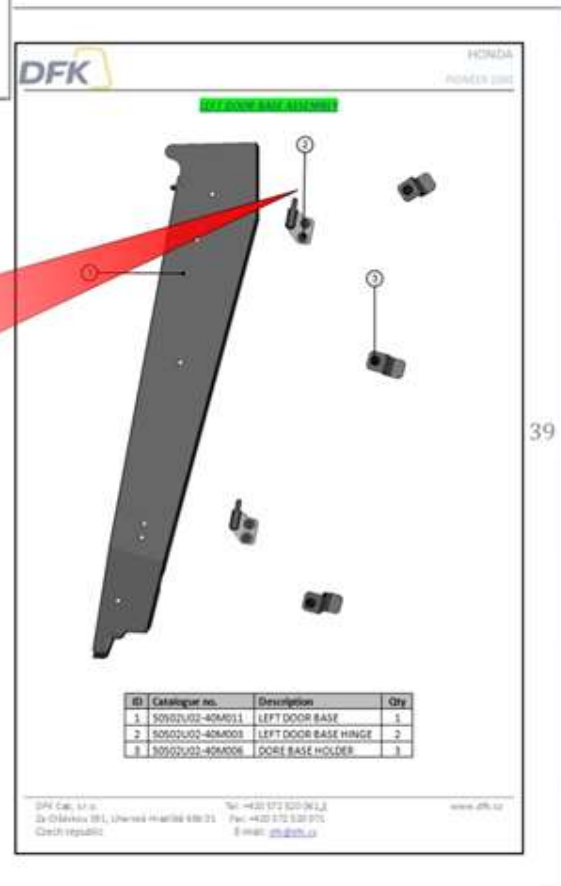

2. Select the name of assembly that interests you (box description).

3. Find the page with the same headline like the name of selected items.

4. Repeat the previous steps to find required part.

5. If you wish to order something please send us relevant Catalogue no. + Description