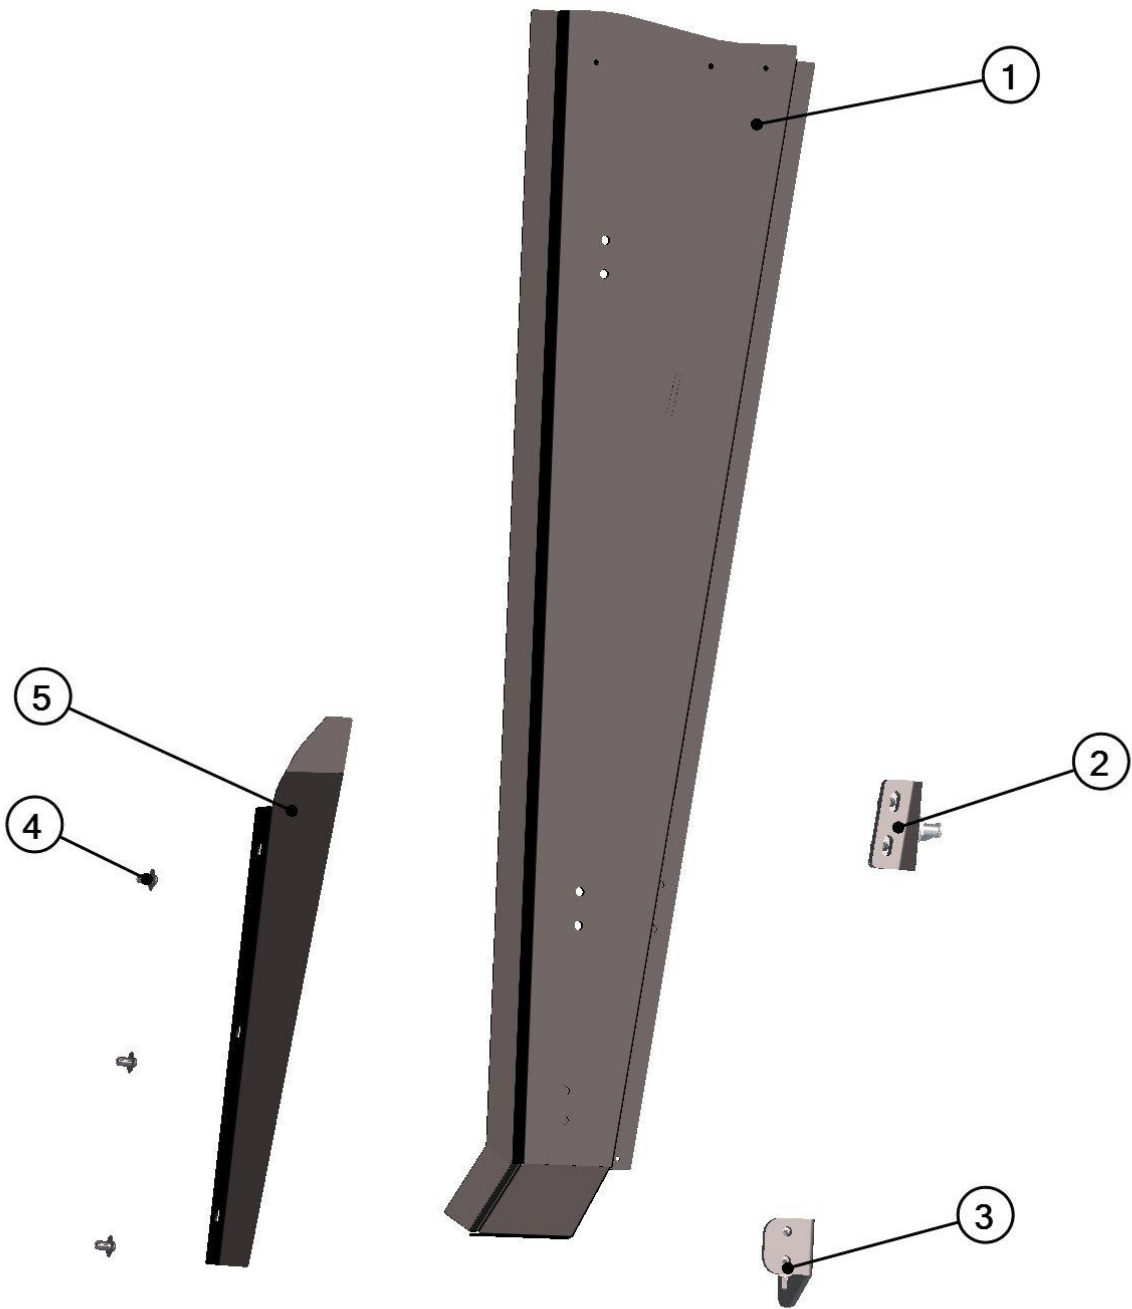

LEFT DOOR TABLE

Id	Catalogue no.	Description	Qty
1	32S03U01-40W001	LEFT FRONT DOOR BASE	1
2	32S03U01-40M006	LEFT REAR DOOR STOP ASSEMBLY	1
3	32S03U01-40-021	LEFT DOOR BASE HOLDER	1
4	002348	RUBBER RIVET	3
5	32S03U01-40-004	LEFT FRONT DOOR BASE LEDGE	1

RIGHT DOOR TABLE

Id	Catalogue no.	Description	Qty
1	32S03U01-50W001	RIGHT FRONT DOOR BASE	1
2	32S03U01-50M006	RIGHT REAR DOOR STOP ASSEMBLY	1
3	32S03U01-50-021	RIGHT DOOR BASE HOLDER	1
4	002348	RUBBER RIVET	3
5	32S03U01-50-004	RIGHT FRONT DOOR BASE LEDGE	1