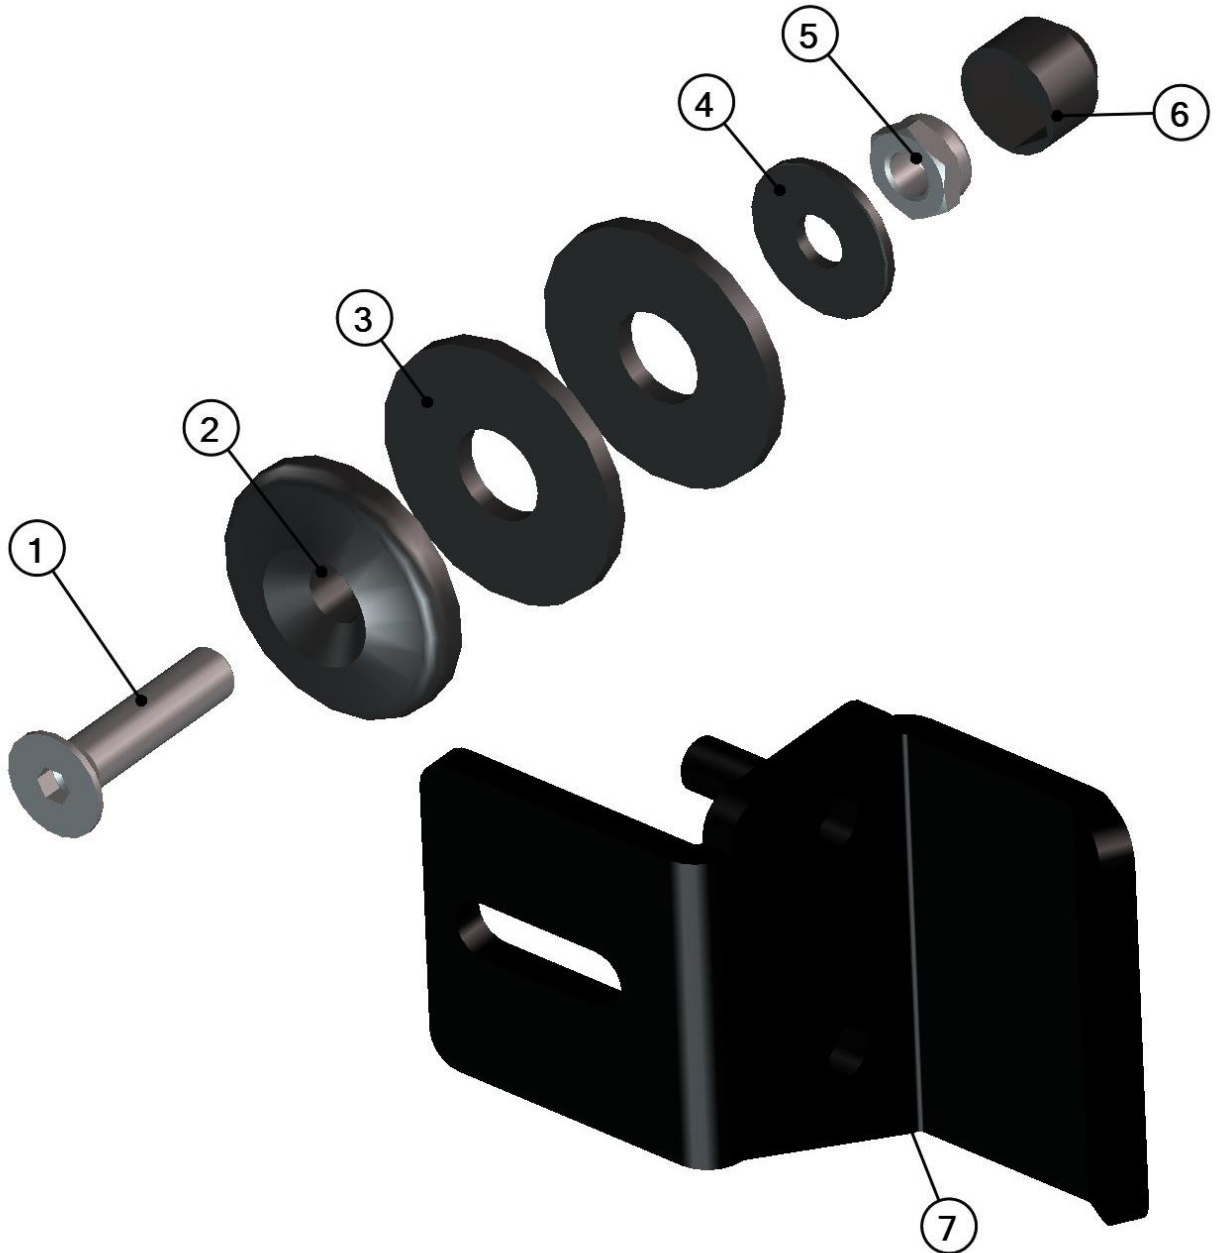

LEFT FRONT BOTTOM HOLDER ASSEMBLY
32S01U02-10M009

9

Id	Catalogue no.	Description	Qty
1	001760	SCREW M8x35	1
2	001429	PLASTIC WASHER	1
3	001428	RUBBER WASHER	2
4	003322	WASHER 8 LARGE	1
5	001388	SELF-LOCKING NUT M8	1
6	001309	PLASTIC NUT COVER M8	1
7	32S03U01-40W003	LEFT BOTTOM LEDGE HOLDER WELDED	1

For the right bottom ledge holder welded just use **32S03U01-50W003**.