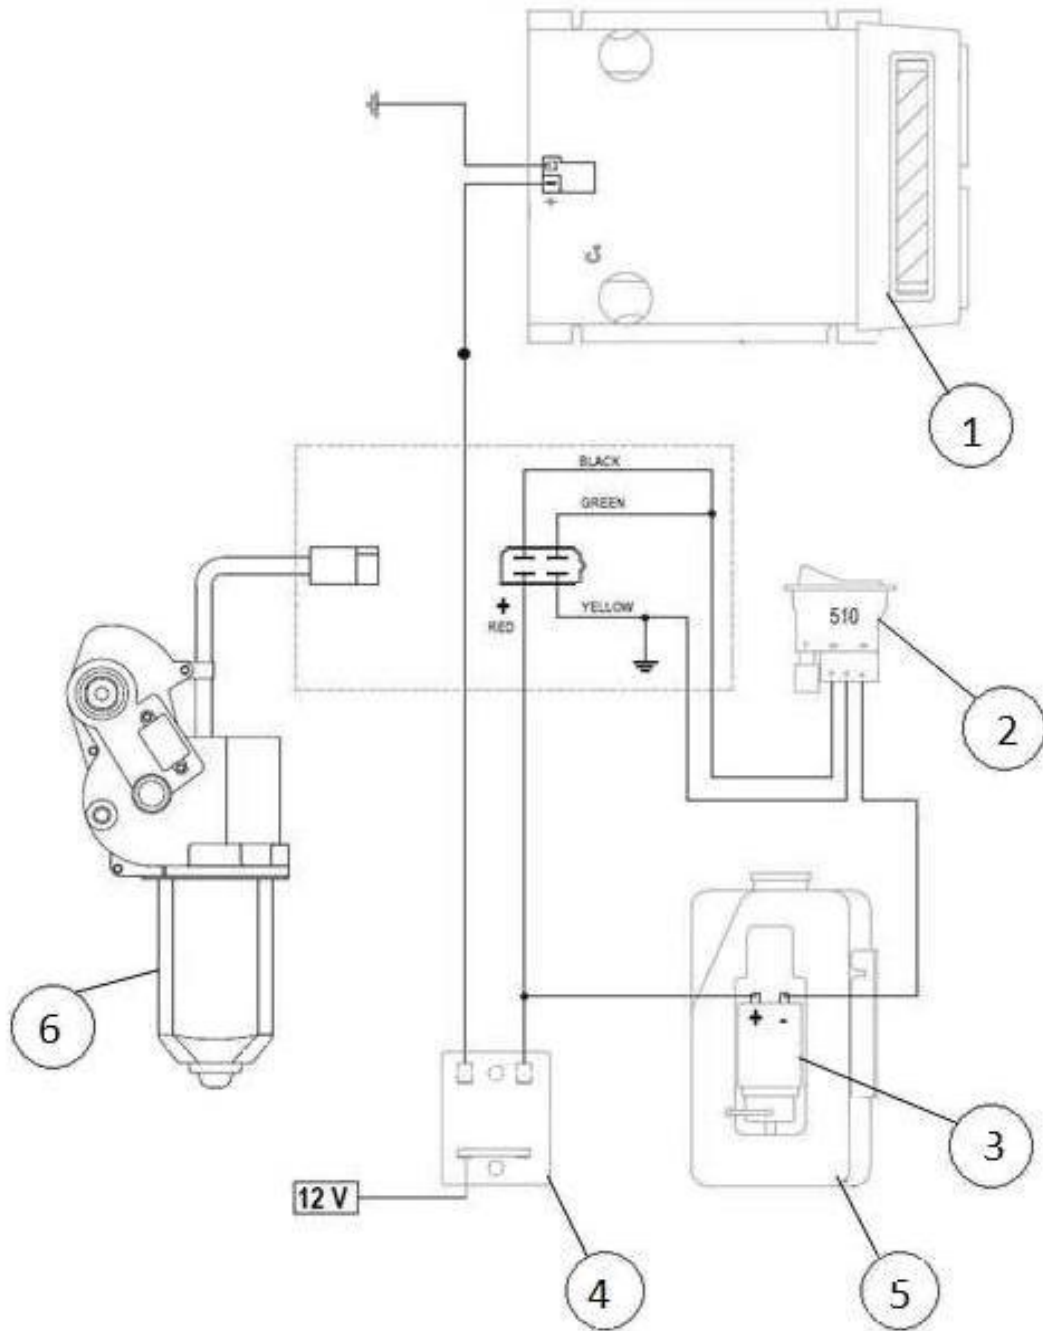

ELECTROINSTALLATION

Position	Catalogue no.	Description	Qti
1	002344	HEAT 12V	1
2	000968	SWITCHER – WIPER/ WASHER/OFF	1
3	001576	WASHER MOTOR	1
4	001652	FUSE BOX 2x1	1
5	000885	WASHER COMPLETE	1
6	002764	WIPERMOTOR 12V	1
7	32S01U02-01M001	CABLE HARNESS - WIPER, WASHER	1
8	32S01U02-02M001	CABLE HARNESS - HEATING	1
9	00-01-001	WASHER COMPLET HOLDER	1
10	32S01U02-02W001	HEATING HOLDEER	1
11	32S01U02-02W003	T COUPLING	2
12	001367	TIGHTENING STRAP	6
13	002386	ELECTRIC VENT	1
14	002348	SCREW RIVETS	3
15	32S01U02-02W002	BOTTOM PART OF HEATER HOLDER	1
16	002391	ELECTRIC VENT SWITCH	1
17	002491	AIR VENT VALVE	1
18	32S01U02-02M005	FLANGE (PETROL)	1
19	002495	FLANGE SEAL (PETROL)	1
20	002368	FLANGE NIPPLE (PETROL)	1
21	002517	HEATER TUBE (DIESEL)	1

SEE NEXT PAGES