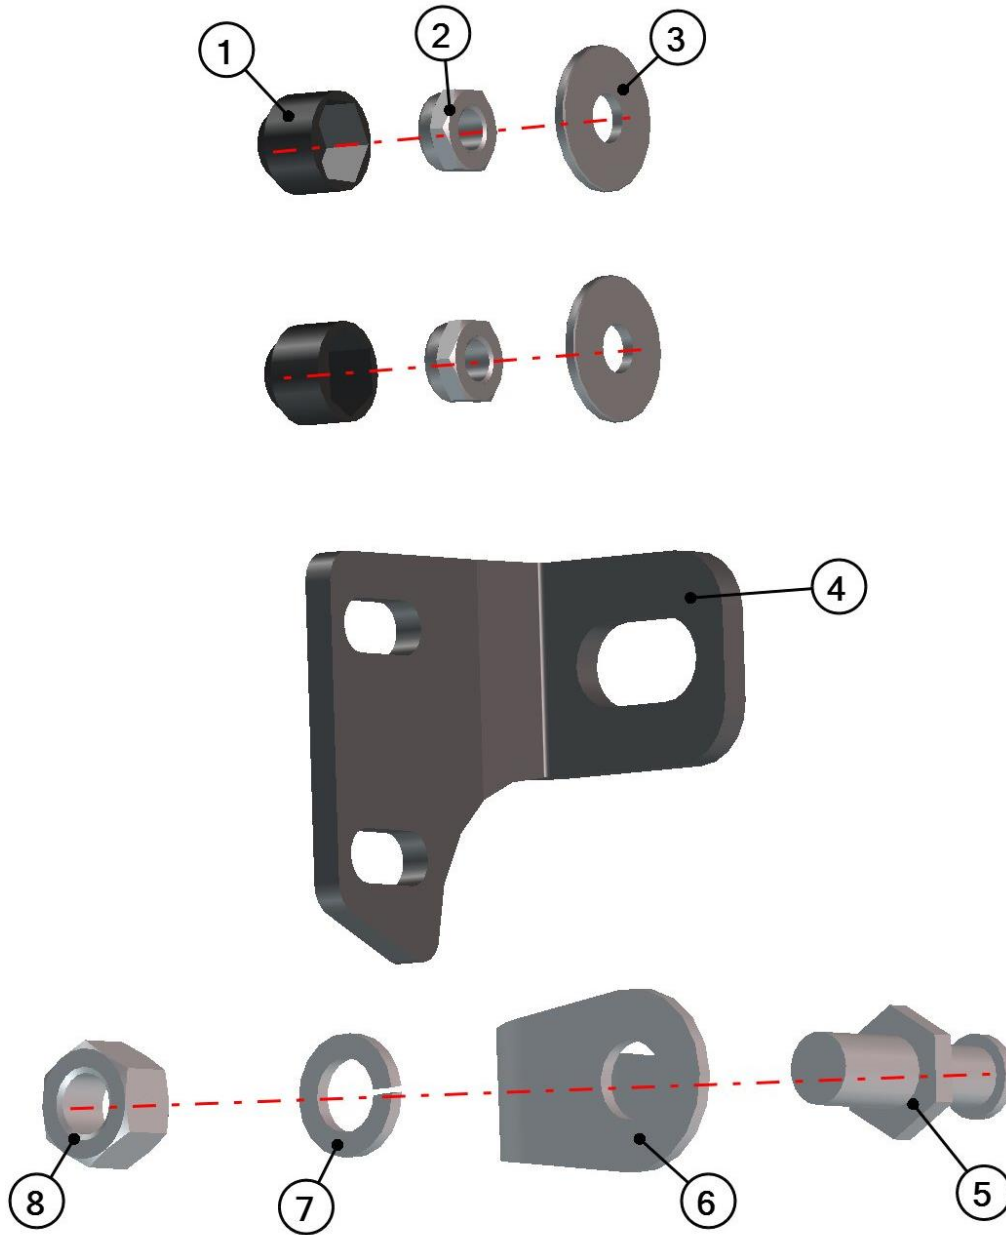

LEFT DOOR STOP ASSEMBLY
32S03U01-40M005

Id	Catalogue no.	Description	Qty
1	001309	PLASTIC NUT COVER OK13	2
2	001388	SELF LOCKING NUT M8	2
3	001407	WASHER 8 LARGE	2
4	32S03U01-40-009	LEFT FRONT DOOR STOP HOLDER	1
5	000854	DOOR STOP PIN	1
6	000855	DOOR STOP HOOK	1
7	000857	DOOR STOP WASHER	1
8	000856	DOOR STOP NUT	1

For the right door stop holder just use **32S03U01-50-009**.