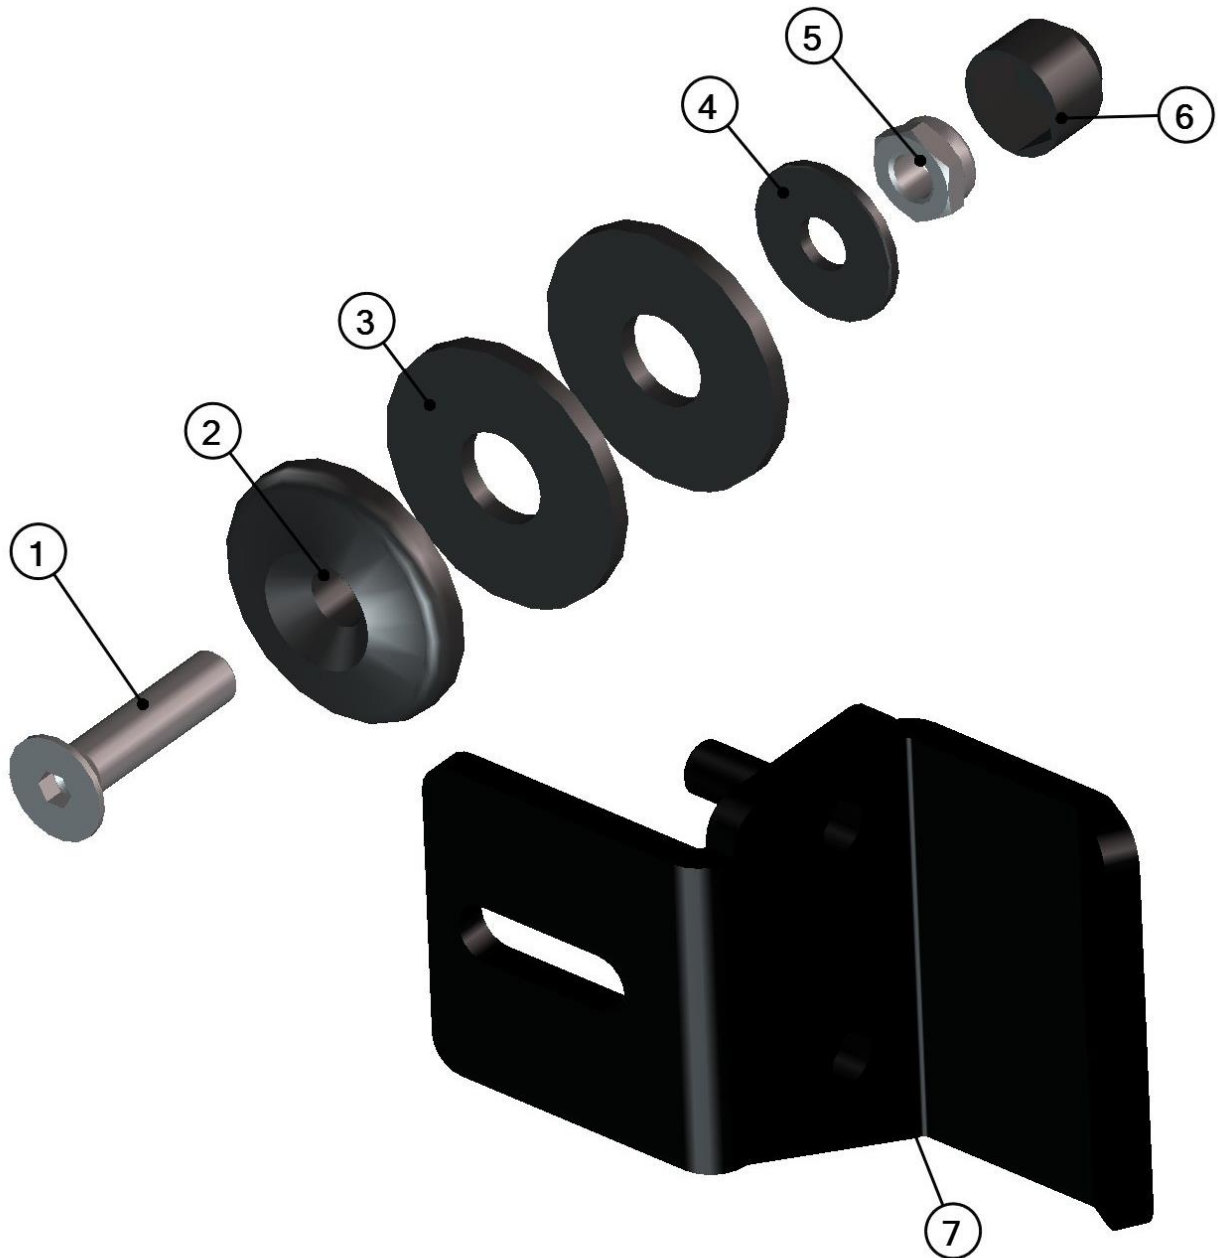

LEFT FRONT BOTTOM LEDGE HOLDER ASSEMBLY
32S01U02-10M009

14

Id	Catalogue no.	Description	Qty
1	001760	SCREW M8x35	1
2	001429	PLASTIC WASHER	1
3	001428	RUBBER WASHER	2
4	003322	WASHER 8 LARGE	1
5	001388	SELF-LOCKING NUT M8	1
6	001309	PLASTIC NUT COVER M8	1
7	32S03U01-40W003	LEFT BOTTOM LEDGE HOLDER WELDED	1

For the right bottom ledge holder welded just use **32S01U02-50W003**.