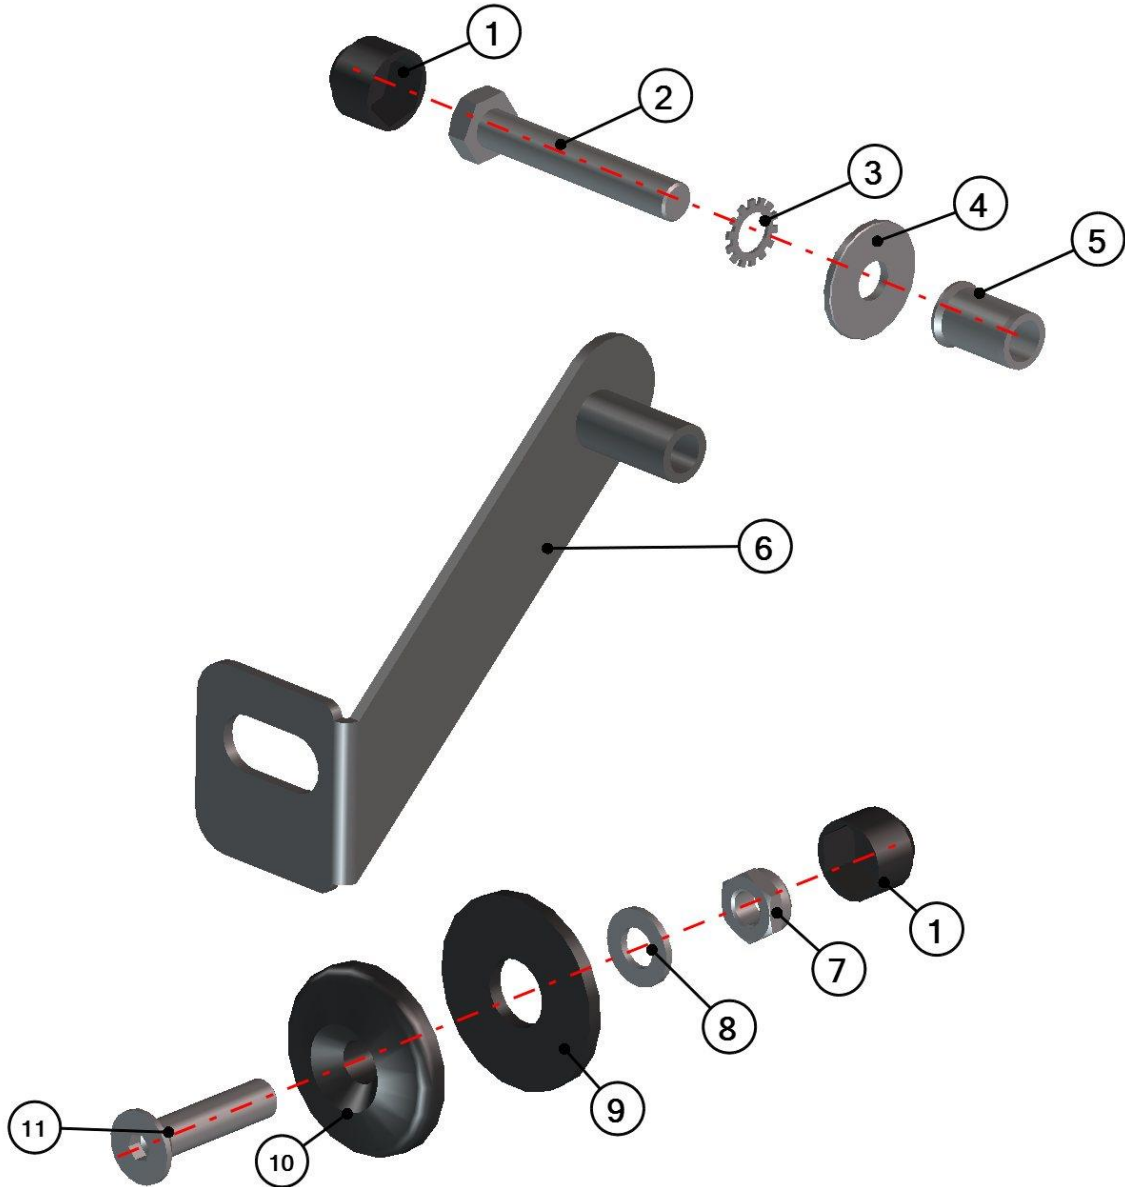

LEFT GLASS HOLDER ASSEMBLY
32S01U02-10M005

Id	Catalogue no.	Description	Qty
1	001309	PLASTIC NUT COVER M8	2
2	001438	SCREW M8x50	1
3	001489	SERRATED LOCK WASHER 8	1
4	001407	RIVET WASHER 8	1
5	001396	RIVET NUT M8x18	1
6	32S01U02-10W003	GLASS HOLDER LEFT WELDED	1
7	001388	SELF-LOCKING NUT M8	1
8	001387	WASHER 8	1
9	001428	RUBBER WASHER	1
10	001429	PLASTIC WASHER	1
11	001395	SCREW M8x35	1

For the right glass holder just use **32S01U02-10W002**.