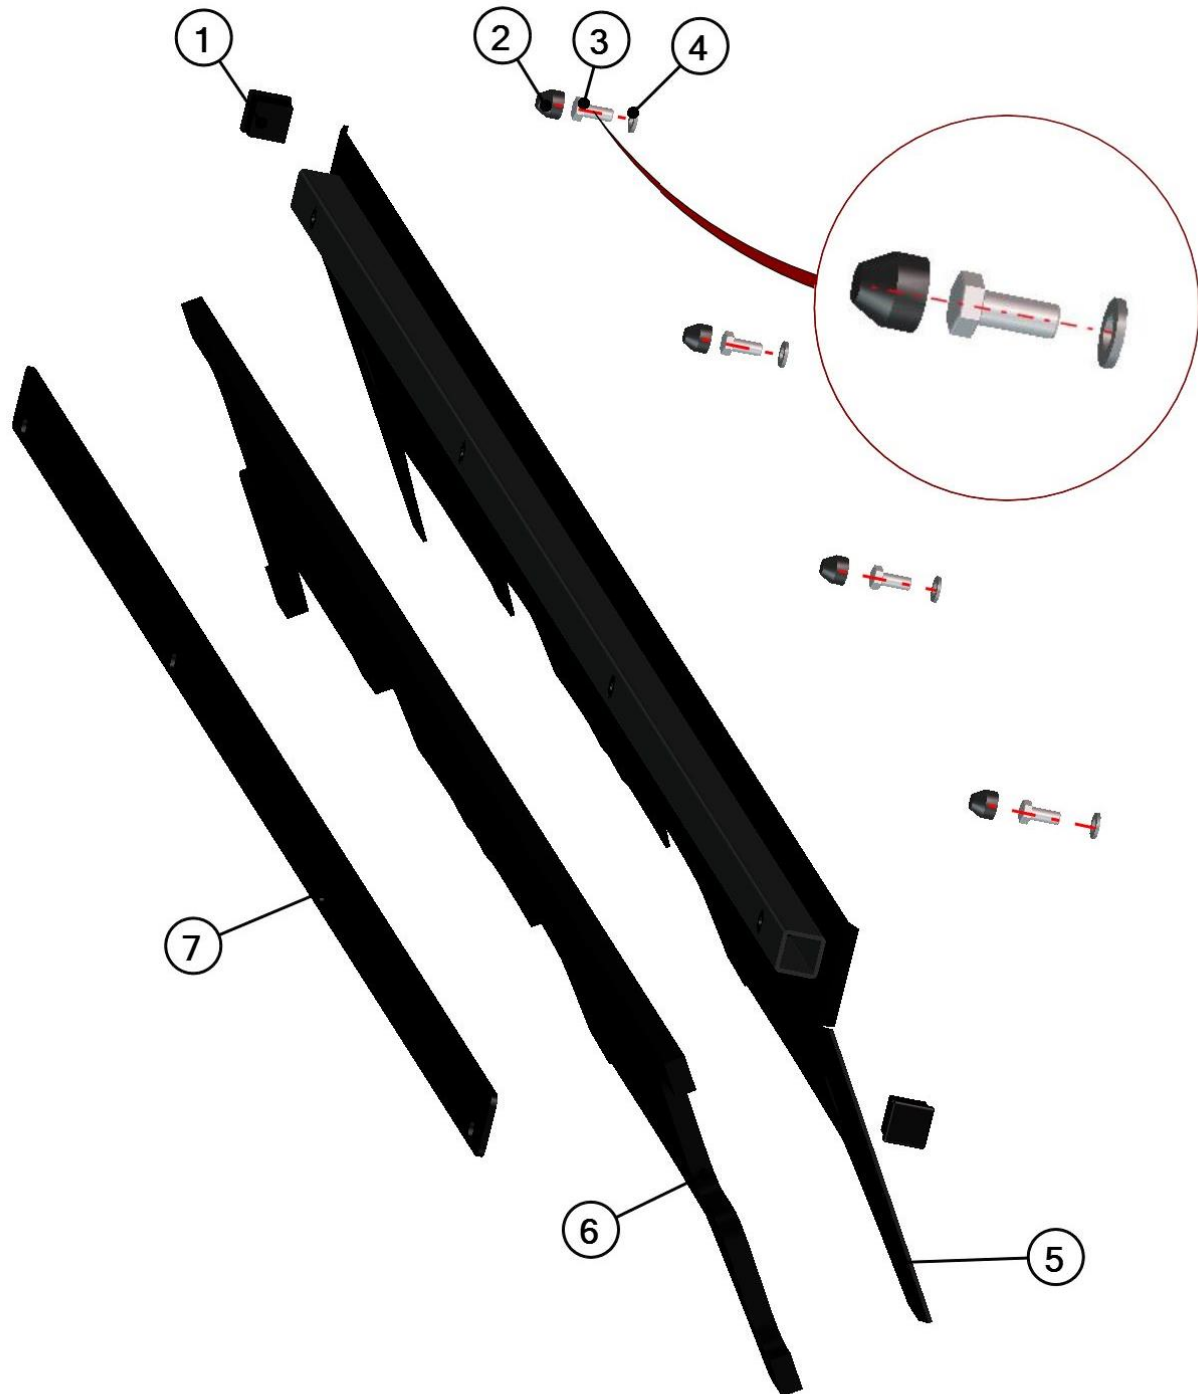

FRONT BOTTOM LEDGE ASSEMBLY
32S01U02-10M002

15

Id	Catalogue no.	Description	Qty
1	001709	LEDGE END COVER	2
2	001348	PLASTIC NUT COVER OK 10	4
3	001435	SCREW M6x14	4
4	001426	WASHER 6	4
5	32S01U02-10W001	FRONT BOTTOM LEDGE WELDED	1
6	32S01U01-10-004	FRONT BOTTOM LEDGE EPDM	1
7	32S01U01-10-008	FRONT BOTTOM LATH	1