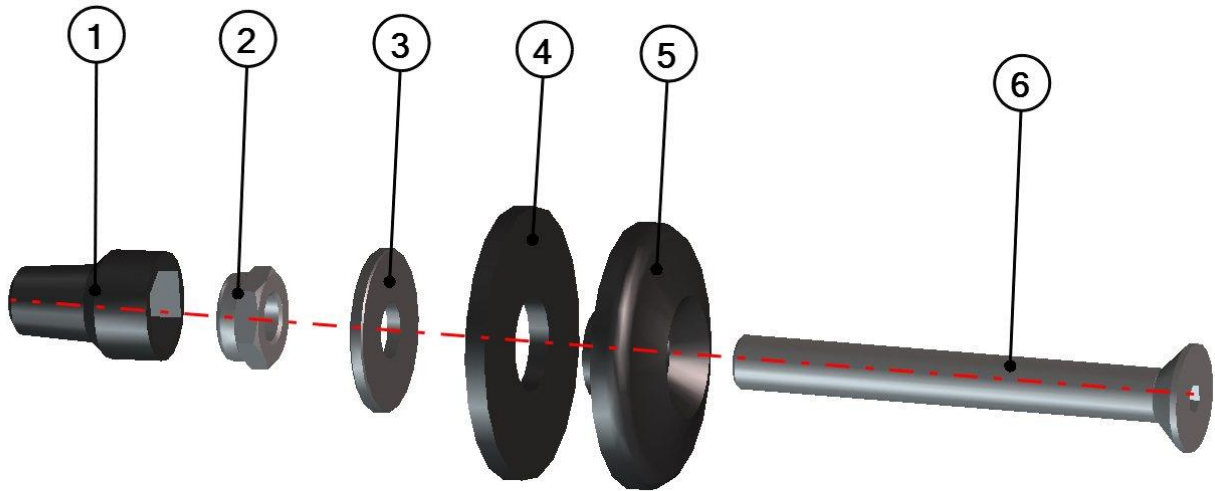

REAR FIXING ASSEMBLY 1
32S01U02-20M002

Id	Catalogue no.	Description	Qty
1	001308	PLASTIC NUT COVER OK 13 LONG	1
2	001388	SELF-LOCKING NUT M8	1
3	003322	WASHER 8 LARGE	1
4	001428	RUBBER WASHER	1
5	001429	PLASTIC WASHER	1
6	002281	SCREW M8x70	1