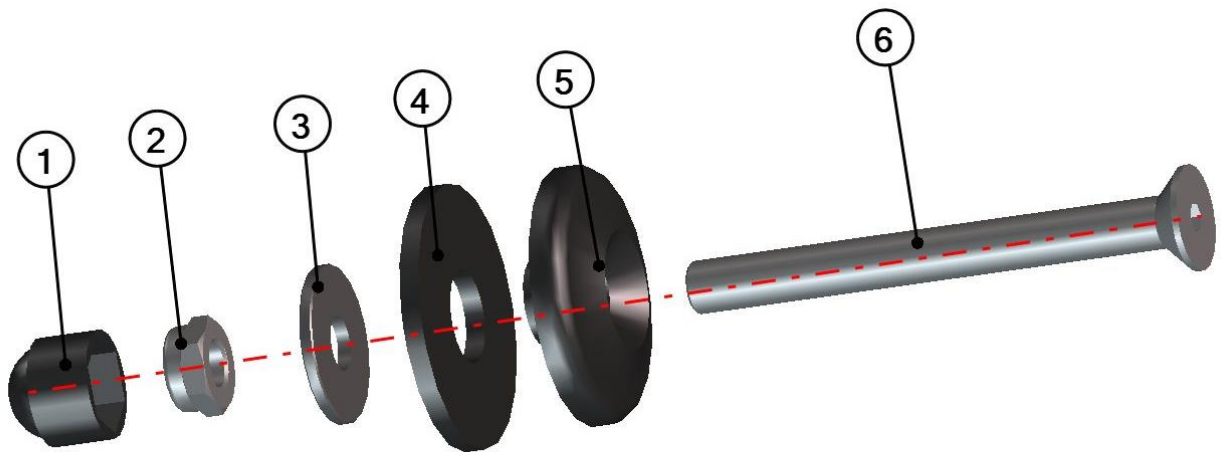

REAR FIXING ASSEMBLY 2
32S01U02-20M003

20

Id	Catalogue no.	Description	Qty
1	001309	PLASTIC NUT COVER M8	1
2	001388	SELF-LOCKING NUT M8	1
3	003322	WASHER 8 LARGE	1
4	001428	RUBBER WASHER	1
5	001429	PLASTIC WASHER	1
6	002282	SCREW M8x80	1