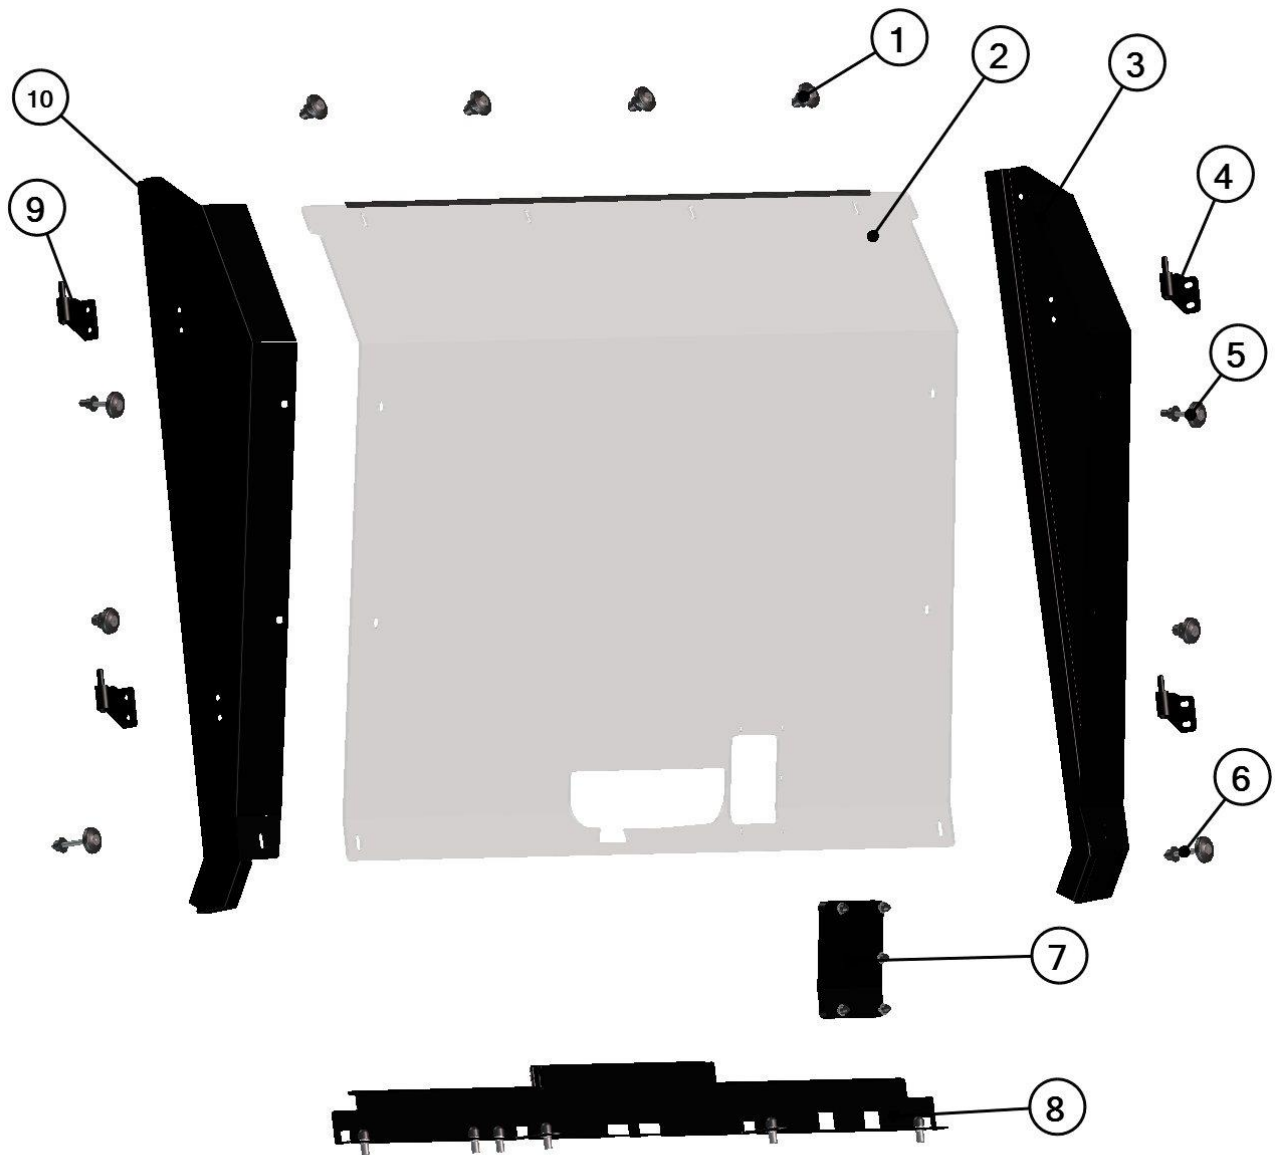

17

Id	Catalogue no.	Description	Qty
1	32S01U02-30M004	FIXING ASSEMBLY	6
2	32S01U02-20-003	REAR POLYCARBONATE	1
3	32S01U02-20W002	RIGHT DOOR BASE WELDED	1
4	32S01U02-50W003	RIGHT BASE HINGE	2
5	32S01U02-20M002	REAR FIXING ASSEMBLY 1	2
6	32S01U02-20M003	REAR FIXING ASSEMBLY 2	2
7	32S01U02-20M006	REAR SEALING ASSEMBLY	1
8	32S01U02-20M001	REAR BOTTOM LEDGE	1
9	32S01U02-40W003	LEFT BASE HINGE	2
10	32S01U02-20W001	LEFT DOOR BASE WELDED	1