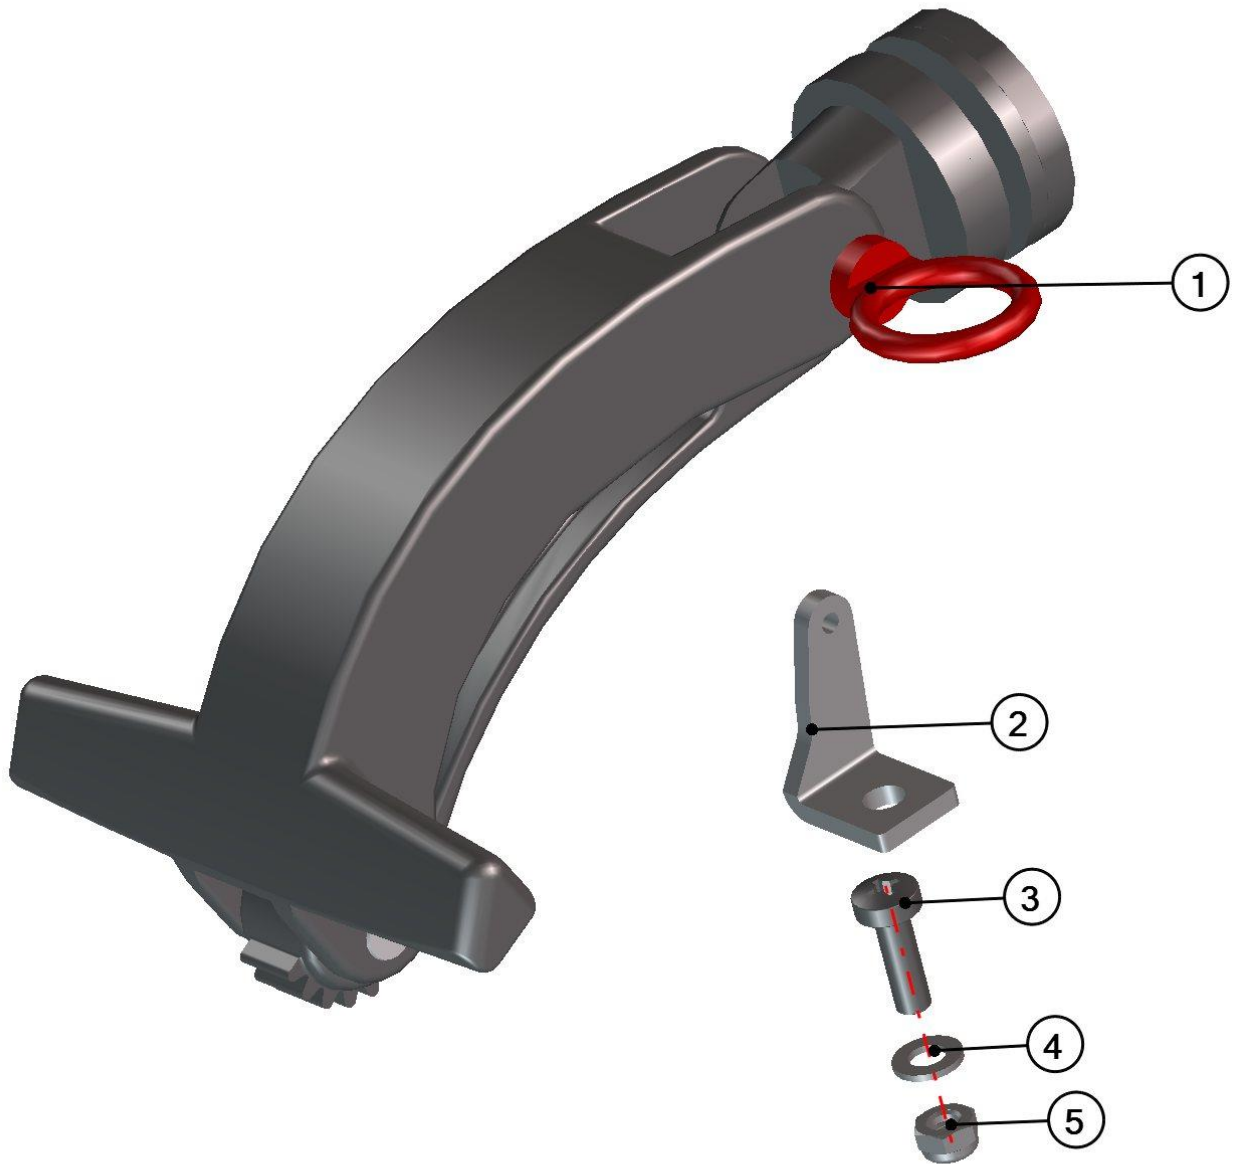

FRONT GLASS LOCK ASSEMBLY
32S01U02-10M004

8

Id	Catalogue no.	Description	Qty
1	002389	FRONT GLASS LOCK	1
2	32S03U02-10-006	FRONT GLASS LOCK HOLDER	1
3	002367	SCREW M5x16	1
4	001484	WASHER 5	1
5	002265	SELF-LOCKING NUT M5	1