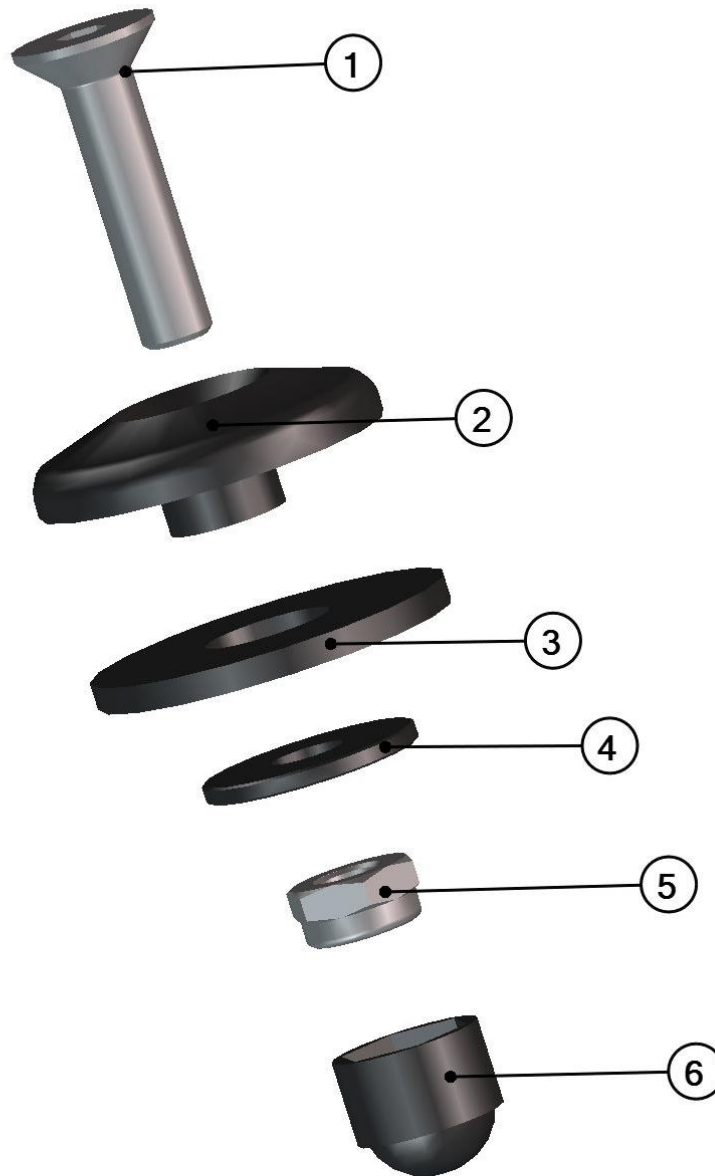

FIXING ASSEMBLY
00-10M002

7

Id	Catalogue no.	Description	Qty
1	001760	SCREW M8x35	1
2	001429	PLASTIC WASHER	1
3	001428	RUBBER WASHER	1
4	001407	WASHER 8 LARGE	1
5	001388	SELF-LOCKING NUT M8	1
6	001309	PLASTIC NUT COVER M8	1