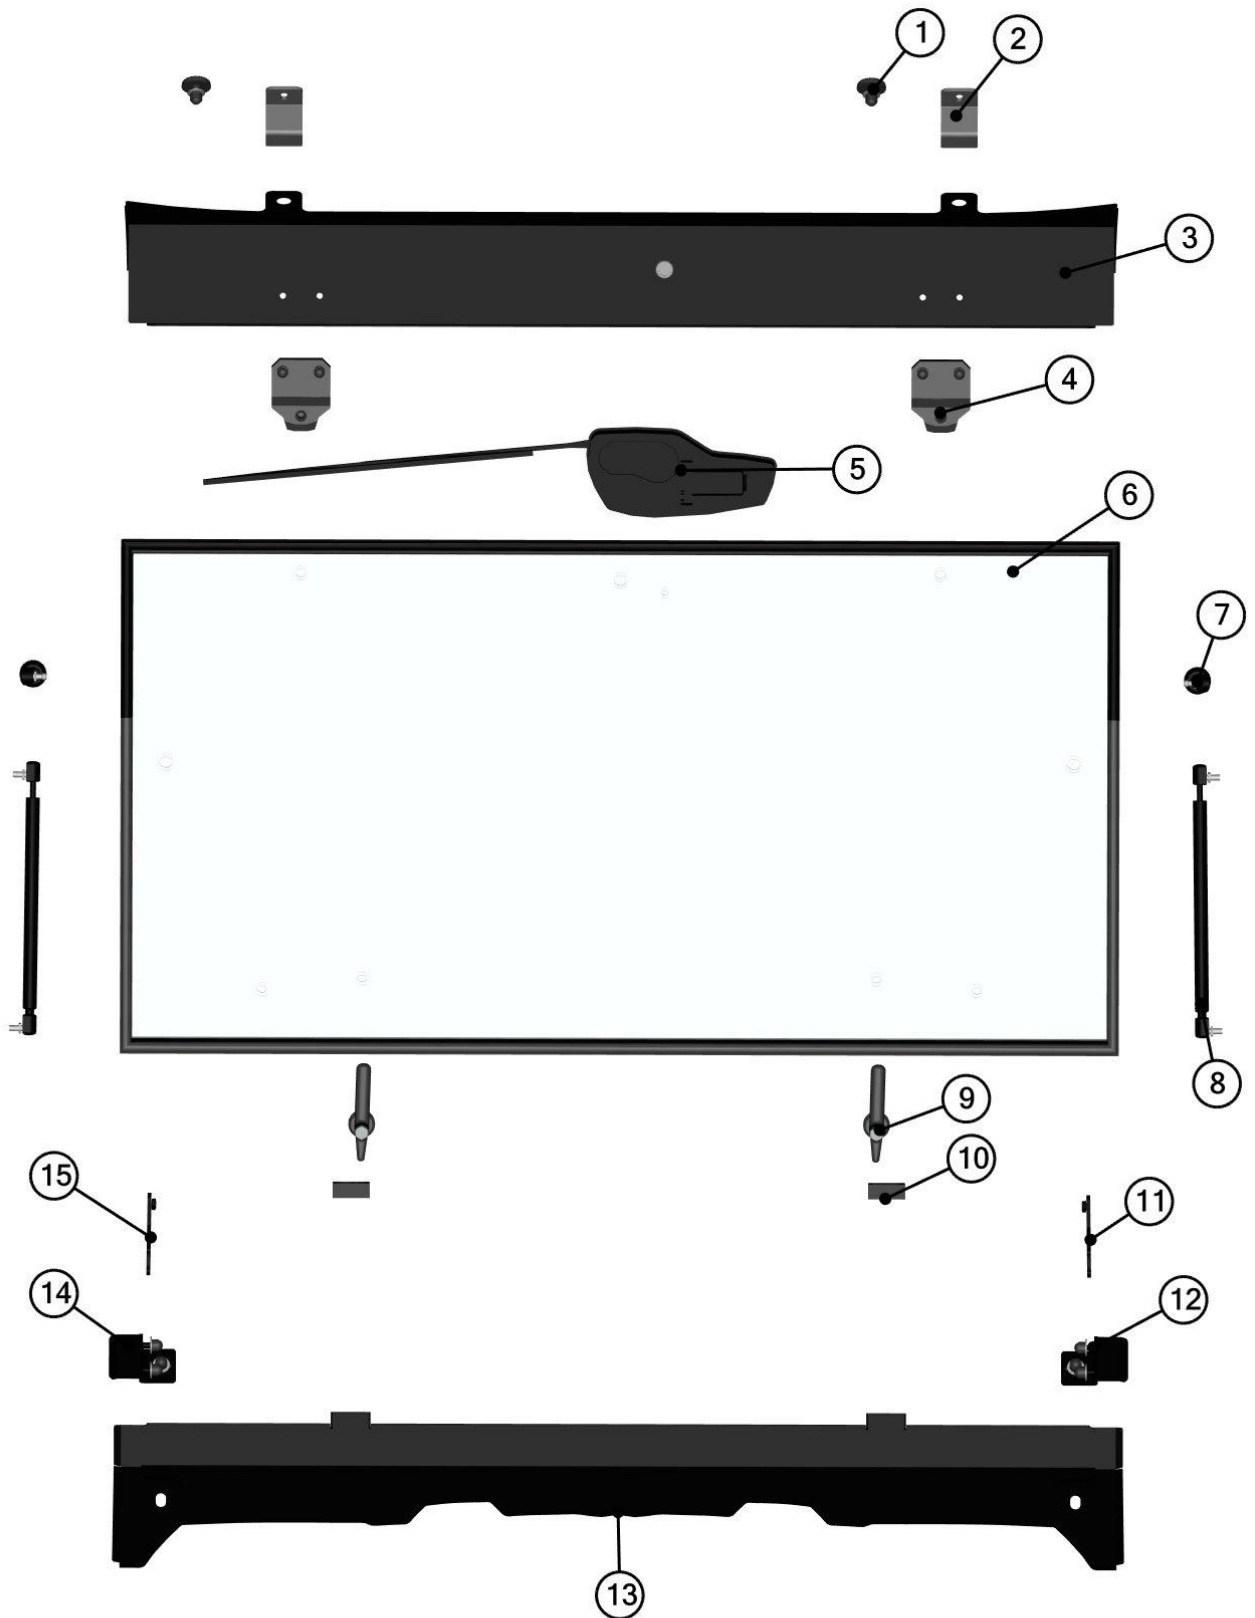

FRONT PANEL MOVABLE

5

ID	Catalogue no.	Description	Qty
1	00-10M002	FIXING ASSEMBLY	2
2	32S03U02-10-010	FRONT UPPER LEDGE HOLDER	2
3	32S03U02-10W002	FRONT UPPER LEDGE WELDED	1
4	00-10M012	FRONT HINGE ASSEMBLY	2
5	00-115U-M001	WIPER ASSEMBLY	1
6	32S03U02-10M002	FRONT GLASS WITH SEAL	1
7	001693	GAS SPRING HOLDER	2
8	002494	GAS SPRING	2
9	00-10M023	FRONT GLASS LOCK ASSEMBLY	2
10	00-199U-010	FRONT GLASS STOP	2
11	32S03U02-10W003	RIGHT GAS SPRING HOLDER WELDED	1
12	32S01U02-10M010	RIGHT FRONT BOTTOM LEDGE HOLDER ASSEMBLY	1
13	32S03U02-10M001	FRONT BOTTOM LEDGE ASSEMBLY	1
14	32S01U02-10M009	LEFT FRONT BOTTOM LEDGE HOLDER ASSEMBLY	1
15	32S03U02-10W004	LEFT GAS SPRING HOLDER WELDED	1