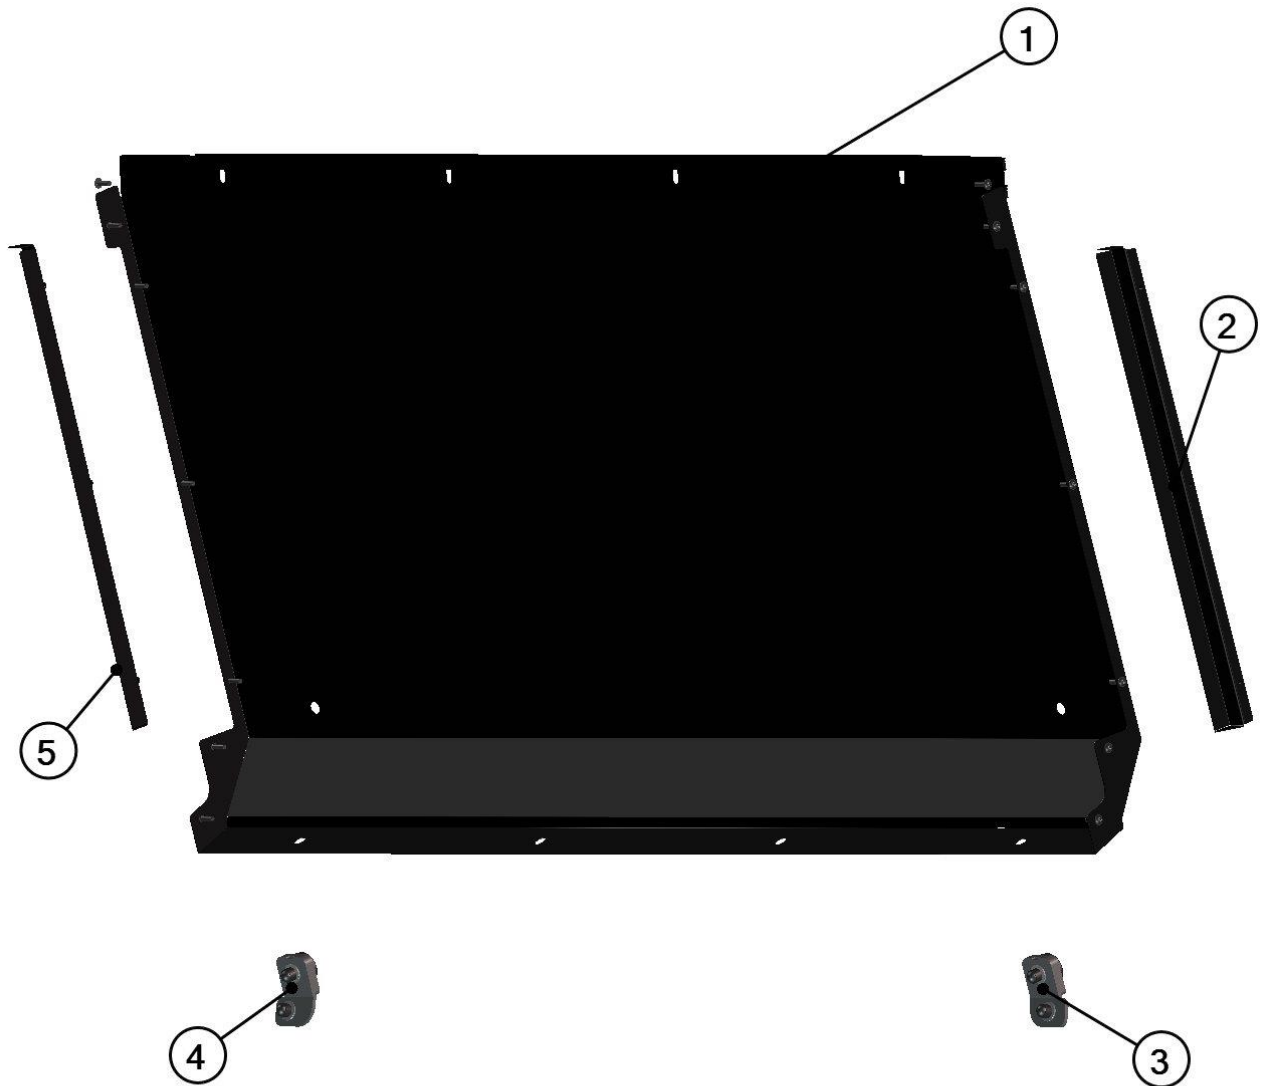

REAR ROOF ASSEMBLY

28

Id	Catalogue no.	Description	Qty
1	32S03U01-30-002	REAR ROOF PANEL	1
2	32S03U01-30W002	LEFT REAR ROOF LEDGE	1
3	32S01U02-30M002	LEFT REAR ROOF HOLDER ASSEMBLY	1
4	32S01U02-30M003	RIGHT REAR ROOF HOLDER ASSEMBLY	1
5	32S03U01-30W004	RIGHT REAR ROOF LEDGE	1