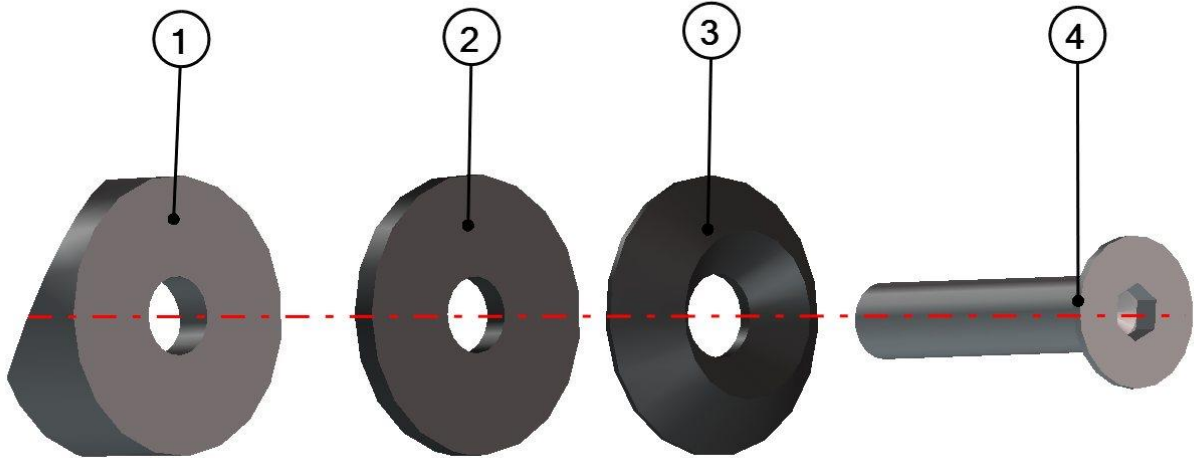

POLYCARBONATE FIXING ASSEMBLY
00-40M001

Id	Catalogue no.	Description	Qty
1	001736	SADDLE WASHER	1
2	001735	RUBBER WASHER	1
3	001715	PLASTIC WASHER	1
4	001701	SCREW M6x30	1