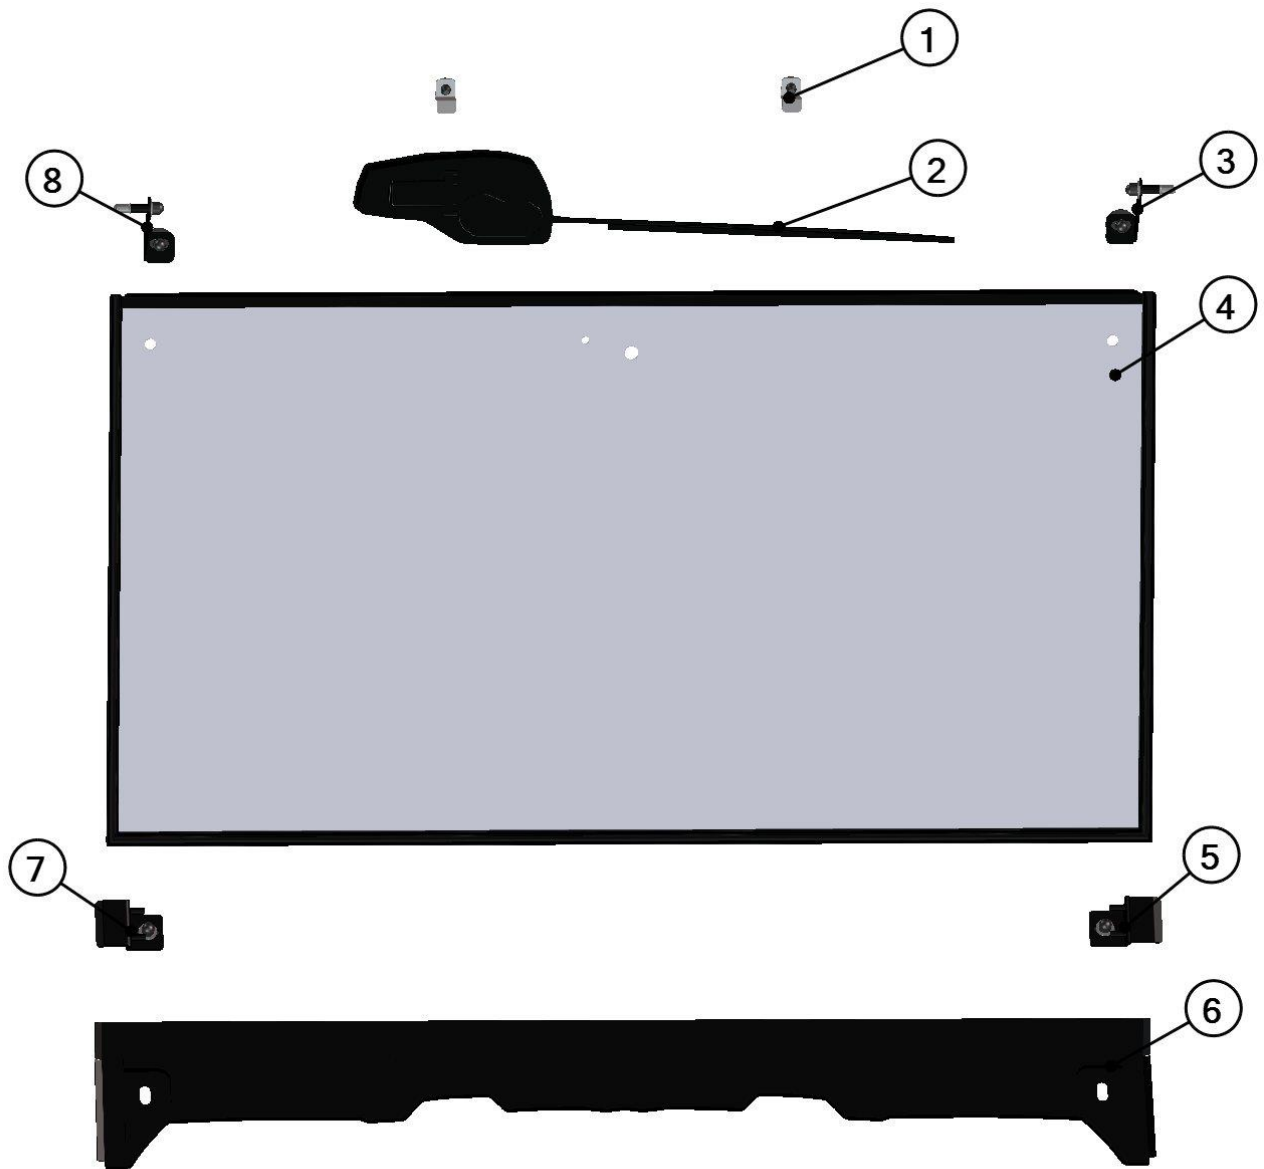

11

Id	Catalogue no.	Description	Qty
1	32S01U02-10M007	FRONT UPPER HOLDER ASSEMBLY	2
2	32S01U02-10M003	WIPER ASSEMBLY	1
3	32S01U02-10M004	RIGHT GLASS HOLDER	1
4	32S01U02-10M001	FRONT GLASS WITH SEALING	1
5	32S01U02-10M010	RIGHT FRONT BOTTOM LEDGE HOLDER	1
6	32S01U02-10M002	FRONT BOTTOM LEDGE	1
7	32S01U02-10M009	LEFT FRONT BOTTOM LEDGE HOLDER	1
8	32S01U02-10M005	LEFT GLASS HOLDER	1