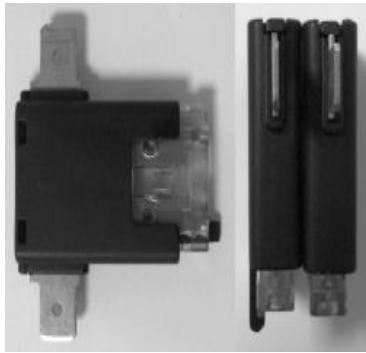

Position : 1
Catalogue no.: 002344

Position : 4
Catalogue no.: 001652