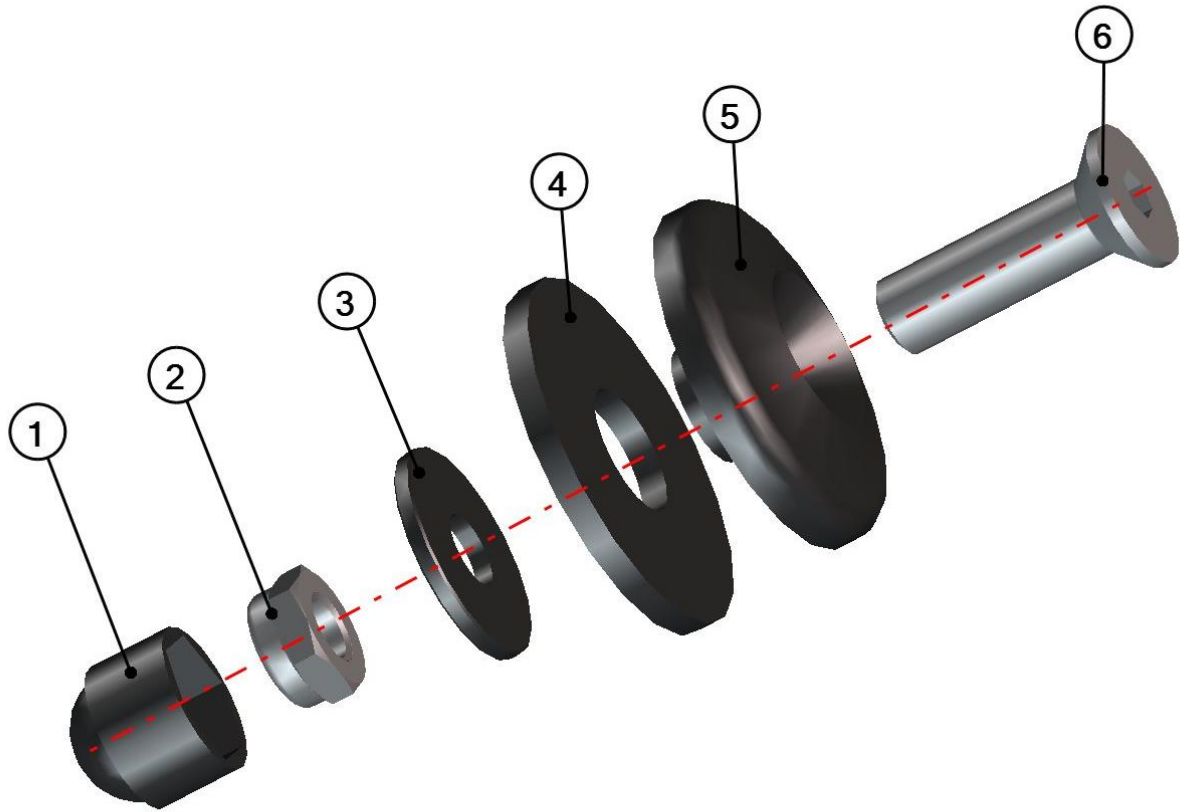

FIXING ASSEMBLY
32S01U02-30M004

Id	Catalogue no.	Description	Qty
1	001309	PLASTIC NUT COVER M8	1
2	001388	SELF-LOCKING NUT M8	1
3	003322	WASHER 8 LARGE	1
4	001428	RUBBER WASHER	1
5	001429	PLASTIC WASHER	1
6	002121	SCREW M8x30	1