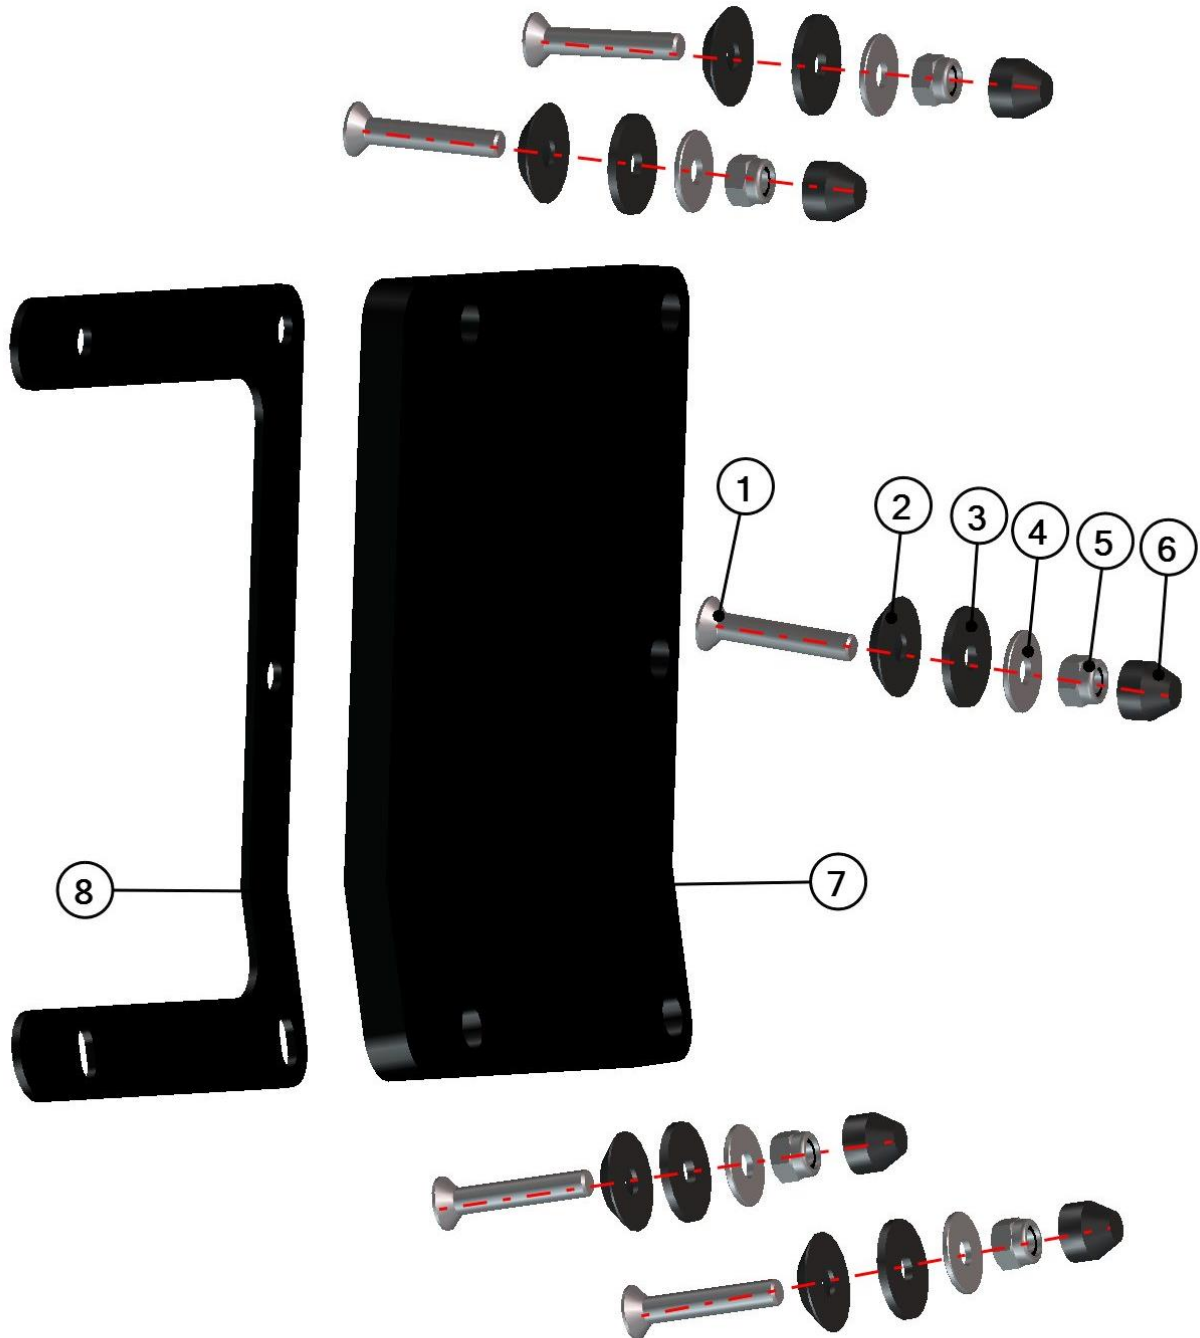

REAR SEALING ASSEMBLY
32S01U02-20M006

Id	Catalogue no.	Description	Qty
1	002952	SCREW M6x35	1
2	001715	PLASTIC WASHER	1
3	001735	RUBBER WASHER	1
4	001337	WASHER 6 LARGE	1
5	001392	SELF-LOCKING NUT M6	1
6	001348	PLASTIC NUT COVER OK 10	1
7	32S01U02-20-010	REAR SEALING EPDM	1
8	32S01U02-20-011	REAR SEALING LATH	1