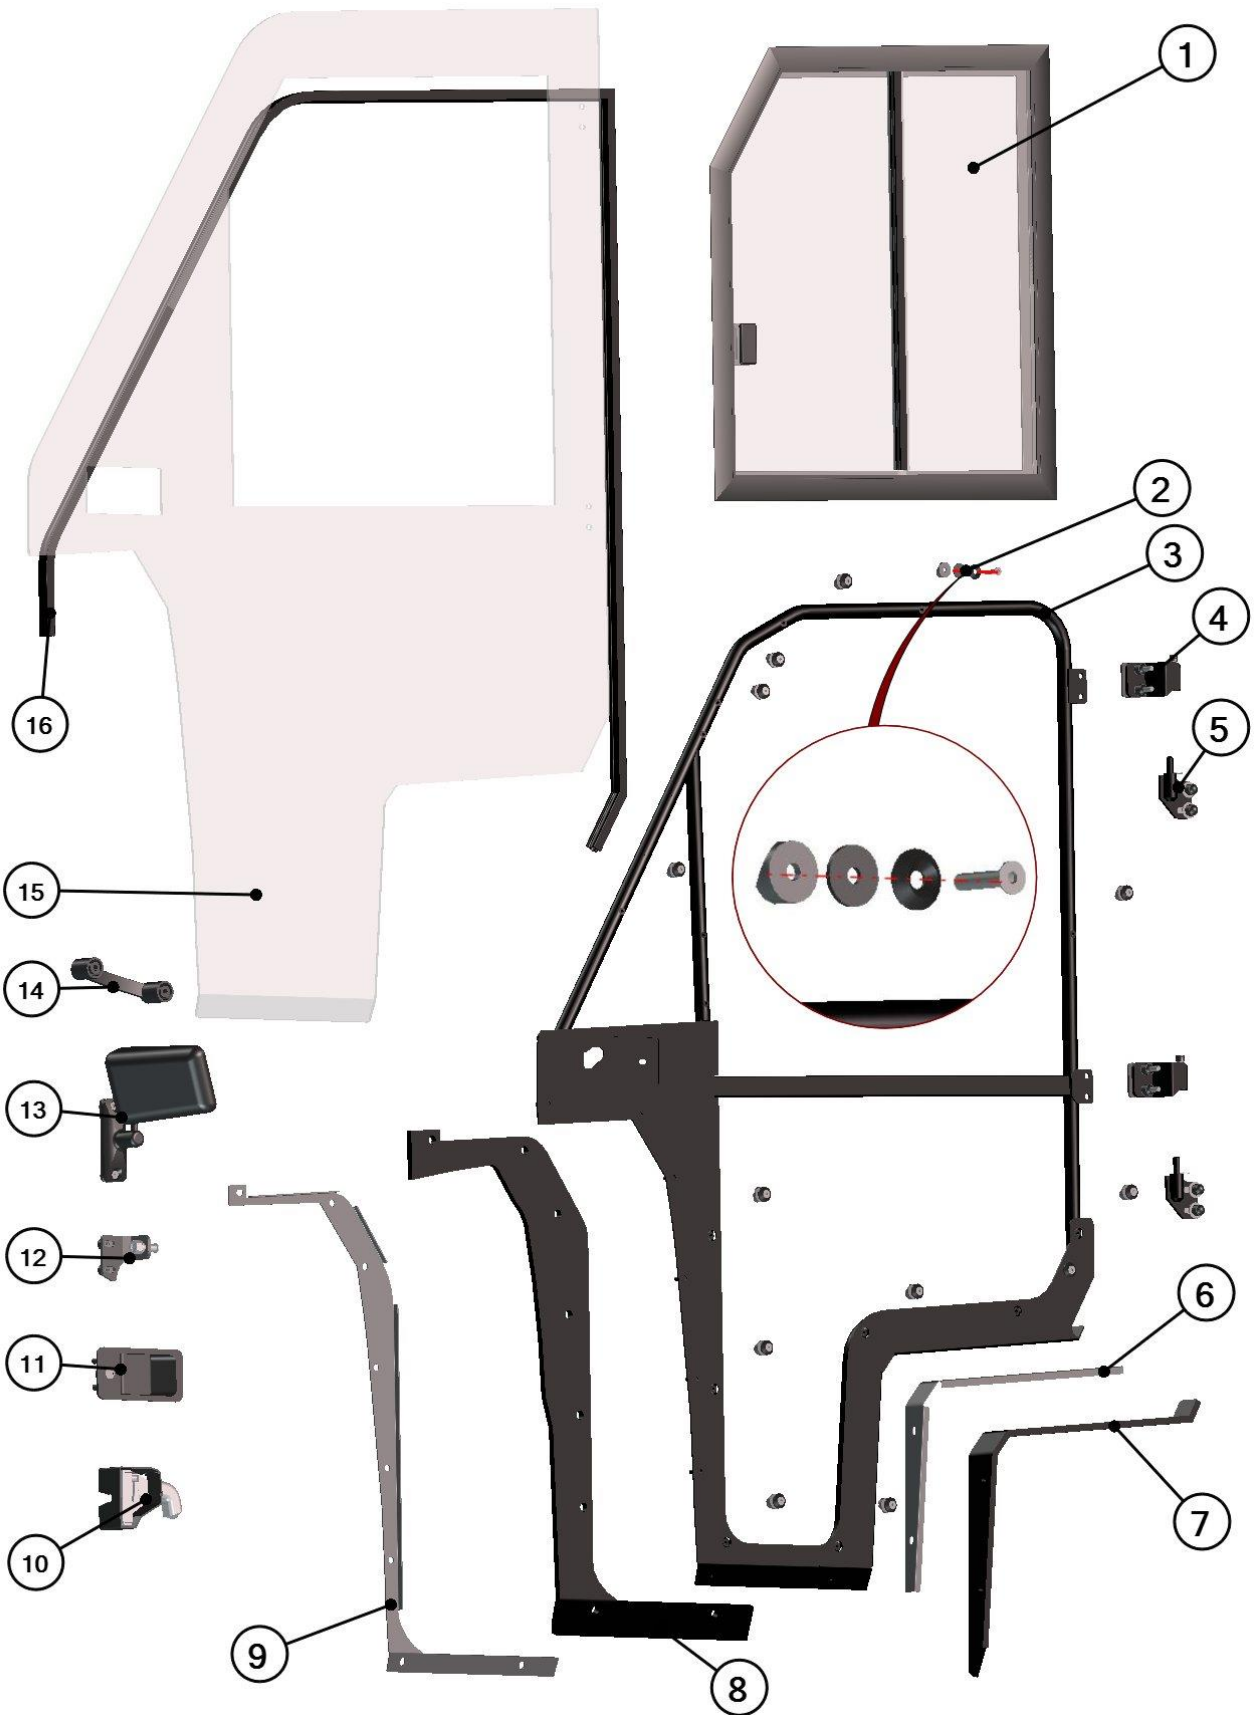

LEFT DOOR TABLE

Id	Catalogue no.	Description	Qty
1	32S01U02-40M001	LEFT FRONT WINDOW ASSEMBLY	1
2	00-40M001	POLYCARBONATE FIXING ASSEMBLY	13
3	32S01U02-40W001	LEFT FRONT DOOR FRAME	1
4	00-105U-M006	LEFT DOOR HINGE	2
5	00-105U-M002	LEFT FRAME HINGE	2
6	32S01U02-40-027	FRONT DOOR REAR SEALING EPDM	1
7	32S01U02-40-025	FRONT DOOR REAR SEALING LEDGE	1
8	32S01U02-50-004	FRONT DOOR SEALING FRONT EPDM	1
9	32S01U02-40-018	LEFT FRONT DOOR FRONT SEALING LEDGE	1
10	00-40M019	LEFT INNER DOOR LOCK	1
11	000841	OUTER DOOR LOCK	1
12	32S03U01-40M005	LEFT FRONT DOOR STOP ASSEMBLY	1
13	00-109U-M001	LEFT DOOR MIRROR	1
14	001703	DOOR HANDLE	1
15	32S01U02-40-005	LEFT FRONT DOOR POLYCARBONATE	1
16	001010^32S03U01-40M002	RUBBER PROFILE "SARAZIN"	1

RIGHT DOOR TABLE

Id	Catalogue no.	Description	Qty
1	32S01U02-50M001	RIGHT FRONT WINDOW ASSEMBLY	1
2	00-40M001	POLYCARBONATE FIXING ASSEMBLY	13
3	32S01U02-50W001	RIGHT FRONT DOOR FRAME	1
4	00-105U-M005	RIGHT DOOR HINGE	2
5	00-105U-M001	RIGHT FRAME HINGE	2
6	32S01U02-40-027	FRONT DOOR REAR SEALING EPDM	1
7	32S01U02-40-025	FRONT DOOR REAR SEALING LEDGE	1
8	32S01U02-50-004	FRONT DOOR SEALING FRONT EPDM	1
9	32S01U02-50-018	RIGHT FRONT DOOR FRONT SEALING LEDGE	1
10	00-50M019	RIGHT INNER DOOR LOCK	1
11	000841	OUTER DOOR LOCK	1
12	32S03U01-50M005	RIGHT FRONT DOOR STOP ASSEMBLY	1
13	00-109U-M002	RIGHT DOOR MIRROR	1
14	001703	DOOR HANDLE	1
15	32S01U02-50-005	RIGHT FRONT DOOR POLYCARBONATE	1
16	001010^32S03U01-40M002	RUBBER PROFILE "SARAZIN"	1