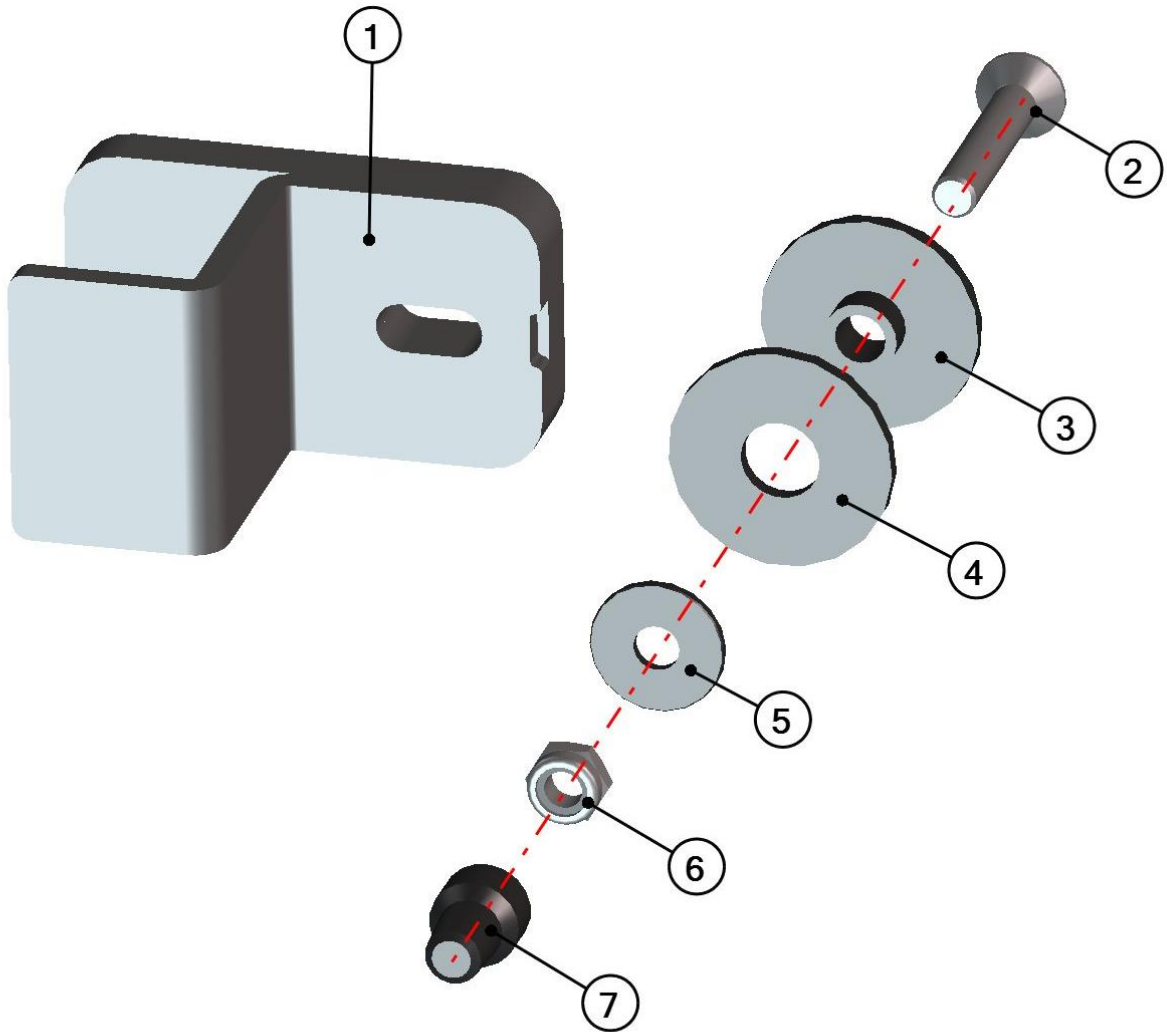

FRONT ROOF HOLDER ASSEMBLY
32S01U02-30M001

Id	Catalogue no.	Description	Qty
1	32S01U02-30W003	FRONT ROOF HOLDER WELDED	1
2	001694	SCREW M8x45	1
3	001429	PLASTIC WASHER	1
4	001428	RUBBER WASHER	1
5	003322	WASHER 8 LARGE	1
6	001388	SELF-LOCKING NUT M8	1
7	001308	PLASTIC NUT COVER OK 13 LONG	1