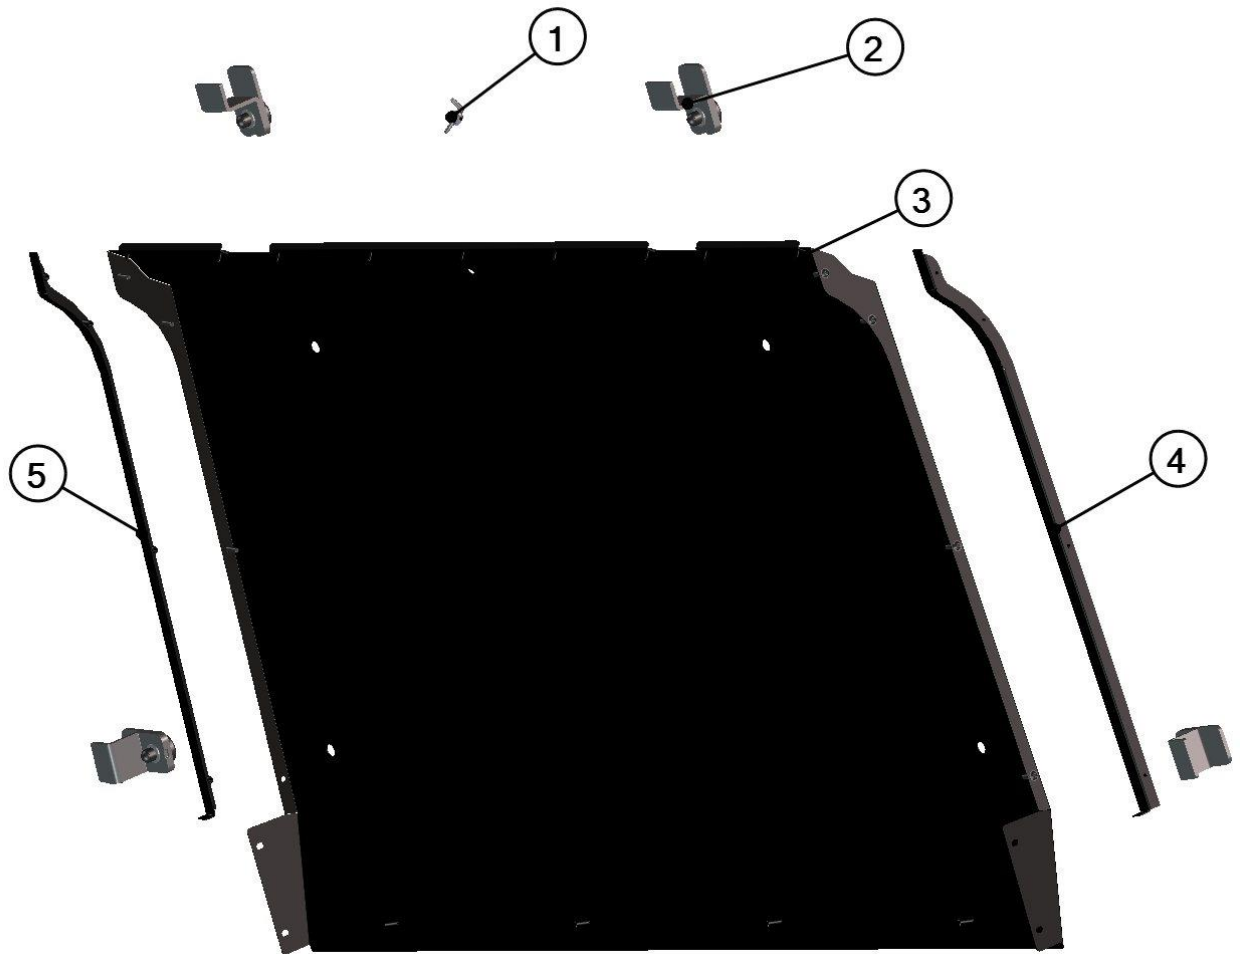

ROOF PANEL

23

Id	Catalogue no.	Description	Qty
1	32S03U01-30M001	FRONT ROOF ASSEMBLY	1
2	32S03U01-30M002	REAR ROOF ASSEMBLY	1

FRONT ROOF ASSEMBLY

25

26

Id	Catalogue no.	Description	Qty
1	001775	BUSHING WASHER HOSE	1
2	32S03U01-30M003	ROOF HOLDER ASSEMBLY	4
3	32S03U01-30W003	FRONT ROOF PANEL WELDED	1
4	32S01U02-30W001	LEFT FRONT ROOF LEDGE	1
5	32S01U02-30W004	RIGHT FRONT ROOF LEDGE	1