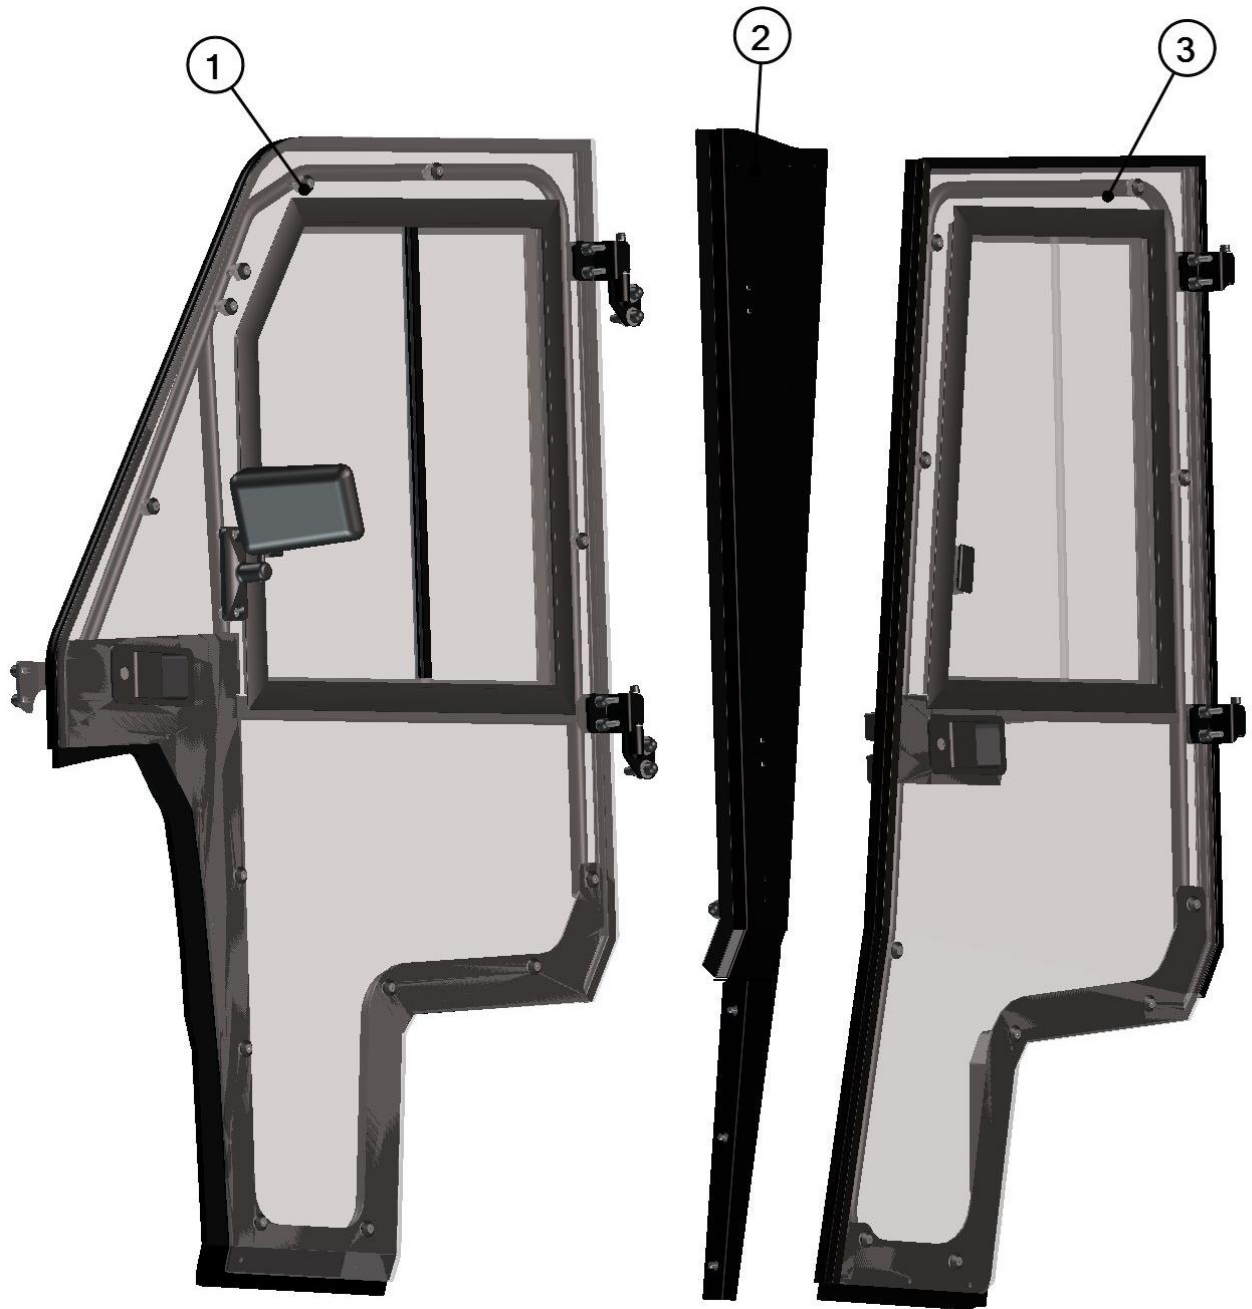

LEFT DOOR TABLE

Id	Catalogue no.	Description	Qty
1	32S03U01-40M002	LEFT FRONT DOOR	1
2	32S03U01-40M001	LEFT FRONT DOOR BASE	1
3	32S03U01-40M003	LEFT REAR DOOR	1

RIGHT DOOR TABLE

Id	Catalogue no.	Description	Qty
1	32S03U01-50M002	RIGHT FRONT DOOR	1
2	32S03U01-50M001	RIGHT FRONT DOOR BASE	1
3	32S03U01-50M003	RIGHT REAR DOOR	1