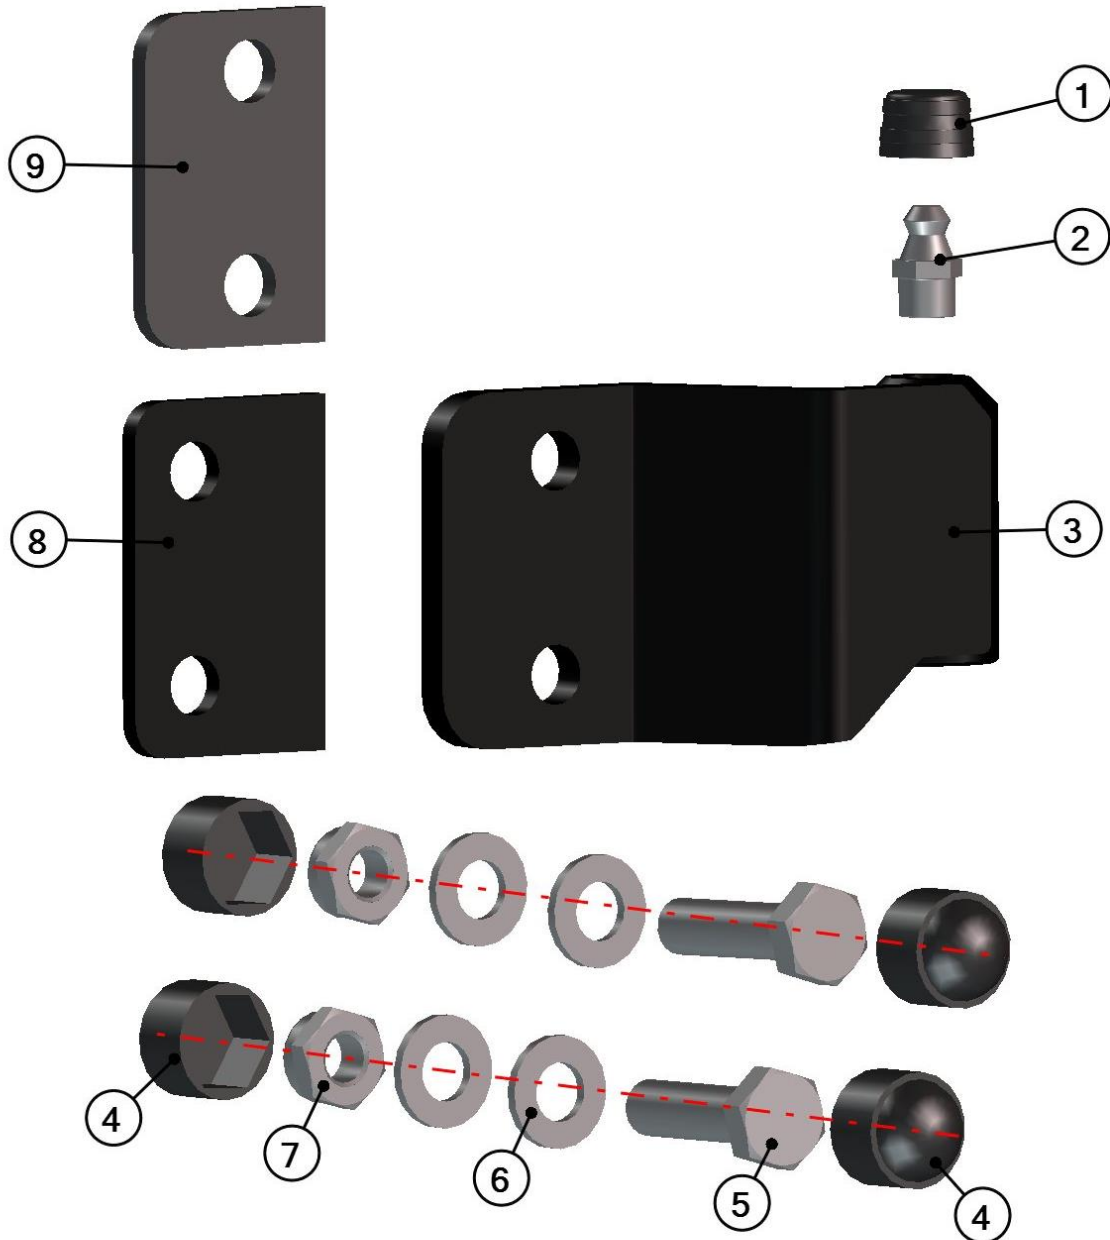

LEFT DOOR HINGE ASSEMBLY
00-105U-M006

Id	Catalogue no.	Description	Qty
1	001431	RUBBER COVER	1
2	001430	LUBRICATOR	1
3	00-105U-W006	LEFT REAR DOOR HINGE	1
4	001309	PLASTIC NUT COVER M8	4
5	001411	SCREW M8 x 30	2
6	001387	WASHER 8	4
7	001388	SELF-LOCKING NUT M8	2
8	00-105U-014	HINGE WASHER 1	1
9	00-105U-016	HINGE WASHER 2	1

For the right door hinge just use **00-105U-W005**.