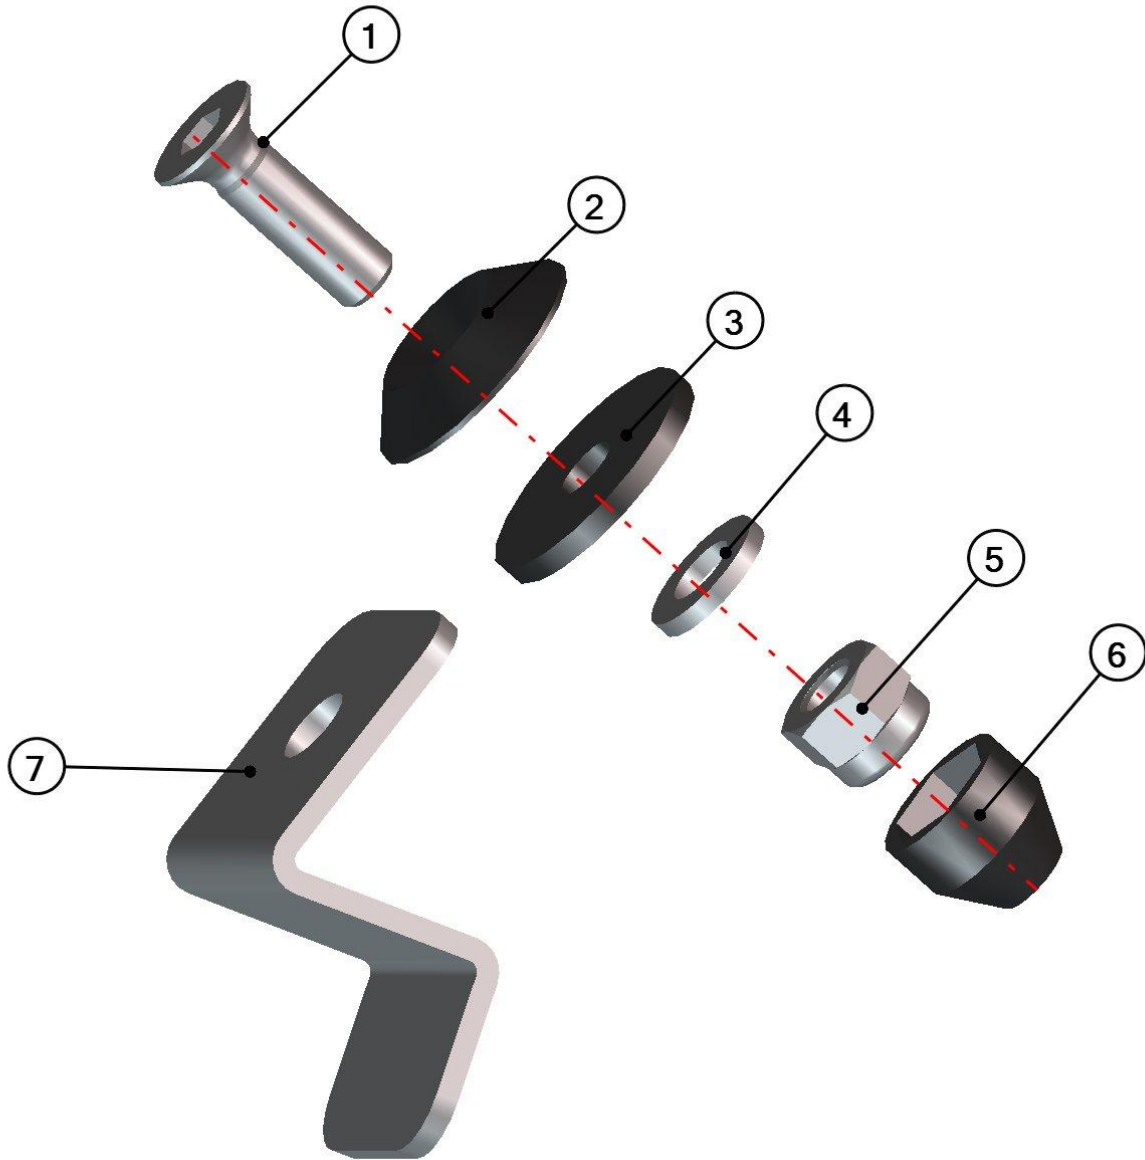

FRONT UPPER HOLDER ASSEMBLY
32S01U02-10M007

12

Id	Catalogue no.	Description	Qty
1	001761	SCREW M6x20	1
2	001715	PLASTIC WASHER	1
3	001735	RUBBER WASHER	1
4	001426	WASHER 6	1
5	001392	SELF-LOCKING NUT M6	1
6	001348	PLASTIC NUT COVER OK 10	1
7	32S01U02-10-014	FRONT UPPER HOLDER	1