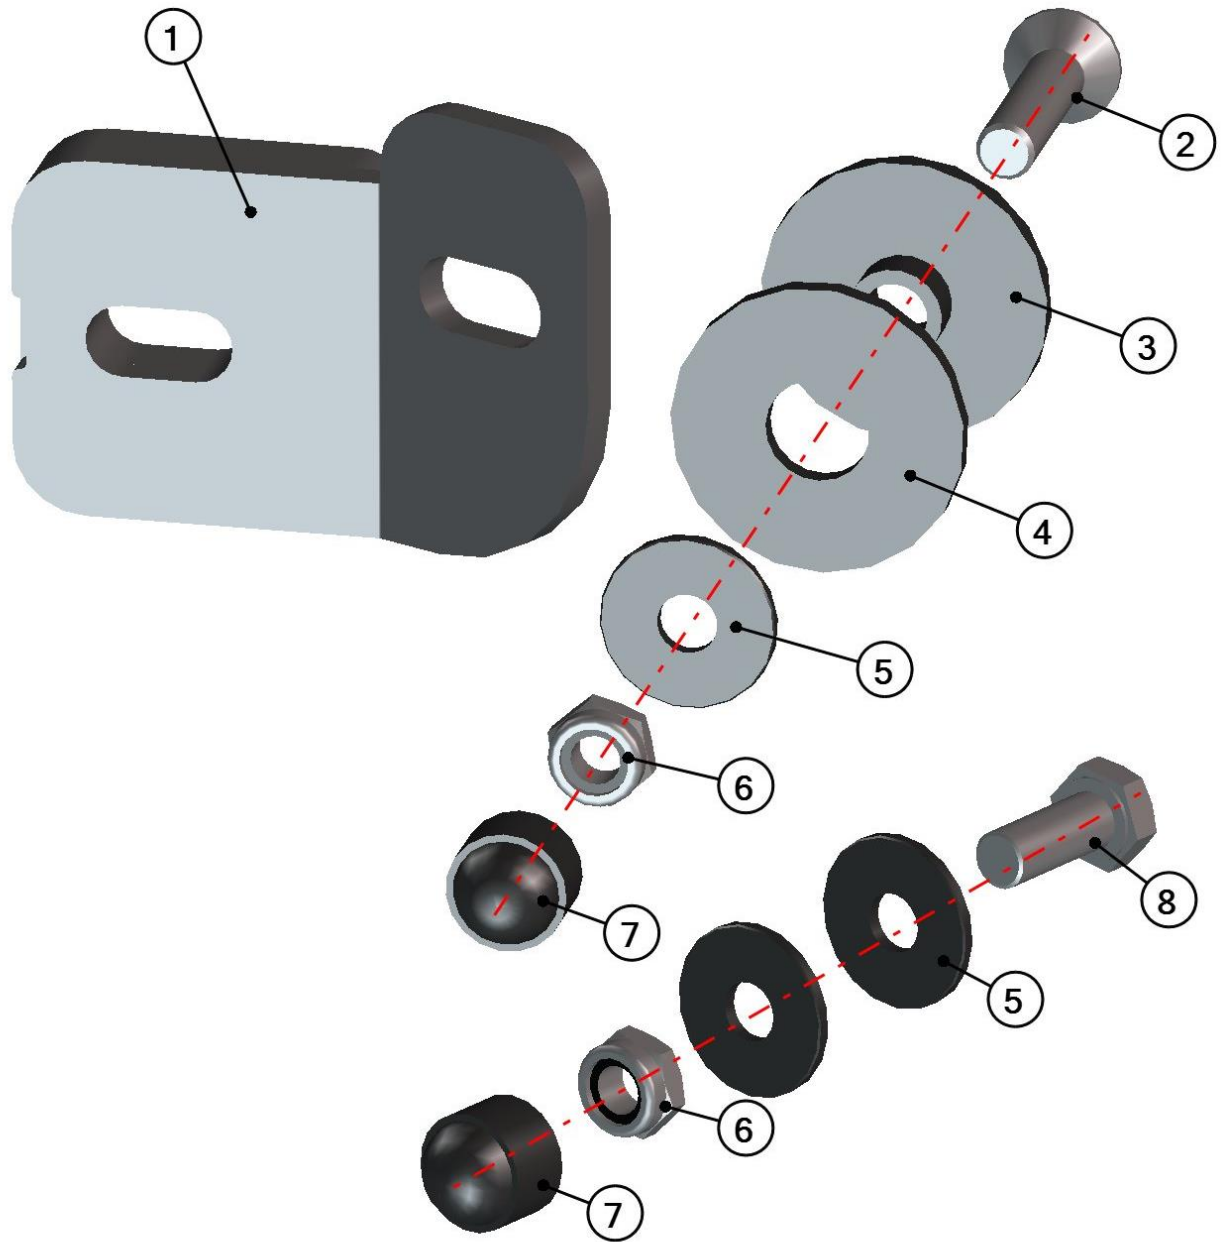

LEFT REAR ROOF HOLDER ASSEMBLY
32S01U02-30M002

30

Id	Catalogue no.	Description	Qty
1	32S01U02-30W002	LEFT REAR ROOF HOLDER WELDED	1
2	001760	SCREW M8x35	1
3	001429	PLASTIC WASHER	1
4	001428	RUBBER WASHER	1
5	003322	WASHER 8 LARGE	3
6	001388	SELF-LOCKING NUT M8	2
7	001309	PLASTIC NUT COVER M8	2
8	001437	SCREW M8x20	1

For the right rear roof holder welded just use **32S01U02-30W005**.