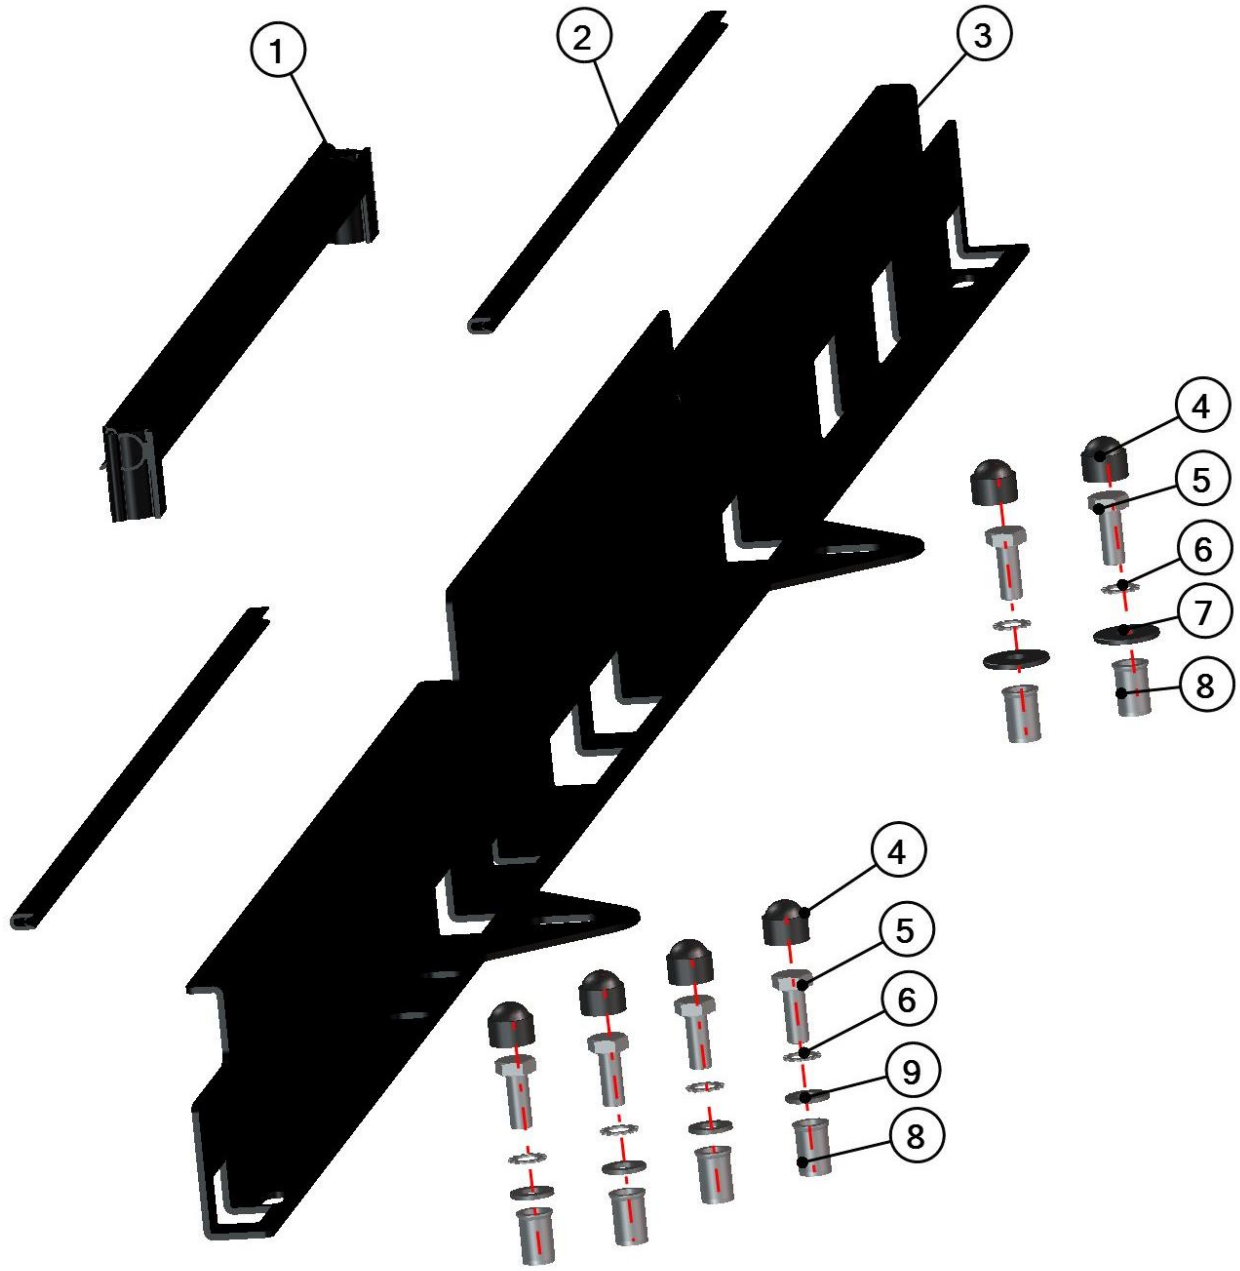

REAR BOTTOM LEDGE ASSEMBLY

32S01U02-20M001

Id	Catalogue no.	Description	Qty
1	001010^32S01U02-20M001	RUBBER PROFILE "SARAZIN"	1
2	001001^32S01U02-20M001	RUBBER PROFILE "LEMOVKA"	1
3	32S01U02-20-004	REAR BOTTOM LEDGE	1
4	001309	PLASTIC NUT COVER M8	6
5	001437	SCREW M8x20	6
6	001489	SERRATED LOCK WASHER 8	6
7	001407	WASHER 8 LARGE	2
8	001396	RIVET NUT M8x18	6
9	001387	WASHER 8	4