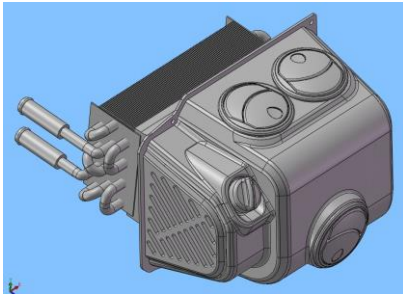

Position : 1
Catalogue no.: 002344