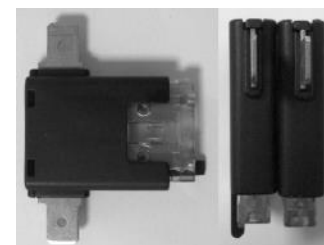

Position : 6

Catalogue no.: 002875