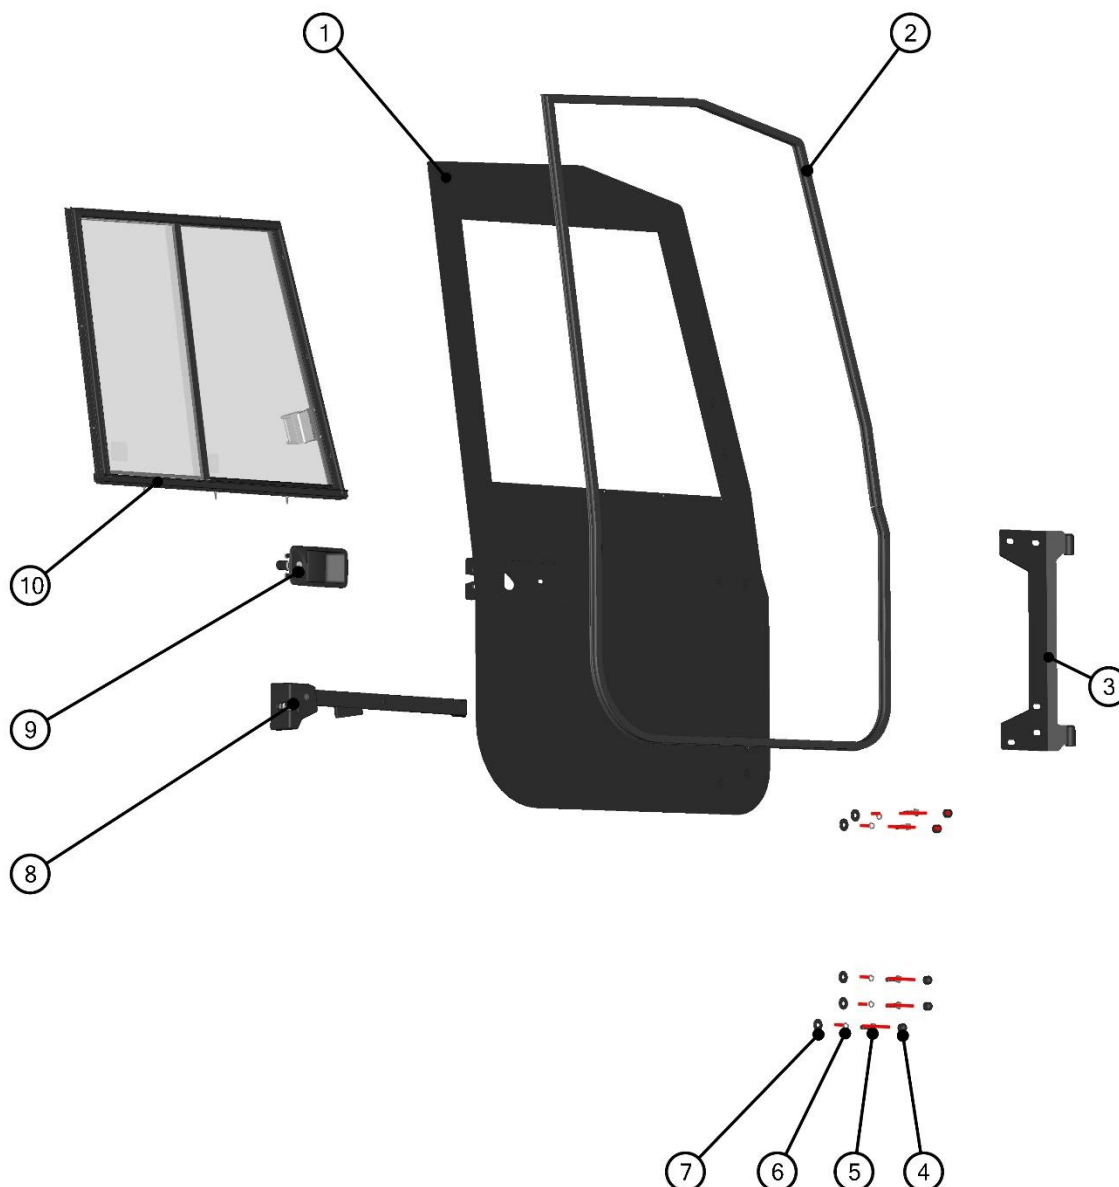

RIGHT DOOR ASSEMBLY

ID	Catalogue no.	Description	Qty
1	71S01K01-50W001	RIGHT DOOR WELDED	1
2	001010^71S01K01-50M001	RUBBER PROFILE SARAZIN	1
3	71S01K01-50W006	RIGHT DOOR HINGE LEDGE WELDED	1
4	001309	PLASTIC NUT COVER OK 13	5
5	001411	SCREW M8x30	5
6	001492	SPRING WASHER 8	5
7	003322	WASHER 8 LARGE	5
8	00-40M020	RIGHT INNER DOOR LOCK	1
9	000841	OUTER DOOR LOCK	1
10	71S01K01-50M007	RIGHT WINDOW ASSEMBLY	1