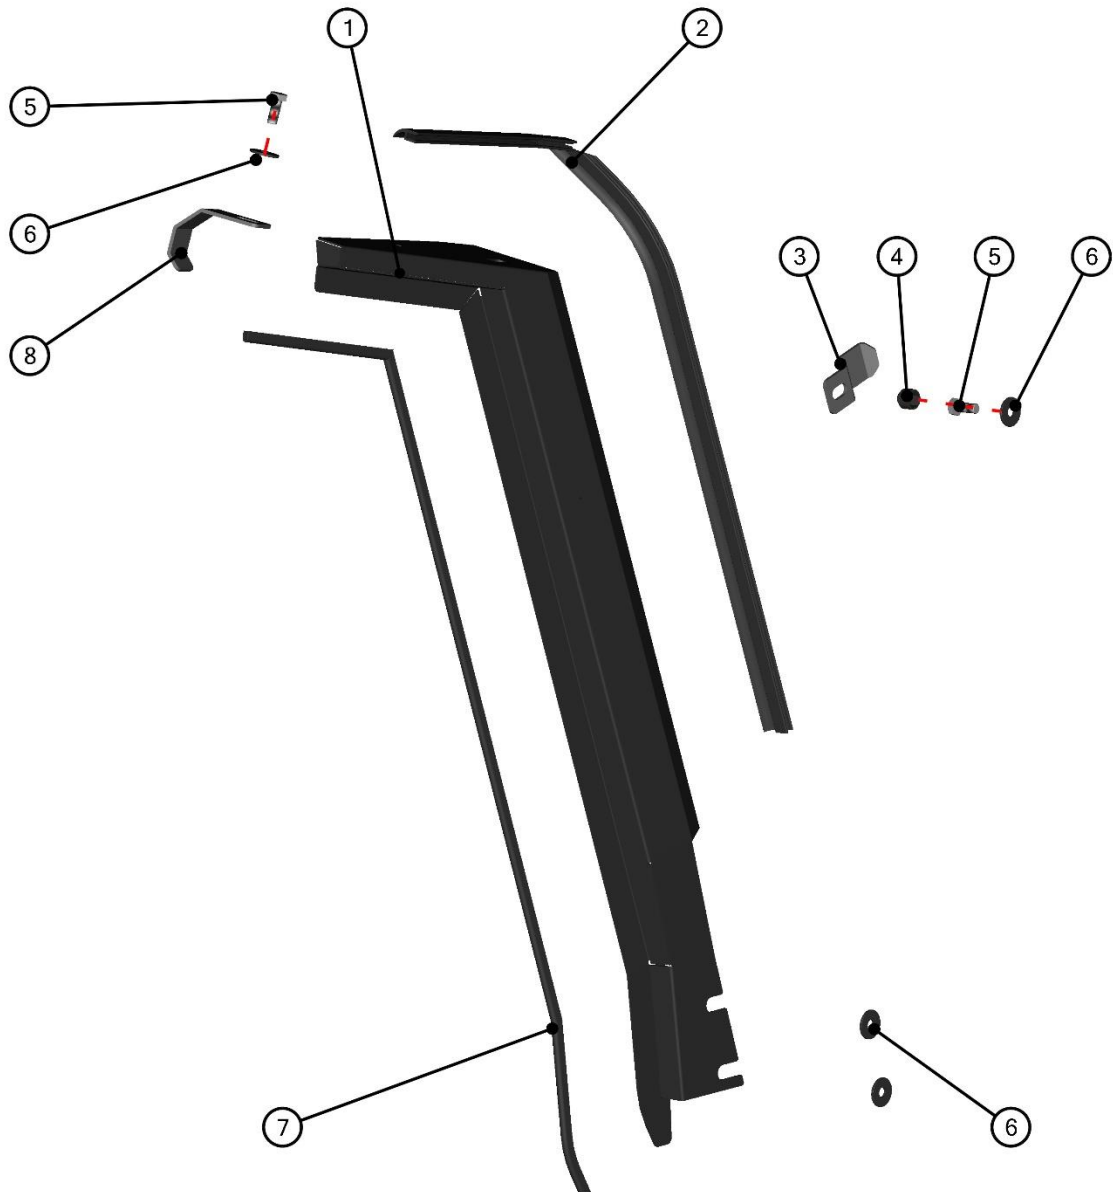

RIGHT FRONT COVER ASSEMBLY

ID	Catalogue no.	Description	Qty
1	71S01K01-50W020	RIGHT FRONT COVER	1
2	004332^71S01K01-50M020	RUBBER PROFILE PIRELI U	1
3	71S01K01-40-023	FRONT COVER CENTRAL HOLDER	1
4	001309	PLASTIC NUT COVER OK 13	1
5	001437	SCREW M8x20	2
6	003322	WASHER 8 LARGE	4
7	001001^71S01K01-50M020	RUBBER PROFILE LEMOVKA	1
8	71S01K01-40-027	FRONT COVER UPPER HOLDER	1