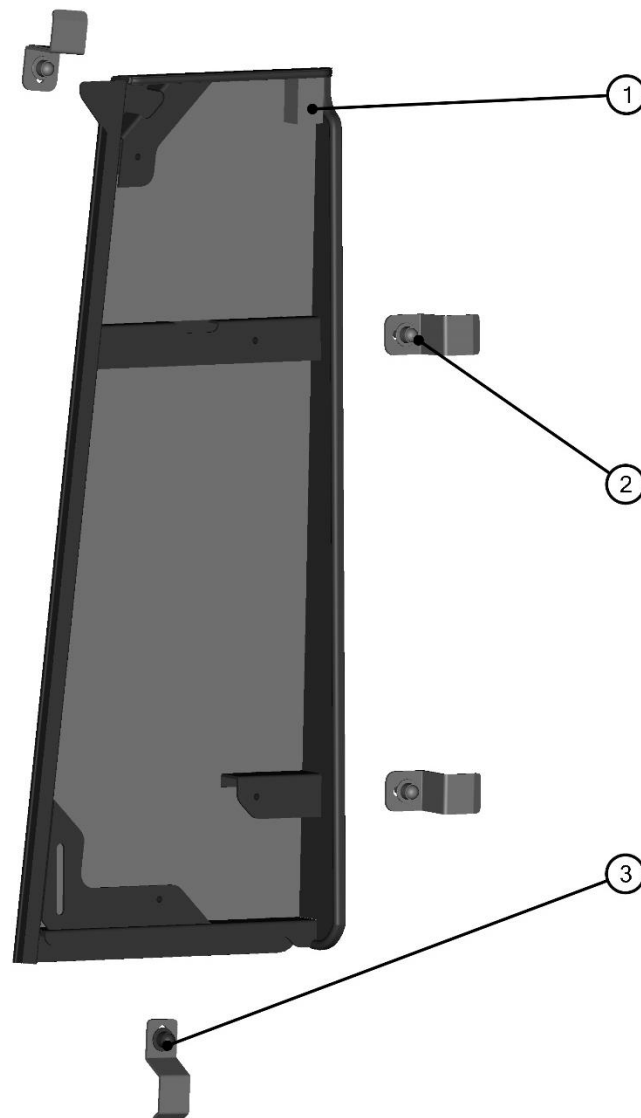

RIGHT DOOR BASE ASSEMBLY

ID	Catalogue no.	Description	Qty
1	71S01K01-50M011	RIGHT DOOR BASE	1
2	57S01U03-40M012	BASE HOLDER ASSEMBLY	3
3	71S01K01-40M012	DOOR BASE BOTTOM HOLDER	1