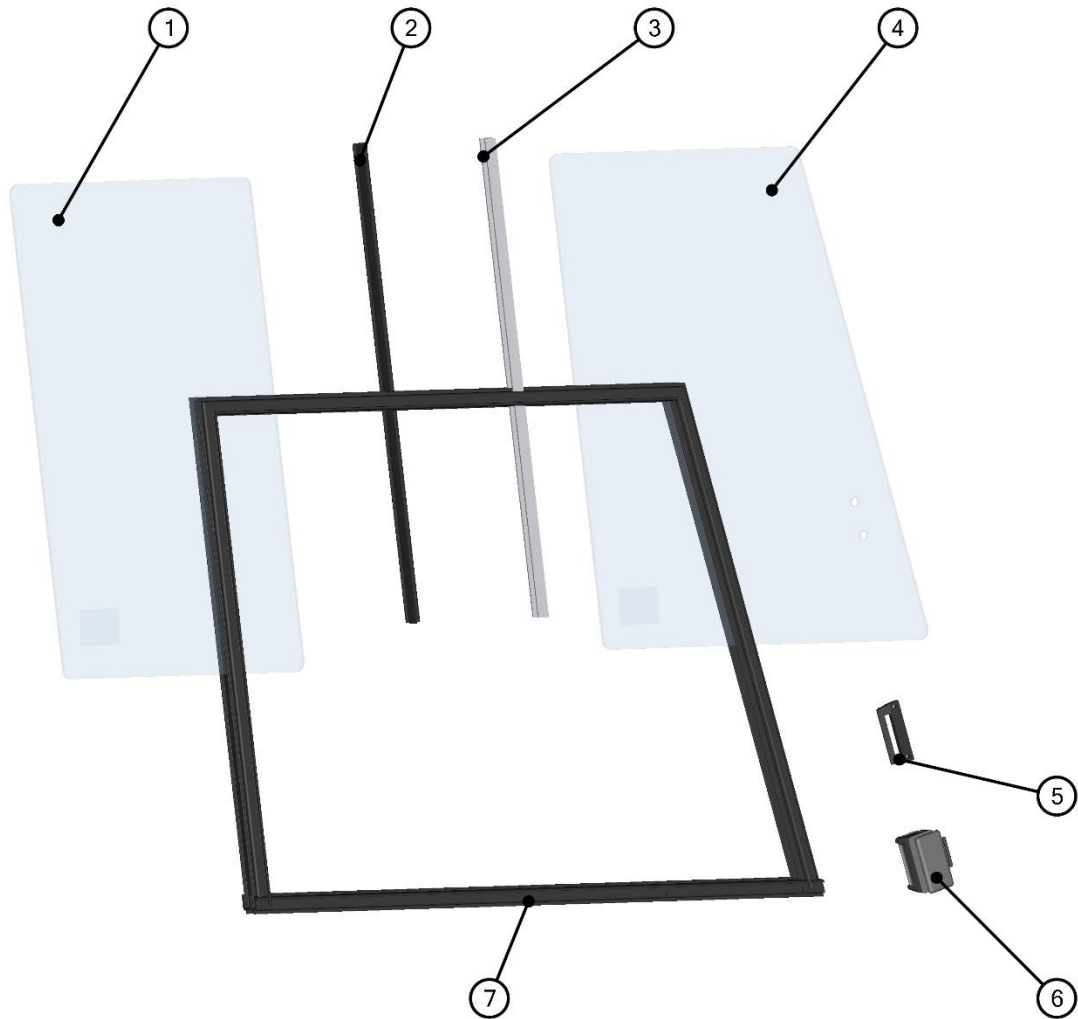

RIGHT DOOR WINDOW ASSEMBLY

ID	Catalogue no.	Description	Qty
1	71S01K01-40-008	DOOR GLASS SOLID	1
2	001008^71S01K01-50M007	RUBBER PROFILE SAMETKA	1
3	001083^71S01K01-50M007	AL PROFILE U 12x12	1
4	71S01K01-40-009	DOOR GLASS MOVABLE	1
5	001762	GLASS STOP	1
6	00-40M017	GLASS LOCK	1
7	71S01K01-50-007	RIGHT DOOR WINDOW FRAME	1