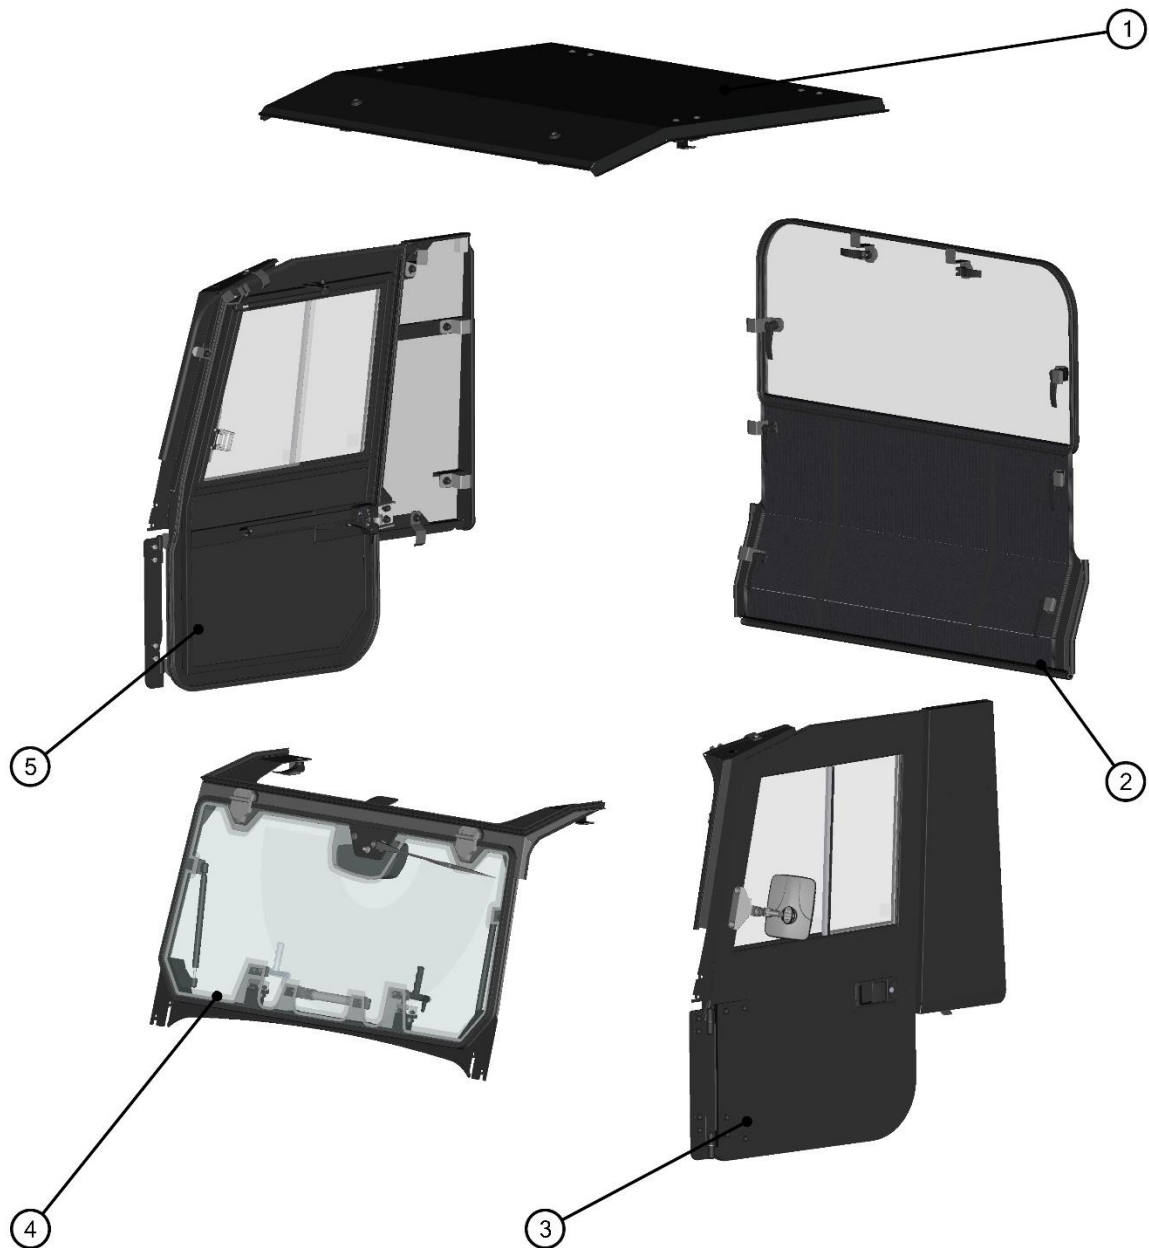

SPARE - PARTS CATALOGUE

MAHINDRA

ROXOR 2

1. Select the panel that interests you and go to the appropriate catalog page.

HONDA
PIONEER 1000

5

ID	Catalogue no.	Description	Qty	Page
1	XXSXXUXXSXX	ROOF PANEL	1	19
2	XXSXXUXXSXX	REAR PANEL	1	22
3	XXSXXUXXSXX	LEFT DOOR	1	32
4	XXSXXUXXSXX	FRONT PANEL	1	7
5	XXSXXUXXSXX	RIGHT DOOR	1	46

CAB PREVIEW

4

ALL PANELS

5

ID	Catalogue no.	Description	Qty
1	71S01K01S30	ROOF PANEL	1
2	71S01K01S20	REAR PANEL	1
3	71S01K01S40	LEFT DOOR	1
4	71S01K01S10	FRONT PANEL	1
5	71S01K01S50	RIGHT DOOR	1

Page

ROOF PANEL