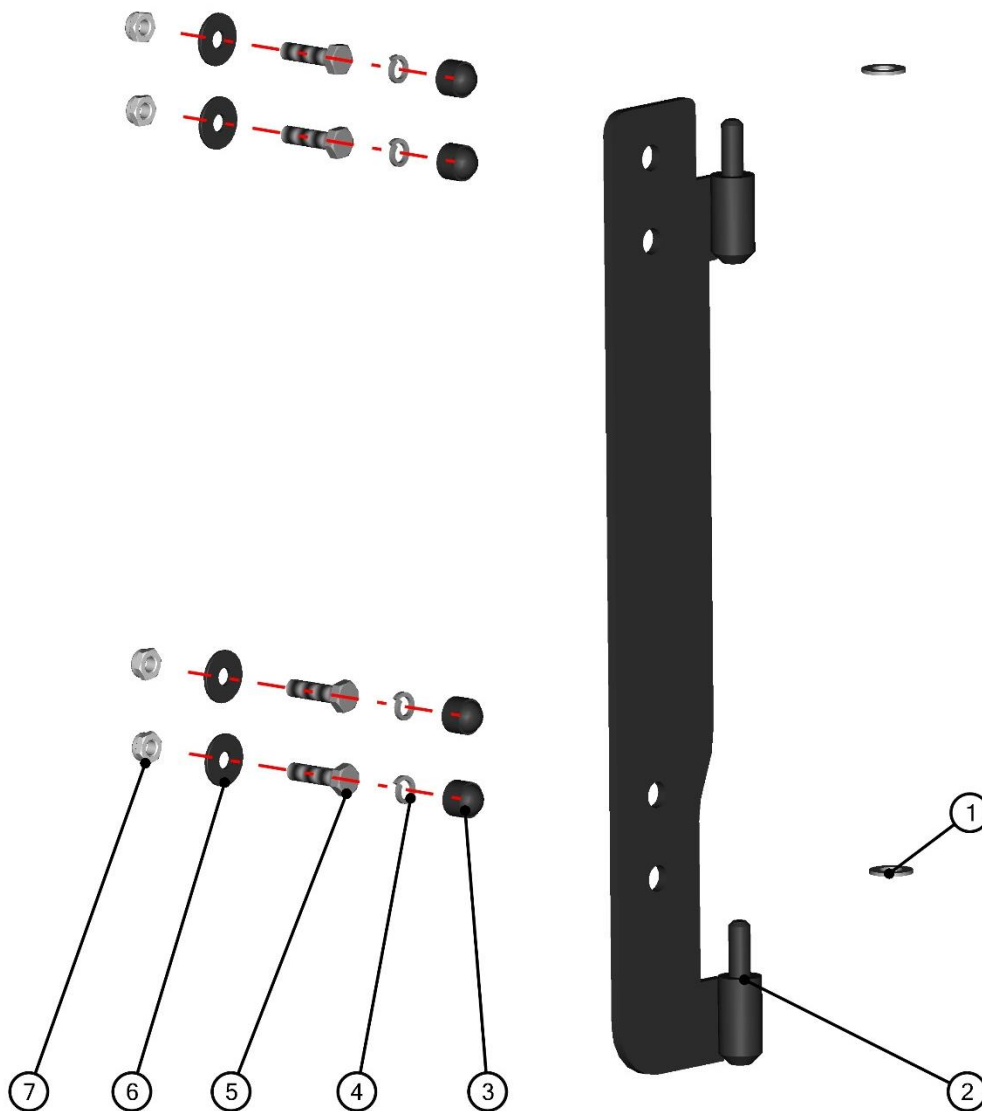

LEFT HINGE LEDGE ASSEMBLY

26

ID	Catalogue no.	Description	Qty
1	004447	WASHER 10	2
2	71S01K01-40W004	LEFT DOOR HINGE LEDGE	1
3	001309	PLASTIC NUT COVER OK 13	4
4	001492	SPRING WASHER 8	4
5	001411	SCREW M8x30	4
6	003322	WASHER 8 LARGE	4
7	001388	SELF-LOCKING NUT M8	4