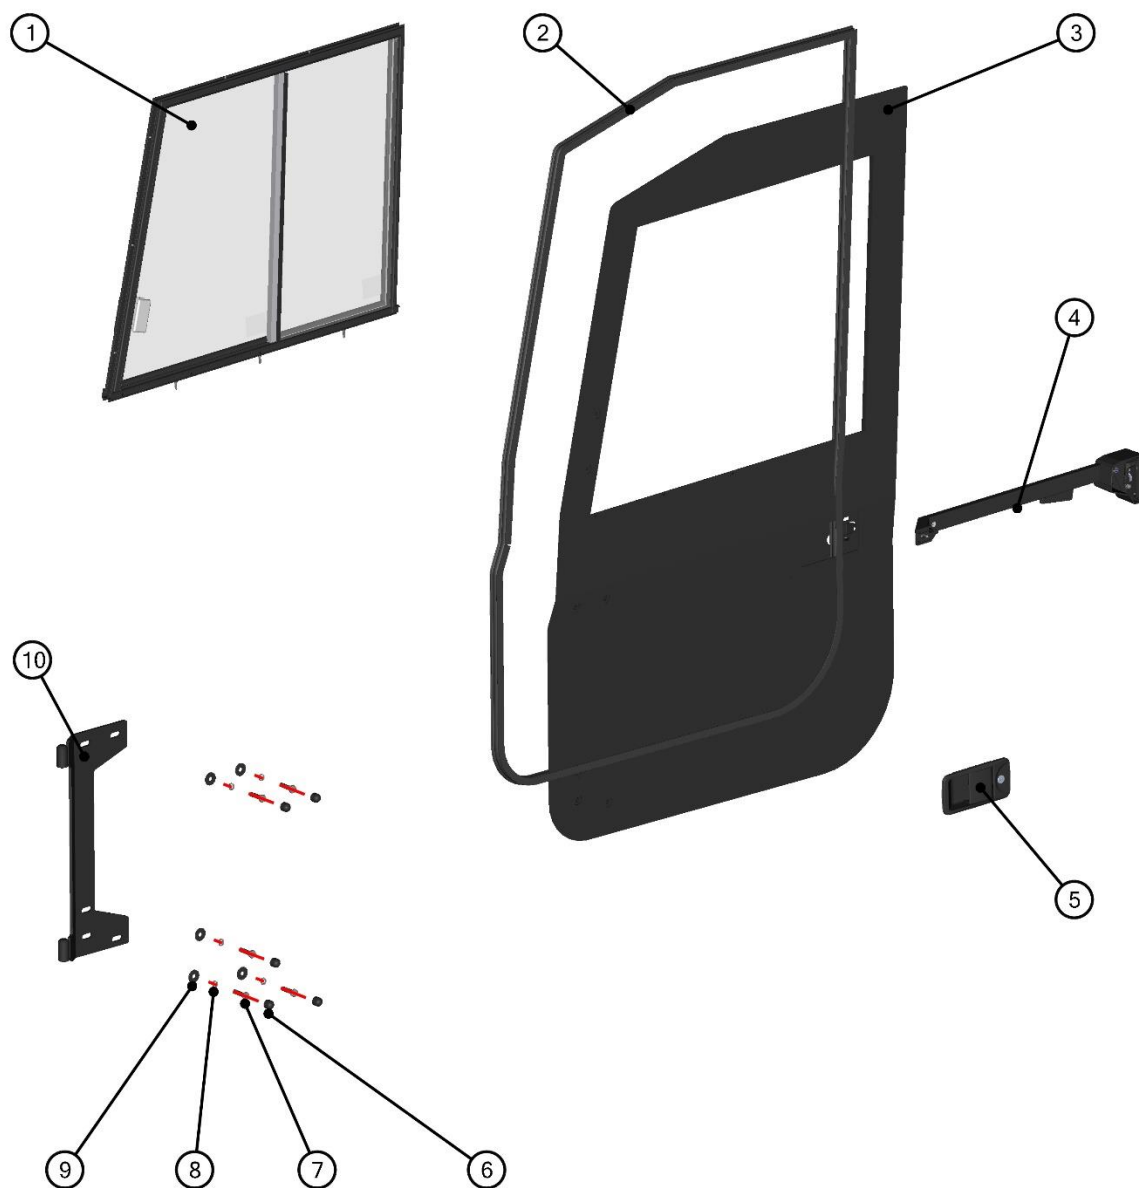

LEFT DOOR ASSEMBLY

ID	Catalogue no.	Description	Qty
1	71S01K01-40M007	LEFT DOOR WINDOW ASSEMBLY	1
2	001010^71S01K01-40M001	RUBBER PROFILE SARAZINE	1
3	71S01K01-40W001	LEFT DOOR WELDED	1
4	00-50M020	LEFT INNER DOOR LOCK	1
5	000841	OUTER DOOR LOCK	1
6	001309	PLASTIC NUT COVER OK 13	5
7	001411	SCREW M8x30	5
8	001492	SPRING WASHER 8	5
9	003322	WASHER 8 LARGE	5
10	71S01K01-40W006	LEFT HINGE LEDGE WELDED	1