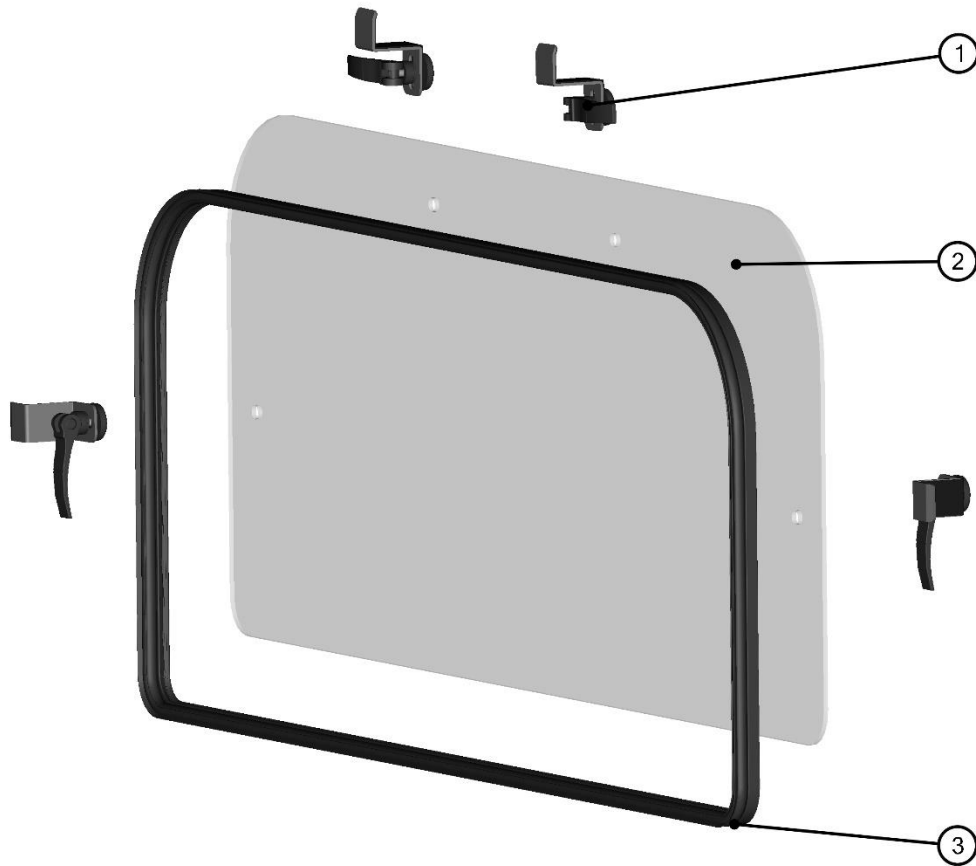

REAR PANEL

10

REAR PANEL ASSEMBLIES

ID	Catalogue no.	Description	Qty
1	71S01K01-20M003	REAR WINDOW ASSEMBLY	1
2	58S04U01-20M005	REAR BOTTOM HOLDER ASSEMBLY	4
3	71S01K01-20M001	REAR BOTTOM ASSEMBLY	1

REAR WINDOW ASSEMBLY