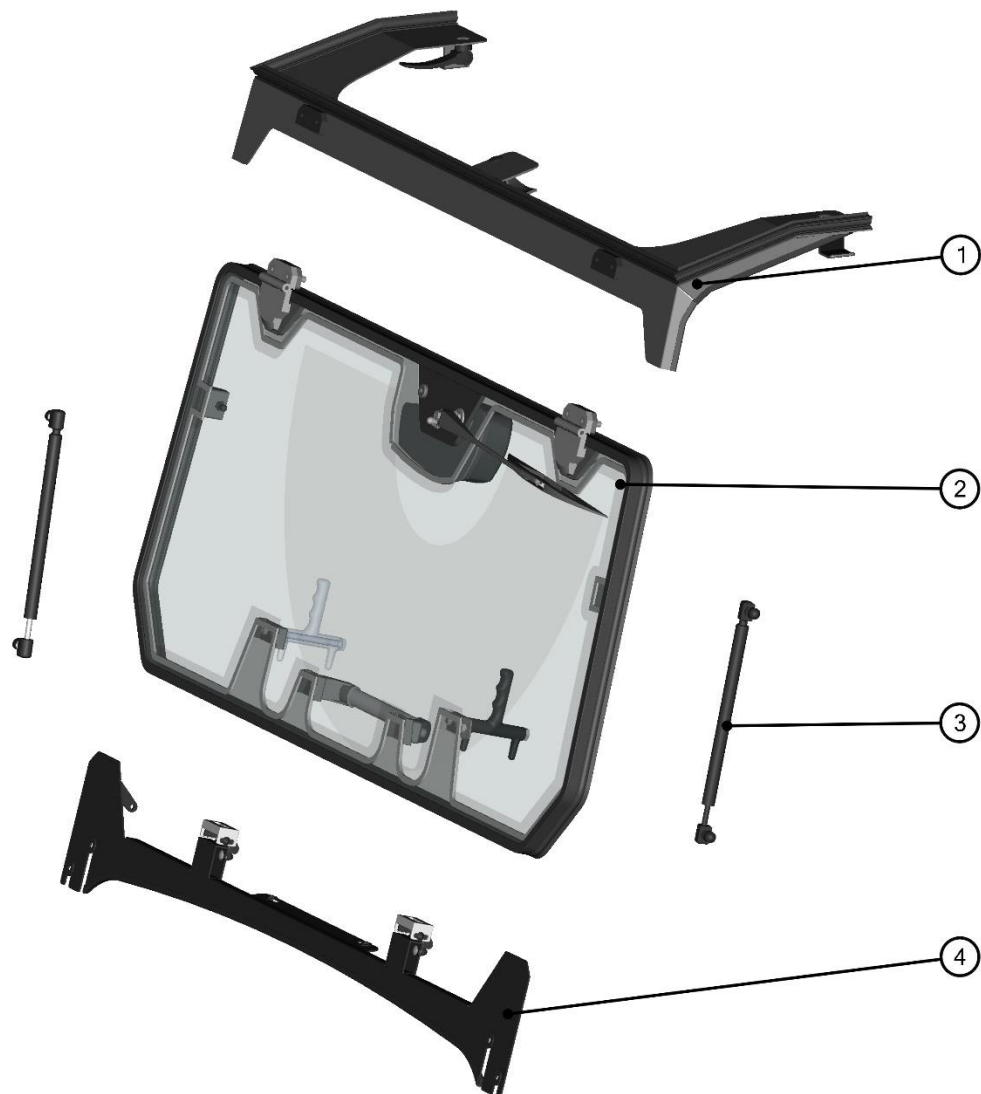

FRONT PANEL ASSEMBLIES

ID	Catalogue no.	Description	Qty
1	71S01K01-10M020	FRONT UPPER LEDGE ASSEMBLY	1
2	71S01K01-10M003	FRONT WINDOW ASSEMBLY	1
3	71S01K01-10M005	FRONT GAS SPRING ASSEMBLY	2
4	71S01K01-10M010	FRONT BOTTOM LEDGE ASSEMBLY	1