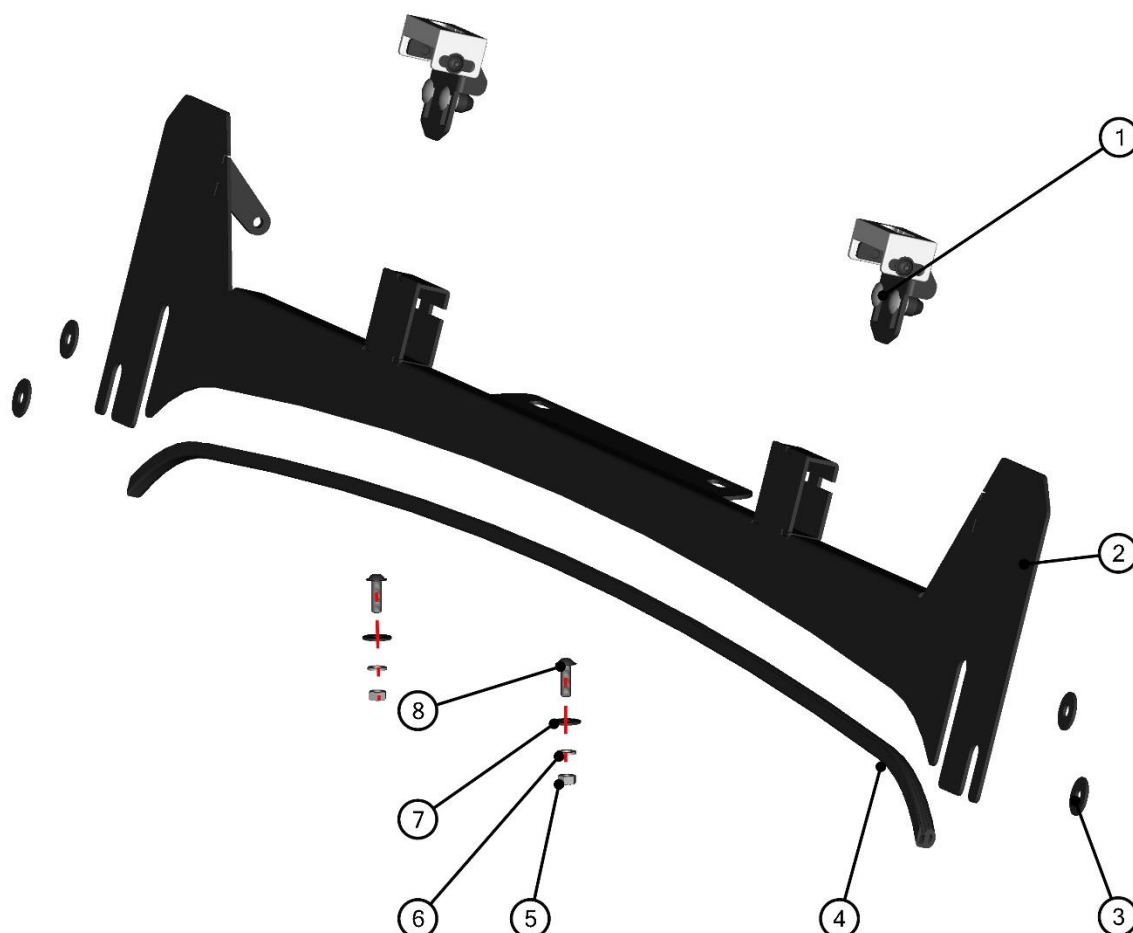

FRONT BOTTOM LEDGE ASSEMBLY

ID	Catalogue no.	Description	Qty
1	50S02U02-10M009	FRONT WINDOW STOP ASSEMBLY	2
2	71S01K01-10W010	FRONT BOTTOM LEDGE WELDED	1
3	003322	WASHER 8 LARGE	4
4	004134^71S01K01-10M010	RUBBER PROFILE U PIRELI SIDE	1
5	001425	NUT M6	2
6	001426	WASHER 6	2
7	004318	WASHER 6 LARGE	2
8	002192	SCREW M6x20	2