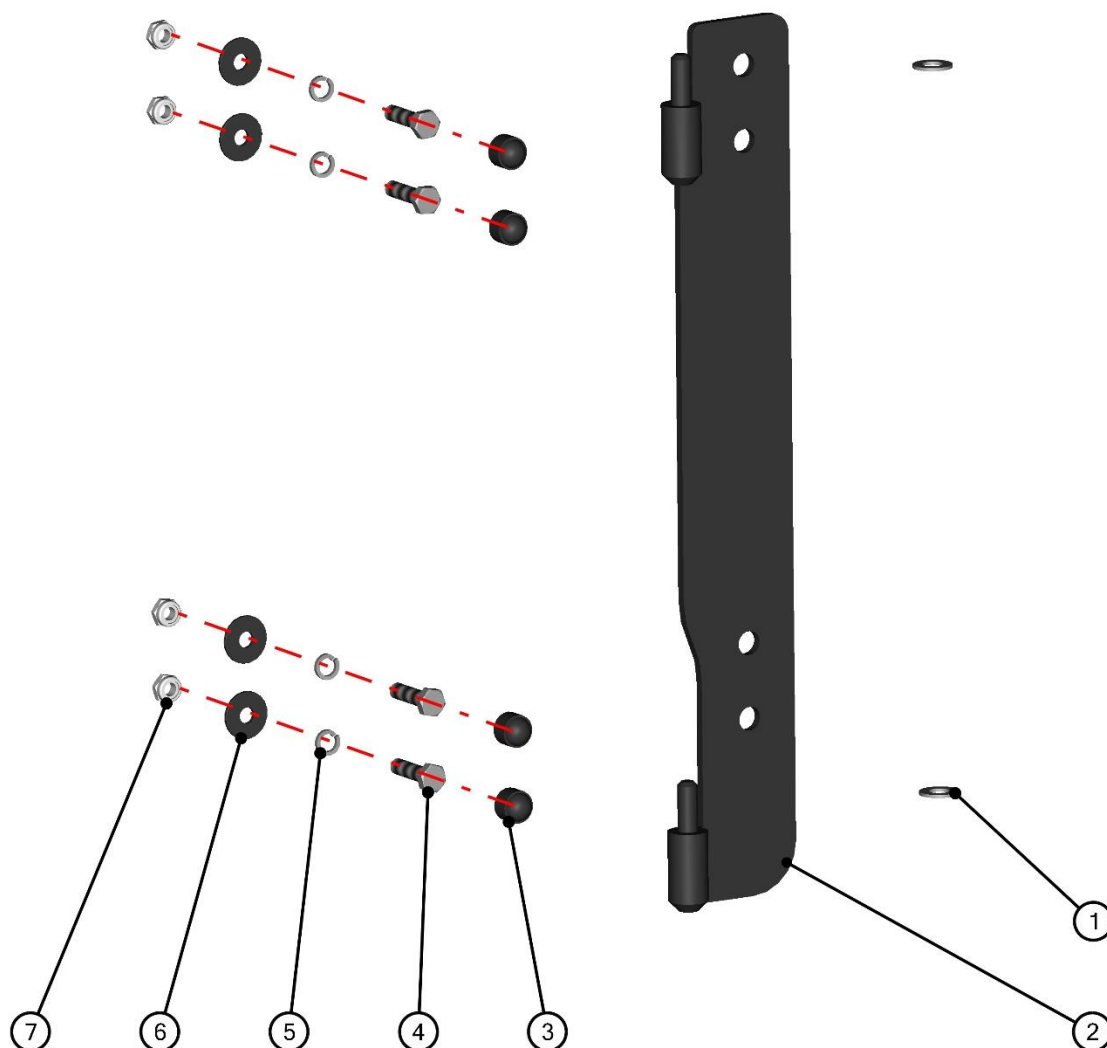

RIGHT HINGE LEDGE ASSEMBLY

32

ID	Catalogue no.	Description	Qty
1	004447	WASHER 10	2
2	71S01K01-50W004	RIGHT HINGE LEDGE WELDED	1
3	001309	PLASTIC NUT COVER OK 13	4
4	001411	SCREW M8x30	4
5	001492	SPRING WASHER 8	4
6	003322	WASHER 8 LARGE	4
7	001388	SELF-LOCKING NUT M8	4