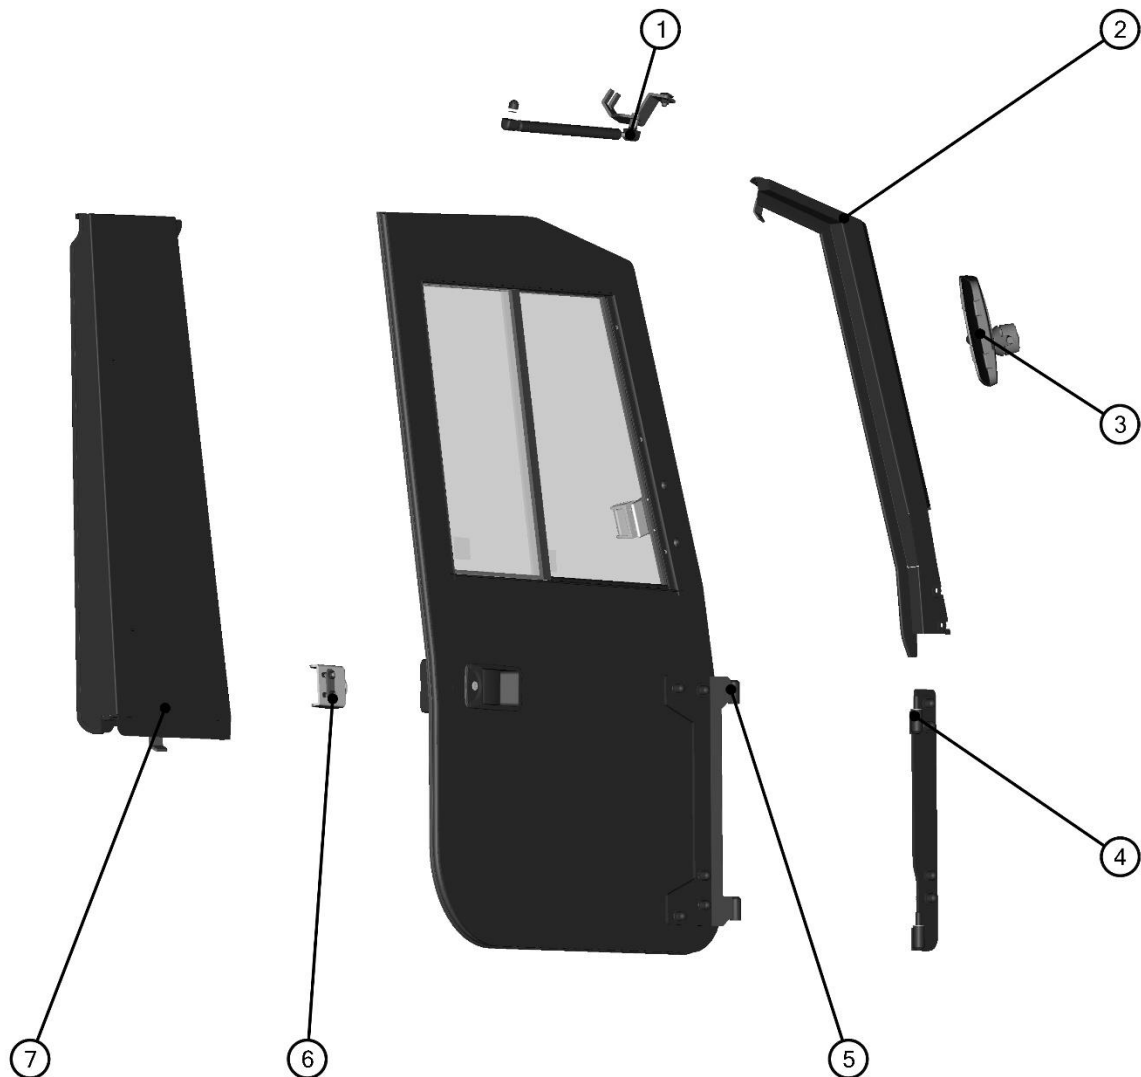

RIGHT DOOR ASSEMBLIES

29

ID	Catalogue no.	Description	Qty
1	71S01K01-50M021	RIGHT GAS SPRING HOLDER ASSEMBLY	1
2	71S01K01-50M020	RIGHT FRONT COVER ASSEMBLY	1
3	00-109U-M007	SIDE MIRROR ASSEMBLY	1
4	71S01K01-50M004	RIGHT HINGE LEDGE ASSEMBLY	1
5	71S01K01-50M001	RIGHT DOOR ASSEMBLY	1
6	71S01K01-40M015	DOOR STOP ASSEMBLY	1
7	71S01K01-50M010	RIGHT DOOR BASE ASSEMBLY	1