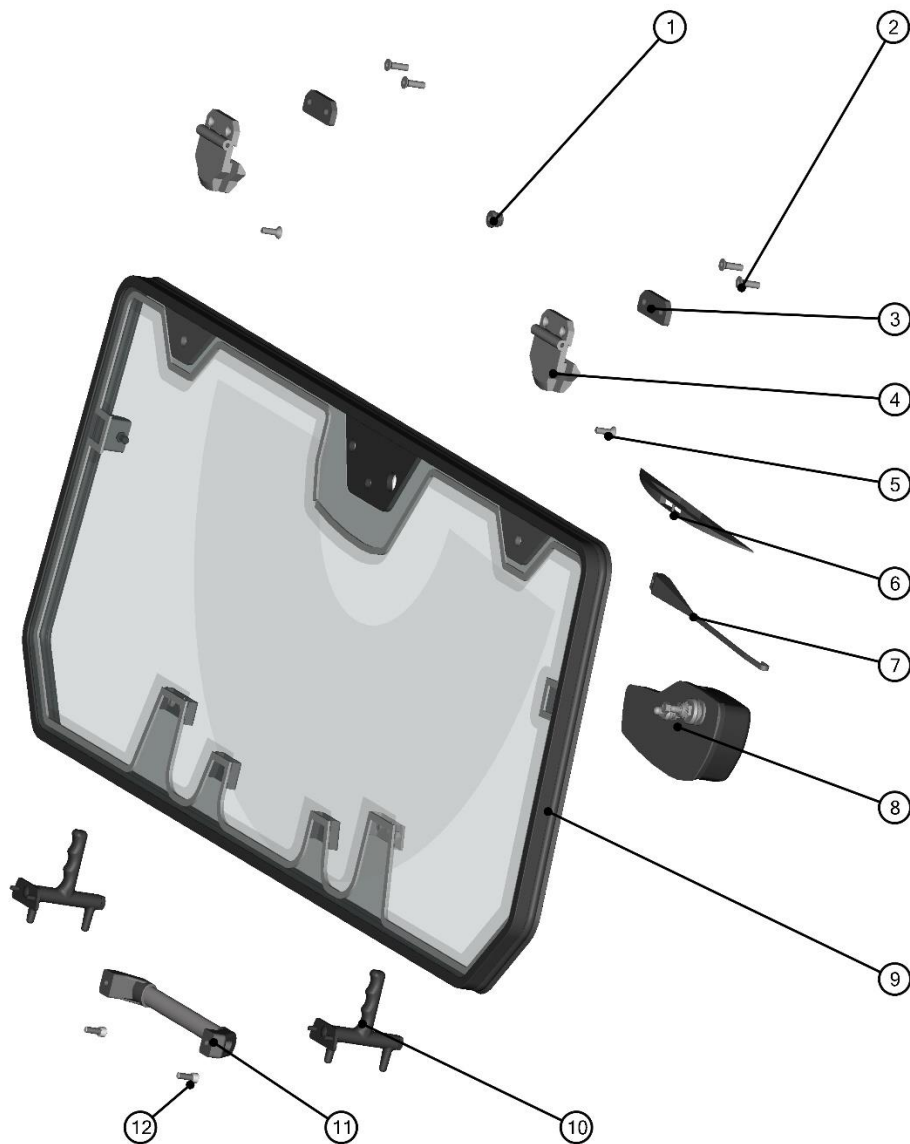

FRONT WINDOW ASSEMBLY

ID	Catalogue no.	Description	Qty
1	00-01-005	BUSHING	1
2	002121	SCREW M8x30	4
3	71S01K01-10-008	HINGE BASE	2
4	000862	FRONT HINGE	2
5	001695	SCREW M8x25	2
6	002537	WIPER BLADE	1
7	001764	WIPER ARM	1
8	00-10M028	WIPER MOTOR ASSEMBLY	1
9	71S01K01-10M004	FRONT WINDOW WITH SEALING	1
10	64S03U01-15M004	FRONT WINDOW LOCK	2
11	002709	FRONT HANDLE	1
12	005299	SCREW M8x20	2