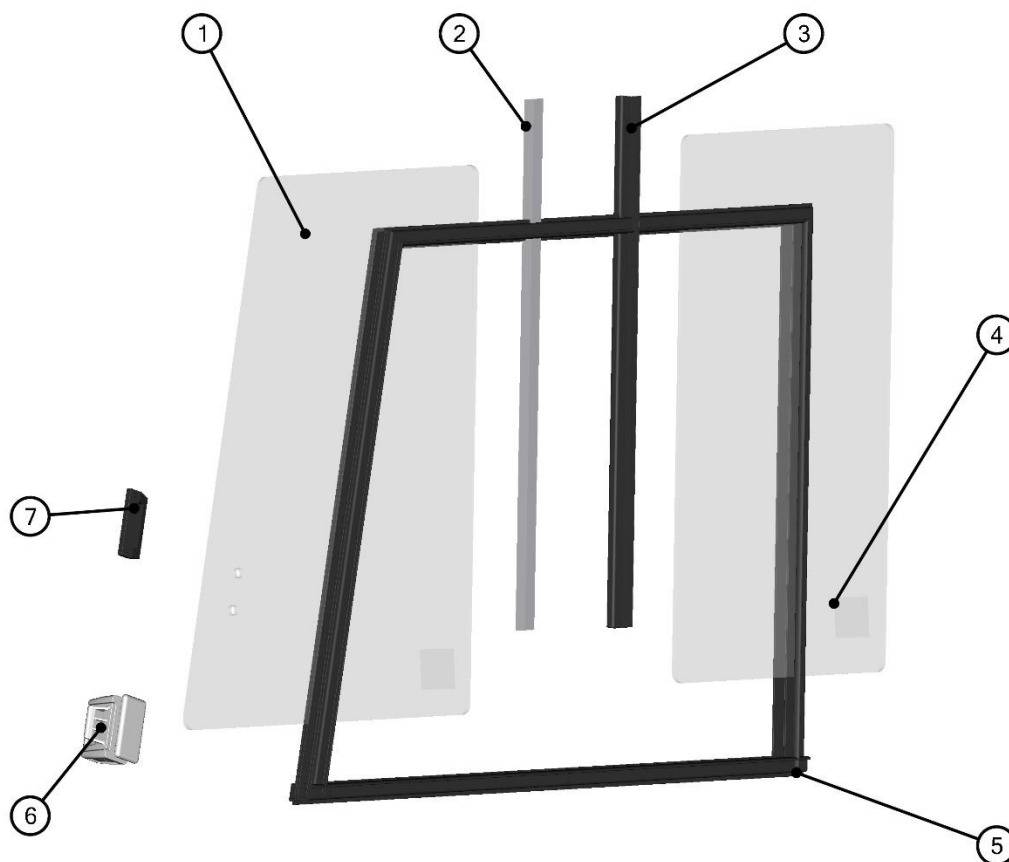

LEFT DOOR WINDOW ASSEMBLY

ID	Catalogue no.	Description	Qty
1	71S01K01-40-009	DOOR GLASS MOVABLE	1
2	001083^71S01K01-40M007	AL PROFILE U 12x12	1
3	001008^71S01K01-40M007	RUBBER PROFILE SAMETKA	1
4	71S01K01-40-008	DOOR GLASS SOLID	1
5	71S01K01-40-007	LEFT WINDOW FRAME	1
6	00-40M017	GLASS LOCK	1
7	001762	GLASS STOP	1