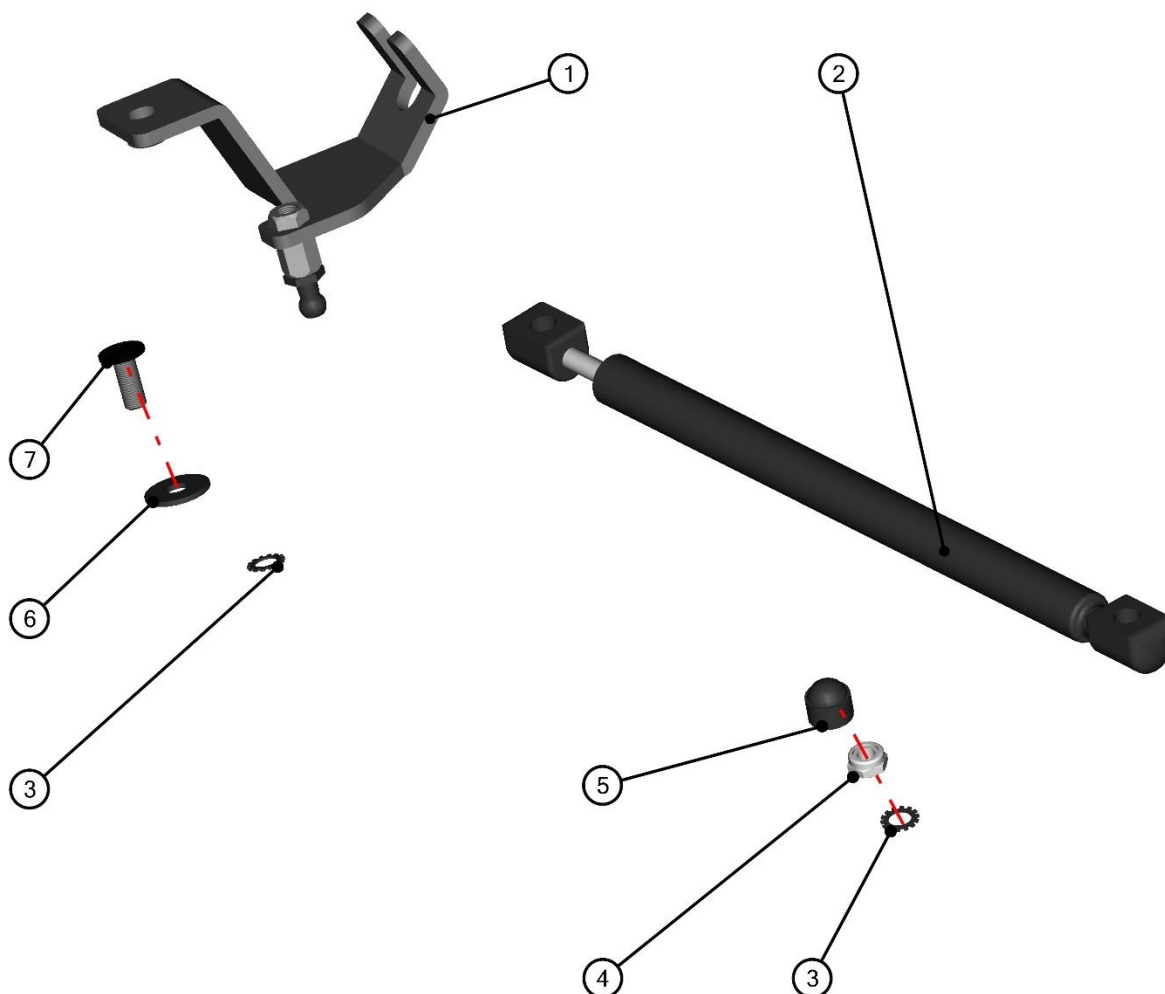

LEFT DOOR GAS SPRING ASSEMBLY

20

ID	Catalogue no.	Description	Qty
1	71S01K01-40W021	LEFT GAS SPRING HOLDER WELDED	1
2	004539	GAS SPRING ASSEMBLY	1
3	001489	SERRATED LOCK WASHER 8	2
4	001388	SELF-LOCKING NUT M8	1
5	001309	PLASTIC NUT COVER OK 13	1
6	003322	WAHER 8 LARGE	1
7	002745	SCREW M8x20	1