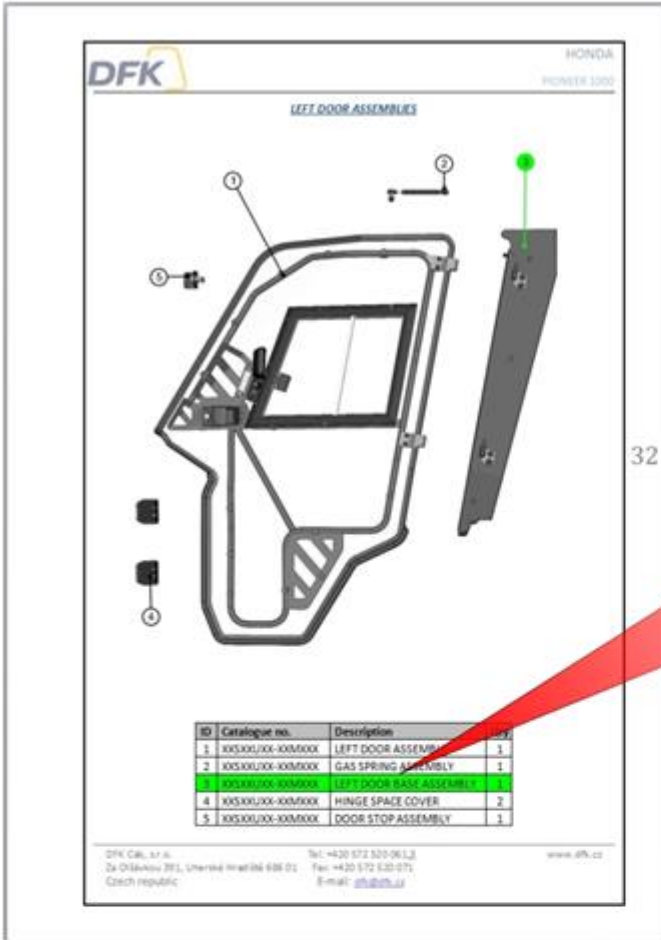

2. Select the name of assembly that interests you (box description).