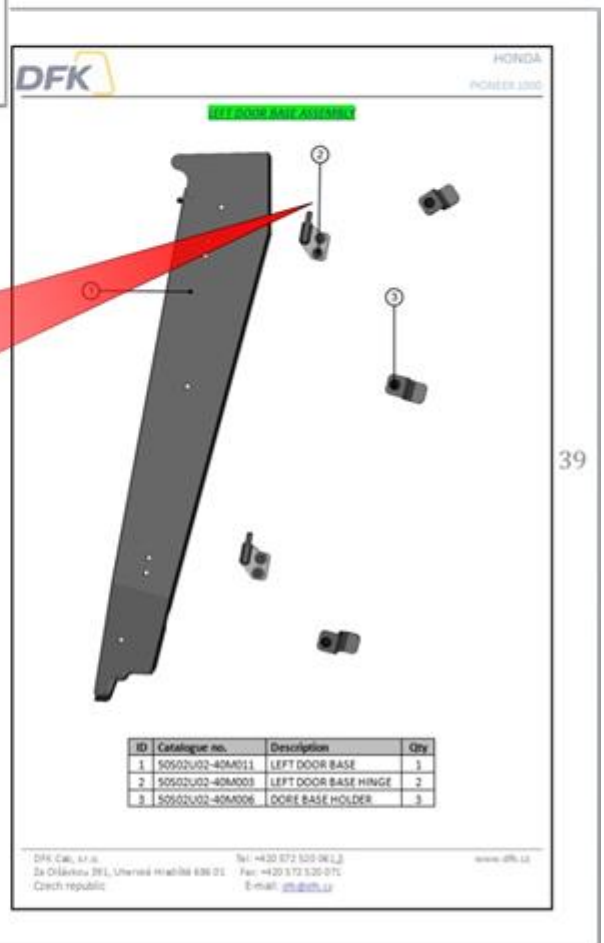

3. Find the page with the same headline like the name of selected items.