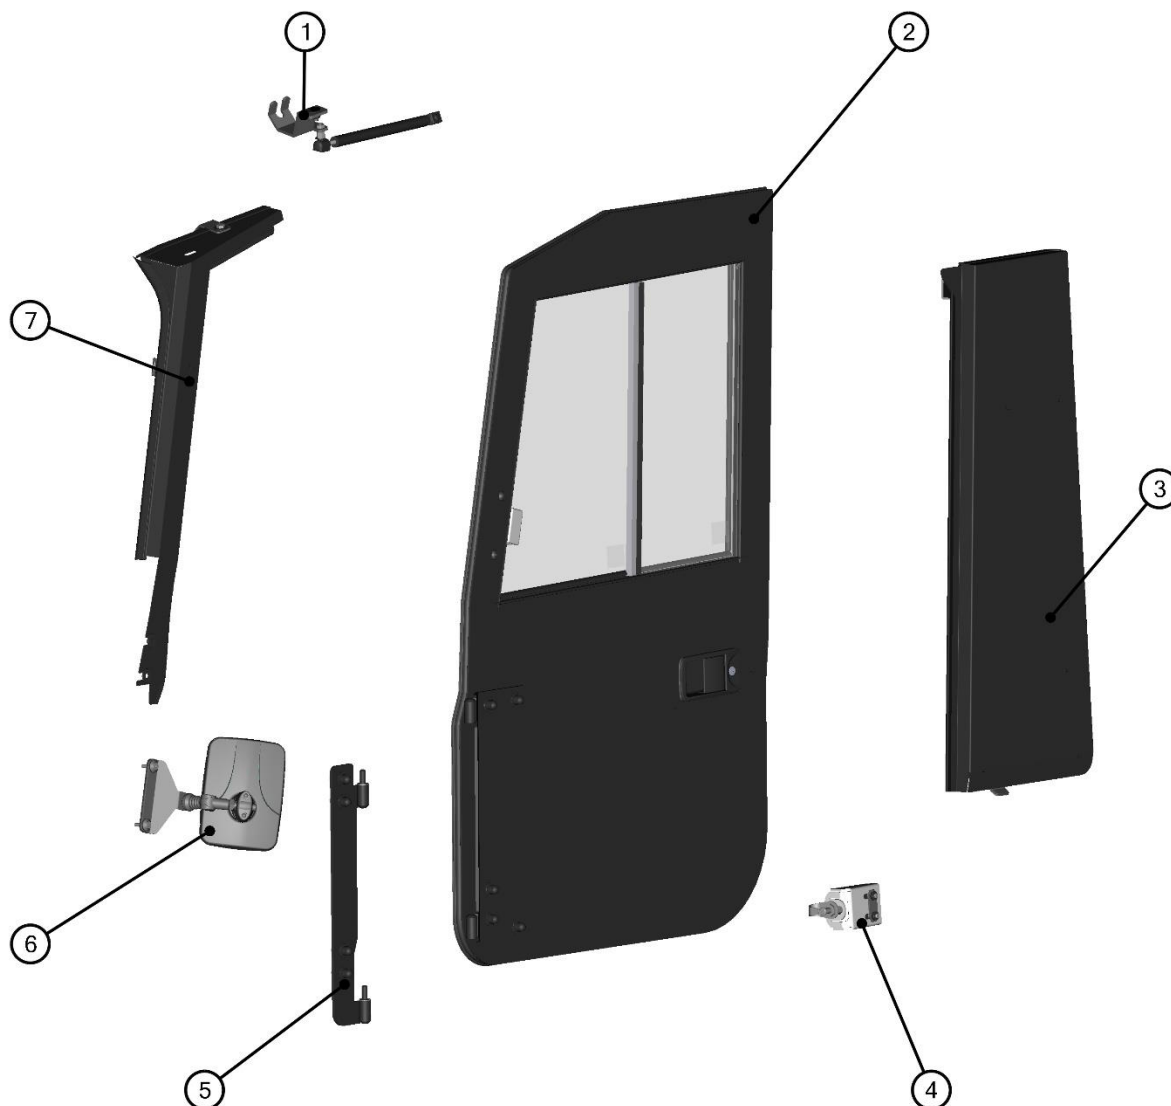

LEFT DOOR

18

LEFT DOOR ASSEMBLIES

19

ID	Catalogue no.	Description	Qty
1	71S01K01-40M021	LEFT DOOR GAS SPRING ASSEMBLY	1
2	71S01K01-40M001	LEFT DOOR ASSEMBLY	1
3	71S01K01-40M010	LEFT DOOR BASE	1
4	71S01K01-40M015	DOOR STOP ASSEMBLY	1
5	71S01K01-40M004	LEFT HINGE LEDGE ASSEMBLY	1
6	00-109U-M007	SIDE MIRROR ASSEMBLY	1
7	71S01K01-40M020	LEFT DOOR FRONT LEDGE ASSEMBLY	1