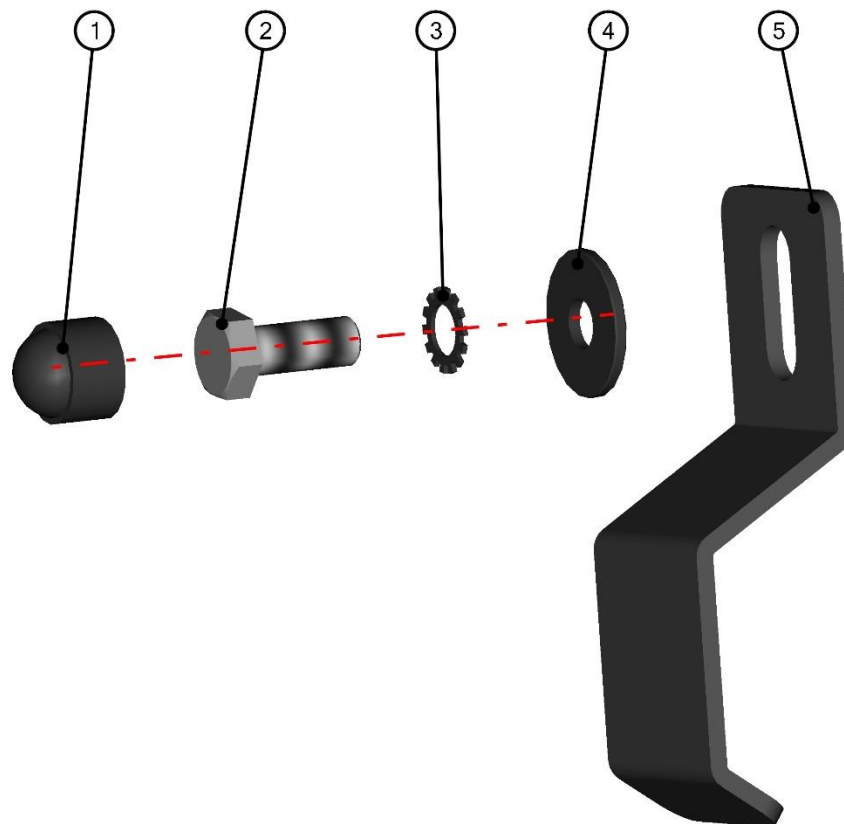

BOTTOM DOOR BASE HOLDER

ID	Catalogue no.	Description	Qty
1	001309	PLASTIC NUT COVER OK 13	1
2	001437	SCREW M8x20	1
3	001489	SERRATED LOCK WASHER 8	1
4	003322	WASHER 8 LARGE	1
5	71S01K01-40-029	DOOR BASE BOTTOM HOLDER	1