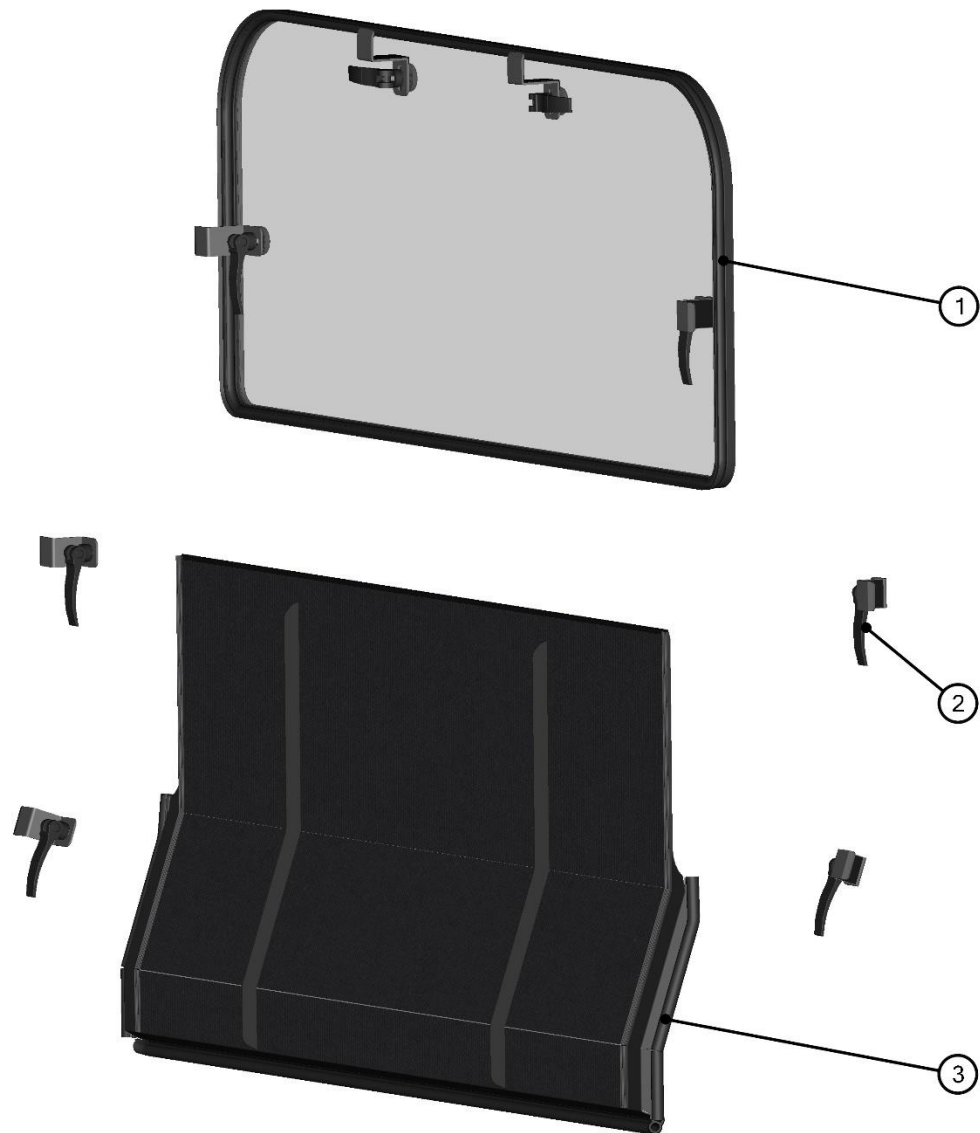

REAR PANEL ASSEMBLIES

ID	Catalogue no.	Description	Qty
1	71S01K01-20M003	REAR WINDOW ASSEMBLY	1
2	58S04U01-20M005	REAR BOTTOM HOLDER ASSEMBLY	4
3	71S01K01-20M001	REAR BOTTOM ASSEMBLY	1