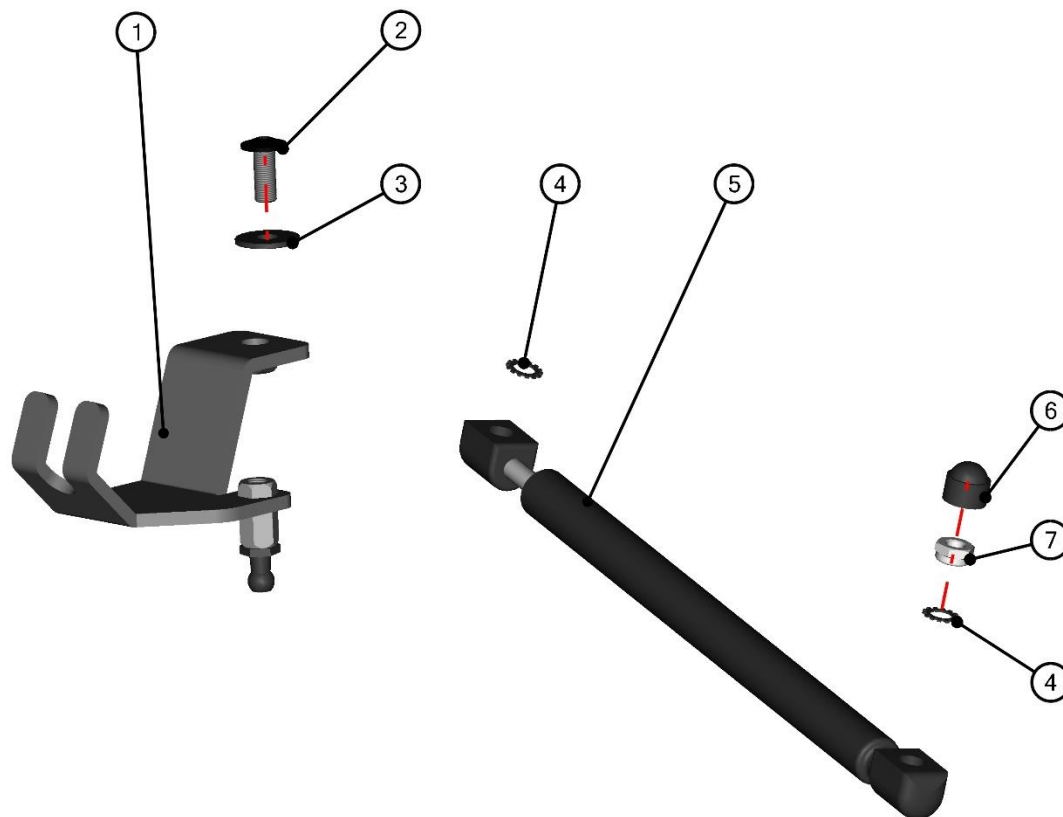

RIGHT GAS SPRING HOLDER ASSEMBLY

ID	Catalogue no.	Description	Qty
1	71S01K01-50W021	RIGH DOOR GAS SPRING HOLDER WELDED	1
2	002745	SCREW M8x20	1
3	003322	WASHER 8 LARGE	1
4	001489	SERRATED-LOCK WASHER 8	2
5	004539	GAS SPRING	1
6	001309	PLASTIC NUT COVER OK 13	1
7	001388	SELF-LOCKING NUT M8	1