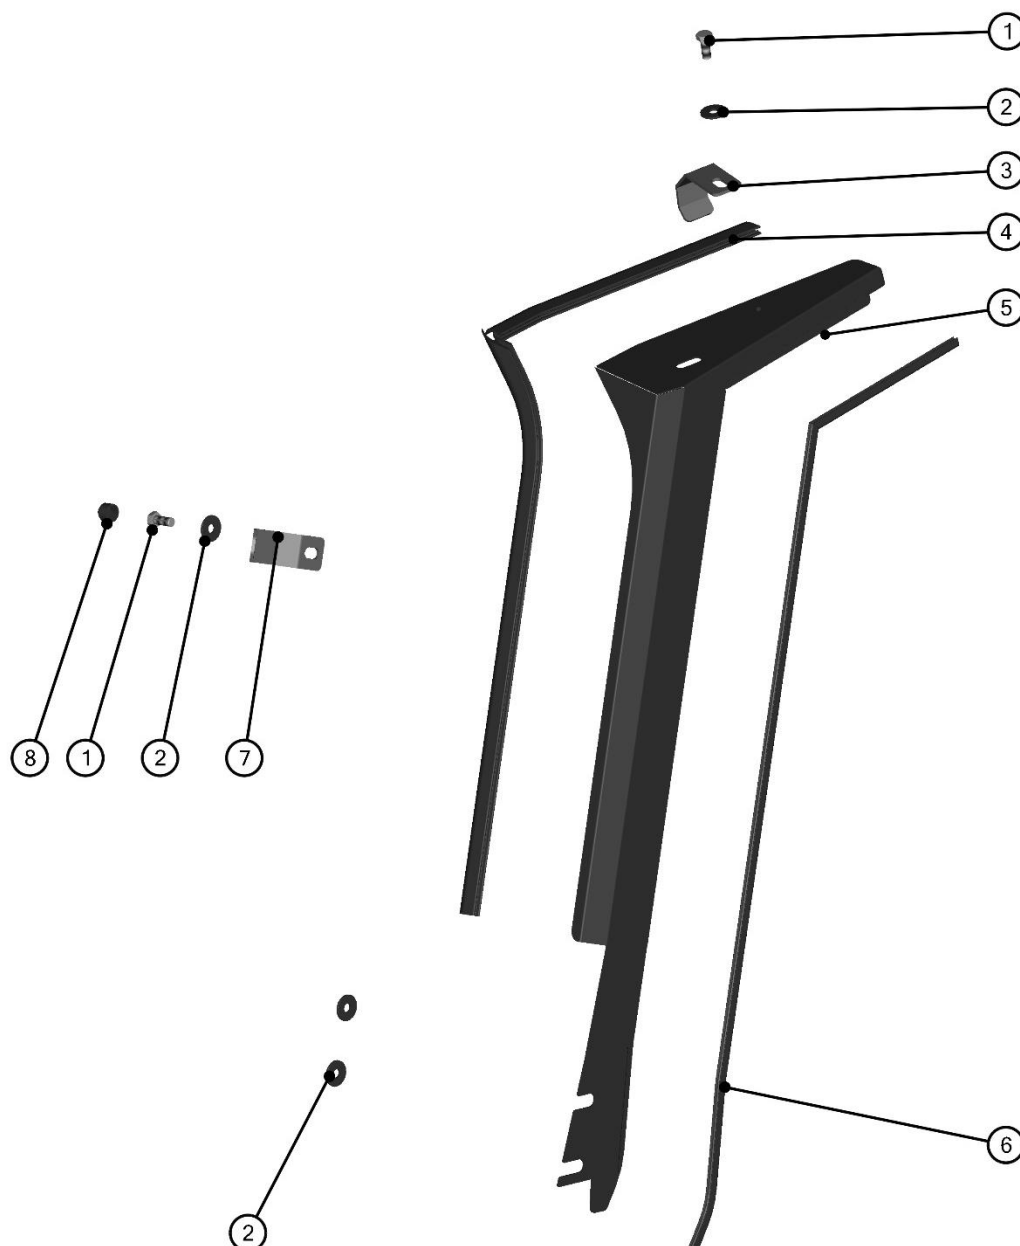

LEFT DOOR FRONT LEDGE ASSEMBLY

ID	Catalogue no.	Description	Qty
1	001437	SCREW M8x20	2
2	003322	WASHER 8 LARGE	4
3	71S01K01-40-027	FRONT UPPER HOLDER	1
4	004332^71S01K01-40M020	RUBBER PROFILE PIRELI U	1
5	71S01K01-40W020	LEFT FRONT DOOR COVER WELDED	1
6	001001^71S01K01-40M020	RUBBER PROFILE LEMOVKA	1
7	71S01K01-40-023	FRONT CENTRAL HOLDER	1
8	001309	PLASTIC NUT COVER OK 13	1