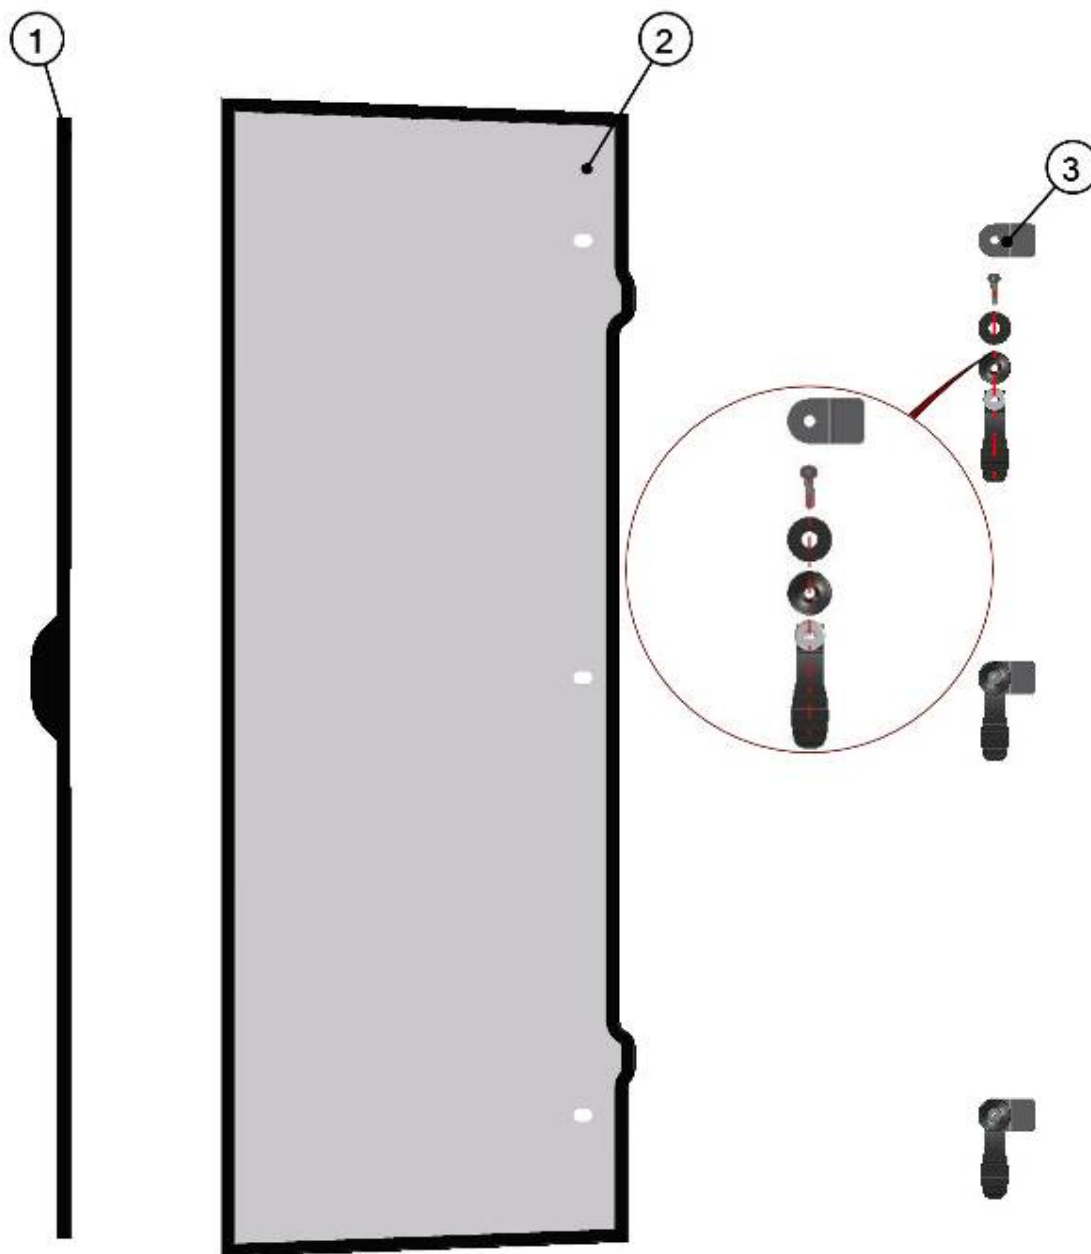

FRONT PANEL

ID	Catalogue no.	Description	Qty
1	32S05U01-10M004	FRONT WIPER ASSEMBLY	1
2	32S05U02-10M004	FRONT UPPER HOLDER ASSEMBLY	2
3	32S05U02-10M003	FRONT SIDE HOLDER ASSEMBLY	4
4	32S05U02-10M001	FRONT GLASS WITH SEALING	1

REAR PANEL

Id	Catalogue no.	Description	Qty
1	32S05U01-20W001	REAR BOTTOM LEDGE	1
2	32S05U01-20M001	REAR GLASS WITH SEALING	1
3	32S05U01-20M003	REAR FIXING ASSEMBLY	3

ROOF

ID	Catalogue no.	Description	Qty
1	32S12U01-30M004	ROOF SIDE HOLDER ASSEMBLY	2
2	32S12U01-30M003	ROOF FRONT HOLDER ASSEMBLY	3
3	001010^32S12U01S30	RUBBER PROFILE SARAZIN	1
4	32S12U01-31-001	ROOF PANEL	1