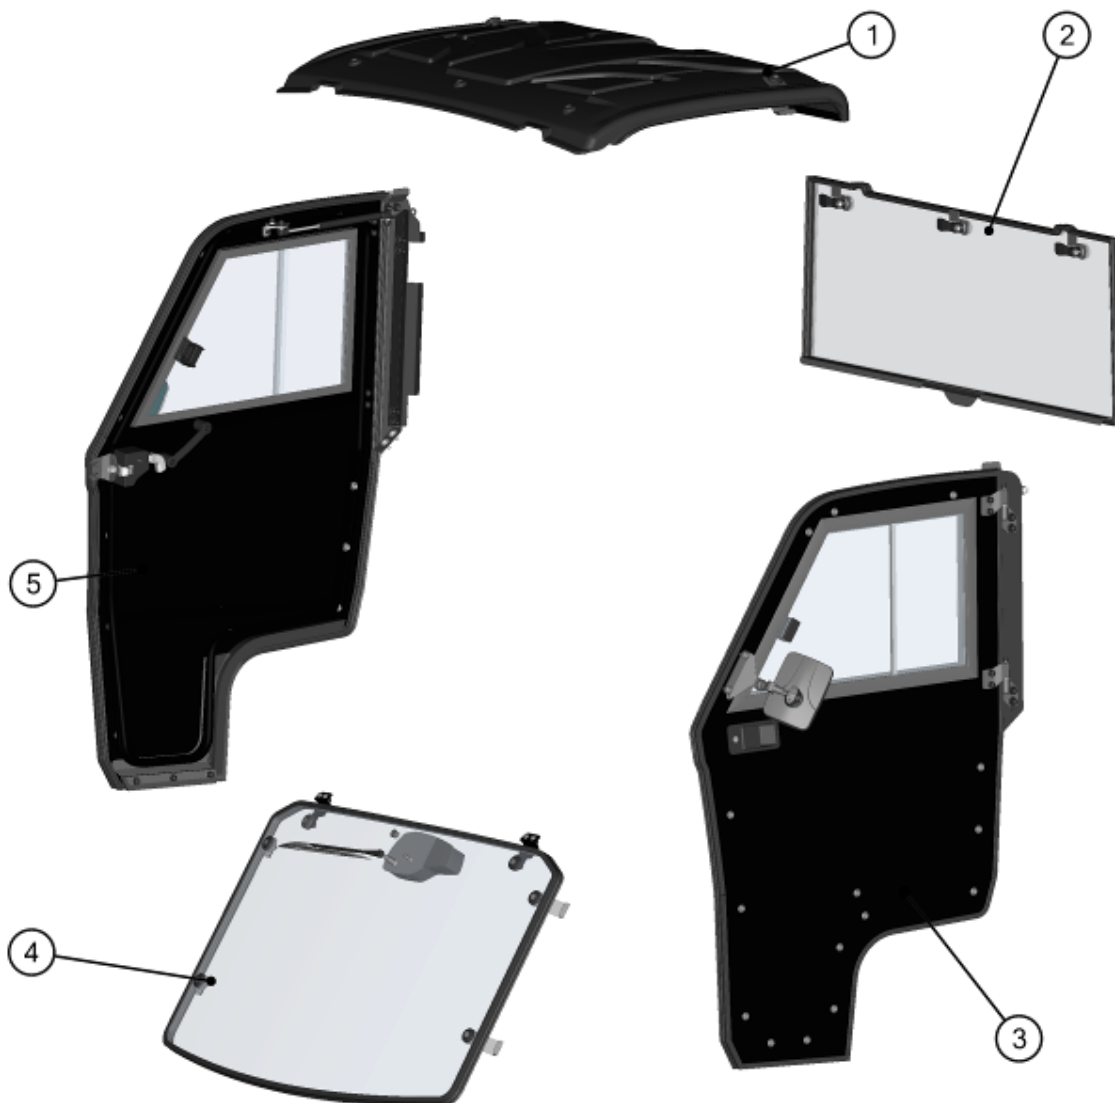

SPARE - PARTS CATALOG

POLARIS
RANGER XP 900
PROTECTOR

CAB PREVIEW

ID	Catalogue no.	Description	Qty
1	32S12U01S30	ROOF	1
2	32S05U01S20	REAR PANEL	1
3	32S05R01S40	LEFT DOOR	1
4	32S05U02S10	FRONT PANEL SOLID	1
5	32S0RU01S50	RIGHT DOOR	1

FRONT PANEL

ID	Catalogue no.	Description	Qty
1	32S05U01-10M004	FRONT WIPER ASSEMBLY	1
2	32S05U02-10M004	FRONT UPPER HOLDER ASSEMBLY	2
3	32S05U02-10M003	FRONT SIDE HOLDER ASSEMBLY	4
4	32S05U02-10M001	FRONT GLASS WITH SEALING	1

REAR PANEL

Id	Catalogue no.	Description	Qty
1	32S05U01-20W001	REAR BOTTOM LEDGE	1
2	32S05U01-20M001	REAR GLASS WITH SEALING	1
3	32S05U01-20M003	REAR FIXING ASSEMBLY	3

ROOF

ID	Catalogue no.	Description	Qty
1	32S12U01-30M004	ROOF SIDE HOLDER ASSEMBLY	2
2	32S12U01-30M003	ROOF FRONT HOLDER ASSEMBLY	3
3	001010^32S12U01S30	RUBBER PROFILE SARAZIN	1
4	32S12U01-31-001	ROOF PANEL	1