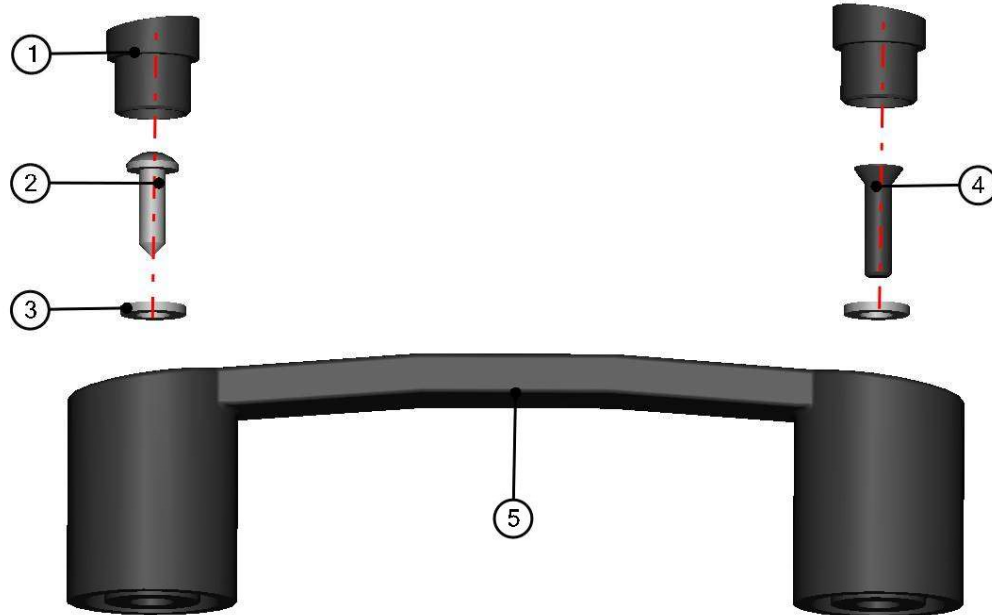

30

ID	Catalogue no.	Description	Qty
1	001706	DOOR HANDLE SCREW COVER	2
2	001391	SELF-CUTTING SCREW 4,8 x 16	1
3	001426	WASHER 6	2
4	004246	SCREW M5x20	1
5	001703	DOOR HANDLE	1

POLYCARBONATE FIXING ASSEMBLY