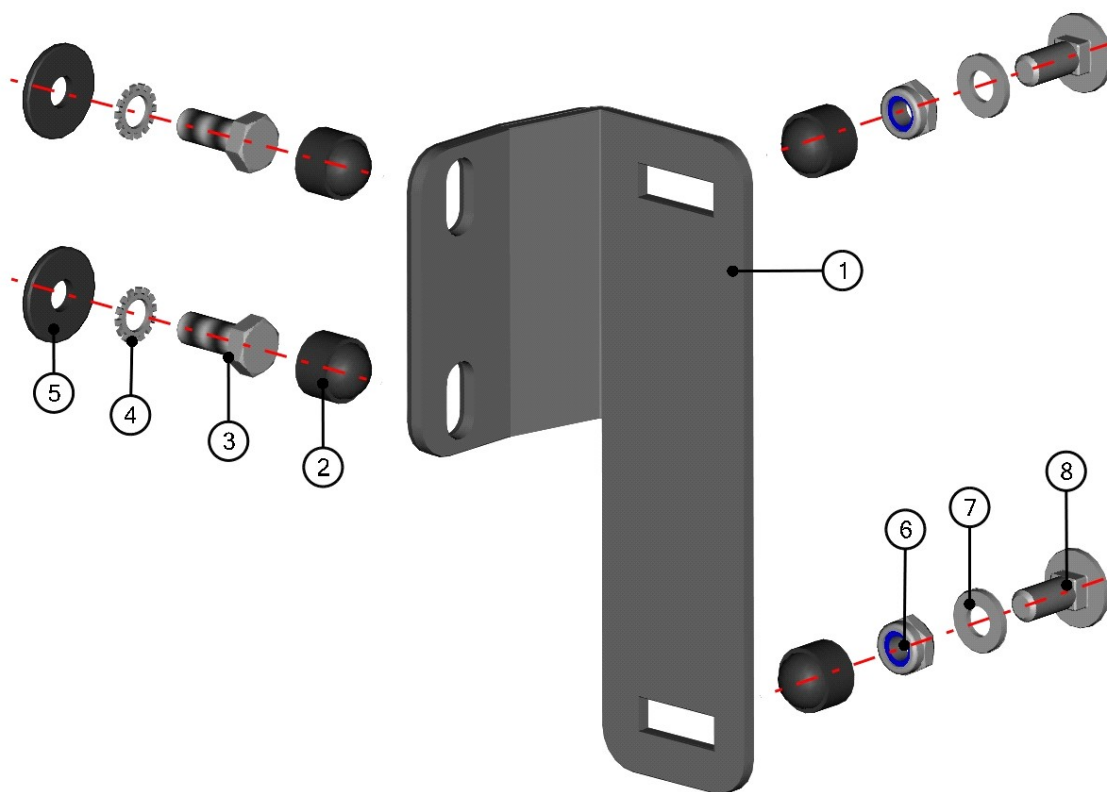

38

ID	Catalogue no.	Description	Qty
1	64S03U01-40-008	LEFT DOOR BASE BOTTOM HOLDER	1
2	001309	PLASTOC NUT COVER OK 13	4
3	001437	SCREW M8x20	2
4	001489	SERRATED-LOCK WASHER 8	2
5	003322	RIVET WASHER 8	2
6	001388	SELF-LOCKING NUT M8	2
7	001387	WASHER 8	2
8	002575	SCREW M8x20	2

LEFT DOOR FRAME BOTTOM HINGE ASSEMBLY