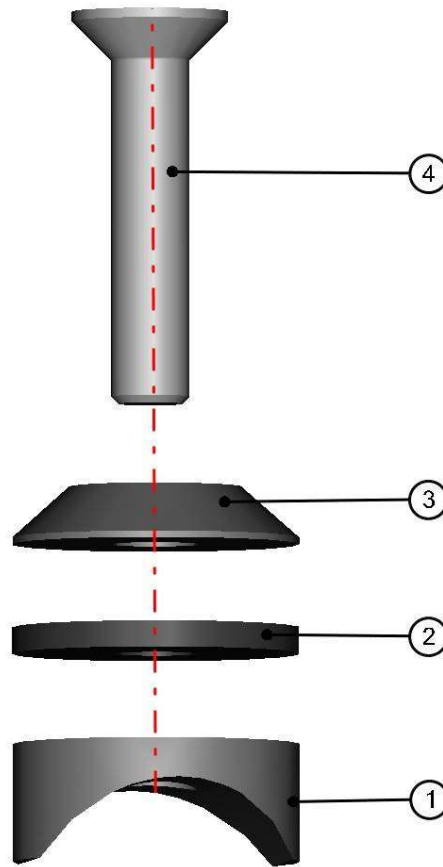

49

ID	Catalogue no.	Description	Qty
1	001736	SADDLE WASHER	1
2	001735	RUBBER WASHER "EPDM"	1
3	001715	PLASTIC WASHER	1
4	001701	SCREW M6x30	1

FRAME FIXING ASSEMBLY