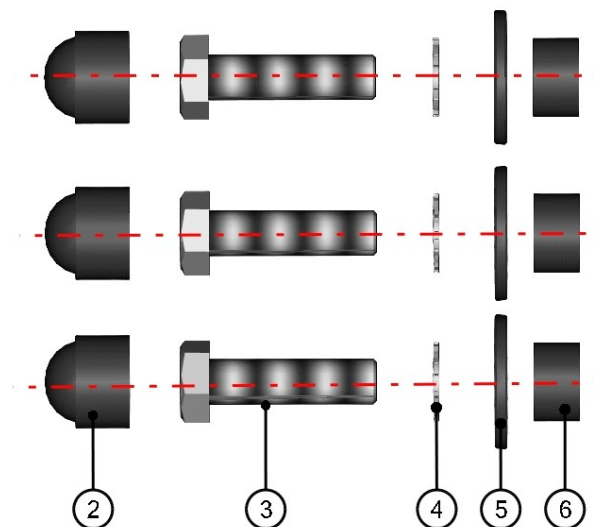

ID	Catalogue no.	Description	Qty
1	64S03U01-50W002	RIGHT DOOR BOTTOM HINGE WELDED	1
2	001309	PLASTIC NUT COVER OK 13	3
3	001411	SCREW M8x30	3
4	001489	SERATTED-LOCK WASHER 8	3
5	003322	RIVET WASHER 8	3
6	005733	DISTANCE TUBE	3

RIGHT DOOR UPPER HINGE ASSEMBLY