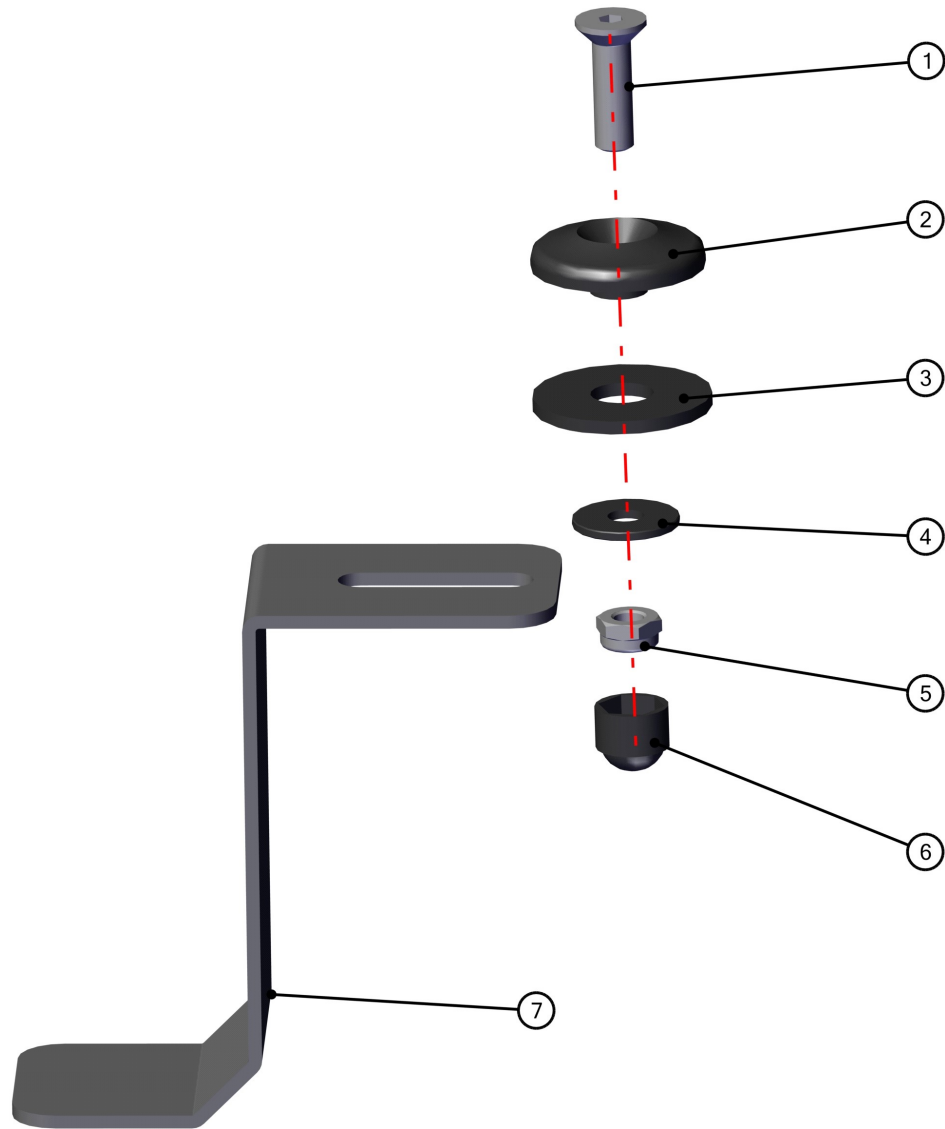

10

ID	Catalogue no.	Description	Qty
1	002121	SCREW M8x30	1
2	001429	PLASTIC WASHER	1
3	001428	RUBBER WASHER	1
4	003322	WASHER 8 LARGE	1
5	001388	SELF-LOCKING NUT M8	1
6	001309	NUT COVER OK 13	1
7	64S03U01-30-003	ROOF HOLDER	1