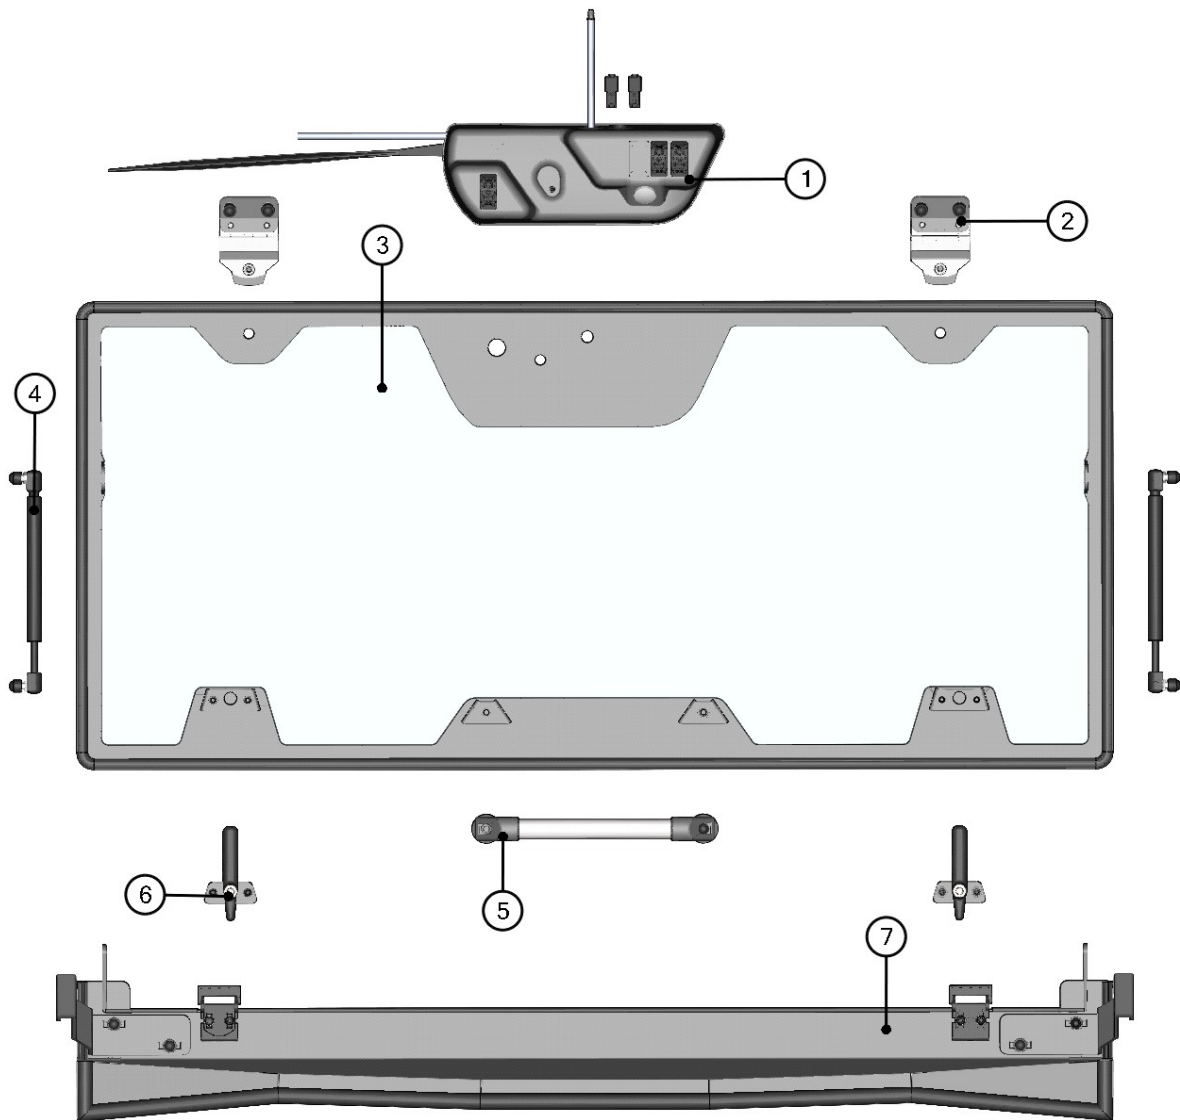

FRONT PANEL ASSEMBLIES

ID	Catalogue no.	Description	Qty
1	64S03U01-01M001	WIPER MOTOR ASSEMBLY	1
2	64S03U01-15M003	FRONT PANEL HINGE ASSEMBLY	2
3	64S03U01-15M001	FRONT GLASS WITH SEALING	1
4	64S03U01-15M010	GAS SPRING ASSEMBLY	2
5	64S03U01-15M007	FRONT GLASS HANDLE ASSEMBLY	1
6	64S03U01-15M004	FRONT GLASS LOCK ASSEMBLY	2
7	64S03U01-15M002	FRONT BOTTOM LEDGE ASSEMBLY	1