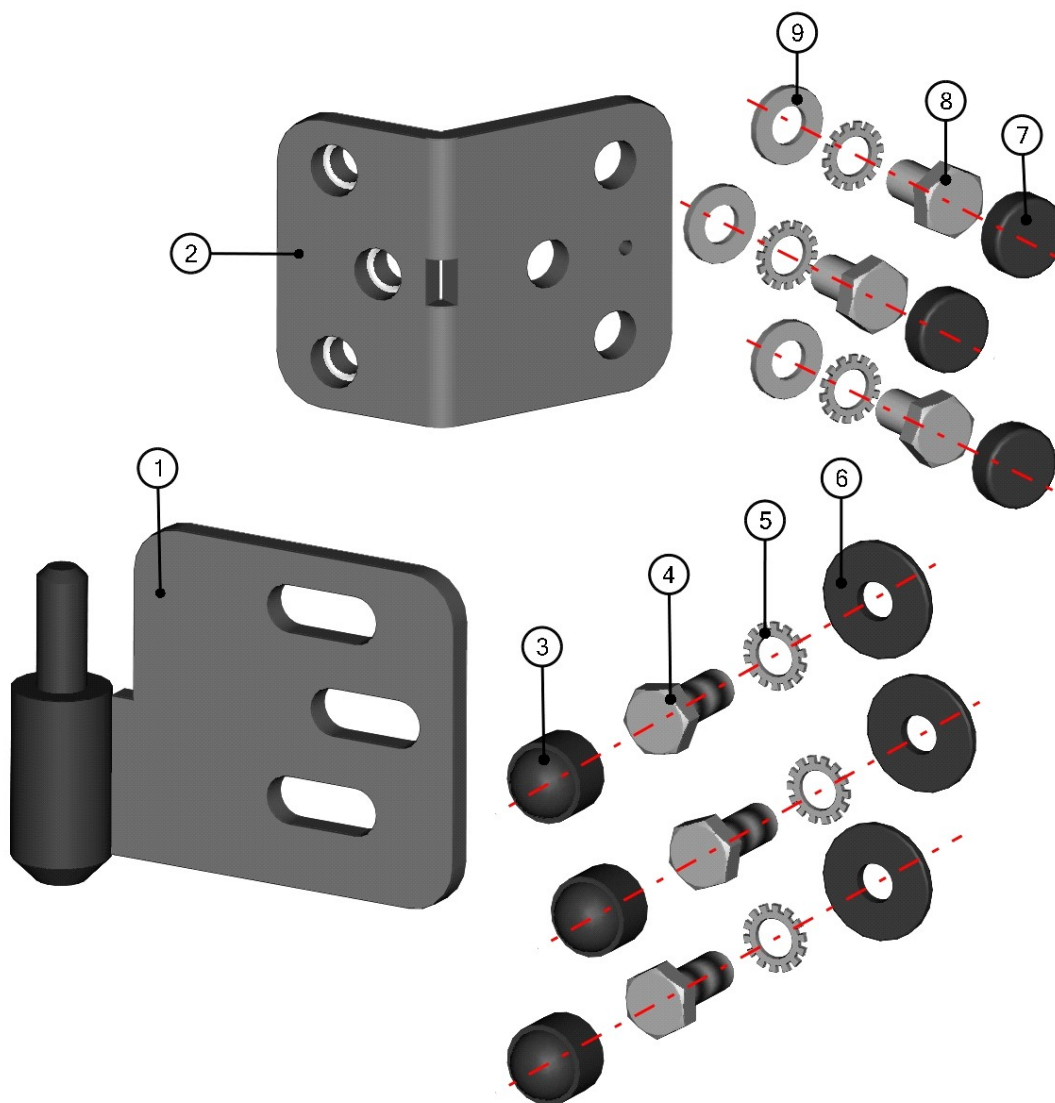

39

ID	Catalogue no.	Description	Qty
1	64S03U01-40W008	LEFT DOOR FRAME BOTTOM HINGE WELDED	1
2	64S03U01-40W004	LEFT DOOR FRAME BOTTOM HINGE HOLDER WELDED	1
3	001309	PLASTIC NUT COVER OK 13	3
4	001437	SCREW M8x20	3
5	001489	SERRATED-LOCK WASHER 8	6
6	003322	RIVET WASHER 8	3
7	005983	PLASTIC NUT COVER OK 13 LOW	3
8	002525	SCREW M8x14	3
9	001387	WASHER 8	3

LEFT DOOR STOP ASSEMBLY