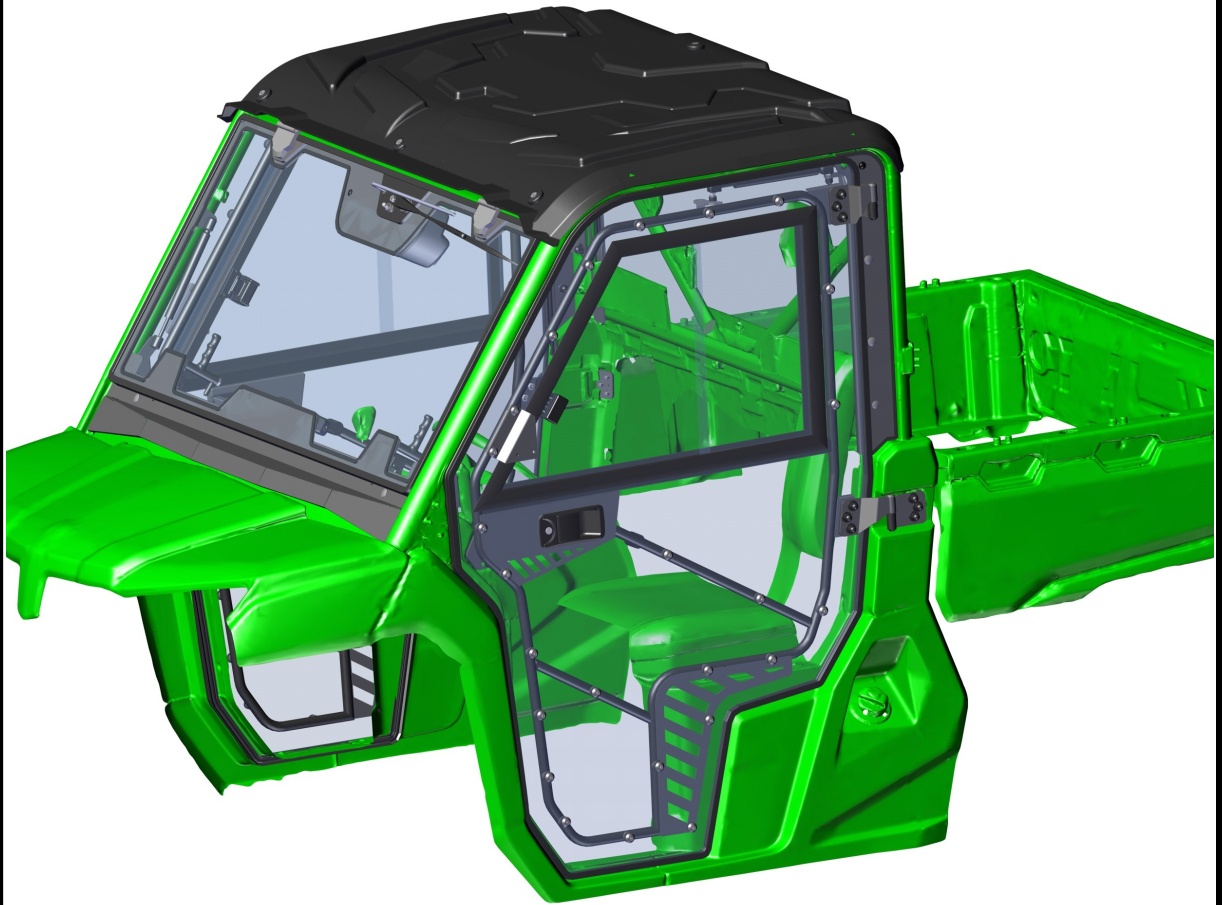

CAB PREVIEW

4