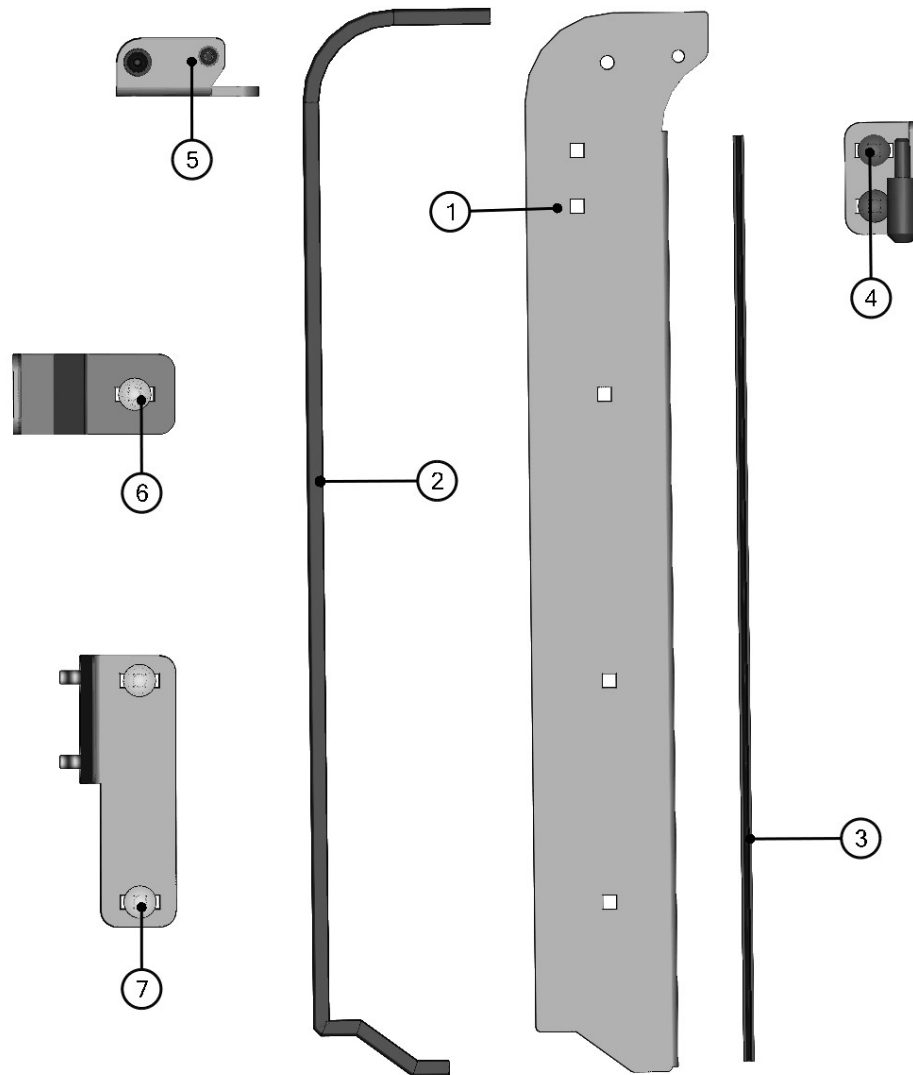

51

ID	Catalogue no.	Description	Qty
1	64S03U01-50W007	RIGHT DOOR BASE WELDED	1
2	004134^64S03U01-50M002	RUBBER PROFILE "PIRELA"	1
3	005421^64S03U01-50M002	RUBBER PROFILE "LEMOVKA"	1
4	64S03U01-50M004	RIGHT DOOR BASE UPPER HINGE ASSEMBLY	1
5	64S03U01-50M020	RIGHT DOOR GAS SPRING HOLDER ASSEMBLY	1
6	64S03U01-40M007	DOOR BASE HOLDER ASSEMBLY	1
7	64S03U01-50M008	RIGHT DOOR BASE BOTTOM HOLDER ASSEMBLY	1

RIGHT DOOR BASE UPPER HINGE ASSEMBLY