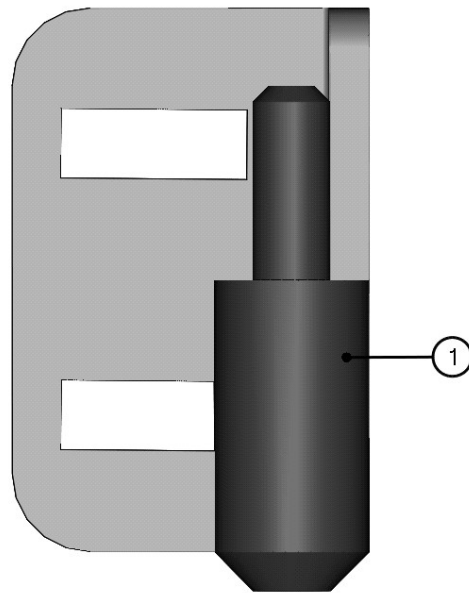

ID	Catalogue no.	Description	Qty
1	64S03U01-50W006	RIGHT DOOR BASE UPPER HINGE WELDED	1
2	001309	PLASTIC NUT COVER OK 13	2
3	001388	SELF-LOCKING NUT M8	2
4	001387	WASHER 8	2
5	003436	SCREW M8x25	2

RIGHT DOOR GAS SPRING HOLDER ASSEMBLY