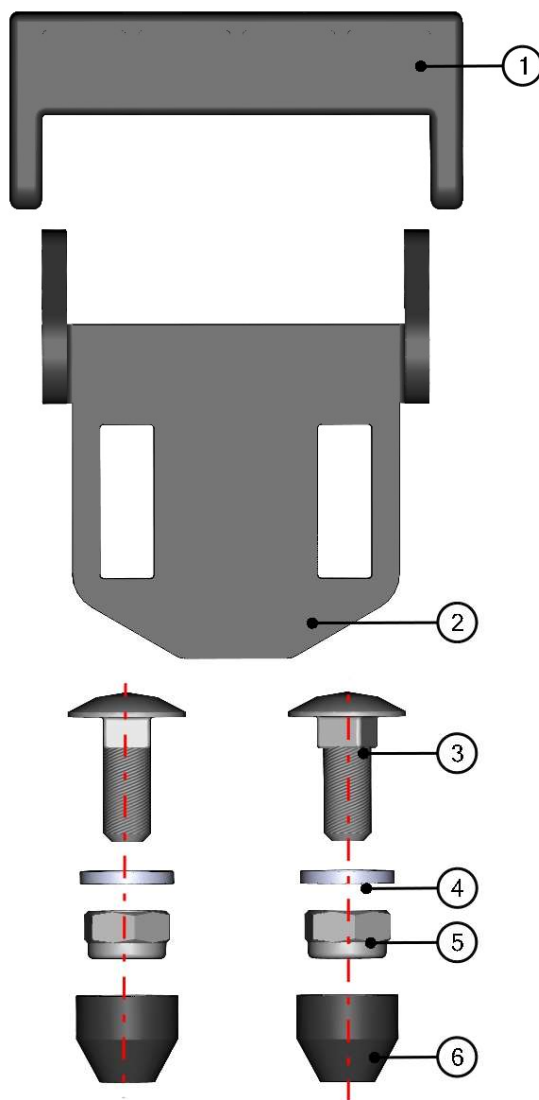

RIGHT FRONT GLASS STOP ASSEMBLY

ID	Catalogue no.	Description	Qty
1	004856	PLASTIC FRONT GLASS STOP	1
2	50S02U02-10-013	FRONT GLASS STOP HOLDER	1
3	004529	SCREW M8x16	2
4	001426	WASHER 6	2
5	001392	SELF-LOCKING NUT M6	2
6	001348	PLASTIC NUT COVER OK 10	2