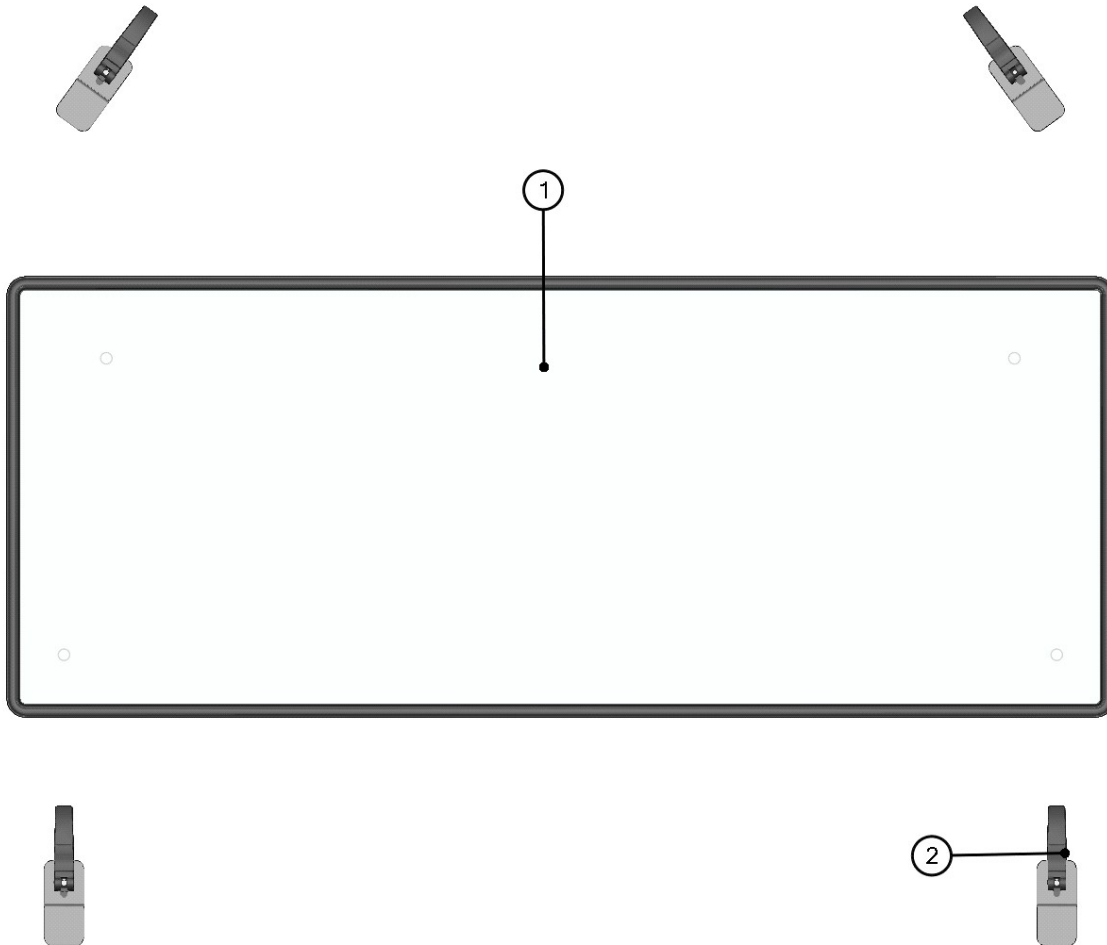

REAR PANEL ASSEMBLIES

12

ID	Catalogue no.	Description	Qty
1	64S03U01-20M001	REAR GLASS WITH SEALING	1
2	64S03U01-20M002	REAR GLASS HOLDER ASSEMBLY	4