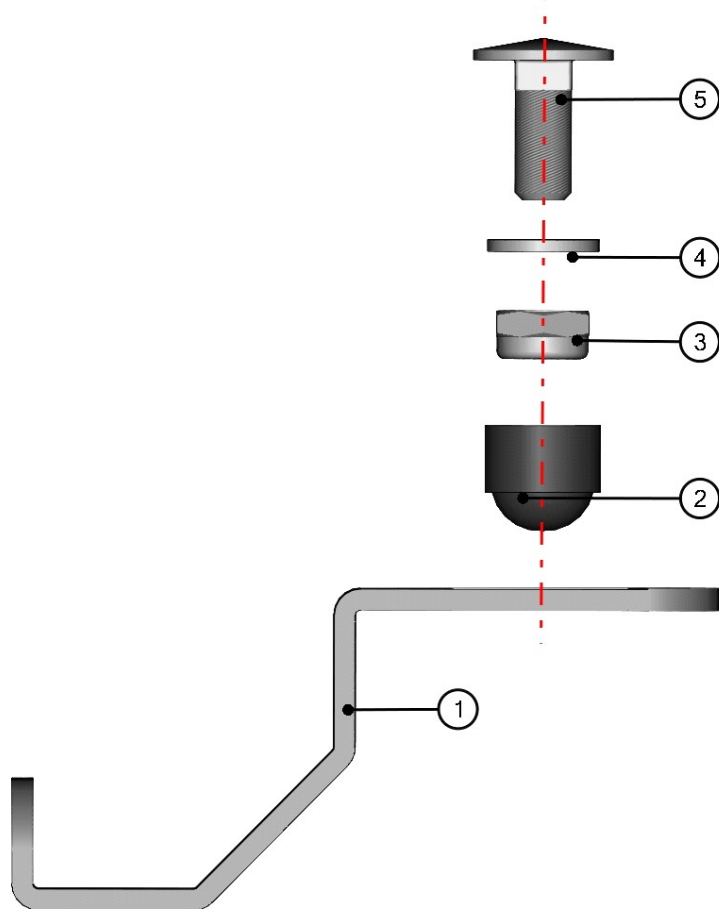

37

ID	Catalogue no.	Description	Qty
1	64S03U01-40-010	DOOR BASE HOLDER	1
2	001309	PLASTIC NUT COVER OK 13	1
3	001388	SELF-LOCKING NUT M8	1
4	001387	WASHER 8	1
5	002575	SCREW M8x20	1

LEFT DOOR BASE BOTTOM HOLDER ASSEMBLY