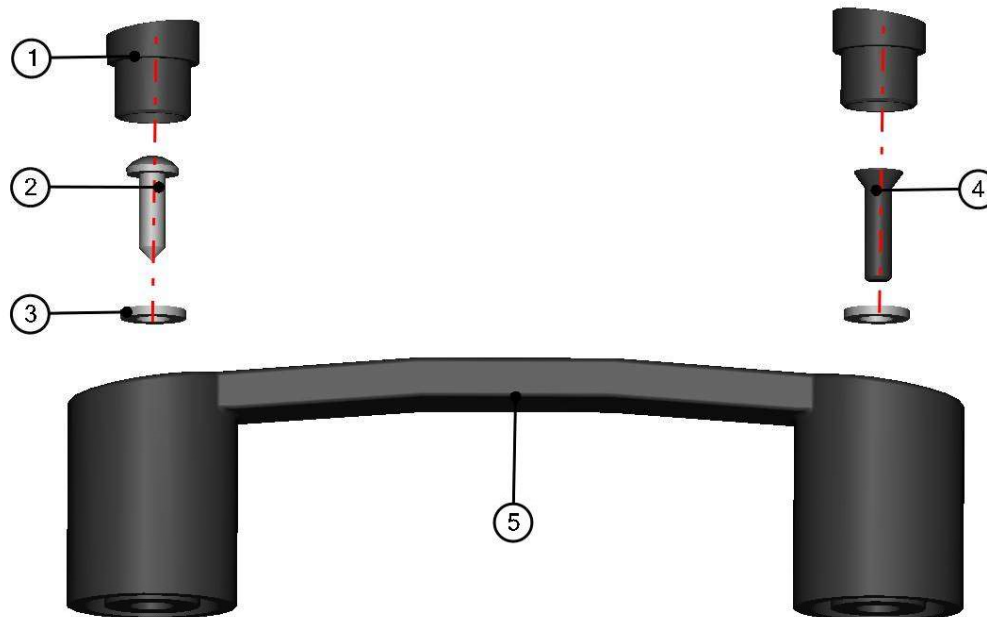

48

ID	Catalogue no.	Description	Qty
1	001706	DOOR HANDLE SCREW COVER	2
2	001391	SELF-CUTTING SCREW 4,8 x 16	1
3	001426	WASHER 6	2
4	004246	SCREW M5x20	1
5	001703	DOOR HANDLE	1

POLYCARBONATE FIXING ASSEMBLY