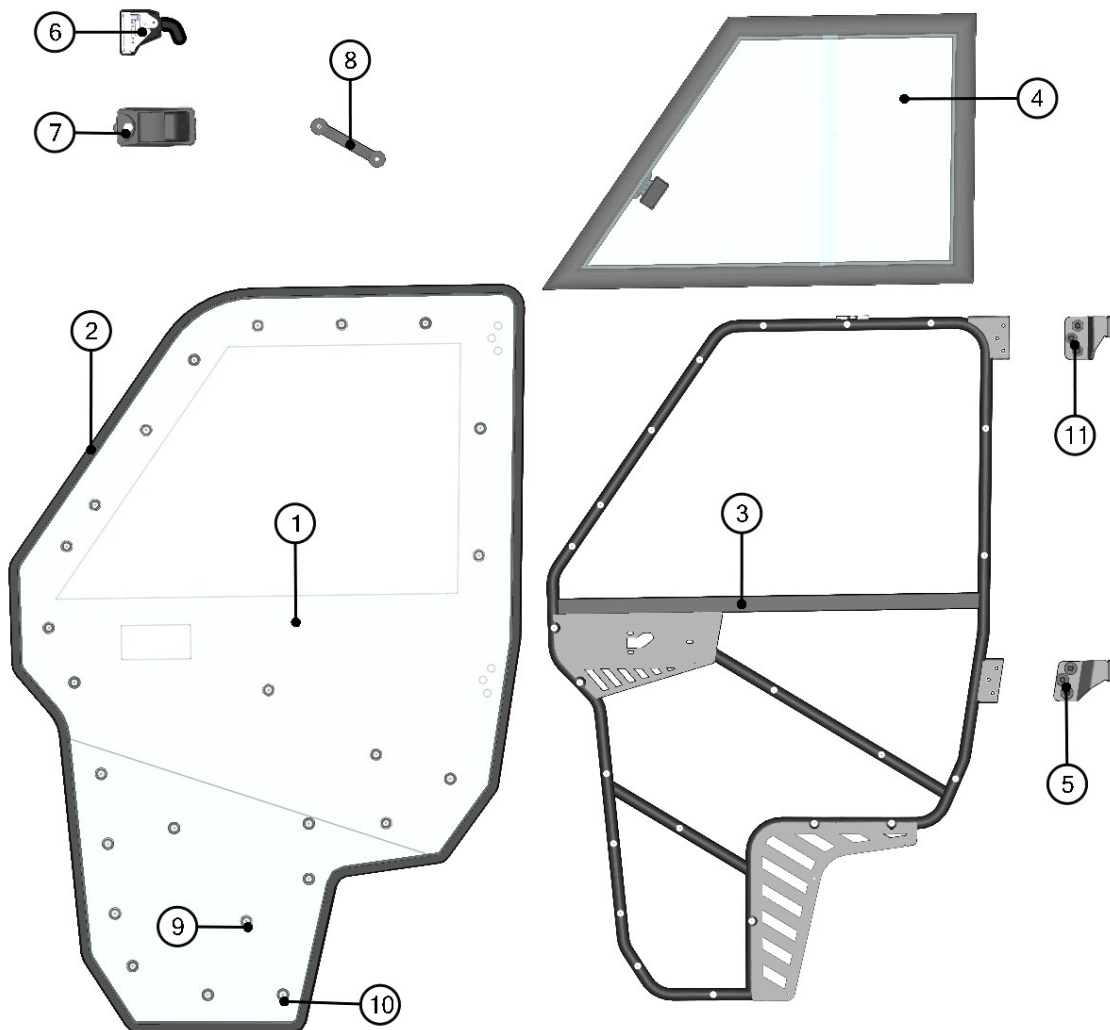

ID	Catalogue no.	Description	Qty
1	64S03U01-40-001	LEFT DOOR POLYCARBONATE	1
2	002454^64S03U01-40M001	RUBBER PROFILE "SARAZIN SIDE"	1
3	64S03U01-40W001	LEFT DOOR FRAME WELDED	1
4	64S03U01-40M011	LEFT WINDOW ASSEMBLY	1
5	64S03U01-40M005	LEFT DOOR BOTTOM HINGE ASSEMBLY	1
6	00-40M019	LEFT INNER DOOR LOCK	1
7	000841	OUTER DOOR LOCK	1
8	00-40M018	DOOR HANDLE ASSEMBLY	1
9	00-00M019	POLYCARBONATE FIXING ASSEMBLY	23
10	64S03U01-40M022	FRAME FIXING ASSEMBLY	2
11	64S03U01-40M006	LEFT DOOR UPPER HINGE ASSEMBLY	1

LEFT WINDOW ASSEMBLY