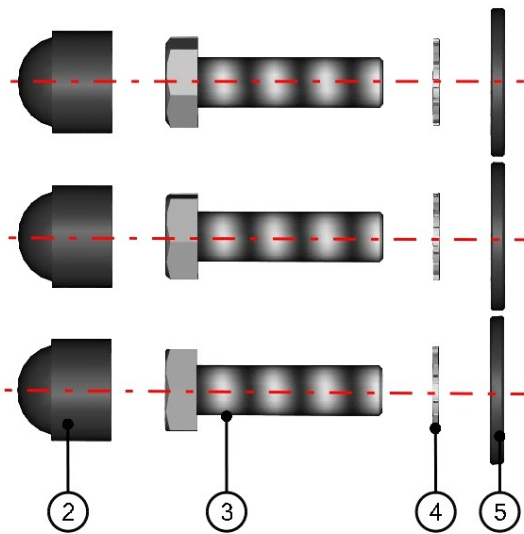

ID	Catalogue no.	Description	Qty
1	64S03U01-40W003	LEFT DOOR UPPER HINGE WELDED	1
2	001309	PLASTIC NUT COVER OK 13	3
3	001411	SCREW M8x30	3
4	001489	SERATTED-LOCK WASHER 8	3
5	003322	RIVET WASHER 8	3

LEFT DOOR BASE ASSEMBLY