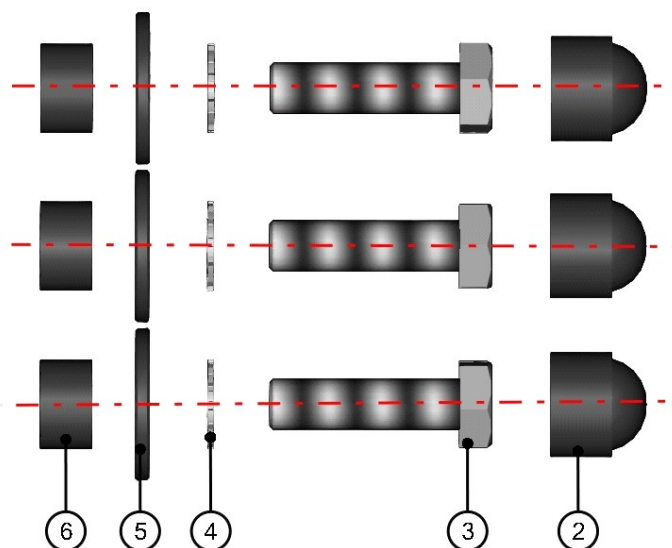

ID	Catalogue no.	Description	Qty
1	64S03U01-50W003	LEFT DOOR UPPER HINGE WELDED	1
2	001309	PLASTIC NUT COVER OK 13	3
3	001411	SCREW M8x30	3
4	001489	SERATTED-LOCK WASHER 8	3
5	003322	RIVET WASHER 8	3
6	005733	DISTANCE TUBE	3

DOOR HANDLE ASSEMBLY