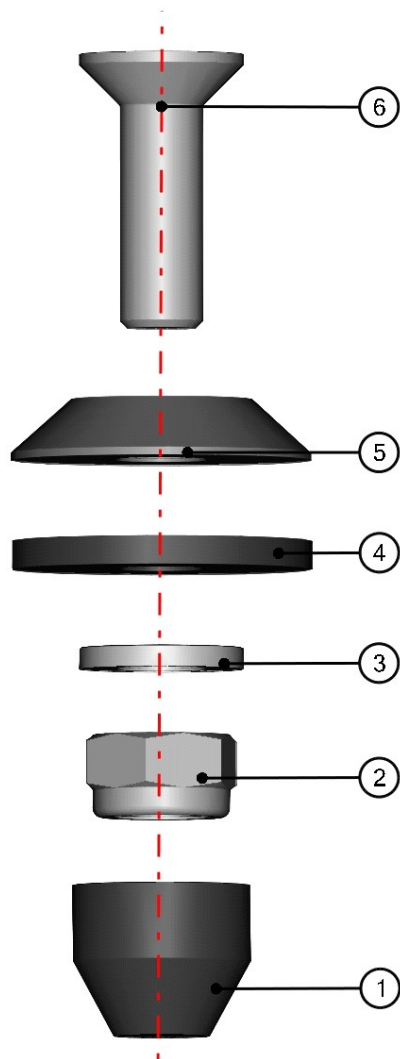

32

ID	Catalogue no.	Description	Qty
1	001348	PLASTIC NUT COVER OK 10	1
2	001392	SELF-LOCKING NUT M6	1
3	001426	WASHER 6	1
4	001735	RUBBER WASHER	1
5	001715	PLASTIC WASHER	1
6	001761	SCREW M6x20	1

LEFT DOOR UPPER HINGE ASSEMBLY