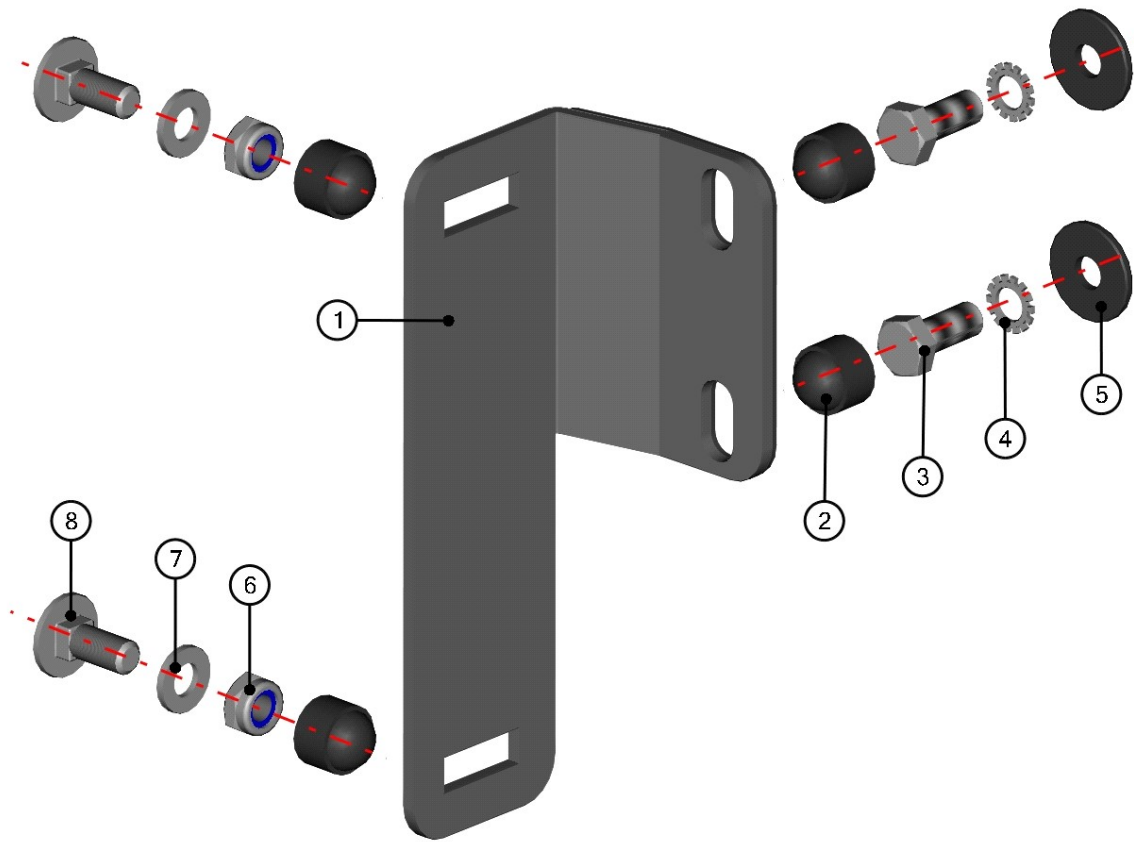

55

ID	Catalogue no.	Description	Qty
1	64S03U01-50-008	RIGHT DOOR BASE BOTTOM HOLDER	1
2	001309	PLASTIC NUT COVER OK 13	4
3	001437	SCREW M8x20	2
4	001489	SERATTED-LOCK WASHER 8	2
5	003322	RIVET WASHER 8	2
6	001388	SELF.LOCKING NUT M8	2
7	001387	WASHER 8	2
8	002575	SCREW M8x20	2

RIGHT DOOR FRAME BOTTOM HINGE ASSEMBLY