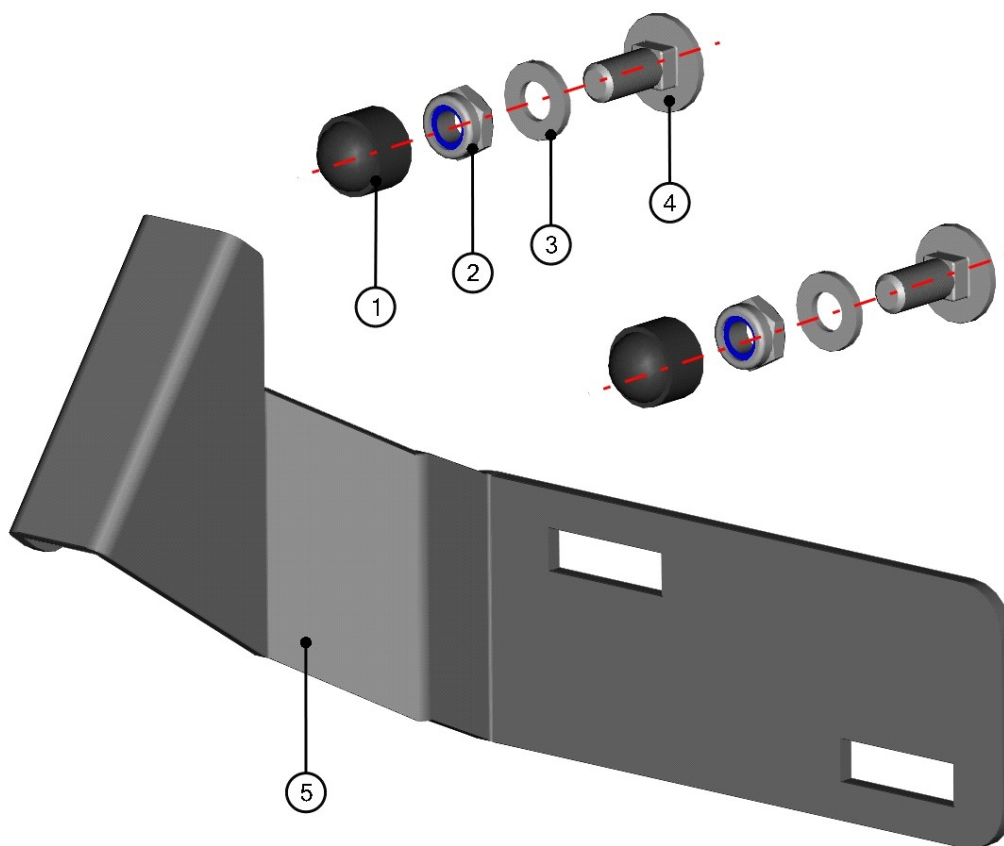

LEFT FRONT BOTTOM LEDGE HOLDER ASSEMBLY

22

ID	Catalogue no.	Description	Qty
1	001309	PLASTIC NUT COVER 13	2
2	001388	SELF-LOCKING NUT M8	2
3	001387	WASHER 8	2
4	002575	SCREW M8x20	2
5	64S03U01-15-007	LEFT FRONT BOTTOL LEDGE HOLDER	1