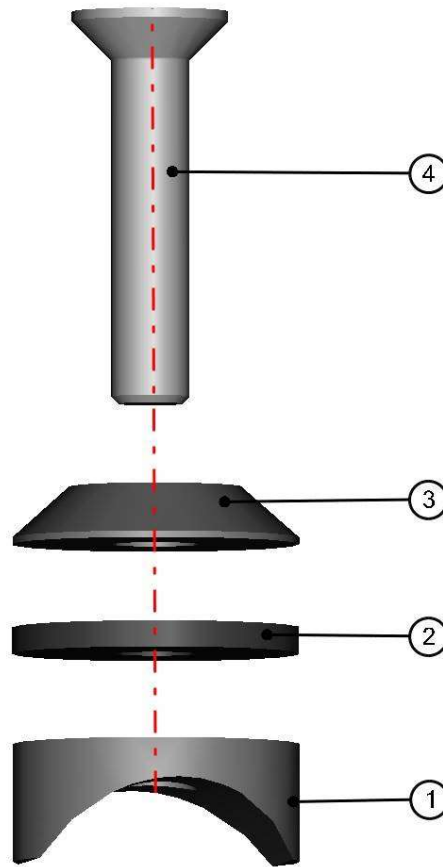

31

ID	Catalogue no.	Description	Qty
1	001736	SADDLE WASHER	1
2	001735	RUBBER WASHER "EPDM"	1
3	001715	PLASTIC WASHER	1
4	001701	SCREW M6x30	1

FRAME FIXING ASSEMBLY