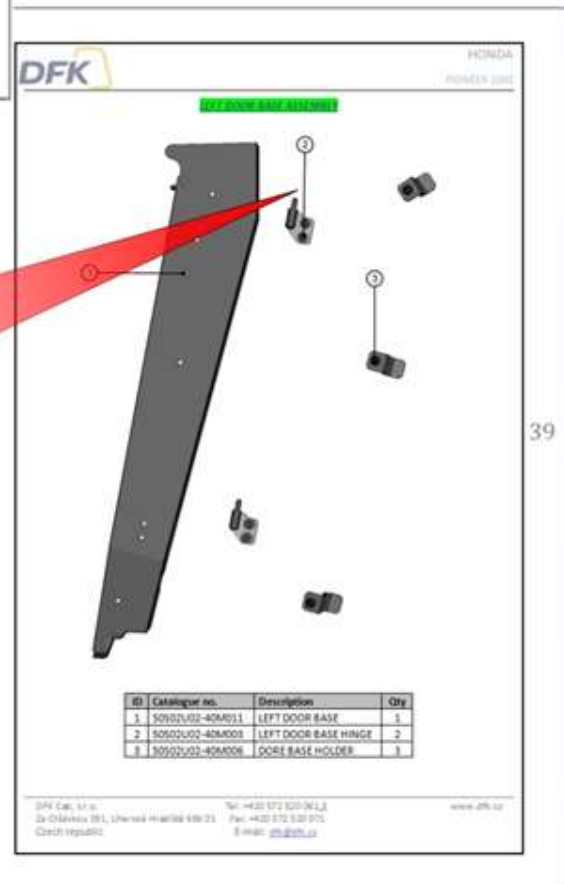

2. Select the name of assembly that interests you (box description).

3. Find the page with the same headline like the name of selected items.

4. Repeat the previous steps to find required part.

5. If you wish to order something please send us relevant Catalogue no. + Description