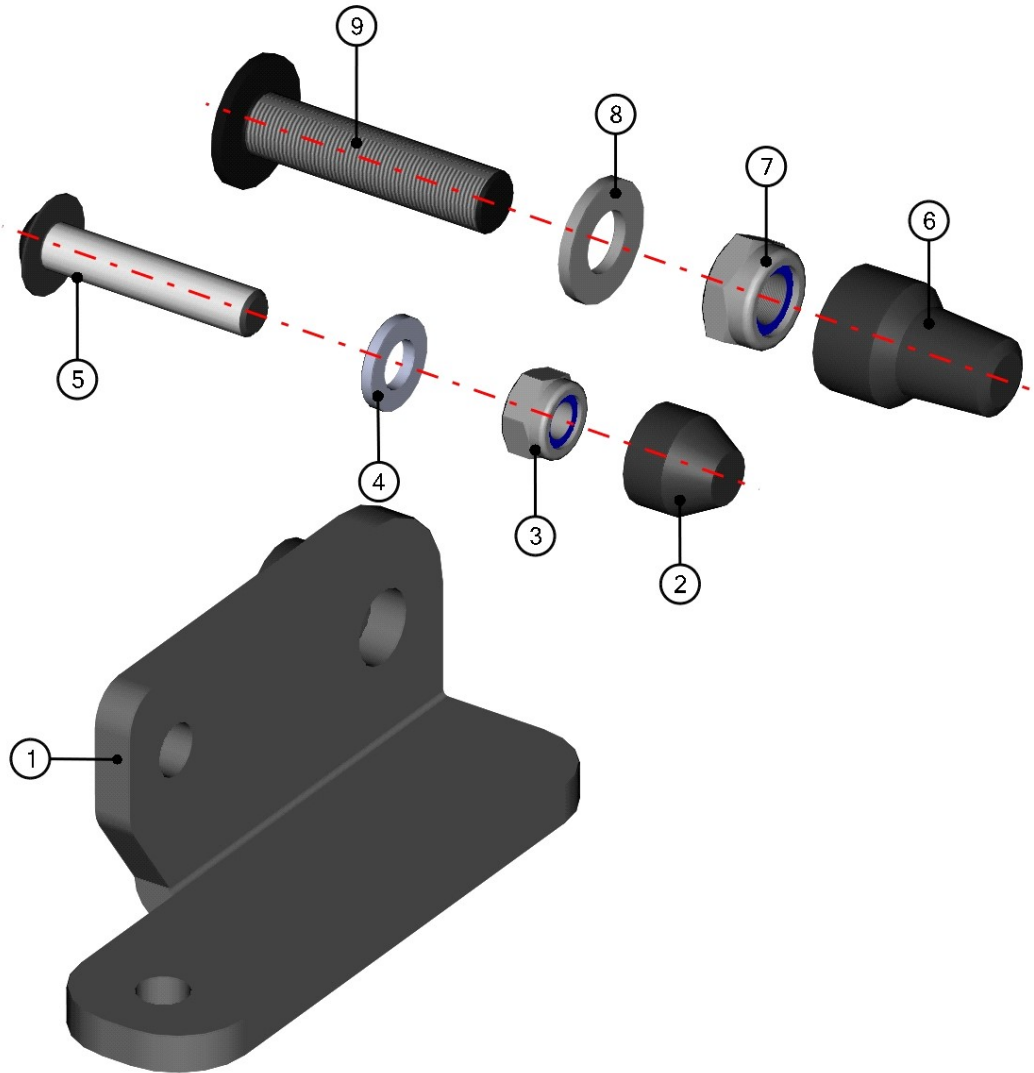

53

ID	Catalogue no.	Description	Qty
1	64S03U01-50W005	RIGHT DOOR BASE GAS SPRING HOLDER WELDED	1
2	001348	PLASTIC NUT COVER OK 10	1
3	001392	SELF-LOCKING NUT M6	1
4	001426	WASHER 6	1
5	004702	SCREW M6x30	1
6	001308	PLASTIC NUT COVER OK 13 LONG	1
7	001388	SELF-LOCKING NUT M8	1
8	001387	WASHER 8	1
9	004253	SCREW M8x35	1

DOOR BASE HOLDER ASSEMBLY

HardCabs
2464 Wisconsin Avenue
Downers Grove, IL 60515

parts@hardcabs.com

www.hardcabs.com

630-324-8585