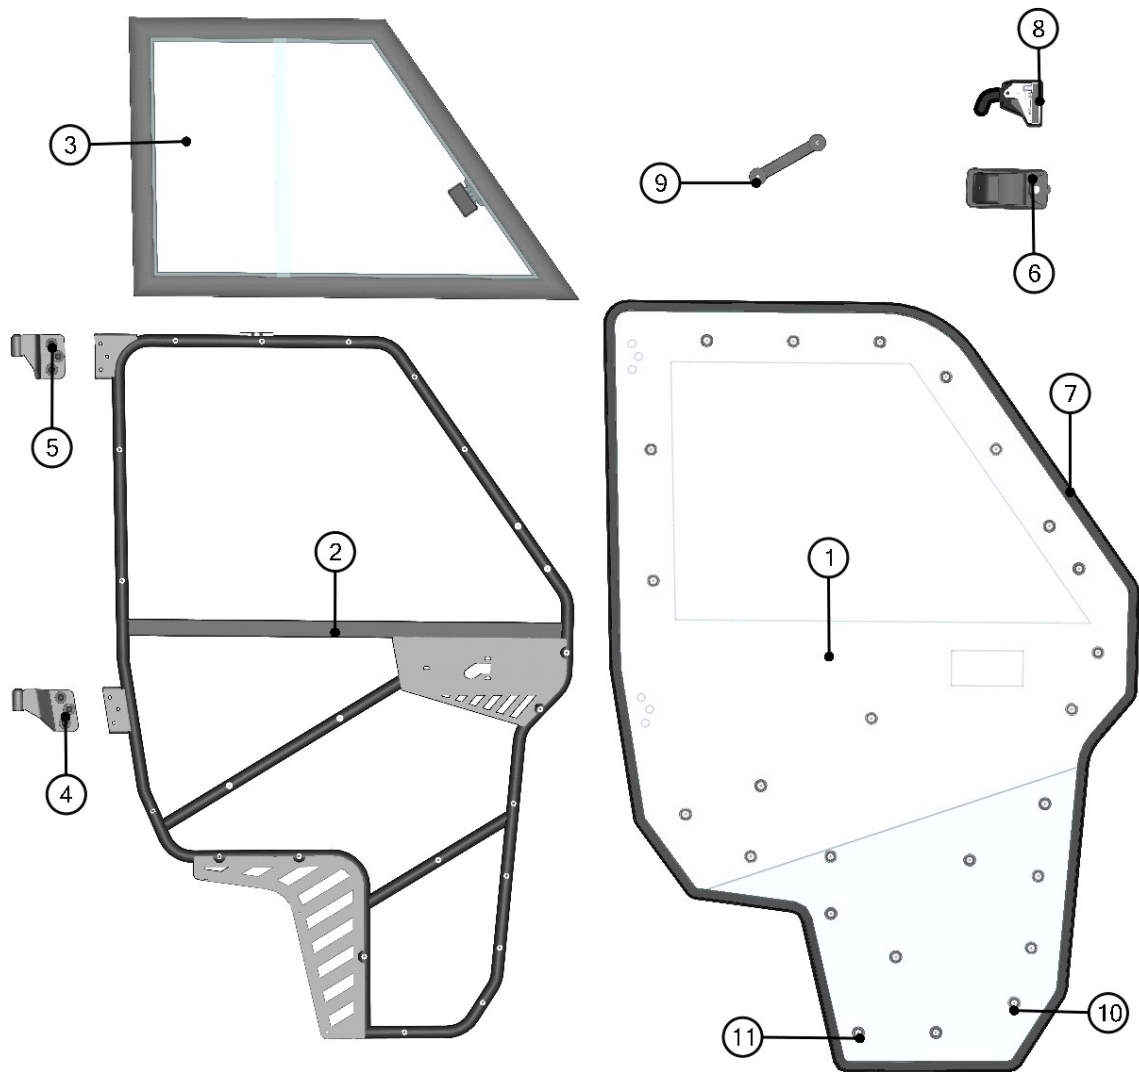

44

ID	Catalogue no.	Description	Qty
1	64S03U01-50-001	RIGHT DOOR POLYCARBONATE	1
2	64S03U01-50W001	RIGHT DOOR FRAME WELDED	1
3	64S03U01-50M011	RIGHT WINDOW ASSEMBLY	1
4	64S03U01-50M005	RIGHT DOOR BOTTOM HINGE ASSEMBLY	1
5	64S03U01-50M006	RIGHT DOOR UPPER HINGE ASSEMBLY	1
6	000841	OUTER DOOR LOCK	1
7	002454^64S03U01-50M001	RUBBER PROFILE "SARAZIN SIDE"	1
8	00-50M019	RIGHT INNER DOOR LOCK	1
9	00-40M018	DOOR HANDLE ASSEMBLY	1
10	00-00M019	POLYCARBONATE FIXING ASSEMBLY	22
11	64S03U01-40M022	FRAME FIXING ASSEMBLY	2

RIGHT WINDOW ASSEMBLY