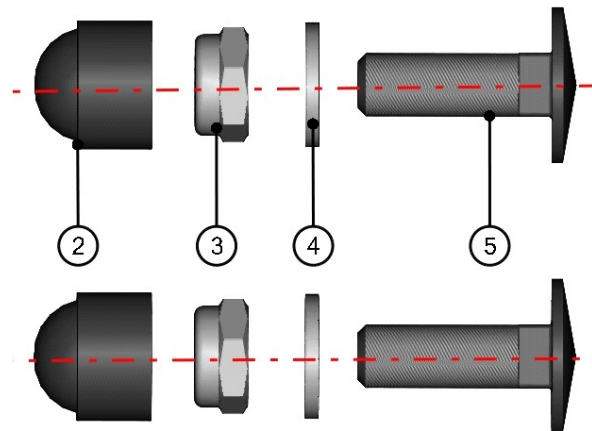

ID	Catalogue no.	Description	Qty
1	64S03U01-50W006	RIGHT DOOR BASE UPPER HINGE WELDED	1
2	001309	PLASTIC NUT COVER OK 13	2
3	001388	SELF-LOCKING NUT M8	2
4	001387	WASHER 8	2
5	003436	SCREW M8x25	2

RIGHT DOOR GAS SPRING HOLDER ASSEMBLY