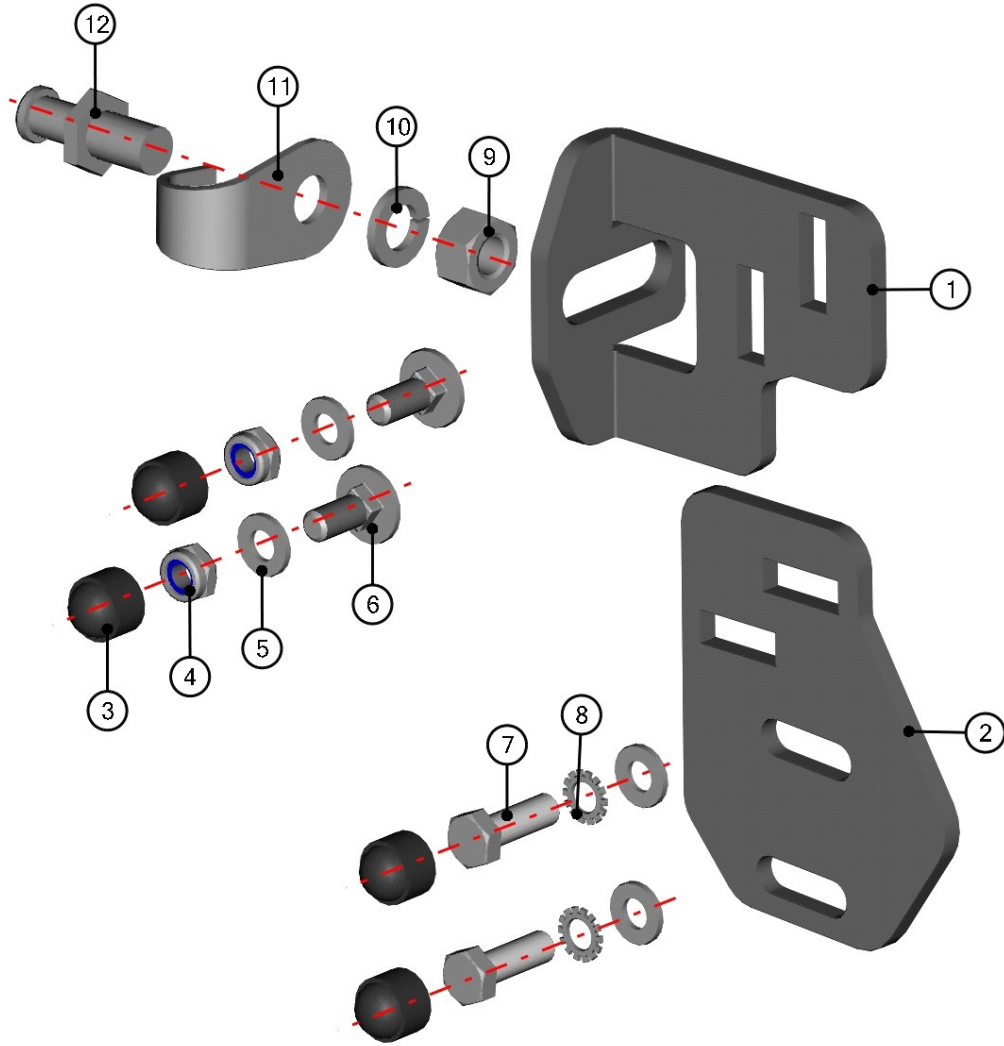

57

ID	Catalogue no.	Description	Qty
1	64S03U01-50-014	RIGHT DOOR STOP HOLDER	1
2	64S03U01-40-013	DOOR STOP HOLDER	1
3	001309	PLASTIC NUT COVER OK 13	4
4	001388	SELF-LOCKING NUT M8	2
5	001387	WASHER 8	4
6	002575	SCREW M8x20	2
7	003724	SCREW M8x30	2
8	001489	SERATTED-LOCK WASHER 8	2
9	000856	DOOR STOP NUT	1
10	000857	DOOR STOP WASHER	1
11	000855	DOOR STOP HOOK	1
12	000854	DOOR STOP PIN	1

DOOR GAS SPRING ASSEMBLY