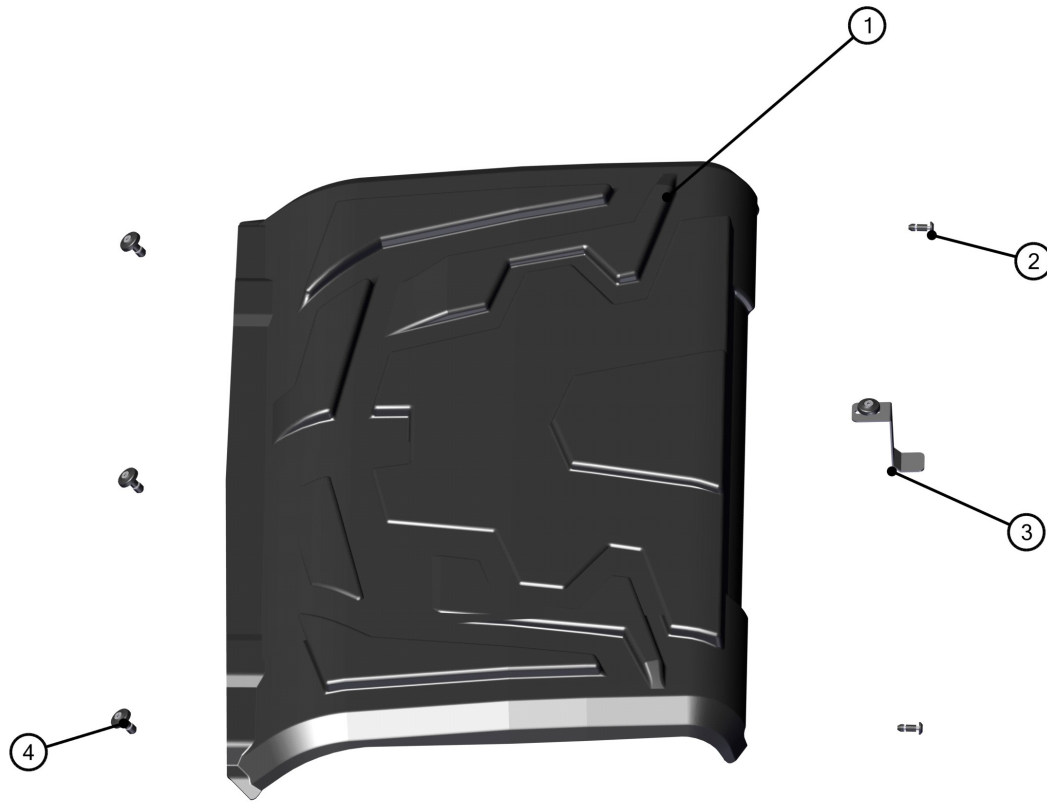

7

ID	Catalogue no.	Description	Qty
1	64S03U01-30M005	ROOF ASSEMBLY	1
2	64S03U01-30M003	REAR ROOF FIXING ASSEMBLY	2
3	64S03U01-30M004	ROOF HOLDER ASSEMBLY	1
4	64S03U01-30M002	FRONT ROOF FIXING ASSEMBLY	3