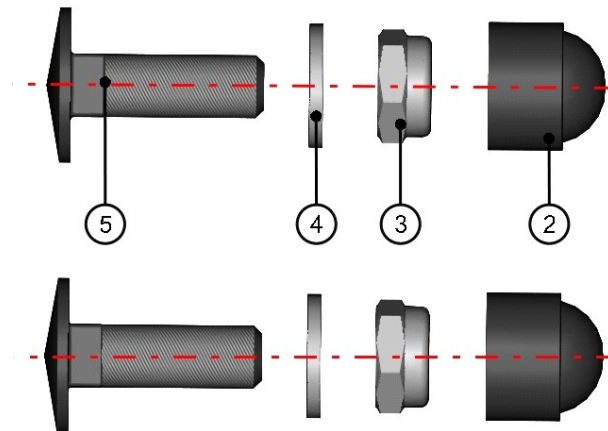

ID	Catalogue no.	Description	Qty
1	64S03U01-40W006	LEFT DOOR BASE UPPER HINGE WELDED	1
2	001309	PLASTIC NUT COVER OK 13	2
3	001388	SELF-LOCKING NUT M8	2
4	001387	WASHER 8	2
5	003436	SCREW M8x25	2

LEFT DOOR GAS SPRING HOLDER ASSEMBLY