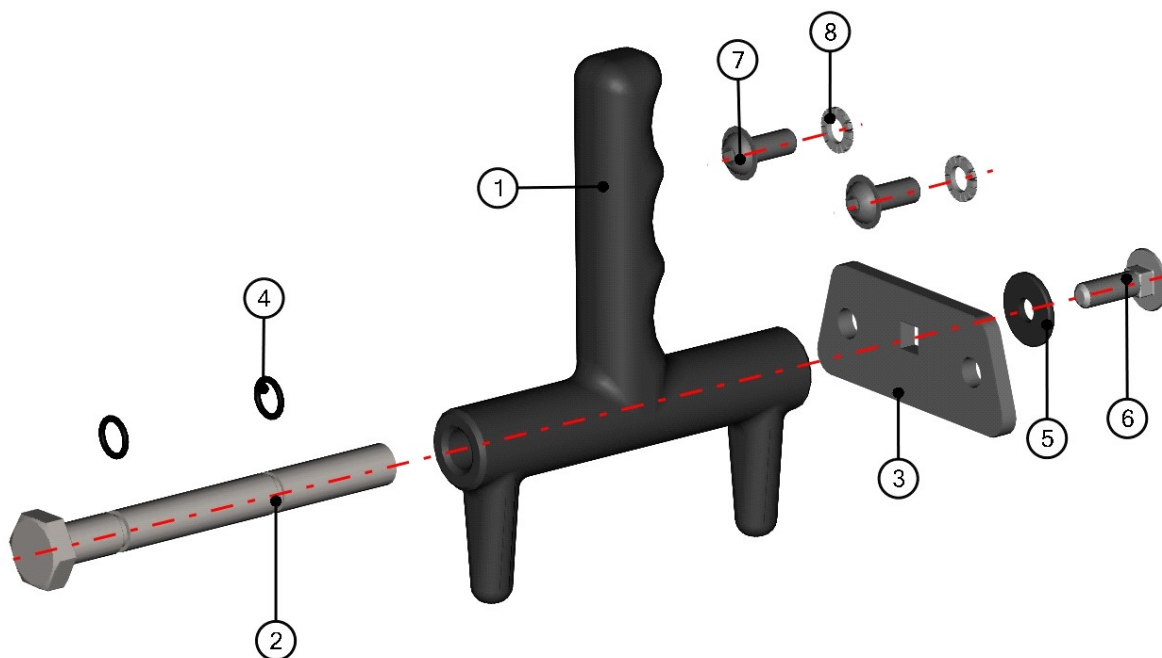

FRONT GLASS LOCK ASSEMBLY

19

ID	Catalogue no.	Description	Qty
1	004754	FRONT GLASS LOCK HANDLE	1
2	004136	FRONT GLASS LOCK PIN	1
3	64S03U01-15-005	FRONT GLASS LOCK HOLDER	1
4	004219	O-RING	2
5	004318	RIVET WASHER 6	1
6	004367	SCREW M6x20	1
7	002971	SCREW M6x15	2
8	001488	SERATTED-LOCK WASHER 6	2