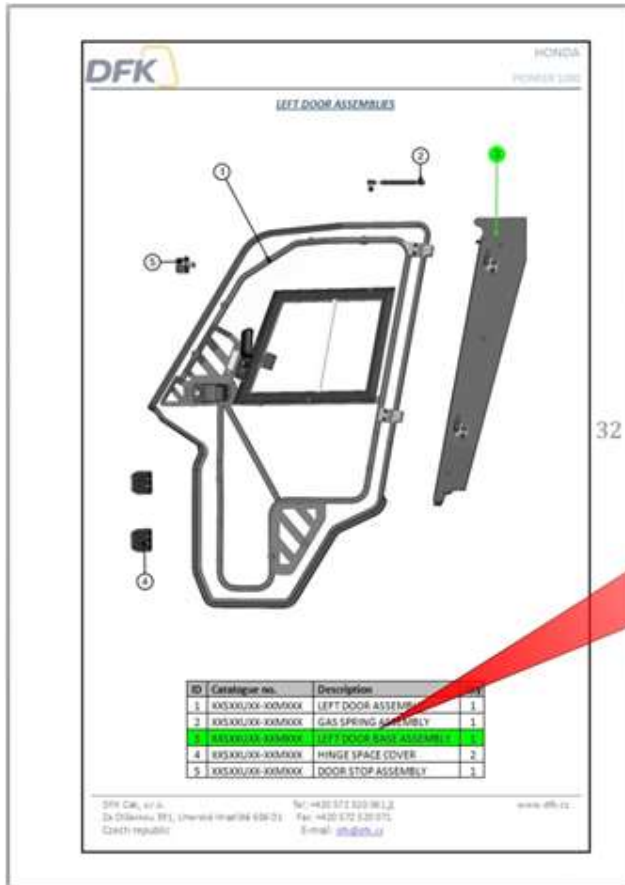

2. Select the name of assembly that interests you (box description).

3. Find the page with the same headline like the name of selected items.

4. Repeat the previous steps to find required part.

5. If you wish to order something please send us relevant Catalogue no. + Description