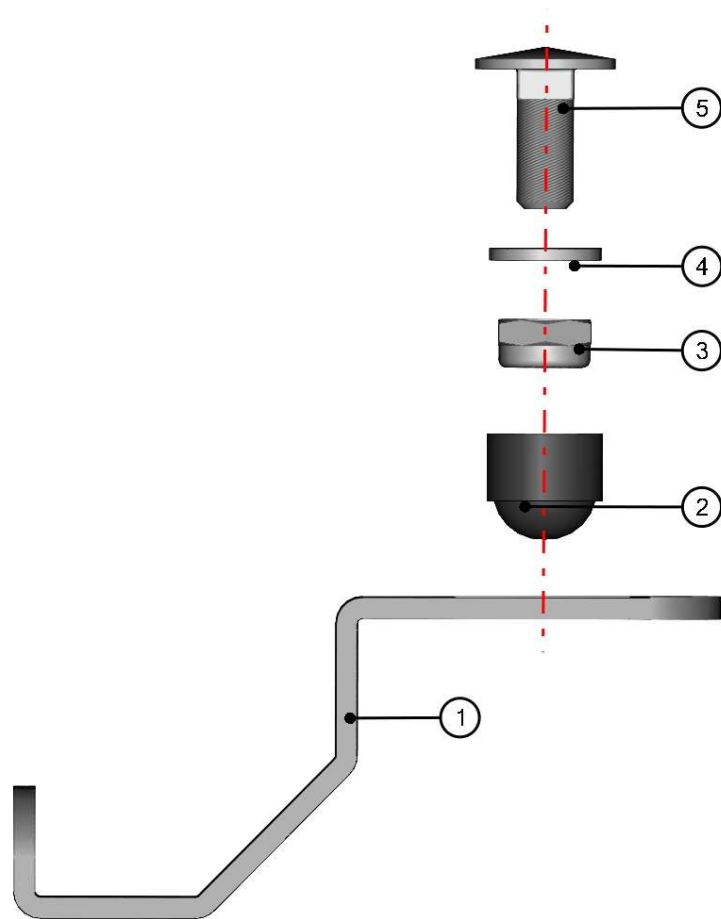

54

ID	Catalogue no.	Description	Qty
1	64S03U01-40-010	DOOR BASE HOLDER	1
2	001309	PLASTIC NUT COVER OK 13	1
3	001388	SELF-LOCKING NUT M8	1
4	001387	WASHER 8	1
5	002575	SCREW M8x20	1

RIGHT DOOR BASE BOTTOM HOLDER ASSEMBLY