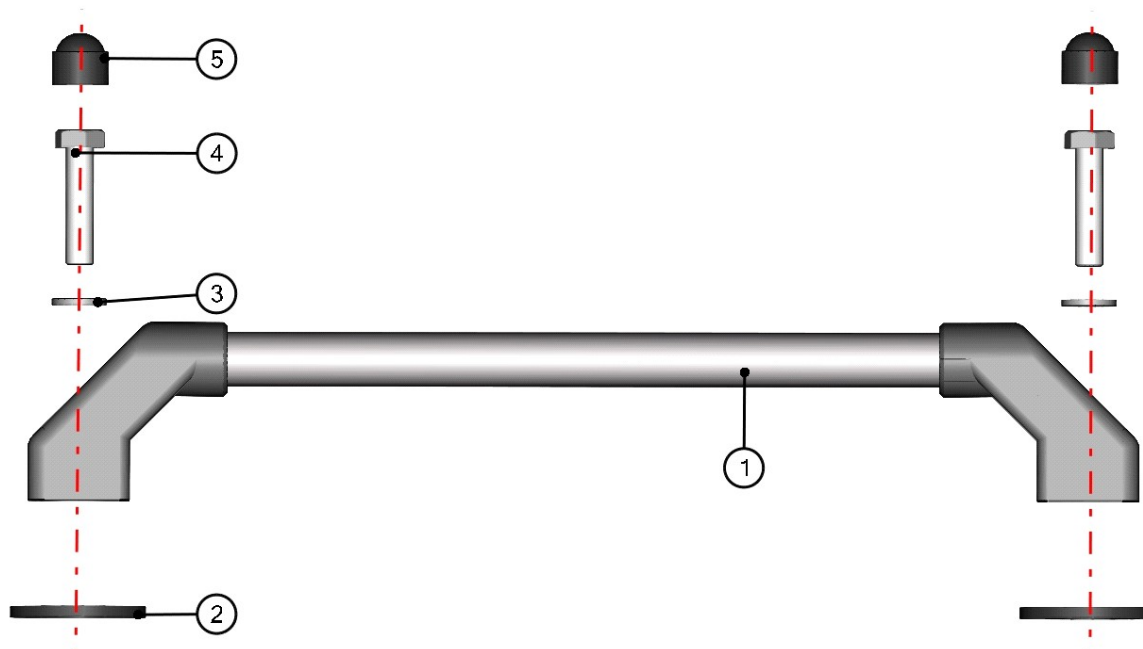

GAS SPRING ASSEMBLY

17

ID	Catalogue no.	Description	Qty
1	000868	GAS SPRING	1
2	00-00M006	FIXING ASSEMBLY	2

FRONT GLASS HANDLE ASSEMBLY

ID	Catalogue no.	Description	Qty
1	002709	FRONT GLASS HANDLE	1
2	001428	RUBBER WASHER	2
3	001387	WASHER 8	2
4	005986	SCREW M8x35	2
5	001309	PLASTIC NUT COVER OK 13	2