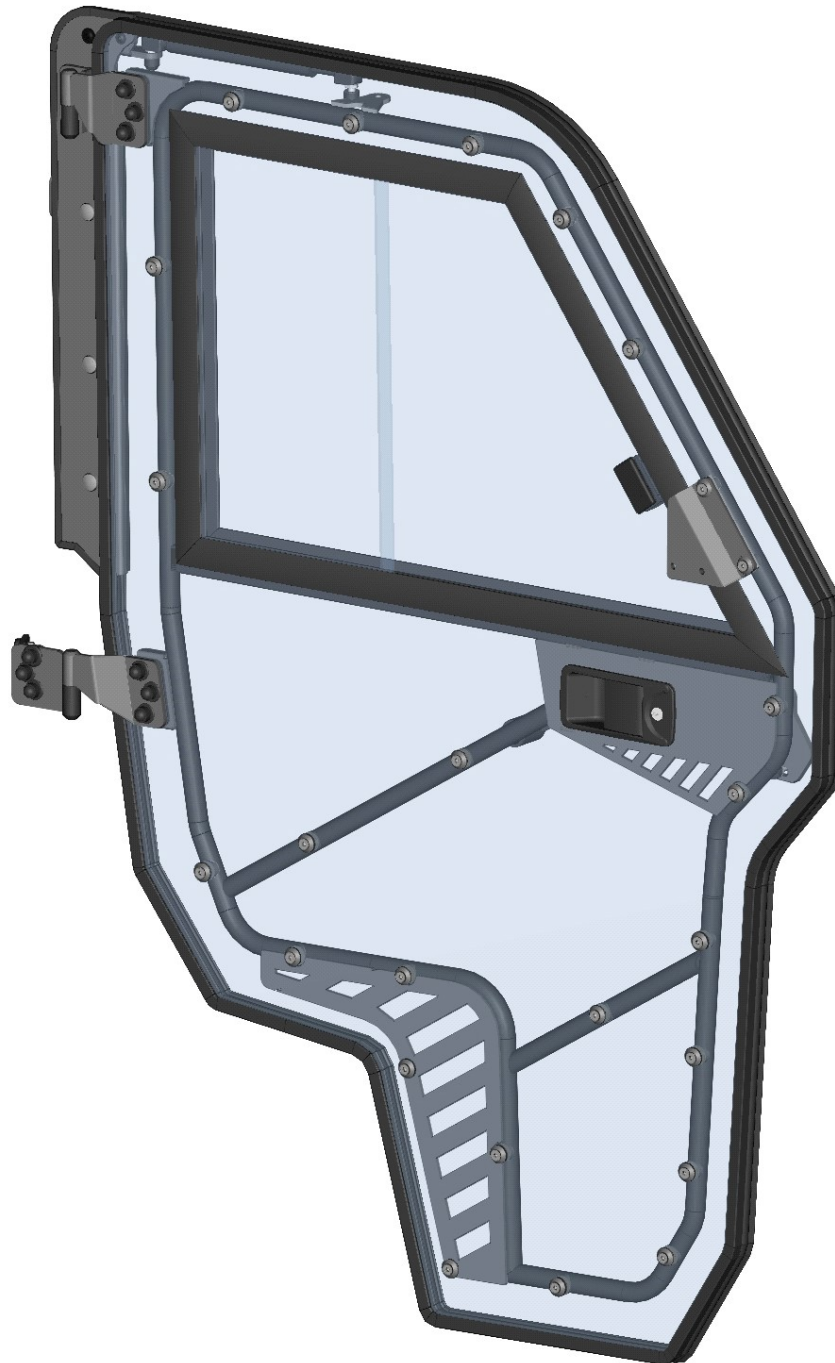

42

RIGHT DOOR ASSEMBLIES

HardCabs
2464 Wisconsin Avenue
Downers Grove, IL 60515

parts@hardcabs.com

630-324-8585

www.hardcabs.com