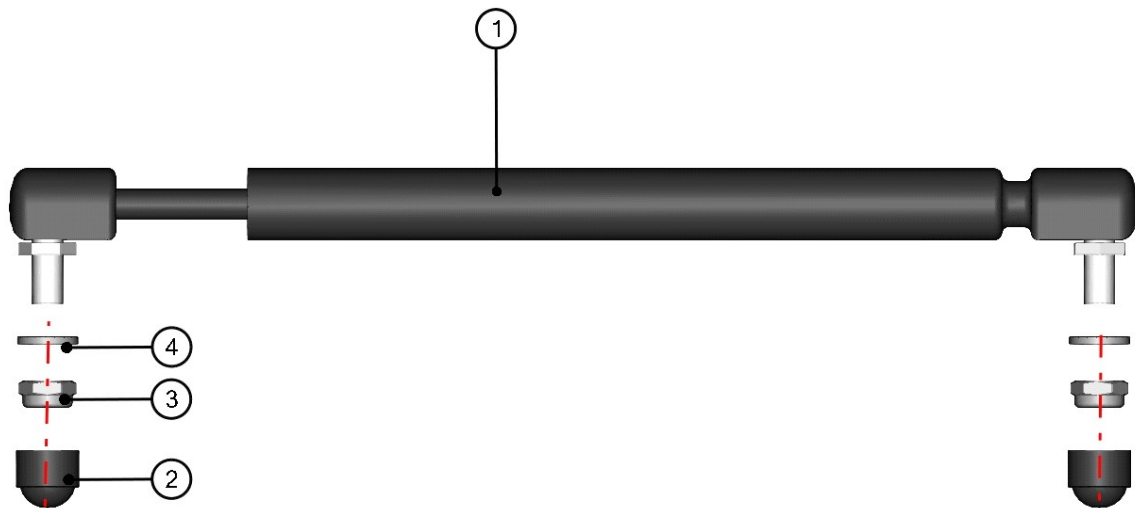

41

ID	Catalogue no.	Description	Qty
1	000865	DOOR GAS SPRING	1
2	001309	PLASTIC NUT COVER OK 13	2
3	001388	SELF-LOCKING NUT M8	2
4	001387	WASHER 8	2

RIGHT DOOR