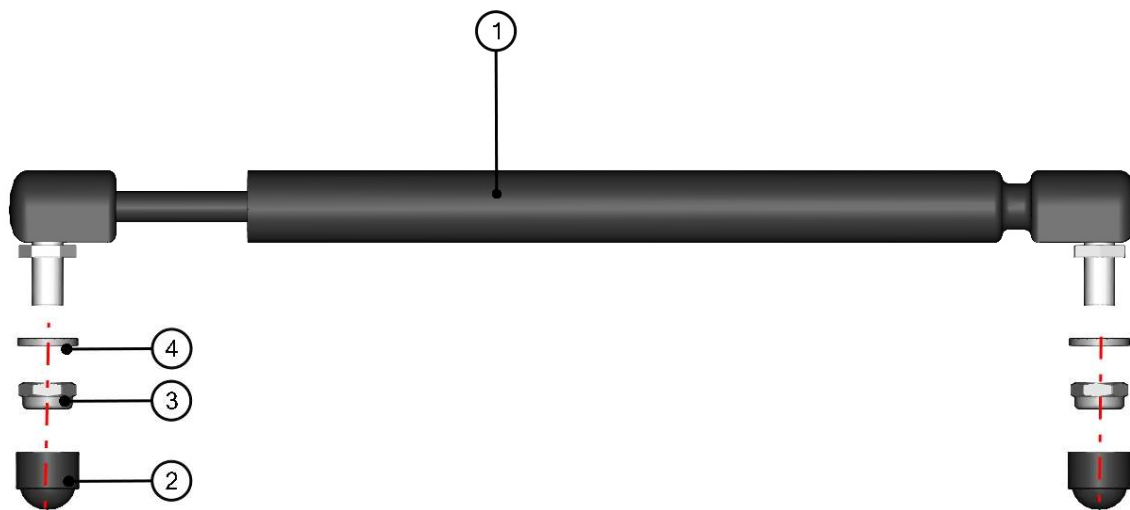

58

ID	Catalogue no.	Description	Qty
1	000865	DOOR GAS SPRING	1
2	001309	PLASTIC NUT COVER OK 13	2
3	001388	SELF-LOCKING NUT M8	2
4	001387	WASHER 8	2

ELECTROINSTALLATION