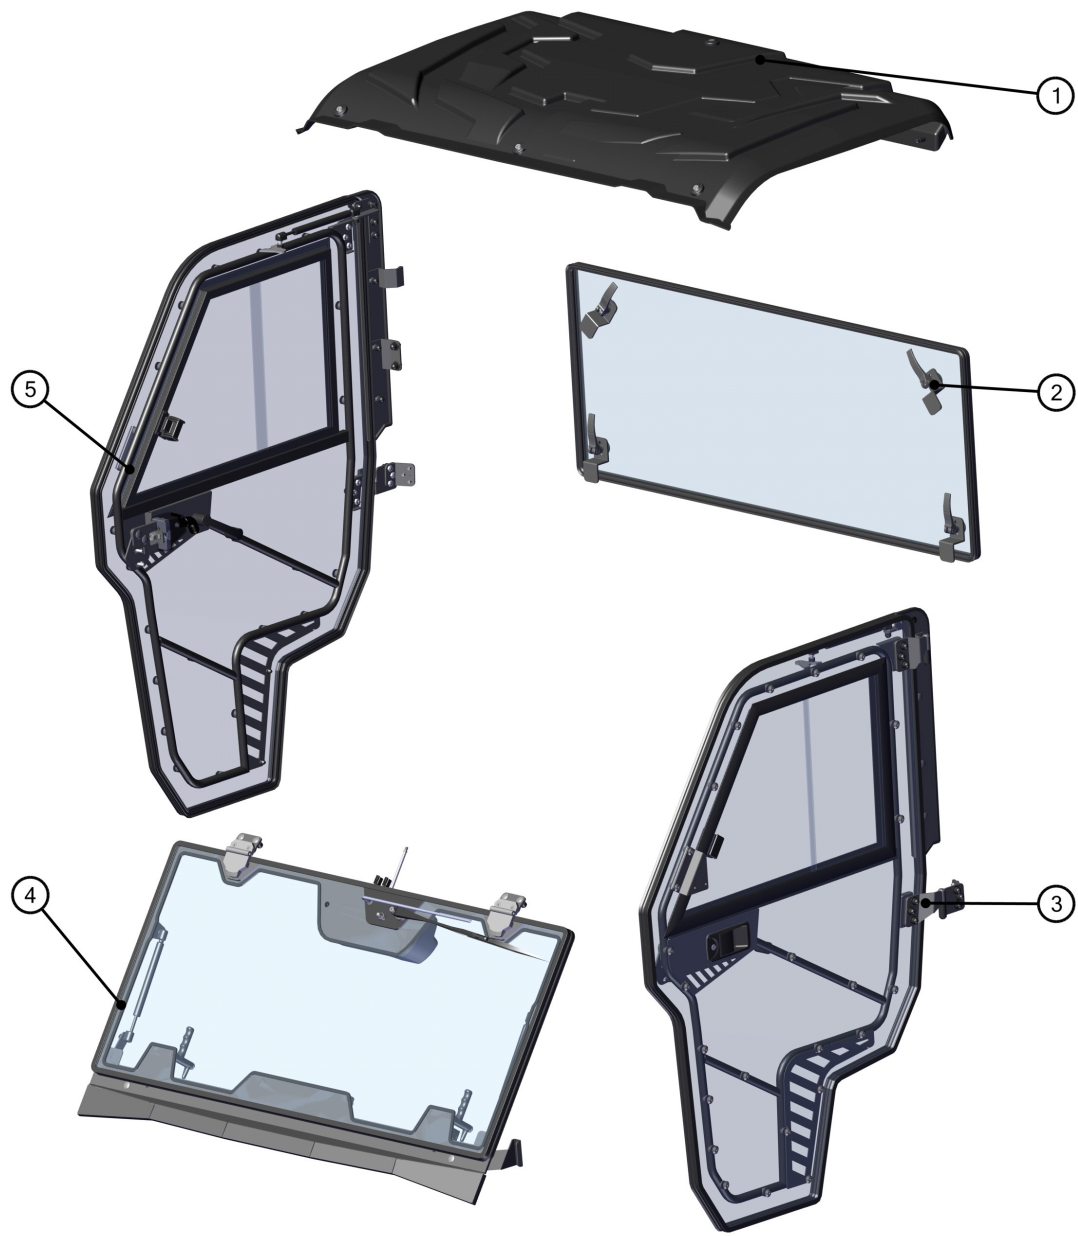

ALL PANELS

5

ID	Catalogue no.	Description	Qty	Page
1	64S03U01S30	ROOF	1	7
2	64S03U01S20	REAR PANEL	1	11
3	64S03U01S40	LEFT DOOR	1	26
4	64S03U01S10	FRONT PANEL	1	14
5	64S03U01S50	RIGHT DOOR	1	43