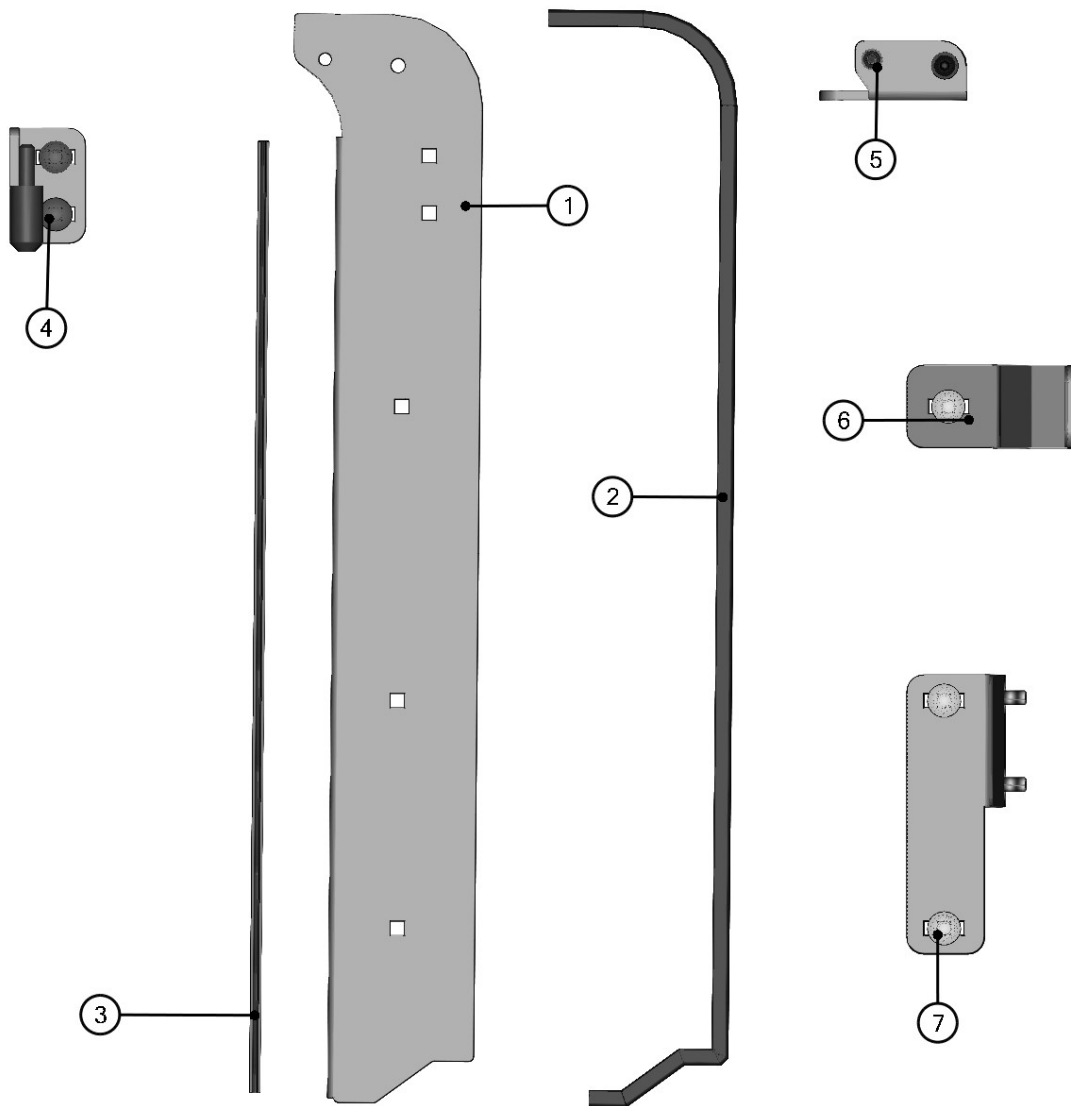

ID	Catalogue no.	Description	Qty
1	64S03U01-40W007	LEFT DOOR BASE WELDED	1
2	004134^64S03U01-40M002	RUBBER PROFILE "PIRELA"	1
3	005421^64S03U01-40M002	RUBBER PROFILE "LEMOVKA"	1
4	64S03U01-40M004	LEFT DOOR BASE UPPER HINGE ASSEMBLY	1
5	64S03U01-40M020	LEFT DOOR GAS SPRING HOLDER ASSEMBLY	1
6	64S03U01-40M007	DOOR BASE HOLDER ASSEMBLY	1
7	64S03U01-40M008	LEFT DOOR BASE BOTTOM HOLDER ASSEMBLY	1

LEFT DOOR BASE UPPER HINGE ASSEMBLY