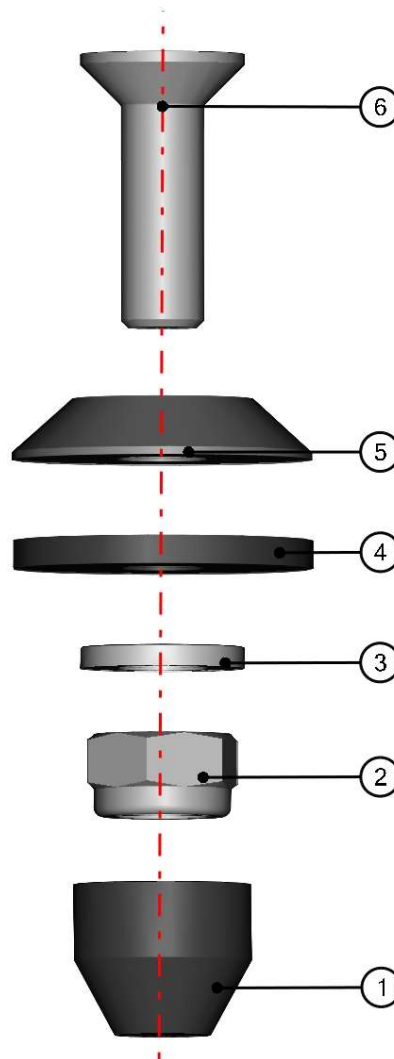

50

ID	Catalogue no.	Description	Qty
1	001348	PLASTIC NUT COVER OK 10	1
2	001392	SELF-LOCKING NUT M6	1
3	001426	WASHER 6	1
4	001735	RUBBER WASHER	1
5	001715	PLASTIC WASHER	1
6	001761	SCREW M6x20	1

RIGHT DOOR BASE ASSEMBLY