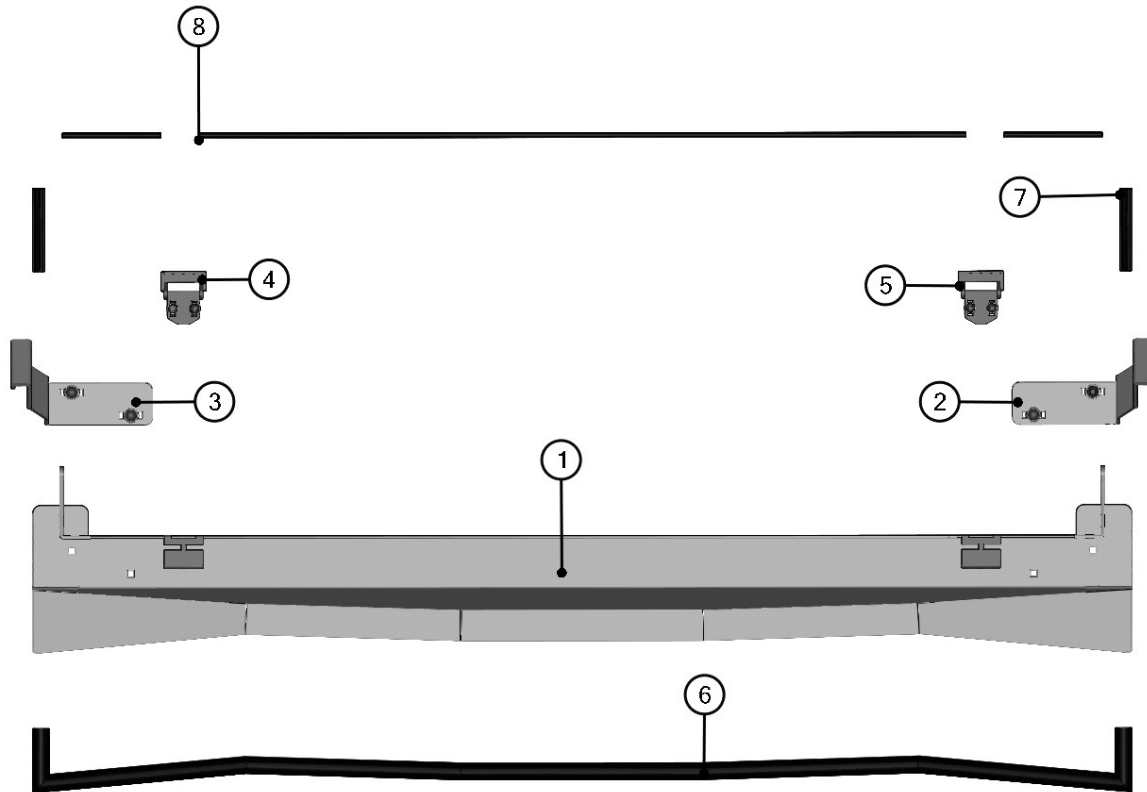

FRONT BOTTOM LEDGE ASSEMBLY

20

ID	Catalogue no.	Description	Qty
1	64S03U01-15W002	FRONT BOTTOM LEDGE WELDED	1
2	64S03U01-15M005	RIGHT FRONT BOTTOM LEDGE HOLDER ASSEMBLY	1
3	64S03U01-15M006	LEFT FRONT BOTTOM LEDGE HOLDER ASSEMBLY	1
4	32S04U05-10M005	LEFT FRONT GLASS STOP ASSEMBLY	1
5	32S04U05-10M008	RIGHT FRONT GLASS STOP ASSEMBLY	1
6	001589^64S03U01-15M002	RUBBER PROFILE "APOLO"	1
7	001771^64S03U01-15M002	RUBBER SEALING "KR 15x4"	1
8	001001^64S03U01-15M002	RUBBER PROFILE "LEMOVKA"	1