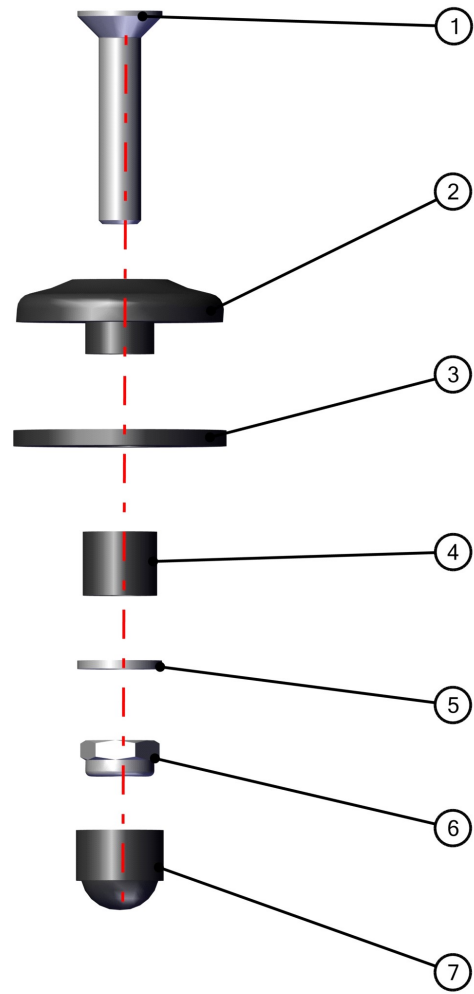

FRONT ROOF FIXING ASSEMBLY

ID	Catalogue no.	Description	Qty
1	002607	SCREW M8x40	1
2	001429	PLASTIC WASHER	1
3	001428	RUBBER WASHER	1
4	64S03U01-30-002	DISTANCE TUBE	1
5	001387	WASHER 8	1
6	001388	SELF-LOCKING NUT M8	1
7	001309	NUT COVER OK 13	1