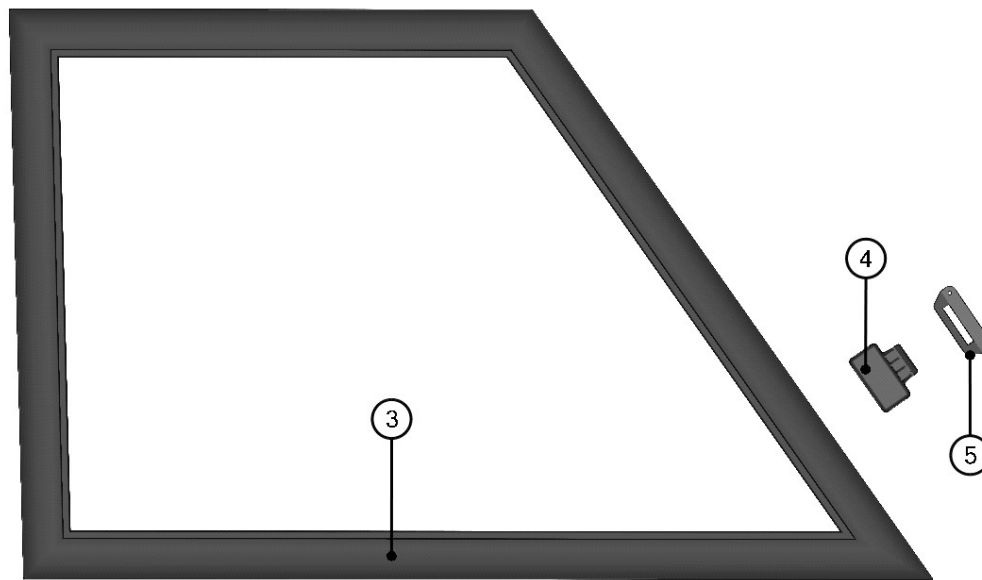

45

ID	Catalogue no.	Description	Qty
1	64S03U01-40-020	WINDOW GLASS SOLID	1
2	64S03U01-40-019	WINDOW GLASS MOVABLE	1
3	64S03U01-50-005	RIGHT WINDOW FRAME	1
4	00-40M008	WINDOW LOCK	1
5	001762	WINDOW STOP	1

RIGHT DOOR BOTTOM HINGE ASSEMBLY