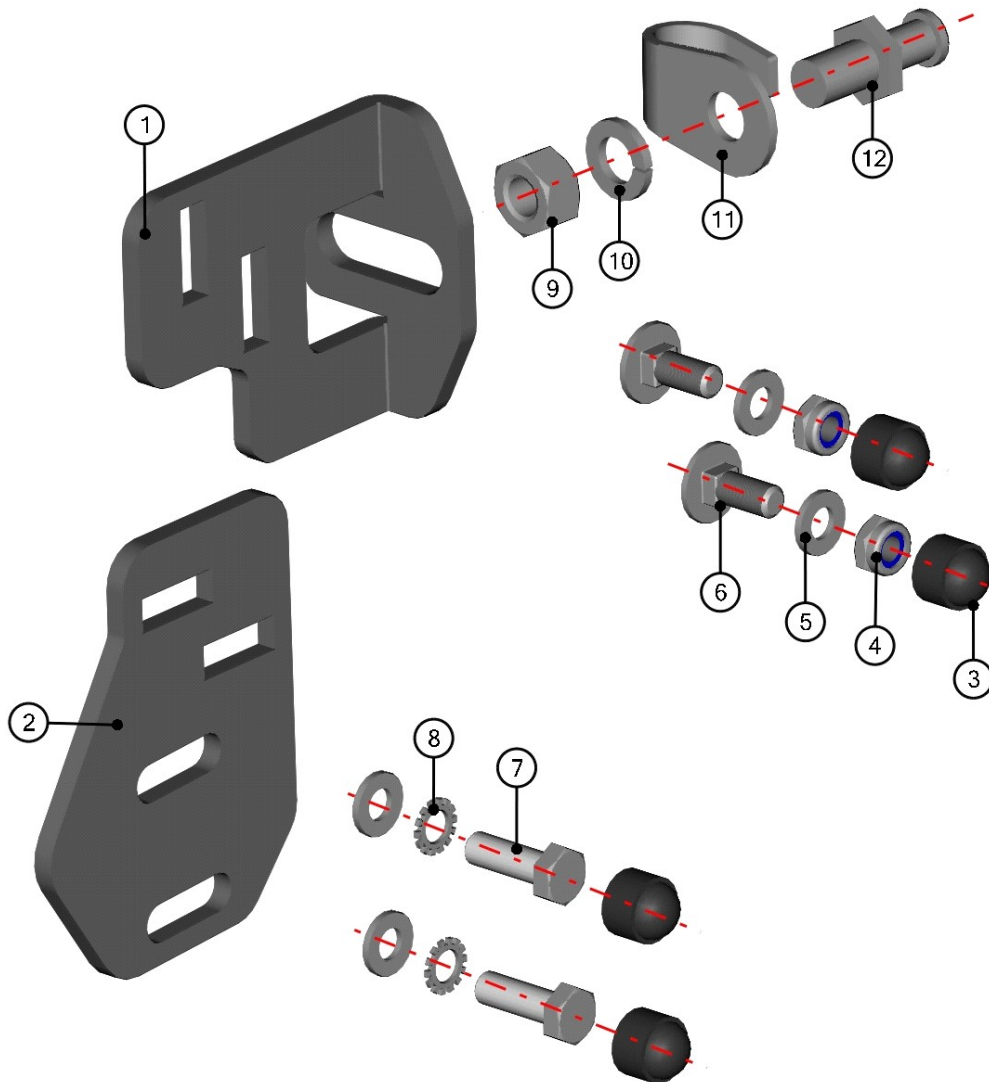

40

ID	Catalogue no.	Description	Qty
1	64S03U01-40-014	LEFT DOOR STOP HOLDER	1
2	64S03U01-40-013	DOOR STOP HOLDER	1
3	001309	PLASTIC NUT COVER OK 13	4
4	001388	SELF-LOCKING NUT M8	2
5	001387	WASHER 8	4
6	002575	SCREW M8x20	2
7	003724	SCREW M8x30	2
8	001489	SERATTED-LOCK WASHER 8	2
9	000856	DOOR STOP NUT	1
10	000857	DOOR STOP WASHER	1
11	000855	DOOR STOP HOOK	1
12	000854	DOOR STOP PIN	1

DOOR GAS SPRING ASSEMBLY