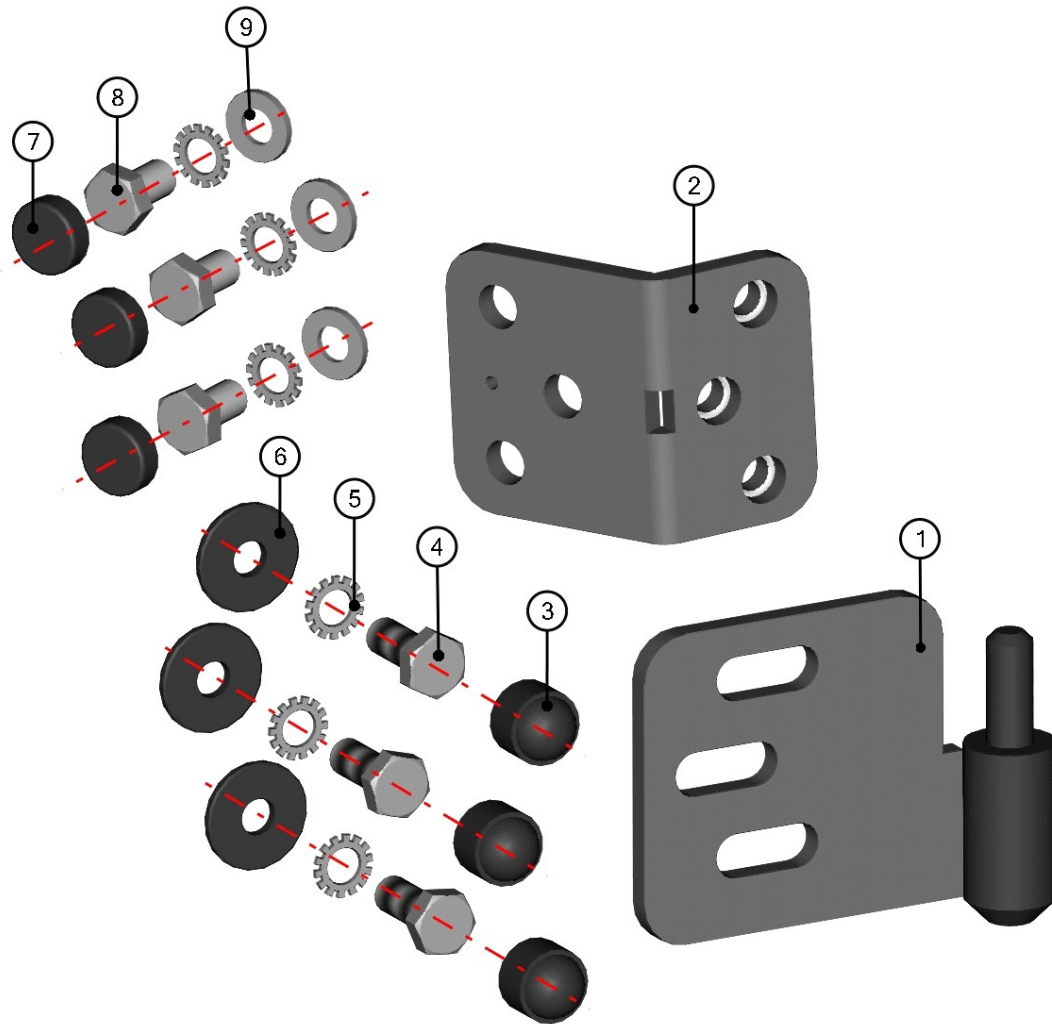

56

ID	Catalogue no.	Description	Qty
1	64S03U01-50W008	RIGHT DOOR FRAME BOTTOM HINGE WELDED	1
2	64S03U01-50W004	RIGHT DOOR FRAME BOTTOM HINGE HOLDER WELDED	1
3	001309	PLASTIC NUT COVER OK 13	3
4	001437	SCREW M8x20	3
5	001489	SERATTED-LOCK WASHER 8	6
6	003322	RIVET WASHER 8	3
7	005983	PLASTIC NUT COVER OK 13 LOW	3
8	002525	SCREW M8x14	3
9	001387	WASHER 8	3

RIGHT DOOR STOP ASSEMBLY