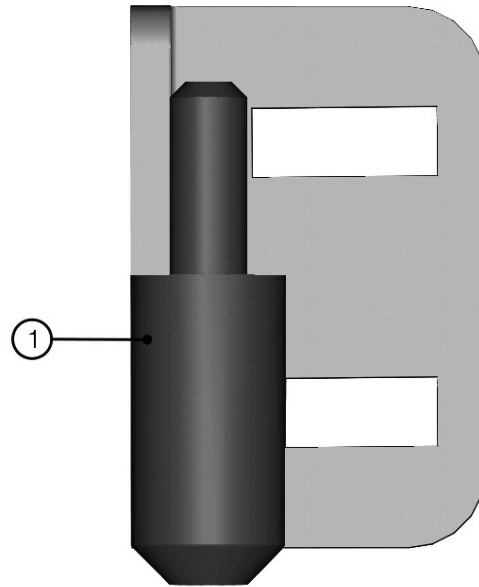

ID	Catalogue no.	Description	Qty
1	64S03U01-40W006	LEFT DOOR BASE UPPER HINGE WELDED	1
2	001309	PLASTIC NUT COVER OK 13	2
3	001388	SELF-LOCKING NUT M8	2
4	001387	WASHER 8	2
5	003436	SCREW M8x25	2

LEFT DOOR GAS SPRING HOLDER ASSEMBLY