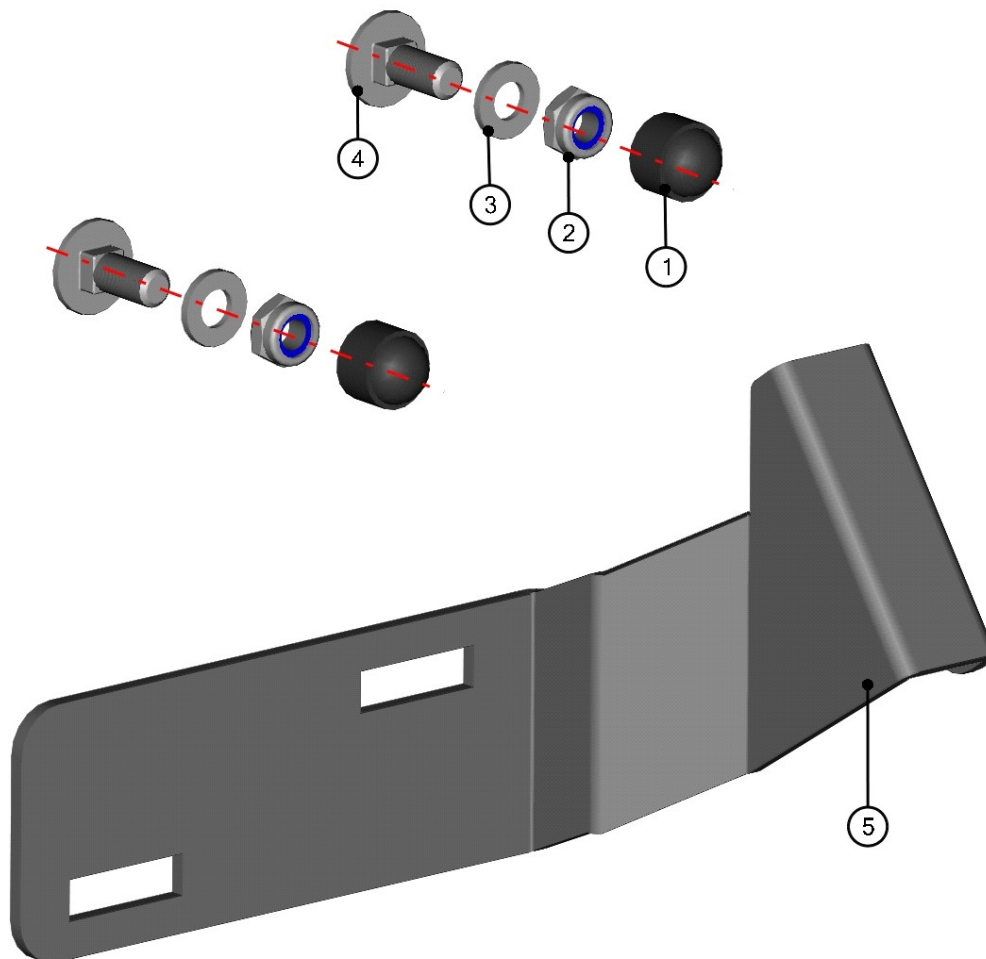

RIGHT FRONT BOTTOM LEDGE HOLDER ASSEMBLY

21

ID	Catalogue no.	Description	Qty
1	001309	PLASTIC NUT COVER OK 13	2
2	001388	SELF-LOCKING NUT M8	2
3	001387	WASHER 8	2
4	002575	SCREW M8x20	2
5	64S03U01-15-006	RIGHT FRONT BOTTOM LEDGE HOLDER	1