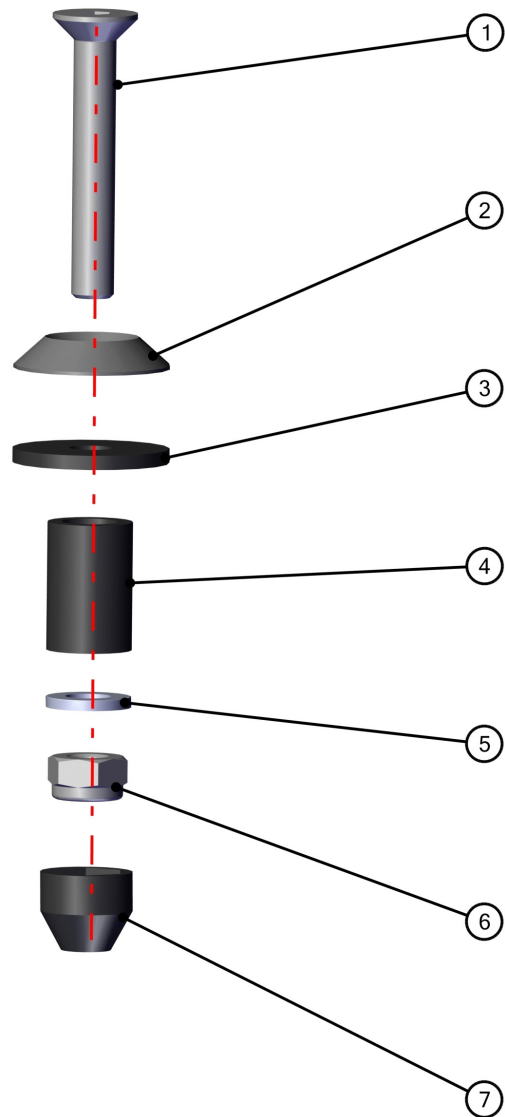

REAR ROOF FIXING ASSEMBLY

ID	Catalogue no.	Description	Qty
1	002808	SCREW M6x40	1
2	001715	PLASTIC WASHER 6	1
3	001735	RUBBER WASHER 6	1
4	64S03U01-30-004	DISTANCE TUBE	1
5	001426	WASHER 6	1
6	001392	SELF-LOCKING NUT M6	1
7	001348	NUT COVER OK 10	1