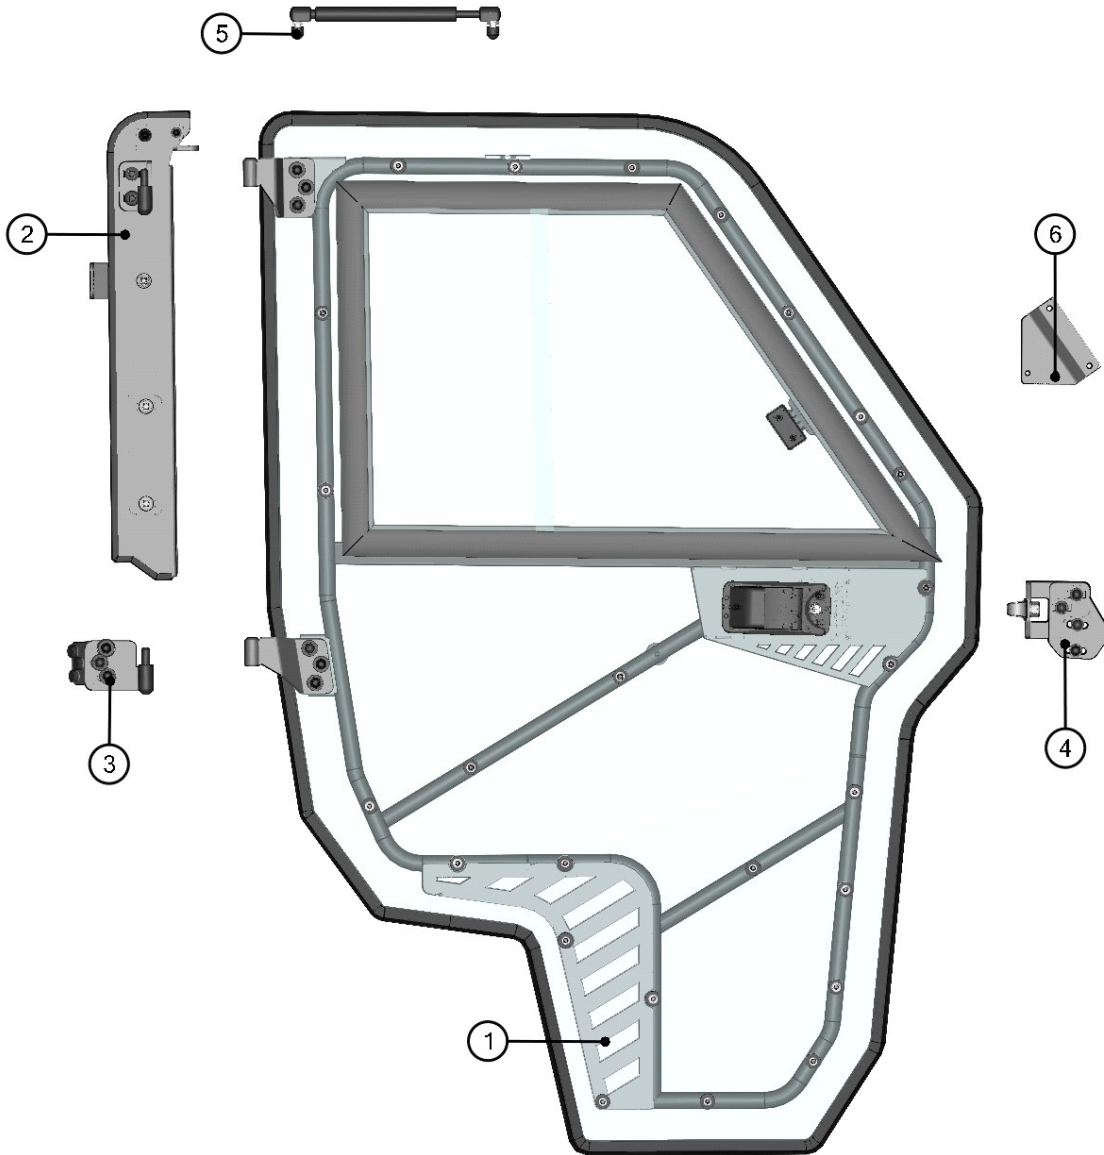

43

ID	Catalogue no.	Description	Qty
1	64S03U01-50M001	RIGHT DOOR ASSEMBLY	1
2	64S03U01-50M002	RIGHT DOOR BASE ASSEMBLY	1
3	64S03U01-50M003	RIGHT DOOR FRAME BOTTOM HINGE ASSEMBLY	1
4	64S03U01-50M009	RIGHT DOOR STOP ASSEMBLY	1
5	64S03U01-40M021	DOOR GAS SPRING ASSEMBLY	1
6	64S03U01-50M024	RIGHT DOOR REAR VIEW MIRROR HOLDER	1

RIGHT DOOR ASSEMBLY