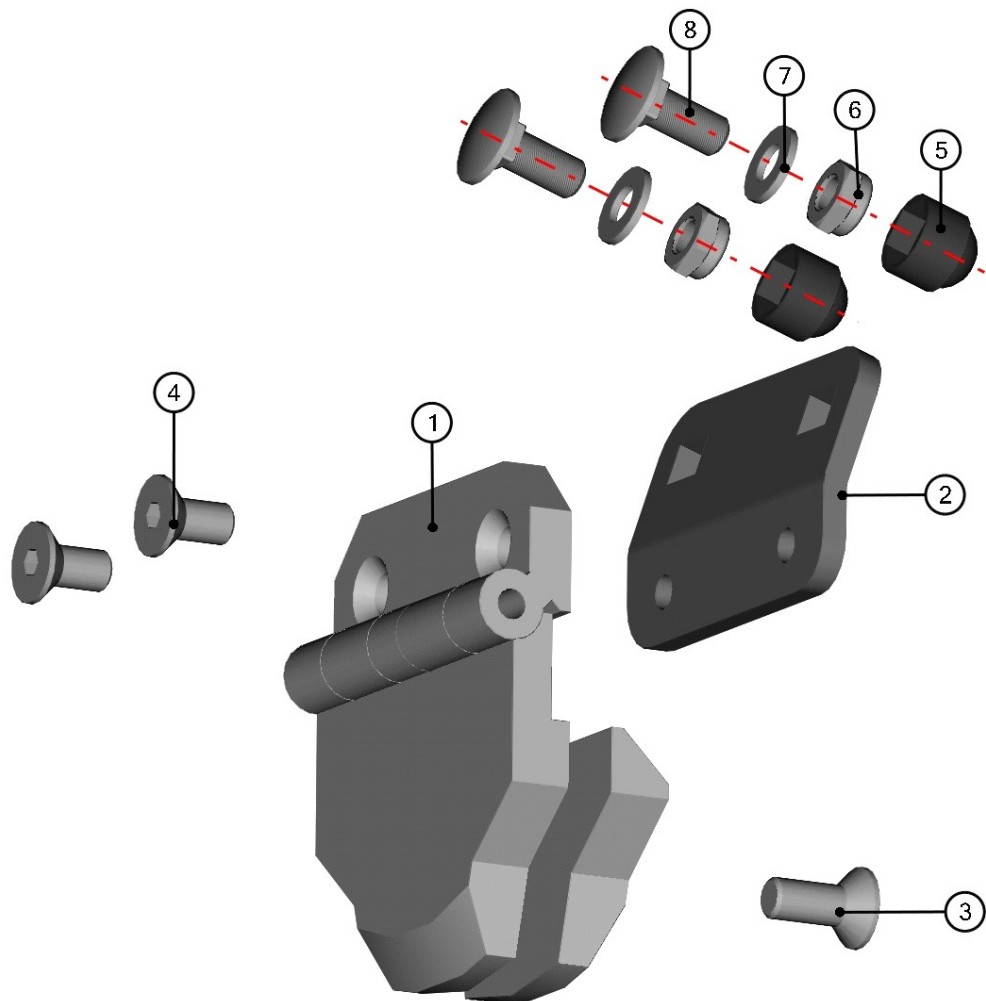

FRONT PANEL HINGE ASSEMBLY

ID	Catalogue no.	Description	Qty
1	000862	FRONT PANEL HINGE	1
2	64S03U01-15-004	FRONT PANEL HINGE HOLDER	1
3	002784	SCREW M8x20	1
4	001696	SCREW M8x16	2
5	001309	PLASTIC NUT COVER OK 13	2
6	001388	SELF-LOCKING NUT M8	2
7	001387	WASHER 8	2
8	002575	SCREW M8x20	2