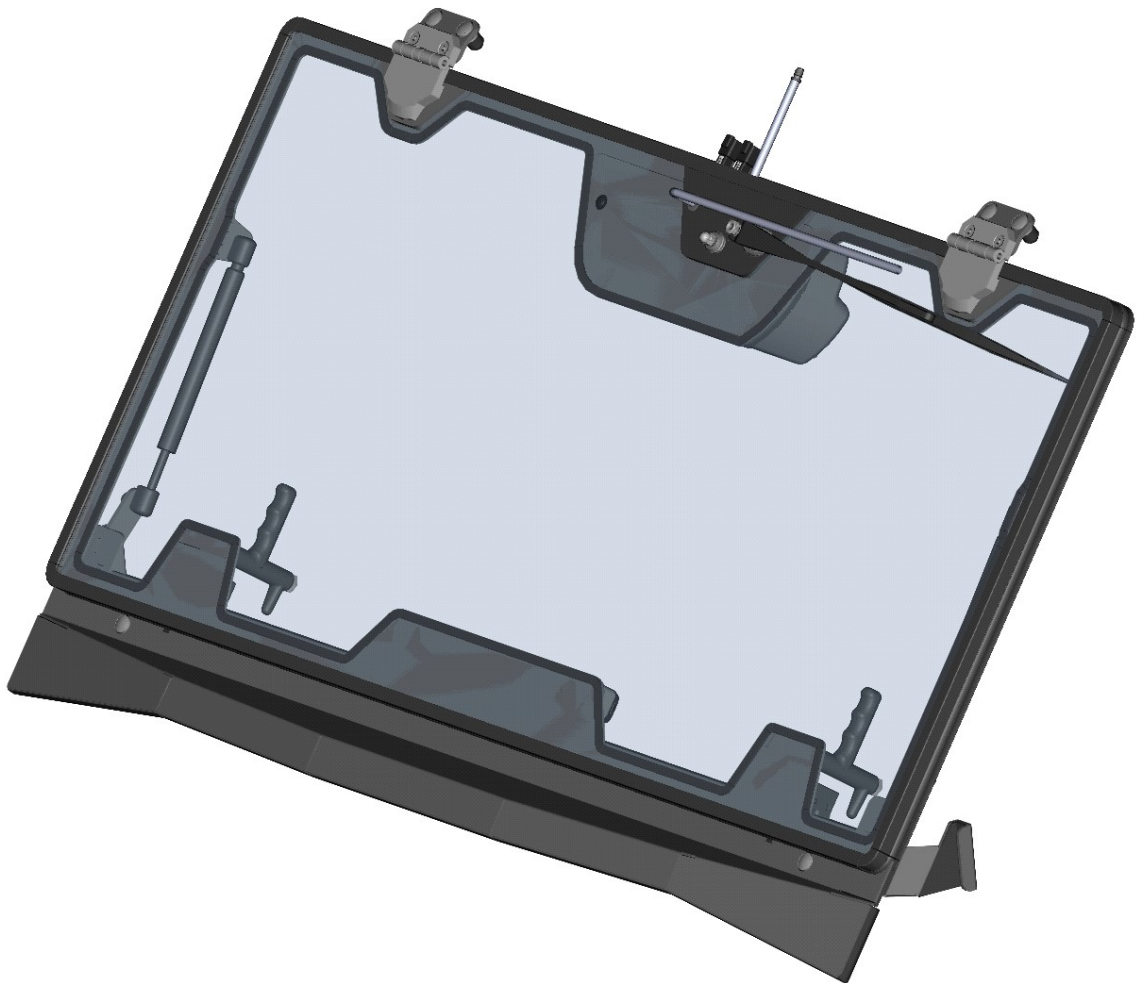

FRONT PANEL

14