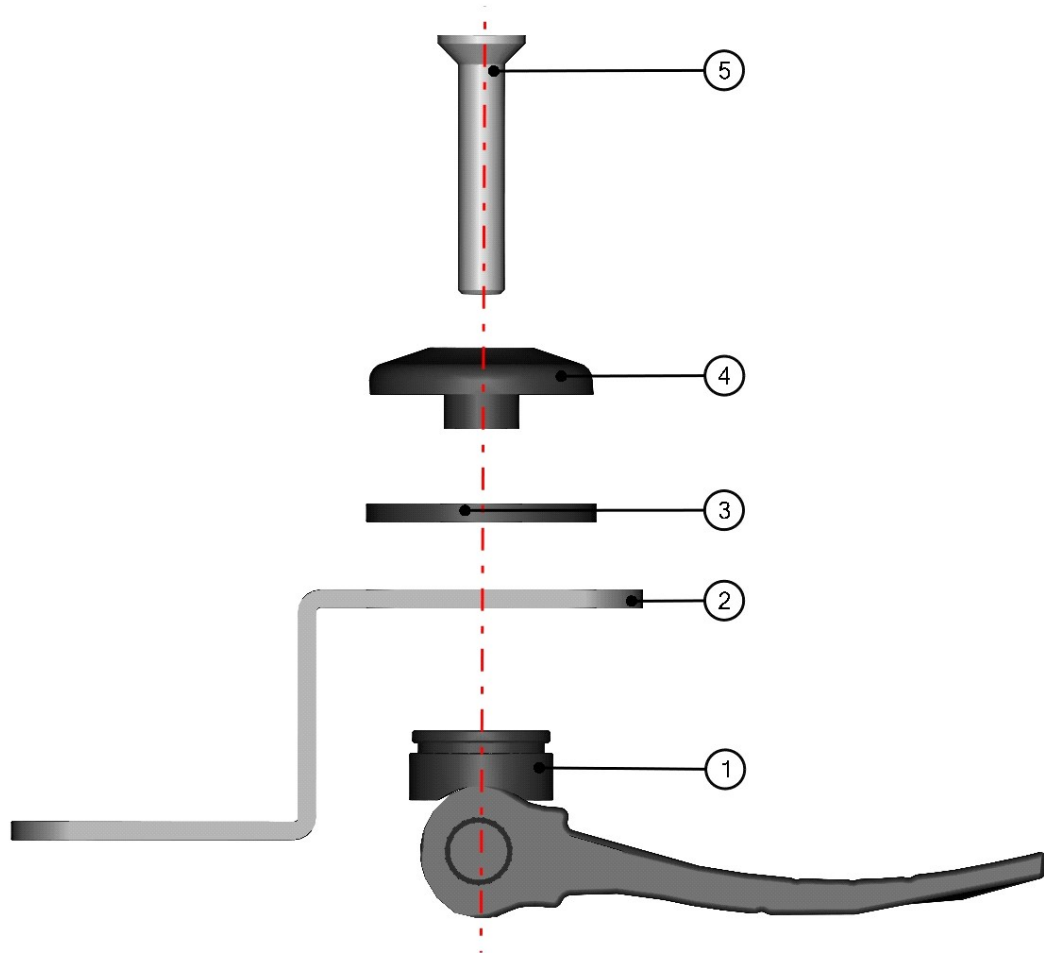

REAR PANEL

11

REAR PANEL ASSEMBLIES

12

ID	Catalogue no.	Description	Qty
1	64S03U01-20M001	REAR GLASS WITH SEALING	1
2	64S03U01-20M002	REAR GLASS HOLDER ASSEMBLY	4

REAR GLASS HOLDER ASSEMBLY

13

ID	Catalogue no.	Description	Qty
1	00-117U-M007	CLAMPING LEVER	1
2	64S03U01-20-002	REAR GLASS HOLDER	1
3	001428	RUBBER WASHER	1
4	001429	PLASTIC NOG	1
5	001694	SCREW M8x45	1