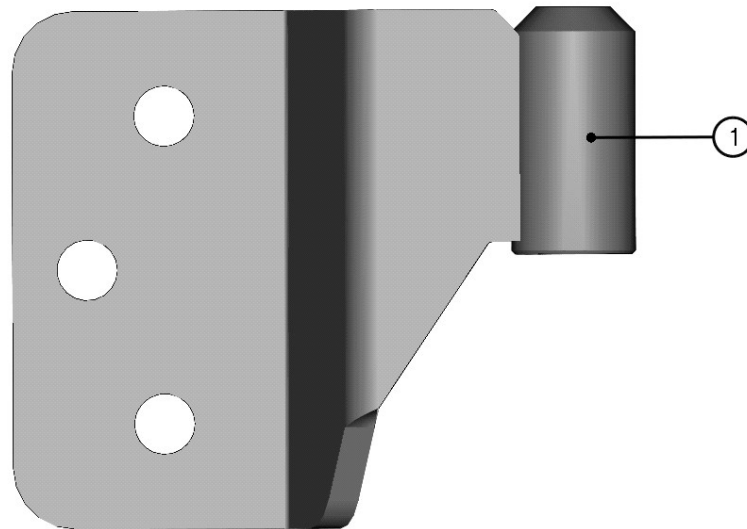

ID	Catalogue no.	Description	Qty
1	64S03U01-40W003	LEFT DOOR UPPER HINGE WELDED	1
2	001309	PLASTIC NUT COVER OK 13	3
3	001411	SCREW M8x30	3
4	001489	SERATTED-LOCK WASHER 8	3
5	003322	RIVET WASHER 8	3

LEFT DOOR BASE ASSEMBLY