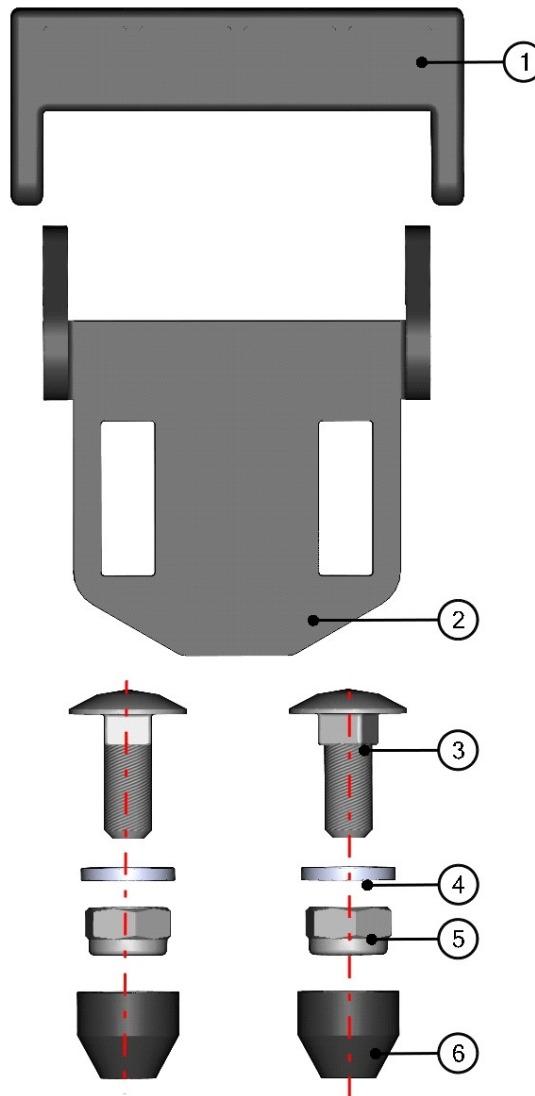

LEFT FRONT GLASS STOP ASSEMBLY

23

ID	Catalogue no.	Description	Qty
1	004856	PLASTIC FRONT GLASS STOP	1
2	50S02U02-10-013	FRONT GLASS STOP HOLDER	1
3	004529	SCREW M8x16	2
4	001426	WASHER 6	2
5	001392	SELF-LOCKING NUT M6	2
6	001348	PLASTIC NUT COVER OK 10	2