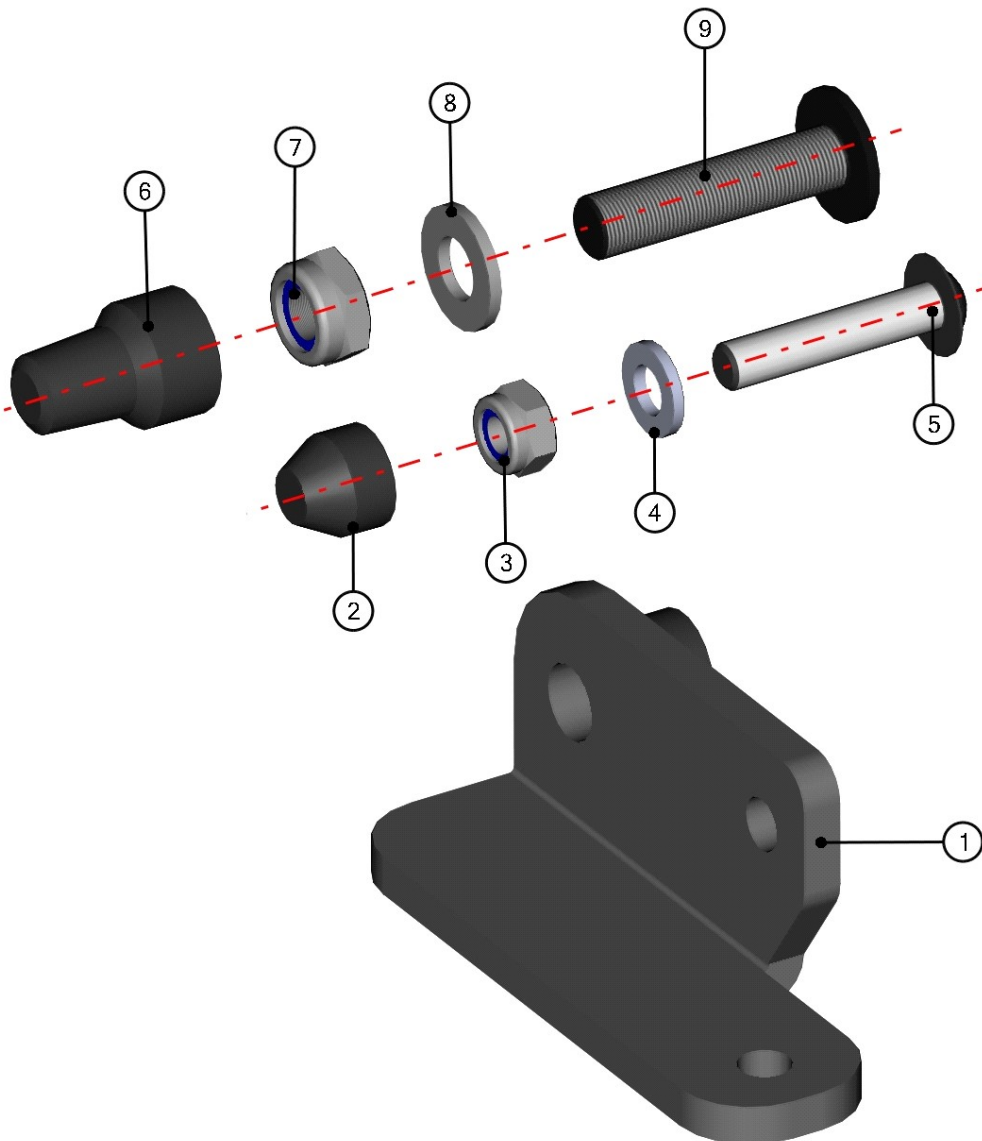

36

ID	Catalogue no.	Description	Qty
1	64S03U01-40W005	LEFT DOOR BASE GAS SPRING HOLDER WELDED	1
2	001348	PLASTIC NUT COVER OK 10	1
3	001392	SELF-LOCKING NUT M6	1
4	001426	WASHER 6	1
5	004702	SCREW M6x20	1
6	001308	PLASTIC NUT COVER OK 13 LONG	1
7	001388	SELF-LOCKING NUT M8	1
8	001387	WASHER 8	1
9	004253	SCREW M8x35	1

DOOR BASE HOLDER ASSEMBLY