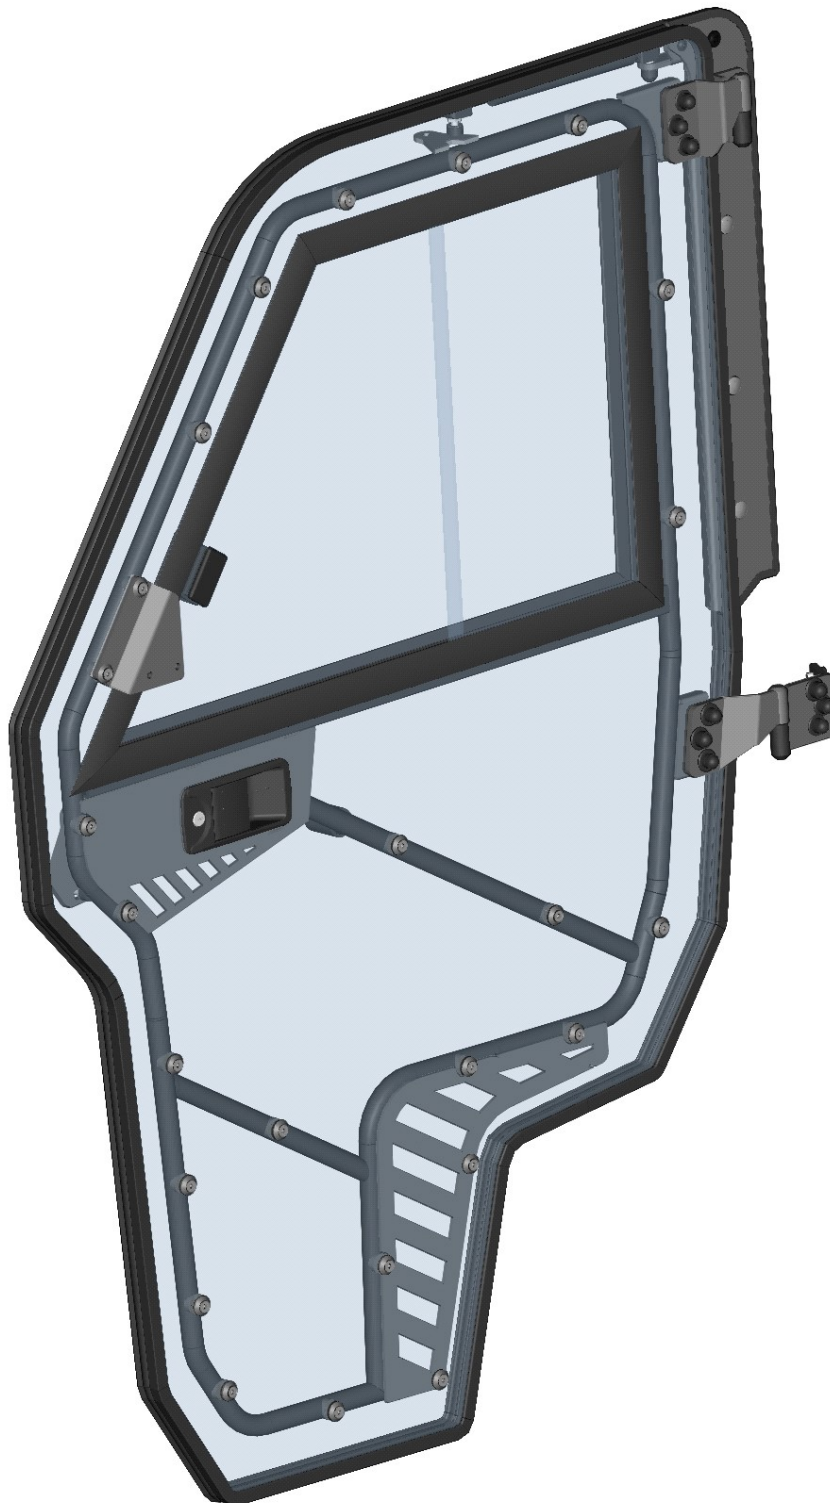

LEFT DOOR

25