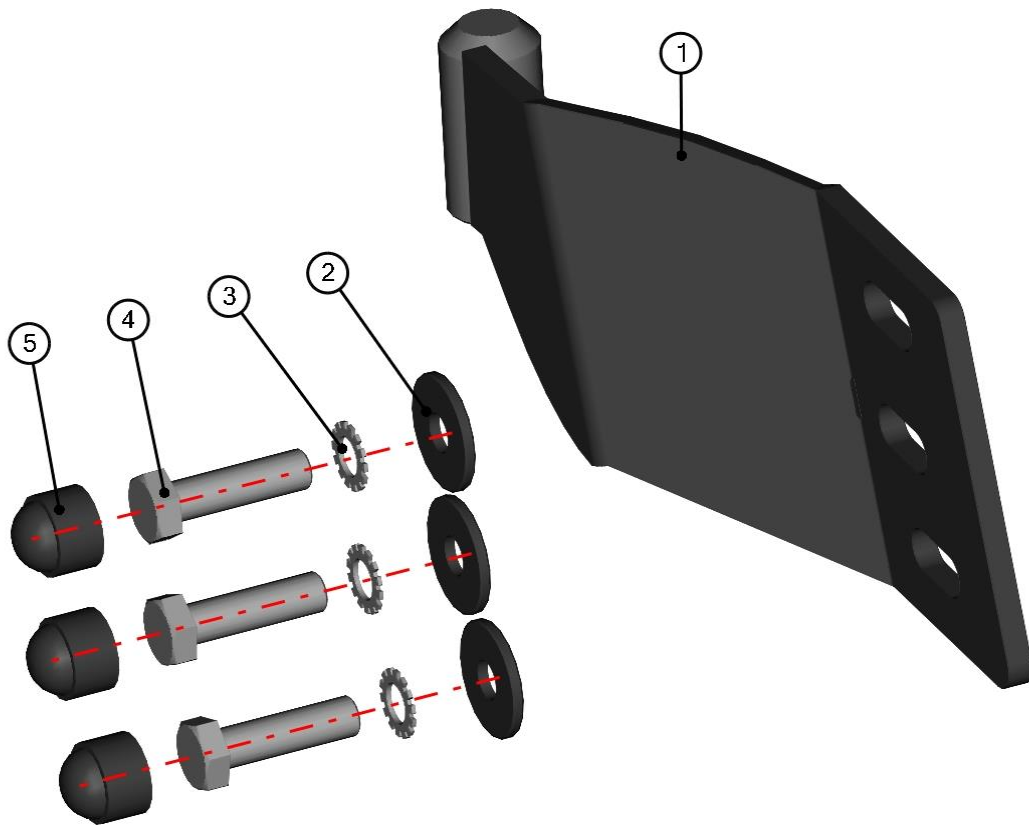

RIGHT FRONT DOOR BOTTOM HINGE ASSEMBLY

80

ID	Catalogue no.	Description	Qty
1	52S03U01-50W006	RIGHT FRONT DOOR BOTTOM HINGE WELDED	1
2	003322	RIVET WASHER 8	3
3	001489	SERRATED WASHER 8	3
4	001411	SCREW M8x30	3
5	001309	PLASTIC NUT COVER OK 13	3