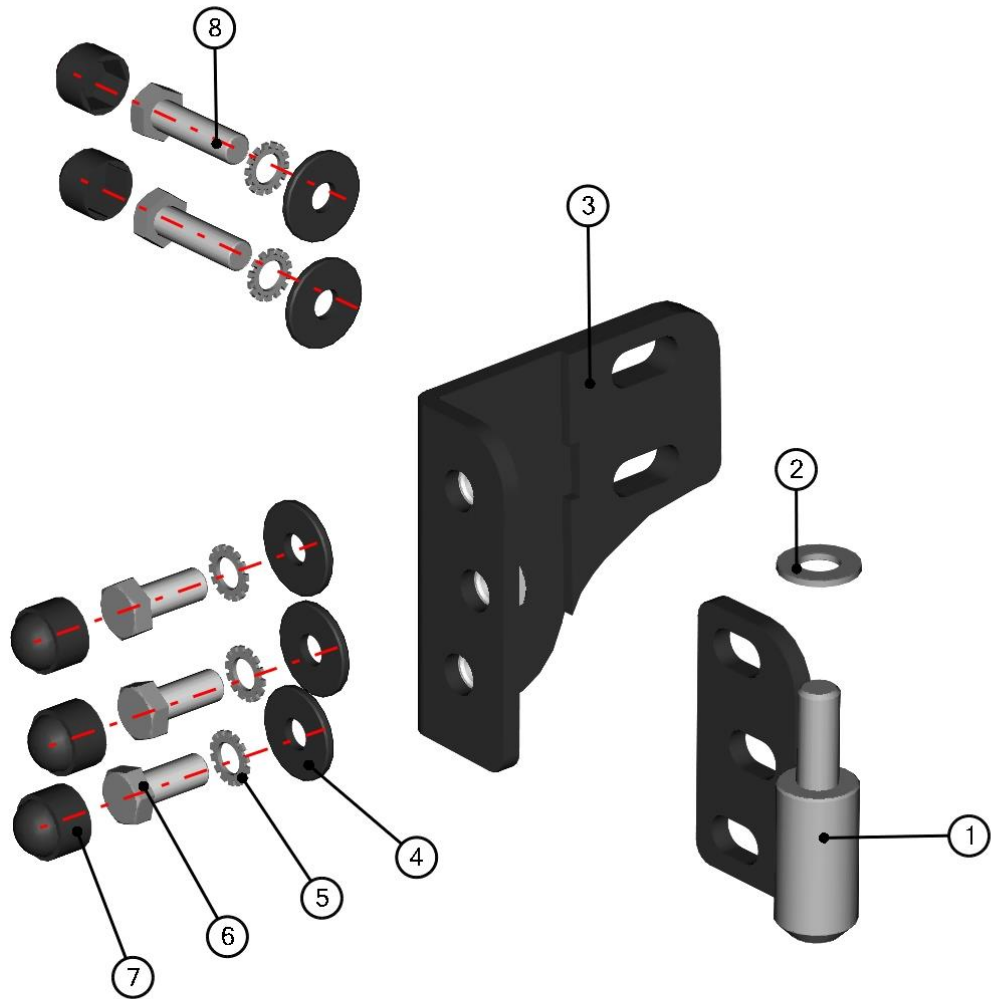

RIGHT REAR DOOR UPPER FRAME HINGE ASSEMBLY

60

ID	Catalogue no.	Description	Qty
1	52S03U01-50W009	RIGHT REAR DOOR UPPER HINGE WELDED	1
2	004447	WASHER 10	1
3	52S03U01-50W011	RIGHT REAR DOOR UPPER HINGE HOLDER WELDED	1
4	003322	RIVET WASHER 8	5
5	001489	SERRATED LOCK WASHER 8	5
6	001437	SCREW M8x20	3
7	001309	PLASTIC NUT COVER OK 13	5
8	001411	SCREW M8x30	2