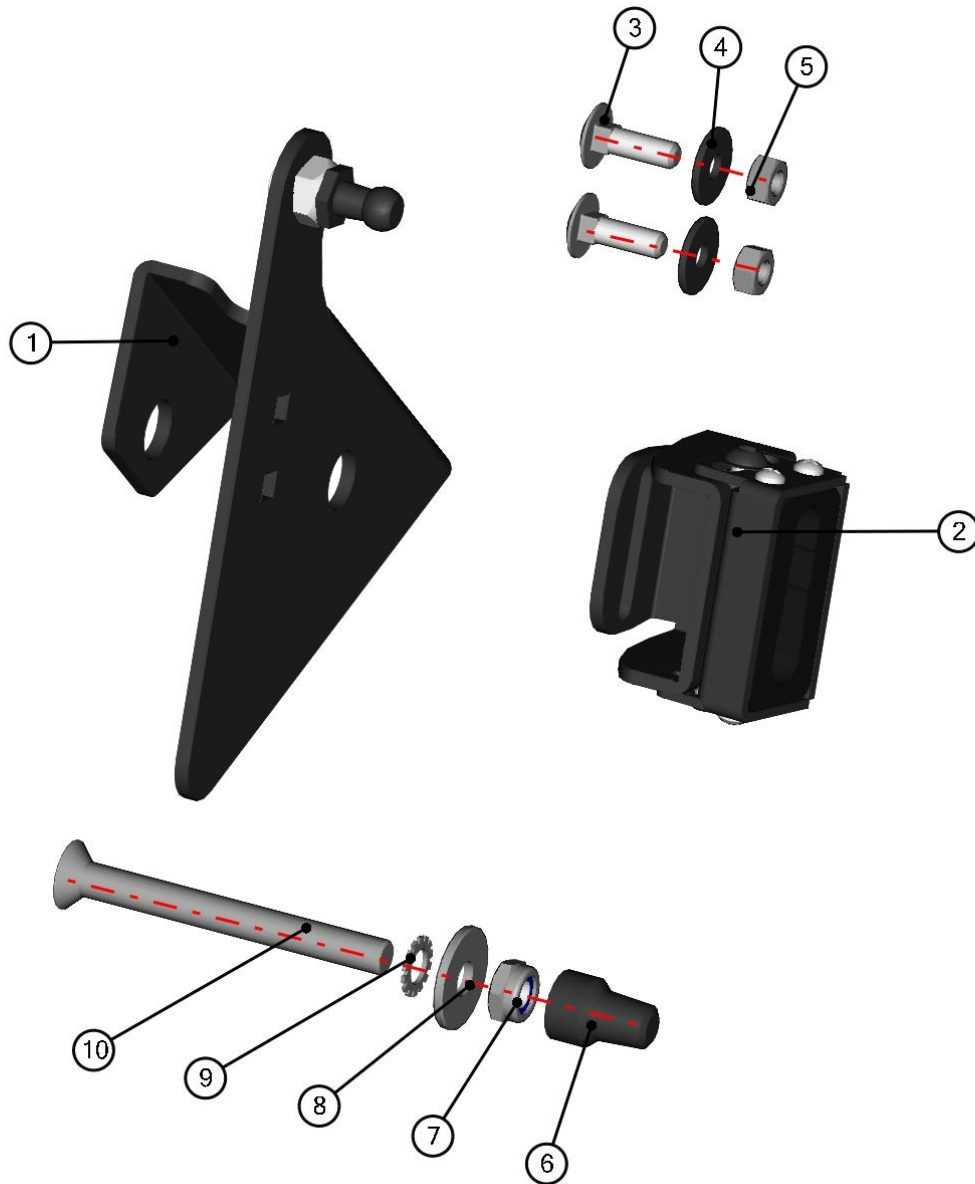

RIGHT FRONT CONSOLE ASSEMBLY

ID	Catalogue no.	Description	Qty
1	52S03U01-10W002	RIGHT FRONT CONSOLE WELDED	1
2	52S03U01-10M006	FRONT WINDOW STOP ASSEMBLY	1
3	004367	SCREW M8x20	2
4	004318	RIVET WASHER 6	2
5	001425	NUT M6	2
6	001308	PLASTIC NUT COVER LONG OK 13	1
7	001388	SELF-LOCKINH NUT M8	1
8	001407	RIVET WASHER 8	1
9	001489	SERRATED LOCK WASHER 8	1
10	002282	SCREW M6x35	1