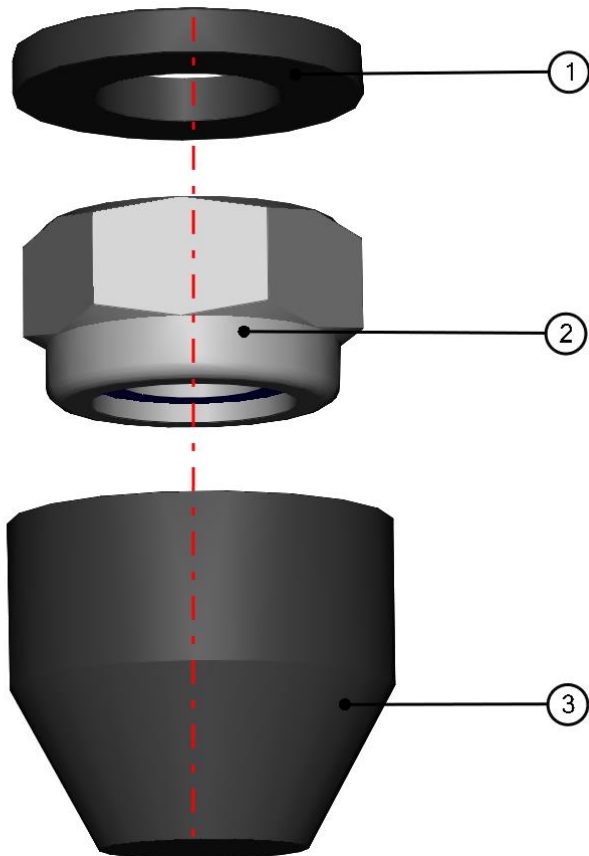

FRAME FIXING ASSEMBLY 2

69

ID	Catalogue no.	Description	Qty
1	001426	WASHER 6	1
2	001392	SELF-LOCKING NUT M6	1
3	001348	PLASTIC NUT COVER OK 10	1