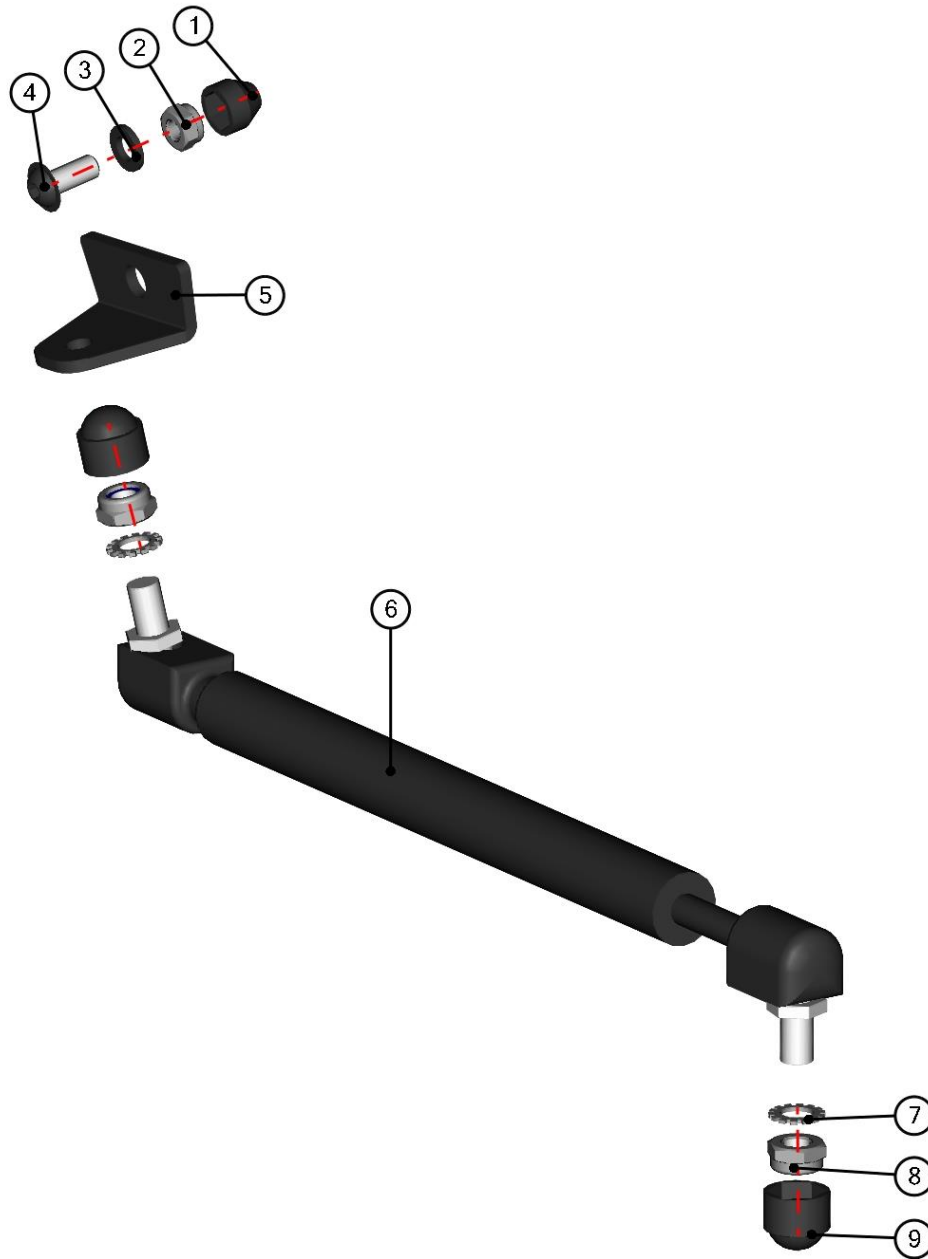

GAS SPRING ASSEMBLY

ID	Catalogue no.	Description	Qty
1	001348	PLASTIC NUT COVER OK 10	1
2	001392	SELF-LOCKING NUT M6	1
3	001426	WASHER 6	1
4	002971	SCREW M6x15	1
5	52S03U01-50-031	GAS SPRING HOLDER	1
6	000865	GAS SPRING	1
7	001489	SERRATED WASHER 8	2
8	001388	SELF-LOCKING NUT M8	2
9	001309	PLASTIC NUT COVER OK 13	2