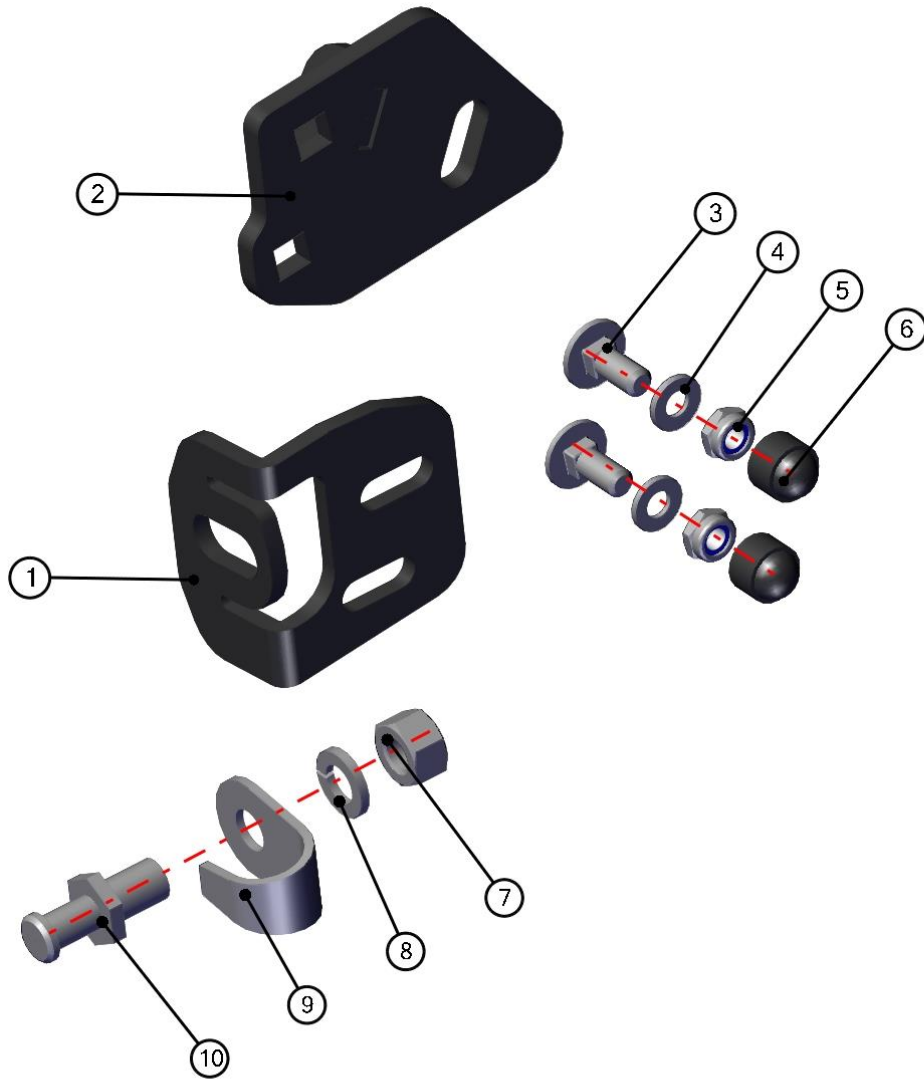

LEFT FRONT DOOR STOP ASSEMBLY

ID	Catalogue no.	Description	Qty
1	52S03U01-50-011	FRONT DOOR STOP HOLDER 1	1
2	52S03U01-50W007	LEFT FRONT DOOR STOP HOLDER 2 WELDED	1
3	002575	SCREW M8x20	2
4	001387	WASHER 8	2
5	001388	SELF-LOCKING NUT M8	2
6	001309	PLASTIC NUT COVER OK 13	2
7	000856	DOOR STOP NUT	1
8	000857	DOOR STOP WASHER	1
9	000855	DOOR STOP HOOK	1
10	000854	DOOR STOP PIN	1