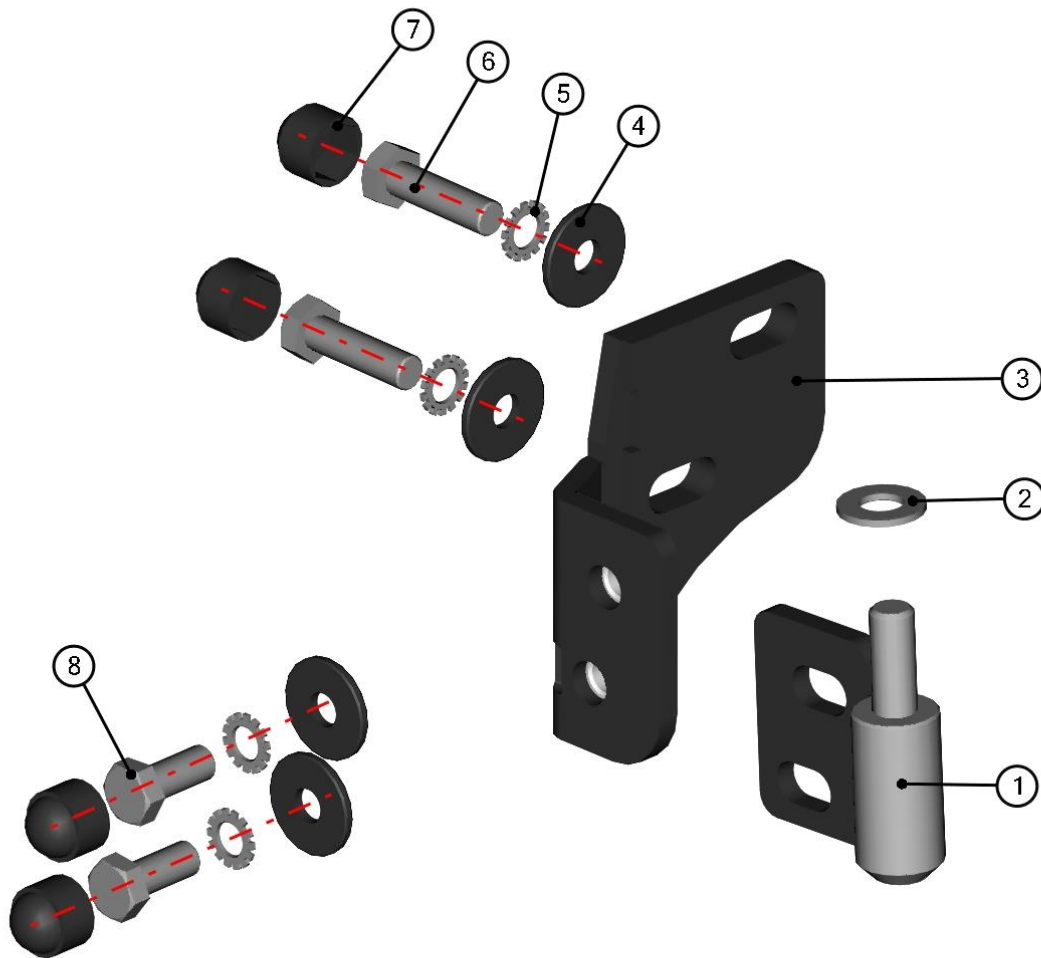

RIGHT FRONT DOOR FRAME BOTTOM HINGE ASSEMBLY

ID	Catalogue no.	Description	Qty
1	52S03U02-50W011	RIGHT FRONT DOOR BOTTOM HINGE WELDED	1
2	004447	WASHER 10	1
3	52S03U02-50W010	RIGHT FRONT DOOR BOTTOM HINGE HOLDER WELDED	1
4	003322	RIVET WASHER 8	4
5	001489	SERRATED WASHER 8	4
6	001411	SCREW M8x30	2
7	001309	PLASTIC NUT COVER OK 13	4
8	001437	SCREW M8x20	2