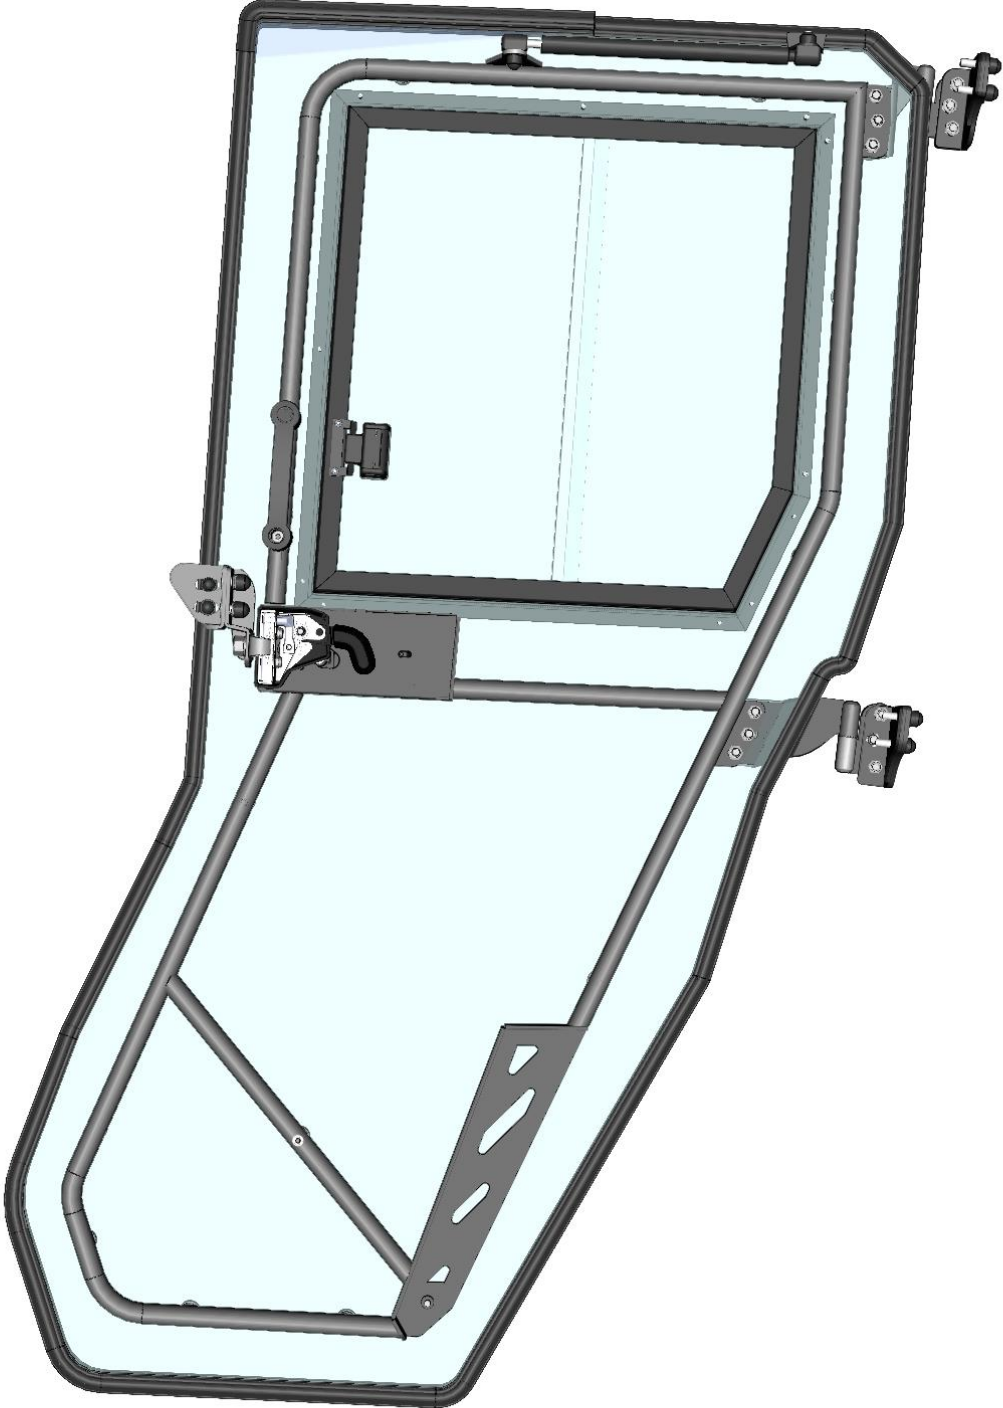

DOOR HANDLE ASSEMBLY

ID	Catalogue no.	Description	Qty
1	001706	HANDLE SCREW COVER	2
2	001701	SCREW M6x30	2
3	001736	SADDLE WASHER	2
4	001703	HANDLE	1

RIGHT REAR DOOR

56

RIGHT REAR DOOR ASSEMBLIES

ID	Catalogue no.	Description	Qty
1	52S03U02-50M002	RIGHT REAR DOOR ASSEMBLY	1
2	52S03U02-50M005	RIGHT REAR DOOR BOTTOM HINGE ASSEMBLY	1
3	52S03U01-50M012	RIGHT REAR DOOR UPPER HINGE ASSEMBLY	1
4	52S03U02-50M007	REAR DOOR GAS SPRING ASSEMBLY	1
5	52S03U02-50M004	RIGHT REAR DOOR STOP HOLDER ASSEMBLY	1