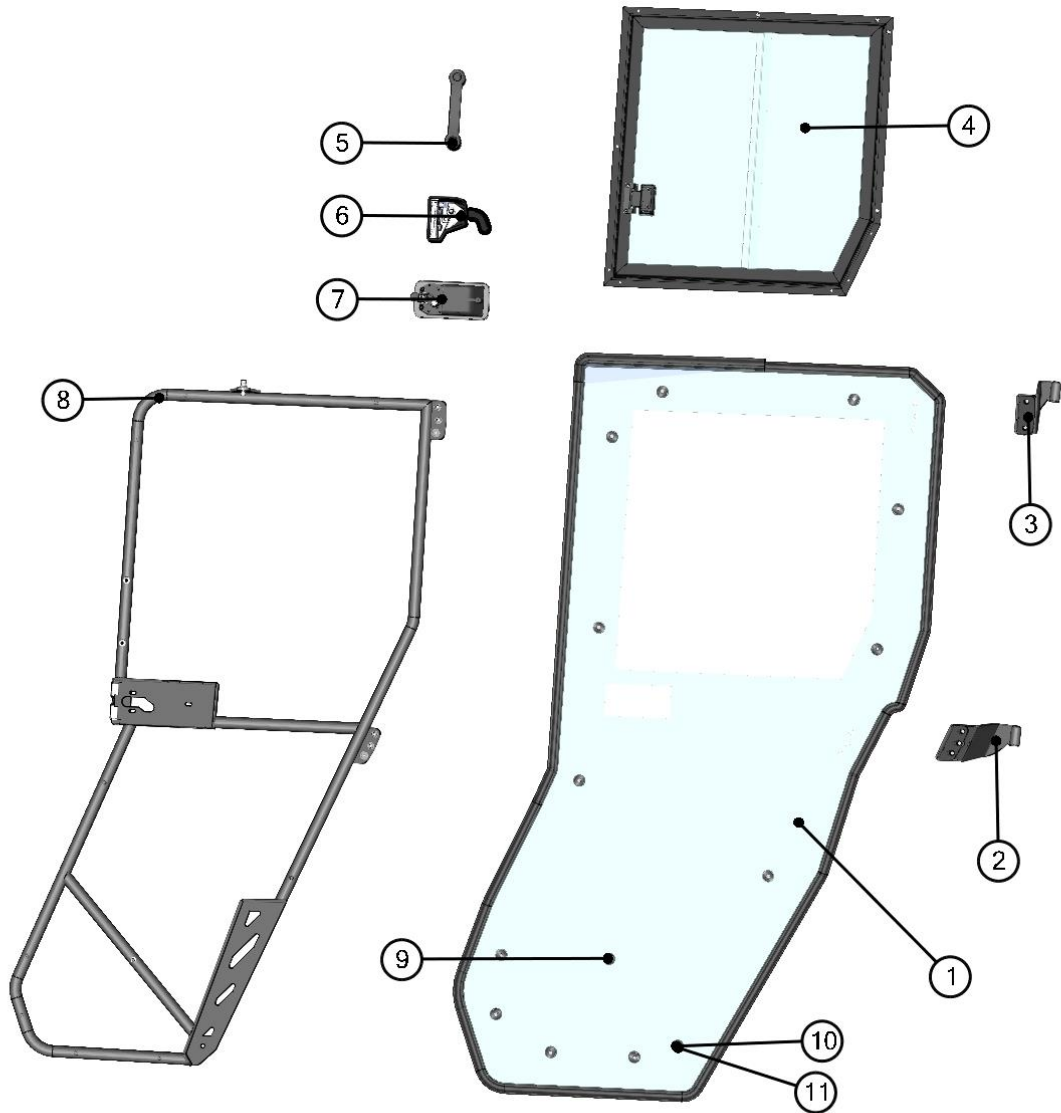

RIGHT REAR DOOR ASSEMBLY

ID	Catalogue no.	Description	Qty
1	52S03U02-50M001	RIGHT REAR DOOR POLYCARBONATE WITH SEALING	1
2	52S03U01-50M005	RIGHT REAR DOOR BOTTOM HINGE ASSEMBLY	1
3	52S03U01-50M007	RIGHT REAR DOOR UPPER HINGE ASSEMBLY	1
4	52S03U02-50M003	RIGHT REAR DOOR WINDOW ASSEMBLY	1
5	52S03U01-50M006	HANDLE ASSEMBLY	1
6	00-40M019	INNER DOOR LOCK	1
7	000841	OUTER DOOR LOCK	1
8	52S03U02-50W001	RIGHT REAR DOOR FRAME WELDED	1
9	00-00M019	POLYCARBONATE FIXING ASSEMBLY	13
10	00-00M020	FRAME FIXING ASSEMBLY 1	1
11	00-00M030	FRAME FIXING ASSEMBLY 2	1