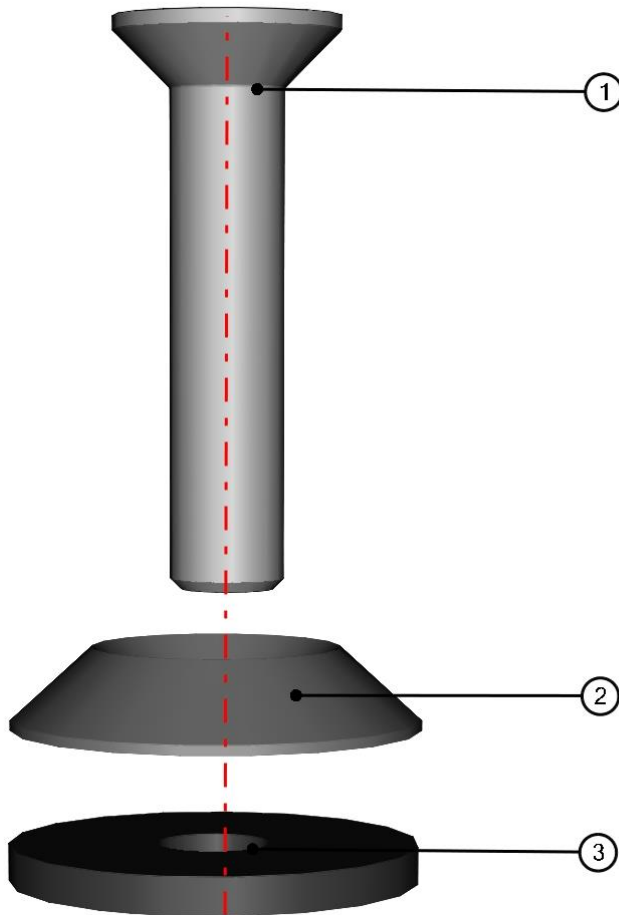

FRAME FIXING ASSEMBLY 1

40

ID	Catalogue no.	Description	Qty
1	001701	SCREW M6x30	1
2	001715	PLASTIC WASHER	1
3	001735	RUBBER WASHER	1