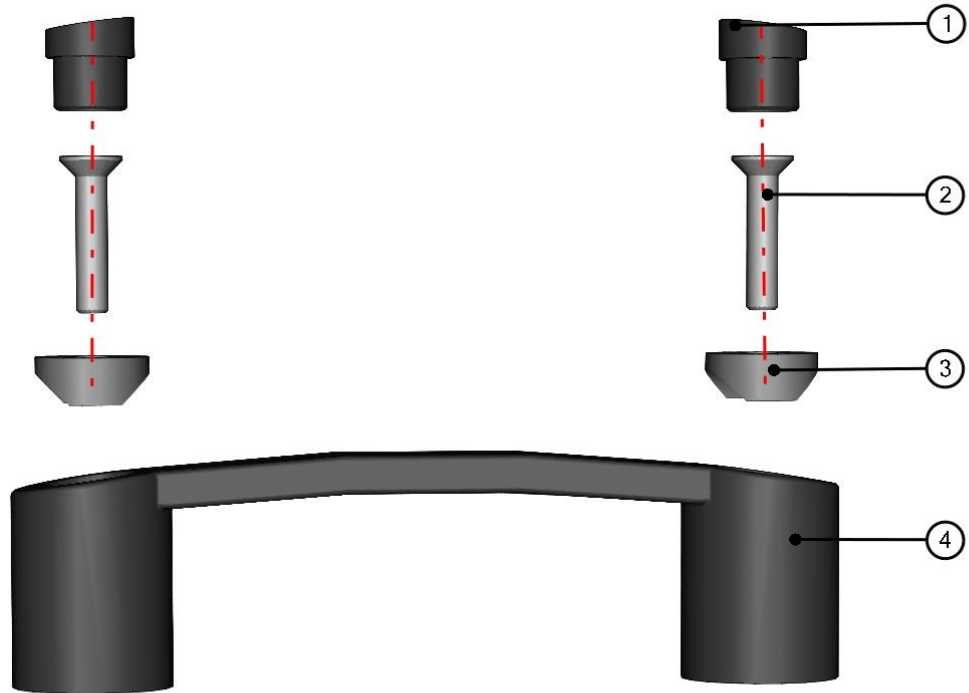

DOOR HANDLE ASSEMBLY

ID	Catalogue no.	Description	Qty
1	001706	HANDLE SCREW COVER	2
2	001701	SCREW M6x30	2
3	001736	SADDLE WASHER	2
4	001703	HANDLE	1