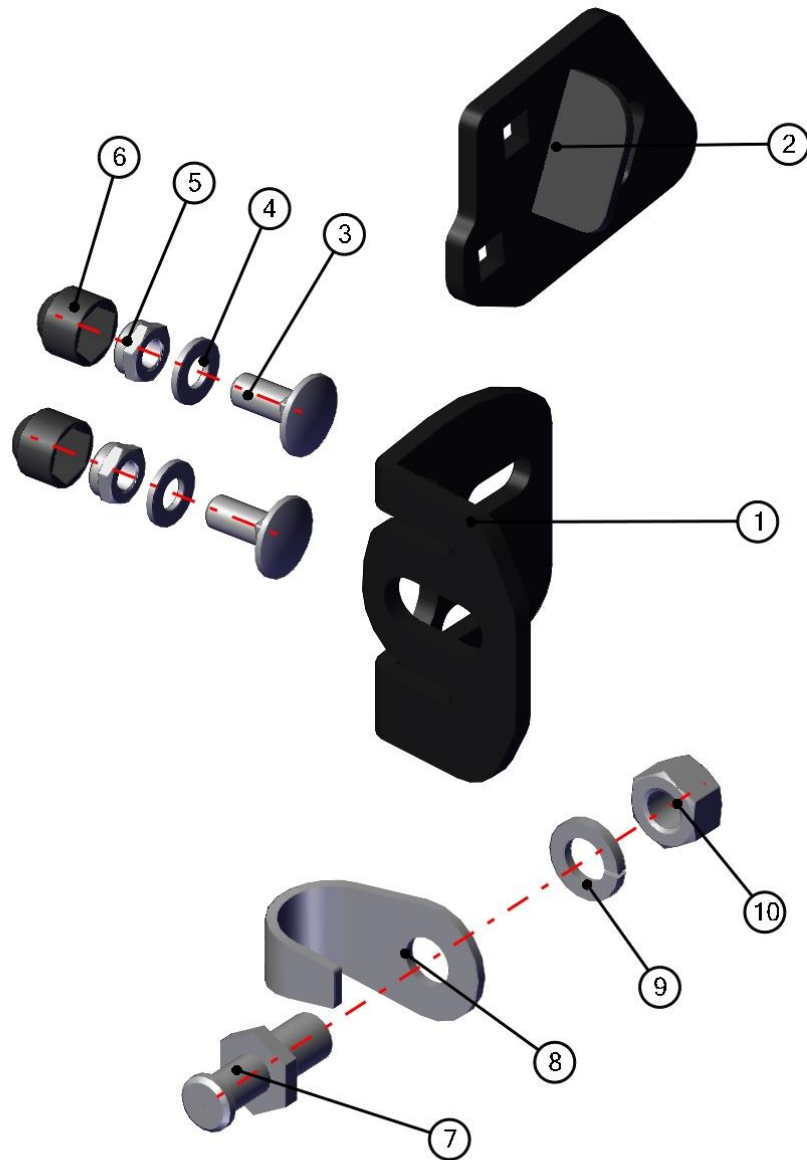

RIGHT FRONT DOOR STOP ASSEMBLY

ID	Catalogue no.	Description	Qty
1	52S03U01-50-011	RIGHT FRONT DOOR STOP HOLDER	1
2	52S03U01-50W007	RIGHT FRONT DOOR STOP HOLDER WELDED	1
3	002575	SCREW M8x20	2
4	001387	WASHER 8	2
5	001388	SELF-LOCKING NUT M8	2
6	001309	PLASTIC NUT COVER OK 13	2
7	000854	DOOR STOP PIN	1
8	000855	DOOR STOP HOOK	1
9	000857	DOOR STOP WASHER	1
10	000856	DOOR STOP NUT	1