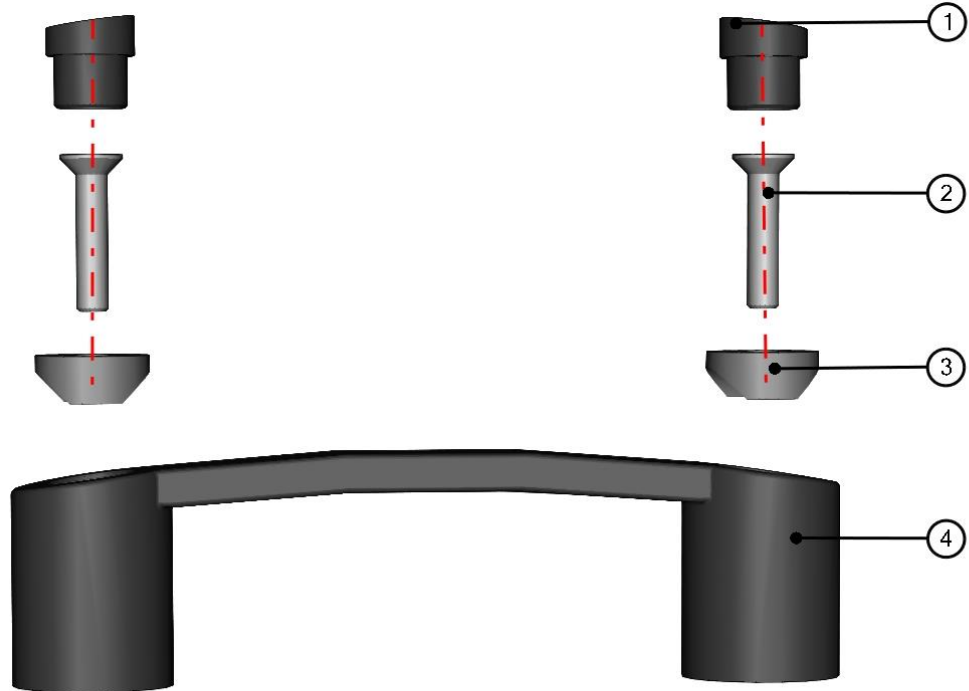

DOOR HANDLE ASSEMBLY

ID	Catalogue no.	Description	Qty
1	001706	HANDLE SCREW COVER	2
2	001701	SCREW M6x30	2
3	001736	SADDLE WASHER	2
4	001703	HANDLE	1