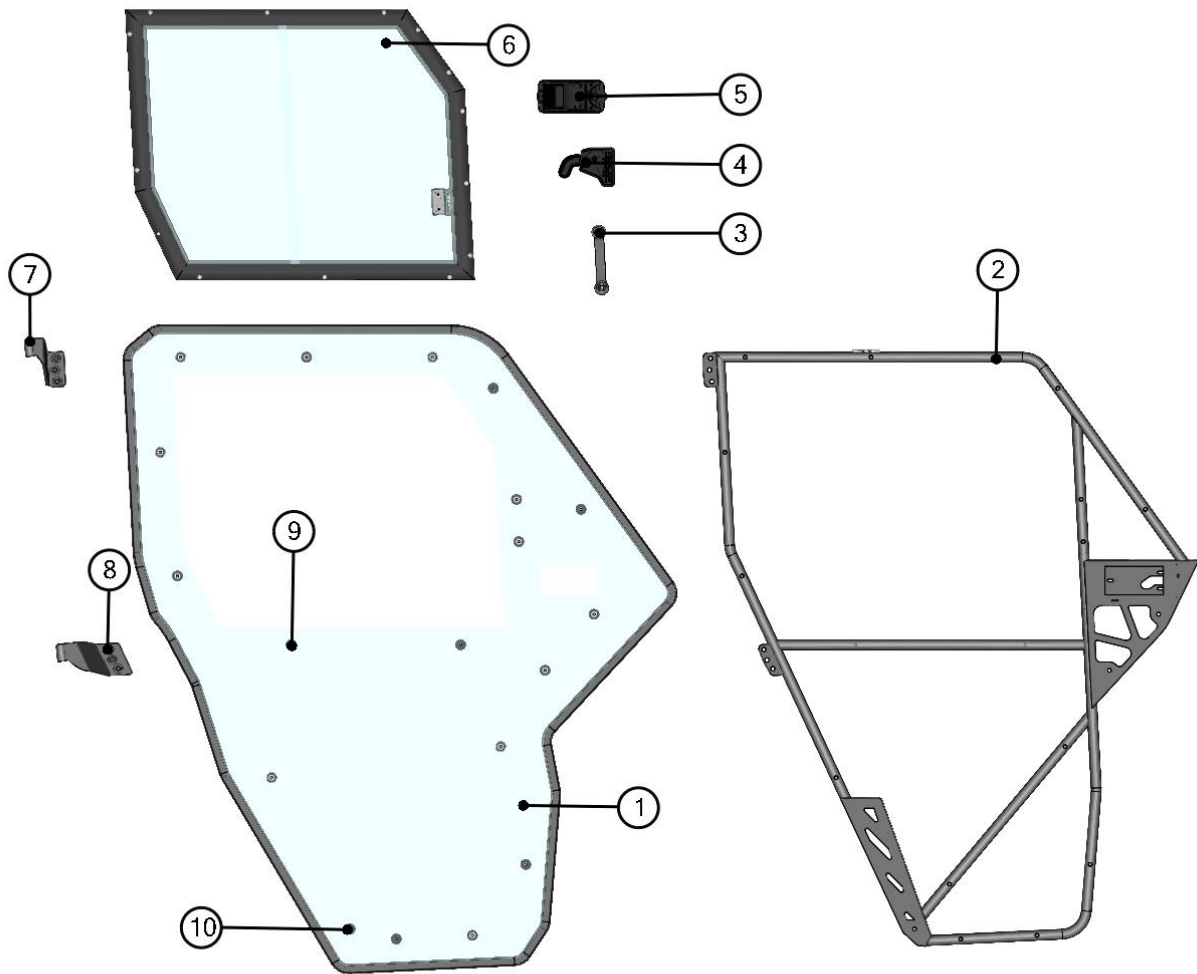

RIGHT FRONT DOOR ASSEMBLY

ID	Catalogue no.	Description	Qty
1	52S03U01-50M001	RIGHT DRONT DOOR POLYCARBONATE WITH SEALING	1
2	52S03U01-50W001	RIGHT FRONT DOOR FRAME WELDED	1
3	52S03U01-50M0061	DOOR HANDLE ASSEMBLY	1
4	00-40M019	INNER DOOR LOCK	1
5	000841	OUTER DOOR LOCK	1
6	52S03U01-50M004	RIGHT FRONT WINDOW ASSEMBLY	1
7	52S03U01-50M007	RIGHT FRONT DOOR BOTTOM HINGE ASSEMBLY	1
8	52S03U01-50M005	RIGHT FRONT DOOR BOTTOM HINGE ASSEMBLY	1
9	00-00M019	POLYCARBONATE FIXING ASSEMBLY	8
10	00-00M020	FRAME FIXING ASSEMBLY	3