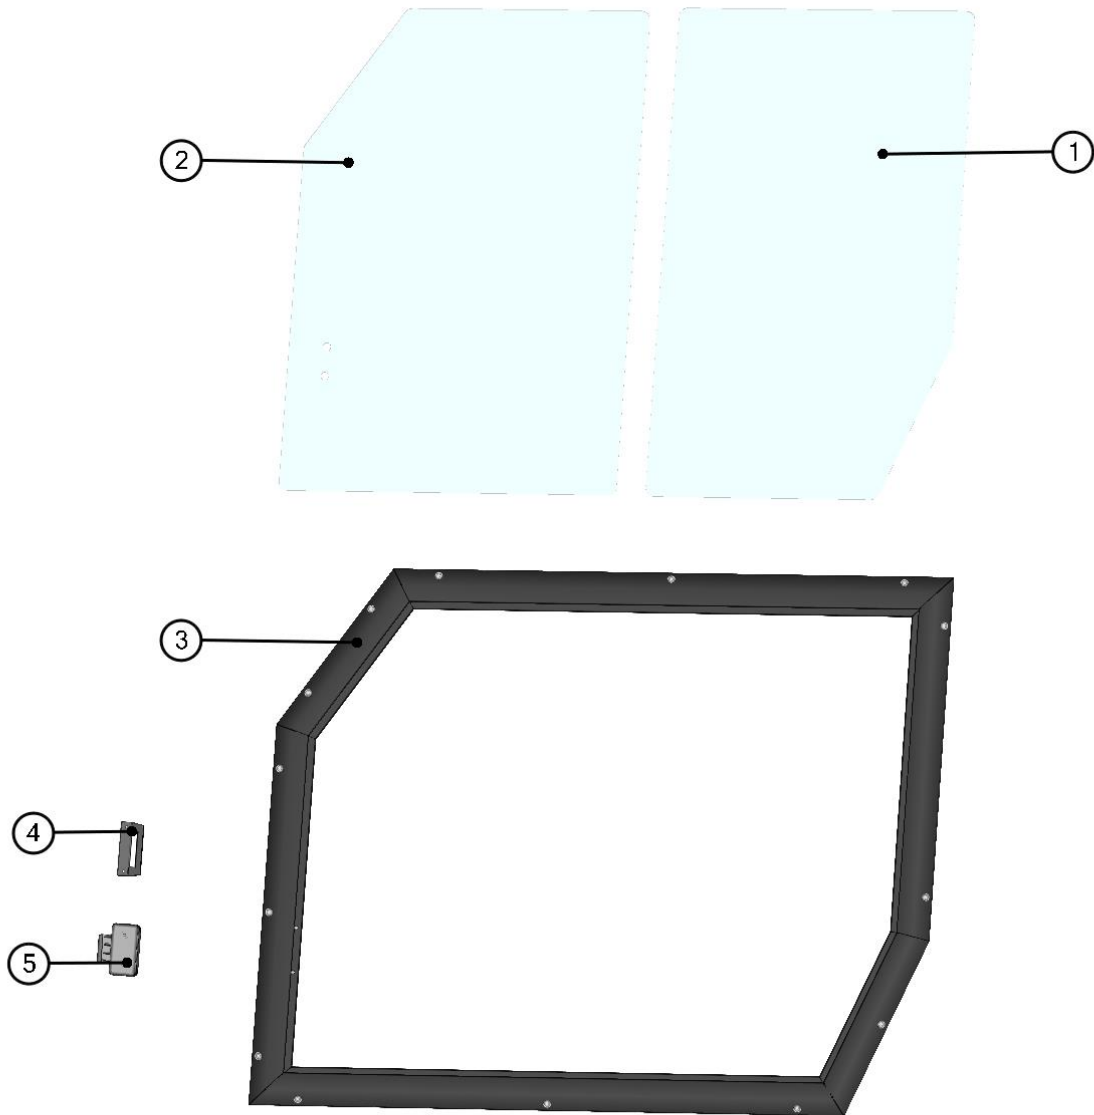

LEFT FRONT DOOR WINDOW ASSEMBLY

50

ID	Catalogue no.	Description	Qty
1	52S03U01-50-015	FRONT WINDOW GLASS SOLID	1
2	52S03U01-50-016	FRONT WINDOW GLASS MOVABLE	1
3	52S03U01-50-014	LEFT FRONT WINDOW FRAME	1
4	001762	WINDOW STOP	1
5	00-40M008	WINDOW LOCK	1