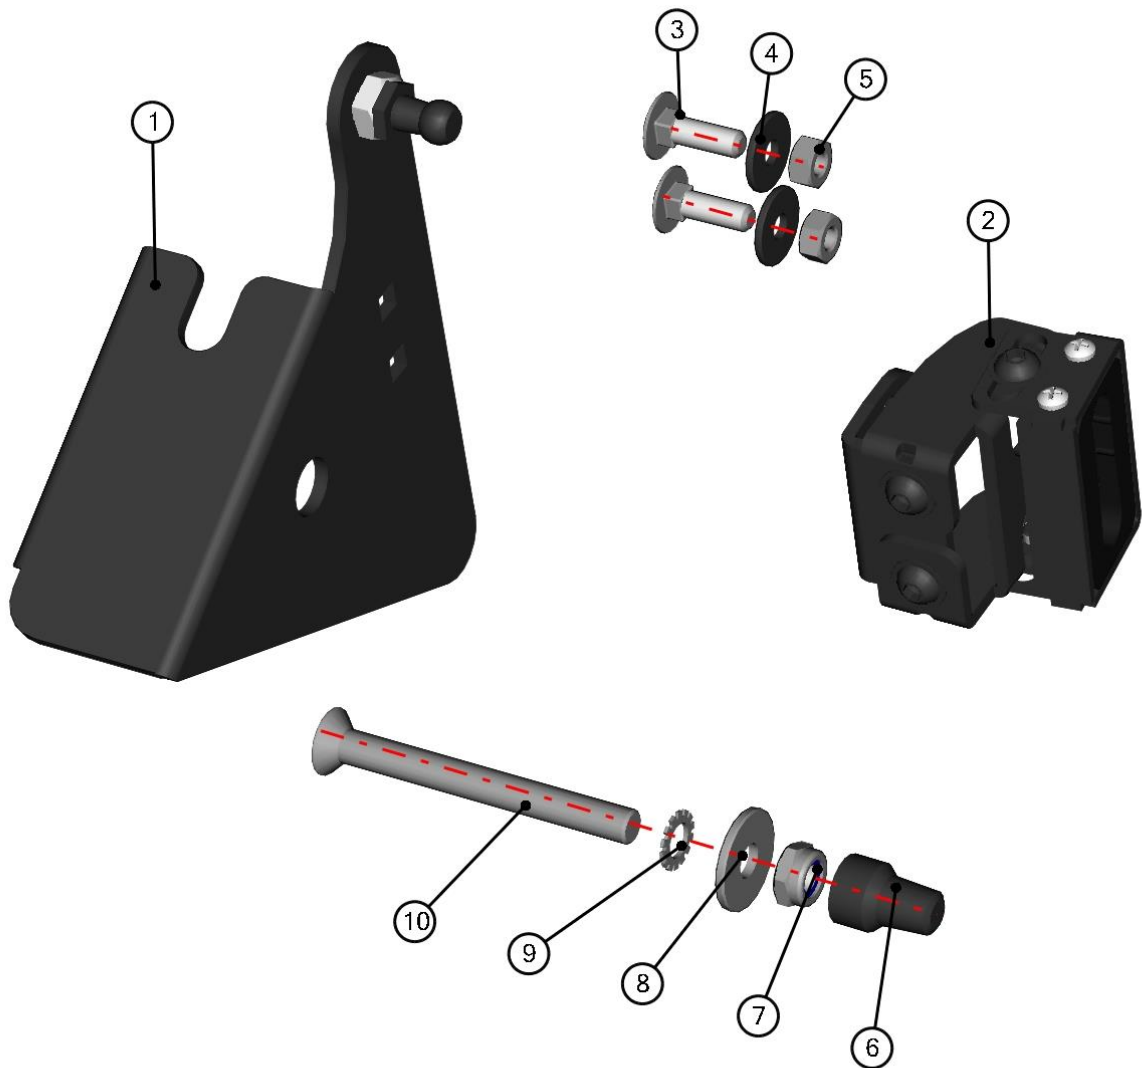

LEFT FRONT CONSOLE ASSEMBLY

ID	Catalogue no.	Description	Qty
1	52S03U01-10W001	LEFT FRONT CONSOLE WELDED	1
2	52S03U01-10M003	FRONT WINDOW STOP ASSEMBLY	1
3	004367	SCREW M8x20	2
4	004318	RIVET WASHER 6	2
5	001425	NUT M6	2
6	001308	PLASTIC NUT COVER LONG OK 13	1
7	001388	SELF-LOCKING NUT M8	1
8	001407	RIVET WASHER 8	1
9	001489	SERRATED LOCK WASHER 8	1
10	002282	SCREW M8x80	1