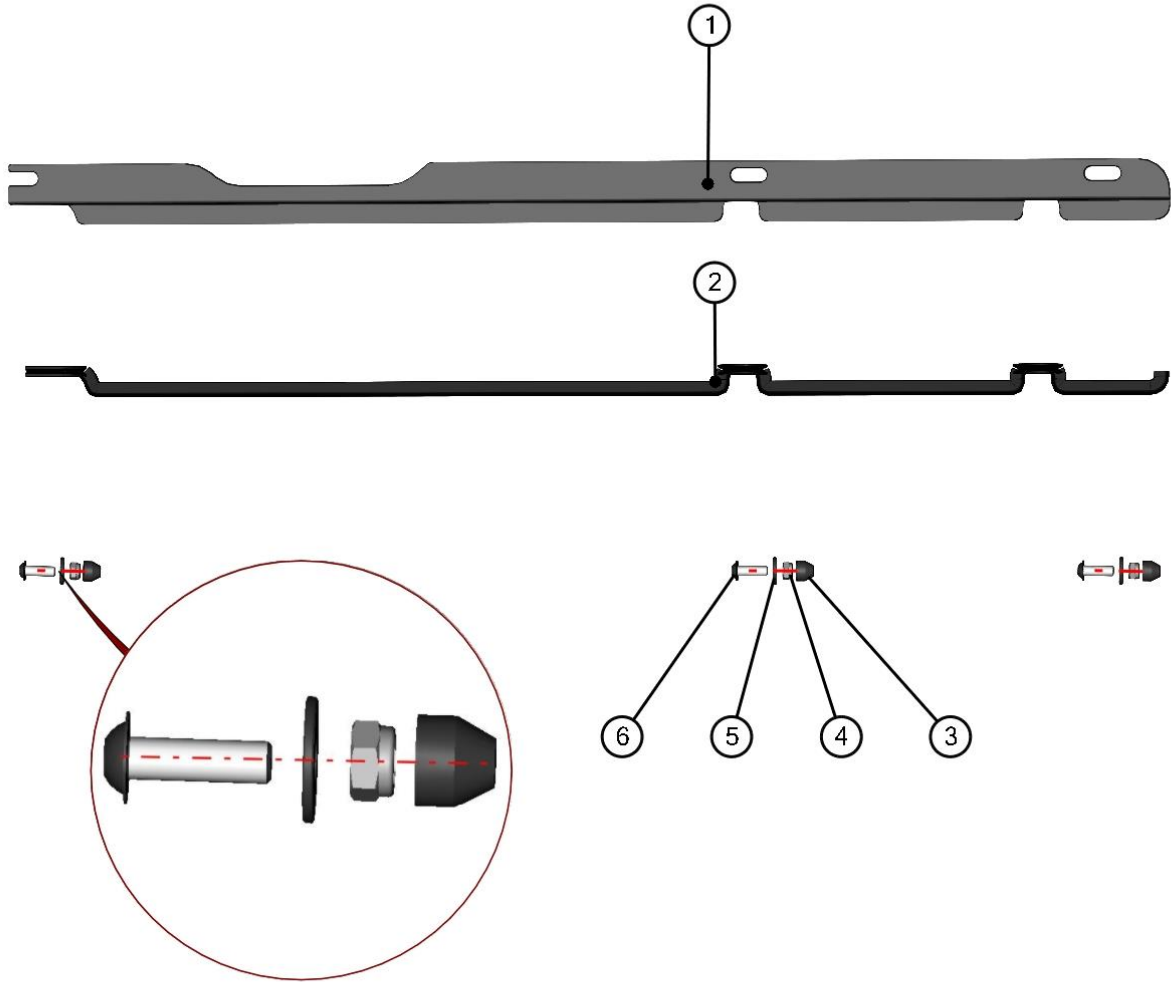

HARNESS COVER LEDGE ASSEMBLY

ID	Catalogue no.	Description	Qty
1	52S03U01-10-023	HARNESS COVER LEDGE	1
2	001001^52S03U01-10M011	RUBBER PROFILE "LEMOVKA"	1
3	001348	PLASTIC NUT COVER OK 10	3
4	001392	SELF-LOCKING NUT M6	3
5	004318	RIVET WASHER 6	3
6	002192	SCREW M6x20	3