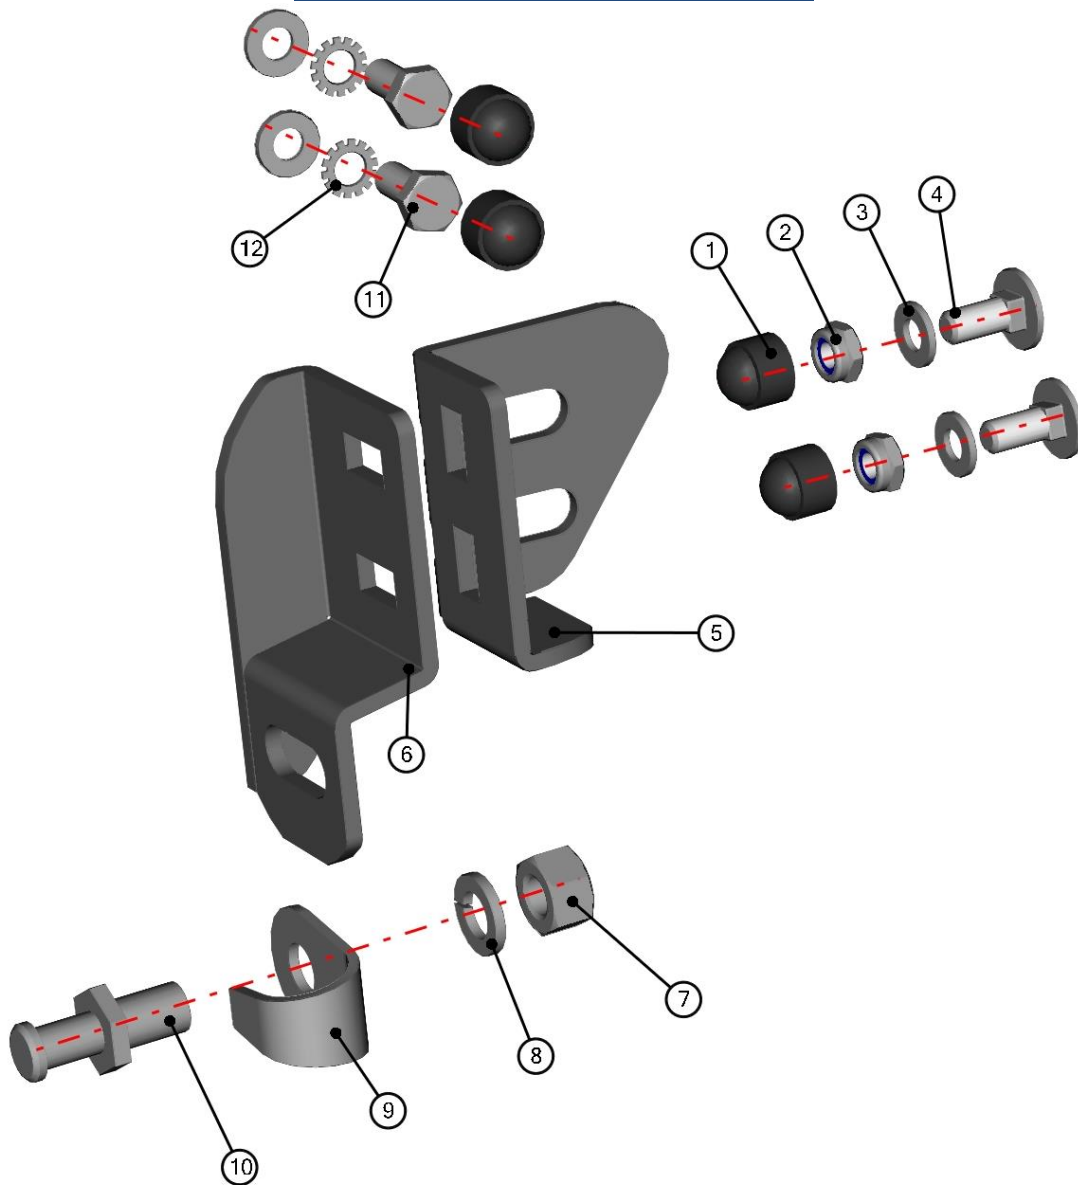

LEFT REAR DOOR STOP HOLDER ASSEMBLY

ID	Catalogue no.	Description	Qty
1	001309	PLASTIC NUT COVER OK 13	4
2	001388	SELF-LOCKING NUT M8	2
3	001387	WASHER 8	4
4	002575	SCREW M8x20	2
5	52S03U02-40-010	LEFT REAR DOOR STOP HOLDER 1	1
6	52S03U02-40-013	LEFT REAR DOOR STOP HOLDER 2	1
7	000856	DOOR STOP NUT	1
8	000857	DOOR STOP WASHER	1
9	000855	DOOR STOP HOOK	1
10	000854	DOOR STOP PIN	1
11	001437	SCREW M8x20	2
12	001489	SERRATED LOCK WASHER 8	2