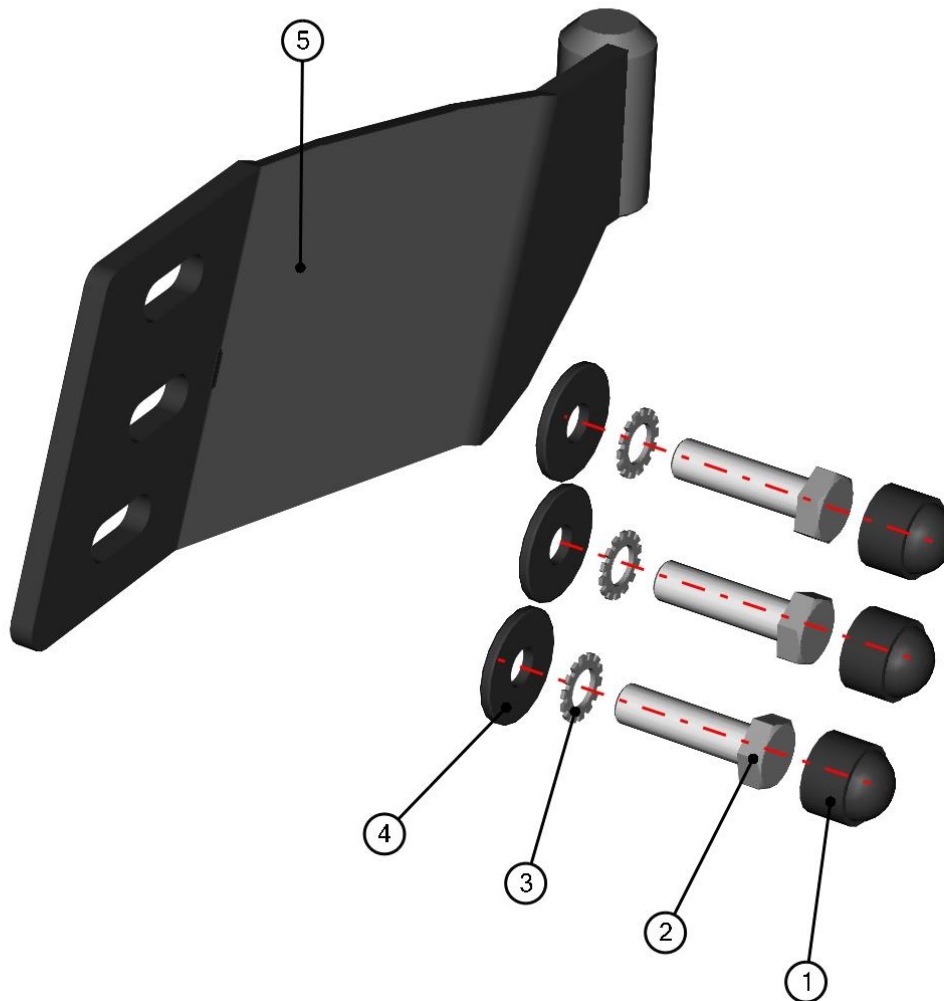

LEFT FRONT DOOR BOTTOM HINGE ASSEMBLY

ID	Catalogue no.	Description	Qty
1	001309	PLASTIC NUT COVER OK 13	3
2	001411	SCREW M8x30	3
3	001489	SERRATED LOCK WASHER 8	3
4	003322	RIVET WASHER 8	3
5	52S03U01-40W006	LEFT FRONT DOOR BOTTOM HINGE WELDED	1