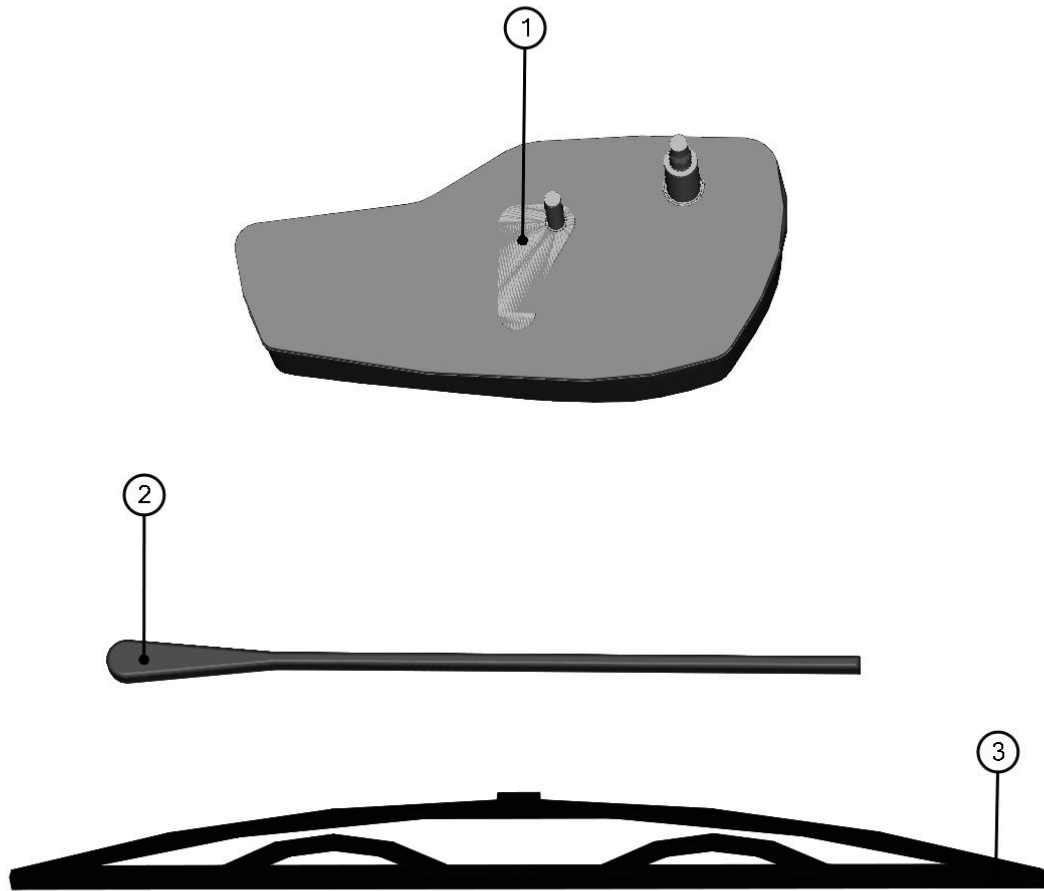

WIPER ASSEMBLY

ID	Catalogue no.	Description	Qty
1	00-10M005	WIPER MOTOR ASSEMBLY	1
2	001764	WIPER ARM	1
3	001765	WIPER LATCH	1