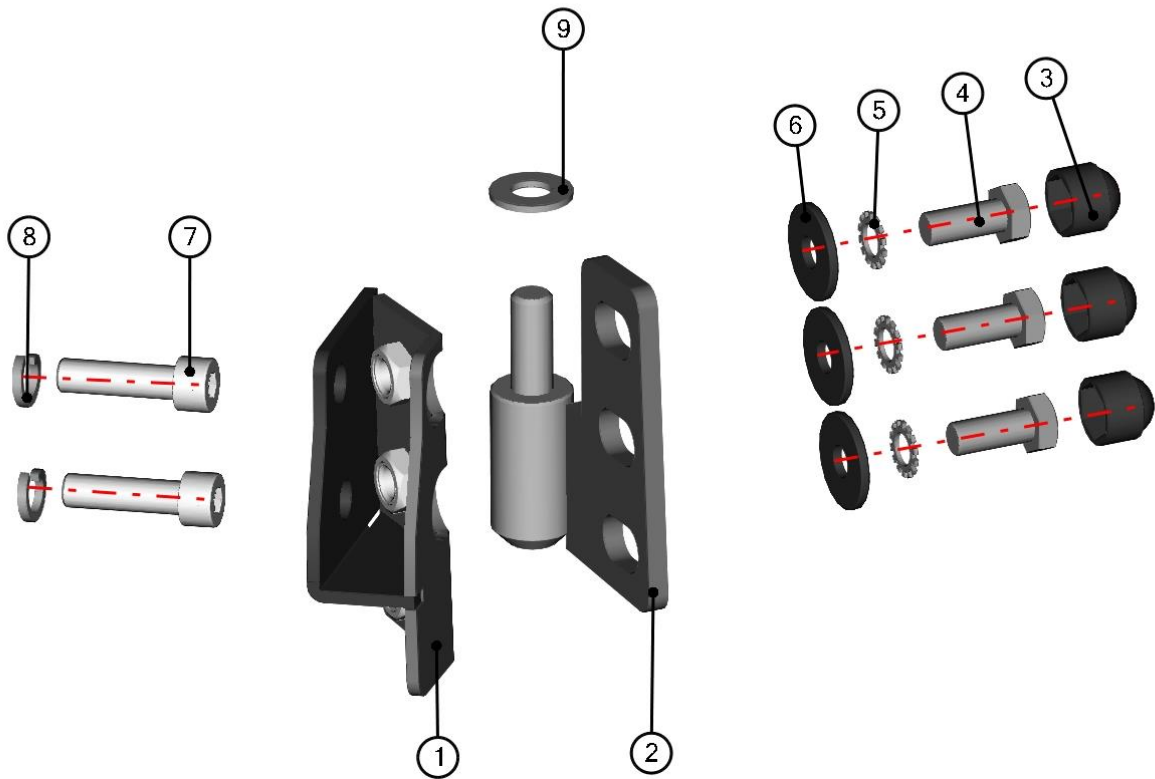

RIGHT FRONT DOOR FRAME UPPER HINGE ASSEMBLY

ID	Catalogue no.	Description	Qty
1	52S03U02-50W003	RIGHT FRONT DOOR UPPER HINGE HOLDER WELDED	1
2	52S03U02-50W007	RIGHT FRONT DOOR UPPER HINGE WELDED	1
3	001309	PLASTIC NUT COVER OK 13	3
4	001437	SCREW M8x20	3
5	001489	SERRATED WASHER 8	3
6	003322	RIVER WASHER 8	3
7	002656	IMBUS SCREW M8x30	2
8	001492	SPRING WASHER 8	2
9	004447	WASHER 10	1