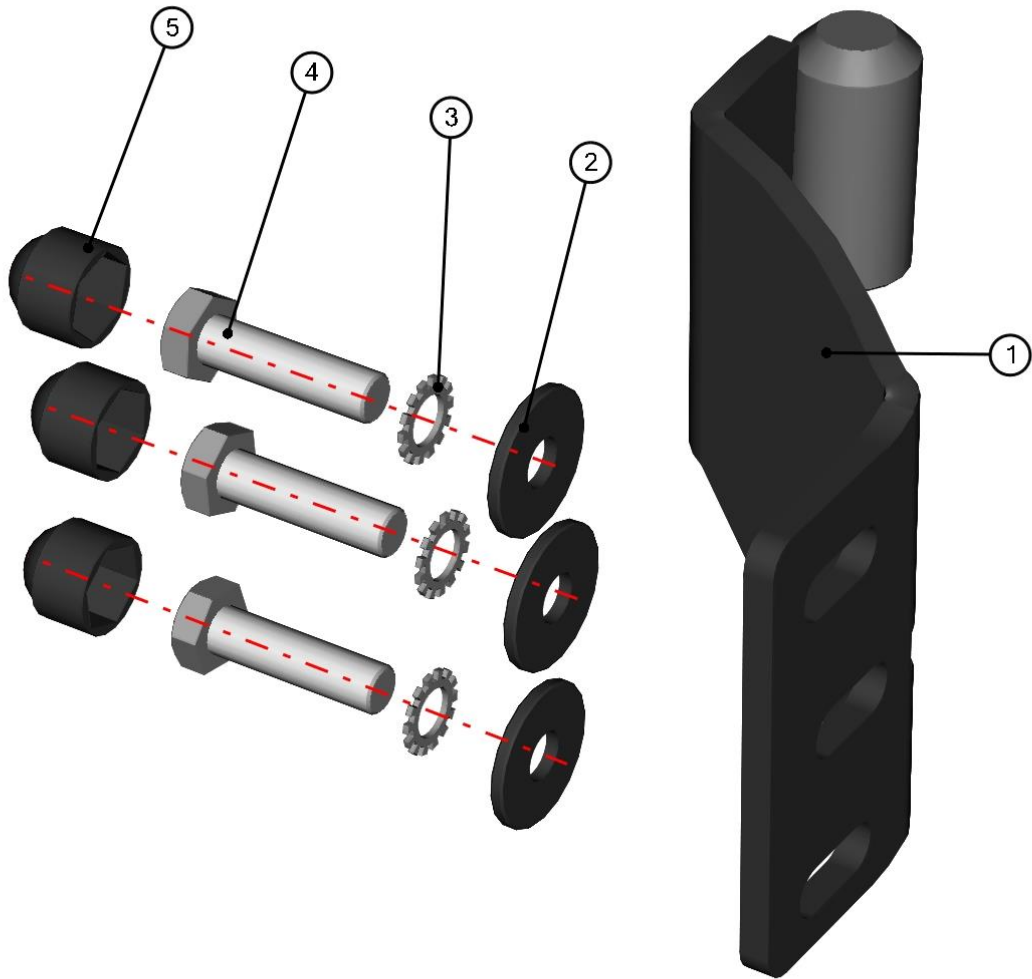

RIGHT REAR DOOR UPPER HINGE ASSEMBLY

ID	Catalogue no.	Description	Qty
1	52S03U01-50W005	RIGHT REAR DOOR UPPER HINGE WELDED	1
2	003322	RIVET WASHER 8	3
3	001489	SERRATED LOCK WASHER 8	3
4	001411	SCREW M8x30	3
5	001309	PLASTIC NUT COVER OK 13	3