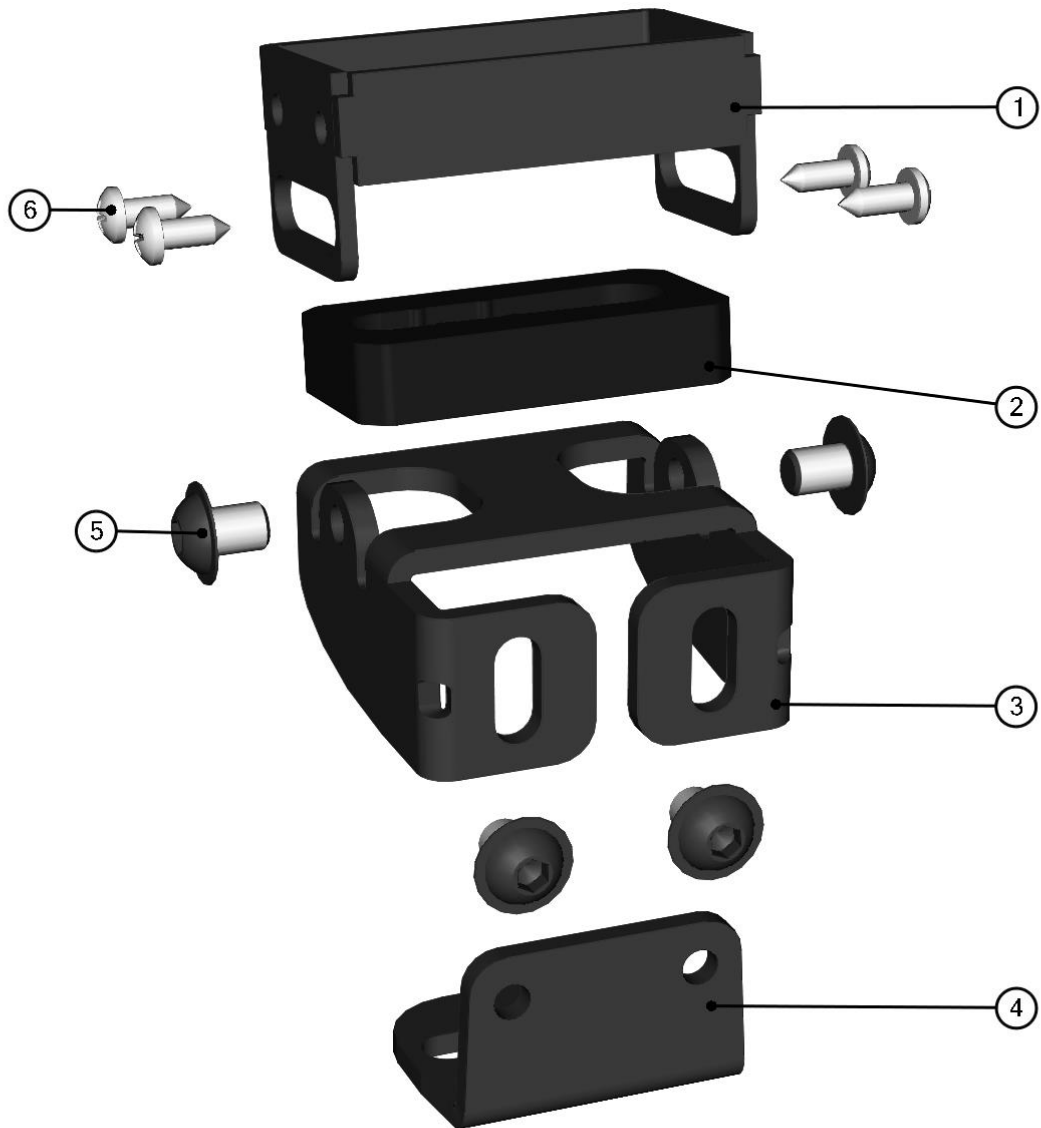

FRONT WINDOW STOP ASSEMBLY

ID	Catalogue no.	Description	Qty
1	00-10W003	FRONT WINDOW STOP HOLDER WELDED	1
2	00-199U-011	RUBBER STOP	1
3	52S03U01-10-003	LOCKING	1
4	52S03U01-10-004	LOCKING HOLDER	1
5	004387	SCREW M6x15	4
6	003936	SELF-CUTTING SCREW 3,5x9,5	4