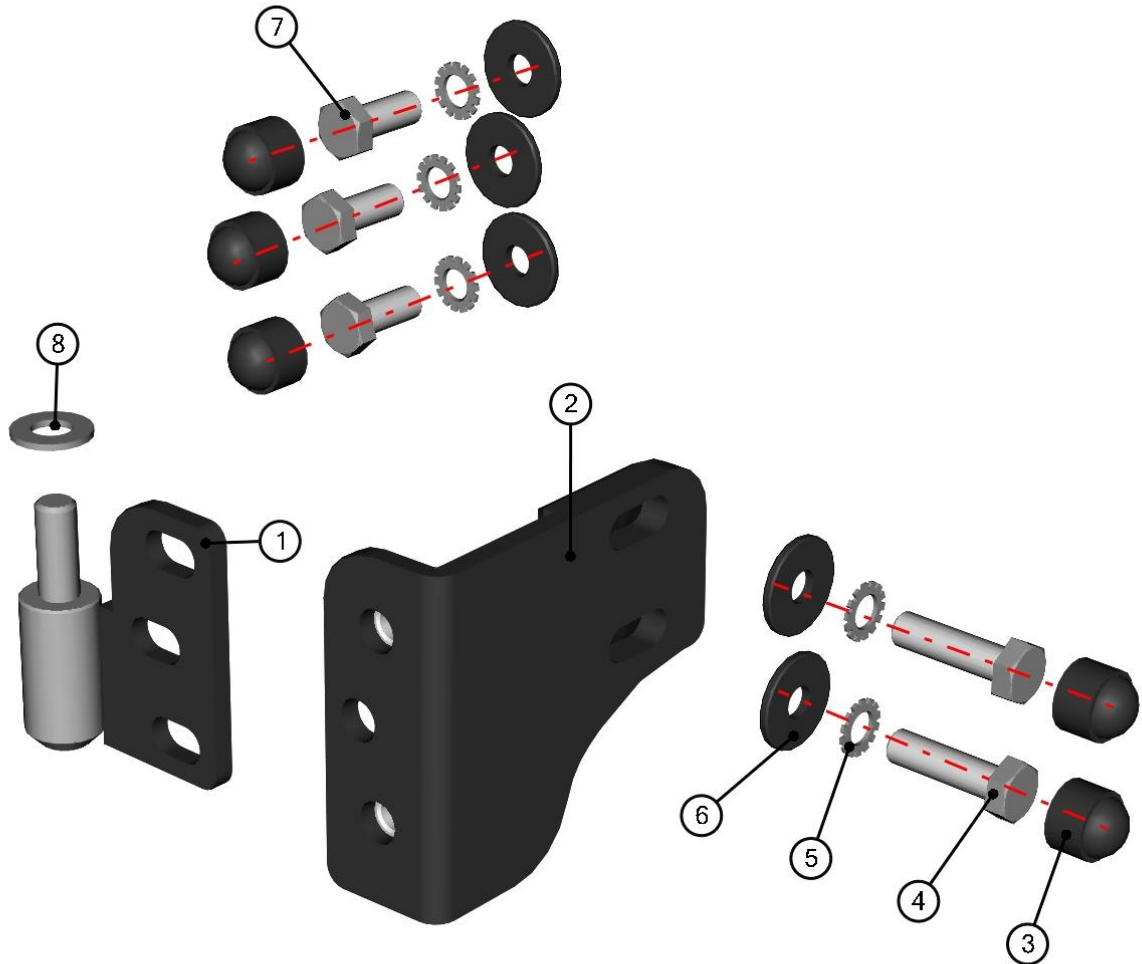

LEFT REAR DOOR UPPER FRAME HINGE ASSEMBLY

32

ID	Catalogue no.	Description	Qty
1	52S03U01-40W009	LEFT REAR DOOR UPPER HINGE WELDED	1
2	52S03U01-40W011	LEFT REAR DOOR UPPER HINGE HOLDER WELDED	1
3	001309	PLASTIC NUT COVER OK 13	5
4	001411	SCREW M8x30	2
5	001489	SERRATED LOCK WASHER 8	5
6	003322	RIVET WASHER 8	5
7	001437	SCREW M8x20	3
8	004447	WASHER 10	1