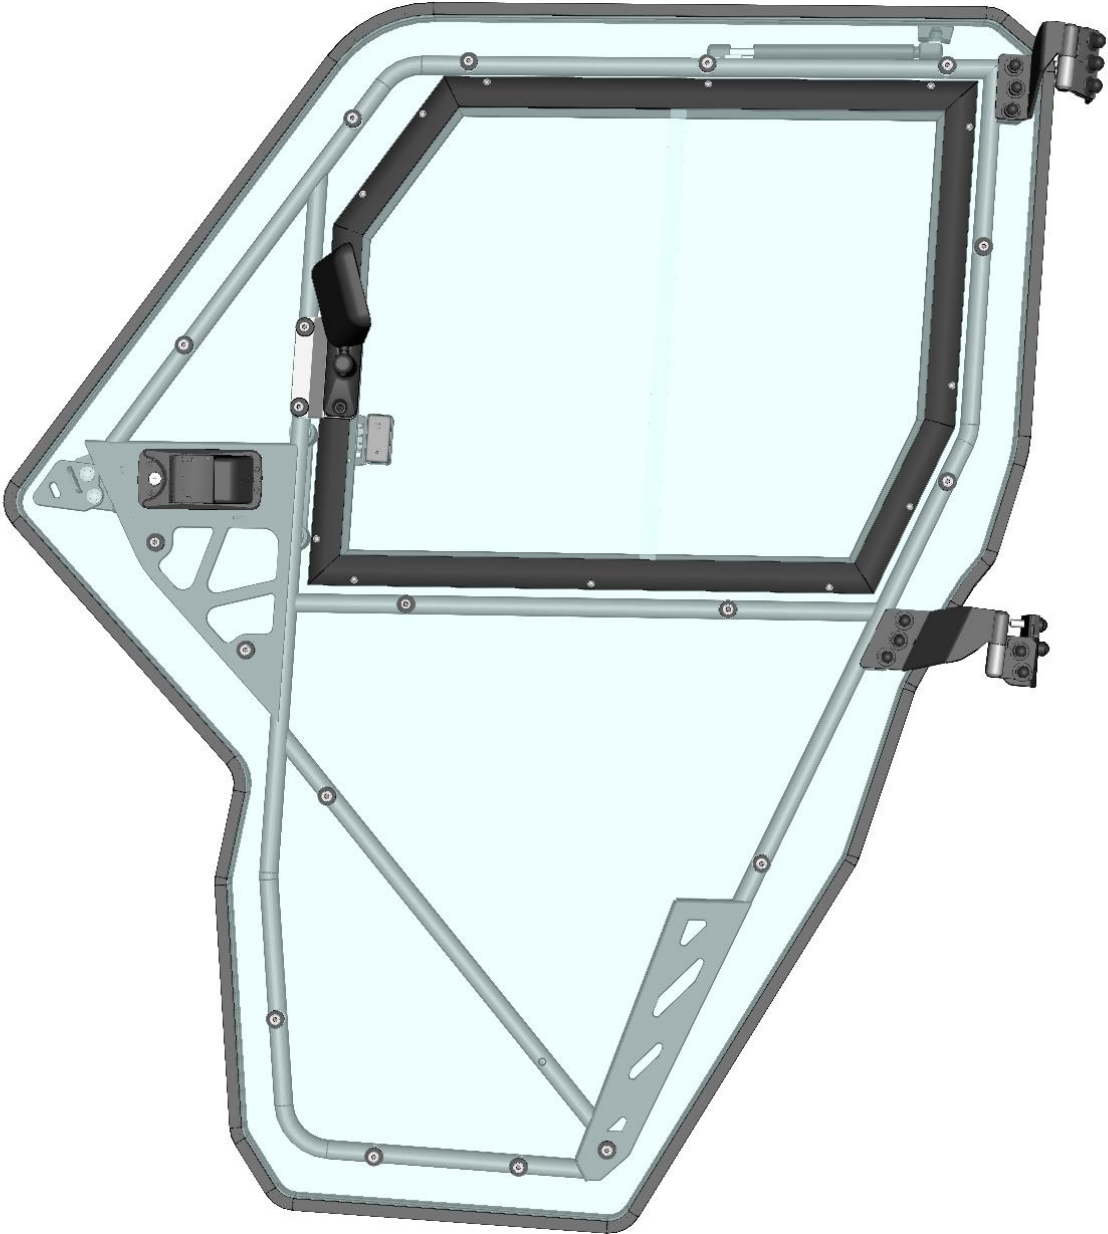

LEFT FRONT DOOR

42