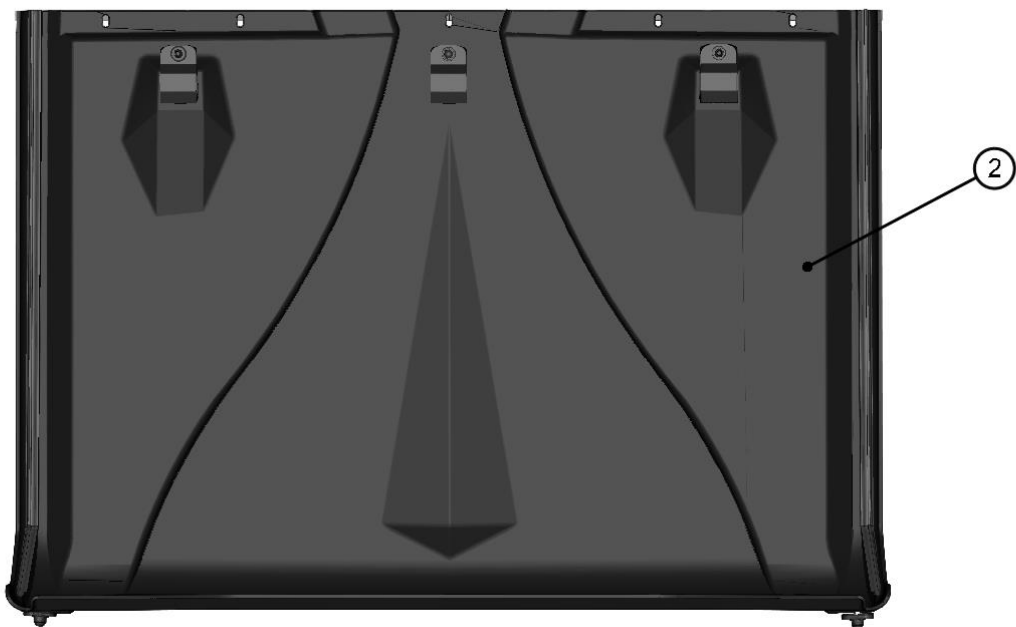

ROOF PANEL ASSEMBLIES

ID	Catalogue no.	Description	Qty
1	52S03U02-30M001	FRONT ROOF PANEL	1
2	52S03U02-30M003	REAR ROOF PANEL	1
3	52S03U02-30M006	ROOF PANELS FIXING ASSEMBLY	5