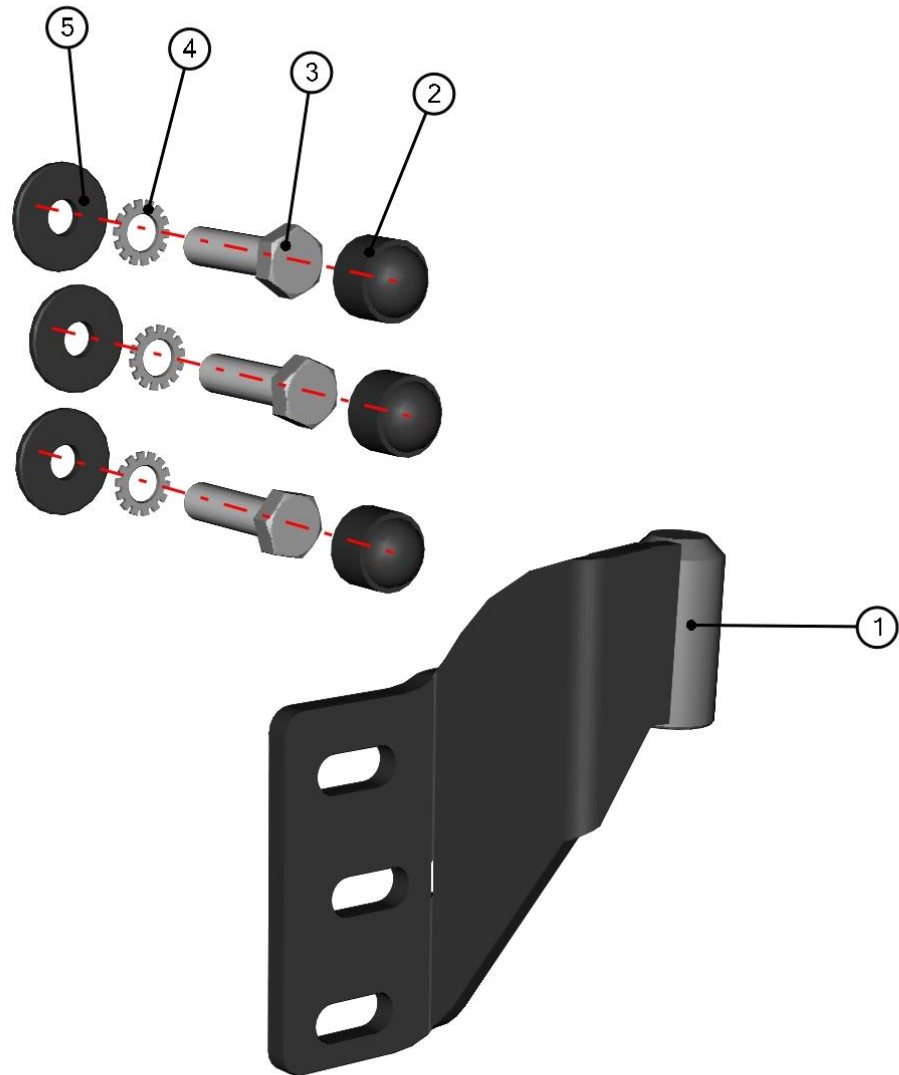

LEFT REAR DOOR UPPER HINGE ASSEMBLY

ID	Catalogue no.	Description	Qty
1	52S03U01-40W005	LEFT REAR DOOR UPPER HINGE WELDED	1
2	001309	PLASTIC NUT COVER OK 13	3
3	001411	SCREW M8x30	3
4	001489	SERRATED LOCK WASHER 8	3
5	003322	RIVET WASHER 8	3