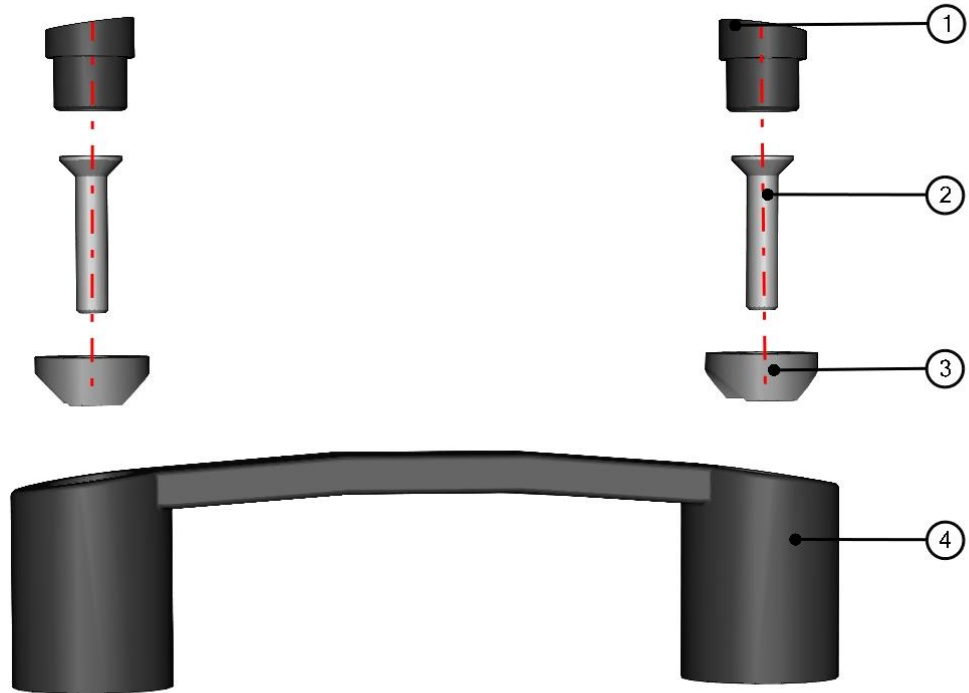

DOOR HANDLE ASSEMBLY

ID	Catalogue no.	Description	Qty
1	001706	HANDLE SCREW COVER	2
2	001701	SCREW M6x30	2
3	001736	SADDLE WASHER	2
4	001703	HANDLE	1

ELECTROINSTALLATION

Position	Catalogue no.	Description	Qty
1	004322	SWITCH WIPER /WASHER /OFF	1
2	000885	WASHER TANK	1
3	001576	WASHER MOTOR	1
4	001652	FUSE BOX 2x1	1
5	002764	WIPER MOTOR 12V	1
6	52S03U01-01M001	WIPER HARNESS	1
7	52S03U01-03M002	WASHER HARNESS	1
8	52S03U01-02M011	HEATER COVER	1
9	52S03U01-02-006	HEATER HOLDER	1
10	004307	HEATER	1
11	001571	BENDED HOSE	2
12	002491	AIR VALVE	1
13	002386	ELECTROMAGNETIC VALVE	1
14	000896	HEATER HOSE	1
15	002642	TIGHTENING STRAP 14-27	8
16	002739	AIR VENT	2
17	002702	HEATER SWITCH	1
18	002391	VALVE SWITCH	1
19	002502	"Y" COUPLING	2
20	52S03U01-02M006	HEATER HARNESS	1
21	001367	TIGHTENING STRAP 12-22	8
22	002643	TIGHTENING STRAP 21-38	4
23	002795	HOT AIR HOSE PVC	1
24	002705	AL. TAPE	1
25	002471	HOT WATER PUMP	1
26	52S03U01-02M008	HOT WATER PUMP HARNESS	1