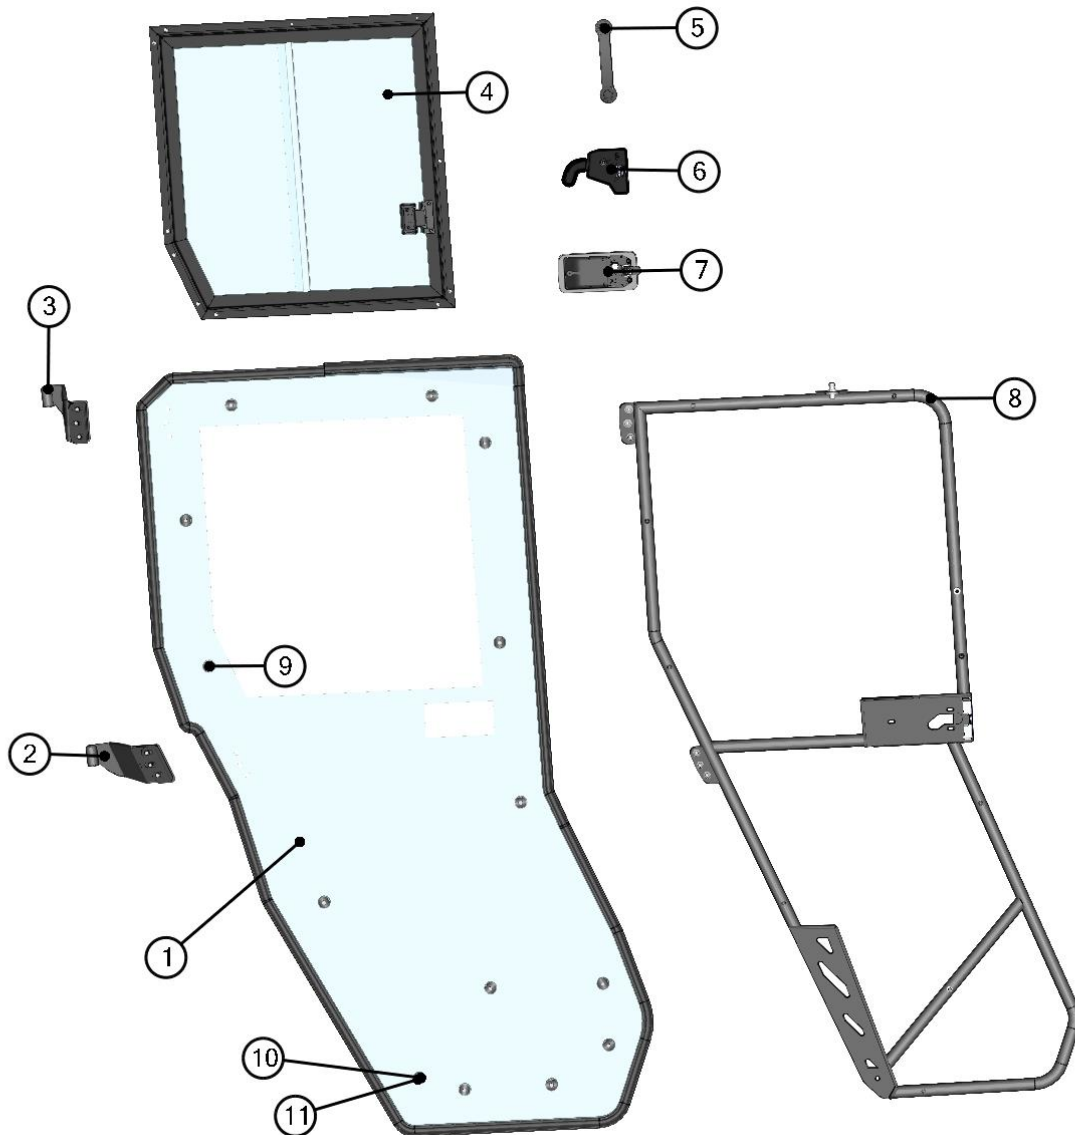

LEFT REAR DOOR ASSEMBLY

ID	Catalogue no.	Description	Qty
1	52S03U02-40M001	LEFR REAR DOOR POLYCARBONATE WITH SEALING	1
2	52S03U01-40M005	LEFT REAR DOOR BOTTOM HINGE ASSEMBLY	1
3	52S03U01-40M007	LEFT REAR DOOR UPPER HINGE ASSEMBLY	1
4	52S03U02-40M003	LEFT REAR DOOR WINDOW ASSEMBLY	1
5	52S03U01-50M006	DOOR HANDLE ASSEMBLY	1
6	00-40M019	INNER DOOR LOCK	1
7	000841	OUTER DOOR LOCK	1
8	52S03U02-40W001	LEFT REAR DOOR FRAME WELDED	1
9	00-00M019	POLYCARBONATE FIXING ASSEMBLY	13
10	00-00M020	FRAME FIXING ASSEMBLY 1	1
11	00-00M030	FRAME FIXING ASSEMBLY 2	1