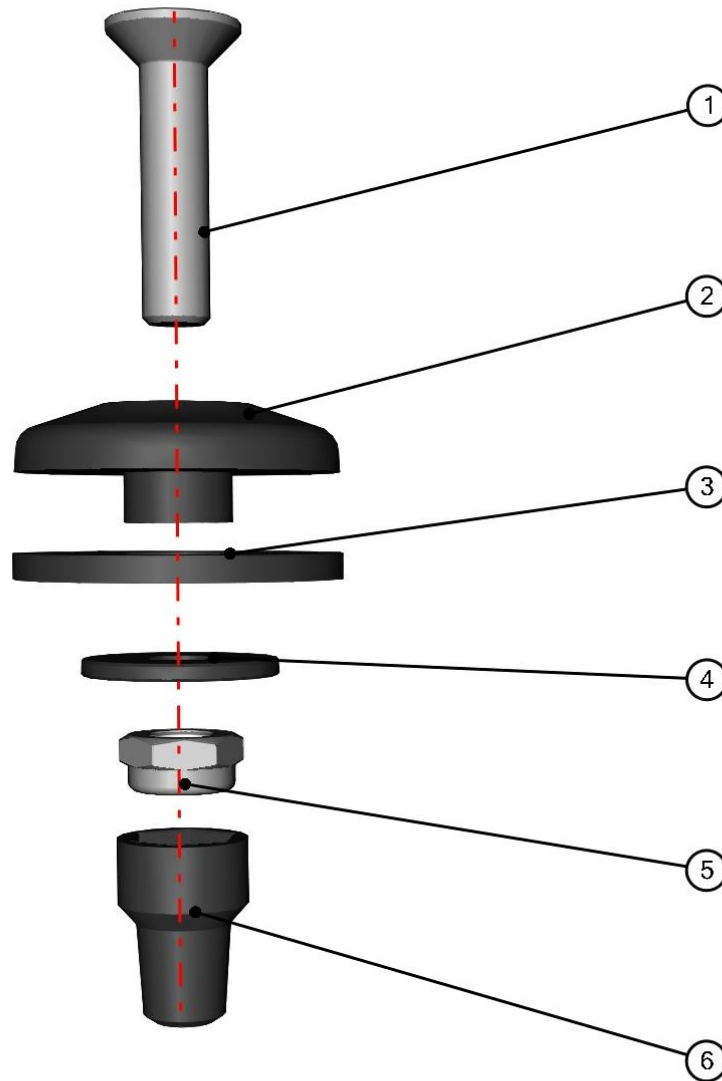

FRONT ROOF PANEL FIXING ASSEMBLY

ID	Catalogue no.	Description	Qty
1	002120	SCREW M6x30	1
2	001715	PLASTIC WASHER	1
3	001735	RUBBER WASHER	2
4	004318	RIVET WASHER 6	1
5	001392	SELF-LOCKING NUT M6	1
6	001348	PLASTIC NUT COVER OK 10	1