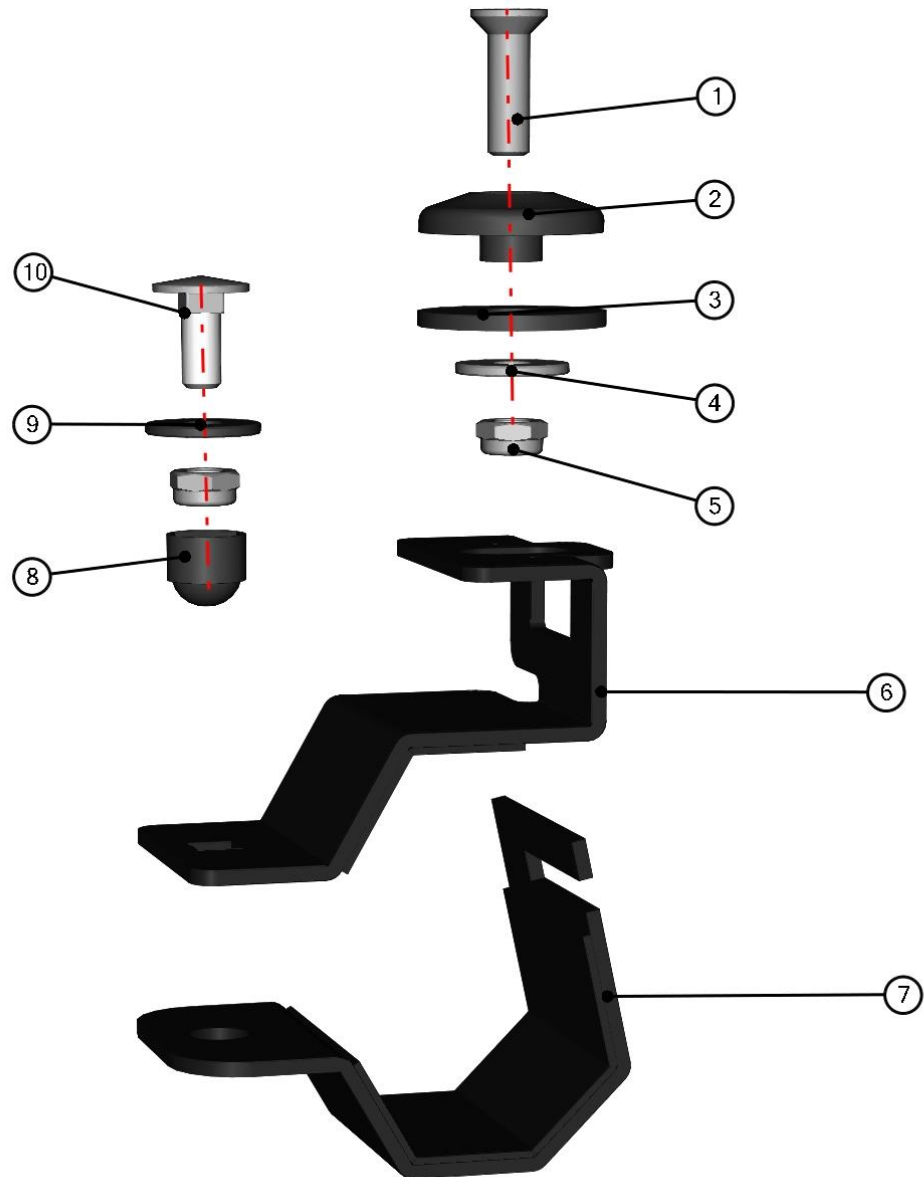

REAR ROOF PANEL HOLDER ASSEMBLY

ID	Catalogue no.	Description	Qty
1	002121	SCREW M8x30	1
2	001429	PLASTIC WASHER	1
3	001428	RUBBER WASHER	1
4	001407	RIVET WASHER 8	1
5	001388	SELF-LOCKING NUT M8	2
6	52S03U02-30-005	REAR ROOF PANEL HOLDER SOLID	1
7	52S03U02-30-006	REAR ROOF PANEL HOLDER MOVABLE	1
8	001309	PLASTIC NUT COVER OK 13	1
9	003322	RIVET WASHER 8	1
10	002575	SCREW M8x20	1