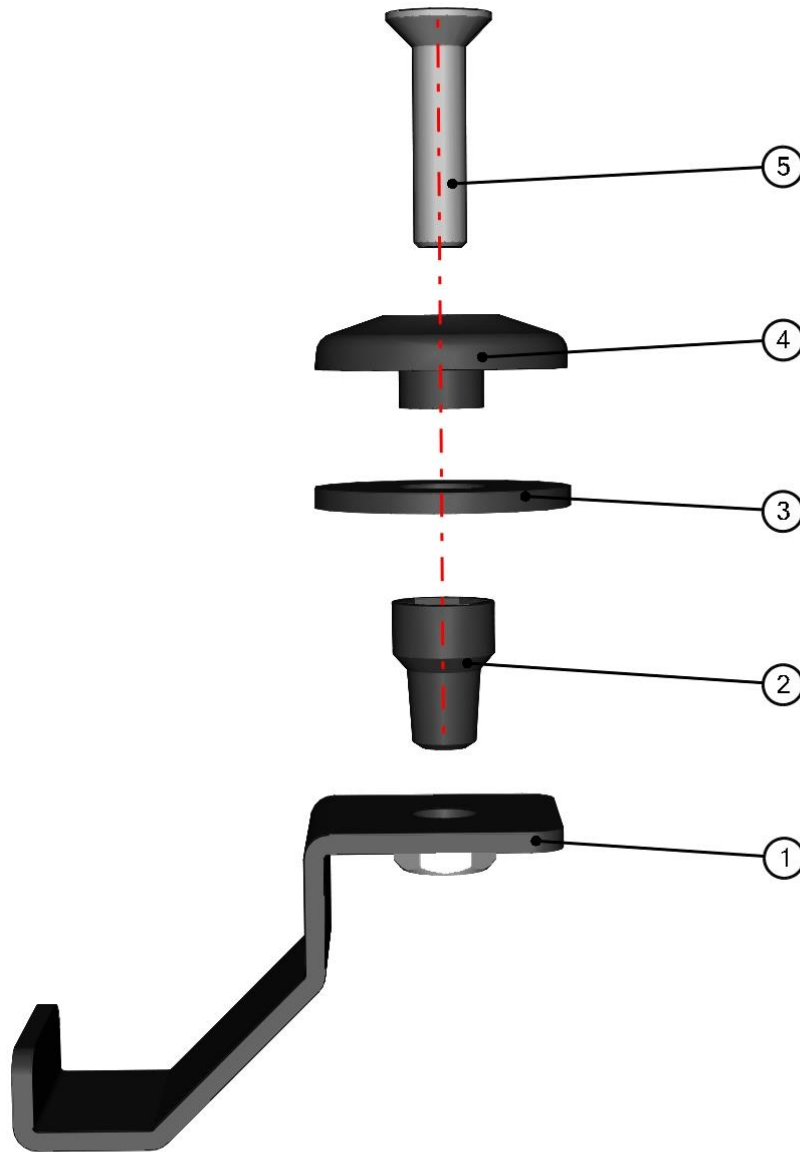

BOTTOM REAR PANEL HOLDER ASSEMBLY

ID	Catalogue no.	Description	Qty
1	52S03U01-20W001	BOTTOM REAR PANEL HOLDER WELDED	1
2	001308	PLASTIC NUT COVER LONG OK 13	1
3	001428	RUBBER WASHER	1
4	001429	PLASTIC WASHER	1
5	001760	SCREW M8x35	1