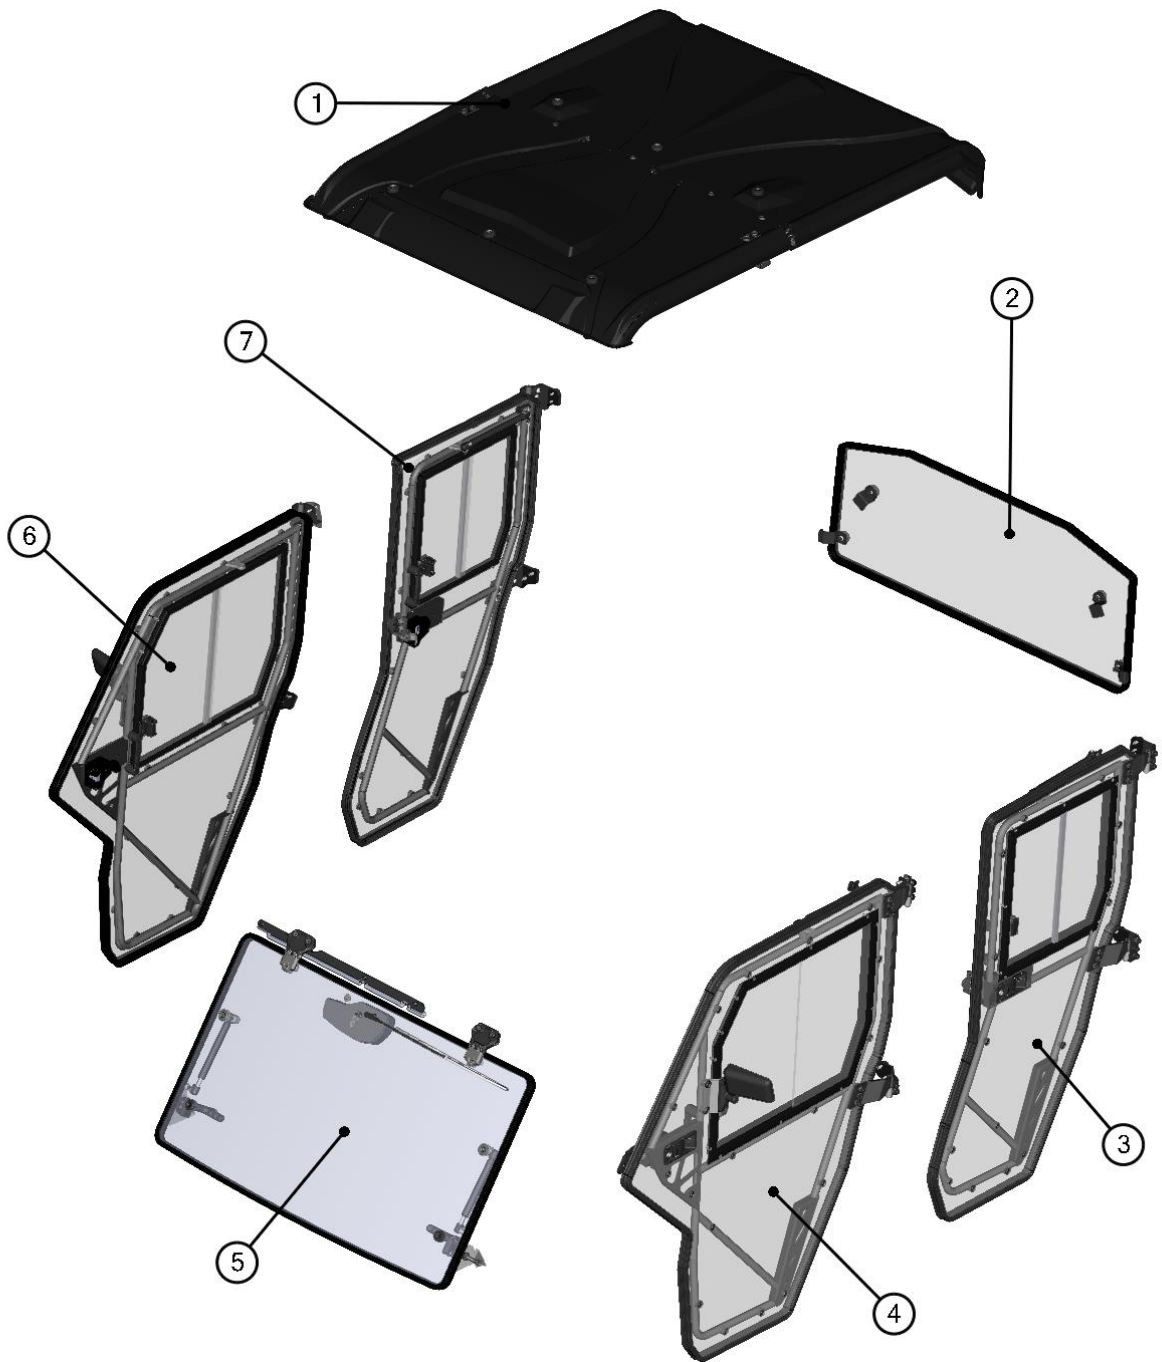

5

ID	Catalogue no.	Description	Qty
1	52S03U02S30	ROOF PANEL	1
2	52S03U01S20	REAR PANEL	1
3	52S03U02-40M020	LEFT REAR DOOR	1
4	52S03U02-40M010	LEFT DOOR	1
5	52S03U01S10	FRONT PANEL	1
6	52S03U02-50M010	RIGHT DOOR	1
7	52S03U02-50M020	RIGHT REAR DOOR	1

Page
20
16
29
43
7
71
57