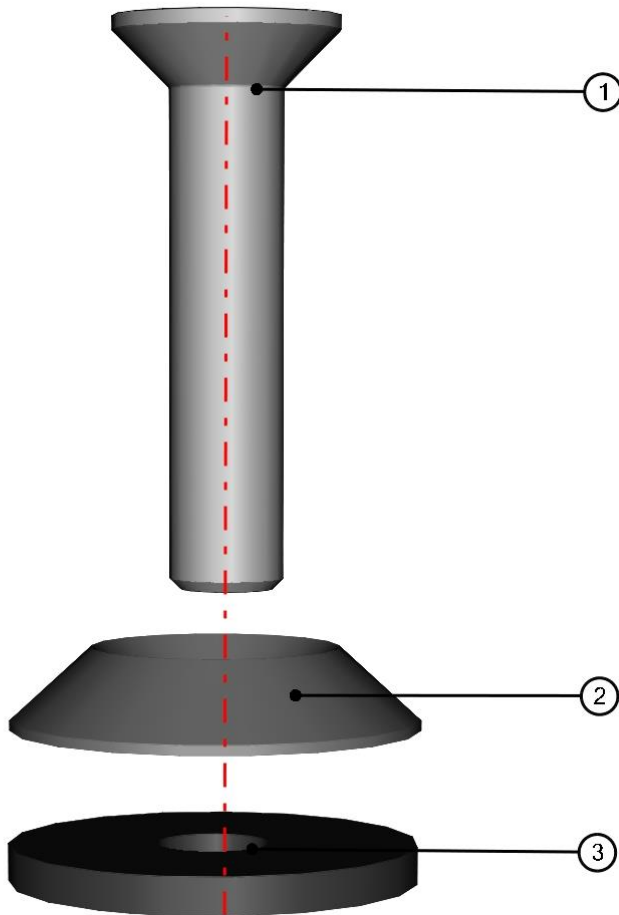

FRAME FIXING ASSEMBLY 1

68

ID	Catalogue no.	Description	Qty
1	001701	SCREW M6x30	1
2	001715	PLASTIC WASHER	1
3	001735	RUBBER WASHER	1