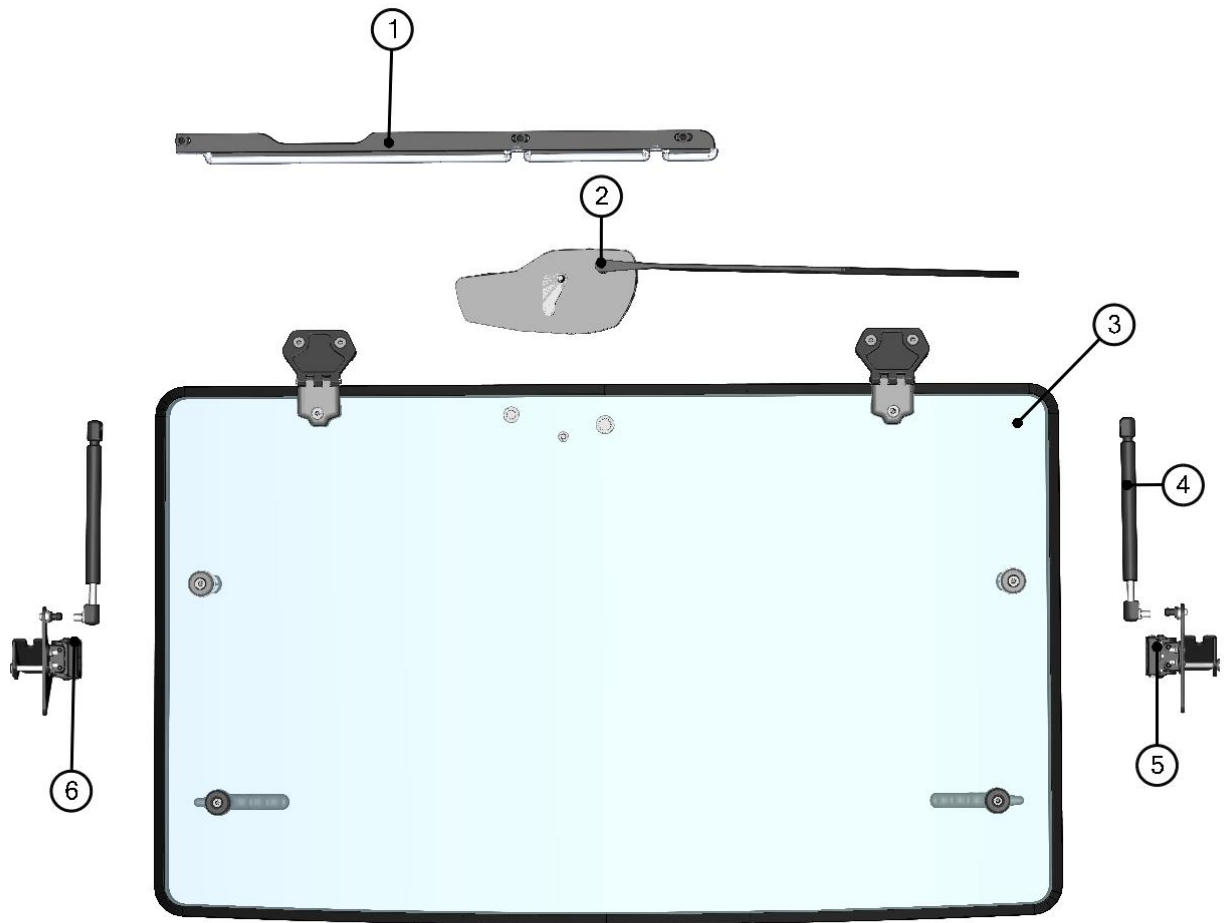

FRONT PANEL ASSEMBLIES

7

ID	Catalogue no.	Description	Qty
1	52S03U01-10M011	HARNES COVER LEDGE ASSEMBLY	1
2	52S03U01-10M007	WIPER ASSEMBLY	1
3	52S03U01-10M002	FRONT WINDOW ASSEMBLY	1
4	52S03U01-10M009	FRONT WINDOW GAS SPRING ASSEMBLY	2
5	52S03U01-10M005	LEFT FRONT CONSOLE ASSEMBLY	1
6	52S03U01-10M006	RIGHT FRONT CONSOLE ASSEMBLY	1