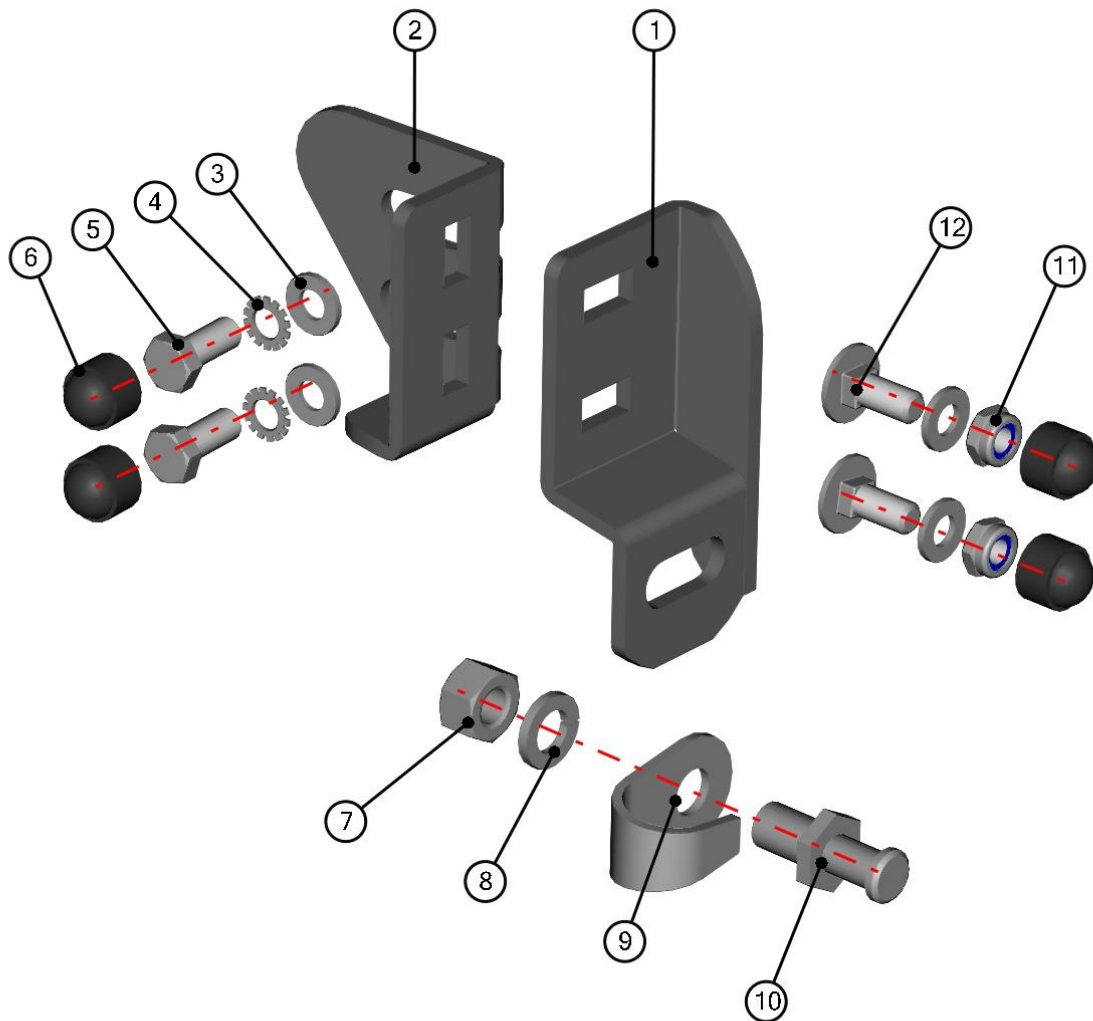

RIGHT REAR DOOR STOP HOLDER ASSEMBLY

ID	Catalogue no.	Description	Qty
1	52S03U02-50-013	RIGHT REAR DOOR STOP HOLDER 1	1
2	52S03U02-50-010	RIGHT REAR DOOR STOP HOLDER 2	1
3	001387	WASHER 8	4
4	001489	SERRATED LOCK WASHER 8	2
5	001437	SCREW M8x20	2
6	001309	PLASTIC NUT COVER OK 13	4
7	000856	DOOR STOP NUT	1
8	000857	DOOR STOP WASHER	1
9	000855	DOOR STOP HOOK	1
10	000854	DOOR STOP PIN	1
11	001388	SELF-LOCKING NUT M8	2
12	002575	SCREW M8x20	2