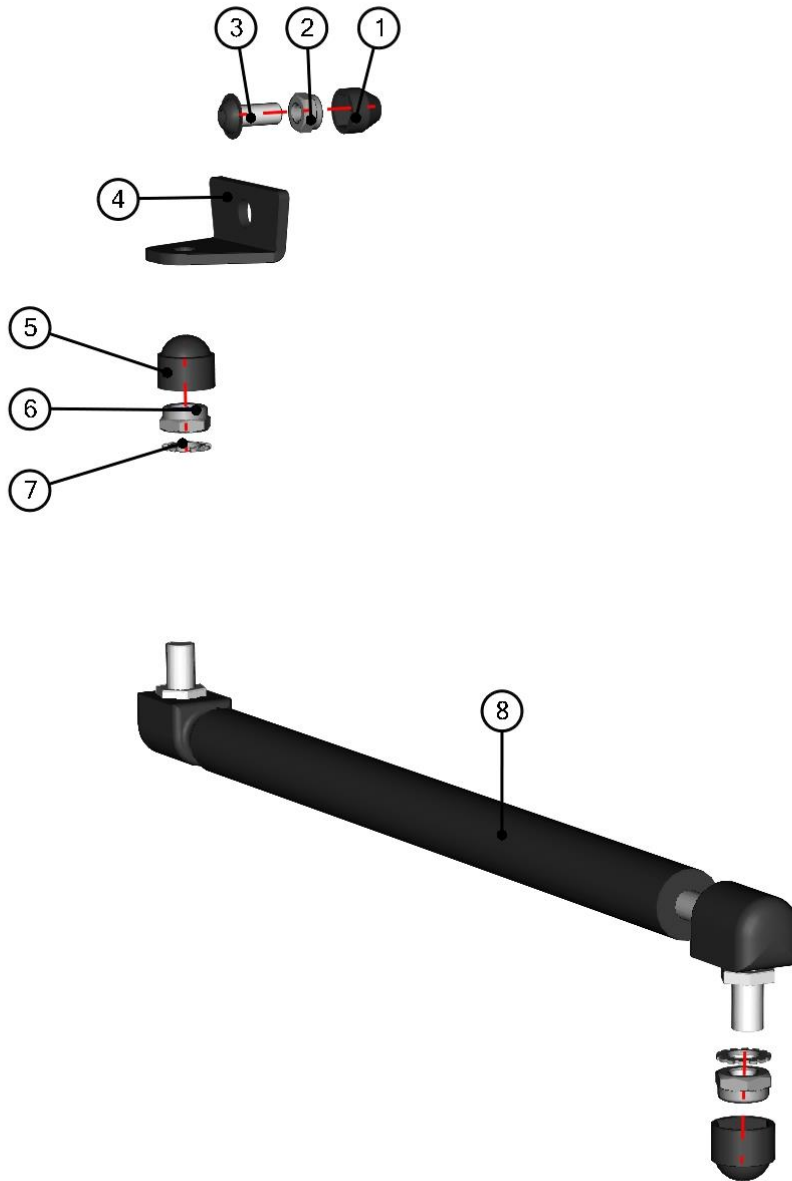

REAR DOOR GAS SPRING ASSEMBLY

ID	Catalogue no.	Description	Qty
1	001348	PLASTIC NUT COVER OK 10	1
2	001392	SELF-LOCKING NUT M6	1
3	002971	SCREW M6x15	1
4	52S03U01-50-031	GAS SPRING HOLDER	1
5	001309	PLASTIC NUT COVER OK 13	2
6	001388	SELF-LOCKING NUT M8	2
7	001489	SERRATED LOCK WASHER 8	2
8	002494	GAS SPRING	1