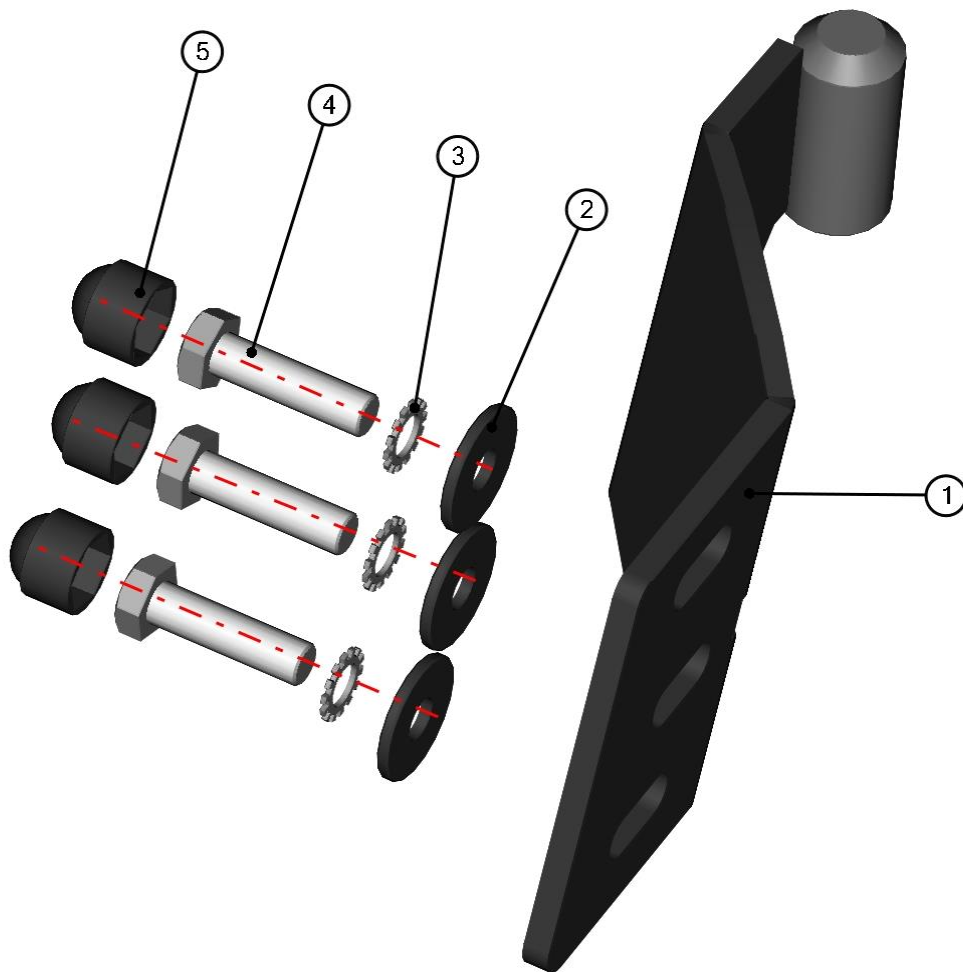

RIGHT REAR DOOR BOTTOM HINGE ASSEMBLY

ID	Catalogue no.	Description	Qty
1	52S03U01-50W006	RIGHT REAR DOOR BOTTOM HINGE WELDED	1
2	003322	RIVET WASHER 8	3
3	001489	SERRATED LOCK WASHER 8	3
4	001411	SCREW M8x30	3
5	001309	PLASTIC NUT COVER OK 13	3