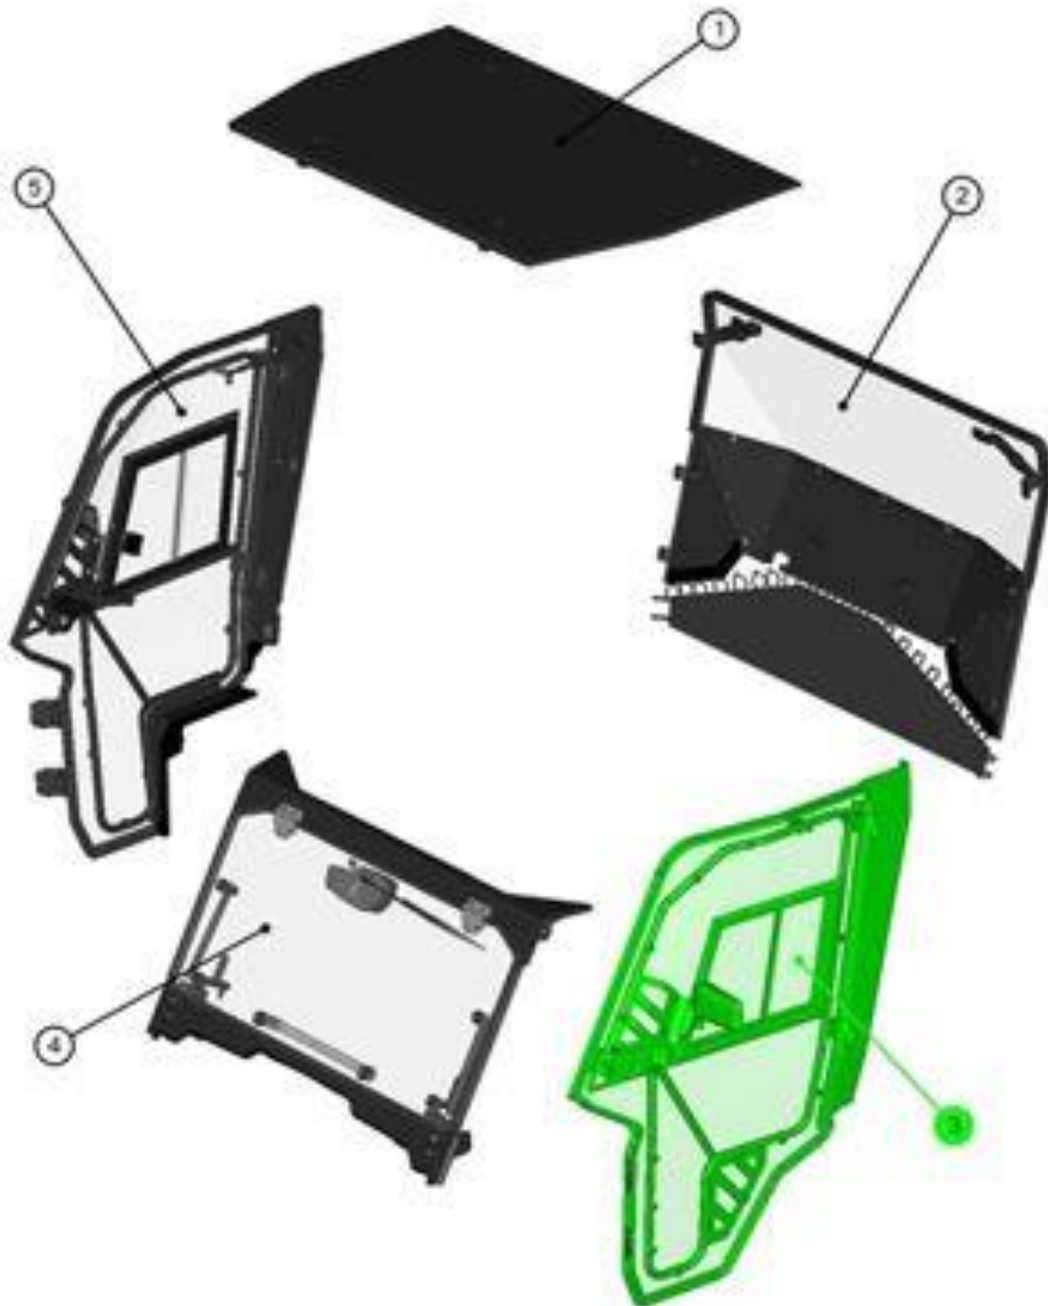

HardCabs

A DFK AMERICA COMPANY

SPARE - PARTS CATALOG

CAN-AM **DEFENDER MAX**

Search instruction

1. Select the panel that interests you and go to the appropriate page catalog.

ID	Catalogue no.	Description	Qty	Page
1	50502U02530	ROOF PANEL	1	15
2	50502U02520	REAR PANEL	1	18
3	50502U02540	LEFT DOOR	1	28
4	50502U02510	FRONT PANEL	1	7
5	50502U02550	RIGHT DOOR	1	42