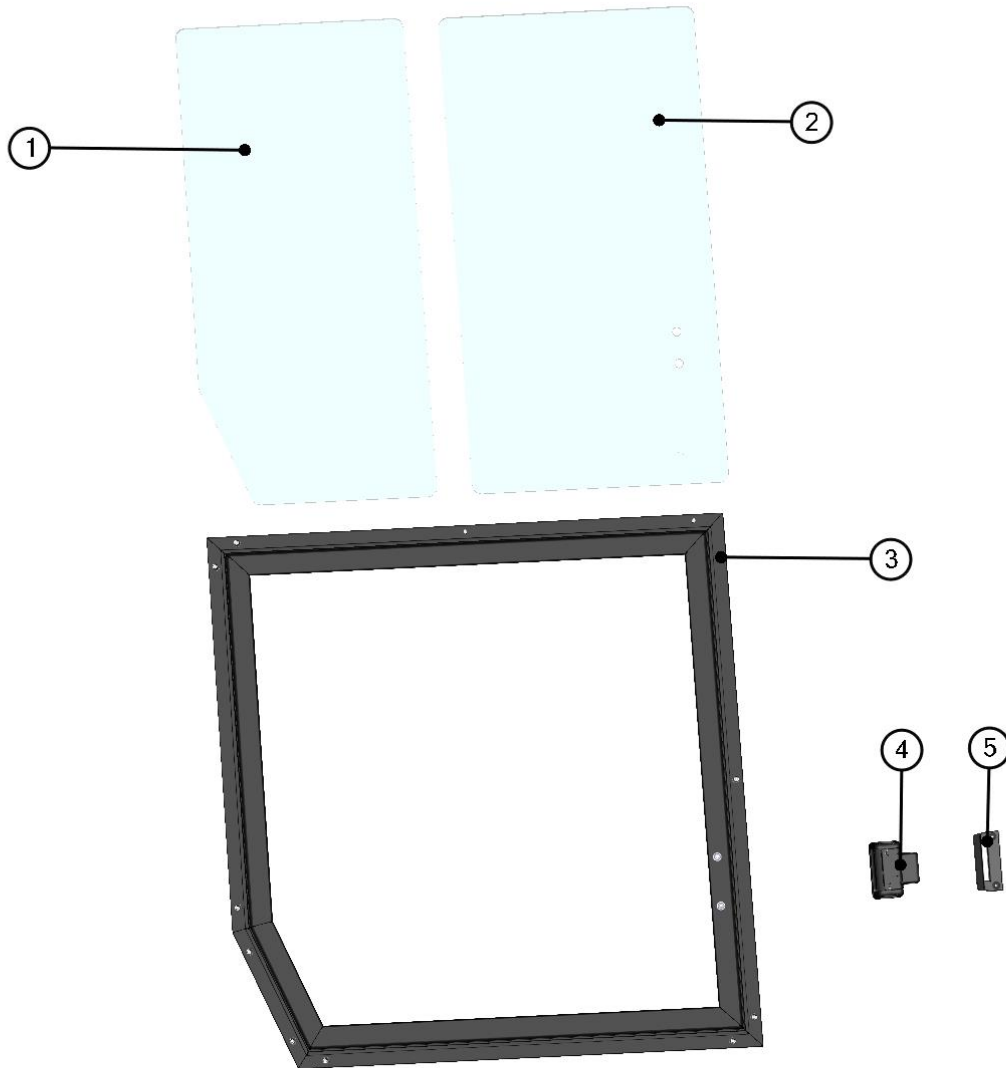

LEFT REAR DOOR WINDOW ASSEMBLY

37

ID	Catalogue no.	Description	Qty
1	52S03U02-40-011	REAR DOOR WINDOW SOLID	1
2	52S03U02-40-012	REAR DOOR WINDOW MOVABLE	1
3	52S03U02-40-007	LEFT REAR DOOR WINDOW FRAME	1
4	00-40M008	WINDOW LOCK	1
5	001762	WINDOW STOP	1