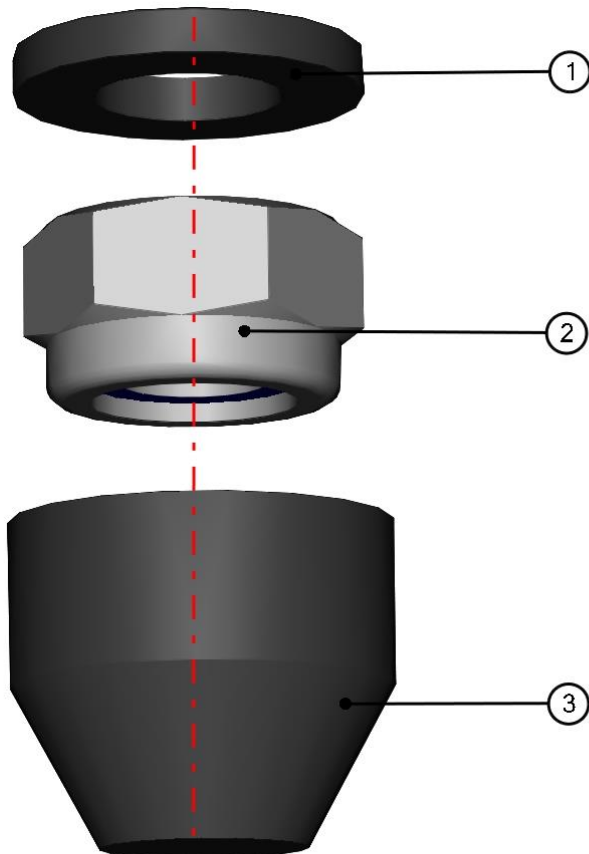

FRAME FIXING ASSEMBLY 2

ID	Catalogue no.	Description	Qty
1	001426	WASHER 6	1
2	001392	SELF-LOCKING NUT M6	1
3	001348	PLASTIC NUT COVER OK 10	1