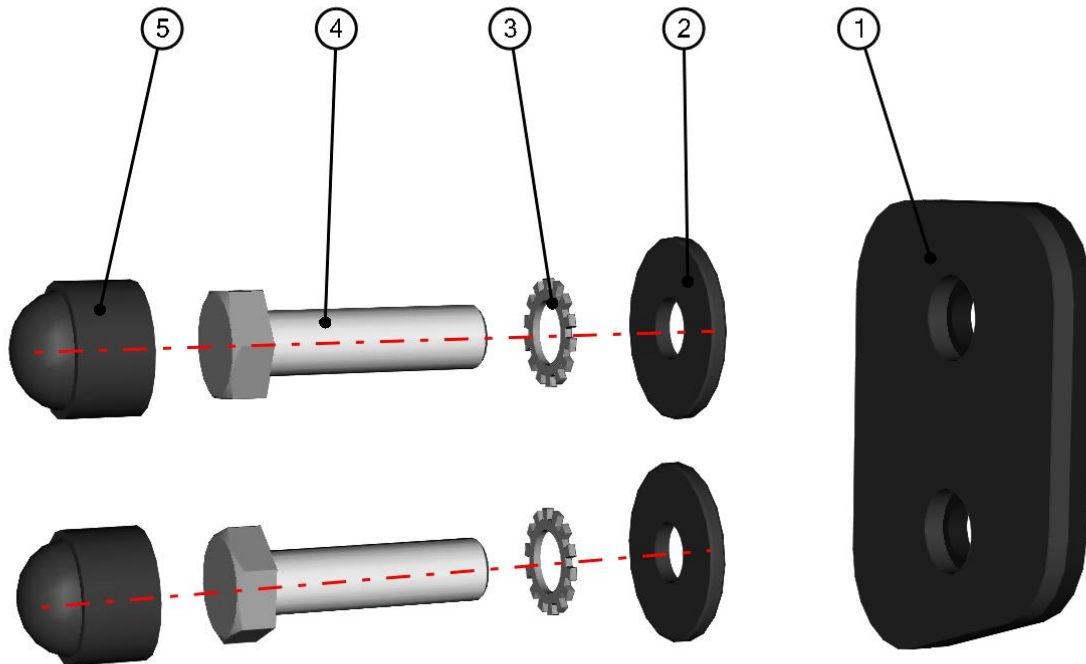

RAER ROOF PANEL FIXING ASSEMBLY

ID	Catalogue no.	Description	Qty
1	52S03U01-30-002	REAR ROOF PANEL FIXING WASHER	1
2	003322	RIVET WASHER 8	2
3	001489	SERRATED LOCK WASHER 8	2
4	001411	SCREW M8x30	2
5	001309	PLASTIC NUT COVER OK 13	2