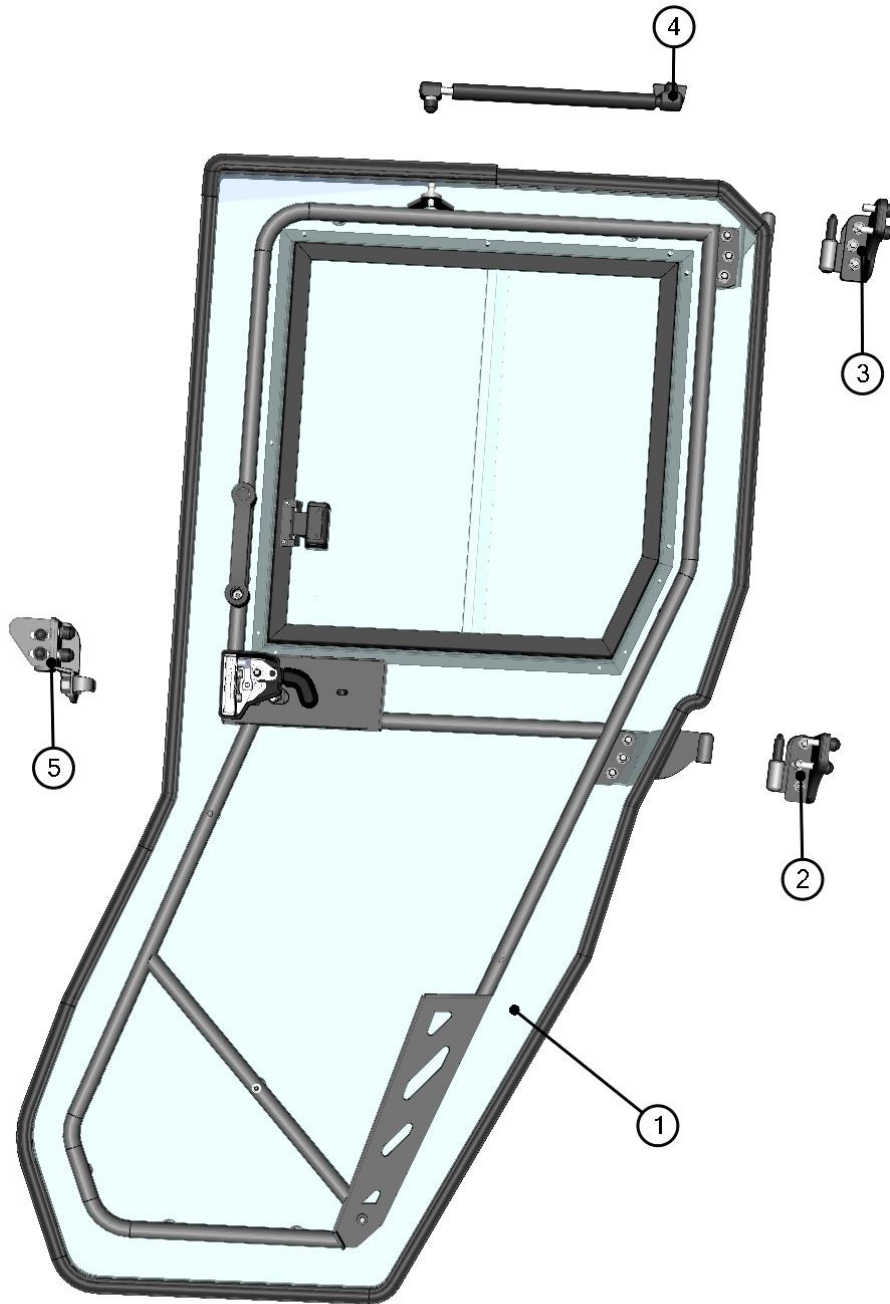

DOOR HANDLE ASSEMBLY

ID	Catalogue no.	Description	Qty
1	001706	HANDLE SCREW COVER	2
2	001701	SCREW M6x30	2
3	001736	SADDLE WASHER	2
4	001703	HANDLE	1

RIGHT REAR DOOR

56

RIGHT REAR DOOR ASSEMBLIES

ID	Catalogue no.	Description	Qty
1	52S03U02-50M002	RIGHT REAR DOOR ASSEMBLY	1
2	52S03U02-50M005	RIGHT REAR DOOR BOTTOM HINGE ASSEMBLY	1
3	52S03U01-50M012	RIGHT REAR DOOR UPPER HINGE ASSEMBLY	1
4	52S03U02-50M007	REAR DOOR GAS SPRING ASSEMBLY	1
5	52S03U02-50M004	RIGHT REAR DOOR STOP HOLDER ASSEMBLY	1