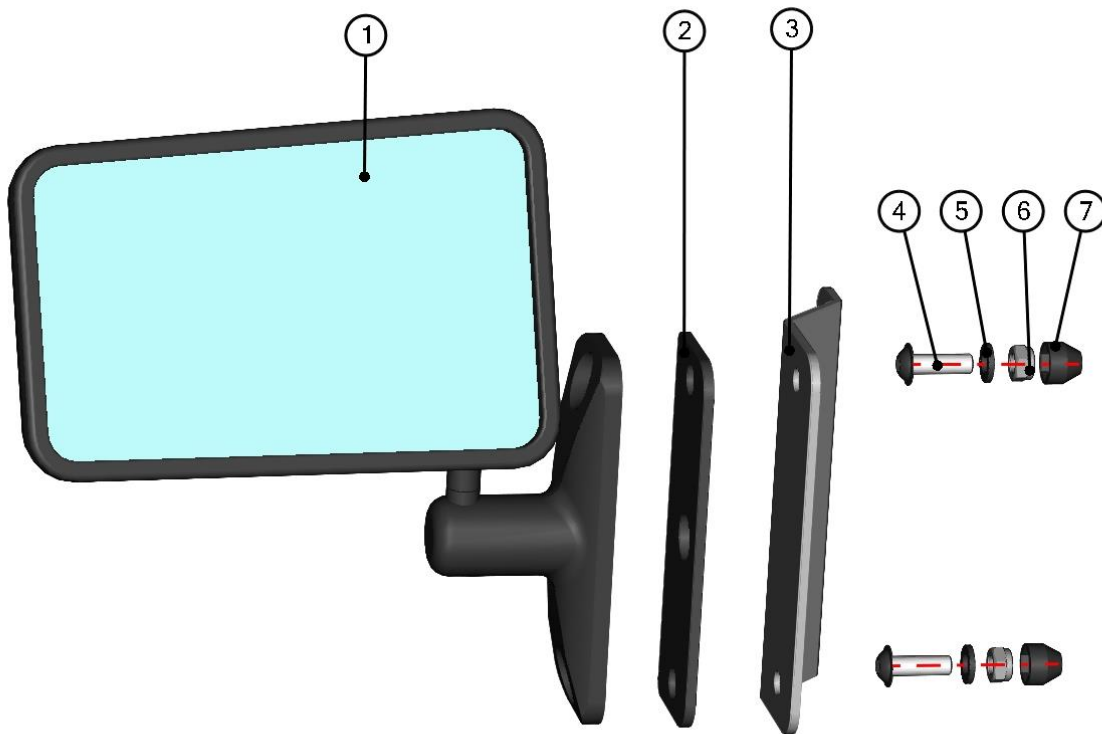

LEFT REAR VIEW MIRROR ASSEMBLY

45

ID	Catalogue no.	Description	Qty
1	002773	LEFT REAR VIEW MIRROR	1
2	00-109U-001	REAR VIEW MIRROR WASHER	1
3	00-109U-002	REAR VIEW MIRROR HOLDER	1
4	001723	SCREW M6x20	2
5	001426	WASHER 6	2
6	001392	SELF-LOCKING NUT M6	2
7	001348	PLASTIC NUT COVER OK 10	2