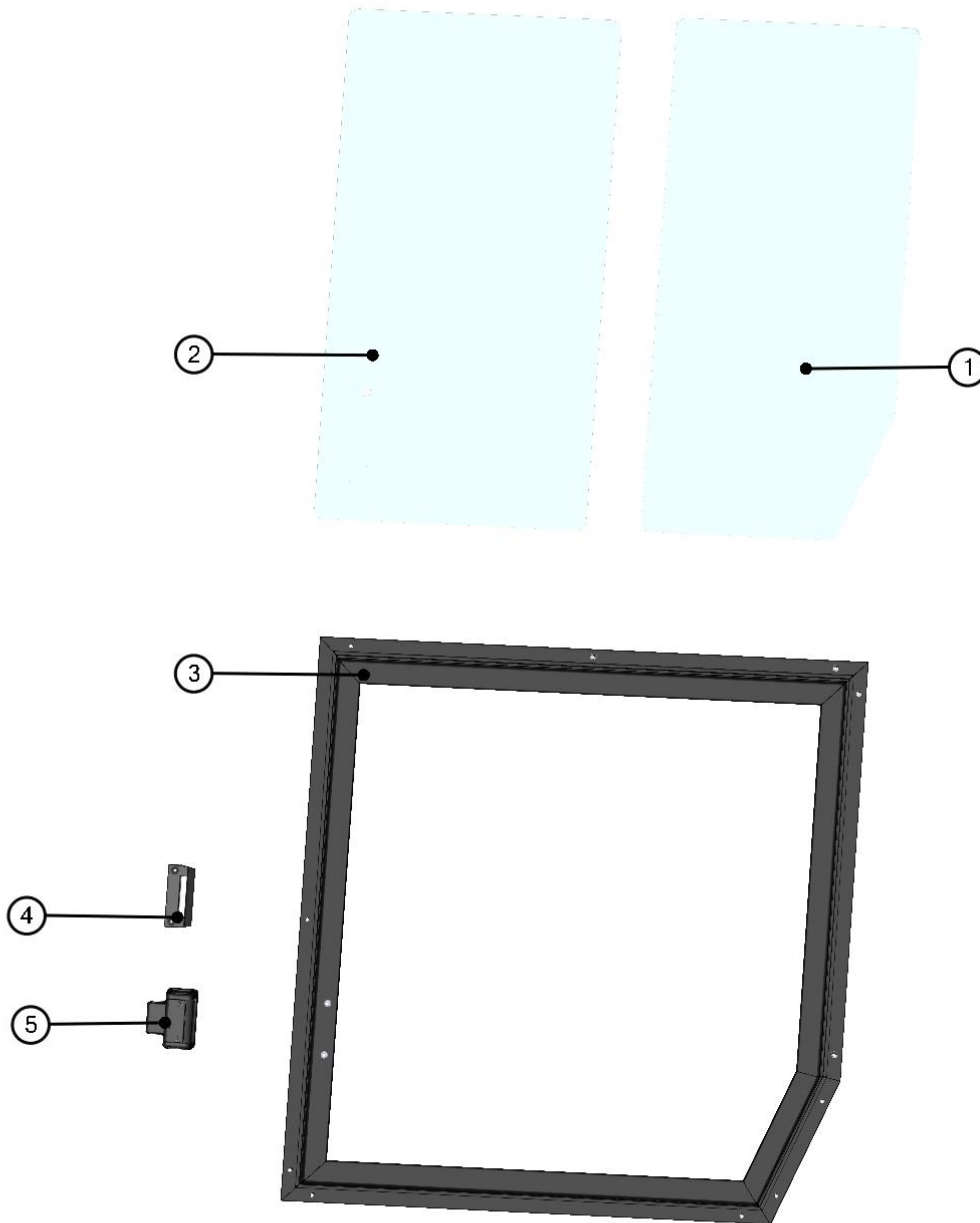

RIGHT REAR DOOR WINDOW ASSEMBLY

65

ID	Catalogue no.	Description	Qty
1	52S03U02-40-011	REAR DOOR WINDOW SOLID	1
2	52S03U02-40-012	REAR DOOR WINDOW SOLID	1
3	52S03U02-50-007	RIGHT REAR DOOR WINDOW FRAME	1
4	001762	WINDOW STOP	1
5	00-40M008	WINDOW LOCK	1