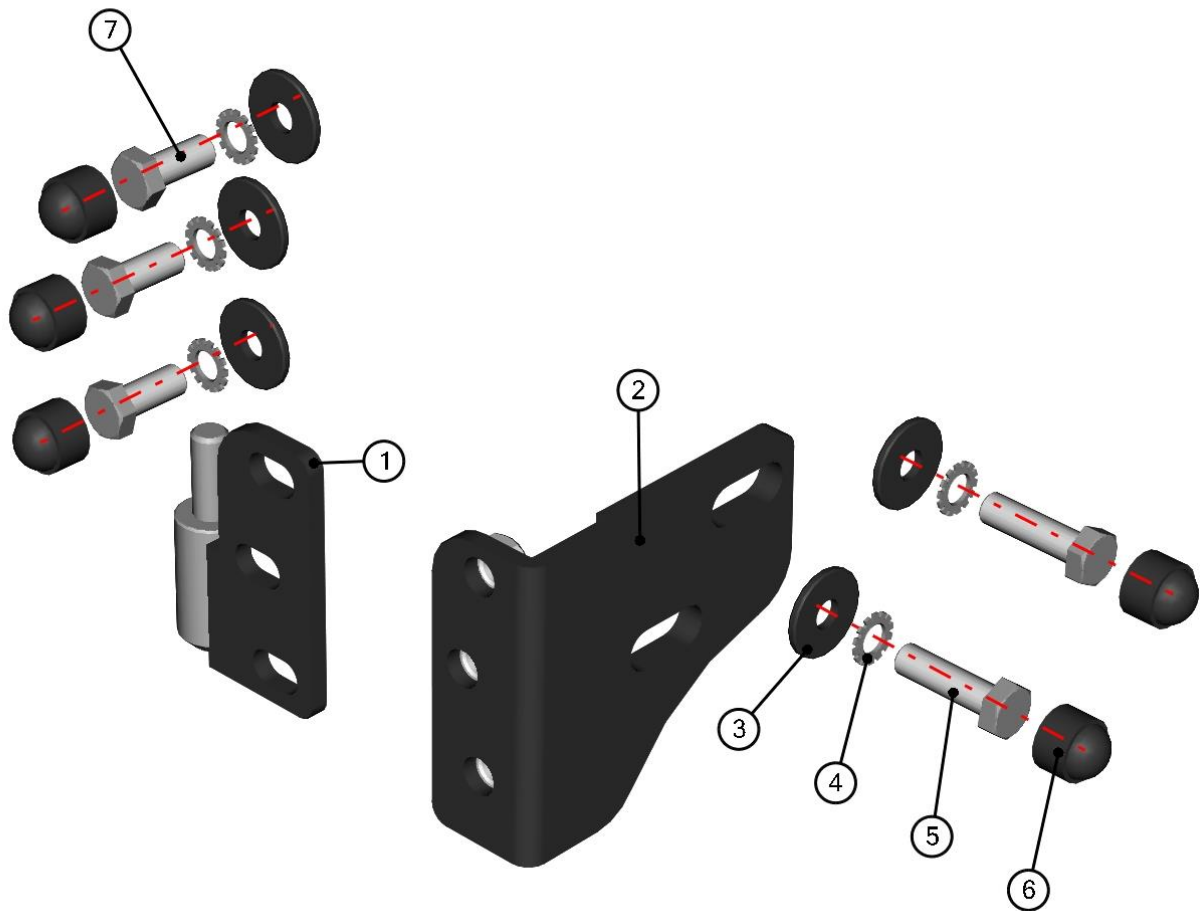

LEFT REAR DOOR BOTTOM FRAME HINGE ASSEMBLY

31

ID	Catalogue no.	Description	Qty
1	52S03U02-40W006	LEFT REAR DOOR BOTTOM HINGE WELDED	1
2	52S03U02-40W004	LEFT REAR DOOR BOTTOM HINGE HOLDER WELDED	1
3	003322	RIVET WASHER 8	5
4	001489	SERRATED LOCK WASHER 8	5
5	001411	SCREW M8x30	2
6	001309	PLASTIC NUT COVER OK 13	5
7	001437	SCREW M8x20	3