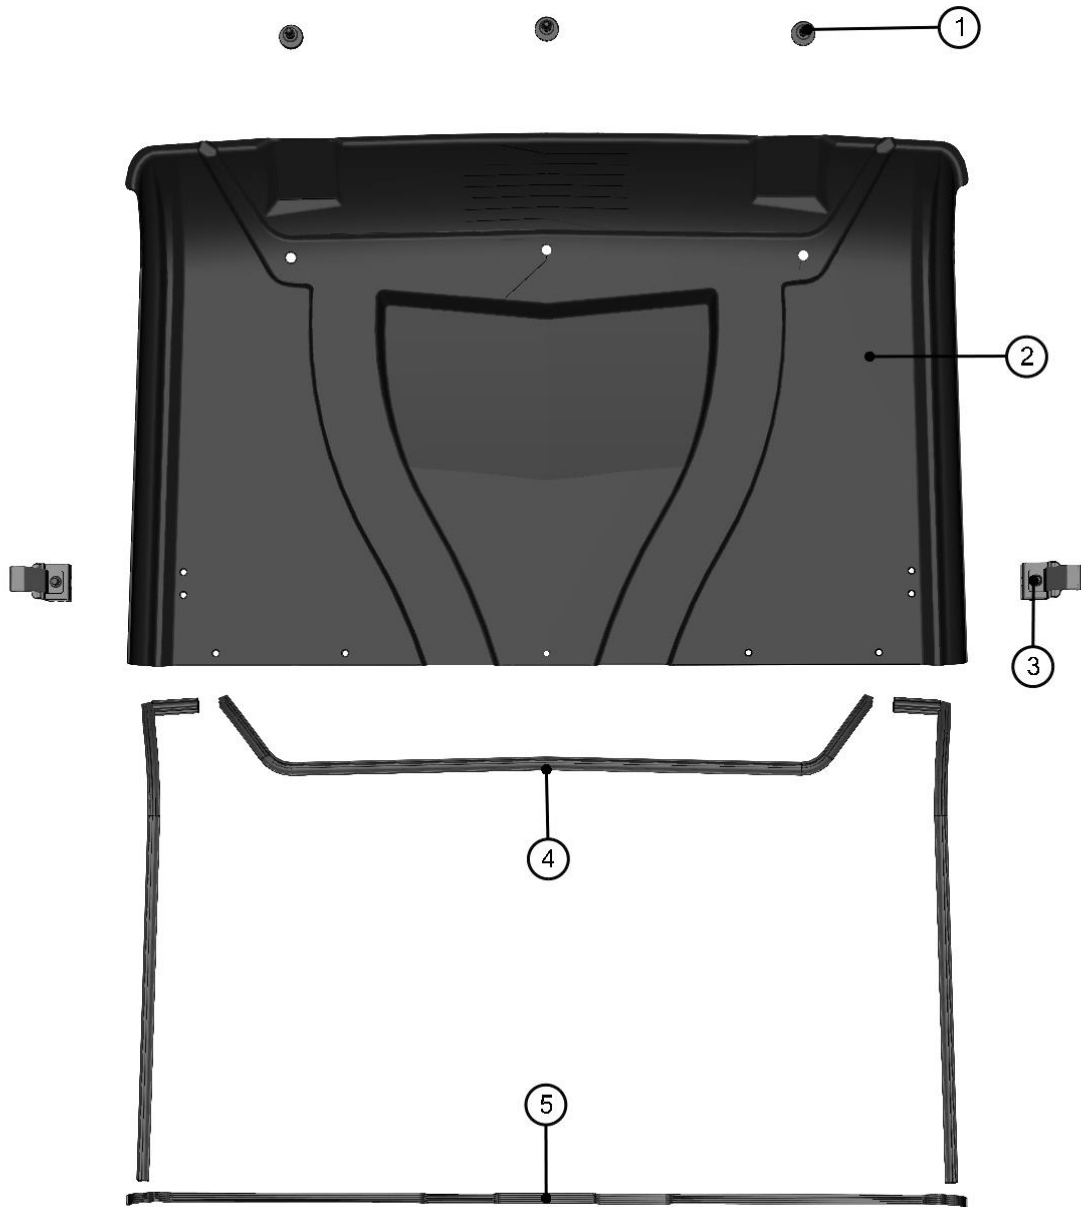

FRONT ROOF PANEL

ID	Catalogue no.	Description	Qty
1	52S03U01-30M002	FRONT ROOF PANEL FIXING ASSEMBLY	3
2	52S03U02-30-001	FRONT ROOF PANEL	1
3	52S03U02-30M007	FRONT ROOF PANEL HOLDER ASSEMBLY	2
4	001010^52S03U02-30M004	RUBBER PROFILE "SARAZINO"	1
5	001771^52S03U02-30M004	RUBBER SEALING KR 15x4	1