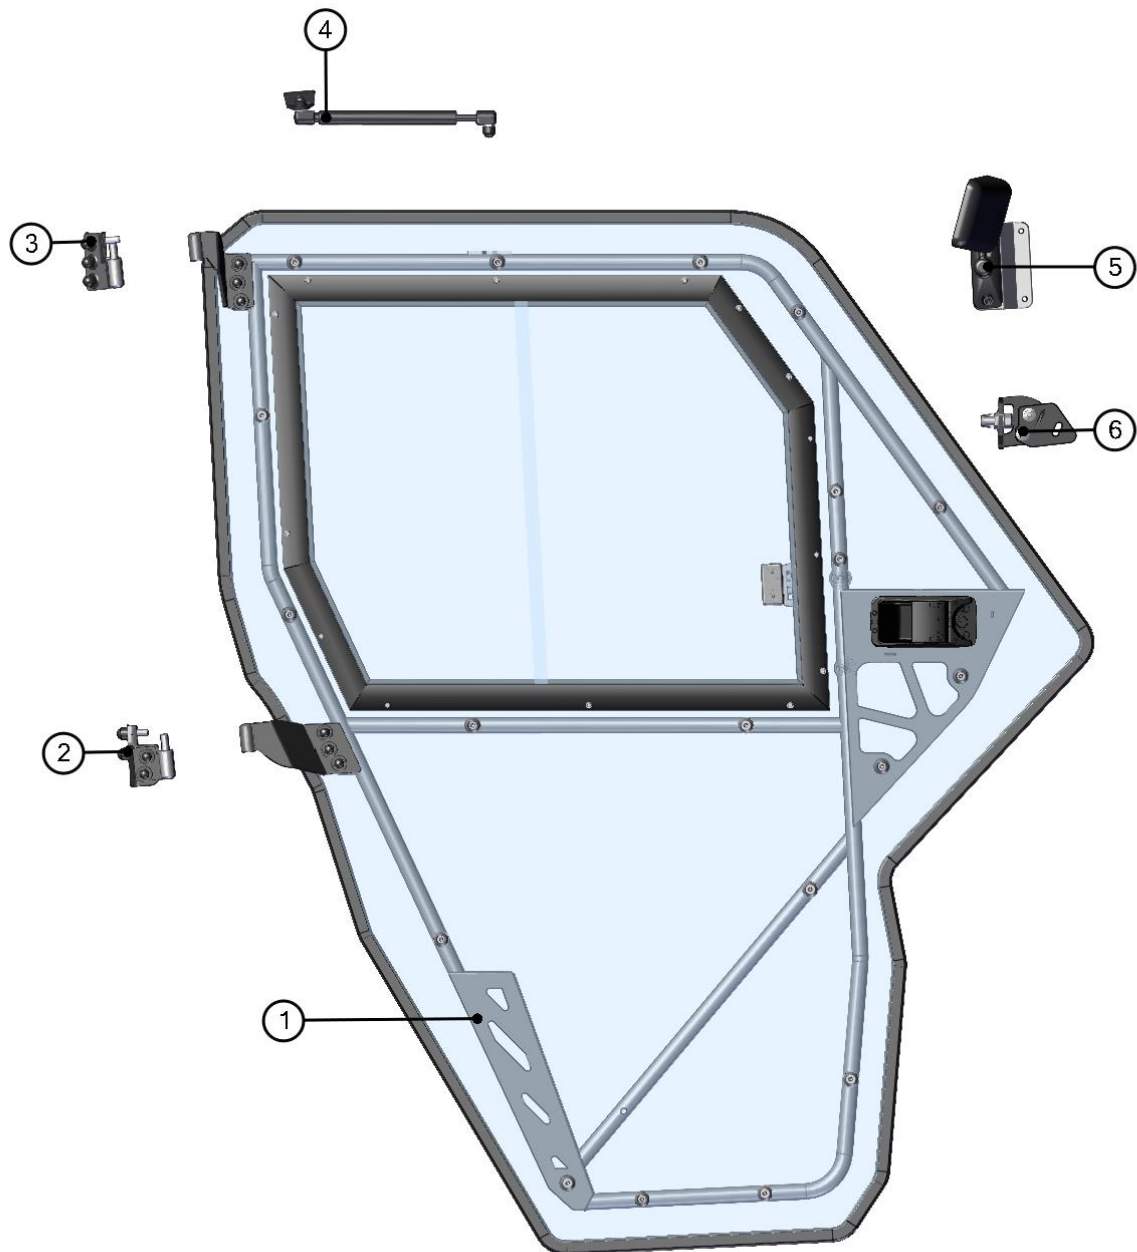

RIGHT FRONT DOOR ASSEMBLIES

71

ID	Catalogue no.	Description	Qty
1	52S03U01-50M002	RIGHT FRONT DOOR ASSEMBLY	1
2	52S03U02-50M008	RIGHT FRONT DOOR BOTTOM HINGE ASSEMBLY	1
3	52S03U02-50M006	RIGHT FRONT DOOR UPPER HINGE ASSEMBLY	1
4	52S03U01-50M010	FRONT DOOR GAS SPRING ASSEMBLY	1
5	00-109U-M004	RIGHT REAR VIEW MIRROR ASSEMBLY	1
6	52S03U01-50M003	RIGHT FRONT DOOR STOP HOLDER ASSEMBLY	1