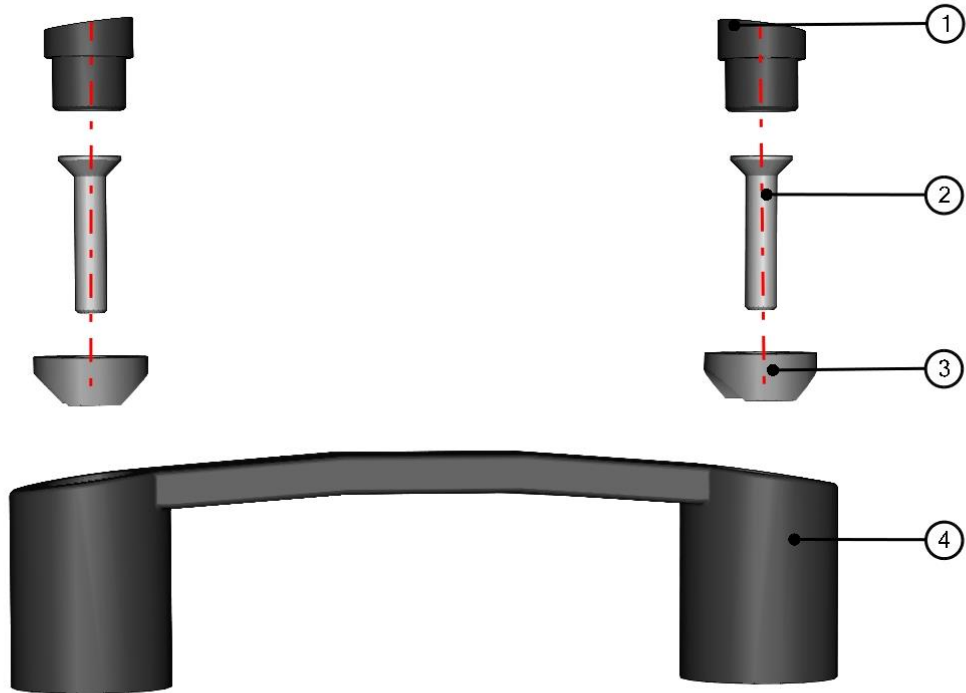

DOOR HANDLE ASSEMBLY

ID	Catalogue no.	Description	Qty
1	001706	HANDLE SCREW COVER	2
2	001701	SCREW M6x30	2
3	001736	SADDLE WASHER	2
4	001703	HANDLE	1