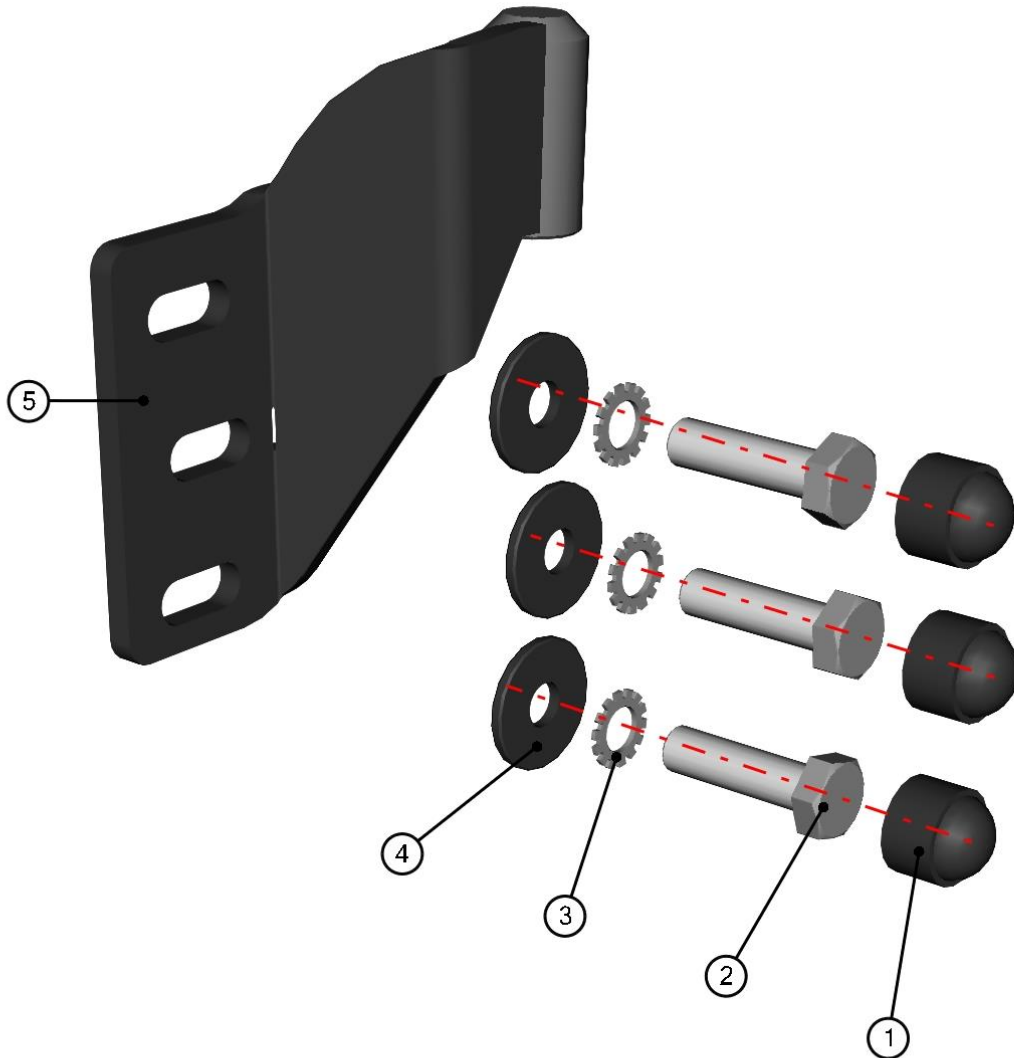

LEFT FRONT DOOR UPPER HINGE ASSEMBLY

ID	Catalogue no.	Description	Qty
1	001309	PLASTIC NUT COVER OK 13	3
2	001411	SCREW M8x30	3
3	001489	SERRATED LOCK WASHER 8	3
4	003322	RIVET WASHER 8	3
5	52S03U01-40W005	LEFT FRONT DOOR UPPER HINGE WELDED	1