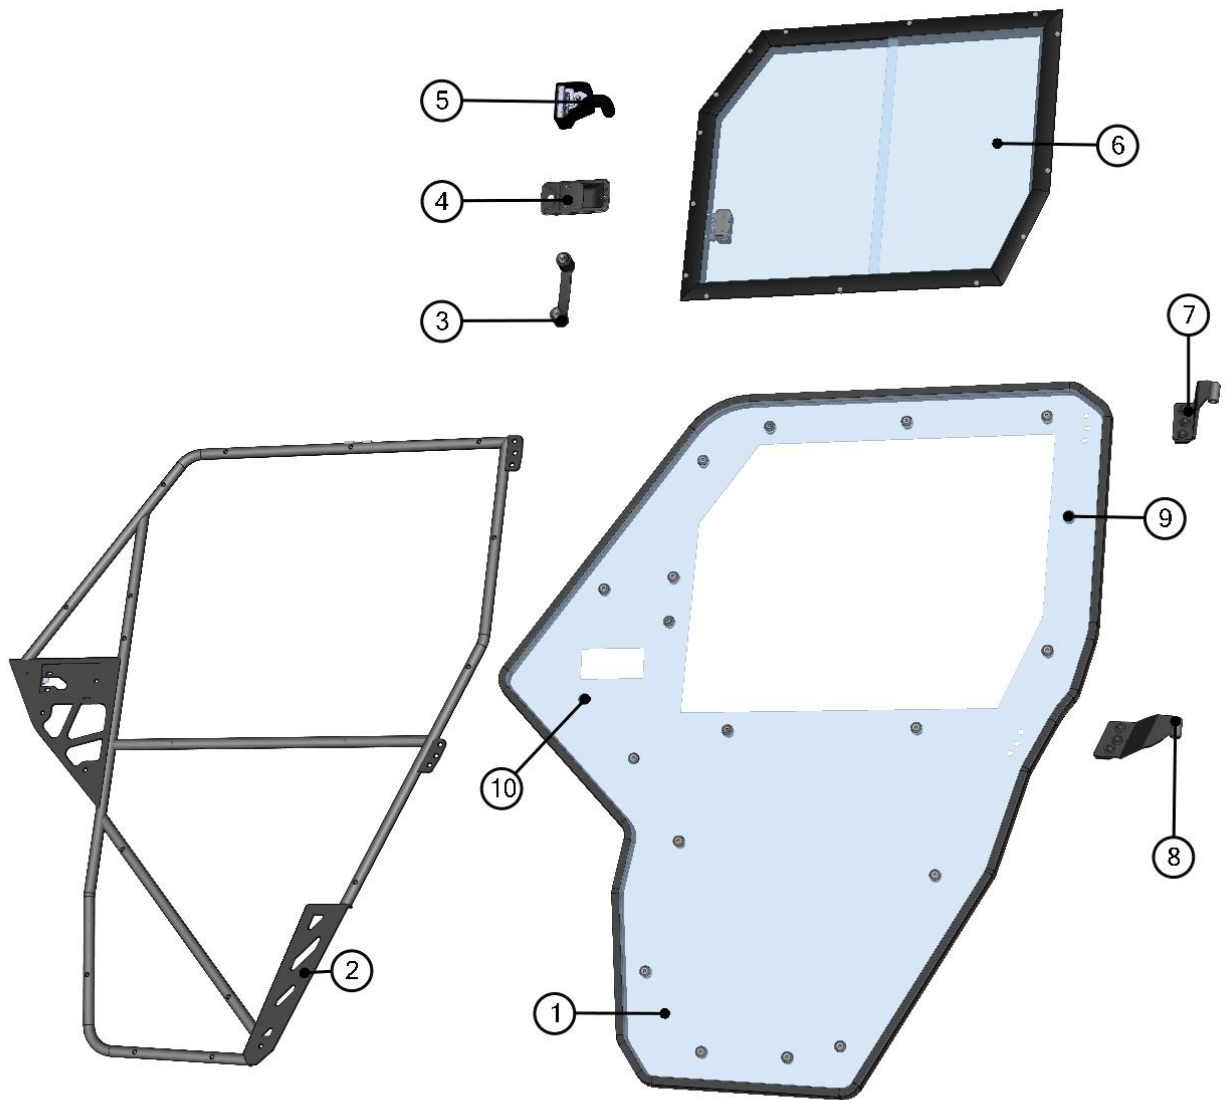

LEFT FRONT DOOR ASSEMBLY

49

ID	Catalogue no.	Description	Qty
1	52S03U01-40M001	LEFT FRONT DOOR POLYCARBONATE WITH SEALING	1
2	52S03U01-40W001	LEFT FRONT DOOR FRAME	1
3	52S03U01-50M006	DOOR HANDLE ASSEMBLY	1
4	000841	OUTER DOOR LOCK	1
5	00-40M019	INNER DOOR LOCK	1
6	52S03U01-50M004	LEFT FRONT DOOR WINDOW ASSEMBLY	1
7	52S03U01-40M007	LEFT FRONT DOOR UPPER HINGE ASSEMBLY	1
8	52S03U01-40M005	LEFT FRONT DOOR BOTTOM HINGE ASSEMBLY	1
9	00-00M019	POLYCARBONATE FIXING ASSEMBLY	16
10	00-00M020	FRAME FIXING ASSEMBLY	3