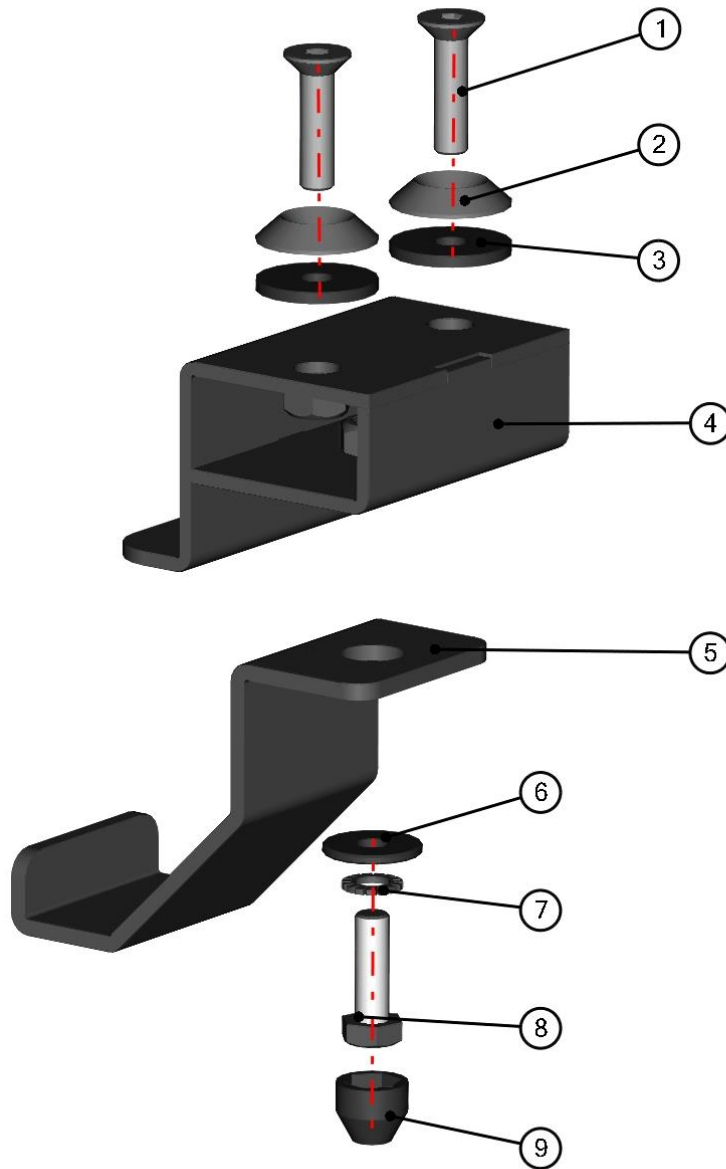

FRONT ROOF PANEL HOLDER ASSEMBLY

ID	Catalogue no.	Description	Qty
1	002120	SCREW M6x25	2
2	001715	PLASTIC WASHER	2
3	001735	RUBBER WASHER	2
4	52S03U02-30W001	FRONT ROOF PANEL HOLDER SPACER WELDED	1
5	52S03U02-30-009	FRONT ROOF PANEL HOLDER	1
6	004318	RIVET WASHER 6	1
7	001488	SERRATED LOCK WASHER 6	1
8	001398	SCREW M6x20	1
9	001348	PLASTIC NUT COVER OK 10	1