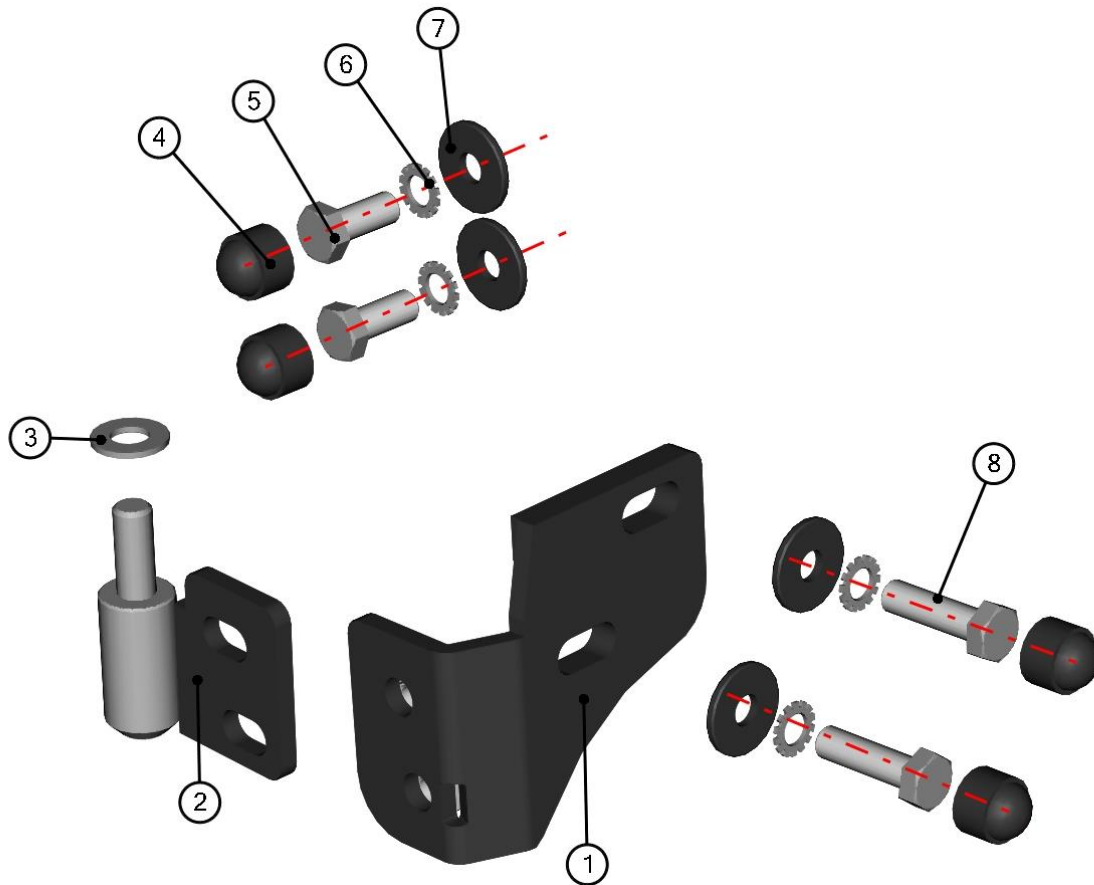

LEFT FRONT DOOR FRAME BOTTOM HINGE ASSEMBLY

47

ID	Catalogue no.	Description	Qty
1	52S03U02-40W010	LEFT FRONT DOOR BOTTOM HINGE HOLDER WELDED	1
2	52S03U02-40W011	LEFT FRONT DOOR BOTTOM HINGE WELDED	1
3	004447	WASHER 10	1
4	001309	PLASTIC NUT COVER OK 13	4
5	001437	SCREW M8x20	2
6	001489	SERRATED LOCK WASHER 8	4
7	003322	RIVET WASHER 8	4
8	001411	SCREW M8x30	2