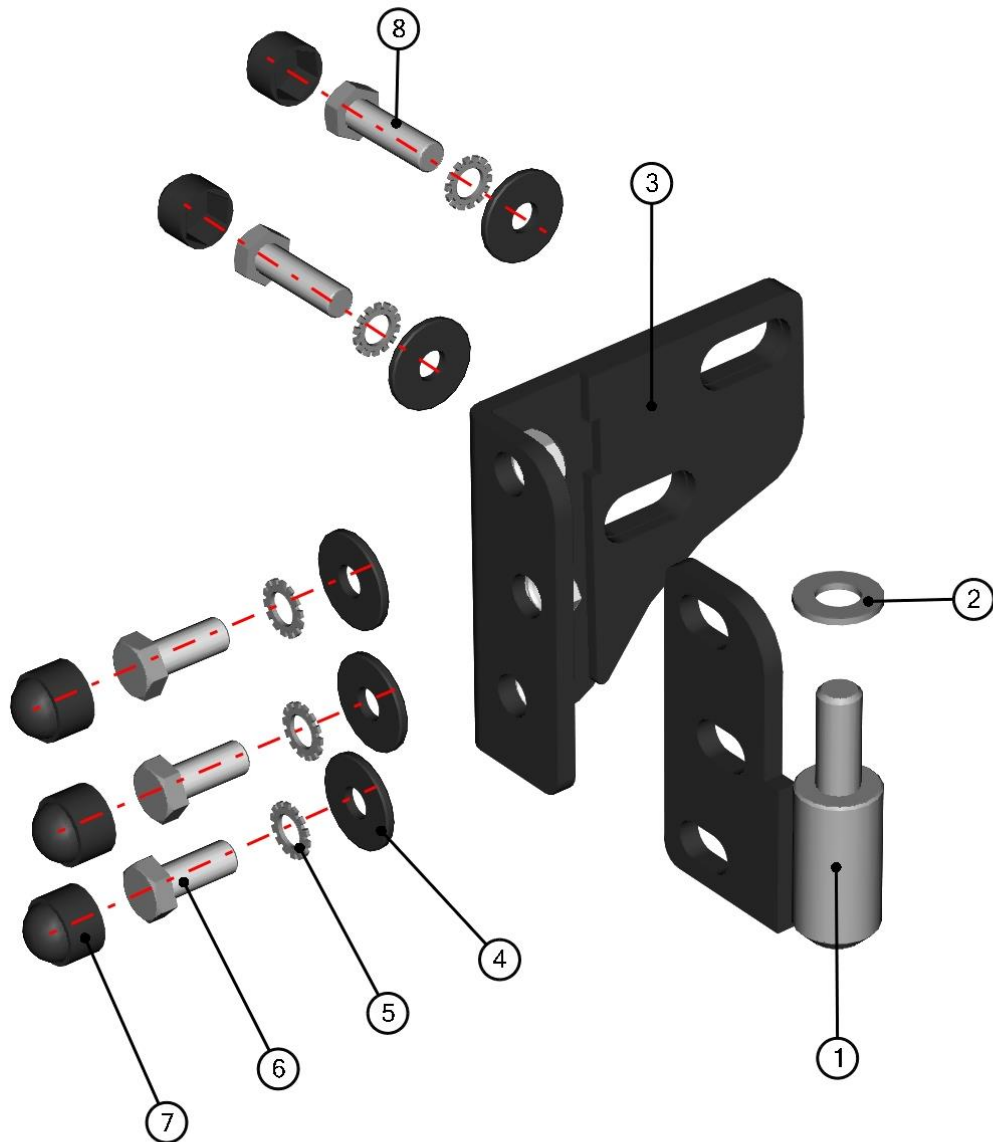

RIGHT REAR DOOR BOTTOM FRAME HINGE ASSEMBLY

ID	Catalogue no.	Description	Qty
1	52S03U02-50W006	RIGHT REAR DOOR BOTTOM FRAME HINGE WELDED	1
2	004447	WASHER 10	1
3	52S03U02-50W004	RIGHT REAR DOOR BOTTOM HINGE WELDED	1
4	003322	RIVET WASHER 8	5
5	001489	SERRATED LOCK WASHER 8	5
6	001437	SCREW M8x20	3
7	001309	PLASTIC NUT COVER OK 13	5
8	001411	SCREW M8x30	2