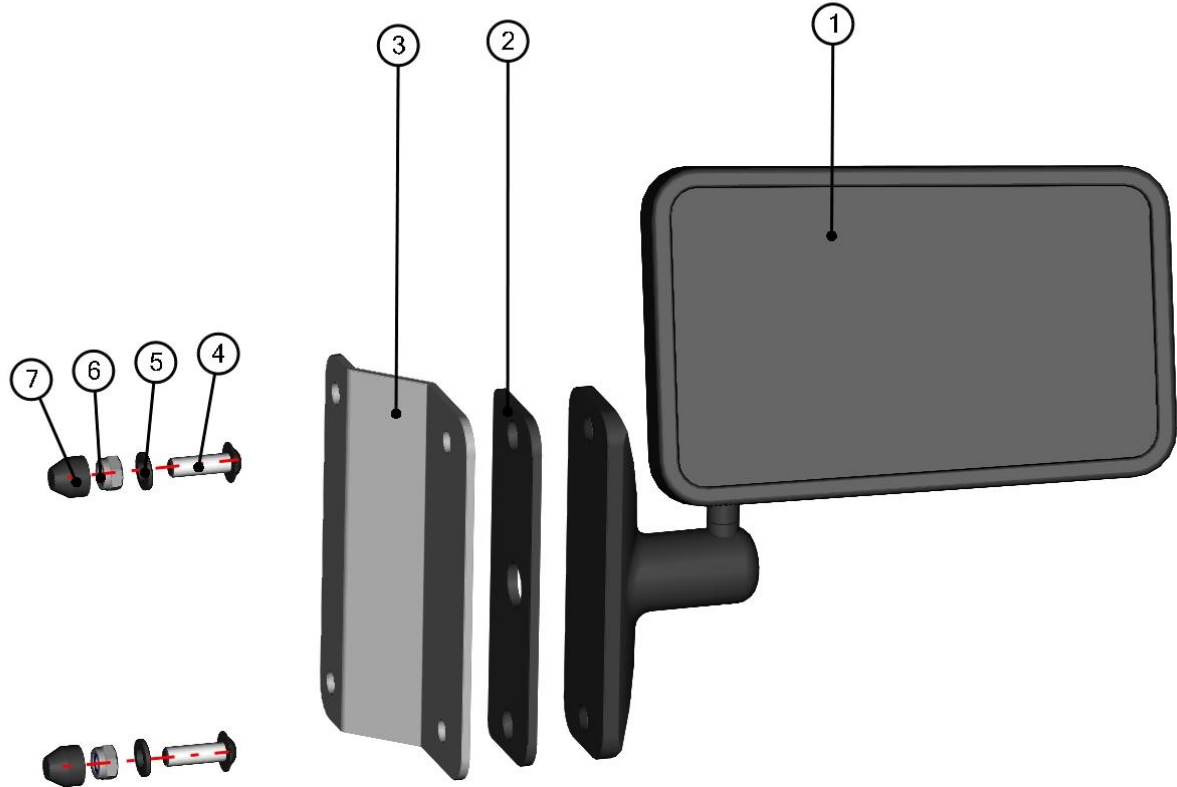

RIGHT REAR VIEW MIRROR ASSEMBLY

73

ID	Catalogue no.	Description	Qty
1	002774	RIGHT REAR VIEW MIRROR	1
2	00-109U-001	REAR VIEW MIRROR RUBBER WASHER	1
3	00-109U-002	RIGHT REAR VIEW MIRROR HOLDER	1
4	001723	SCREW M6x20	2
5	001426	WASHER 6	2
6	001392	SELF-LOCKING NUT M6	2
7	001348	PLASTIC NUT COVER OK 10	2