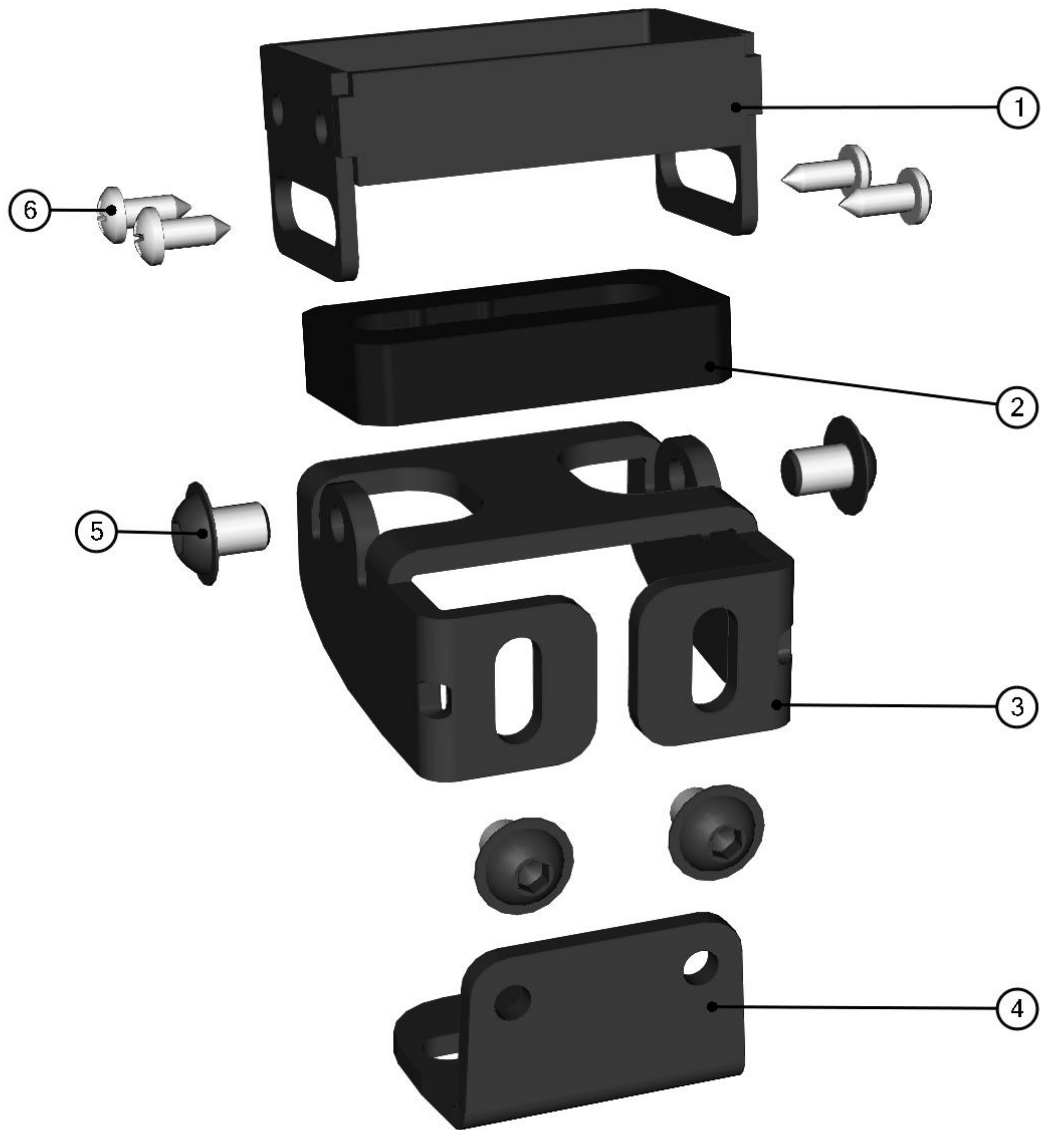

FRONT WINDOW STOP ASSEMBLY

ID	Catalogue no.	Description	Qty
1	00-10W003	FRONT WINDOW STOP HOLDER WELDED	1
2	00-199U-011	RUBBER STOP	1
3	52S03U01-10-003	LOCKING	1
4	52S03U01-10-004	LOCKING HOLDER	1
5	004387	SCREW M6x15	4
6	003936	SELF-CUTTING SCREW 3,5x9,5	4