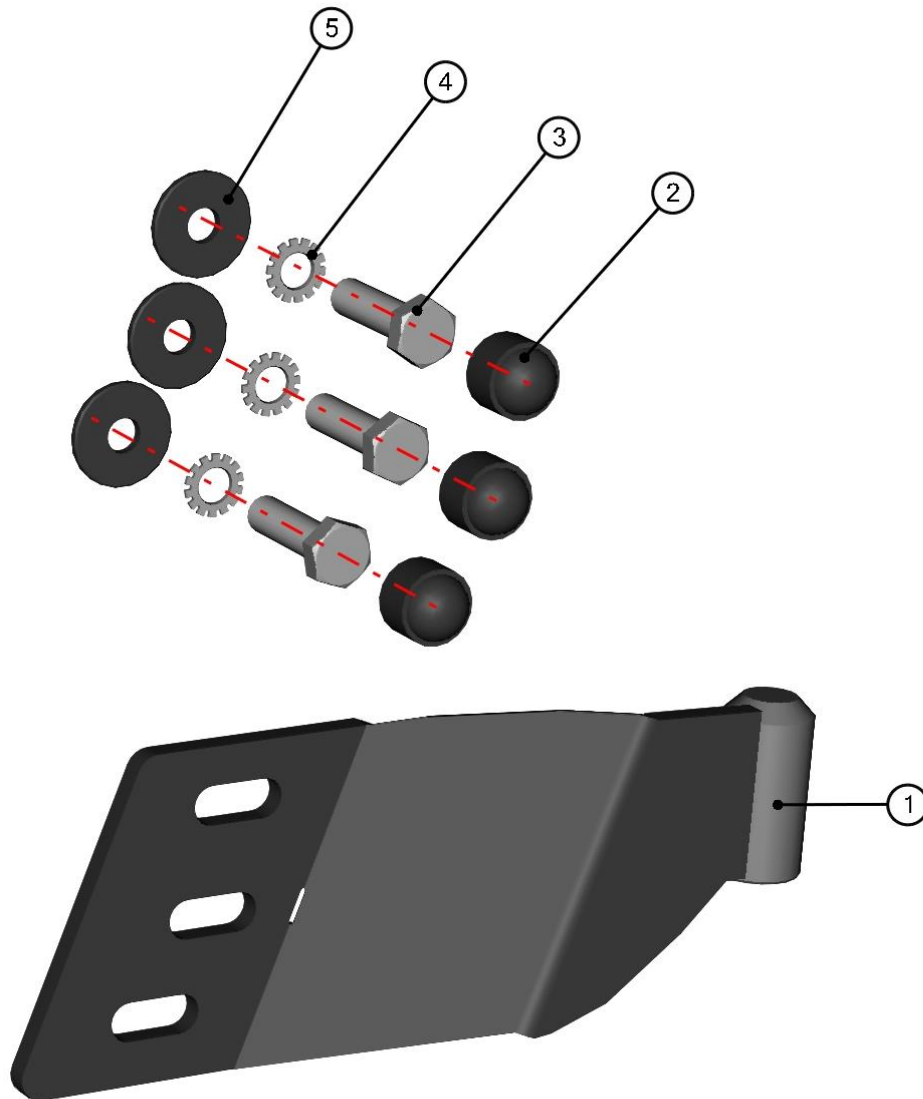

LEFT REAR DOOR BOTTOM HINGE ASSEMBLY

35

ID	Catalogue no.	Description	Qty
1	52S03U01-40W006	LEFT REAR DOOR HINGE WELDED	1
2	001309	PLASTIC NUT COVER OK 13	3
3	001411	SCREW M8x30	3
4	001489	SERRATED LOCK WASHER 8	3
5	003322	RIVET WASHER 8	3