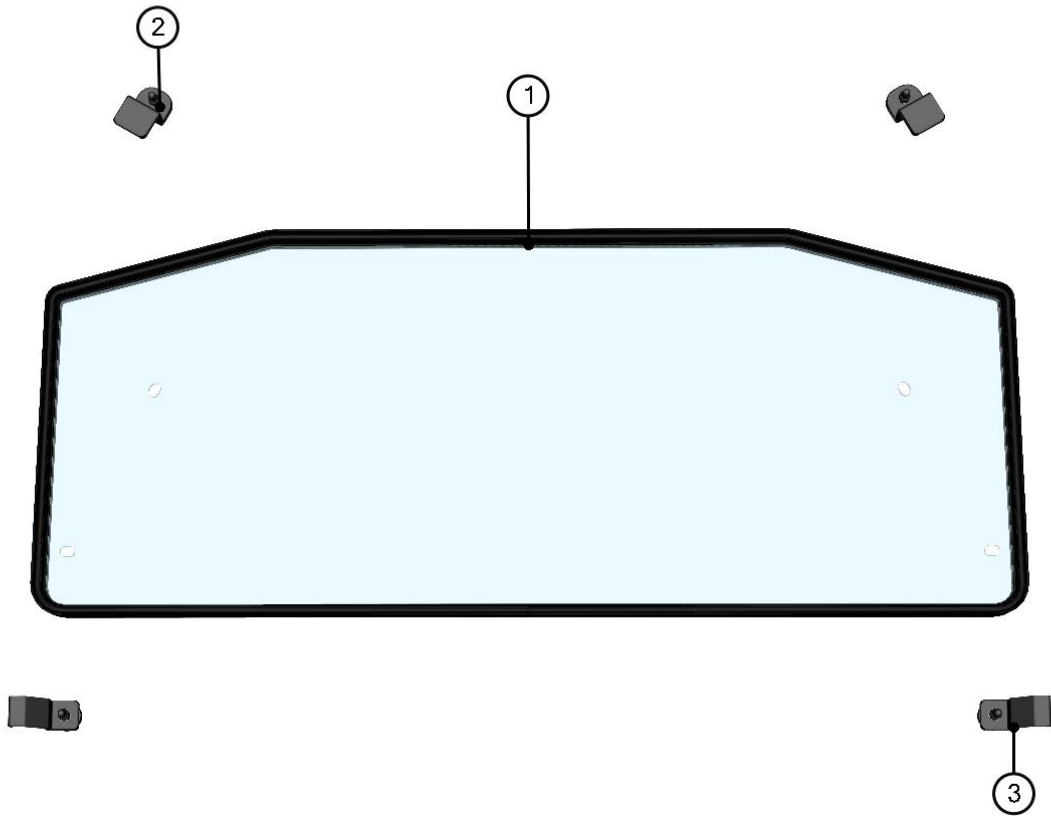

REAR PANEL ASSEMBLIES

16

ID	Catalogue no.	Description	Qty
1	52S03U01-20M002	REAR GLASS WITH SEALING	1
2	52S03U01-20M003	UPPER REAR PANEL HOLDER ASSEMBLY	2
3	52S03U01-20M001	BOTTOM REAR PANEL HOLDER ASSEMBLY	2