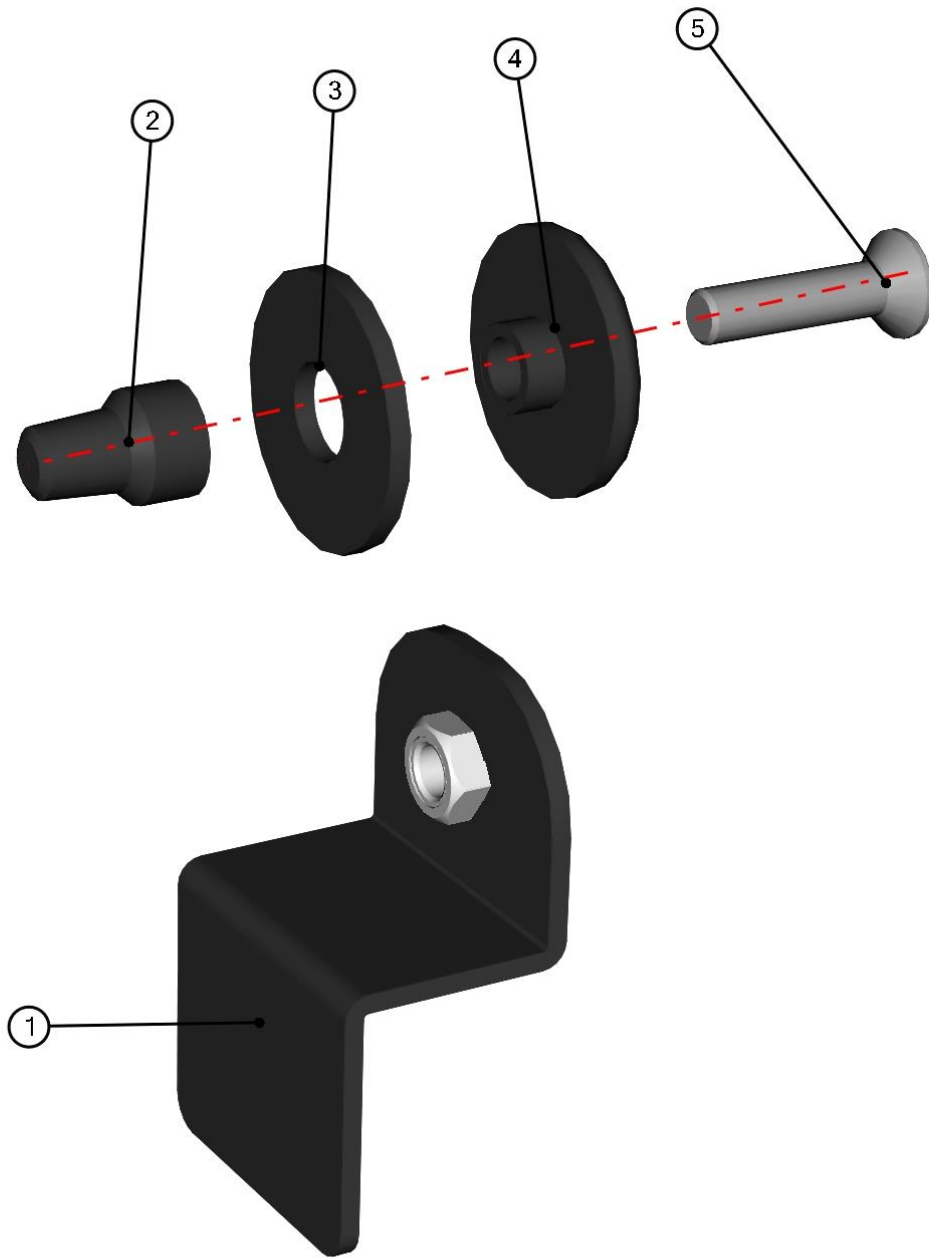

UPPER REAR PANEL HOLDER ASSEMBLY

ID	Catalogue no.	Description	Qty
1	52S03U01-20W002	UPPER REAR PANEL HOLDER WELDED	1
2	001308	PLASTIC NUT COVER LONG OK 13	1
3	001428	RUBBER WASHER	1
4	001429	PLASTIC WASHER	1
5	001760	SCREW M8x35	1