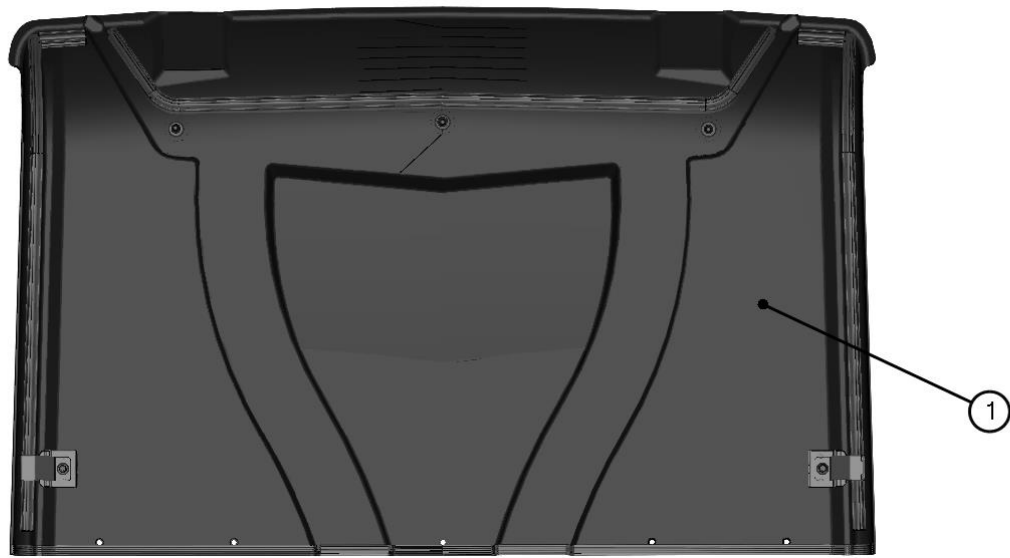

ROOF PANEL ASSEMBLIES

ID	Catalogue no.	Description	Qty
1	52S03U02-30M001	FRONT ROOF PANEL	1
2	52S03U02-30M003	REAR ROOF PANEL	1
3	52S03U02-30M006	ROOF PANELS FIXING ASSEMBLY	5