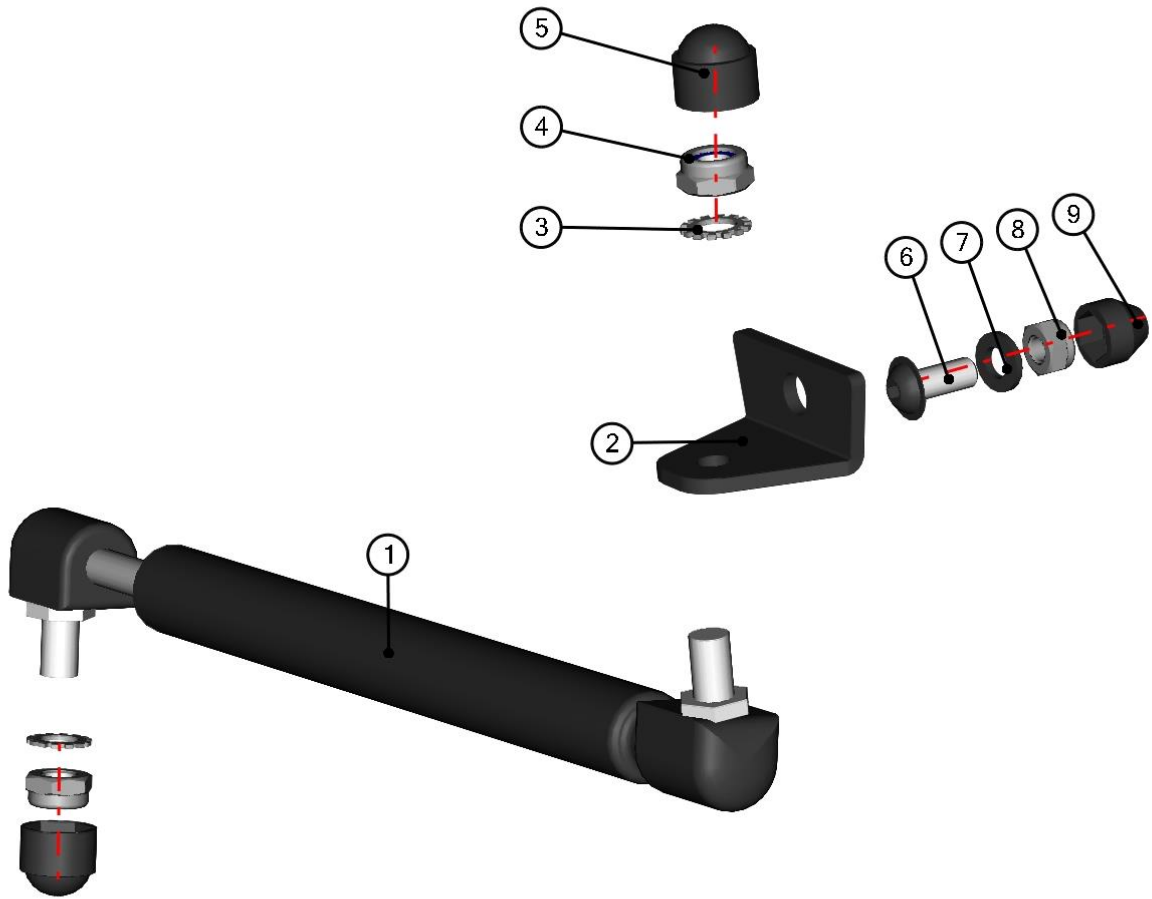

GAS SPRING ASSEMBLY

46

ID	Catalogue no.	Description	Qty
1	000865	GAS SPRING	1
2	52S03U01-50-031	GAS SPRING HOLDER	1
3	001489	SERRATED LOCK WASHER 8	2
4	001388	SELF-LOCKING NUT M8	2
5	001309	PLASTIC NUT COVER OK 13	2
6	002971	SCREW M6x15	1
7	001426	WASHER 6	1
8	001392	SELF-LOCKING NUT M6	1
9	001348	PLASTIC NUT COVER OK 10	1