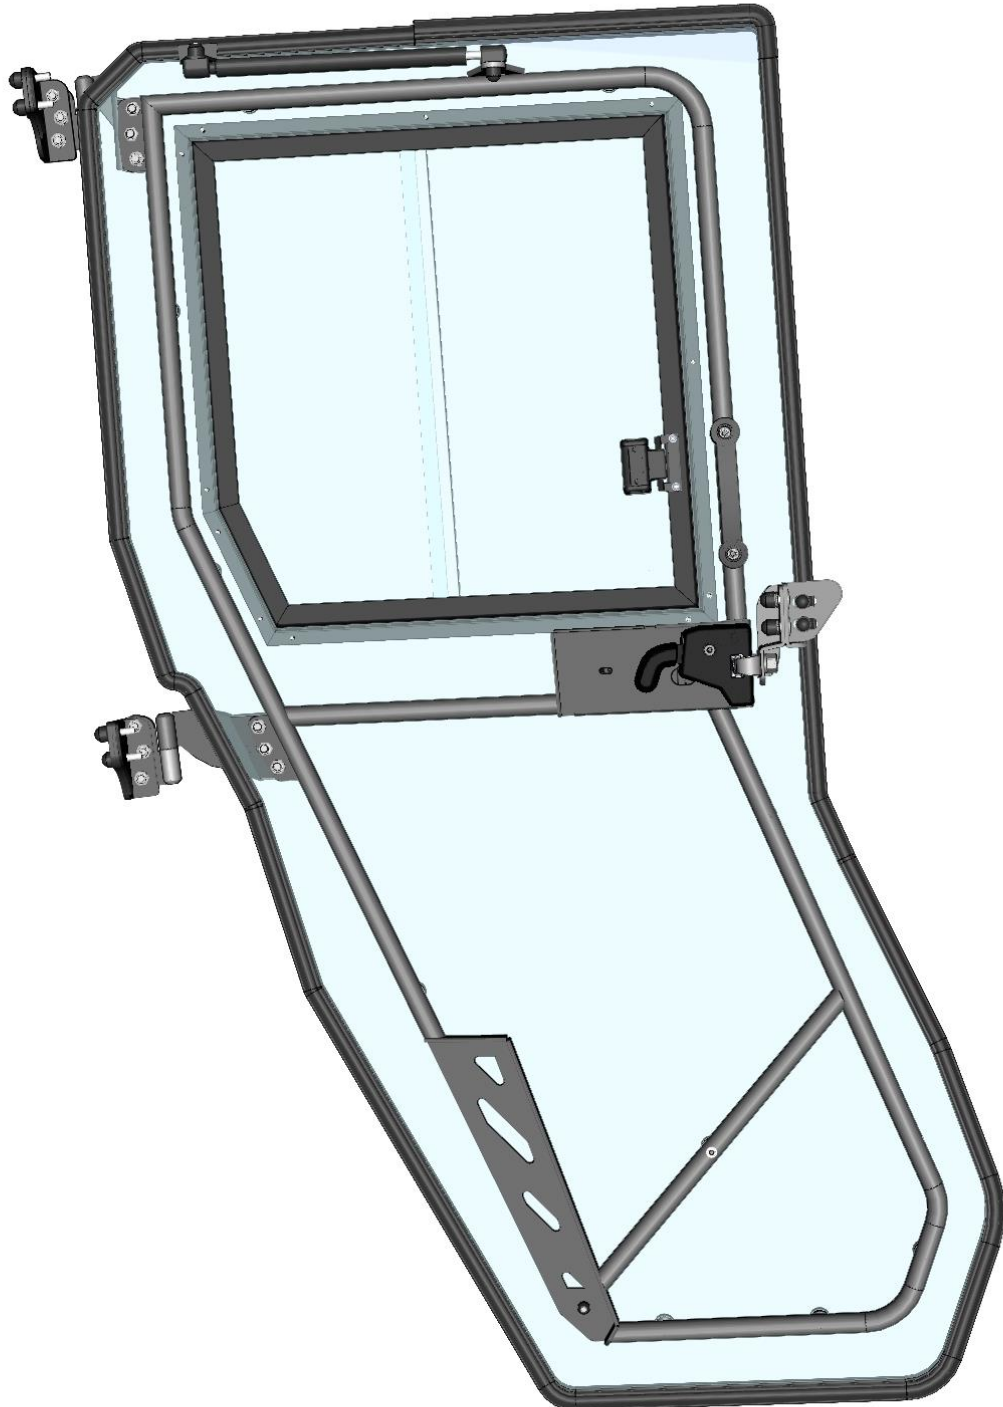

LEFT REAR DOOR

28