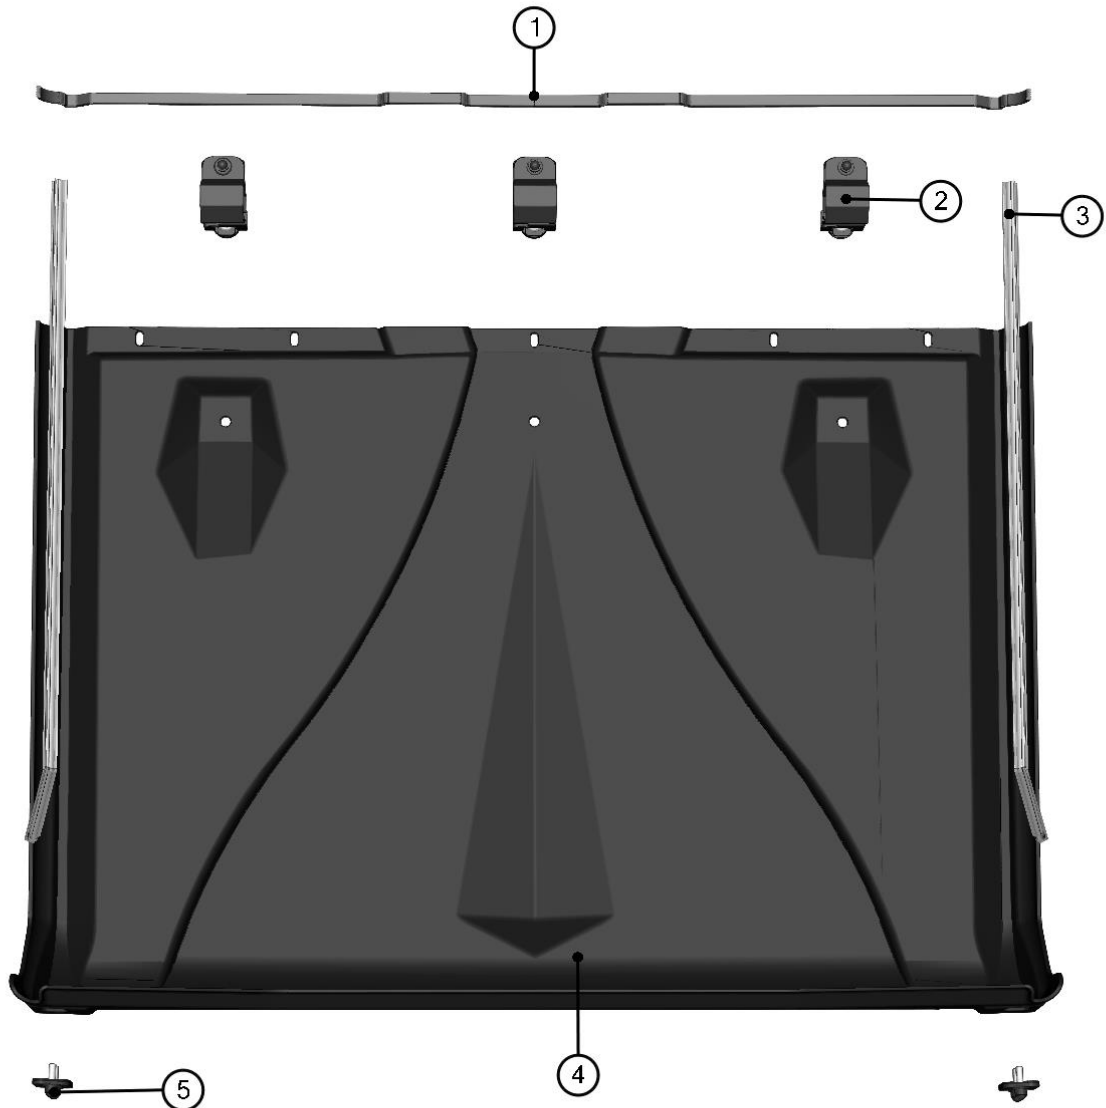

REAR ROOF PANEL

25

ID	Catalogue no.	Description	Qty
1	001771^52S03U02-30M002	RUBBER SEALING KR 15x4	1
2	52S03U02-30M005	REAR ROOF PANEL HOLDER ASSEMBLY	3
3	001010^52S03U02-30M002	RUBBER PROFILE "SARAZIN"	1
4	52S03U02-30-002	REAR ROOF PANEL	1
5	52S03U01-30M003	RAER ROOF PANEL FIXING ASSEMBLY	2