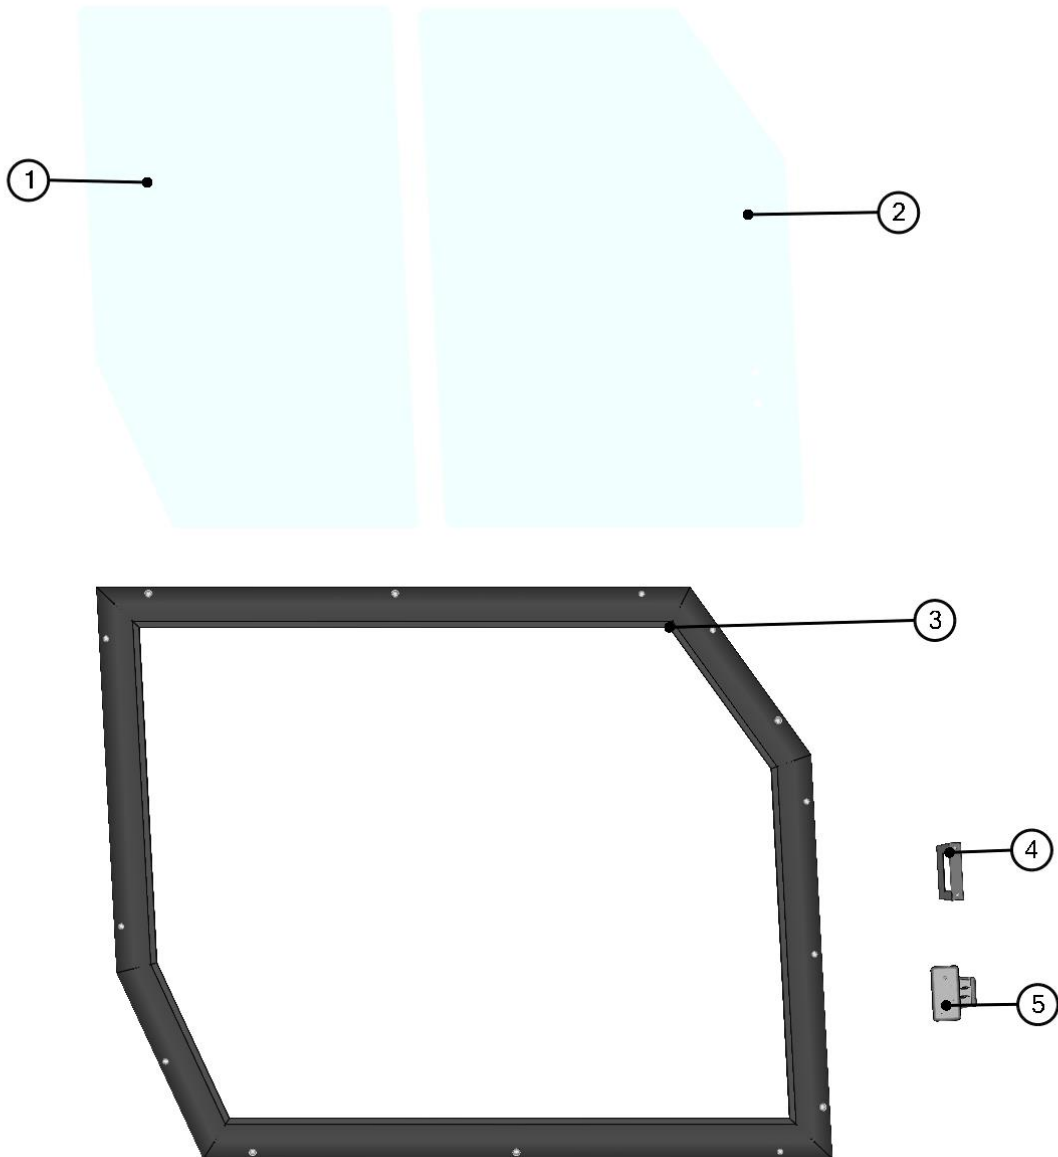

RIGHT FRONT DOOR WINDOW ASSEMBLY

78

ID	Catalogue no.	Description	Qty
1	52S03U01-50-015	FRONT WINDOW GLASS SOLID	1
2	52S03U01-50-016	FRONT WINDOW GLASS MOVABLE	1
3	52S03U01-50-014	RIGHT FRONT DOOR WINDOW FRAME	1
4	001762	WINDOW STOP	1
5	00-40M008	WINDOW LOCK	1