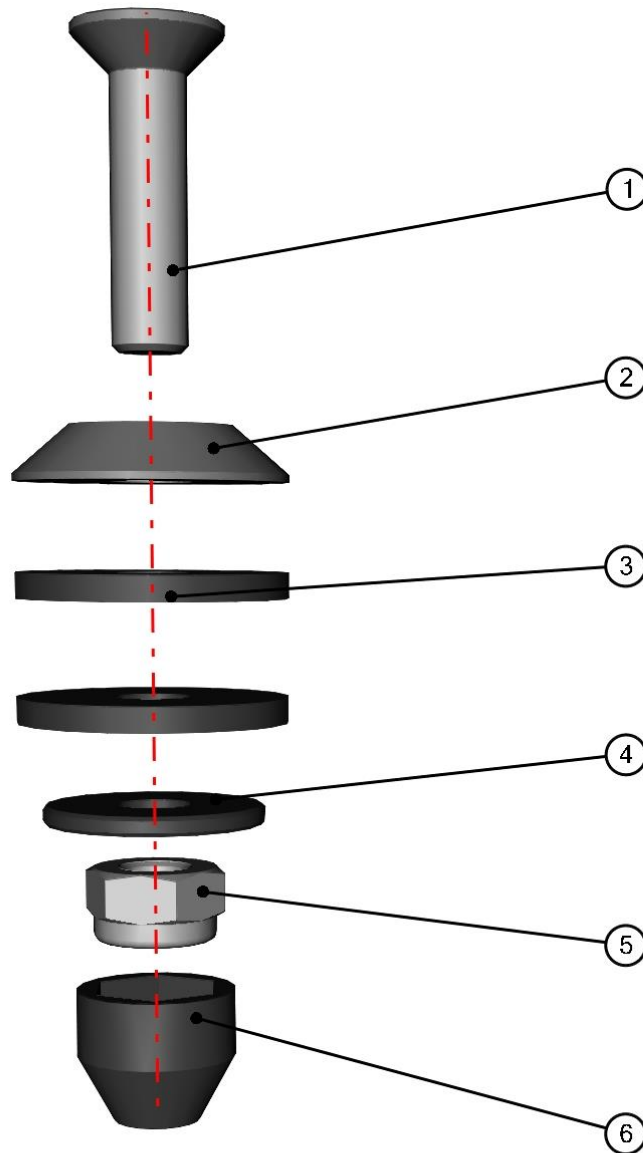

ROOF PANELS FIXING ASSEMBLY

ID	Catalogue no.	Description	Qty
1	002120	SCREW M6x30	1
2	001715	PLASTIC WASHER	1
3	001735	RUBBER WASHER	2
4	004318	RIVET WASHER 6	1
5	001392	SELF-LOCKING NUT M6	1
6	001348	PLASTIC NUT COVER OK 10	1