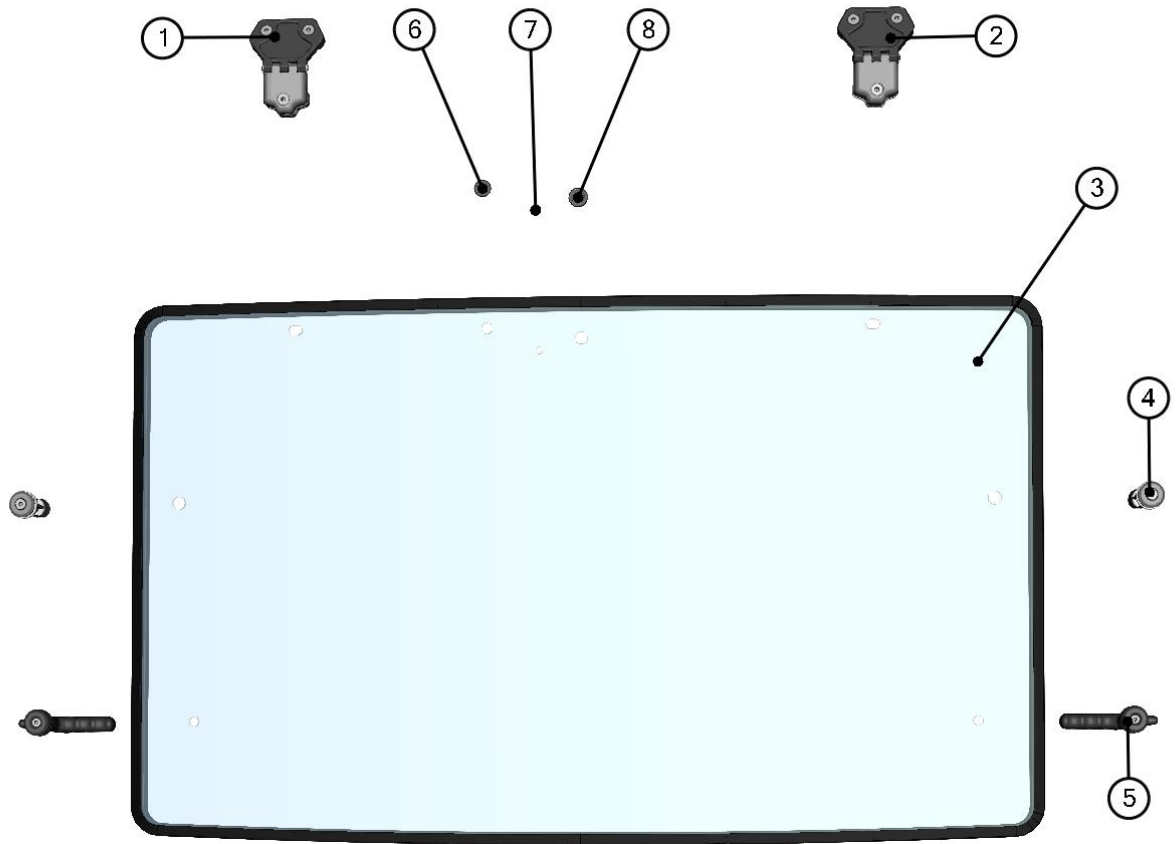

FRONT WINDOW ASSEMBLY

10

ID	Catalogue no.	Description	Qty
1	52S03U01-10M008	RIGHT FRONT PANEL HINGE ASSEMBLY	1
2	52S03U01-10M004	LEFT FRONT PANEL HINGE ASSEMBLY	1
3	52S03U01-10M001	FRONT WINDOW WITH SEALING	1
4	00-20M005	UPPER FRONT PANEL GAS SPRING HOLDER	2
5	00-10M023	FRONT WINDOW LOCK	2
6	002730	PLASTIC COVER GPN 300 F 14	1
7	002728	PLASTIC COVER GPN 300 F 042	1
8	002743	PLASTIC COVER GPN 300 F 17	1