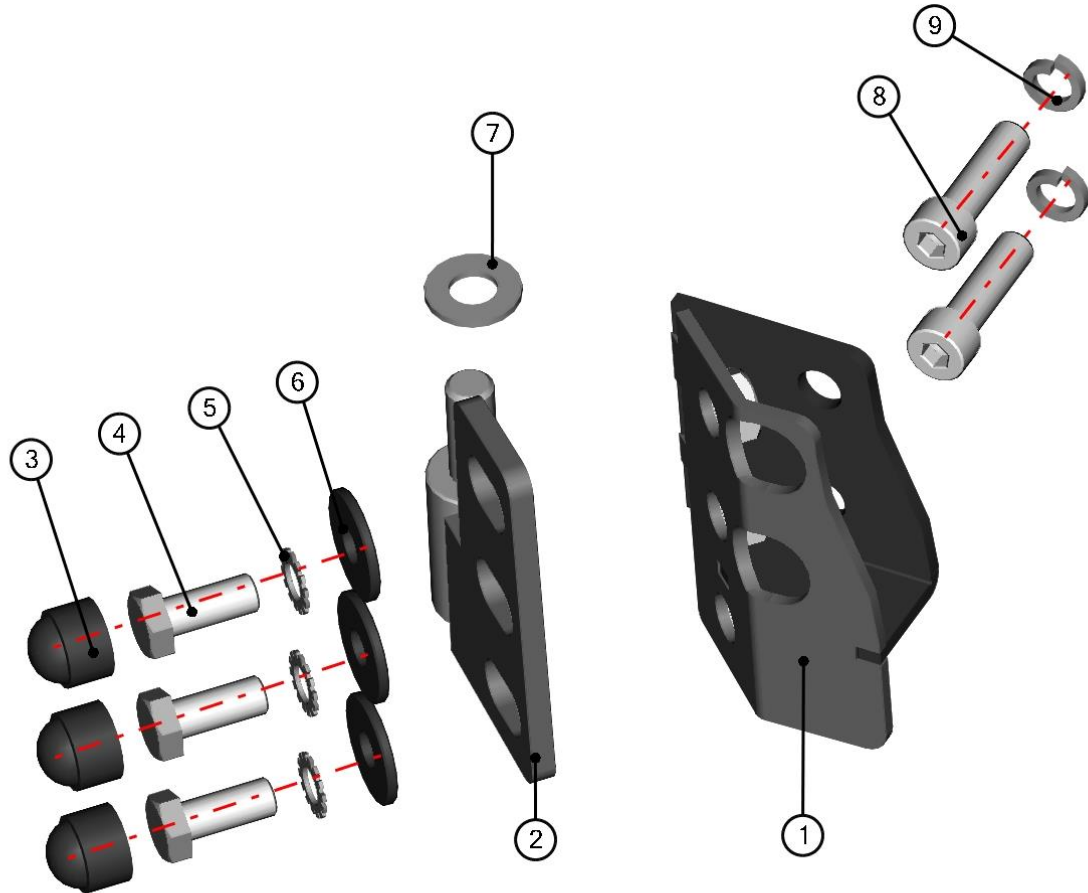

LEFT FRONT DOOR FRAME UPPER HINGE ASSEMBLY

ID	Catalogue no.	Description	Qty
1	52S03U02-40W003	LEFT FRONT DOOR UPPER HINGE HOLDER WELDED	1
2	52S03U02-40W007	LEFT FRONT DOOR HINGE WELDED	1
3	001309	PLASTIC NUT COVER OK 13	3
4	001437	SCREW M8x20	3
5	001489	SERRATED LOCK WASHER 8	3
6	003322	RIVET WASHER 8	3
7	004447	WASHER 10	1
8	002656	IMBUS SCREW M8x30	2
9	001492	SPRING WASHER 8	2