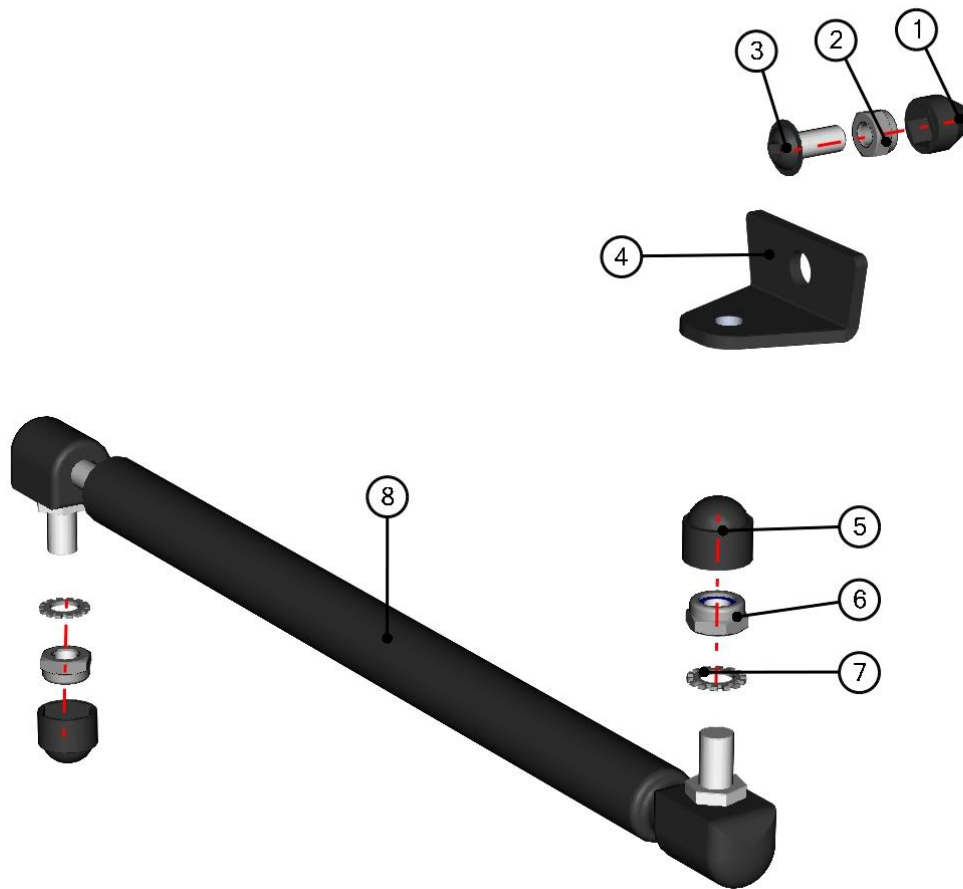

REAR DOOR GAS SPRING ASSEMBLY

ID	Catalogue no.	Description	Qty
1	001348	PLASTIC NUT COVER OK 10	1
2	001392	SELF-LOCKING NUT M6	1
3	002971	SCREW M6x15	1
4	52S03U01-50-031	GAS SPRING HOLDER	1
5	001309	PLASTIC NUT COVER OK 13	2
6	001388	SELF-LOCKING NUT M8	2
7	001489	SERRATED LOCK WASHER 8	2
8	002494	GAS SPRING	1