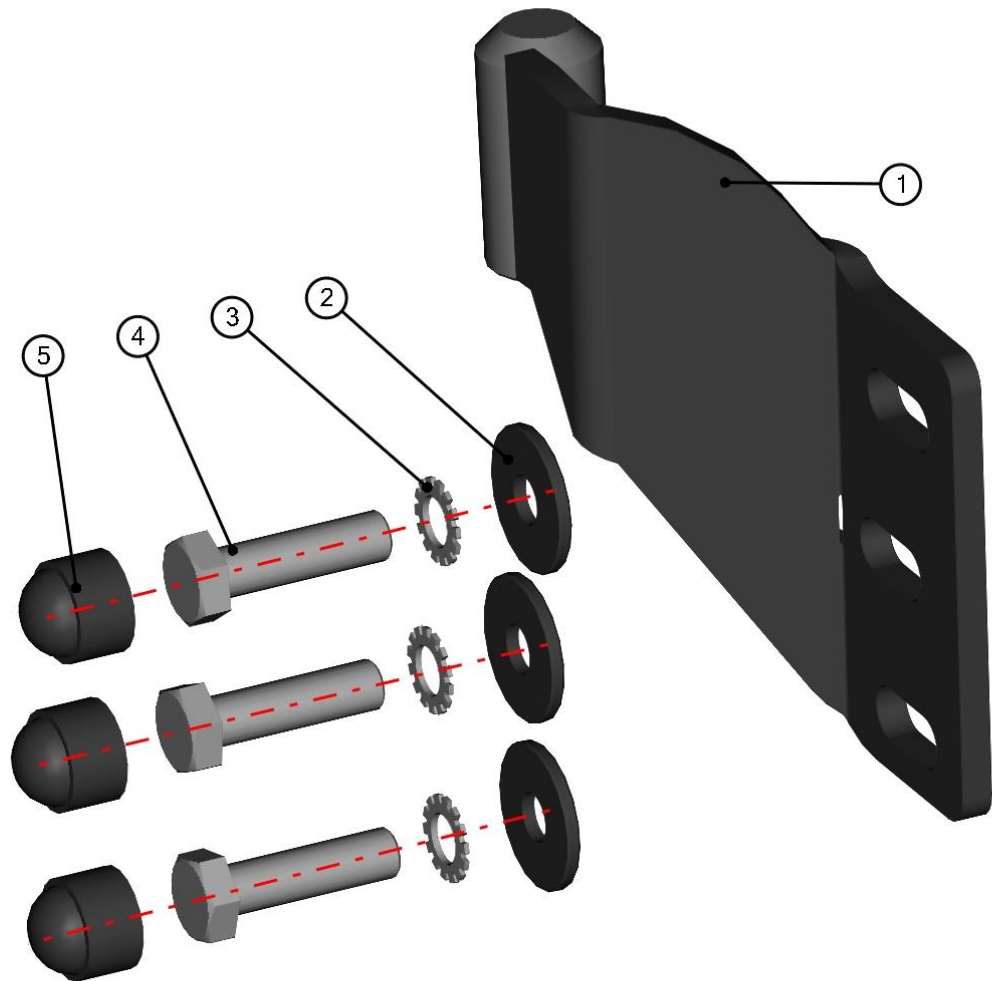

RIGHT FRONT DOOR UPPER HINGE ASSEMBLY

ID	Catalogue no.	Description	Qty
1	52S03U01-50W005	RIGHT FRONT DOOR UPPER HINGE WELDED	1
2	003322	RIVET WASHER 8	3
3	001489	SERRATED WASHER 8	3
4	001411	SCREW M8x30	3
5	001309	PLASTIC NUT COVER OK 13	3