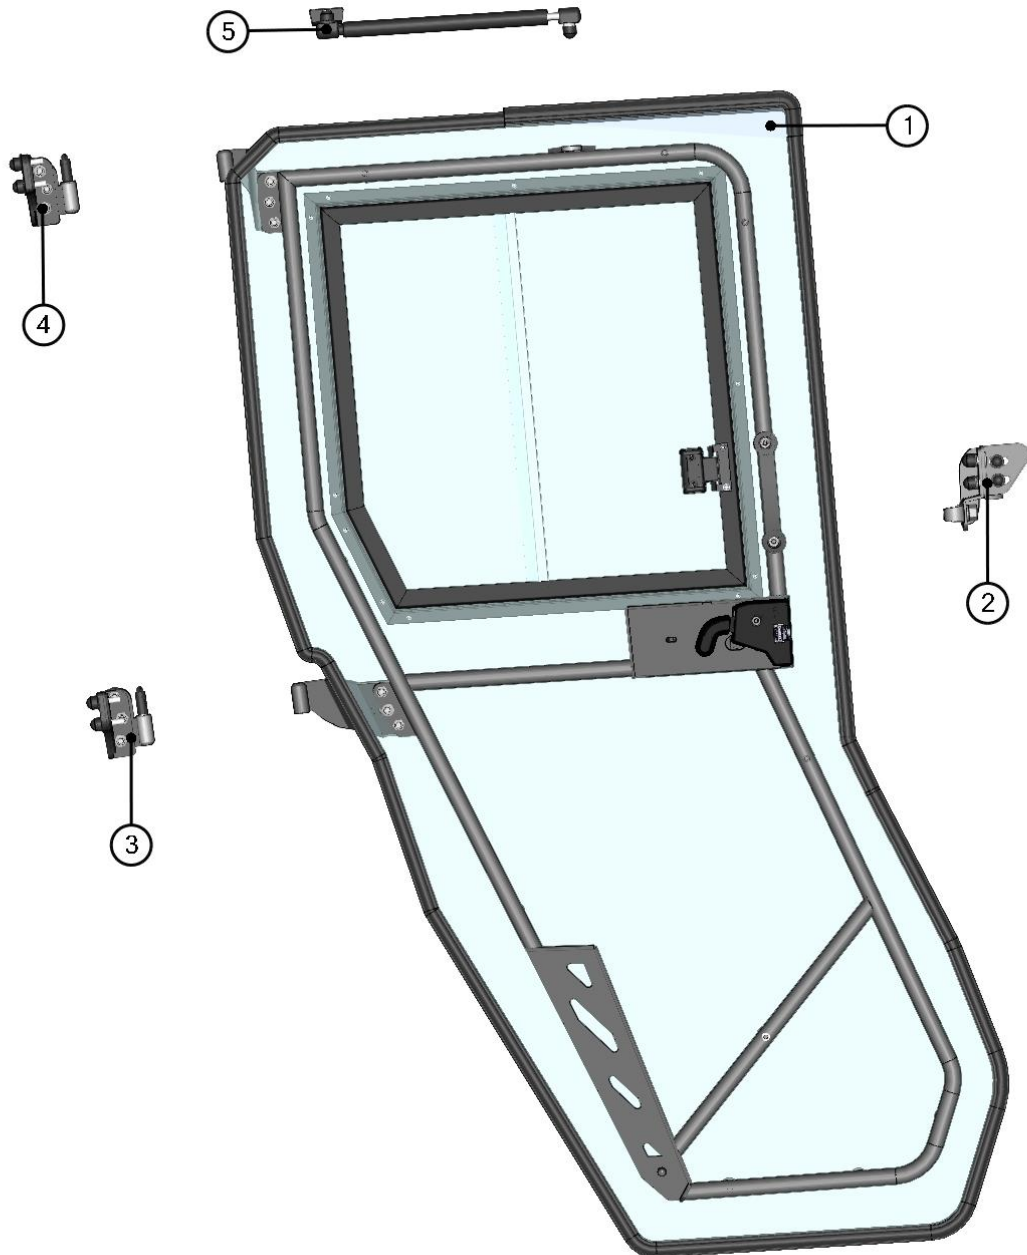

LEFT REAR DOOR ASSEMBLIES

ID	Catalogue no.	Description	Qty
1	52S03U02-40M002	LEFT REAR DOOR ASSEMBLY	1
2	52S03U02-40M004	LEFT REAR DOOR STOP HOLDER ASSEMBLY	1
3	52S03U02-40M005	LEFT REAR DOOR BOTTOM FRAME HINGE ASSEMBLY	1
4	52S03U01-40M012	LEFT REAR DOOR UPPER FRAME HINGE ASSEMBLY	1
5	52S03U02-40M007	REAR DOOR GAS SPRING ASSEMBLY	1