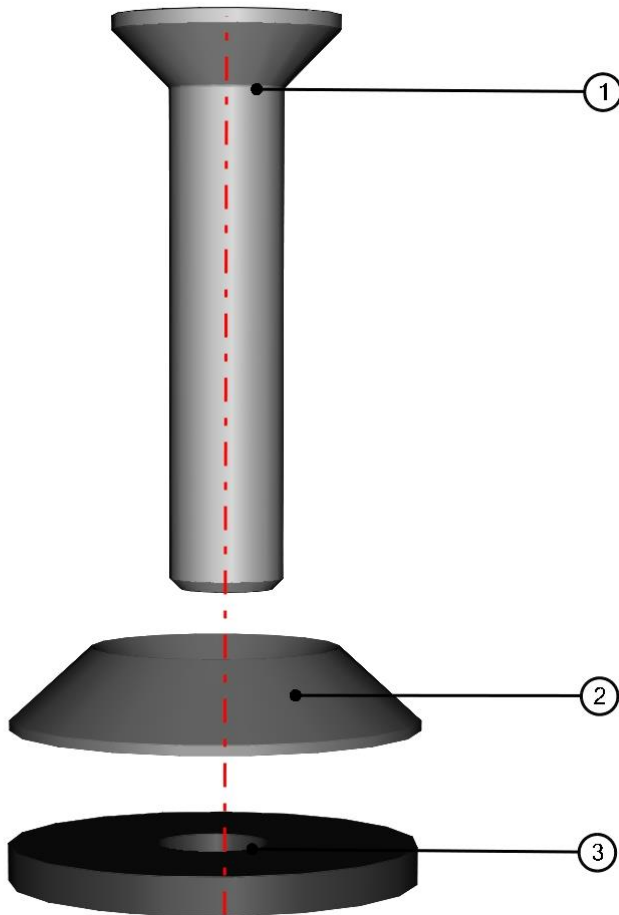

FRAME FIXING ASSEMBLY

ID	Catalogue no.	Description	Qty
1	001701	SCREW M6x30	1
2	001715	PLASTIC WASHER	1
3	001735	RUBBER WASHER	1