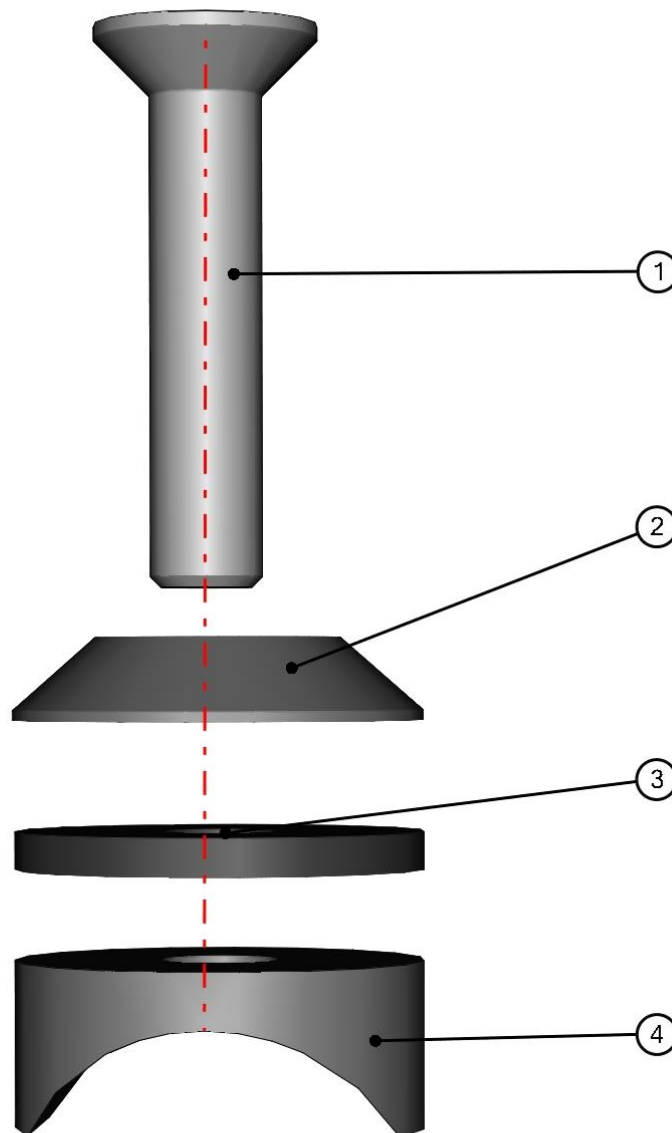

POLYCARBONATE FIXING ASSEMBLY

ID	Catalogue no.	Description	Qty
1	001701	SCREW M6x30	1
2	001715	PLASTIC WASHER	1
3	001735	RUBBER WASHER	1
4	001736	SADDLE WASHER	1