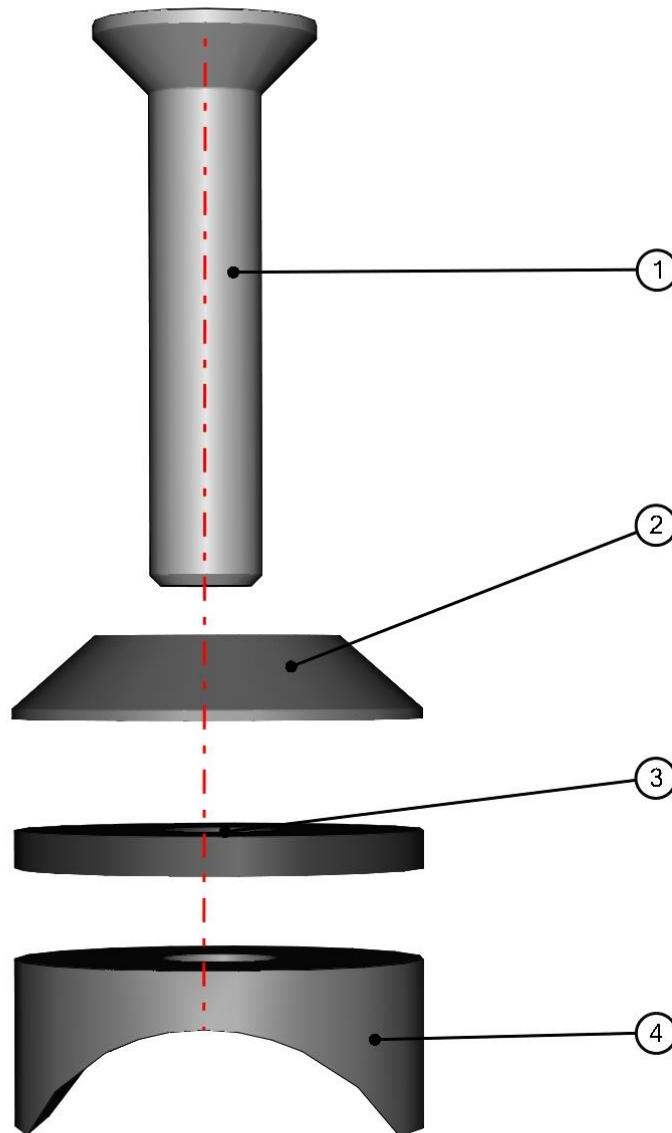

POLYCARBONATE FIXING ASSEMBLY

ID	Catalogue no.	Description	Qty
1	001701	SCREW M6x30	1
2	001715	PLASTIC WASHER	1
3	001735	RUBBER WASHER	1
4	001736	SADDLE WASHER	1