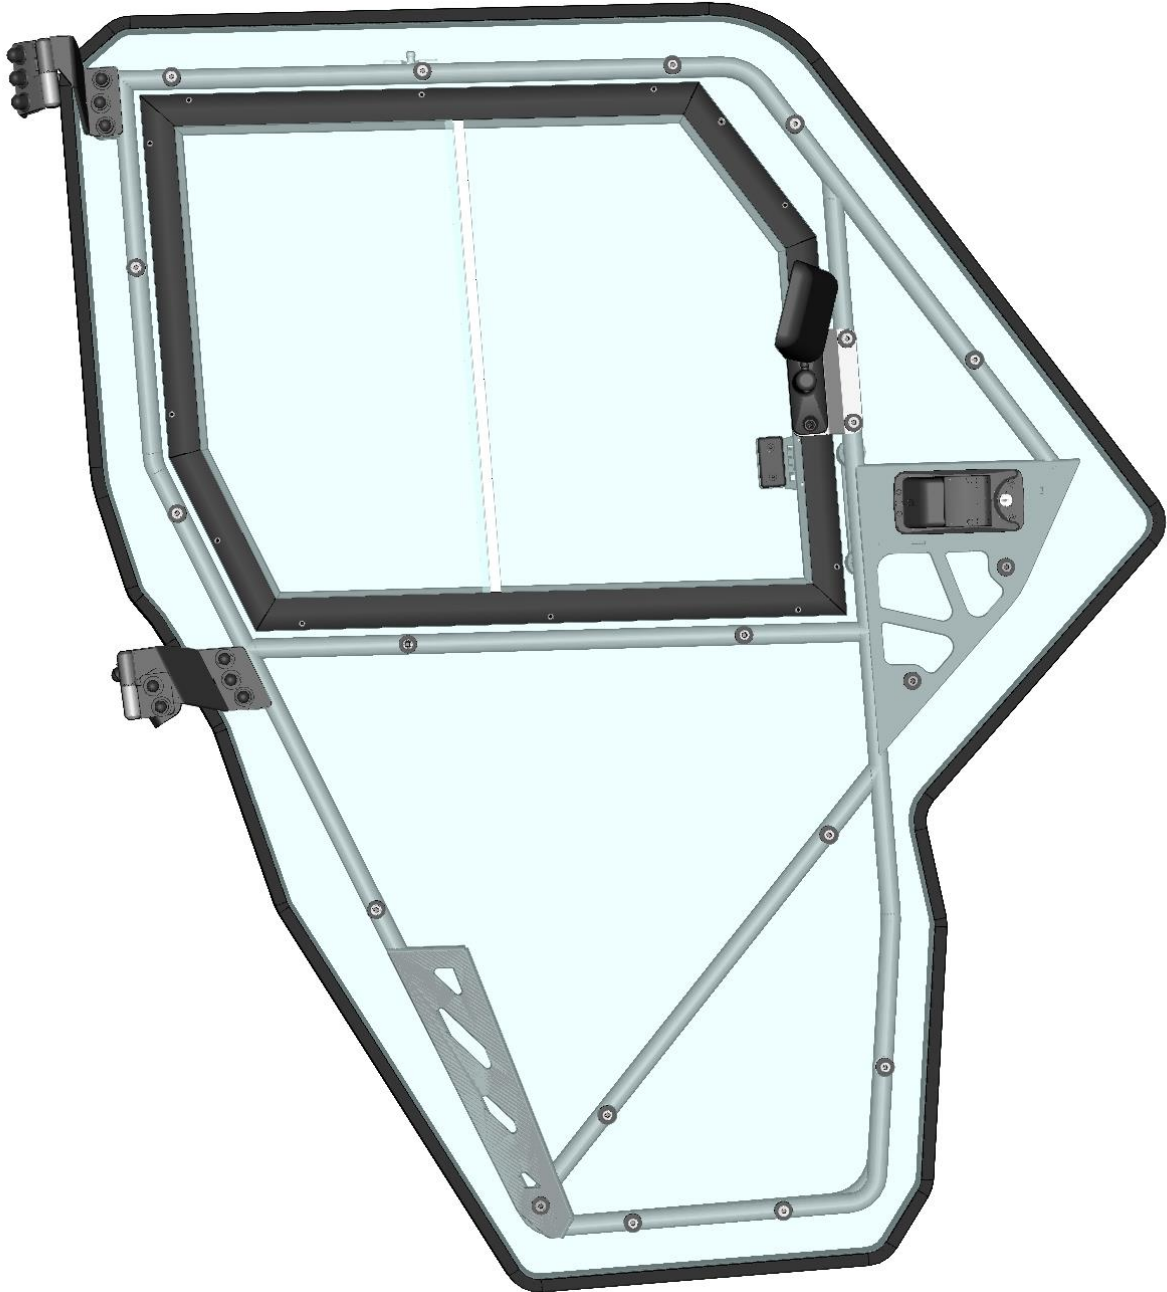

RIGHT FRONT DOOR

70