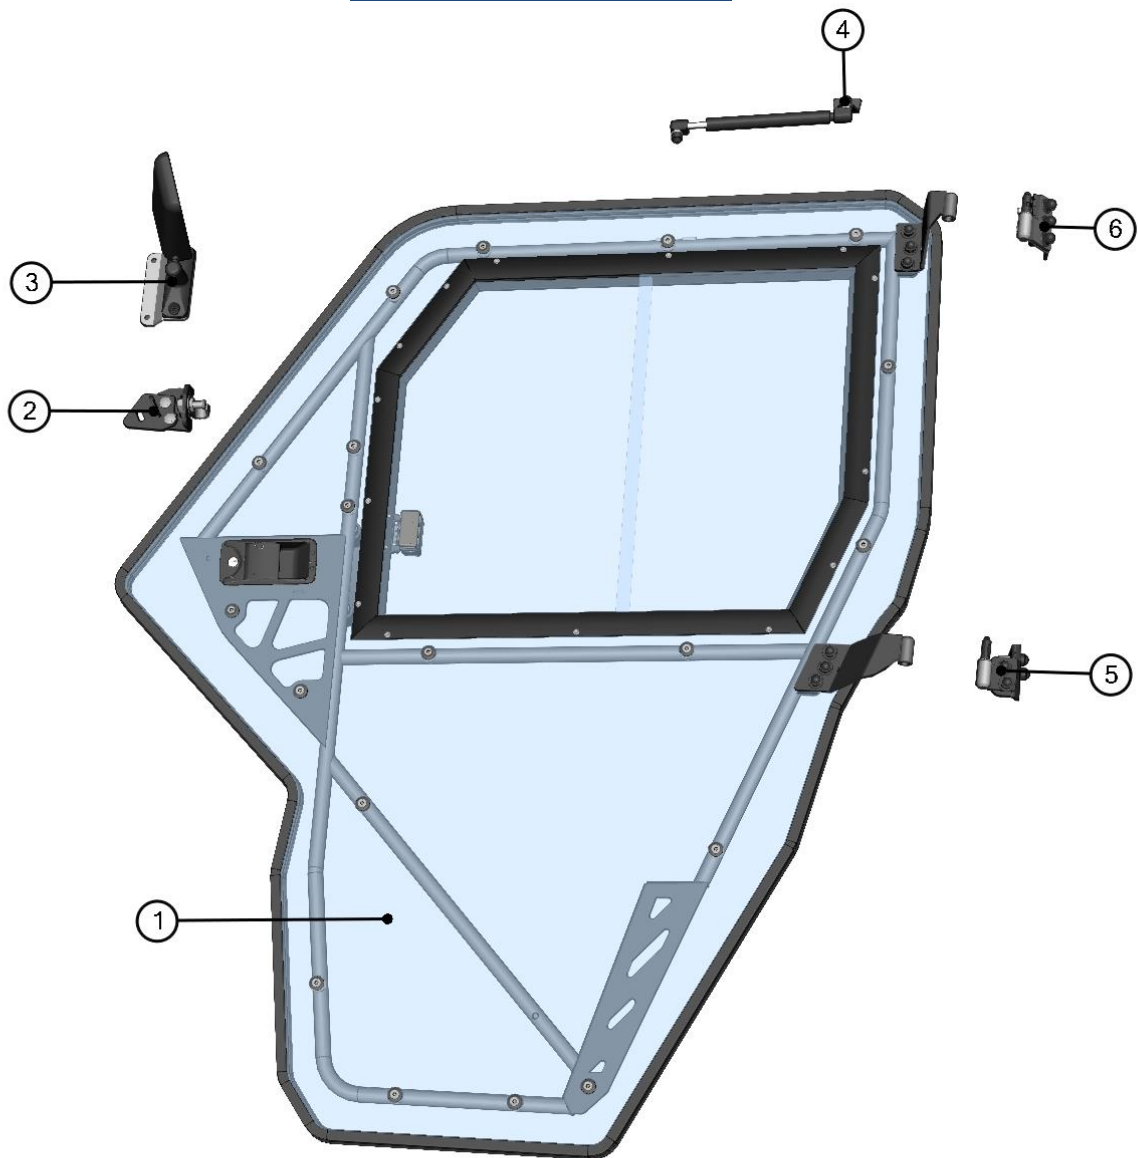

LEFT FRONT DOOR ASSEMBLIES

43

ID	Catalogue no.	Description	Qty
1	52S03U01-40M002	LEFT FRONT DOOR ASSEMBLY	1
2	52S03U01-40M003	LEFT FRONT DOOR STOP ASSEMBLY	1
3	00-109U-M003	LEFT REAR VIEW MIRROR ASSEMBLY	1
4	52S03U01-50M010	GAS SPRING ASSEMBLY	1
5	52S03U02-40M008	LEFT FRONT DOOR FRAME BOTTOM HINGE ASSEMBLY	1
6	52S03U02-40M006	LEFT FRONT DOOR FRAME UPPER HINGE ASSEMBLY	1