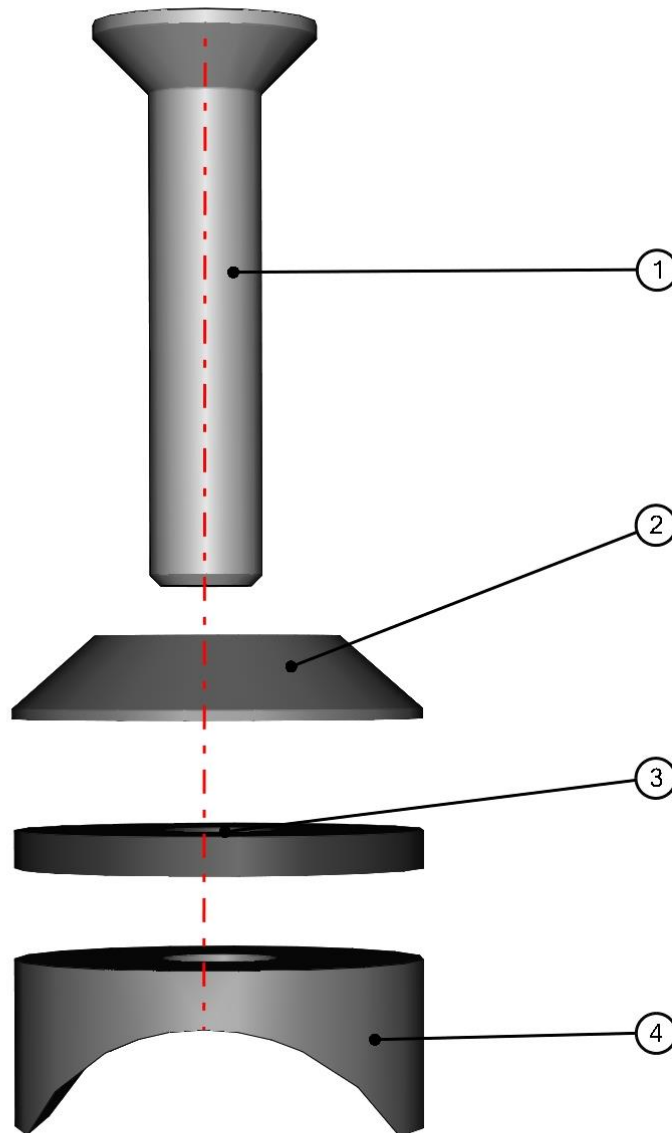

DOOR HANDLE ASSEMBLY

ID	Catalogue no.	Description	Qty
1	001706	HANDLE SCREW COVER	2
2	001701	SCREW M6x30	2
3	001736	SADDLE WASHER	2
4	001703	HANDLE	1

POLYCARBONATE FIXING ASSEMBLY

ID	Catalogue no.	Description	Qty
1	001701	SCREW M6x30	1
2	001715	PLASTIC WASHER	1
3	001735	RUBBER WASHER	1
4	001736	SADDLE WASHER	1