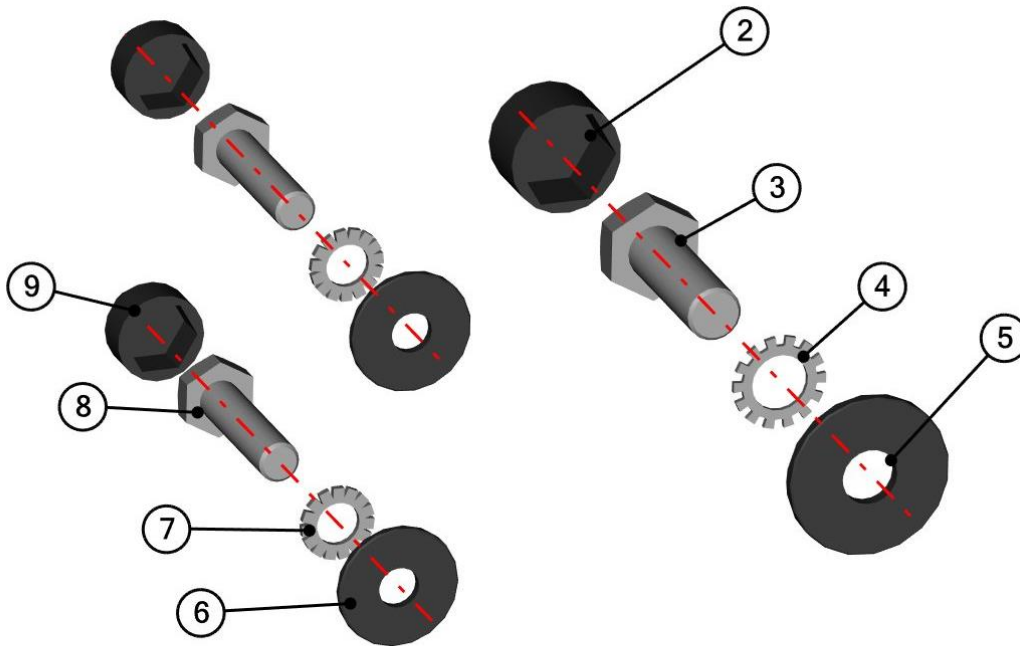

REAR GAS SPRING HOLDER ASSEMBLY
66S01U01-20M015

ID	Catalogue no.	Description	Qty
1	66S01U01-20-031	REAR GAS SPRING HOLDER	1
2	001309	PLASTIC NUT COVER OK 13	1
3	003724	SCREW M8x30	1
4	001489	SERATTED-LOCK WASHER 8	1
5	003322	WASHER 8 LARGE	1
6	004318	WASHER 6 LARGE	2
7	001488	SERATTED-LOCK WASHER 6	2
8	002941	SCREW M6x25	2
9	001348	PLASTIC NUT COVER OK 10	2