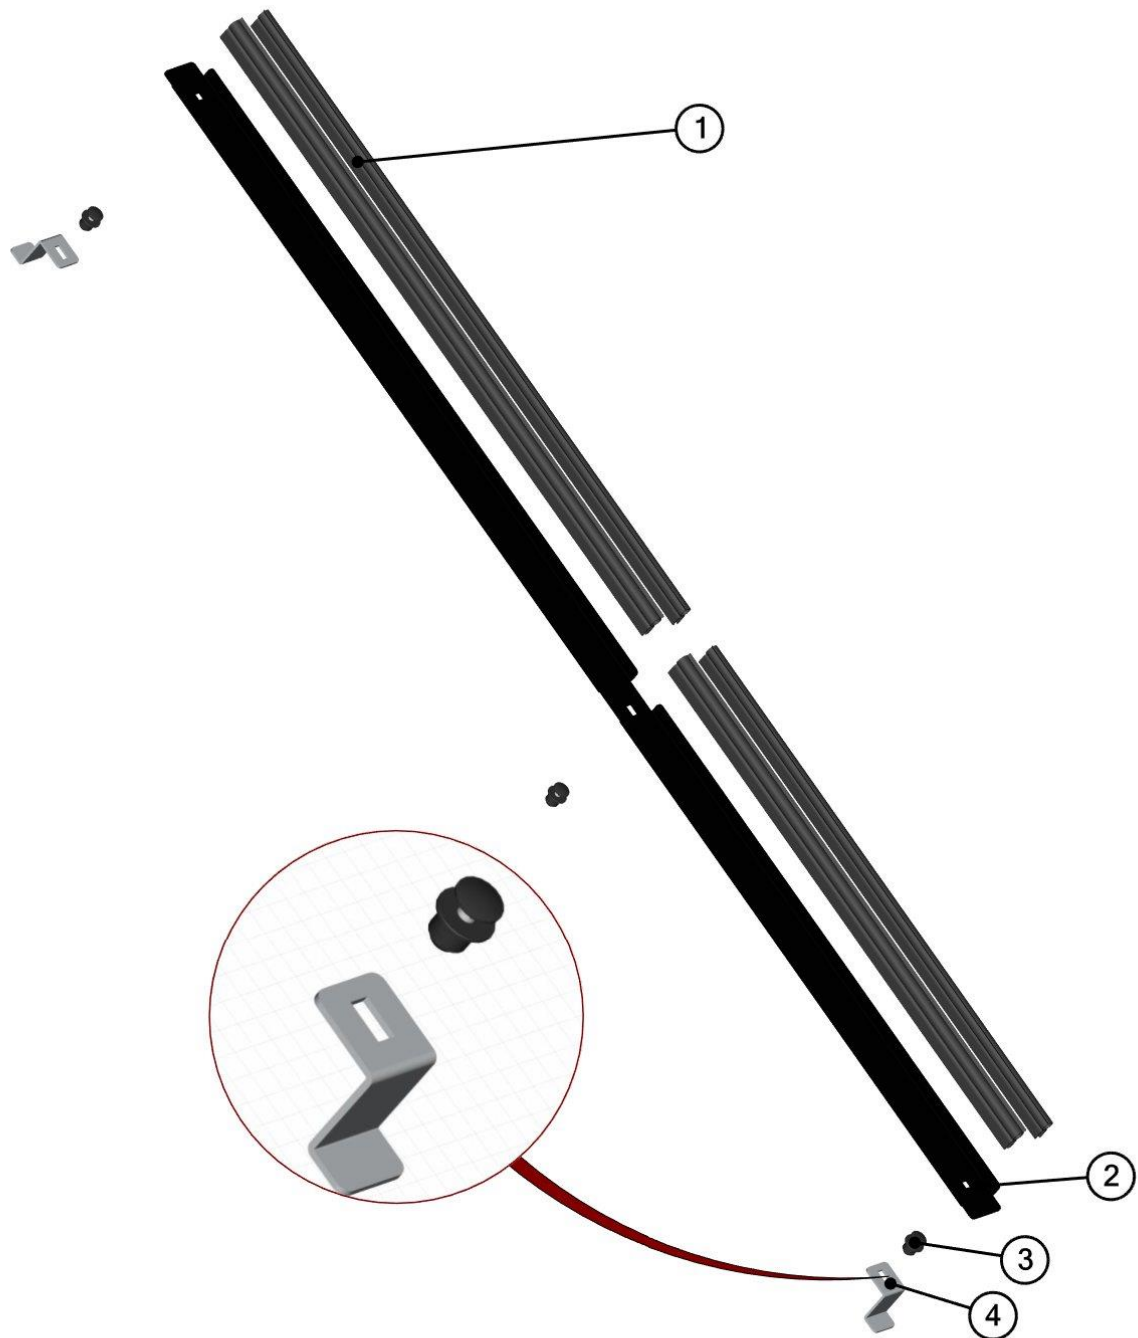

**SUPPORT ROOF LEDGE ASSEMBLY**  
**66S01U01-30M003**

ID	Catalogue no.	Description	Qty
1	001005^66S01U01-30M003	RUBBER PROFILE "PIRELA STRAIGHT"	1
2	66S01U01-30-006	SUPPORT ROOF LEDGE	1
3	00-117U-M006	FIXING ASSEMBLY	3
4	66S01U01-30-007	SUPPORT ROOF LEDGE HOLDER	2