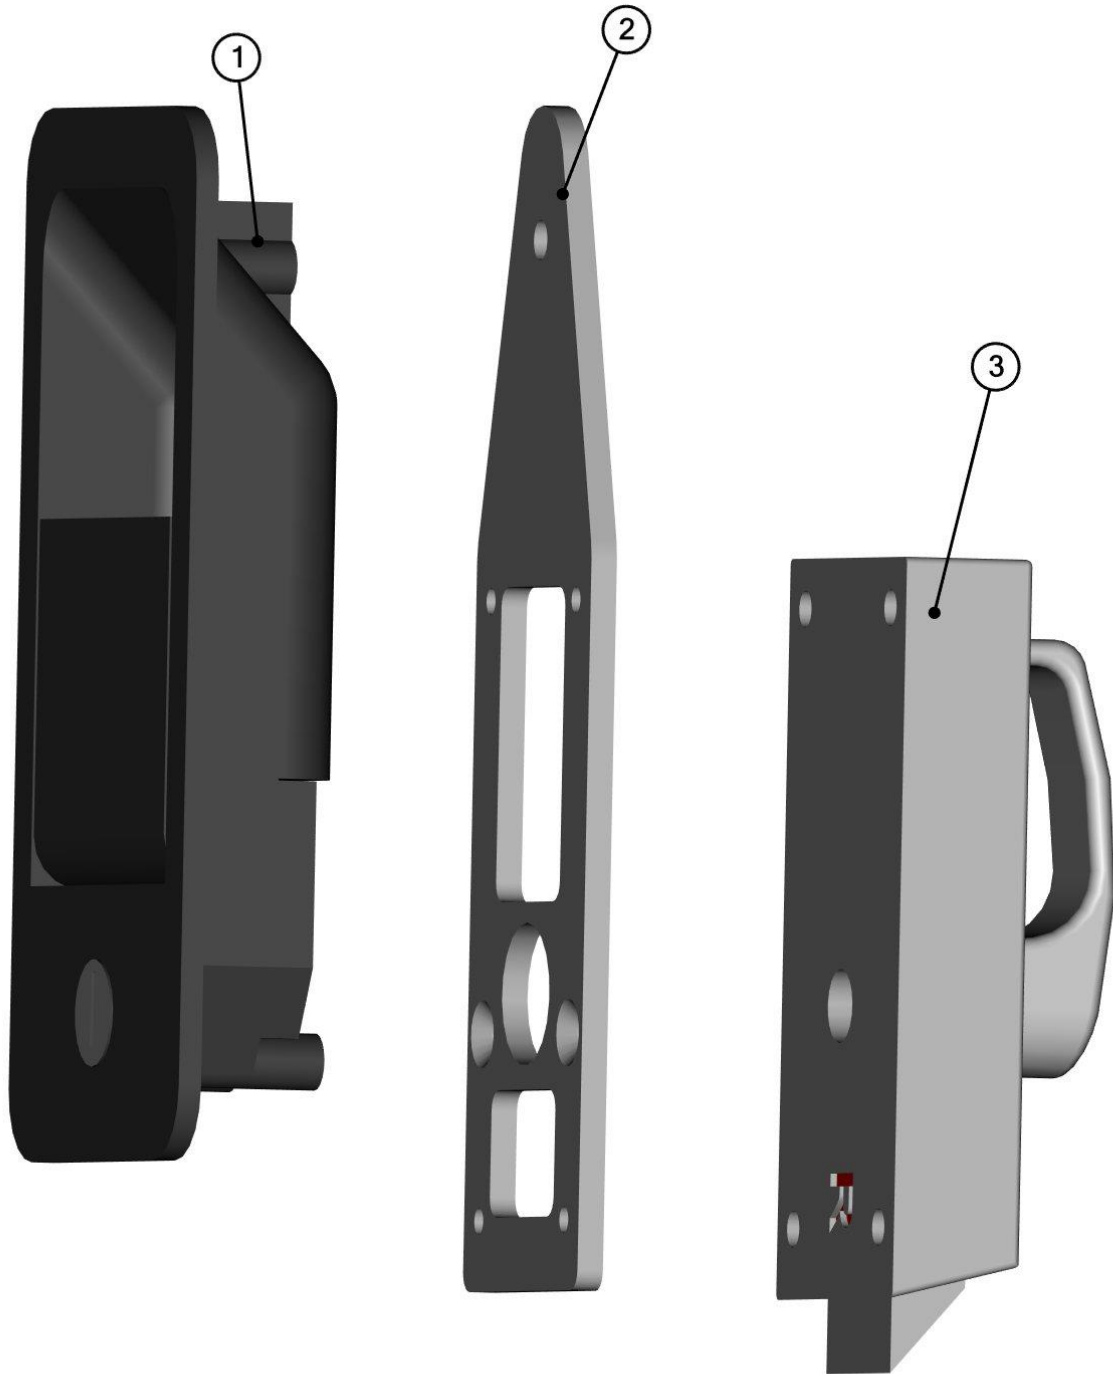

REAR PANEL LOCK ASSEMBLY
66S01U01-20M011

20

ID	Catalogue no.	Description	Qty
1	001831	OUTER REAR LOCK	1
2	001832	REAR LOCK WASHER	1
3	001830	INNER REAR LOCK	1