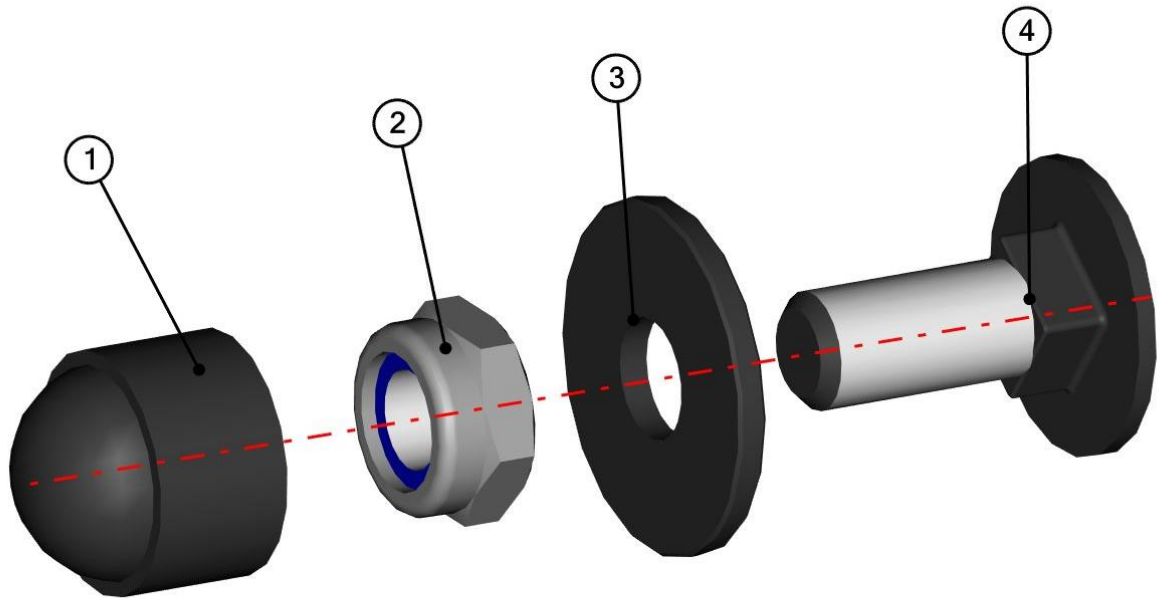

UTV FIXING ASSEMBLY
00-117U-M006

7

ID	Catalogue no.	Description	Qty
1	001309	PLASTIC NUT COVER OK 13	1
2	001388	SELF-LOCKING NUT M8	1
3	003322	WASHER 8 LARGE	1
4	002575	SCREW M8x20	1