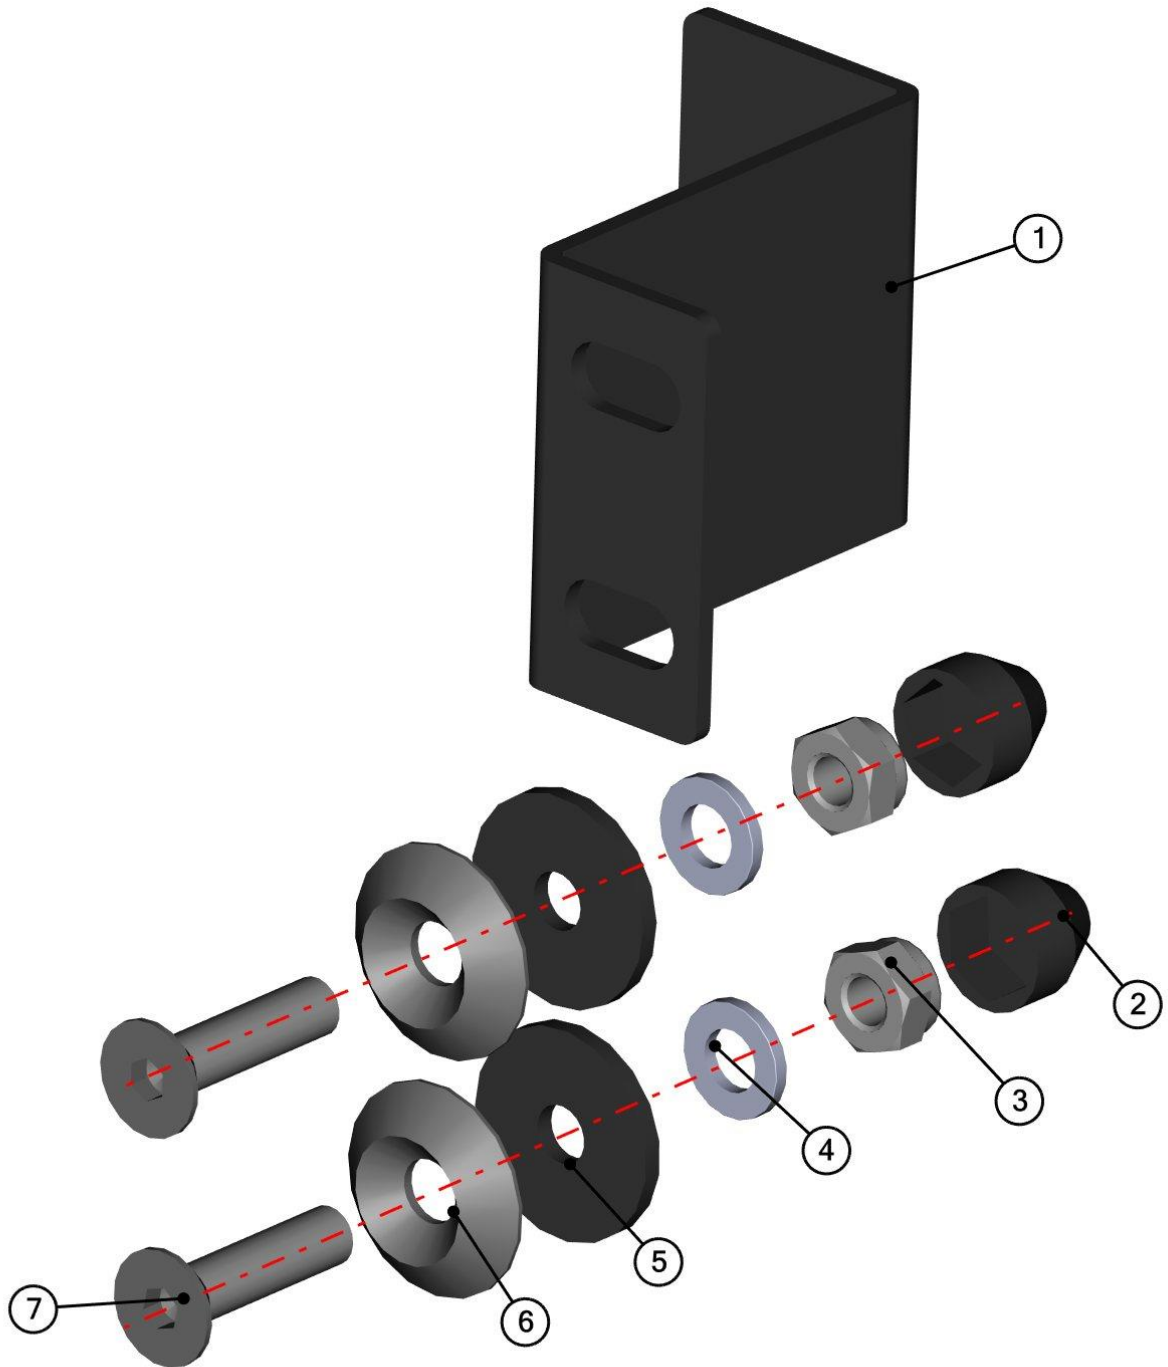

REAR DOOR HOLDER ASSEMBLY
66S01U01-50M021

38

ID	Catalogue no.	Description	Qty
1	66S01U01-50-030	REAR DOOR HOLDER	1
2	001348	PLASTIC NUT COVER OK 10	2
3	001392	SELF-LOCKING NUT M6	2
4	001426	WASHER 6	2
5	001735	RUBBER WASHER	2
6	001715	PLASTIC WASHER	2
7	002120	SCREW M6x25	2