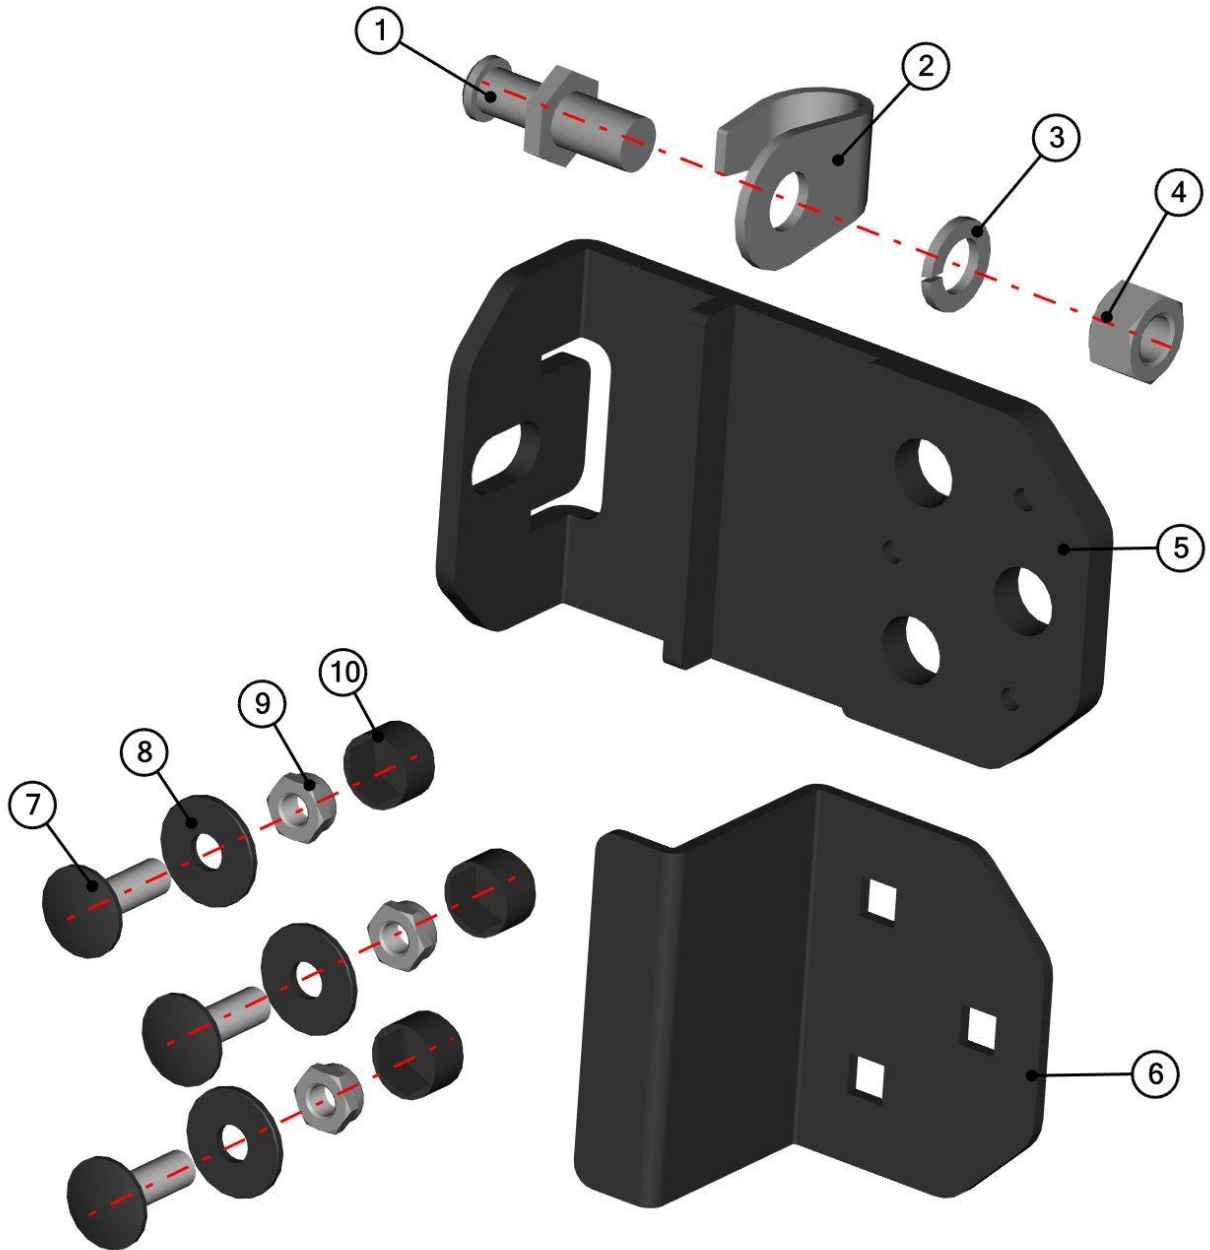

FRONT DOOR STOP ASSEMBLY
66S01U01-50M012

43

ID	Catalogue no.	Description	Qty
1	000854	DOOR STOP PIN	1
2	000855	DOOR STOP HOOK	1
3	000857	DOOR STOP WASHER	1
4	000856	DOOR STOP NUT	1
5	66S01U01-50W006	DOOR STOP HOLDER WELDED	1
6	66S01U01-50-022	DOOR STOP HOLDER	1
7	003436	SCREW M8x20	3
8	003322	WASHER 8 LARGE	3
9	001388	SELF-LOCKING NUT M8	3
10	001309	PLASTIC NUT COVER OK 13	3