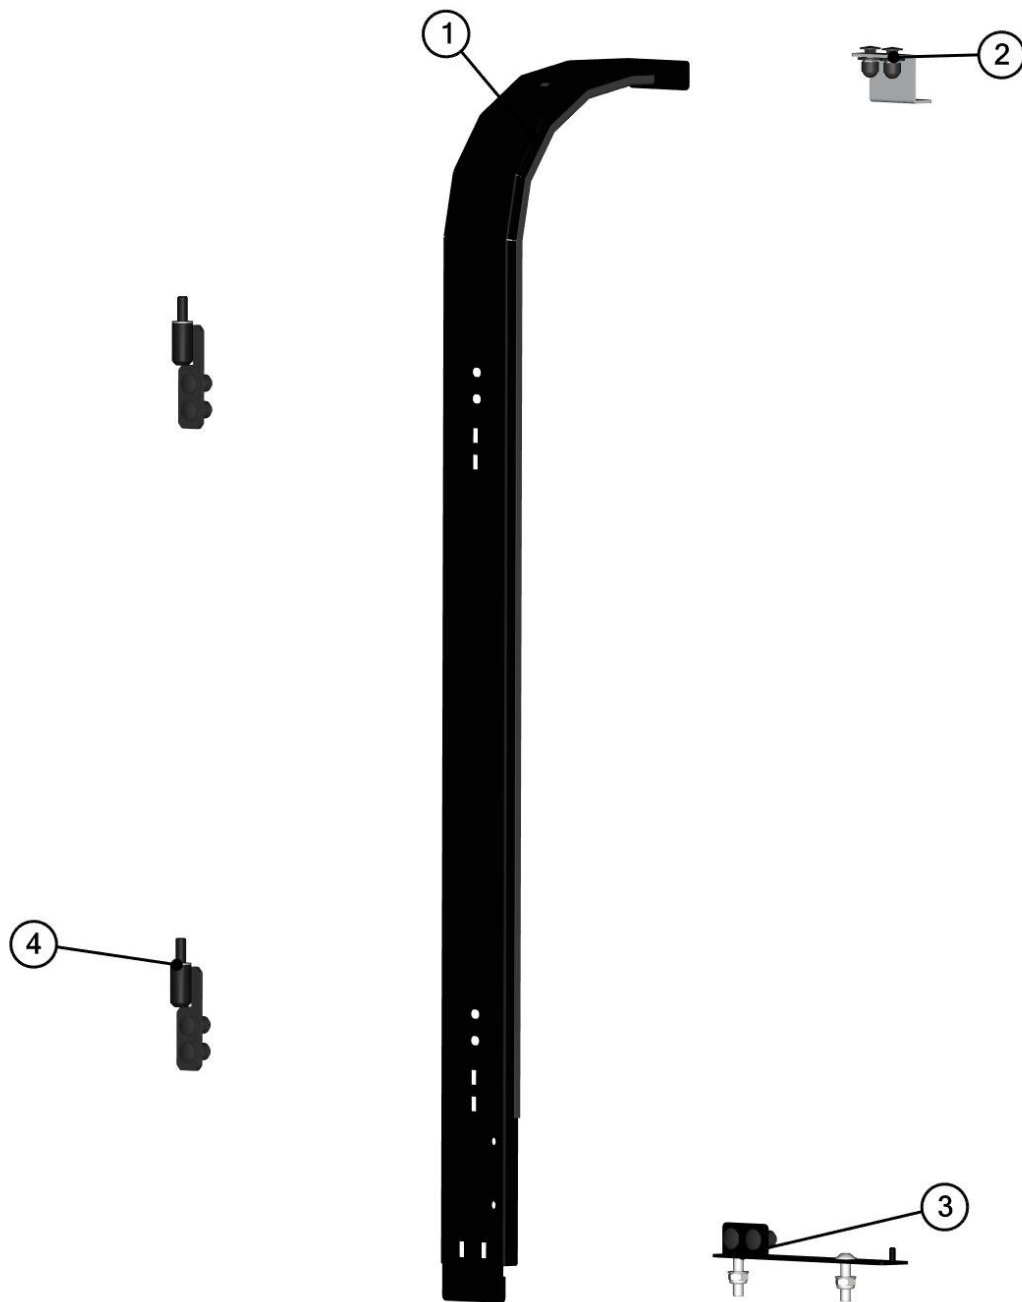

RIGHT TABLE

ID	Catalogue no.	Description	Qty
1	66S01U01-50M017	RIGHT DOOR BASE	1
2	66S01U01-50M014	DOOR BASE UPPER HOLDER ASSEMBLY	1
3	66S01U01-50M010	RIGHT DOOR BASE BOTTOM HOLDE ASSEMBLY	1
4	66S01U01-50M011	RIGHT FRAME HINGE	2

LEFT TABLE

ID	Catalogue no.	Description	Qty
1	66S01U01-40M017	LEFT DOOR BASE	1
2	66S01U01-50M014	DOOR BASE UPPER HOLDER ASSEMBLY	1
3	66S01U01-40M010	LEFT DOOR BASE BOTTOM HOLDE ASSEMBLY	1
4	66S01U01-40M011	LEFT FRAME HINGE	2