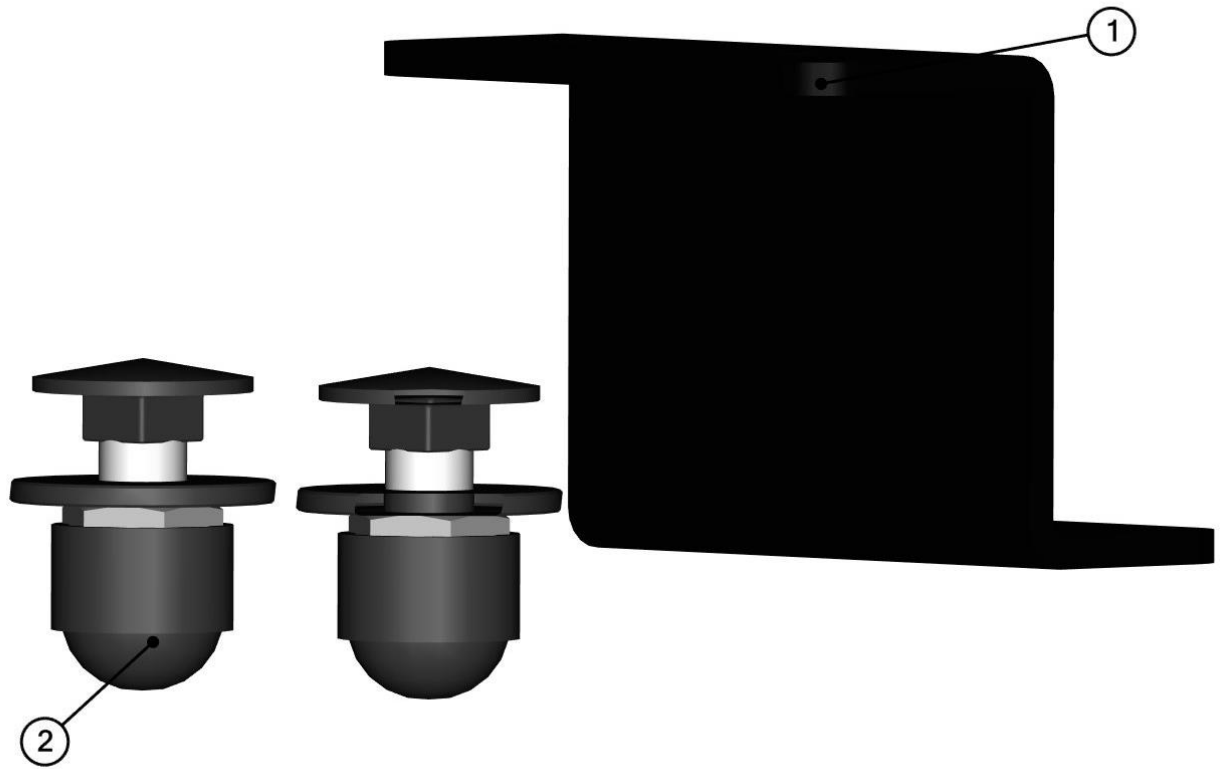

DOOR BASE UPPER HOLDER ASSEMBLY
66S01U01-50M014

33

ID	Catalogue no.	Description	Qty
1	66S01U01-50-025	DOOR BASE UPPER HOLDER	1
2	00-117U-M006	UTV FIXING ASSEMBLY	1