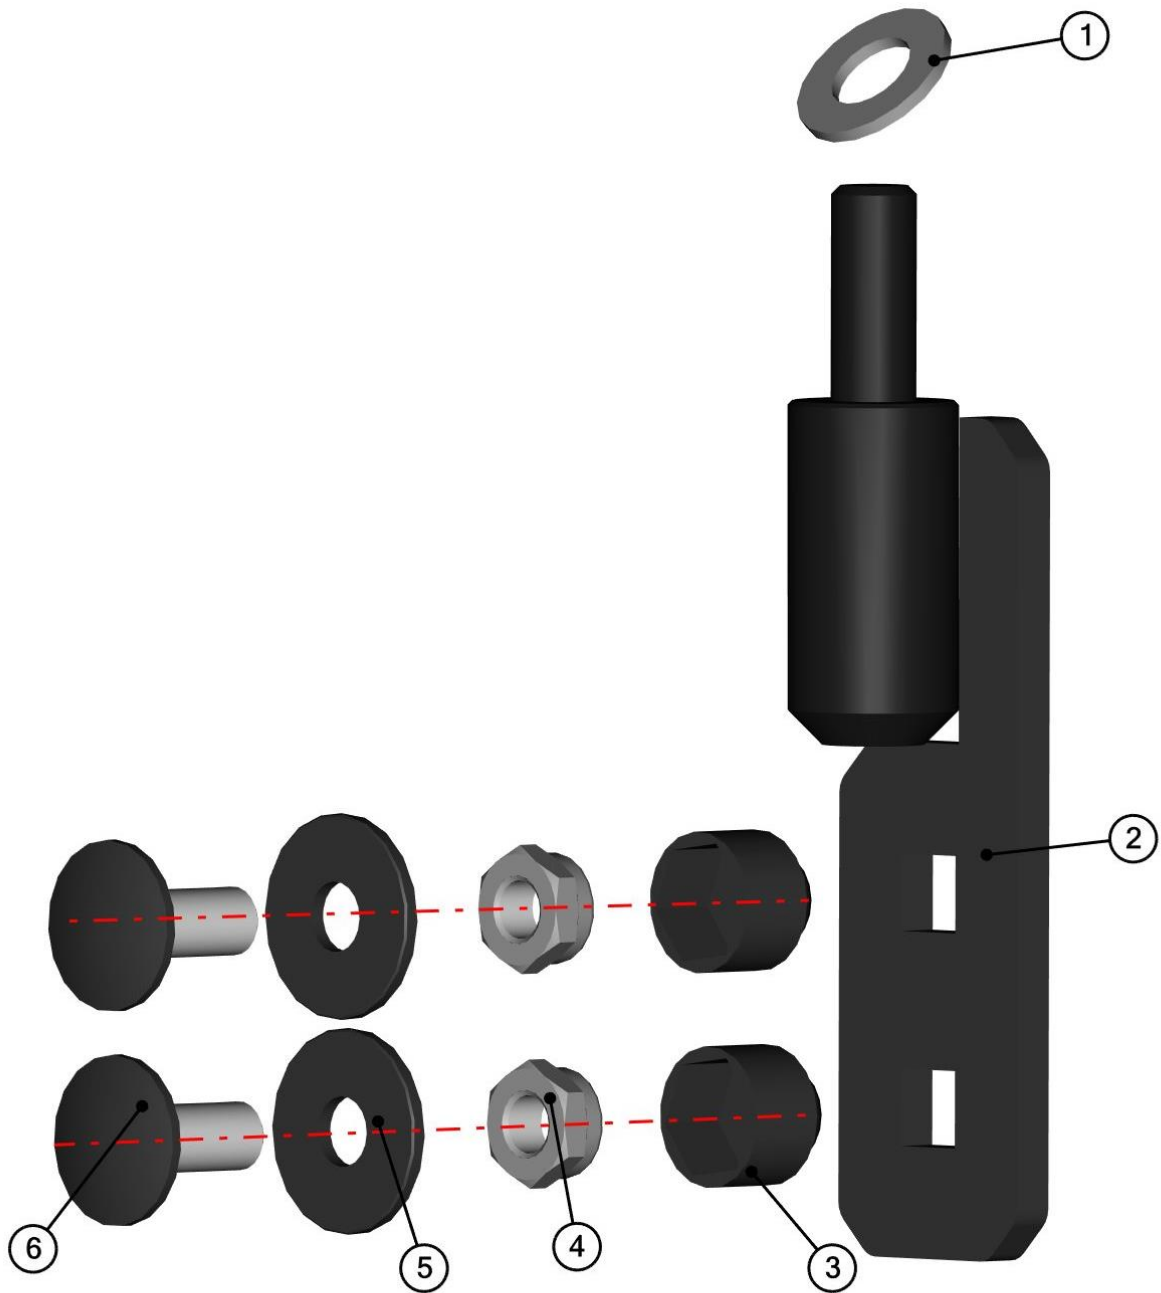

RIGHT FRAME HINGE ASSEMBLY
66S01U01-50M011

35

ID	Catalogue no.	Description	Qty
1	001485	WASHER 10	1
2	66S01U01-50W005	RIGHT FRAME HINGE	1
3	001309	PLASTIC NUT COVER OK 13	2
4	001388	SELF-LOCKING NUT M8	2
5	003322	WASHER 8 LARGE	2
6	002575	SCREW M8x20	2

For the LEFT FRAME HINGE just use **66S01U01-40W005**.