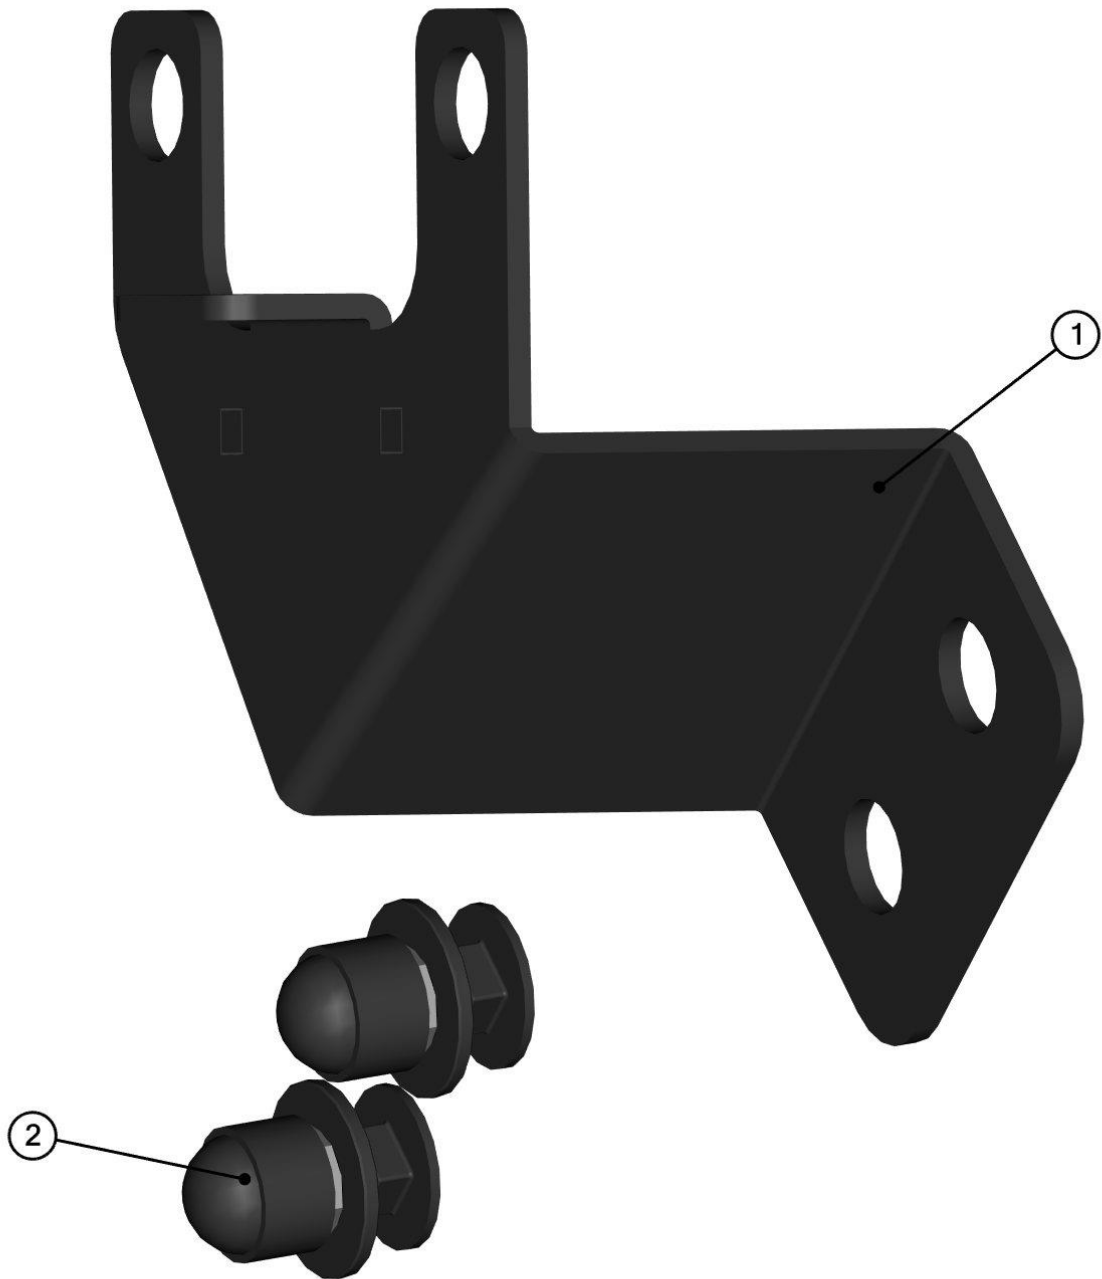

LEFT FRONT PANEL FRAME HOLDER ASSEMBLY
66S01U01-10M003

ID	Catalogue no.	Description	Qty
1	66S01U01-10W003	FRONT PANEL FRAME HOLDER WELDED	1
2	00-117U-M006	UTV FIXING ASSEMBLY	2

For the RIGHT FRONT PANEL FRAME HOLDER just use 66S01U01-10W004.