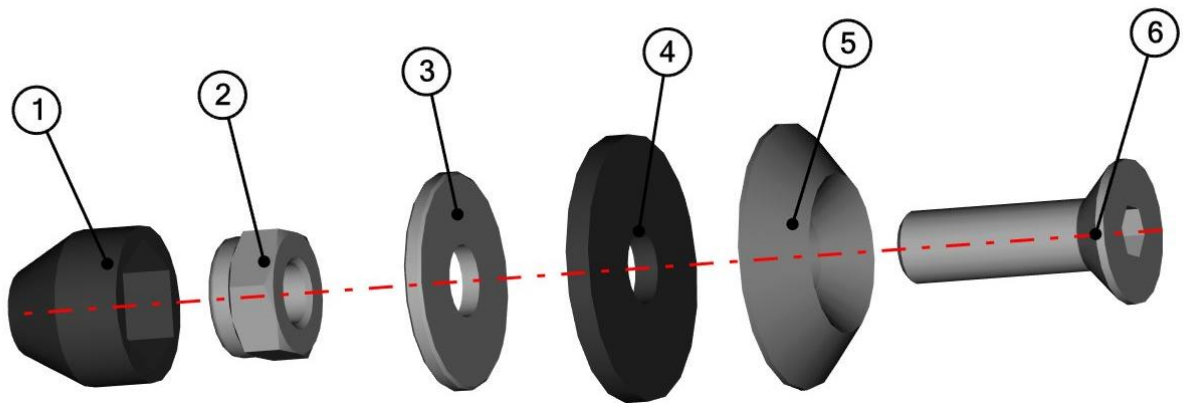

FRONT FIXING ASSEMBLY
66S01U01-10M006

10

ID	Catalogue no.	Description	Qty
1	001348	PLASTIC NUT COVER OK 10	1
2	001392	SELF-LOCKING NUT M6	1
3	001337	WASHER 6 LARGE	1
4	001735	RUBBER WASHER	1
5	001715	PLASTIC WASHER	1
6	001761	SCREW M6x20	1