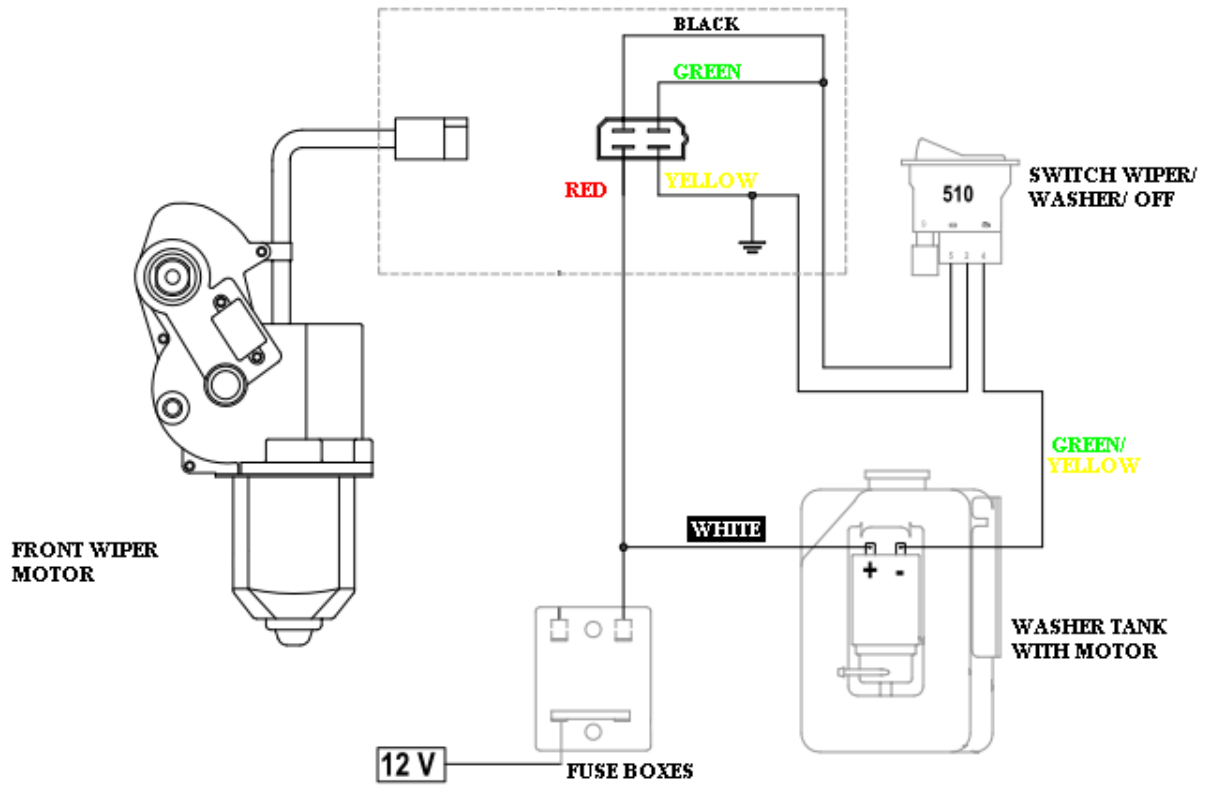

ELECTROINSTALLATION

Overall wiring diagram (wiper/washer)

45

Position	Catalogue no.	Description	Qty
1	000968	SWITCH WIPER /WASHER /OFF	1
2	000885	WASHER TANK	1
3	001576	WASHER MOTOR	1
4	001652	FUSE BOX 2x1	1
5	001763	WIPER MOTOR 12V	1
6	66S01U01-01M002	WIPER/WASHER HARNESS	1