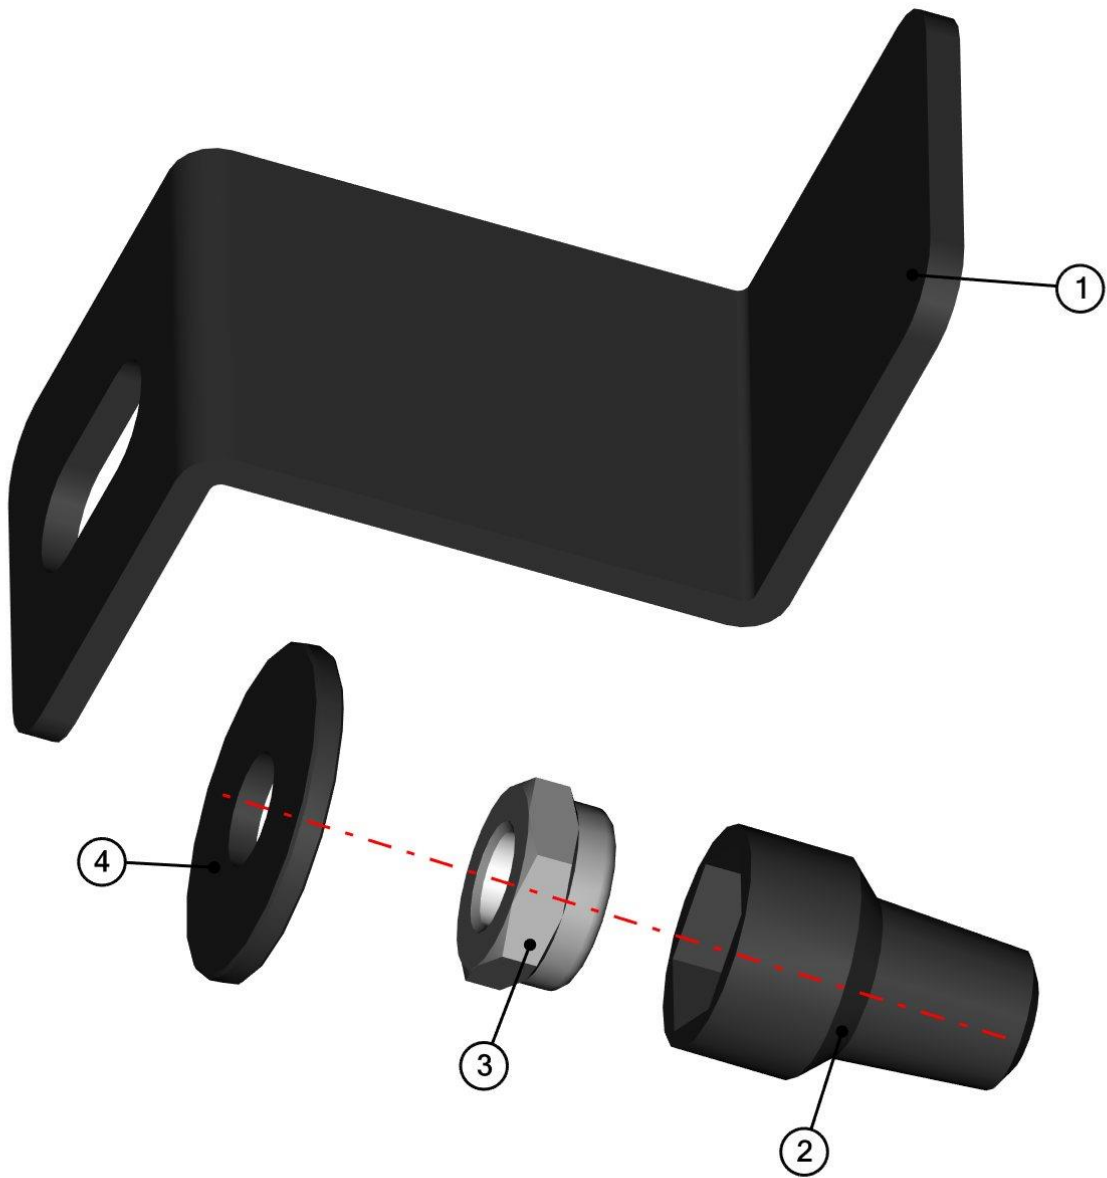

REAR UPPER LEDGE HOLDER ASSEMBLY
66S01U01-20M006

15

ID	Catalogue no.	Description	Qty
1	66S01U01-20-018	REAR UPPER LEDGE HOLDER	1
2	001308	PLASTIC NUT COVER OK 13 LONG	1
3	001388	SELF-LOCKING NUT M8	1
4	003322	WASHER 8 LARGE	1