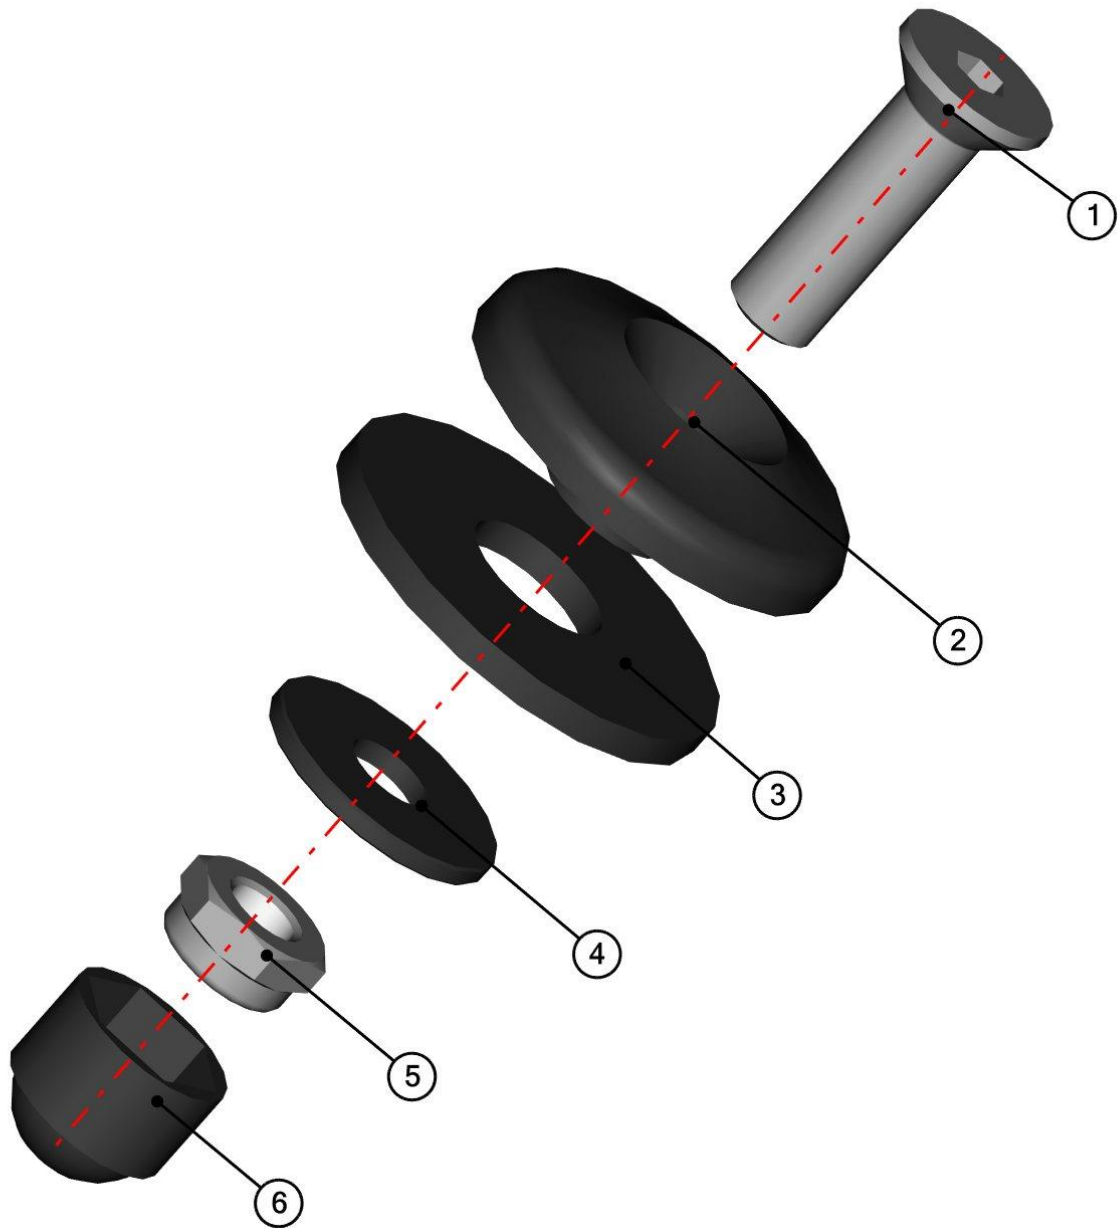

ROOF FIXING ASSEMBLY
00-117U-M002

23

ID	Catalogue no.	Description	Qty
1	002121	SCREW M8x30	1
2	001429	PLASTIC WASHER	1
3	001428	RUBBER WASHER	1
4	003322	WASHER 8 LARGE	1
5	001388	SELF-LOCKING NUT M8	1
6	001309	PLASTIC NUT COVER OK 13	1