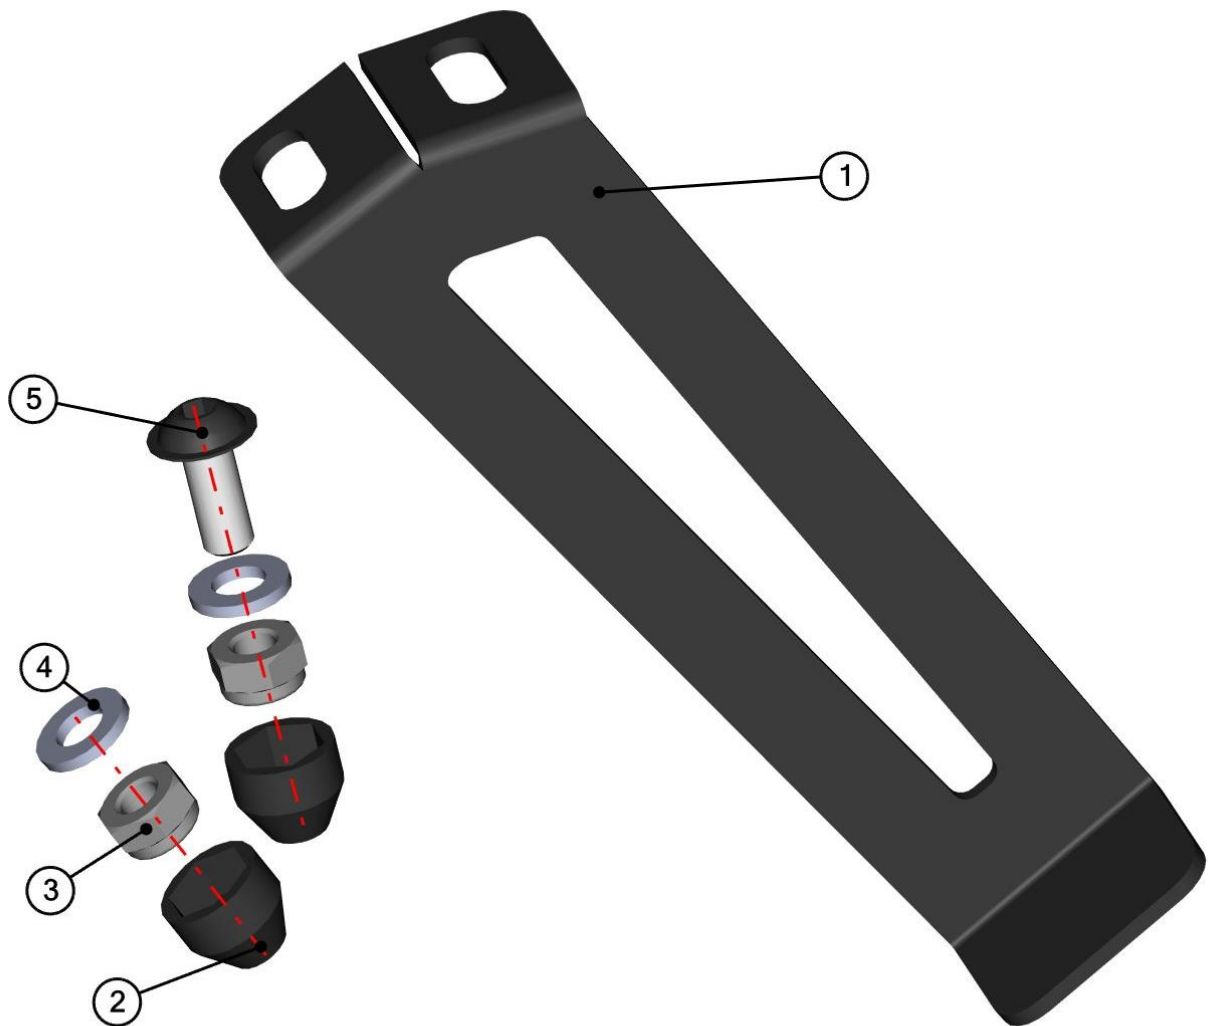

RIGHT FRONT UPPER DOOR LEDGE HOLDER ASSEMBLY
66S01U01-50M016

30

ID	Catalogue no.	Description	Qty
1	66S01U01-50-026	FRONT RIGHT DOOR UPPER LEDGE HOLDER	1
2	001348	PLASTIC NUT COVER OK 10	2
3	001392	SELF-LOCKING NUT M6	2
4	001426	WASHER 6	2
5	002971	SCREW M6x15	1

For the REAR RIGHT DOOR UPPER LEDGE HOLDER just use 66S01U01-50-038.