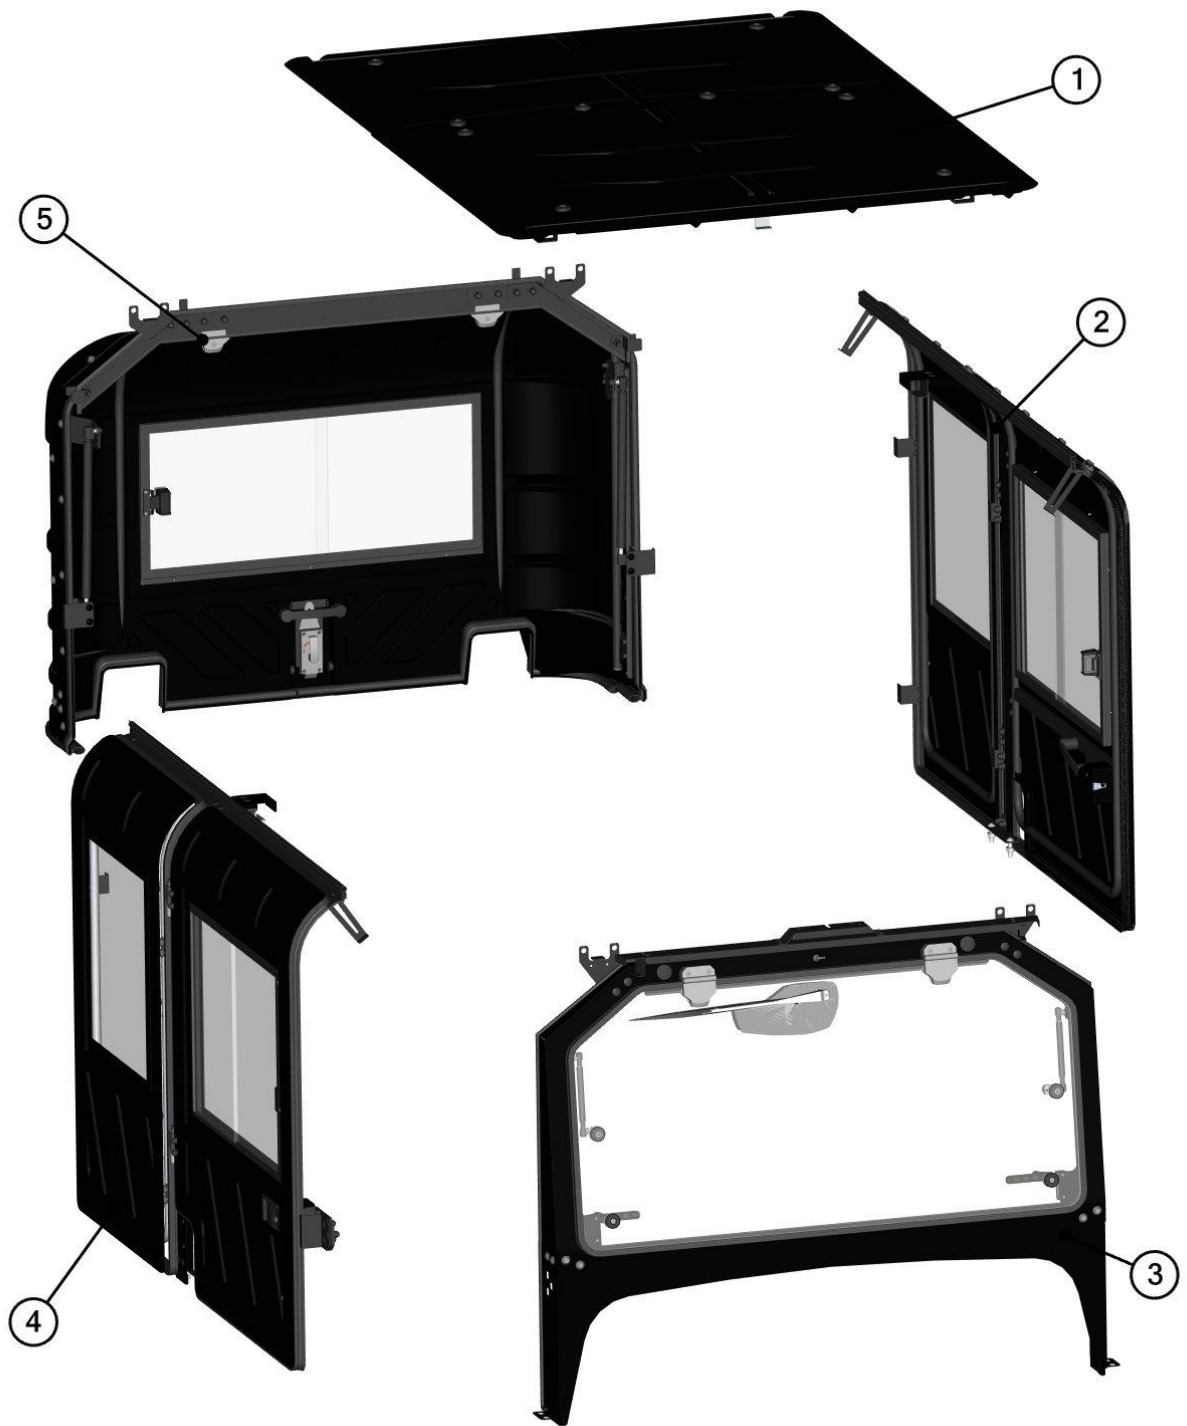

## ARGO ARGO 8x8

CAB PREVIEW

2

ID	Catalogue no.	Description	Qty
1	66S01U01S30	ROOF	1
2	66S01U01S40	LEFT DOOR ASSEMBLY	1
3	66S01U01S10	FRONT PANEL	1
4	66S01U01S50	RIGHT DOOR ASSEMBLY	1
5	66S01U01S20	REAR PANEL	1