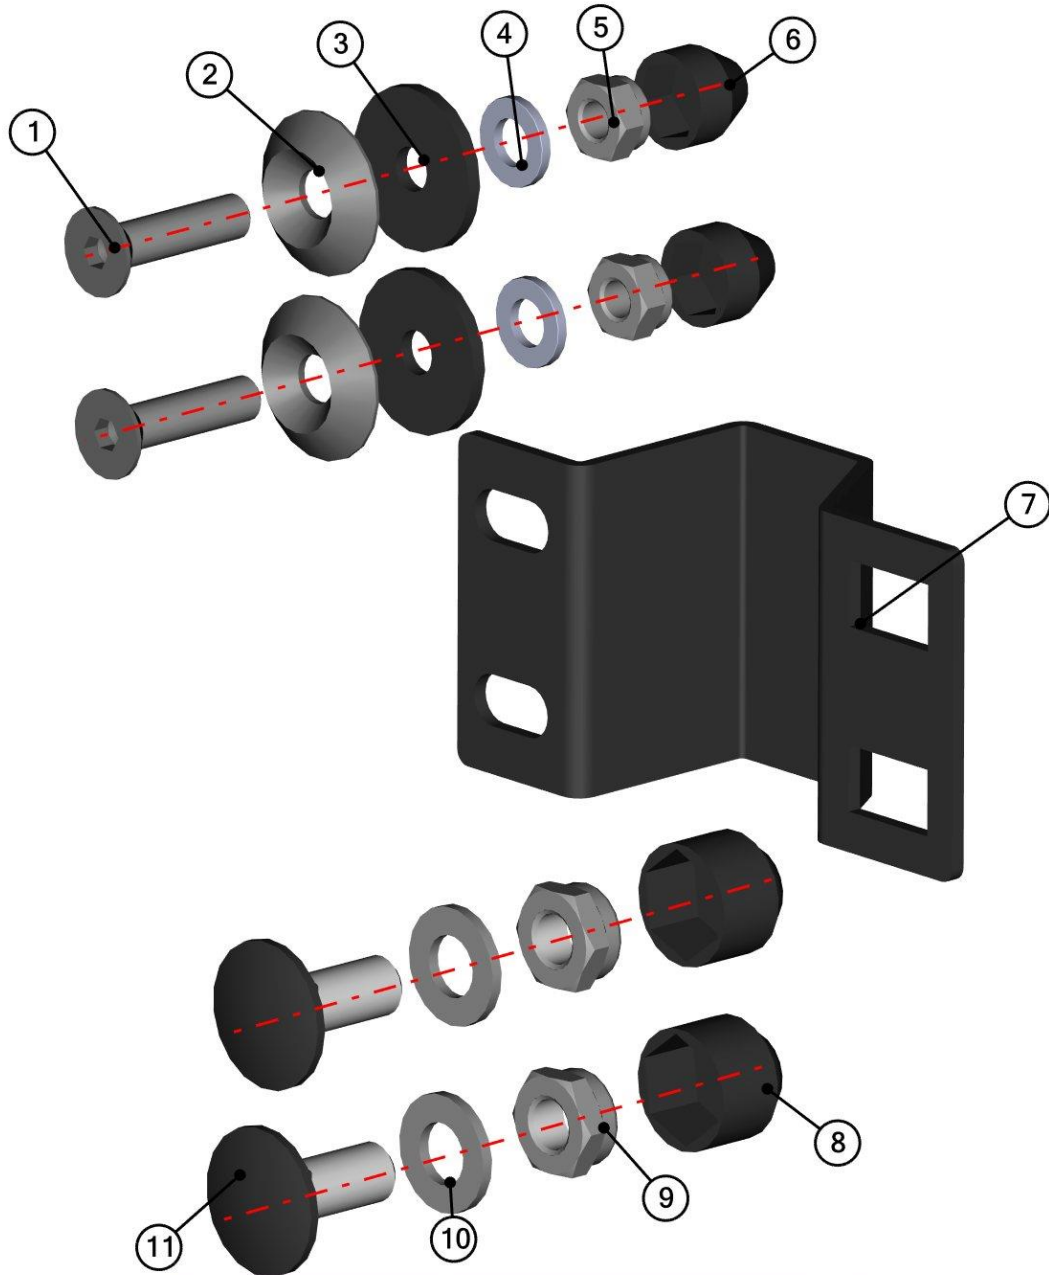

REAR DOOR HOLDER (BASE) ASSEMBLY
66S01U01-50M020

ID	Catalogue no.	Description	Qty
1	002120	SCREW M6x25	2
2	001715	PLASTIC WASHER	2
3	001735	RUBBER WASHER	2
4	001426	WASHER 6	2
5	001392	SELF-LOCKING NUT M6	2
6	001348	PLASTIC NUT COVER OK 10	2
7	66S01U01-50-029	REAR DOOR HOLDER (BASE)	1
8	001309	PLASTIC NUT COVER OK 13	2
9	001388	SELF-LOCKING NUT M8	2
10	001387	WASHER 8	2
11	002575	SCREW M8x20	2