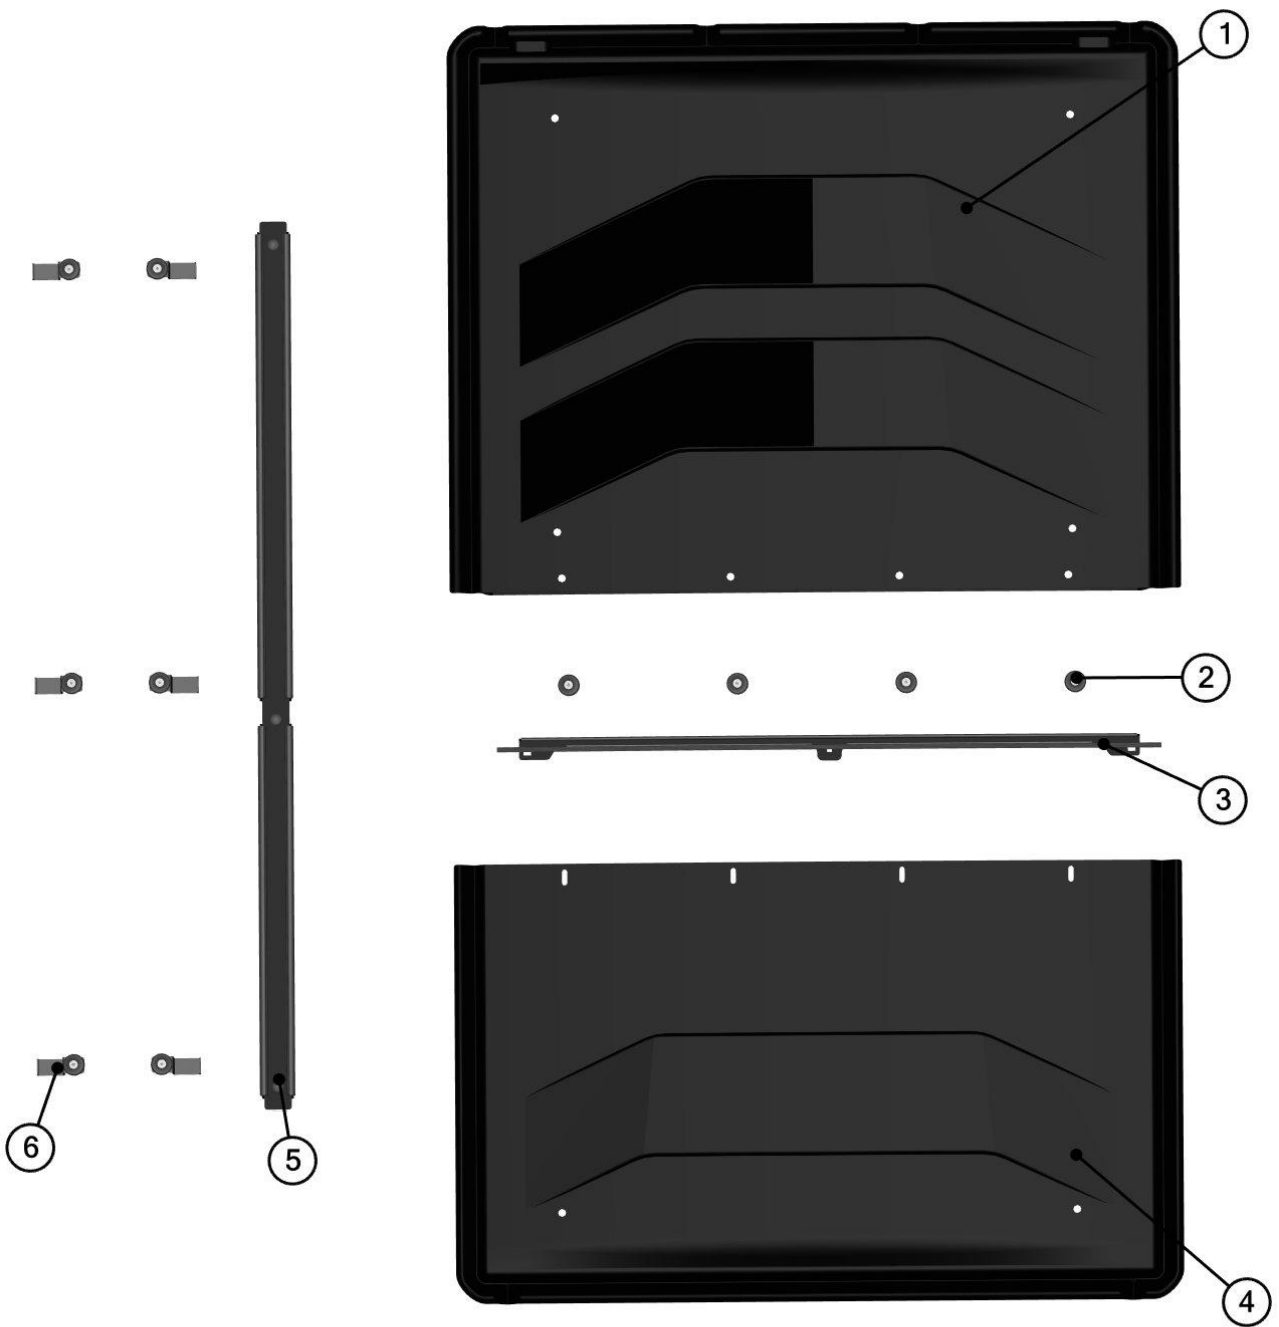

REAR PANEL LOCK ASSEMBLY  
66S01U01-20M011

20

ID	Catalogue no.	Description	Qty
1	001831	OUTER REAR LOCK	1
2	001832	REAR LOCK WASHER	1
3	001830	INNER REAR LOCK	1

ROOF

22

ID	Catalogue no.	Description	Qty
1	66S01U01-30-005	FRONT ROOF PANEL	1
2	00-117U-M002	ROOF FIXING ASSEMBLY	4
3	66S01U01-30M001	MIDDLE ROOF LEDGE	1
4	66S01U01-30-001	REAR ROOF PANEL	1
5	66S01U01-30M003	SUPPORT ROOF LEDGE	1
6	66S01U01-30M002	ROOF HOLDER ASSEMBLY	6