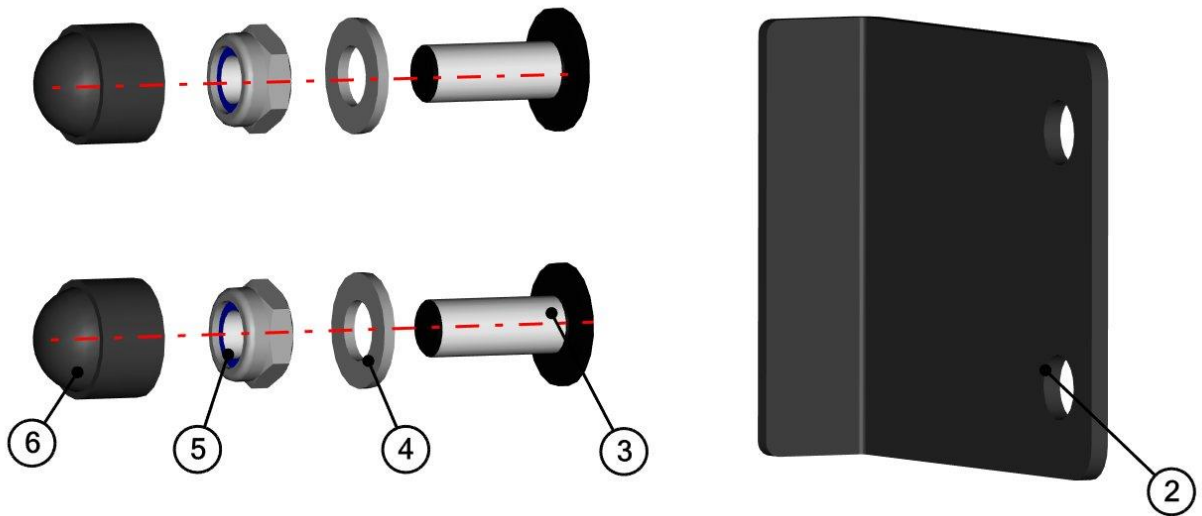

REAR GAS SPRING FRAME HOLDER ASSEMBLY
66S01U01-20M008

16

ID	Catalogue no.	Description	Qty
1	66S01U01-20W007	REAR GAS SPRING FRAME HOLDER WELDED	1
2	66S01U01-20-023	REAR GAS SPRING FRAME HOLDER	1
3	002745	SCREW M8x20	2
4	001387	WASHER 8	2
5	001388	SELF-LOCKING NUT M8	2
6	001309	PLASTIC NUT COVER OK 13	2