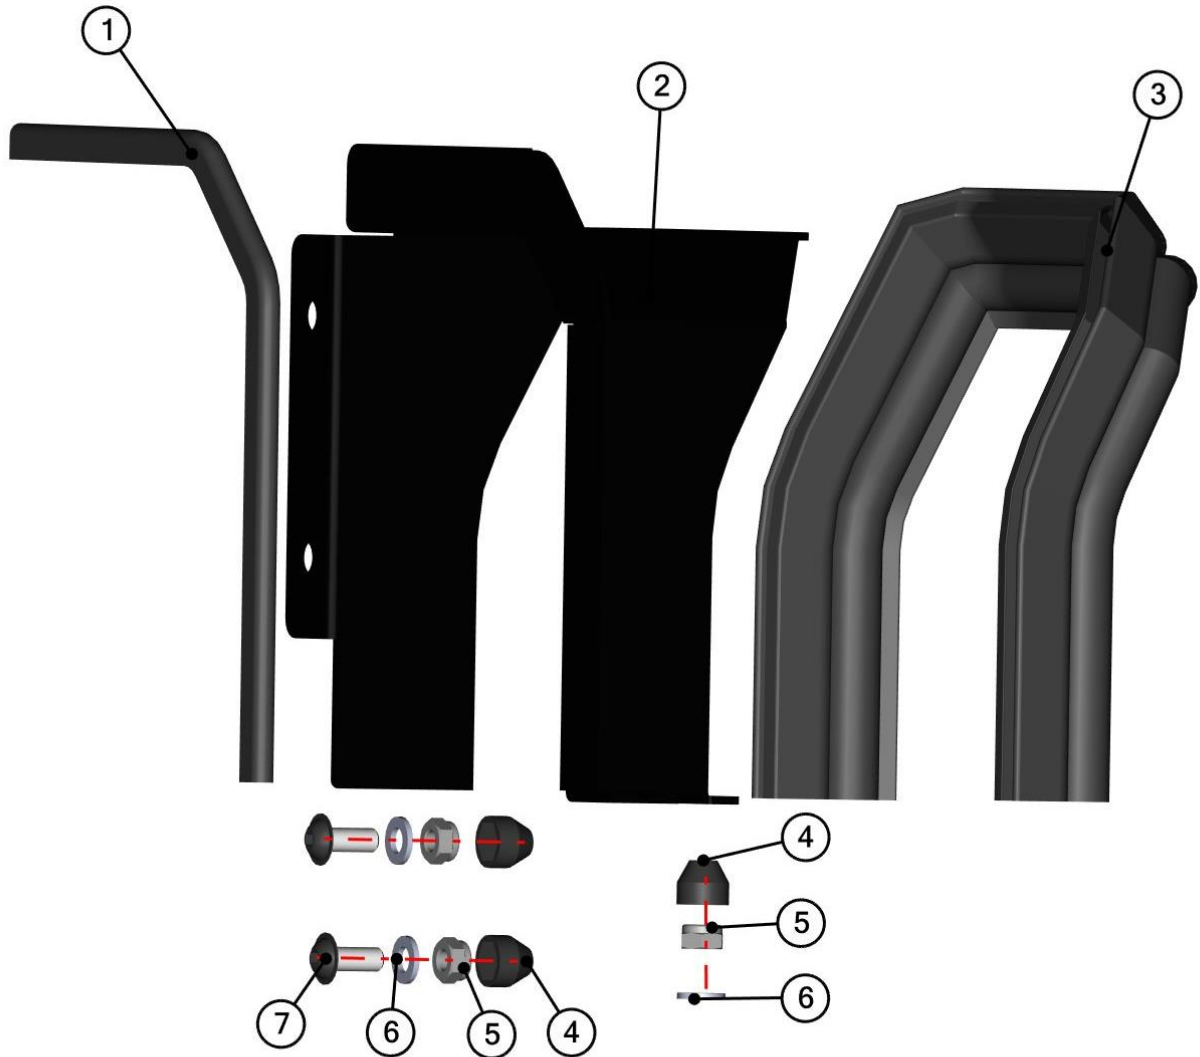

GAS TANK COVER ASSEMBLY
66S01U01-50M009

44

ID	Catalogue no.	Description	Qty
1	001001^66S01U01-50M009	RUBBER PROFILE "LEMOVKA"	1
2	66S01U01-50W003	GAS TANK COVER WELDED	1
3	001005^66S01U01-50M009	RUBBER PROFILE "PIRELA STRAIGHT"	1
4	001348	PLASTIC NUT COVER OK 10	3
5	001392	SELF-LOCKING NUT M6	3
6	001426	WASHER 6	3
7	002971	SCREW M6x15	2