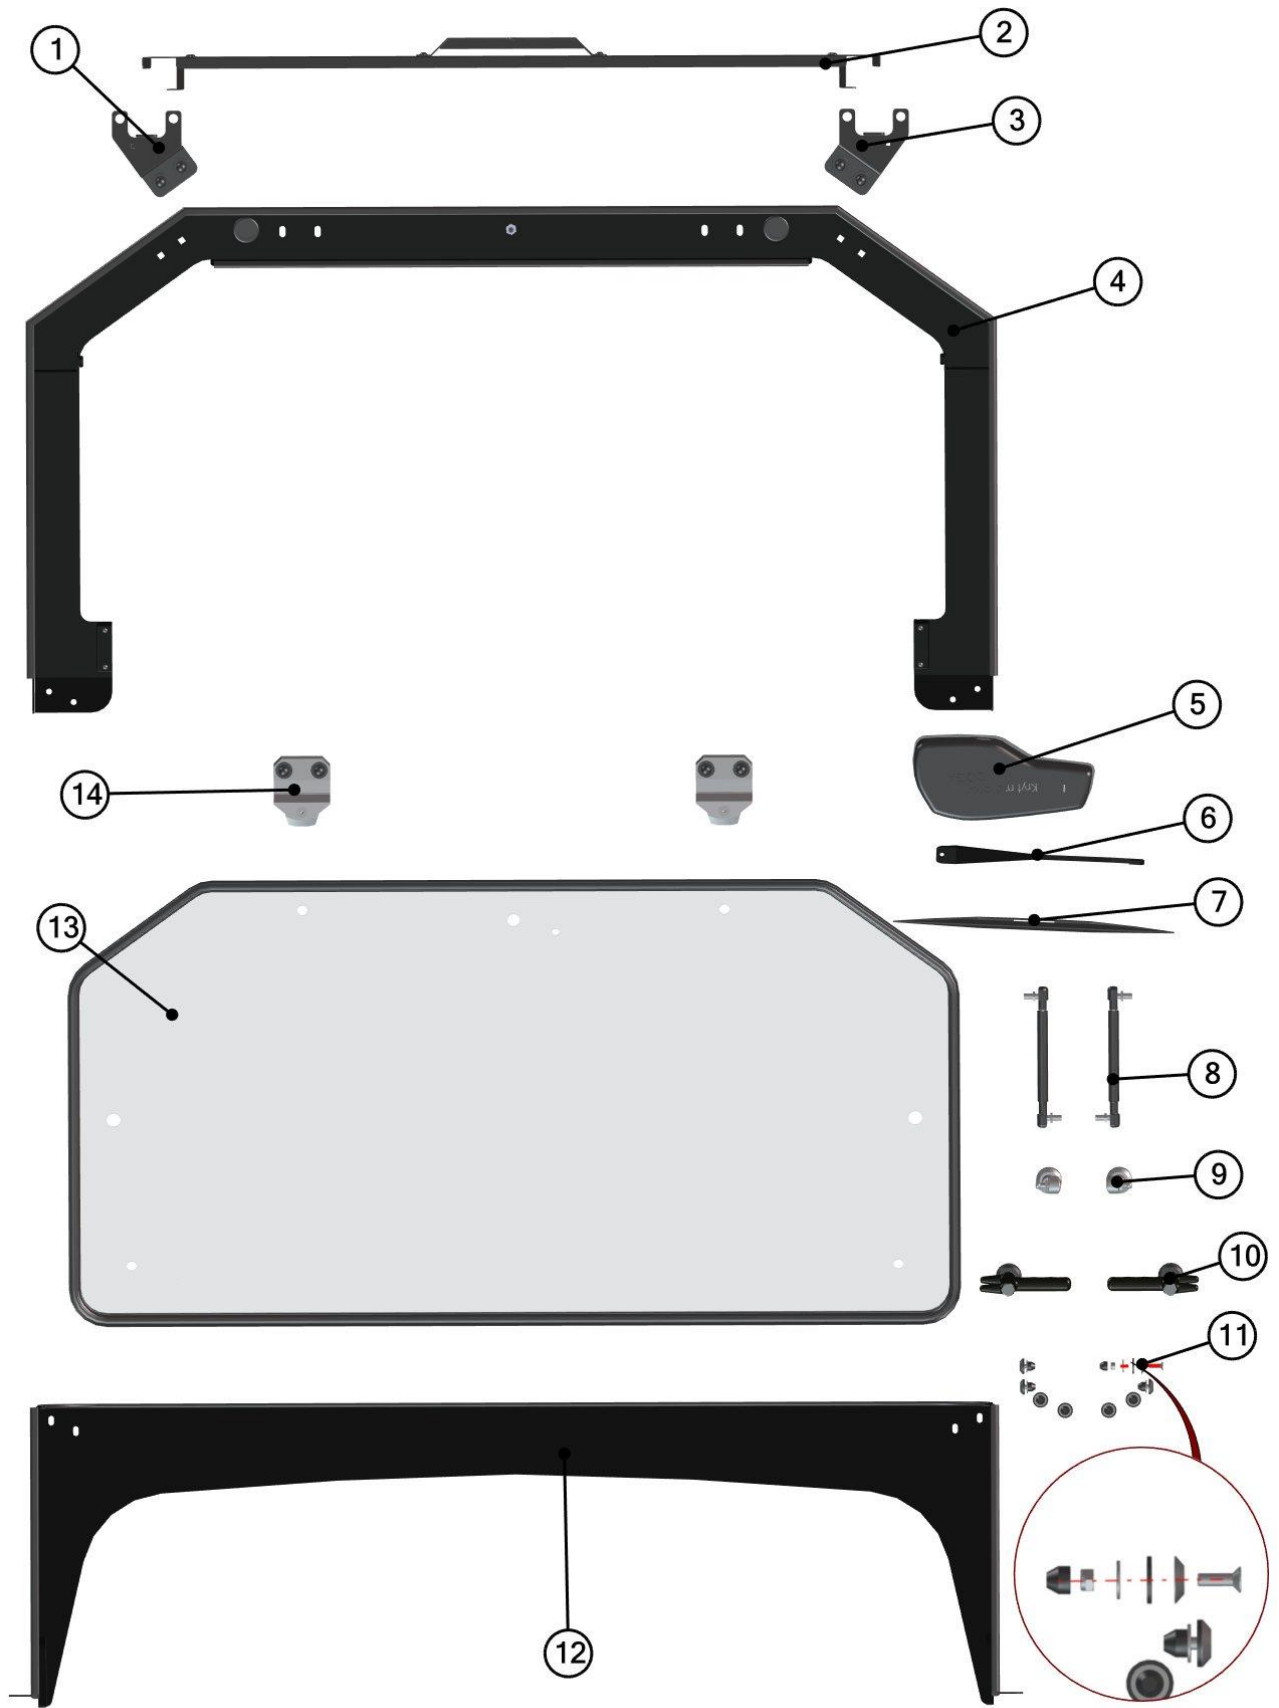

## ARGO ARGO 8x8

CAB PREVIEW

2

ID	Catalogue no.	Description	Qty
1	66S01U01S30	ROOF	1
2	66S01U01S40	LEFT DOOR ASSEMBLY	1
3	66S01U01S10	FRONT PANEL	1
4	66S01U01S50	RIGHT DOOR ASSEMBLY	1
5	66S01U01S20	REAR PANEL	1

FRONT PANEL

5

ID	Catalogue no.	Description	Qty
1	66S01U01-10M003	LEFT FRONT PANEL FRAME HOLDER ASSEMBLY	1
2	66S01U01-10M008	WORK LIGHTS LEDGE ASSEMBLY	1
3	66S01U01-10M012	RIGHT FRONT PANEL FRAME HOLDER ASSEMBLY	1
4	66S01U01-10M004	FRONT PANEL FRAME	1
5	002764	WIPER MOTOR	1
6	002535	WIPER ARM	1
7	002554	WIPER LATH	1
8	000867	GAS SPRING	2
9	00-20M005	GAS SPRING HOLDER	2
10	00-10M023	FRONT GLASS LOCK	2
11	66S01U01-10M006	FRONT FIXING ASSEMBLY	8
12	66S01U01-10M007	FRONT BOTTOM LEDGE ASSEMBLY	1
13	66S01U01-10M010	FRONT GLASS WITH SEALING	1
14	66S01U01-10M014	FRONT HINGE ASSEMBLY	2