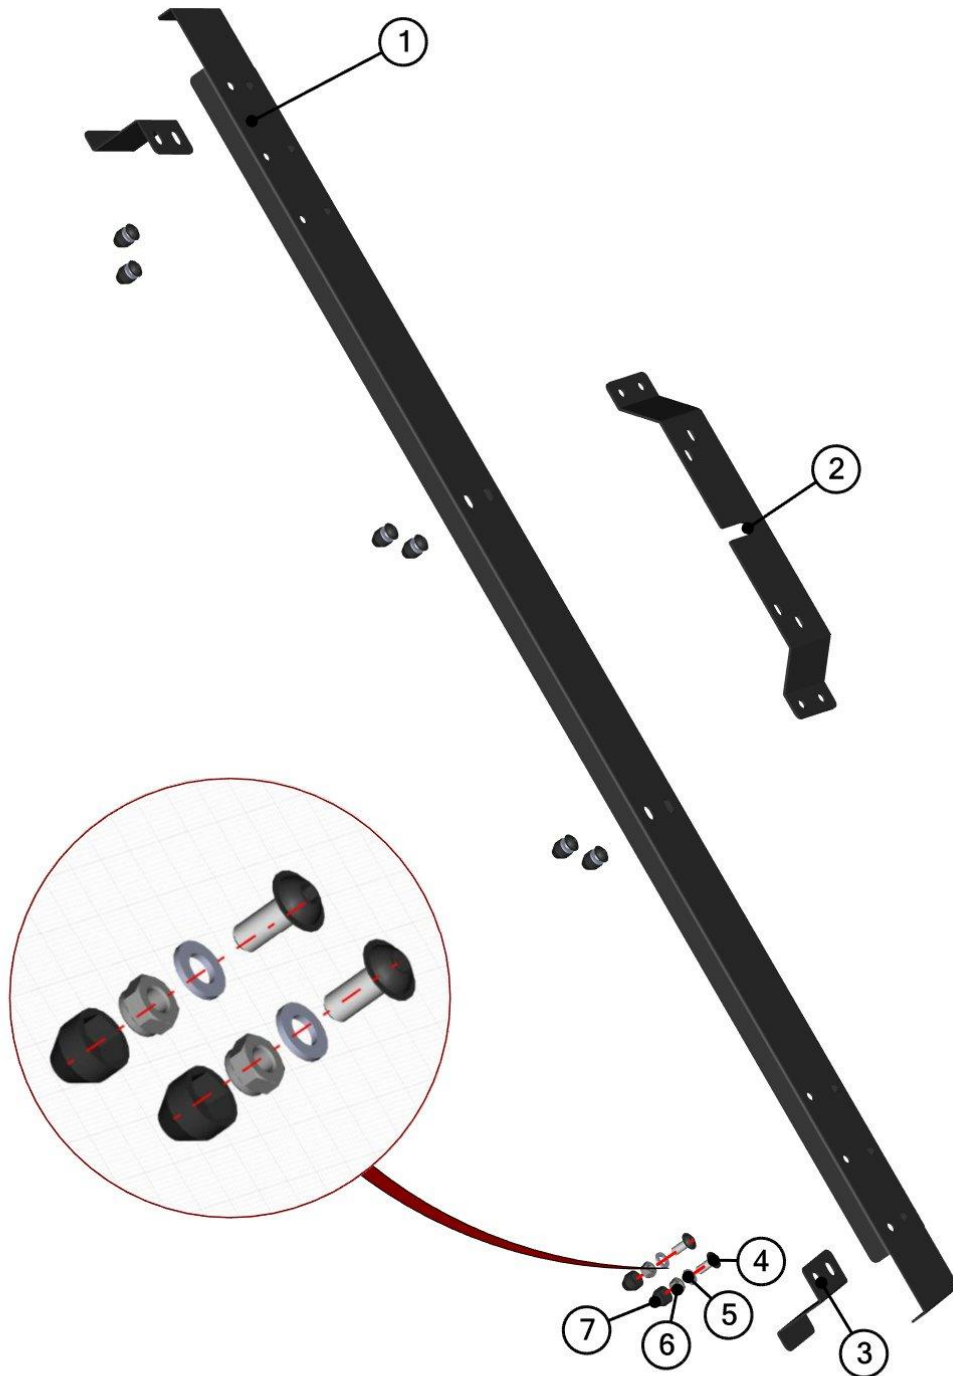

ID	Catalogue no.	Description	Qty
1	66S01U01-10W003	FRONT PANEL FRAME HOLDER WELDED	1
2	00-117U-M006	UTV FIXING ASSEMBLY	2

**For the RIGHT FRONT PANEL FRAME HOLDER just use 66S01U01-10W004.**

**WORK LIGHTS LEDGE ASSEMBLY**  
**66S01U01-10M008**