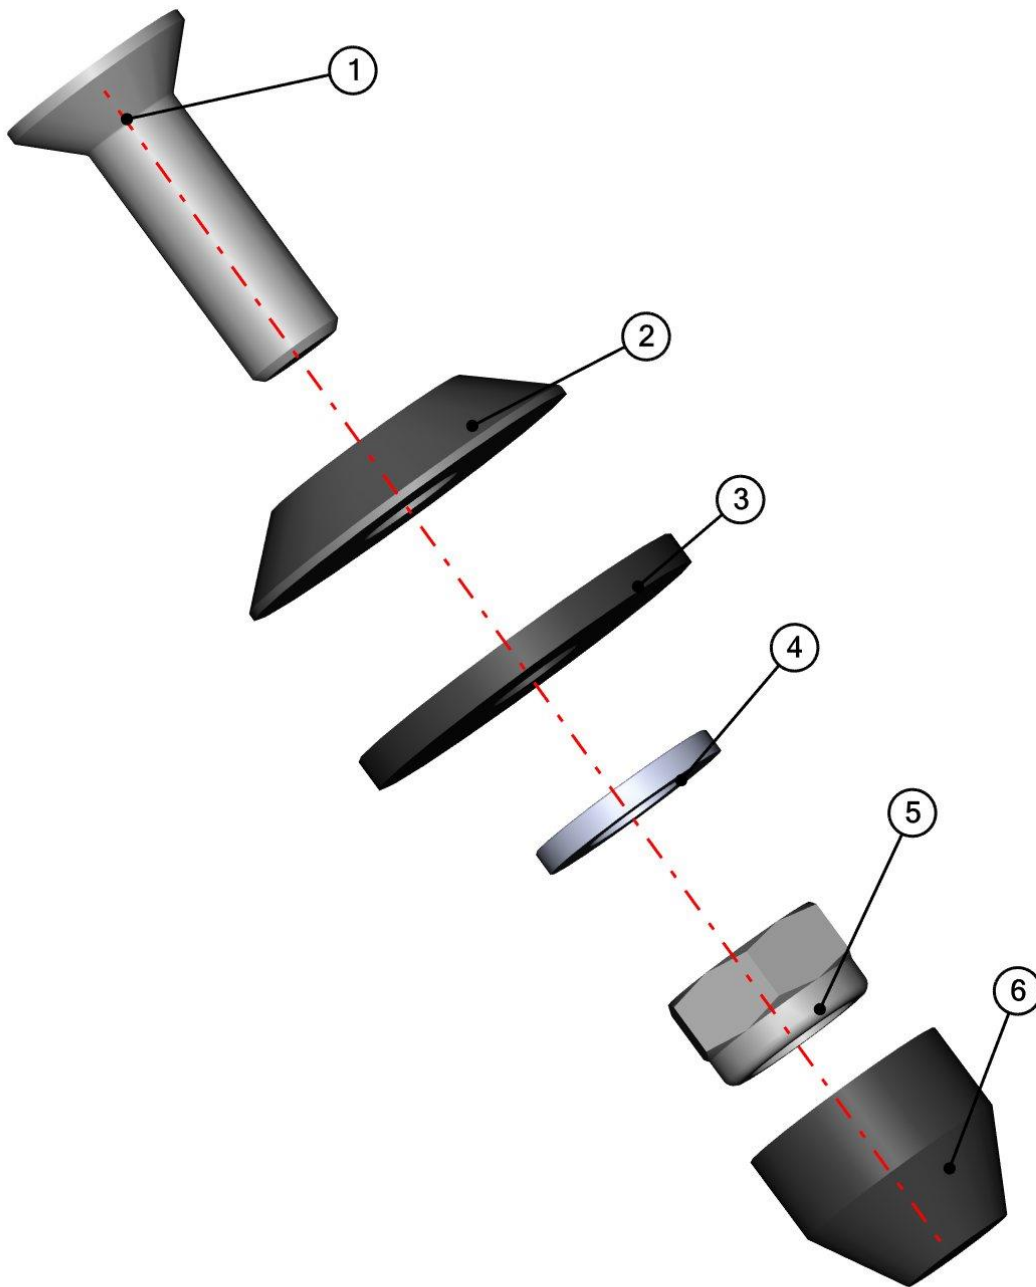

REAR SUPPORT FIXING ASSEMBLY
66S01U01-20M016

17

ID	Catalogue no.	Description	Qty
1	001761	SCREW M6x20	1
2	001715	PLASTIC WASHER	1
3	001735	RUBBER WASHER	1
4	001426	WASHER 6	1
5	001392	SELF-LOCKING NUT M6	1
6	001348	PLASTIC NUT COVER OK 10	1