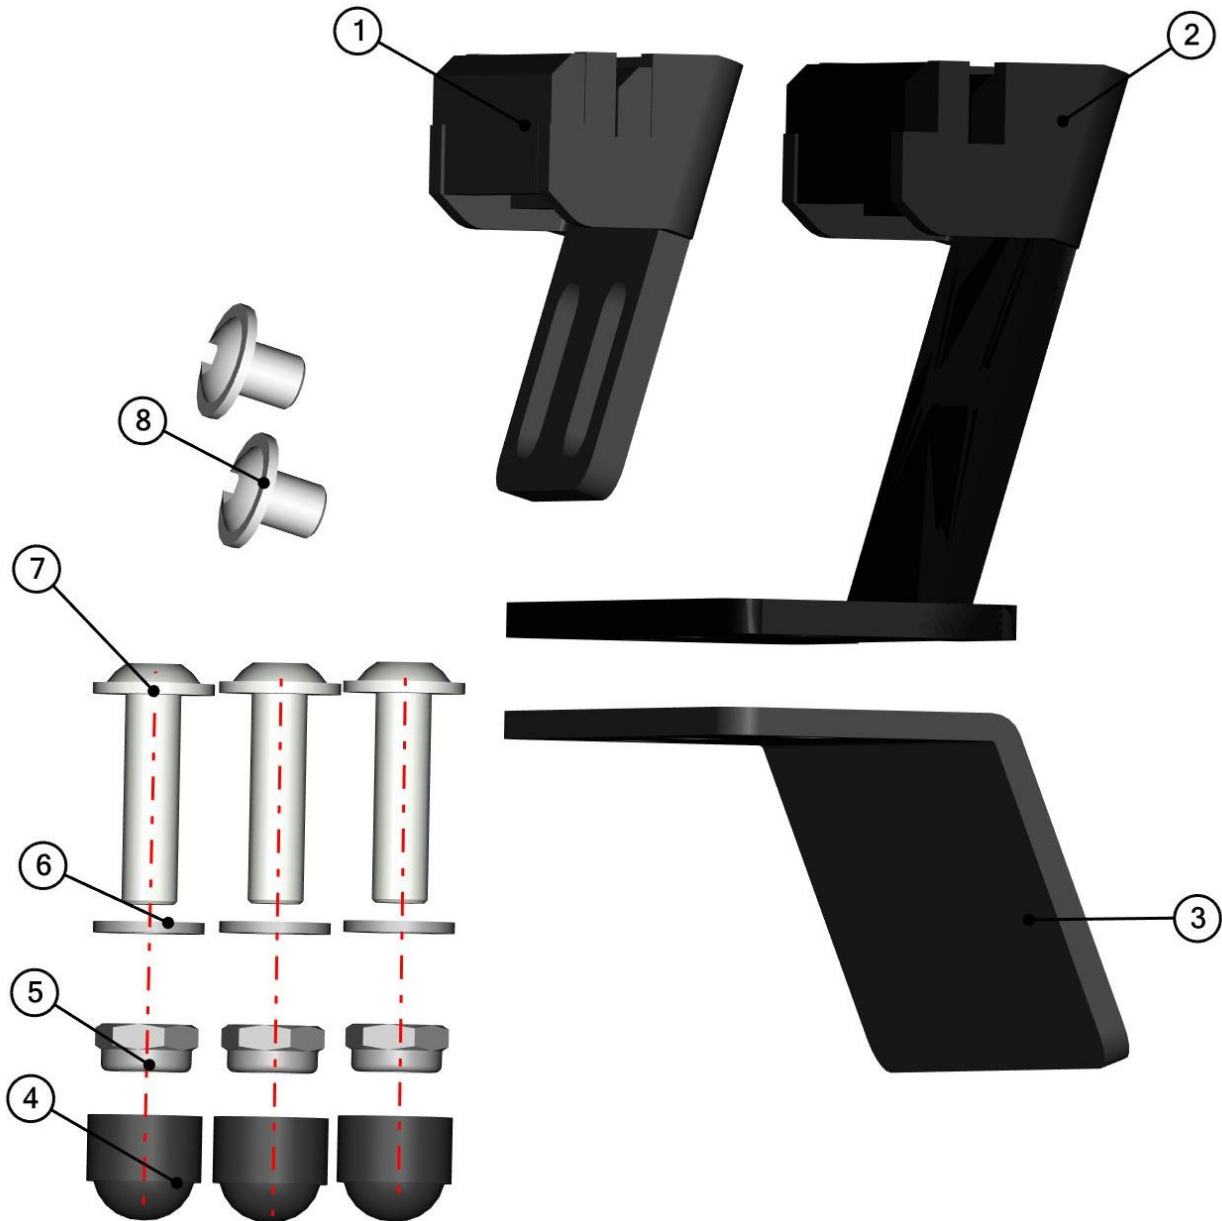

REAR PANEL STOP ASSEMBLY
66S01U01-20M004

18

ID	Catalogue no.	Description	Qty
1	66S01U01-20W009	REAR PANEL STOP	1
2	66S01U01-20W003	REAR PANEL STOP HOLDER	1
3	66S01U01-20-011	REAR PANEL STOP BOTTOM HOLDER	1
4	001309	PLASTIC NUT COVER OK 13	3
5	001388	SELF LOCKING NUT M8	3
6	001387	WASHER 8	3
7	004187	SCREW M8x30	3
8	004461	SCREW M8x20	2