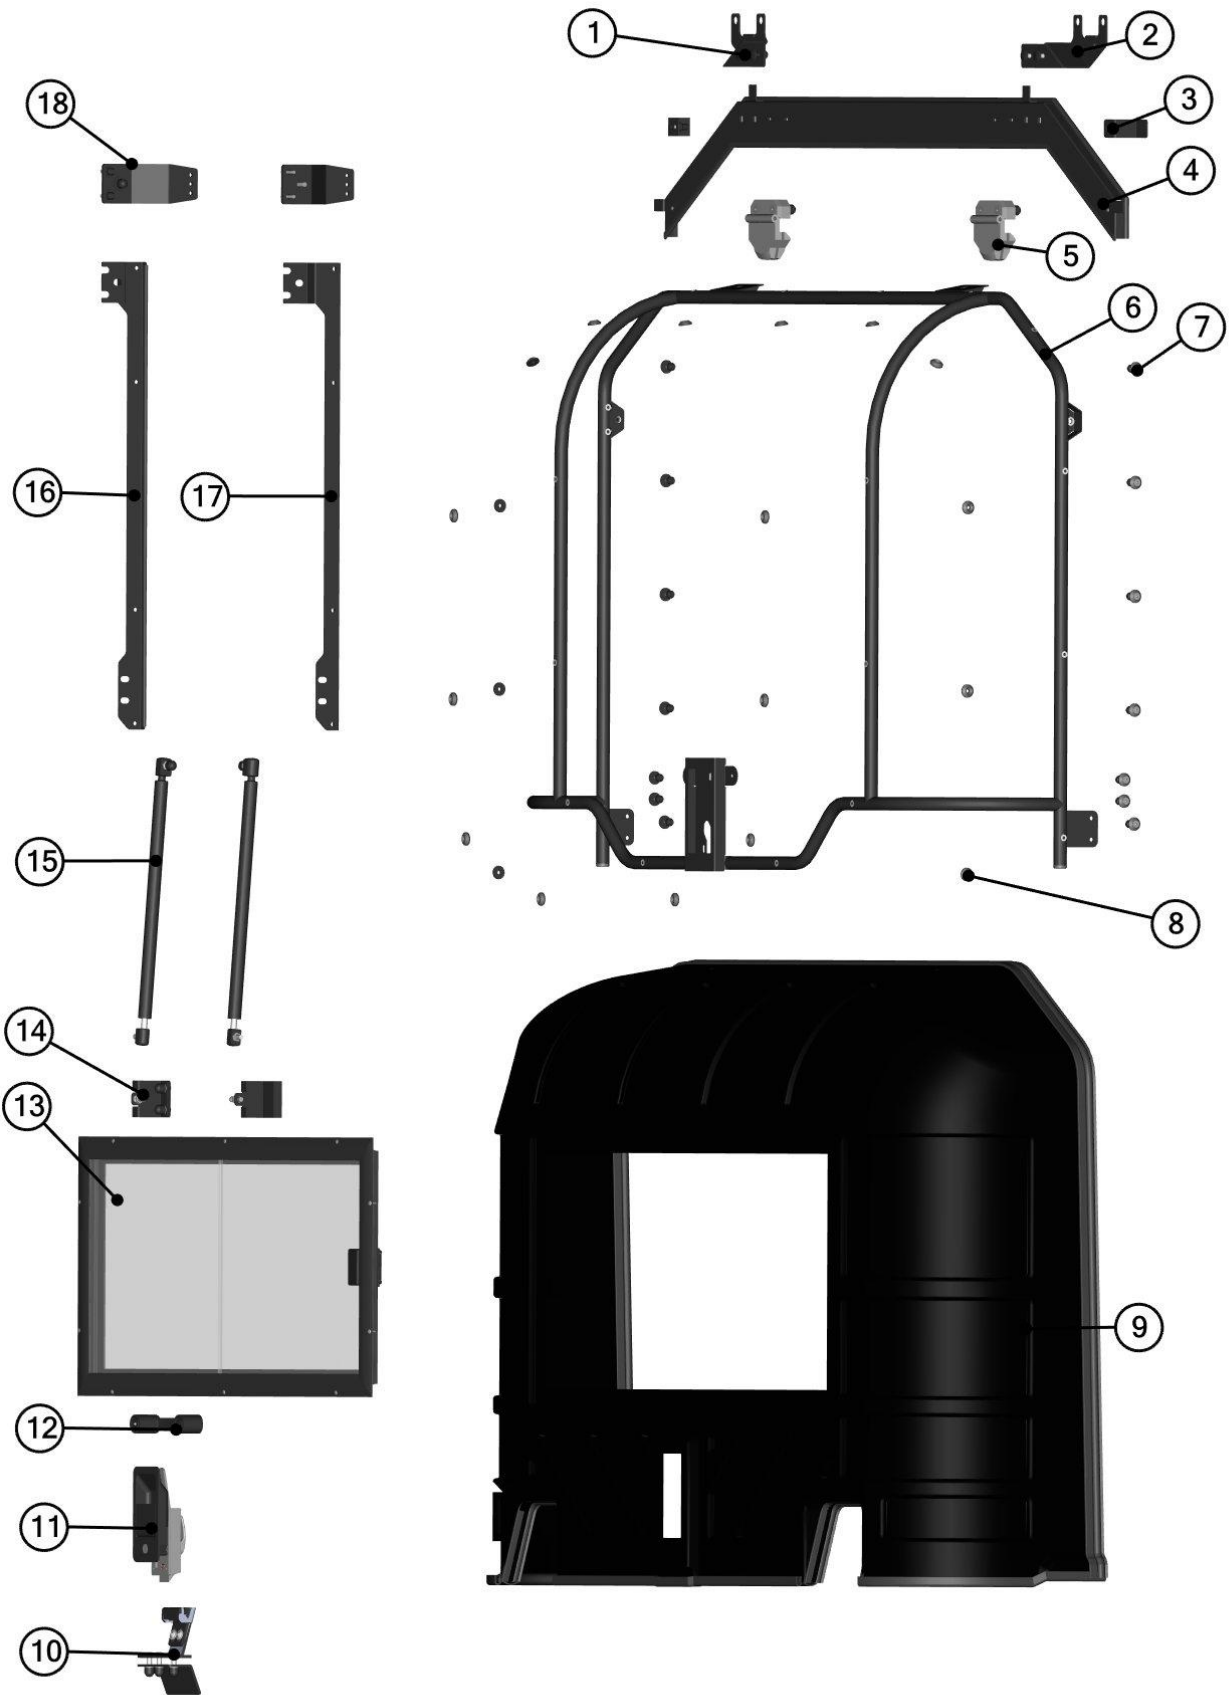

12

ID	Catalogue no.	Description	Qty
1	66S01U01-20M012	LEFT REAR UPPER LEDGE HOLDER ASSEMBLY	1
2	66S01U01-20M007	RIGHT REAR UPPER LEDGE HOLDER ASSEMBLY	1
3	66S01U01-20M006	REAR UPPER LEDGE HOLDER ASSEMBLY	2
4	66S01U01-20M009	REAR UPPER LEDGE ASSEMBLY	1
5	00-10M012	REAR HINGE ASSEMBLY	2
6	66S01U01-20W002	REAR FRAME WELDED	1
7	66S01U01-20M016	REAR SUPPORT FIXING ASSEMBLY	14
8	00-00M020	FIXING ASSEMBLY	20
9	66S01U01-20M002	REAR PANEL WITH SEALING	1
10	66S01U01-20M004	REAR PANEL STOP ASSEMBLY	1
11	66S01U01-20M011	REAR PANEL LOCK ASSEMBLY	1
12	00-40M018	HANDLE	1
13	66S01U01-20M005	REAR WINDOW ASSEMBLY	1
14	66S01U01-20M008	REAR GAS SPRING FRAME HOLDER ASSEMBLY	2
15	66S01U01-20M017	REAR GAS SPRING	2
16	66S01U01-20M014	LEFT REAR SUPPOR LEDGE	1
17	66S01U01-20M013	RIGHT REAR SUPPORT LEDGE	1
18	66S01U01-20M015	REAR GAS SPRING HOLDER	2