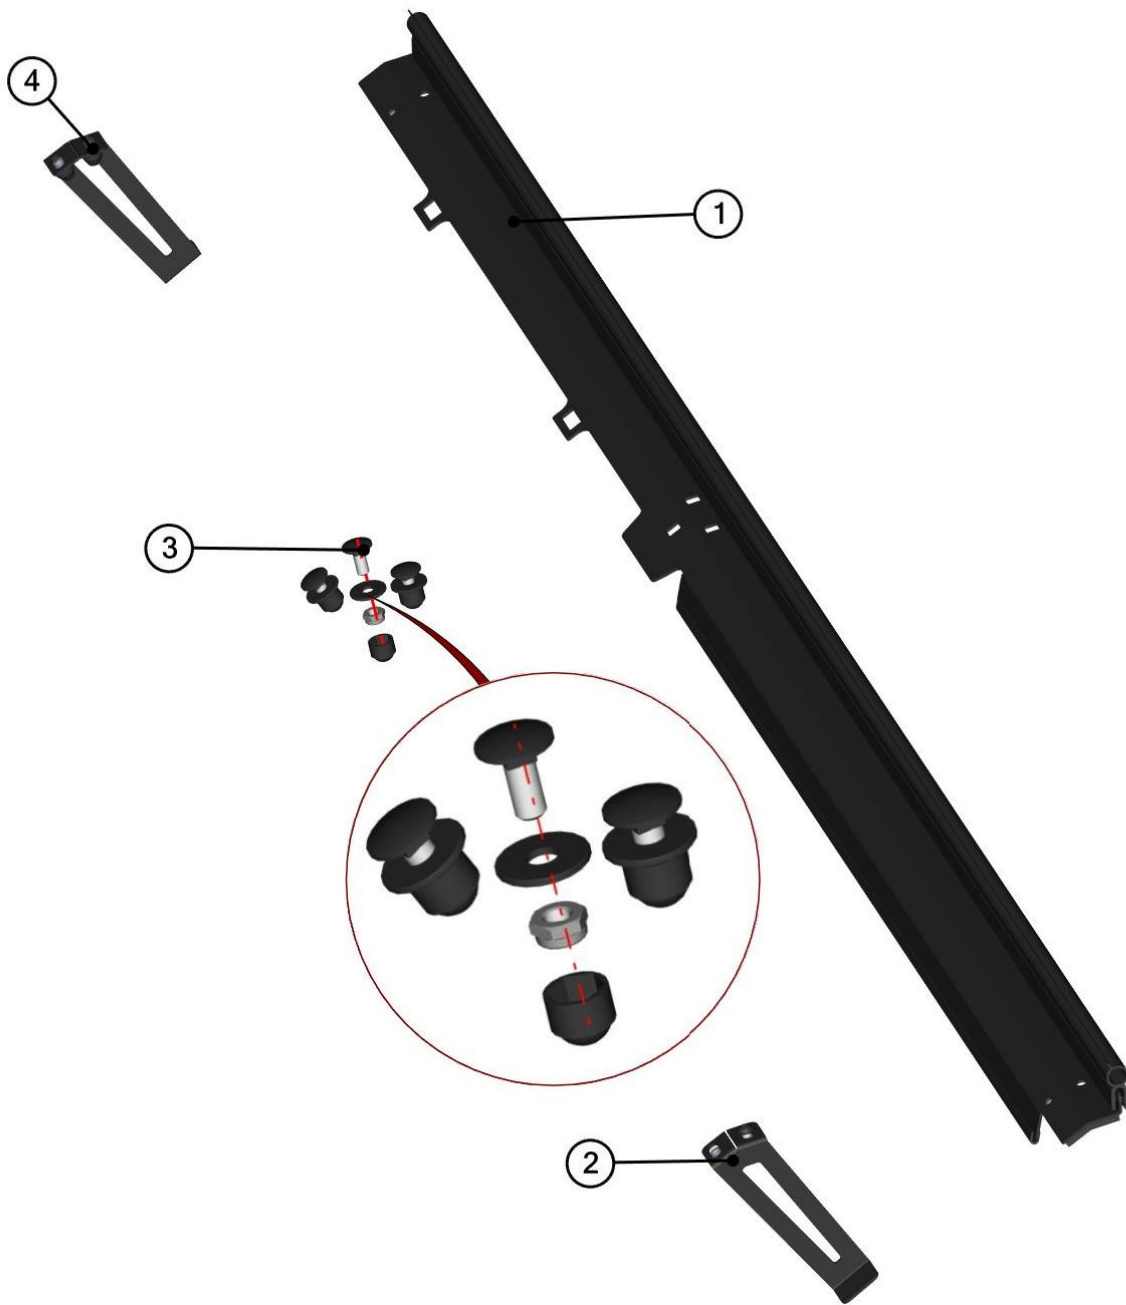

RIGHT TABLE

ID	Catalogue no.	Description	Qty
1	66S01U01-50M018	RIGHT UPPER DOOR LEDGE	1
2	66S01U01-50M016	RIGHT FRONT UPPER DOOR LEDGE HOLDER ASSEMBLY	1
3	00-117U-M006	FIXING ASSEMBLY	3
4	66S01U01-50M019	RIGHT REAR UPPER DOOR LEDGE HOLDER ASSEMBLY	1

LEFT TABLE

ID	Catalogue no.	Description	Qty
1	66S01U01-40M018	RIGHT UPPER DOOR LEDGE	1
2	66S01U01-50M016	LEFT REAR UPPER DOOR LEDGE HOLDER ASSEMBLY	1
3	00-117U-M006	FIXING ASSEMBLY	3
4	66S01U01-50M019	LEFT FRONT UPPER DOOR LEDGE HOLDER ASSEMBLY	1