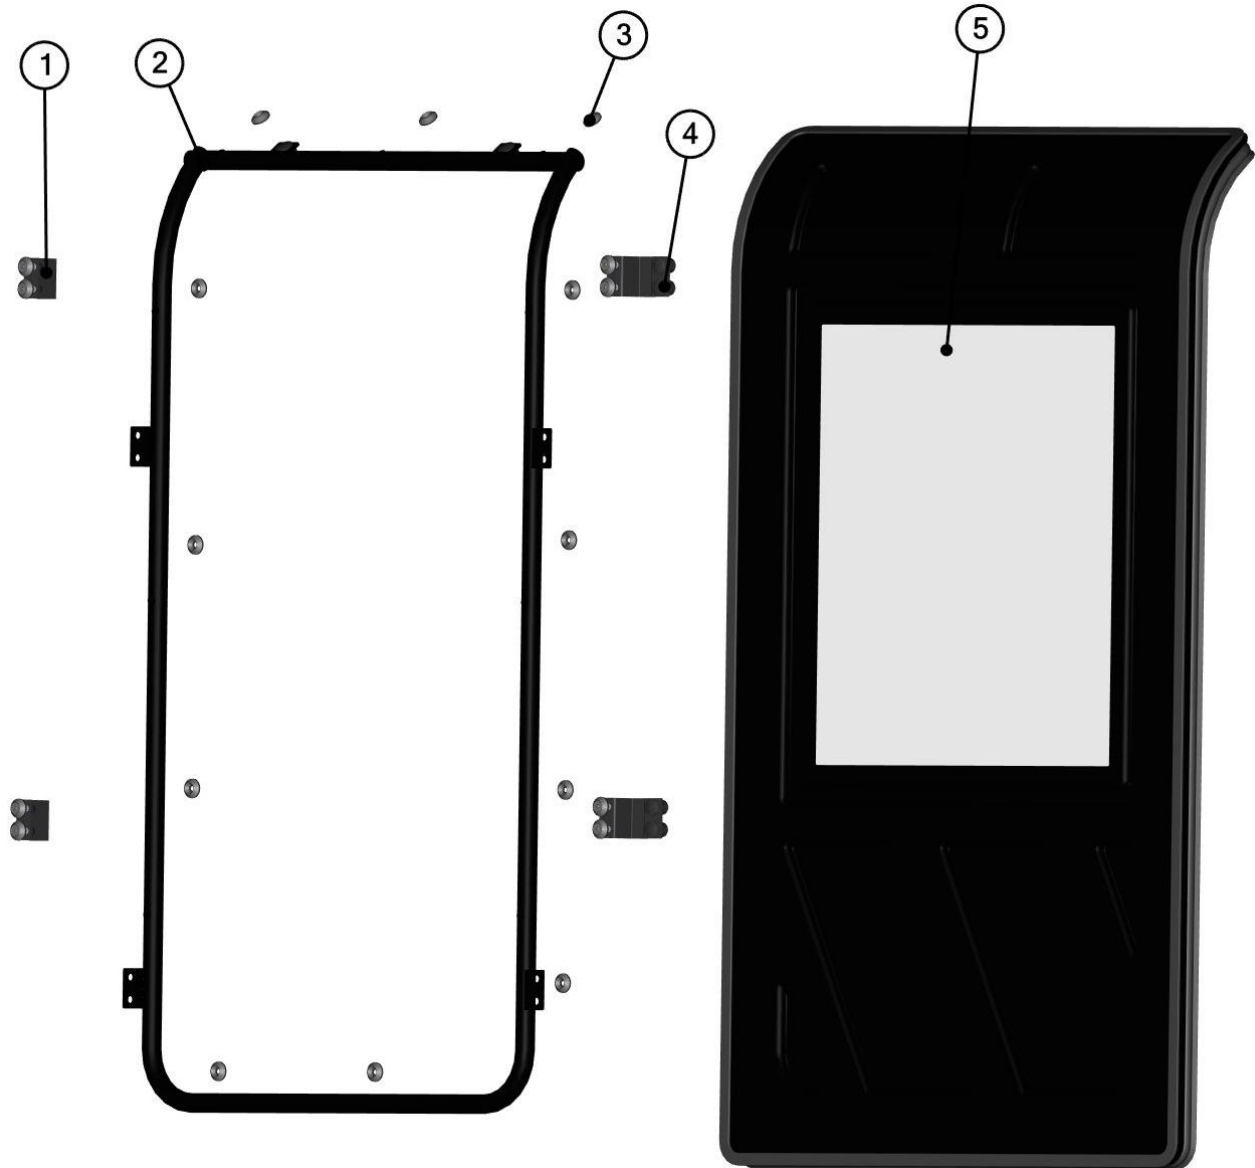

RIGHT TABLE

ID	Catalogue no.	Description	Qty
1	66S01U01-50M021	REAR DOOR HOLDER ASSEMBLY	2
2	66S01U01-50W008	RIGHT REAR DOOR FRAME WELDED	1
3	00-00M020	FIXING ASSEMBLY	12
4	66S01U01-50M020	REAR DOOR HOLDER (BASE) ASSEMBLY	2
5	66S01U01-50M007	RIGHT REAR DOOR PANEL	1

LEFT TABLE

ID	Catalogue no.	Description	Qty
1	66S01U01-50M021	REAR DOOR HOLDER ASSEMBLY	2
2	66S01U01-40W008	LEFT REAR DOOR FRAME WELDED	1
3	00-00M020	FIXING ASSEMBLY	12
4	66S01U01-50M020	REAR DOOR HOLDER (BASE) ASSEMBLY	2
5	66S01U01-40M007	LEFT REAR DOOR PANEL	1