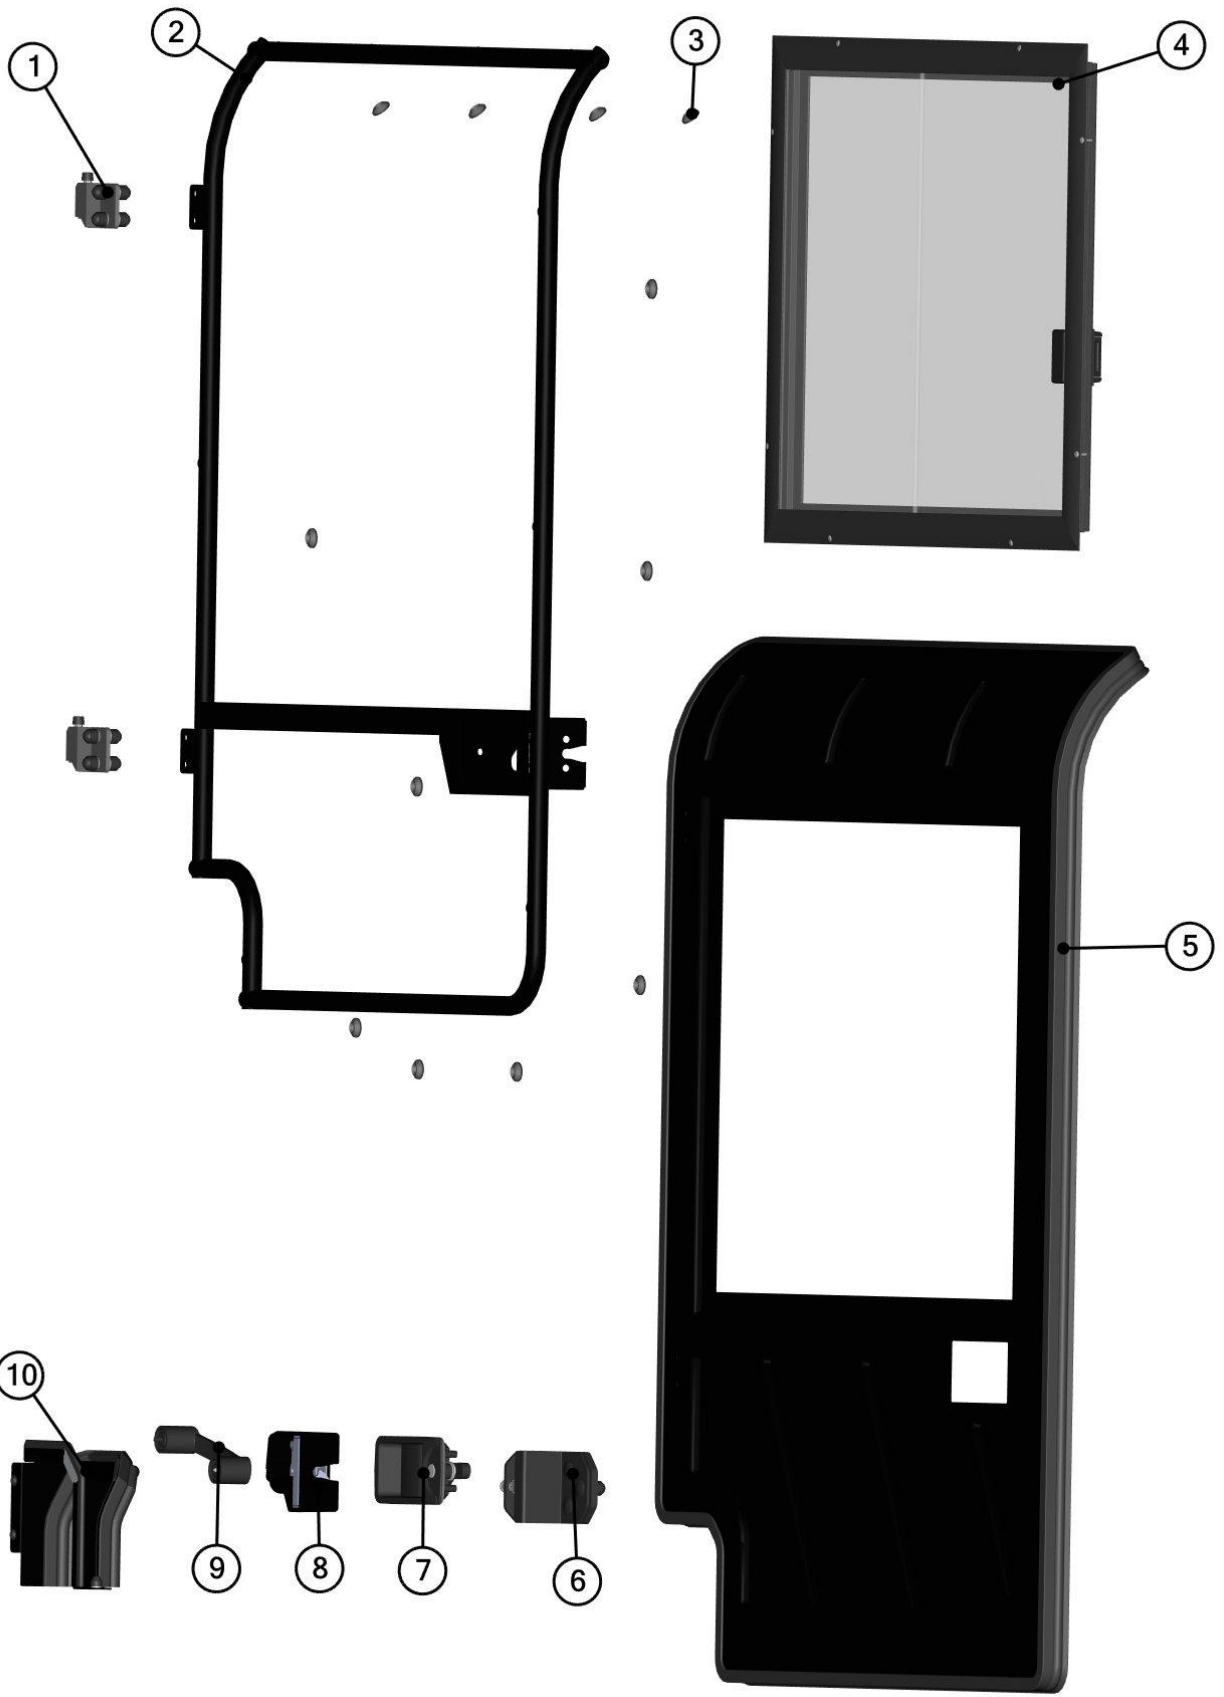

41

RIGHT TABLE

ID	Catalogue no.	Description	Qty
1	00-105U-M003	RIGHT DOOR HINGE ASSEMBLY	2
2	66S01U01-50W002	RIGHT FRONT DOOR FRAME WELDED	1
3	00-00M020	FIXING ASSEMBLY	12
4	66S01U01-50M006	RIGHT FRONT WINDOW ASSEMBLY	1
5	66S01U01-50M002	RIGHT FRONT DOOR PANEL	1
6	66S01U01-50M012	FRONT DOOR STOP ASSEMBLY	1
7	000841	OUTER DOOR LOCK	1
8	00-50M019	RIGHT INNER DOOR LOCK	1
9	00-40M018	HANDLE	1
10	66S01U01-50M009	GAS TANK COVER ASSEMBLY	1

LEFT TABLE

ID	Catalogue no.	Description	Qty
1	00-105U-M004	LEFT DOOR HINGE ASSEMBLY	2
2	66S01U01-40W002	LEFT FRONT DOOR FRAME WELDED	1
3	00-00M020	FIXING ASSEMBLY	12
4	66S01U01-40M006	LEFT FRONT WINDOW ASSEMBLY	1
5	66S01U01-40M002	LEFT FRONT DOOR PANEL	1
6	66S01U01-50M012	FRONT DOOR STOP ASSEMBLY	1
7	000841	OUTER DOOR LOCK	1
8	00-40M019	LEFT INNER DOOR LOCK	1
9	00-40M018	HANDLE	1