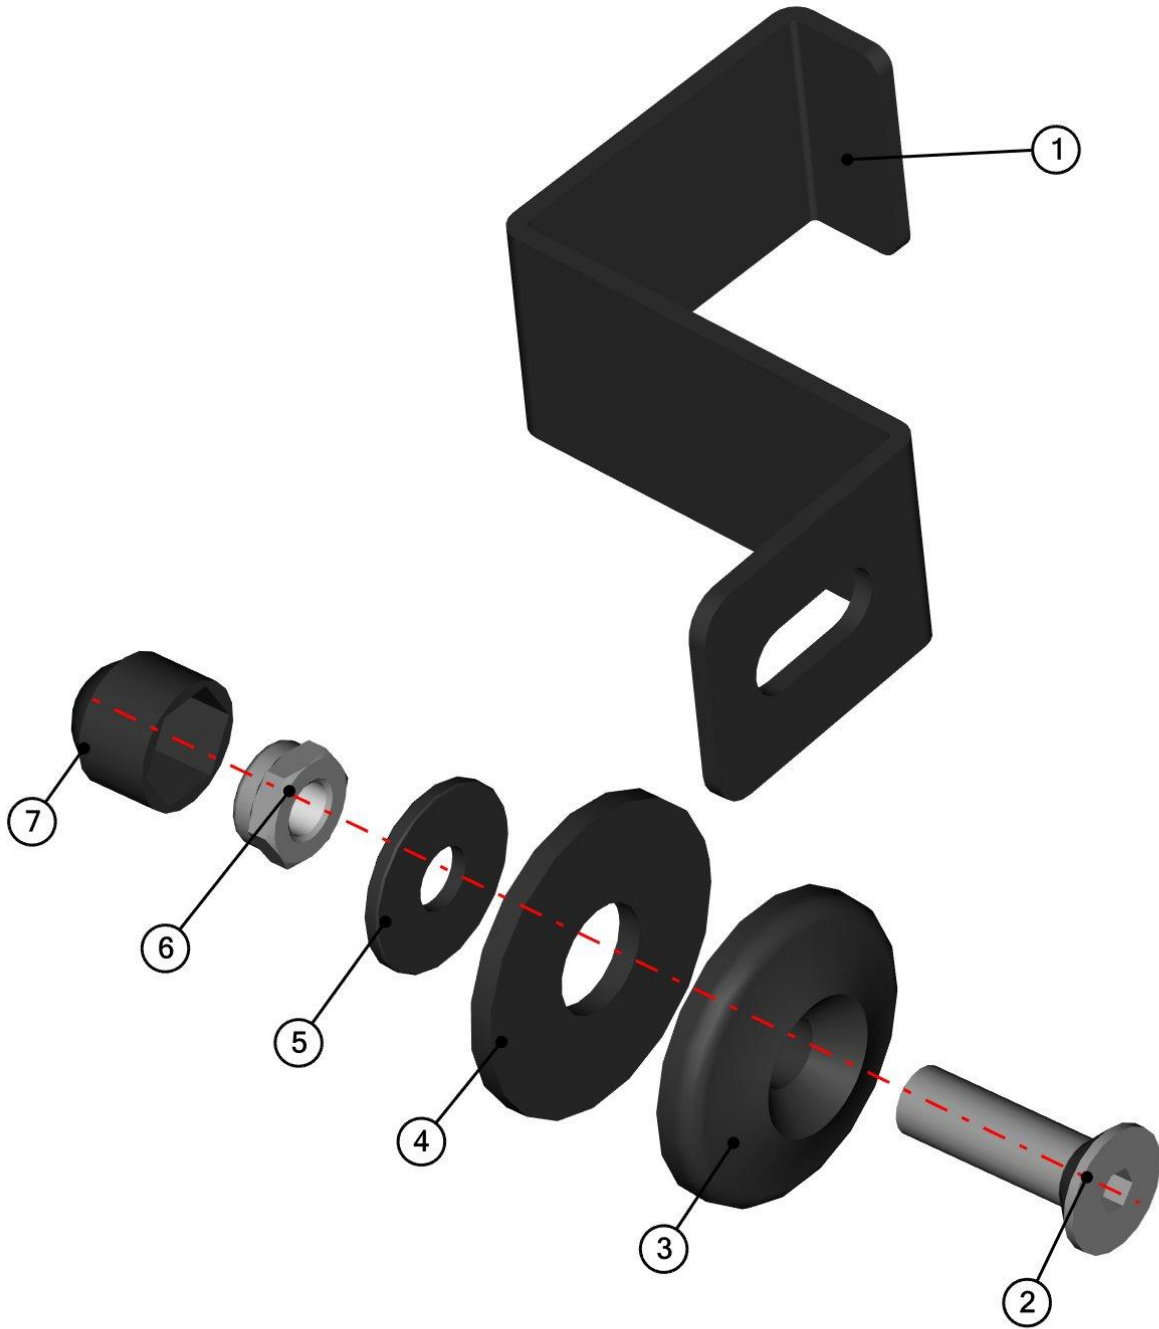

ROOF HOLDER ASSEMBLY
66S01U01-30M002

ID	Catalogue no.	Description	Qty
1	66S01U01-30-004	ROOF HOLDER	1
2	002121	SCREW M8x30	1
3	001429	PLASTIC WASHER	1
4	001428	RUBBER WASHER	1
5	003322	WASHER 8 LARGE	1
6	001388	SELF-LOCKING NUT M8	1
7	001309	PLASTIC NUT COVER OK 13	1