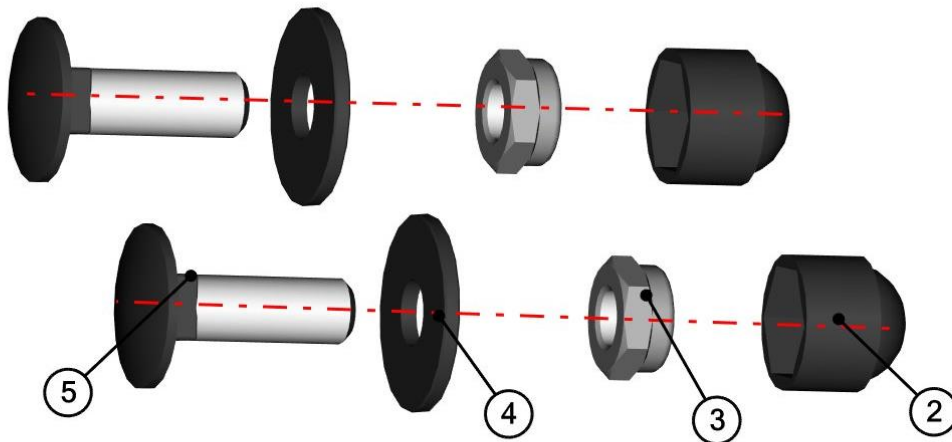

RIGHT REAR UPPER LEDGE HOLDER ASSEMBLY
66S01U01-20M007

ID	Catalogue no.	Description	Qty
1	66S01U01-20W006	RIGHT REAR UPPER LEDGE HOLDER WELDED	1
2	001309	PLASTIC NUT COVER OK 13	2
3	001388	SELF-LOCKING NUT M8	2
4	003322	WASHER 8 LARGE	2
5	003436	SCREW M8x20	2

For the LEFT REAR UPPER LEDGE HOLDER just use 66S01U01-20W008.