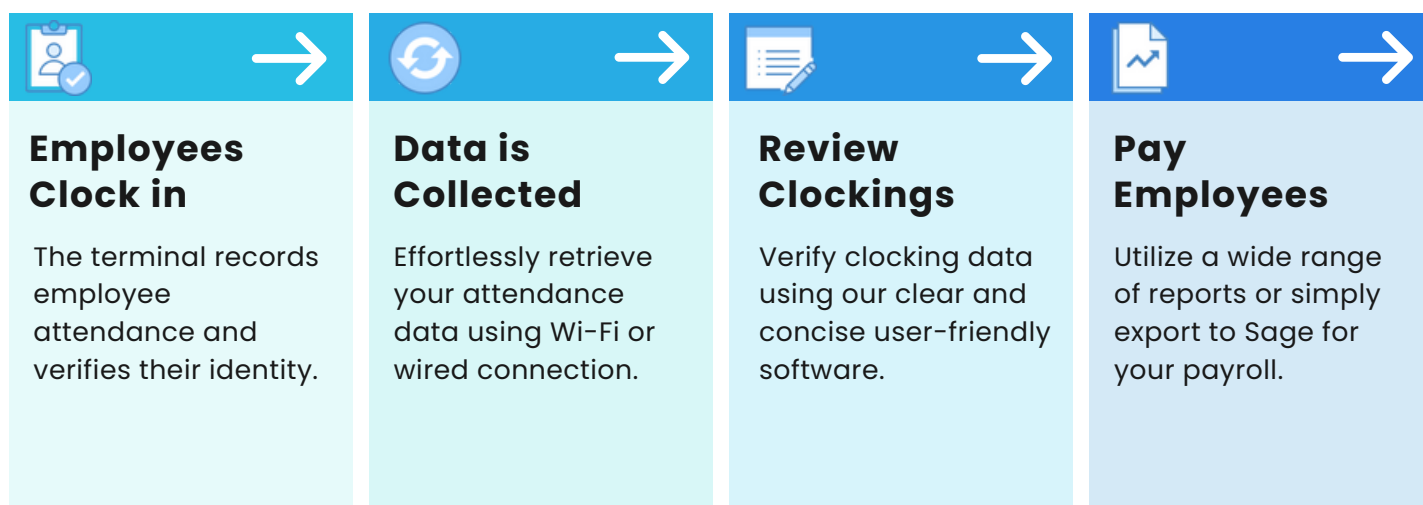

BioTime

Software Features

Flexibility and Simplicity

The BioTime Software is flexible yet easy to use. With a none opinionated approach it can adapt to the majority of use cases and requirements. Since it's launch thousands of businesses have adopted BioTime as a way to simplify their payroll process.

- ✔ Calculates most common types of working rules including lunch breaks and overtime, removing all manual calculations saving time and money
- ✔ Standard or flexible working times for each day of the week may be setup per employee or groups, with easy to follow setup wizards
- ✔ Automatic highlighting of anomalies - lateness, absence, missed clockings, exceeded breaks etc.
- ✔ Advanced leave recording for holidays, sickness, training etc, with the ability to create customised leave types
- ✔ On screen editing of clocking data and automatic re-calculation of hours. (Audit log to show if clockings have been added or altered)
- ✔ Comprehensive reporting suite with detailed and summary reports and ability to export to Microsoft Excel and link to payroll packages

How It All Works

Contact our sales team today for a **free quote**. Our 30 Day Money Back Guarantee allows you to join the **thousands** of businesses saving money on their Employee Management **Completely Risk Free.**