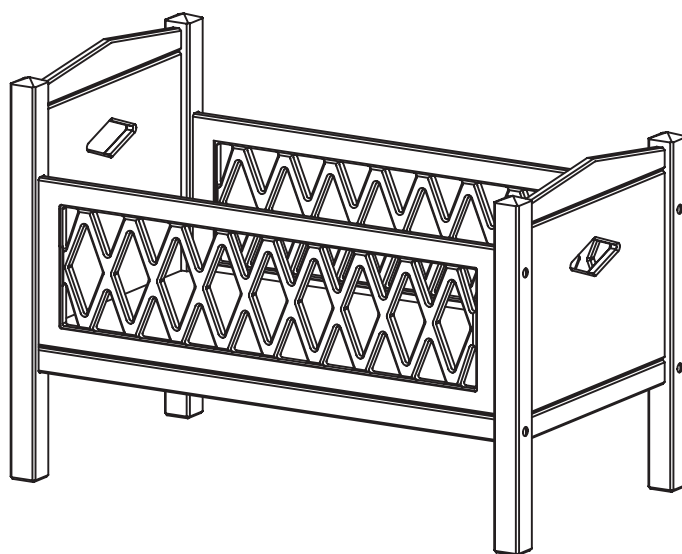

ASSEMBLY GUIDE

968 - HARLEQUIN DOLL'S BED

02 GREY

23 WHITE

38 BLOSSOM PINK

15 BERRY

IMPORTANT, RETAIN FOR FUTURE REFERENCE: READ CAREFULLY

ASSEMBLY GUIDE

MONTAGE

SAMLEVEJLEDNING

MONTERING

PARTS LIST AND TOOLS NEEDED FOR ASSEMBLY

MUST BE ASSEMBLED BY AN ADULT!

1.

2.

3.