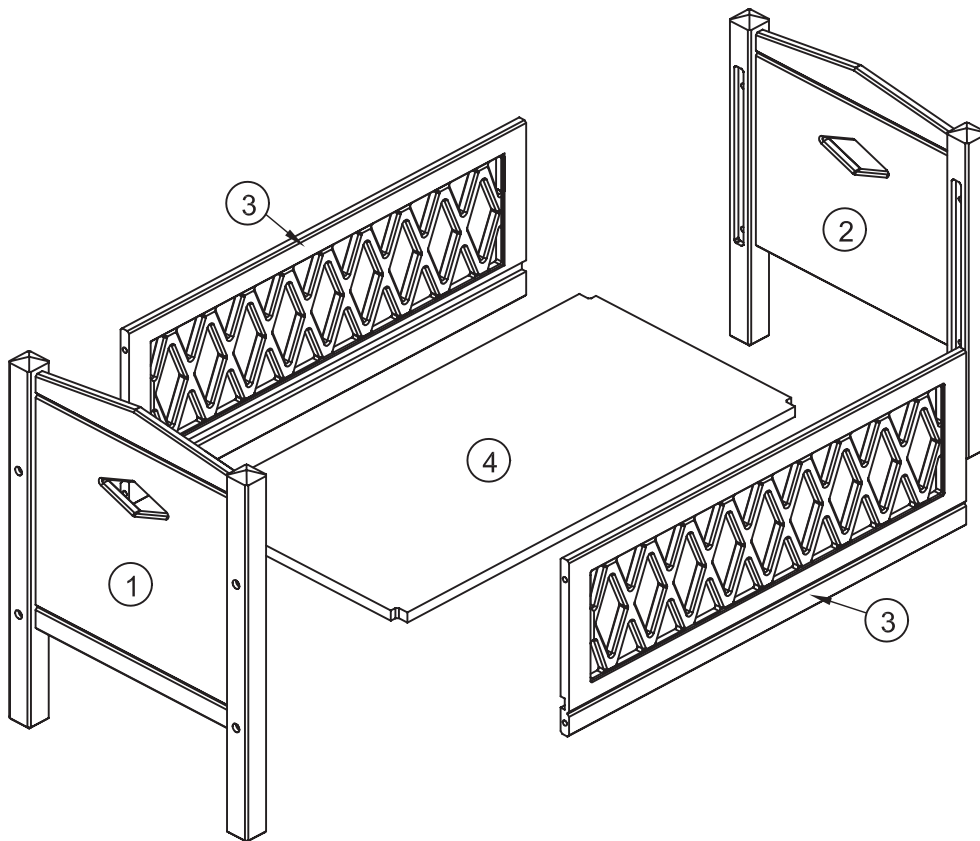

ASSEMBLY GUIDE

968 - HARLEQUIN DOLL'S BED

02 GREY

23 WHITE

38 BLOSSOM PINK

15 BERRY

IMPORTANT, RETAIN FOR FUTURE REFERENCE: READ CAREFULLY

ASSEMBLY GUIDE

MONTAGE

SAMLEVEJLEDNING

MONTERING

PARTS LIST AND TOOLS NEEDED FOR ASSEMBLY

MUST BE ASSEMBLED BY AN ADULT!

1.

2.

3.