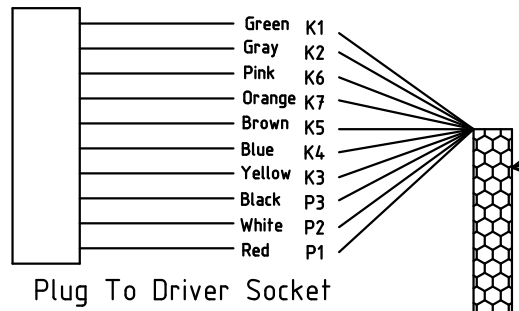

GRANITE MAX-110 CONTROL WIRING SMITHY COMPANY	1500W DRIVER & CONTROL 110-VOLT	DRAWN: DEW	Revision	Page 1 of 2
		APPROVED: DEW	1	
		DATE: 2009-09-17		

Driver Socket

- K1
- K2
- K6
- K7
- K5
- K4
- K3
- P3
- P2
- P1

Wire Bundle

Reversing Switch

Emergency Stop Button
Located Under Relay