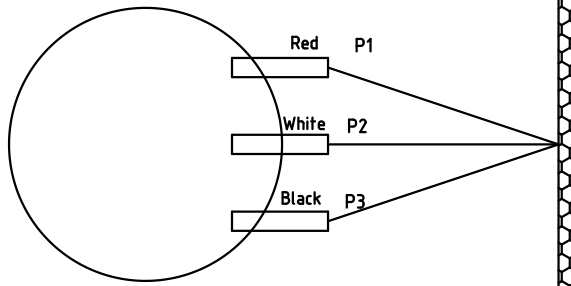

GRANITE MAX-110 CONTROL WIRING SMITHY COMPANY	1500W DRIVER & CONTROL 110-VOLT	DRAWN: DEW	Revision	Page 1 of 2
		APPROVED: DEW	1	
		DATE: 2009-09-17		

Driver Socket

- K1
- K2
- K6
- K7
- K5
- K4
- K3
- P3
- P2
- P1

Wire Bundle

Reversing Switch

Emergency Stop Button
Located Under Relay