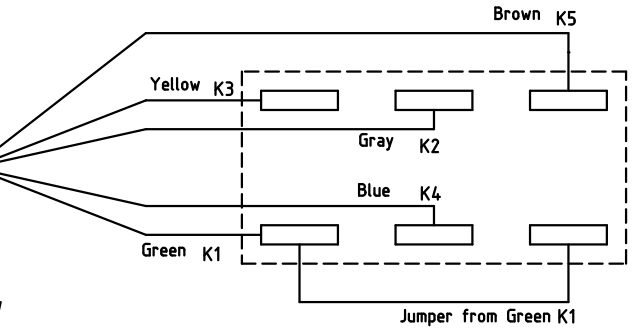

GRANITE MAX-110 CONTROL WIRING SMITHY COMPANY	1500W DRIVER & CONTROL 110-VOLT	DRAWN: DEW	Revision	Page 1 of 2
		APPROVED: DEW	1	
		DATE: 2009-09-17		

Driver Socket

- K1
- K2
- K6
- K7
- K5
- K4
- K3
- P3
- P2
- P1

Wire Bundle

Reversing Switch

Emergency Stop Button
Located Under Relay