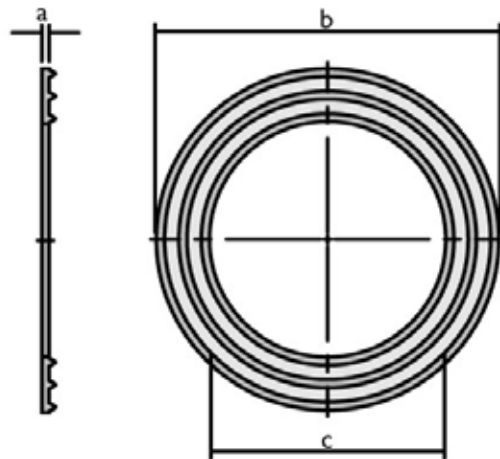

# *TrueFit* FEMALE TANK FITTING WASHERS - RUBBER & LDPE

PRODUCT CODE	a mm	b mm	c mm
SWLR15	2.8	57.0	20.9
SWLR20	2.8	63.5	26.4
SWLR25	3.0	73.2	33.2
SWLR32	3.0	83.5	42.6
SWLR40	3.3	91.3	48.0
SWLR50	3.3	104.2	59.8

PRODUCT CODE	a mm	b mm	c mm
SWLP15	2.8	57.0	20.9
SWLP20	2.8	63.5	26.4
SWLP25	3.0	73.2	33.2
SWLP32	3.0	83.5	42.6
SWLP40	3.3	91.3	48.0
SWLP50	3.3	104.2	59.8

FOR REFERENCE USE ONLY.

WITH OUR POLICY OF CONTINUING PRODUCT DESIGN AND DEVELOPMENT, SPECIFICATIONS, CODE NUMBERS AND ITEMS ARE SUBJECT TO CHANGE WITHOUT NOTICE