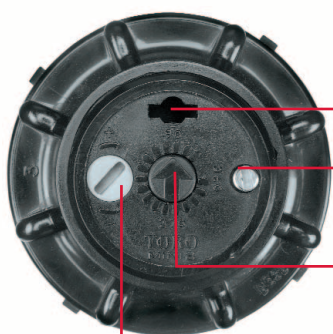

Toro Irrigation Mini 8 Series Rotor

15mm (1/2") Single Stream Rotor

Toro offers the new Mini 8, a 15mm (1/2") gear-drive rotor that provides value.

It serves as the perfect in-between fit for your applications where the landscape is too big for sprays, but too small for a full-size rotor.

When using a 15mm (1/2") rotor, you can water efficiently, thereby saving money (and water).

The cost to irrigate is less per square metre and compared to fixed-sprays, it requires fewer stations to cover an area.

The MINI8-4P comes with 5 nozzles, pops up 95mm and is fully adjustable from the top of the sprinkler.

Combined with the 300 and 340 Series, it gives Toro the most comprehensive range of 5-10m rotors on the Australian market.

Add Mini 8 to your fixed spray and rotor offering and have all the tools you need to irrigate residential and commercial landscapes most efficiently and effectively.

Dry pull – up slot

Radius adjustment screw

Arc indicator

Infinite arc adjustment
From 45° to 360°