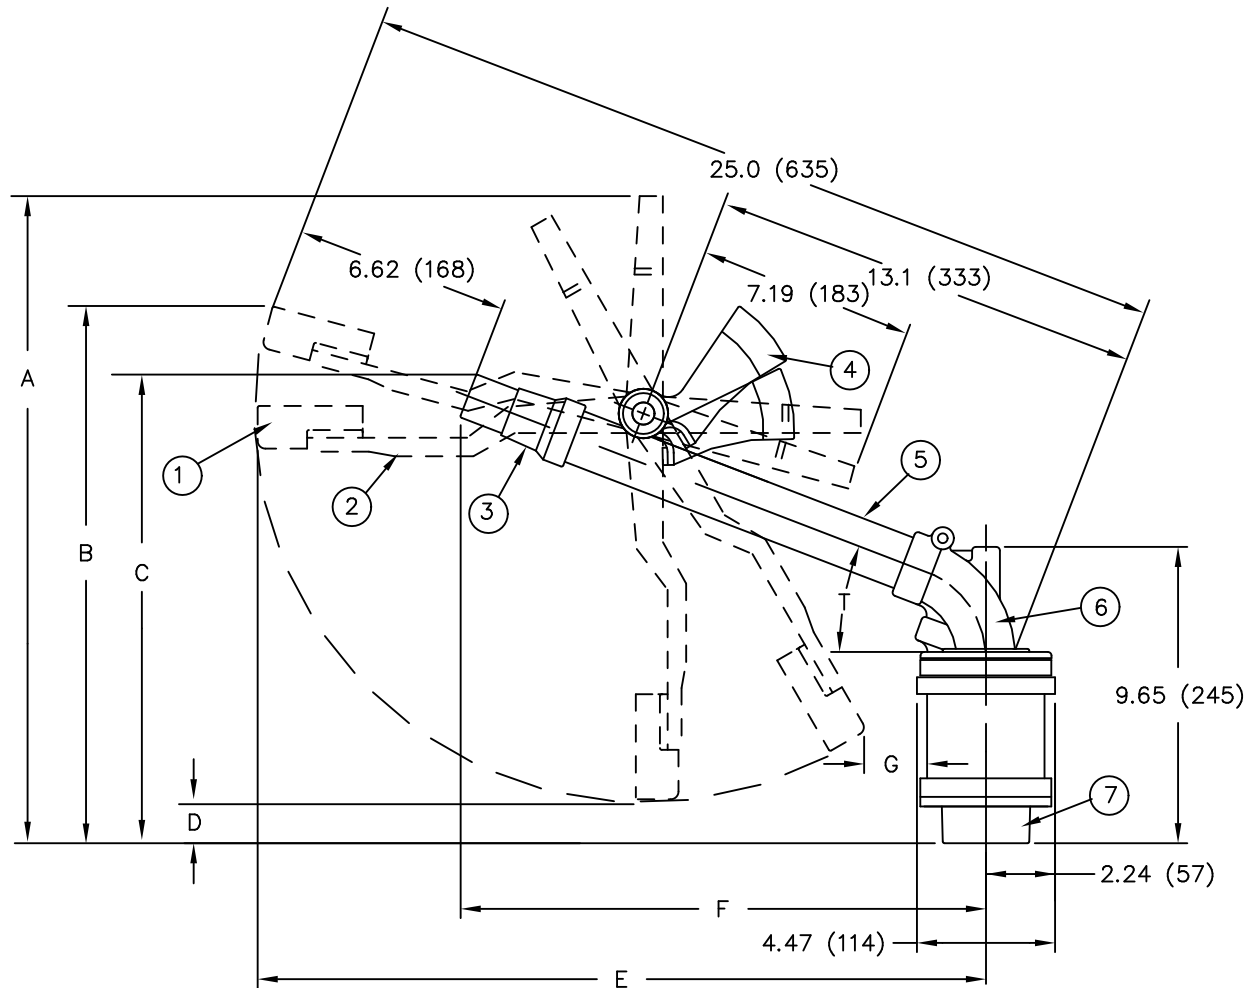

# F100 HD BIG GUN OVERALL DIMENSIONS

NOTE: ALL DIMENSIONS ARE IN INCHES / (MM)

Dimensions						
	18°		21°		24°	
A	20.7	(526)	21.0	(533)	21.3	(541)
B	16.6	(422)	17.2	(437)	17.8	(452)
C	15.9	(404)	16.7	(424)	17.5	(445)
D	.25	(6)	.75	(19)	1.25	(32)
E	23.5	(597)	23.1	(587)	22.7	(577)
F	17.25	(438)	16.75	(425)	16.25	(413)
G	1.63	(41)	1.78	(45)	1.89	(48)

	PART	MATERIAL
1	SPOON	ALUMINUM
2	ARM	ALUMINUM
3	NOZZLE	ALUMINUM
4	COUNTERWEIGHT	CAST IRON
5	RANGE TUBE	ALUMINUM
6	ELBOW	ALUMINUM
7	FLANGE	CAST IRON