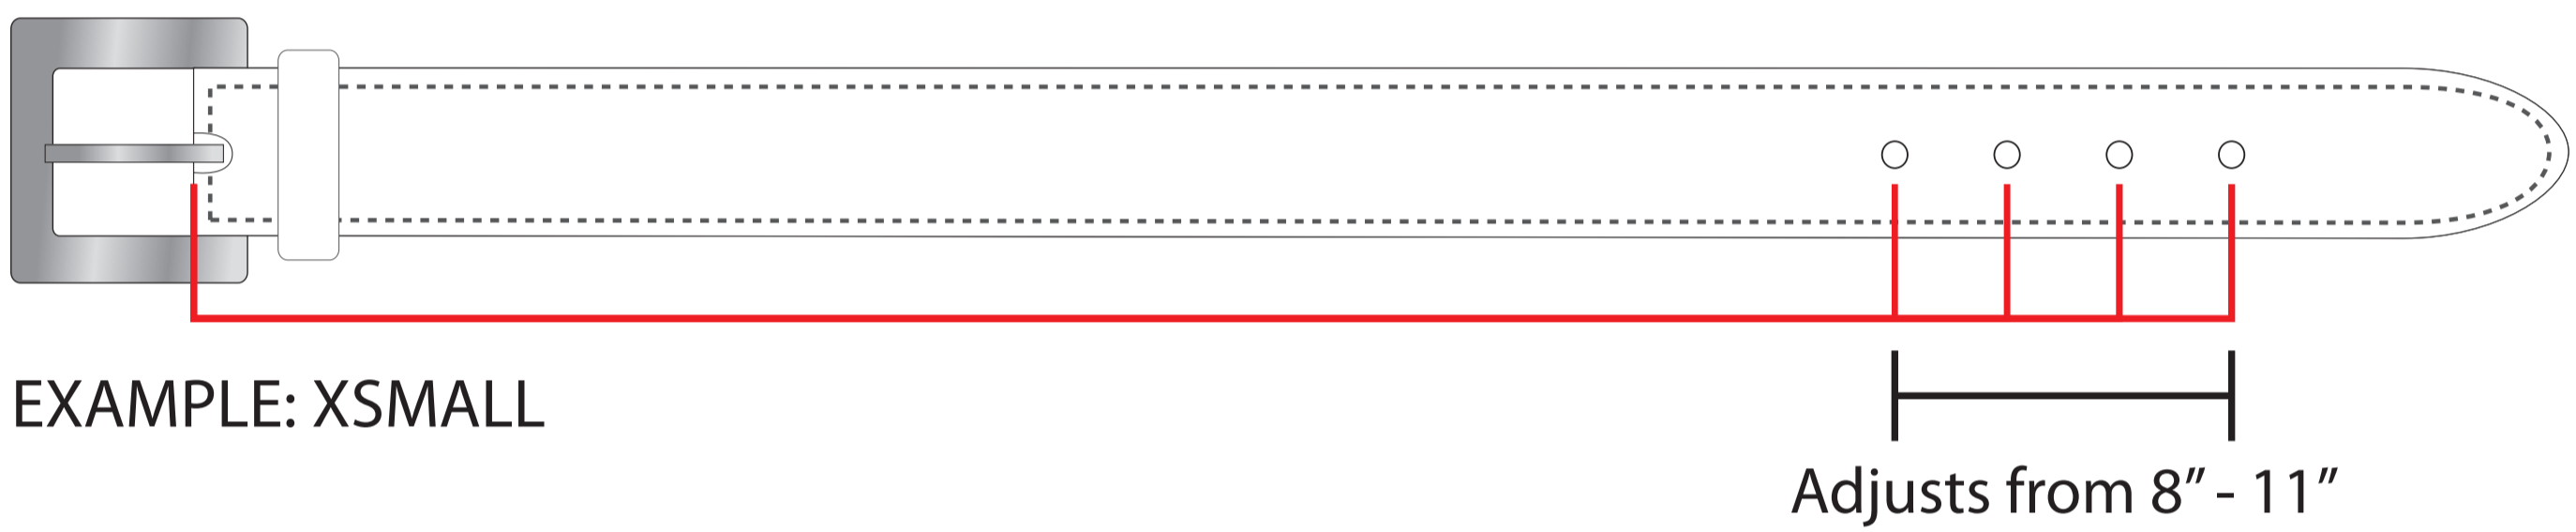

HOW TO MEASURE YOUR PET FOR A COLLAR

Our dimensions reflect our actual product, not your pet's neck size. To determine the proper size for your pet, follow the below instructions. Measure your dog's neck using a cloth measuring tape. The resulting measurement plus 2" is your dog's neck size. The collar should be snug with enough room to fit two fingers between your dog's neck and collar.

TIP

If you don't have a cloth measuring tape, try using a piece of string and then measure the string with a ruler.

COLLARS

SIZE	LENGTH
XS	Adjusts from 8" - 11"
S	Adjusts from 10" - 14"
M	Adjusts from 13.5" - 17.5"
L	Adjusts from 17.5" - 21.5"

HOW TO MEASURE YOUR PET FOR A HARNESS

Our dimensions reflect our actual product, not your pet's neck size. To determine the proper size for your pet, follow the below instructions. Measure your dog's neck using a cloth measuring tape. The resulting measurement plus 2" is your dog's neck size. The collar should be snug with enough room to fit two fingers between your dog's neck and collar.

TIP

If you don't have a cloth measuring tape, try using a piece of string and then measure the string with a ruler.

PROPER FIT

STEP 1

Place and fit the neck portion of the harness around the base of the neck. Use the buckle to secure.