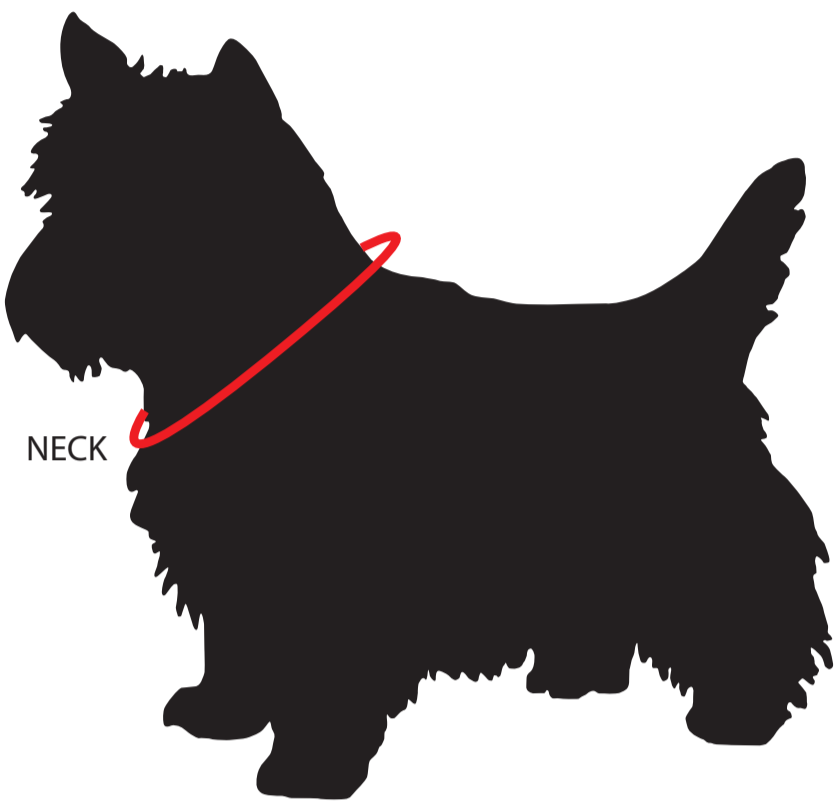

HOW TO MEASURE YOUR PET FOR A COLLAR

Our dimensions reflect our actual product, not your pet's neck size. To determine the proper size for your pet, follow the below instructions. Measure your dog's neck using a cloth measuring tape. The resulting measurement plus 2" is your dog's neck size. The collar should be snug with enough room to fit two fingers between your dog's neck and collar.

TIP

If you don't have a cloth measuring tape, try using a piece of string and then measure the string with a ruler.

COLLARS

SIZE	LENGTH
XS	Adjusts from 8" - 11"
S	Adjusts from 10" - 14"
M	Adjusts from 13.5" - 17.5"
L	Adjusts from 17.5" - 21.5"

HOW TO MEASURE YOUR PET FOR A HARNESS

Our dimensions reflect our actual product, not your pet's neck size. To determine the proper size for your pet, follow the below instructions. Measure your dog's neck using a cloth measuring tape. The resulting measurement plus 2" is your dog's neck size. The collar should be snug with enough room to fit two fingers between your dog's neck and collar.

TIP

If you don't have a cloth measuring tape, try using a piece of string and then measure the string with a ruler.

PROPER FIT

STEP 1

Place and fit the neck portion of the harness around the base of the neck. Use the buckle to secure.