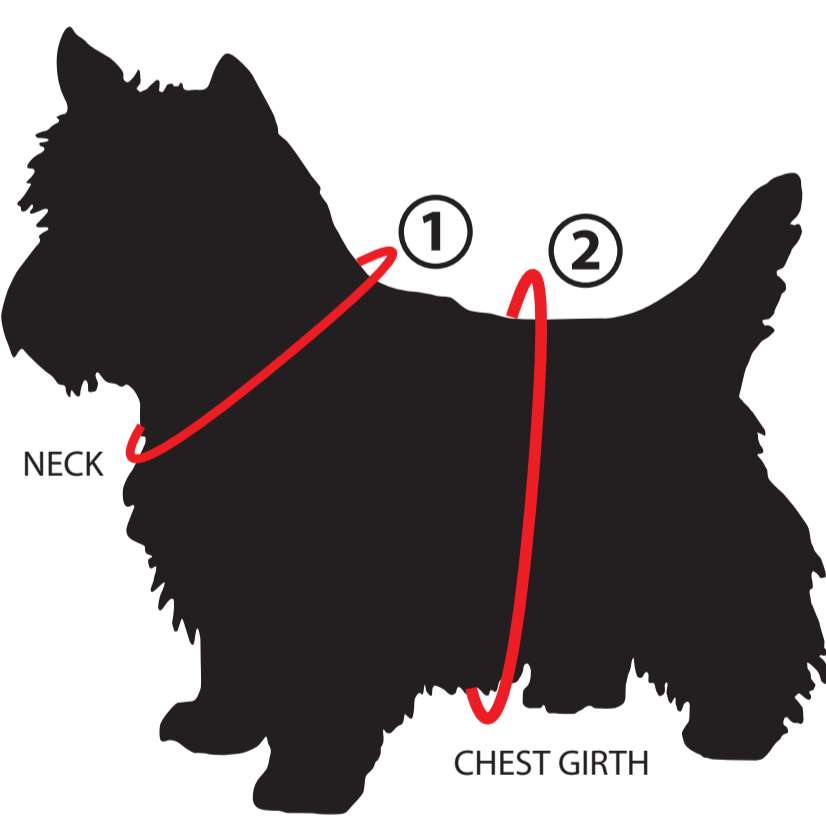

HOW TO MEASURE YOUR PET FOR A COLLAR

Our dimensions reflect our actual product, not your pet's neck size. To determine the proper size for your pet, follow the below instructions. Measure your dog's neck using a cloth measuring tape. The resulting measurement plus 2" is your dog's neck size. The collar should be snug with enough room to fit two fingers between your dog's neck and collar.

TIP

If you don't have a cloth measuring tape, try using a piece of string and then measure the string with a ruler.

COLLARS

SIZE	LENGTH
XS	Adjusts from 8" - 11"
S	Adjusts from 10" - 14"
M	Adjusts from 13.5" - 17.5"
L	Adjusts from 17.5" - 21.5"

HOW TO MEASURE YOUR PET FOR A HARNESS

Our dimensions reflect our actual product, not your pet's neck size. To determine the proper size for your pet, follow the below instructions. Measure your dog's neck using a cloth measuring tape. The resulting measurement plus 2" is your dog's neck size. The collar should be snug with enough room to fit two fingers between your dog's neck and collar.

TIP

If you don't have a cloth measuring tape, try using a piece of string and then measure the string with a ruler.

PROPER FIT

STEP 1

Place and fit the neck portion of the harness around the base of the neck. Use the buckle to secure.