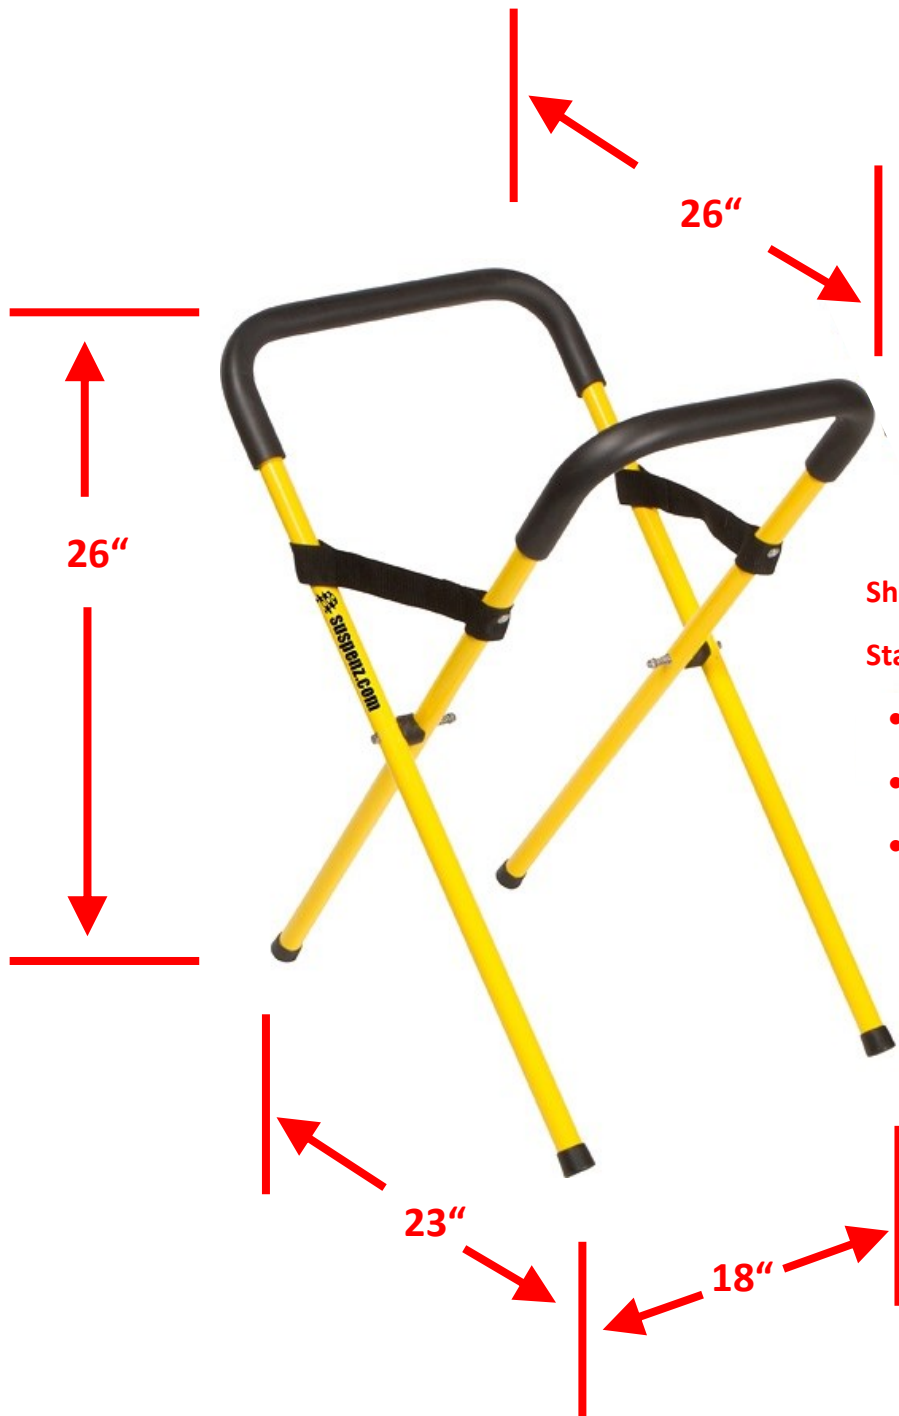

WORK STATION SM Model # 55-0026 DIMENSIONS

Shown with canvas sling removed

Stand folds to

- 36" long
- 18" wide
- 3" deep

Rev. 8/16

SUSPENZ, INC.
8725 ROSWELL ROAD #0-220
ATLANTA GA 30350

CUSTOMER SERVICE: 770-518-0045
FAX: 770-518-8507
WEBSITE: WWW.SUSPENZ.COM