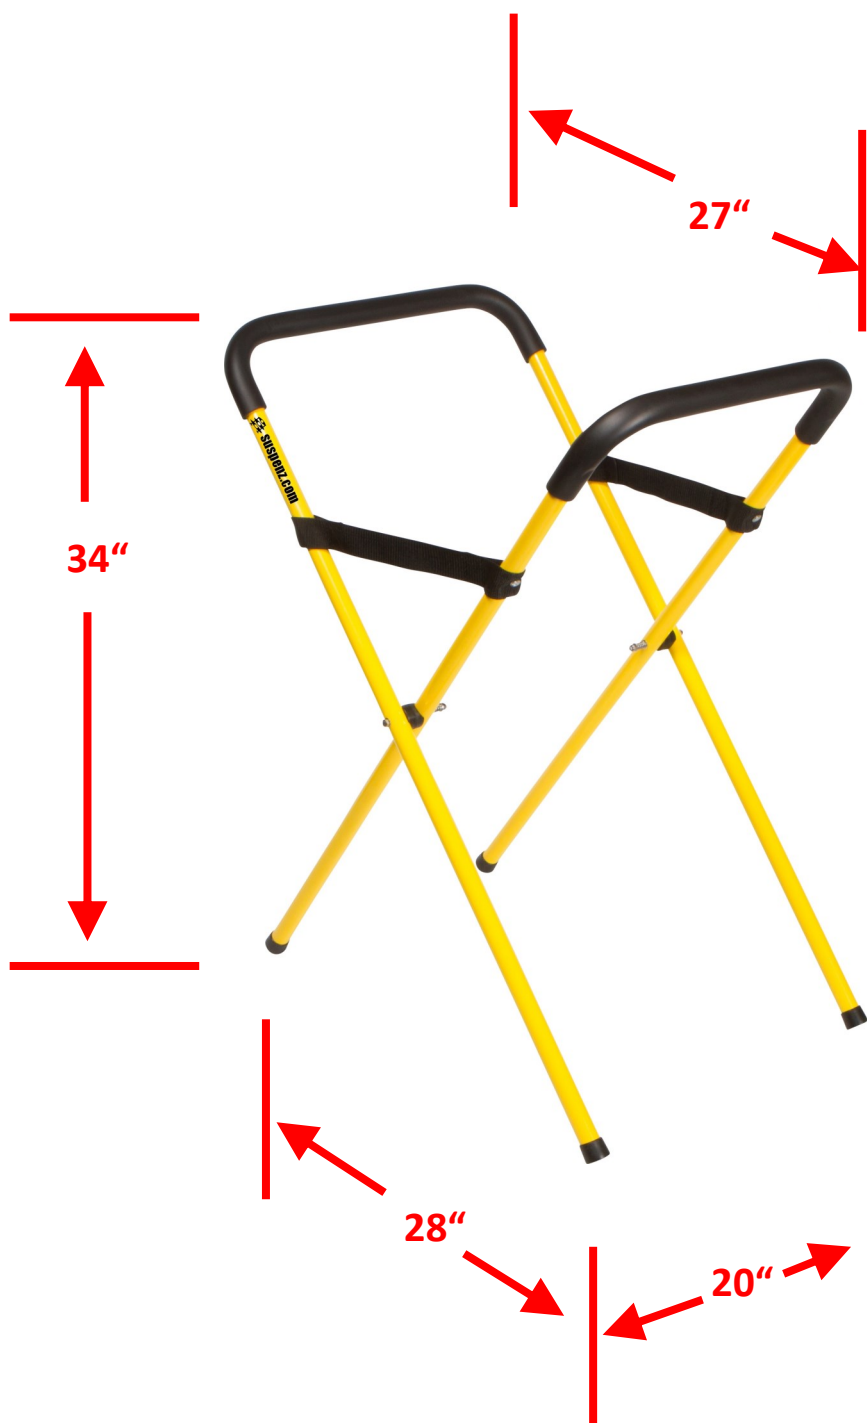

# WORK STATION LG DIMENSIONS Model # 55-0034

Shown with canvas sling removed

Stand folds to

- 44" long
- 20" wide
- 3" deep

Rev. 8/16

SUSPENZ, INC.  
8725 ROSWELL ROAD #0-220  
ATLANTA GA 30350

CUSTOMER SERVICE: 770-518-0045  
FAX: 770-518-8507  
WEBSITE: WWW.SUSPENZ.COM