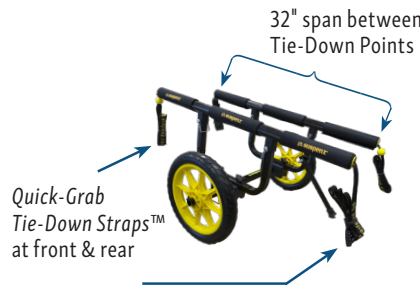

PATENT  
PENDING

12" Quick-Release  
Mag-Lite Airless Wheels  
Outperform All Others!

Beach Wheel Model

Crosswise Bunker Bars

Fits virtually any hull!

Simply Better by Design™

32" BUNKER BAR PLATFORM

- ✓ **Bi-Directional:** rotate lengthwise or crosswise for wide or flat loads
- ✓ **Platform Width:** adjust along axle up to 15" apart
- ✓ **Platform Height:** adjust vertically for greater wheel clearance

Haul Virtually Any Hull!

Tunnel • Catamaran • V-Shaped  
Jon Boats • Flat Bottoms • Anything in between!

Bunker Bars Lengthwise

Bunker Bars Crosswise

SecureFit™ TIE-DOWN STRAP SYSTEM

- ✓ **Tie-Down Points** span 32" for superior load stability
- ✓ **4-Point Attachment** prevents rocking & load-shifting
- ✓ **12' Quick-Grab Tie-Down Straps™** always handy & secure through Bunker Bars
- ✓ **Protective Rubber Guards** on Cam Buckles

Multi-purpose cart designed for ease of use & maximum stability!

- No load-shifting: 32" platform & exclusive tie-down strap system stabilize & secure load like no other cart on the market!
- Low-Lift Kickstand™ engineered for least loading effort
- No-rust Aluminum frame
- Load rests on protective foam padding with durable cover
- Fits into included storage bag
- Tool-free assembly

USE ON VIRTUALLY ANY TERRAIN

- 12" Mag-Lite Quick-Release Wheels**
- ✓ Airless No-Flat Tires
  - ✓ 2" wide tread is easy to maneuver
- 12" Beach Quick-Release Wheels**
- ✓ "floats" over packed & loose sand