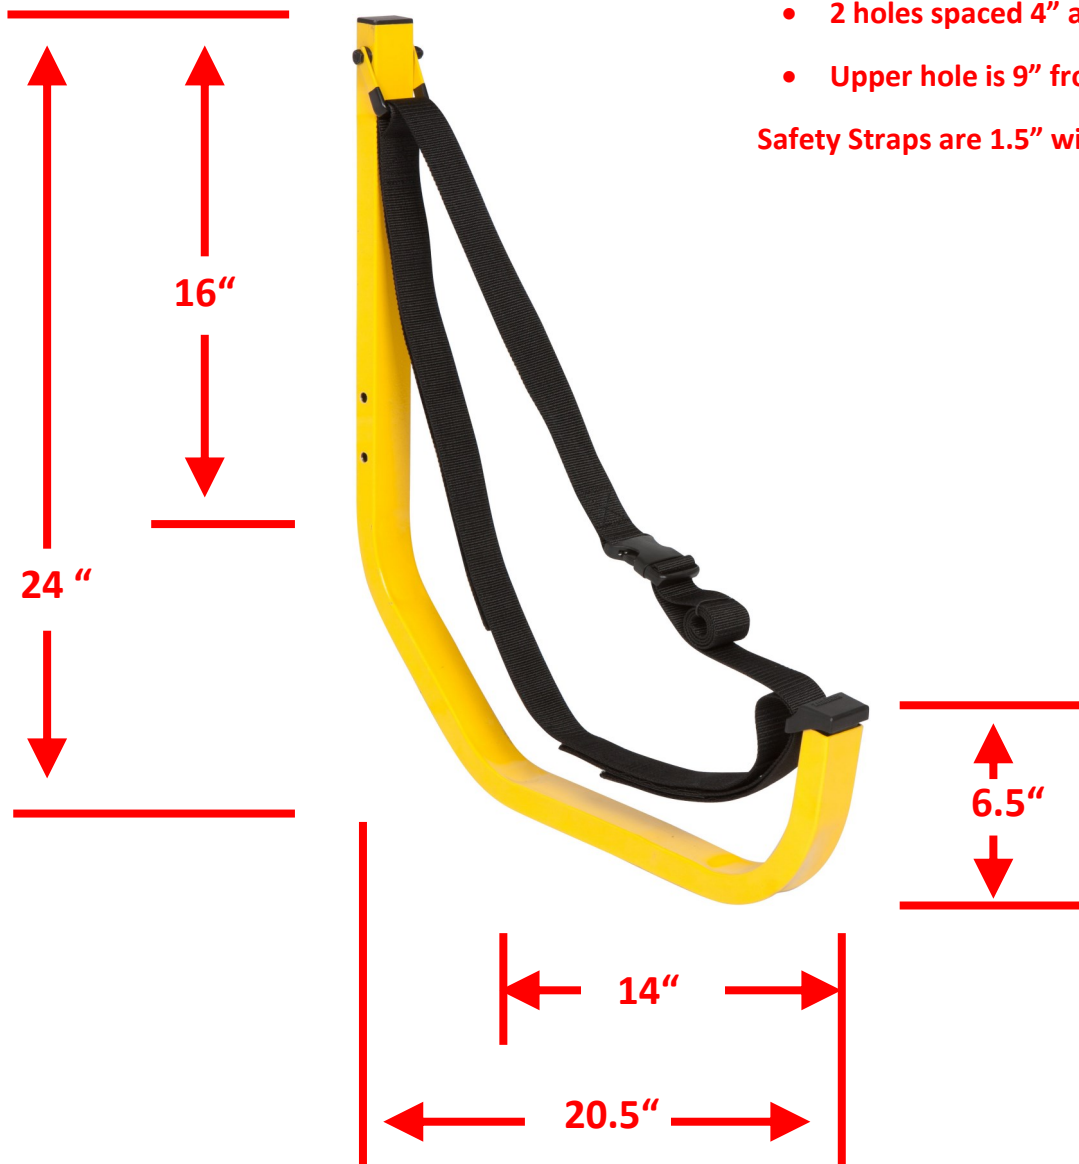

JAY RACK DIMENSIONS

Model # 11-0001

Rev. 8/16

SUSPENZ, INC.
8725 ROSWELL ROAD #0-220
ATLANTA GA 30350

CUSTOMER SERVICE: 770-518-0045
FAX: 770-518-8507
WEBSITE: WWW.SUSPENZ.COM