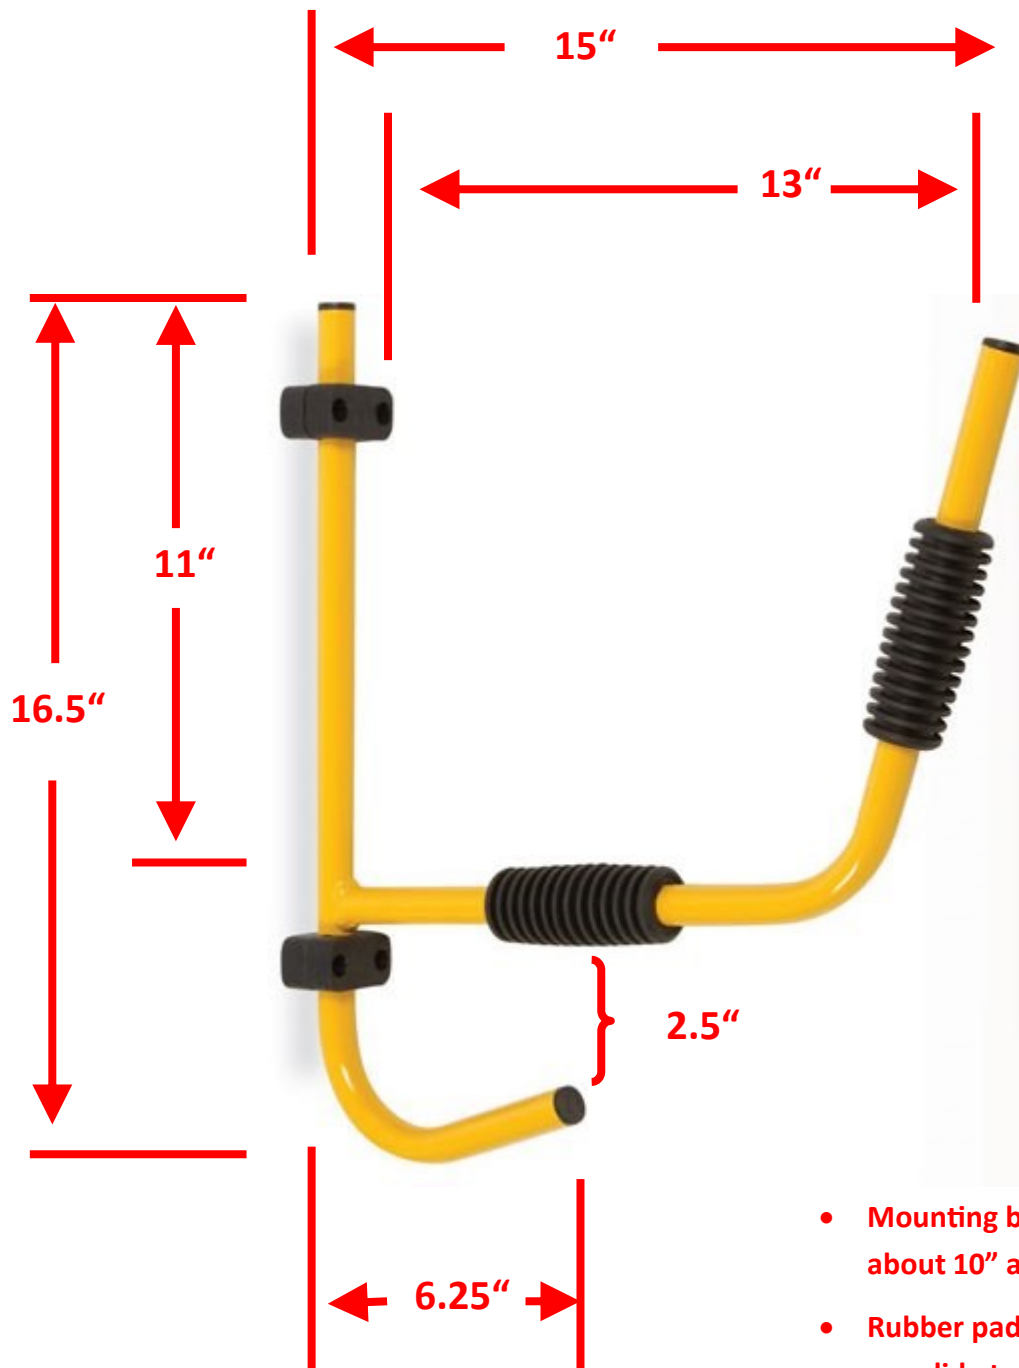

# FOLDING RACK DIMENSIONS

Model # 12-8601

- Mounting brackets are spaced about 10" apart
- Rubber pads are 4" long and can slide to fit boat

Rev. 8/16

SUSPENZ, INC.  
8725 ROSWELL ROAD #0-220  
ATLANTA GA 30350