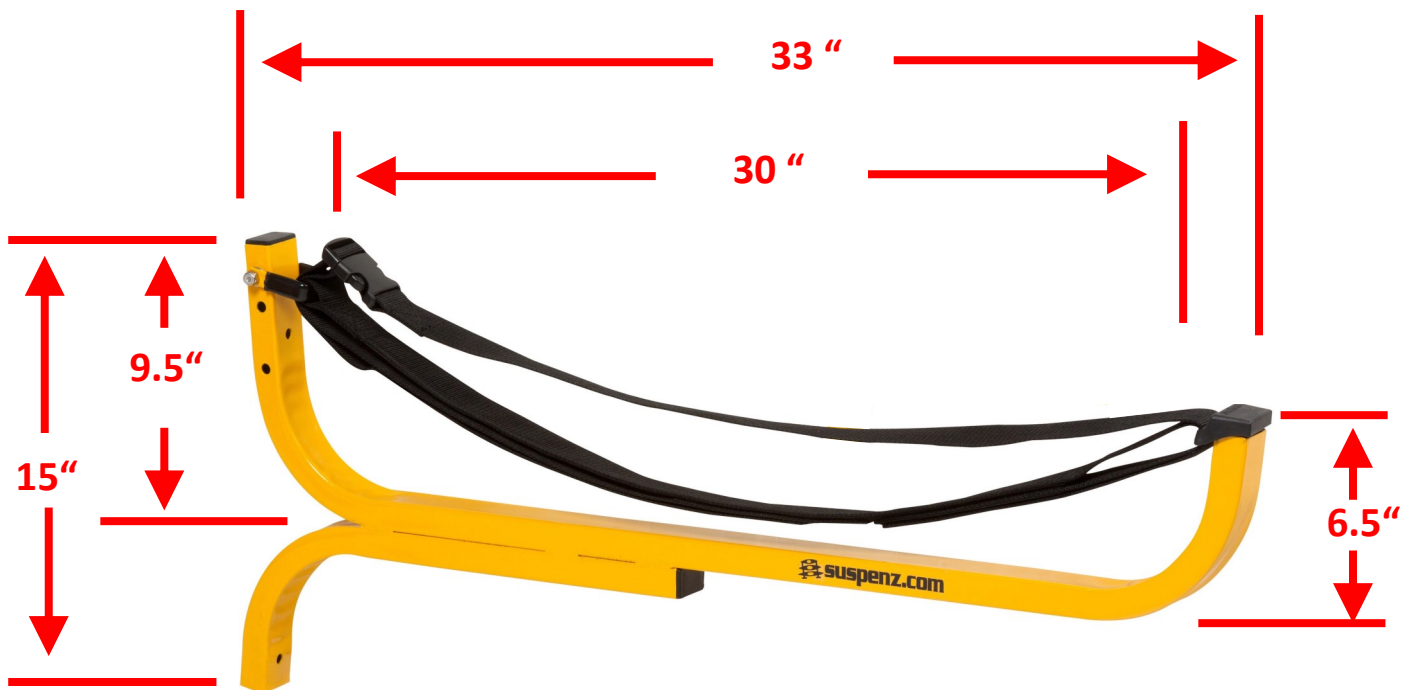

FLAT RACK DIMENSIONS

Model # 11-8801

Model # 12-0104

Mounting Holes

- 2 holes spaced 12" apart
- Upper hole is 2.75" from top

Safety Straps are 1.5" wide

Rev. 8/16

SUSPENZ, INC.
8725 ROSWELL ROAD #0-220
ATLANTA GA 30350