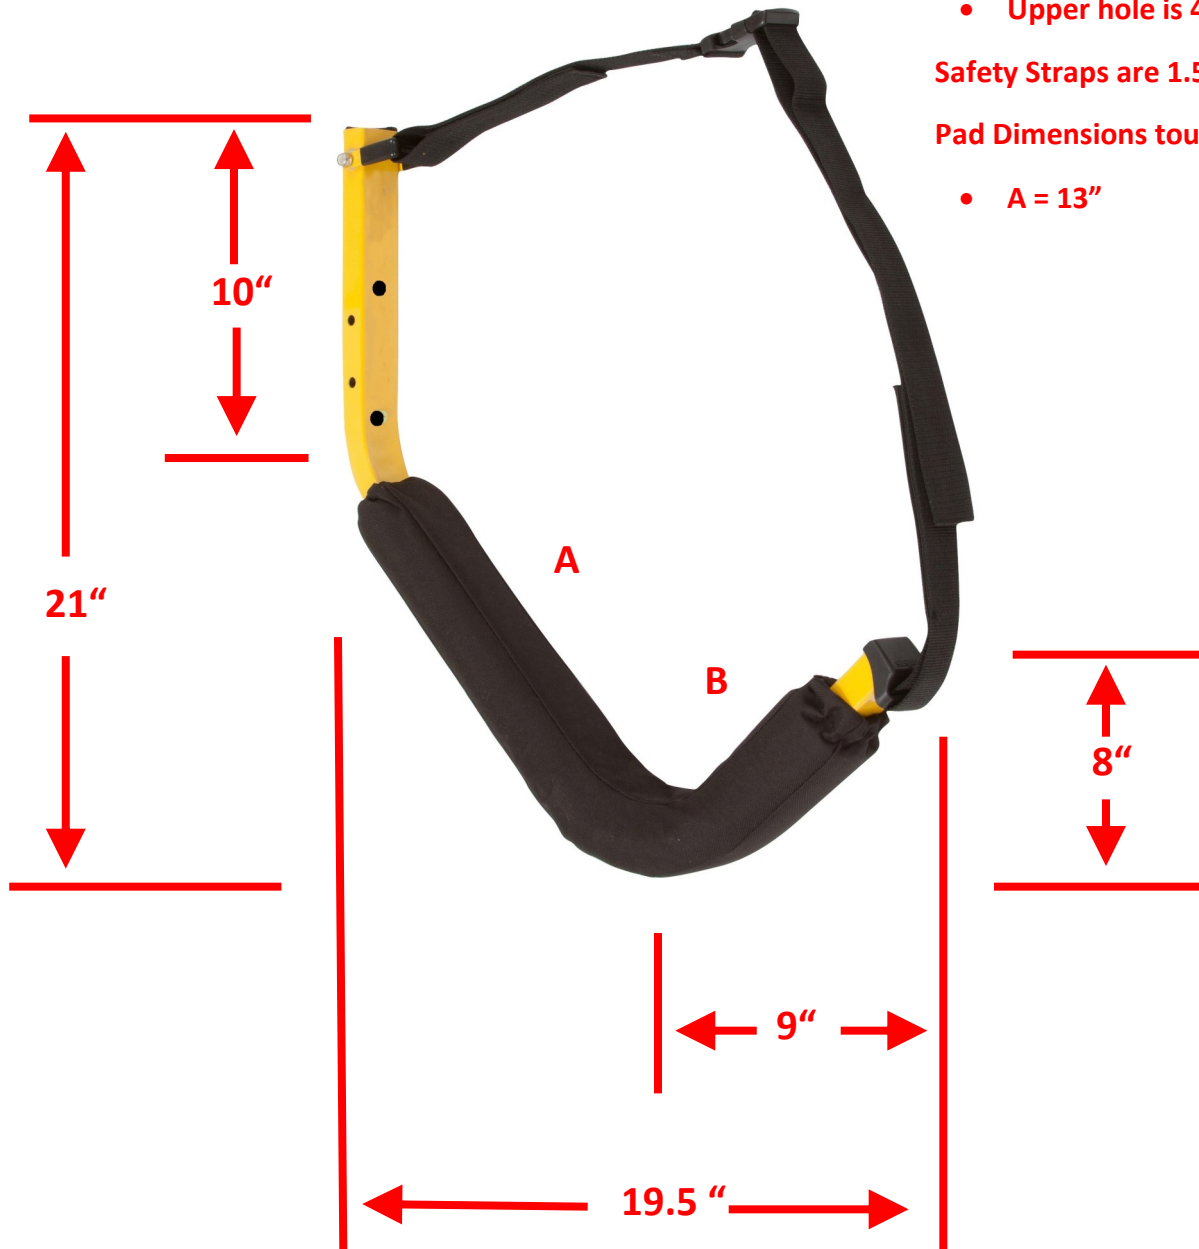

EZ RACK DIMENSIONS

Model # 12-9903

Model # 12-0101

Mounting Holes

- 2 holes spaced 4" apart
- Upper hole is 4.5" from top

Safety Straps are 1.5" wide

Pad Dimensions touching boat

- A = 13"