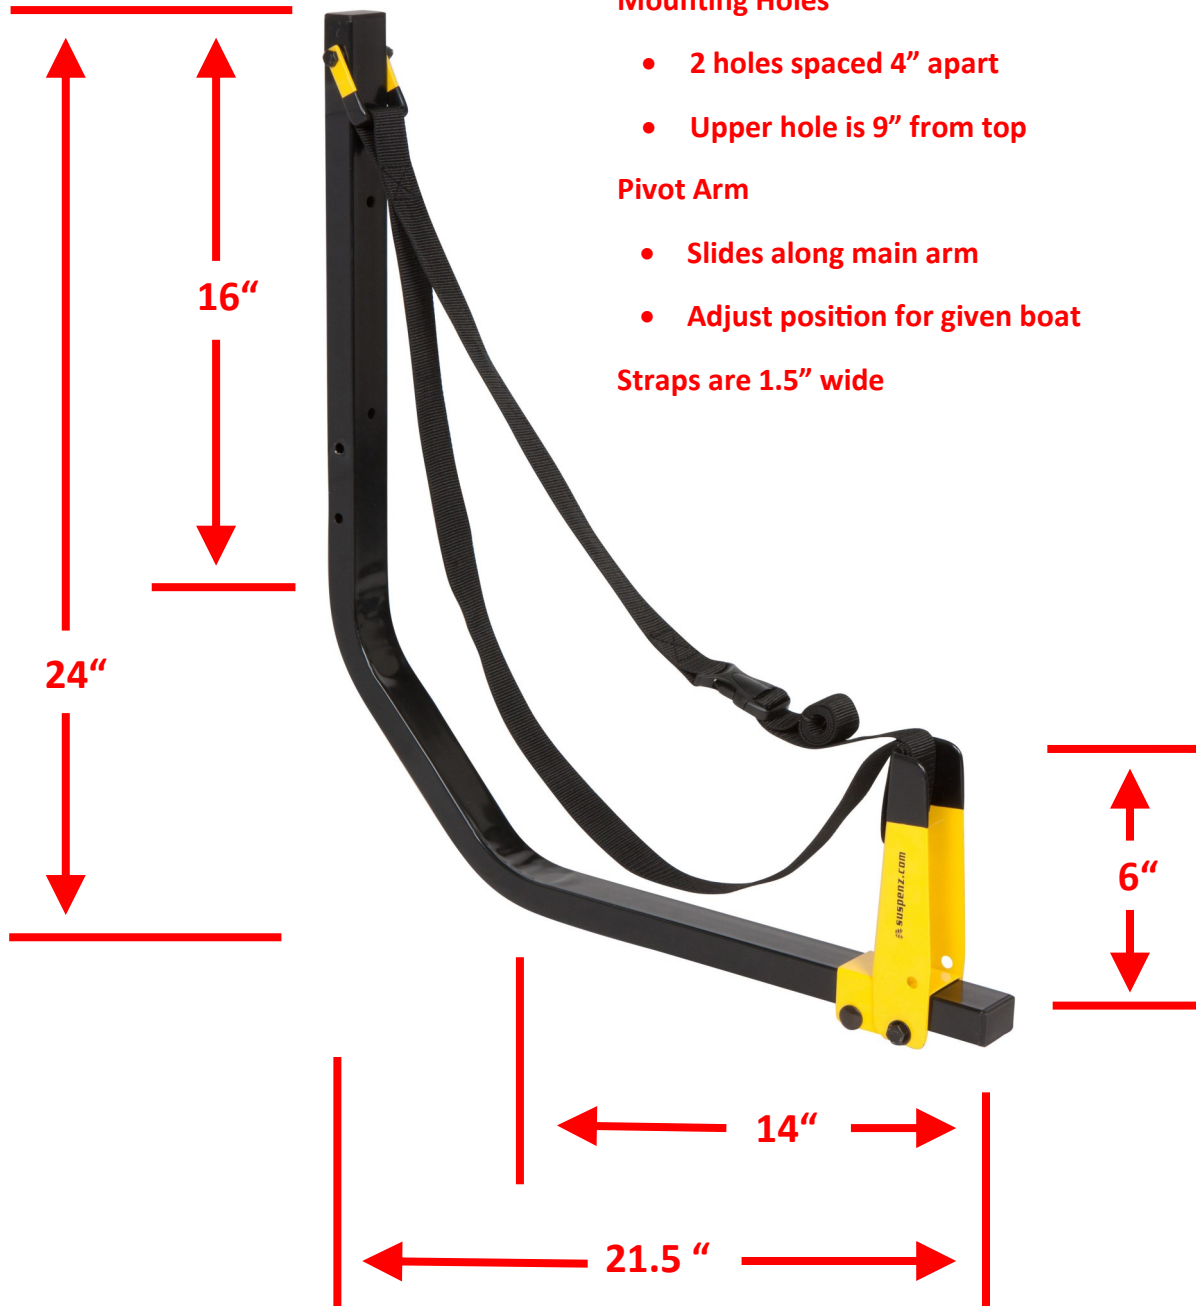

DELUXE RACK DIMENSIONS

Model # 11-0111

Model # 12-0103

Rev. 8/16

SUSPENZ, INC.
8725 ROSWELL ROAD #0-220
ATLANTA GA 30350

CUSTOMER SERVICE: 770-518-0045
FAX: 770-518-8507
WEBSITE: WWW.SUSPENZ.COM