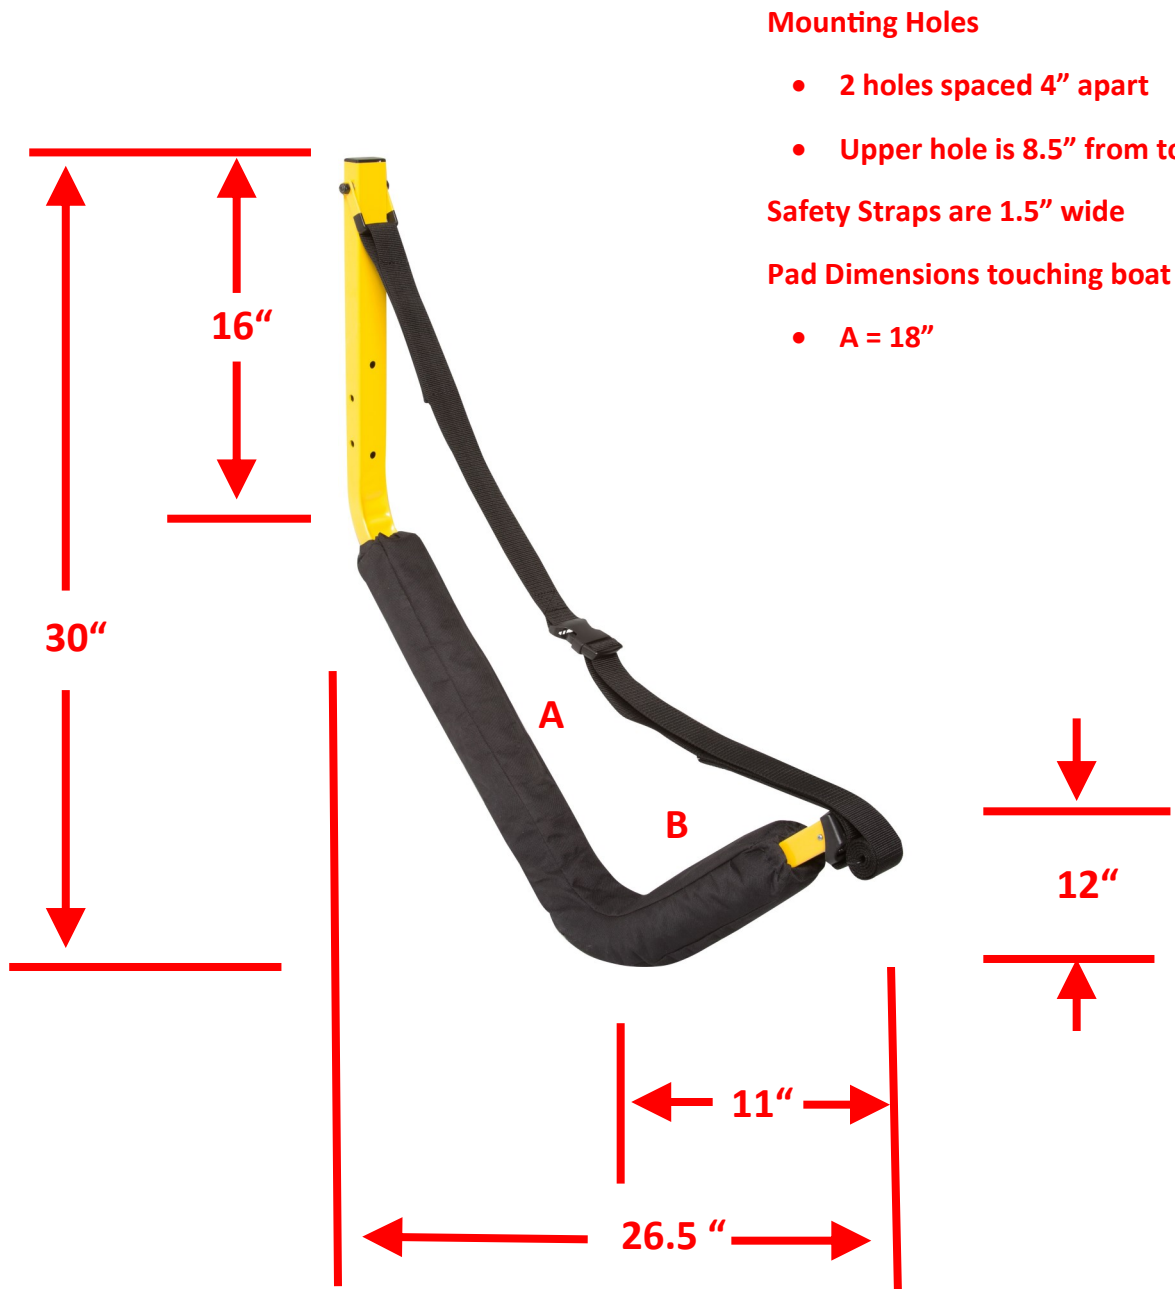

# BIG EZ RACK DIMENSIONS

Model # 12-2499

Model # 12-0102

Rev. 8/16

SUSPENZ, INC.  
8725 ROSWELL ROAD #0-220  
ATLANTA GA 30350

CUSTOMER SERVICE: 770-518-0045  
FAX: 770-518-8507  
WEBSITE: WWW.SUSPENZ.COM