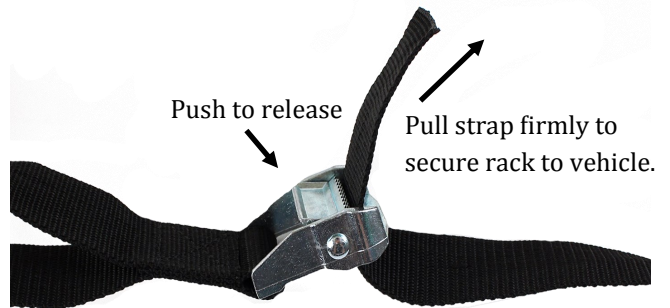

INFLATING ROOF RACK

STEP 1: Unpack and roll out flat. Release strap from buckle.

STEP 2: OPEN Air Valve and rack will self-inflate. Once inflated, CLOSE Air Valve.

NO PUMP NEEDED!

STEP 3: Open vehicle doors and place rack on top of vehicle.

STEP 4: Circle strap through vehicle interior and thread through buckle on end of rack to tighten as shown. Close all doors.

Tie off excess strap.

STEP 5: Repeat STEPS 1 - 4 for second rack.

STEP 6: When racks are not in use; remove them from vehicle. OPEN Air Valve, lay rack out flat and roll it up tight! Then CLOSE the Air Valve to keep rack deflated for compact storage in bag.