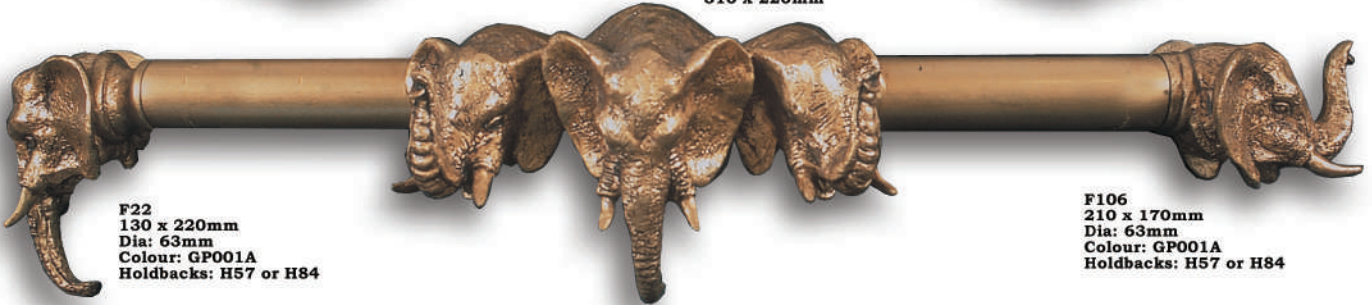

F62
Doric Bangle Only

H56
250 x 130mm

F102
300 x 180mm

F90
130 x 140mm
Dia: 63mm
Colour: GP008

H45
180 x 100mm

F202
310 x 220mm

F22
130 x 220mm
Dia: 63mm
Colour: GP001A
Holdbacks: H57 or H84

F106
210 x 170mm
Dia: 63mm
Colour: GP001A
Holdbacks: H57 or H84