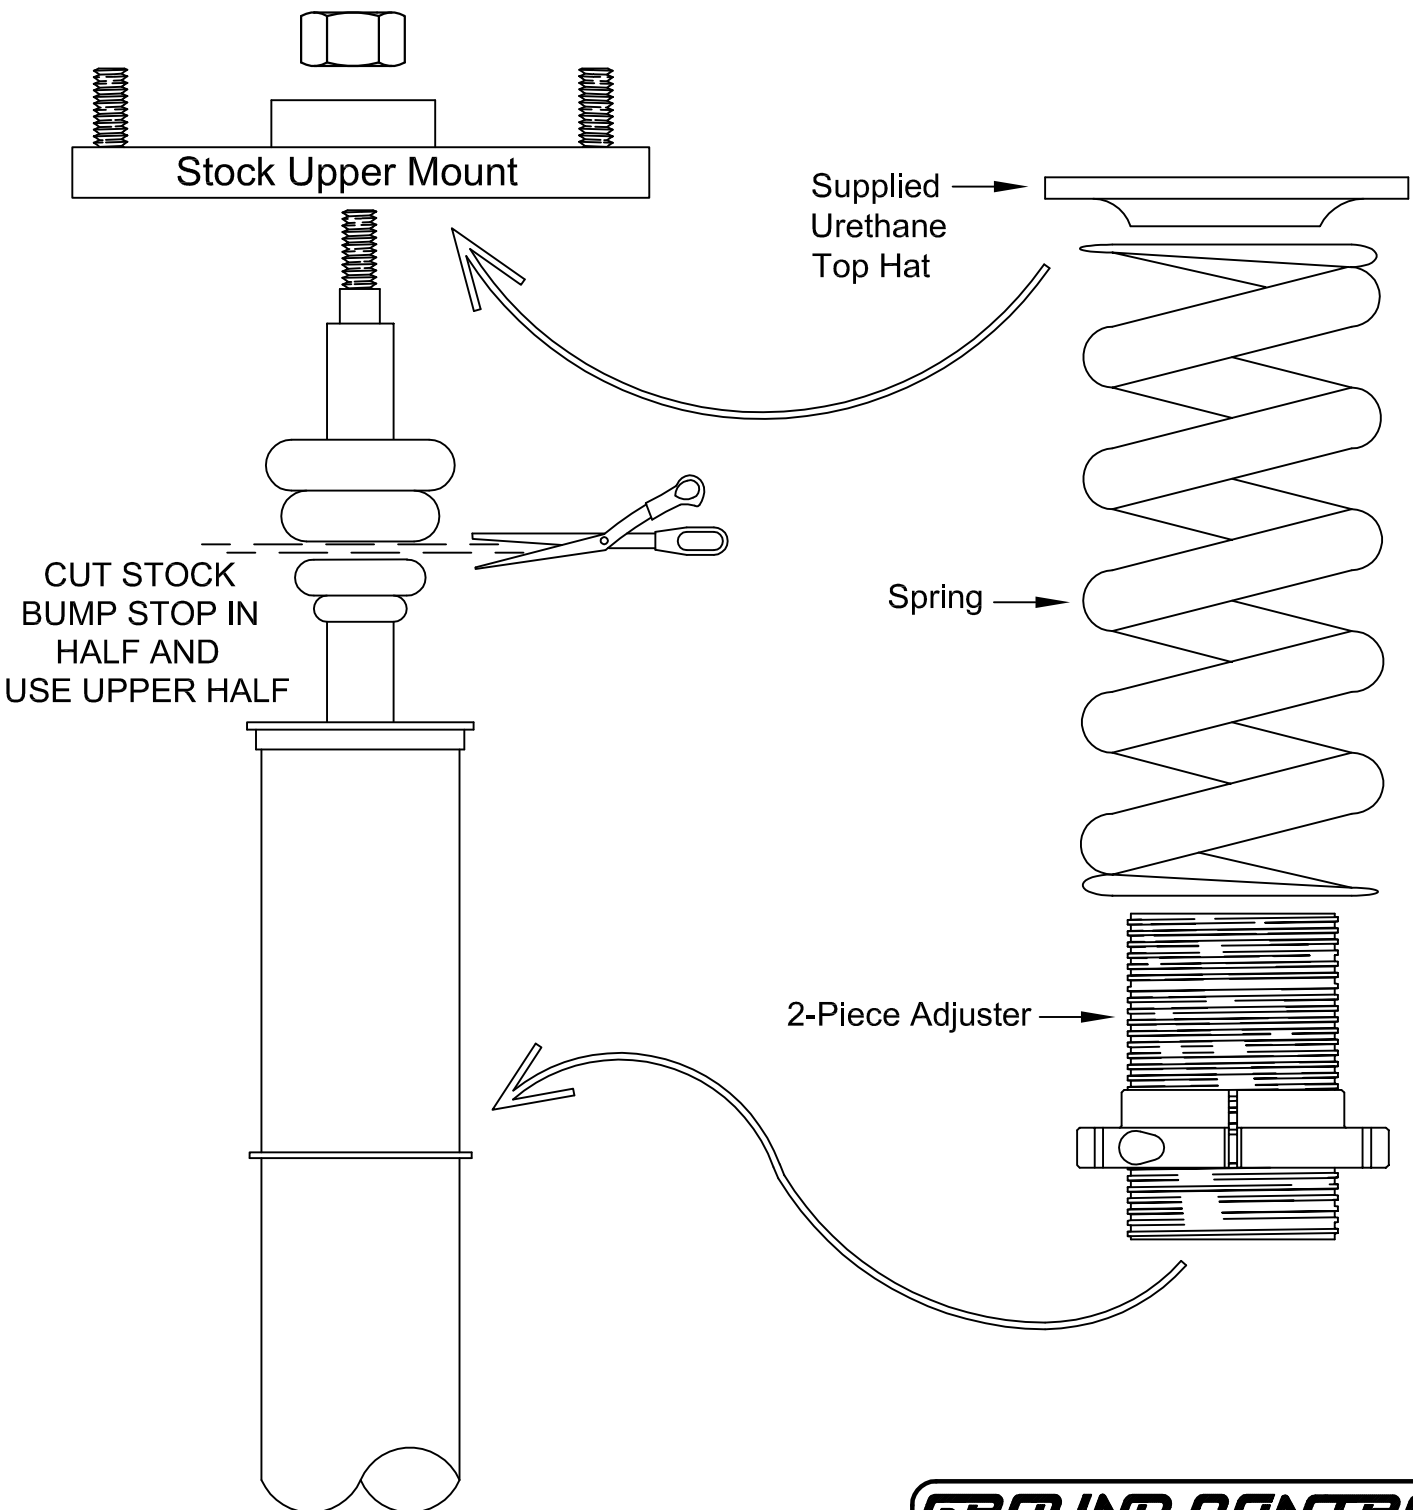

# BMW E28 Rear With Koni Or Bilstein

**NOTE:**  
Discard Stock Dust Boot

**GROUND CONTROL**  
www.groundcontrolstore.com  
3885 Dividend Drive  
Shingle Springs, CA 95682  
(530)677-8600 fax (530)677-9090