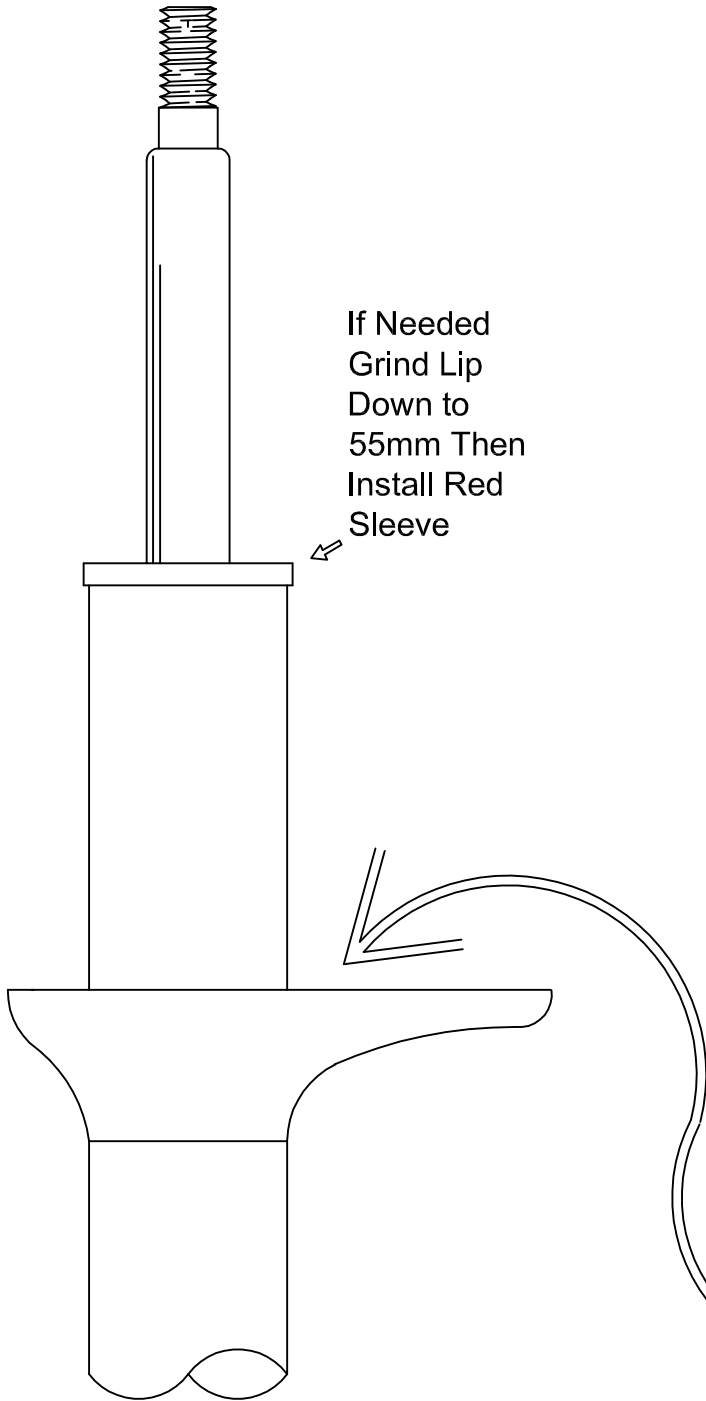

E-36 FRONT TOKICO

If Needed
Grind Lip
Down to
55mm Then
Install Red
Sleeve

GROUND CONTROL
www.groundcontrolstore.com
3885 Dividend Drive
Shingle Springs, CA 95682
(530)677-8600 fax (530)677-9090