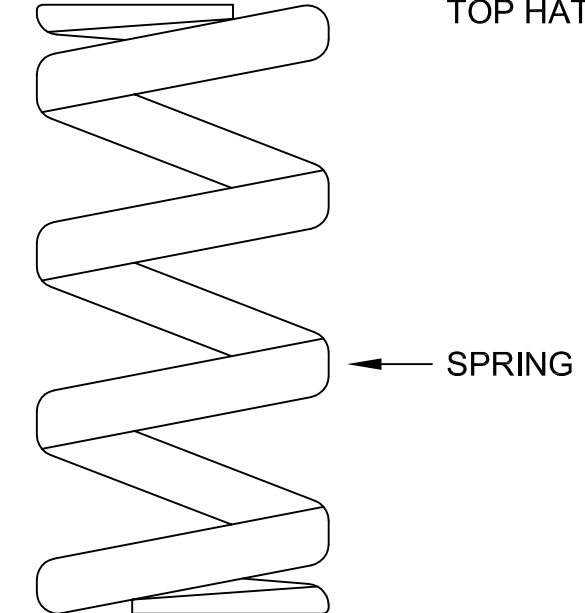

E-36 FRONT TOKICO

If Needed
Grind Lip
Down to
55mm Then
Install Red
Sleeve

GROUND CONTROL
www.groundcontrolstore.com
3885 Dividend Drive
Shingle Springs, CA 95682
(530)677-8600 fax (530)677-9090