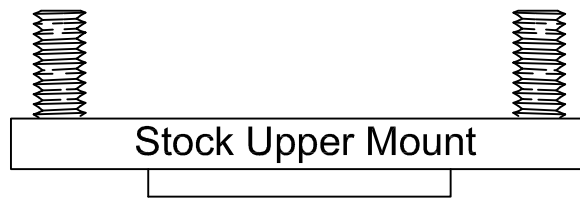

E-36 FRONT TOKICO

If Needed
Grind Lip
Down to
55mm Then
Install Red
Sleeve

GROUND CONTROL
www.groundcontrolstore.com
3885 Dividend Drive
Shingle Springs, CA 95682
(530)677-8600 fax (530)677-9090