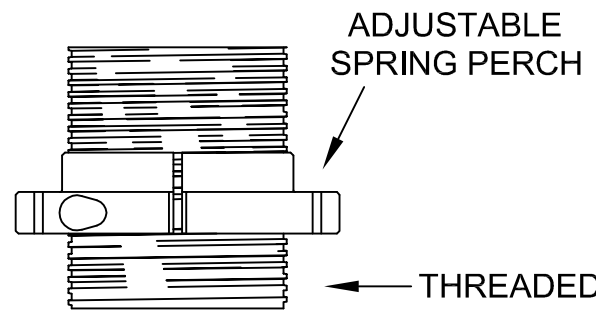

E-36 FRONT TOKICO

If Needed
Grind Lip
Down to
55mm Then
Install Red
Sleeve

GROUND CONTROL
www.groundcontrolstore.com
3885 Dividend Drive
Shingle Springs, CA 95682
(530)677-8600 fax (530)677-9090