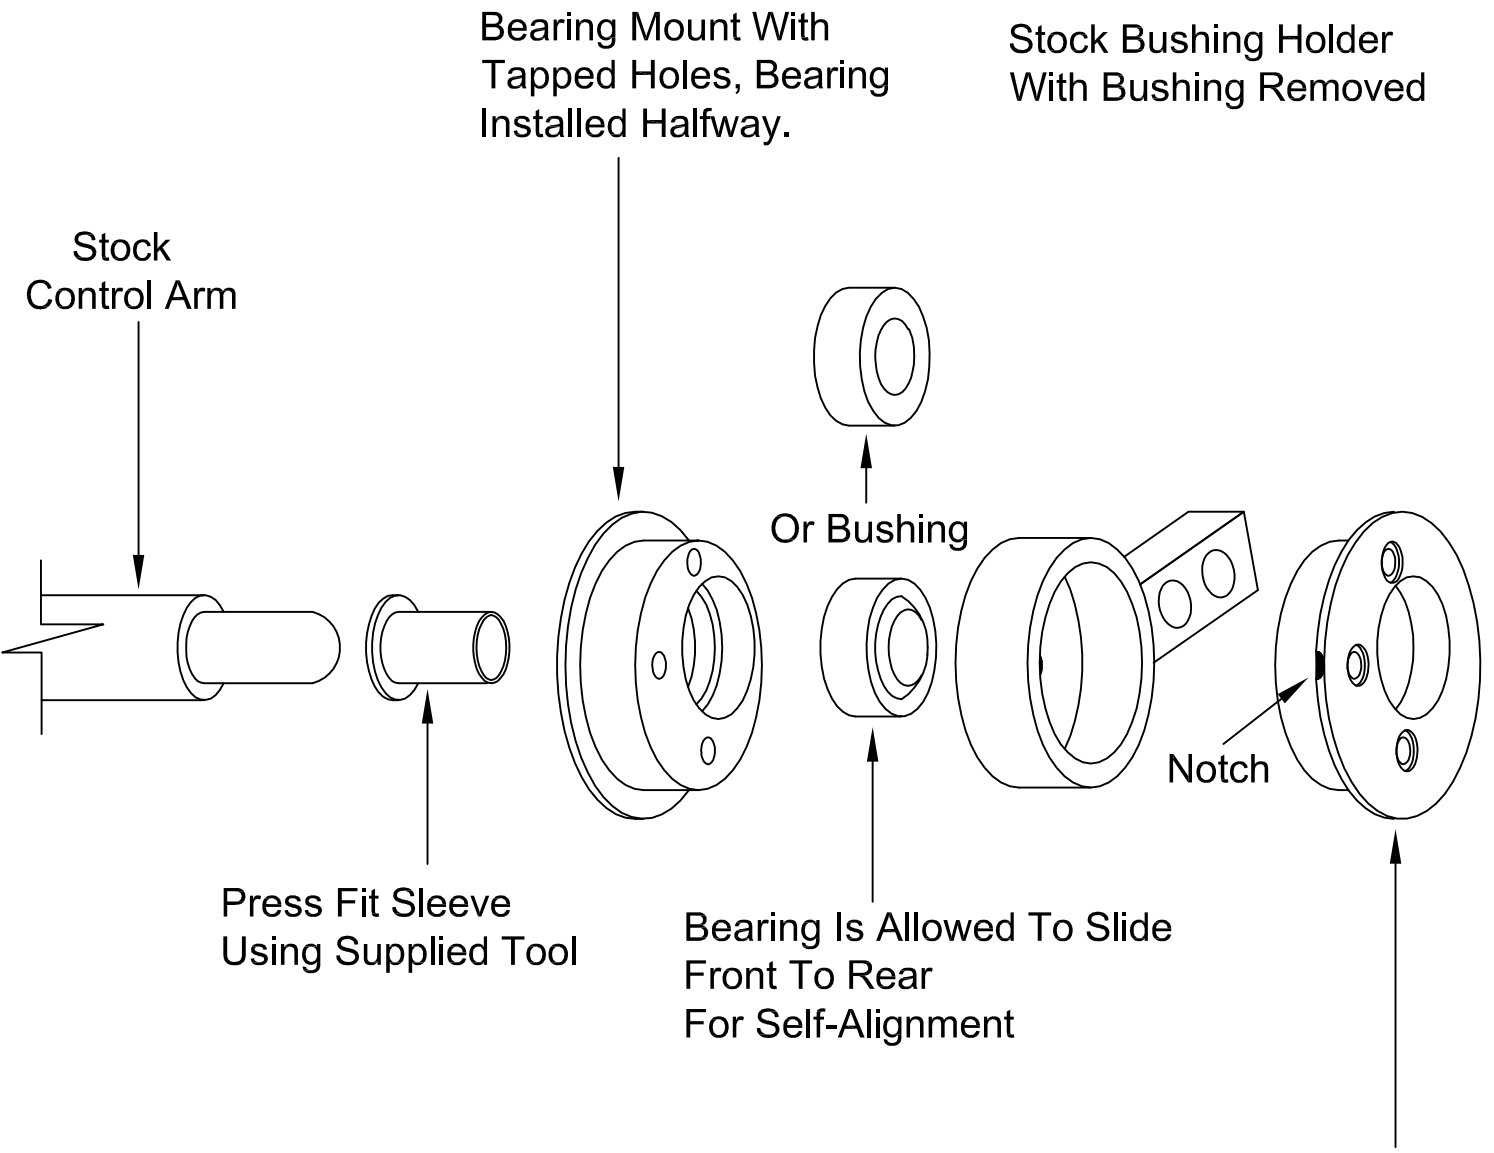

# E30/E36

## Front Lower Control Arm Bearing / Bushing

Tighten The Three Allen Bolts To 24 Ft/Lbs, Keep Notch Indexed On Bushing Holder, Use Loctite On Bolts.

**GROUND CONTROL**  
www.ground-control.com  
3885 Dividend Drive  
Shingle Springs, CA 95682  
(530)677-8600 fax (530)677-9090