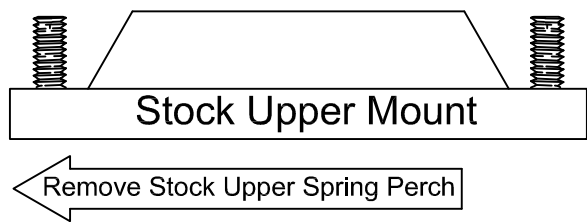

Neon SRT-4 Front

If Needed
Grind Lip
Down to
2" Then
Install Red
Sleeve

GROUND CONTROL
www.groundcontrolstore.com
3885 Dividend Drive
Shingle Springs, CA 95682
(530)677-8600 fax (530)677-9090