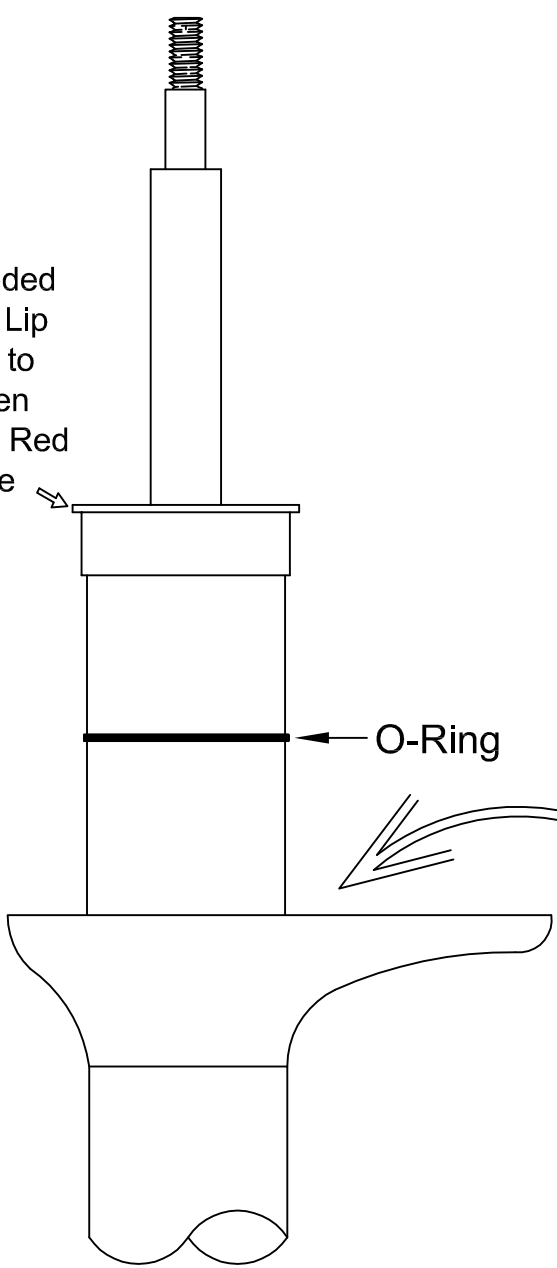

Neon SRT-4 Front

If Needed
Grind Lip
Down to
2" Then
Install Red
Sleeve

GROUND CONTROL
www.groundcontrolstore.com
3885 Dividend Drive
Shingle Springs, CA 95682
(530)677-8600 fax (530)677-9090