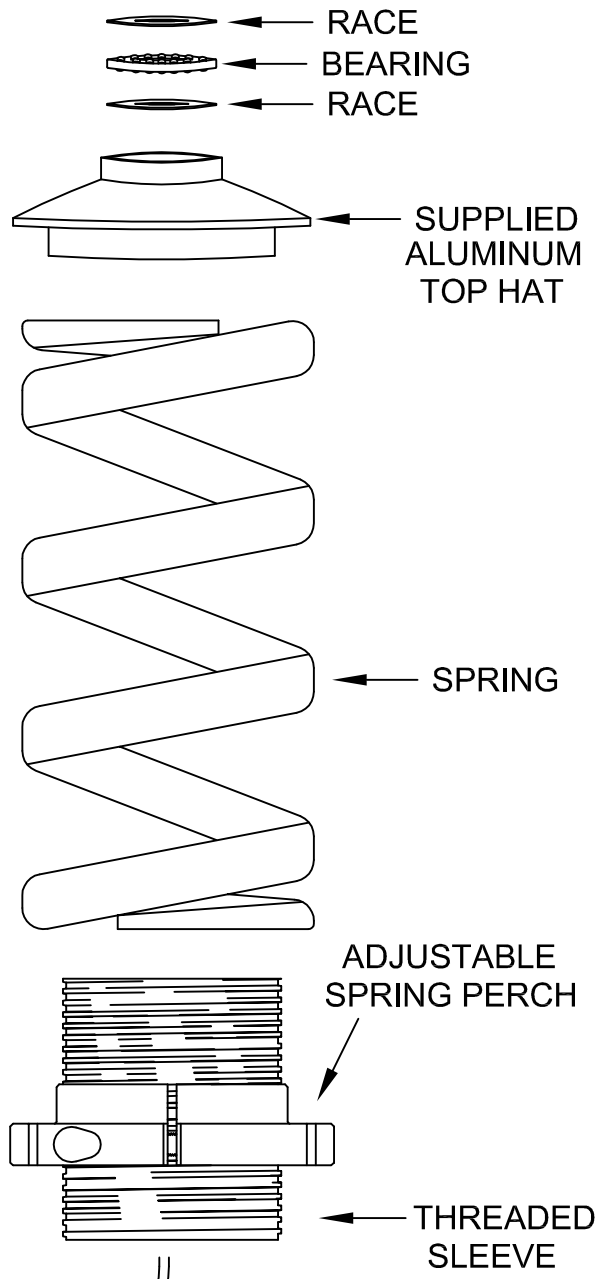

Neon SRT-4 Front

If Needed
Grind Lip
Down to
2" Then
Install Red
Sleeve

GROUND CONTROL
www.groundcontrolstore.com
3885 Dividend Drive
Shingle Springs, CA 95682
(530)677-8600 fax (530)677-9090