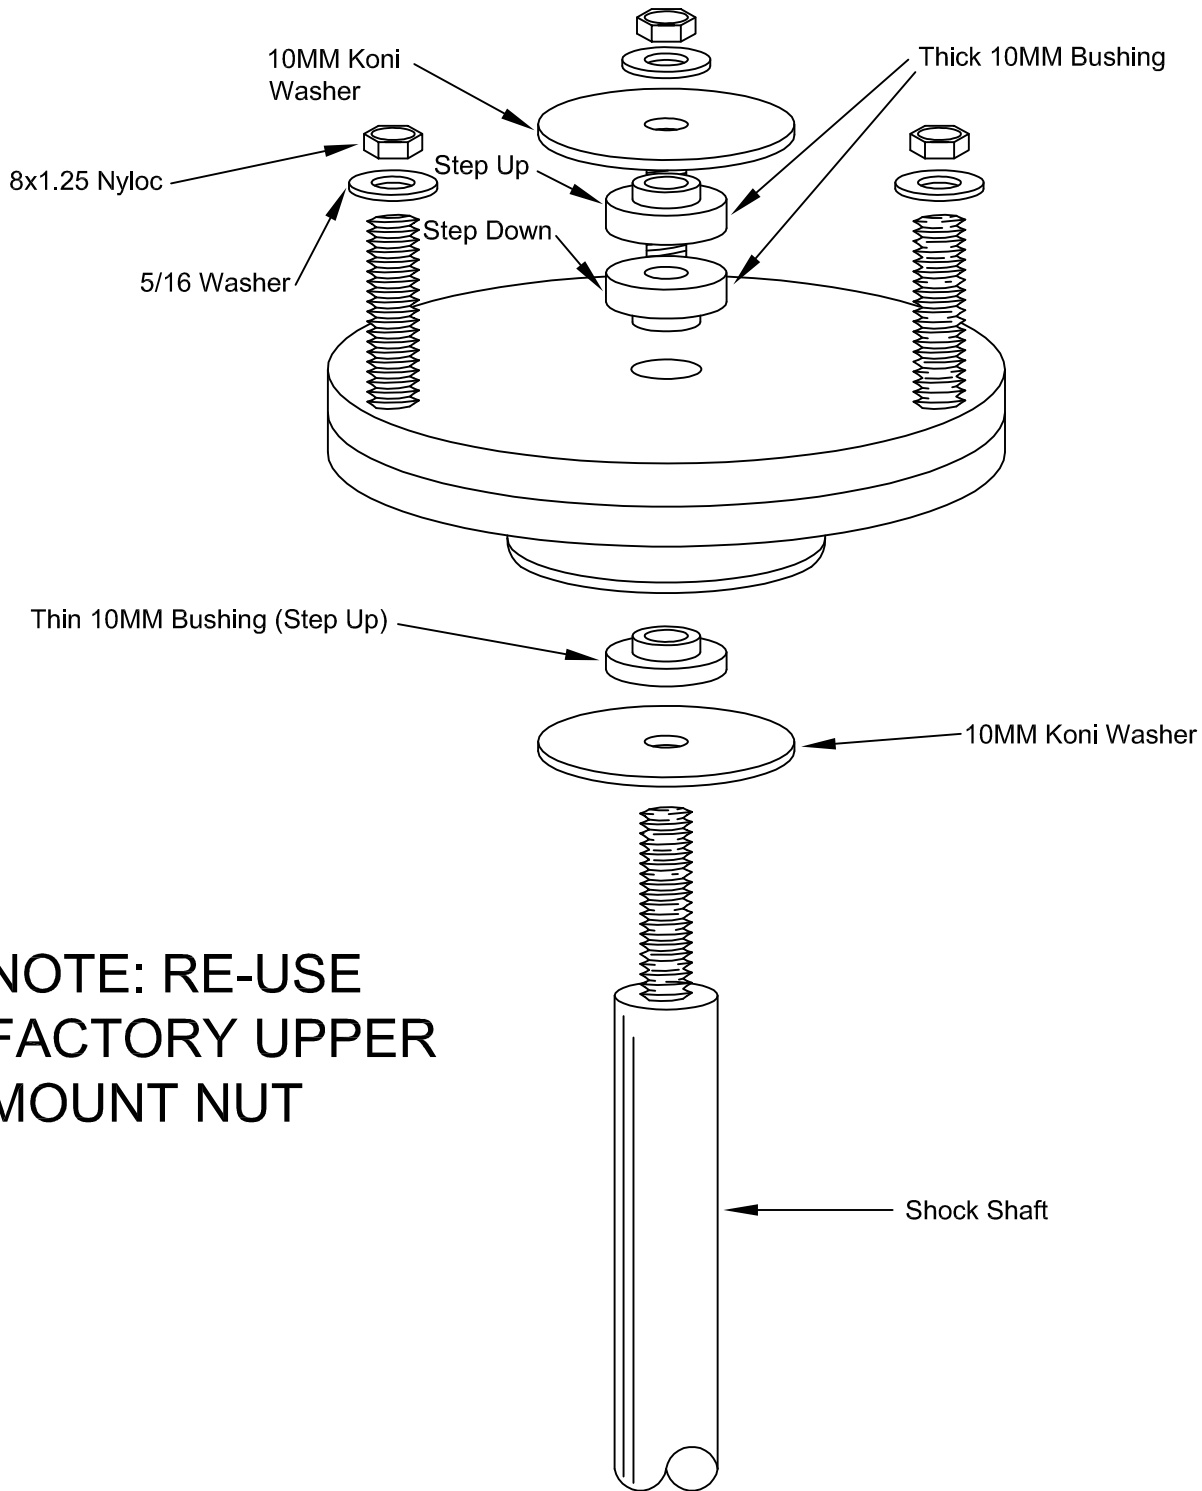

# BMW M5 MOUNT

**GROUND CONTROL**  
www.groundcontrolstore.com  
3885 Dividend Drive  
Shingle Springs, CA 95682  
(530)677-8600 fax (530)677-9090

**NOTE: RE-USE  
FACTORY UPPER  
MOUNT NUT**