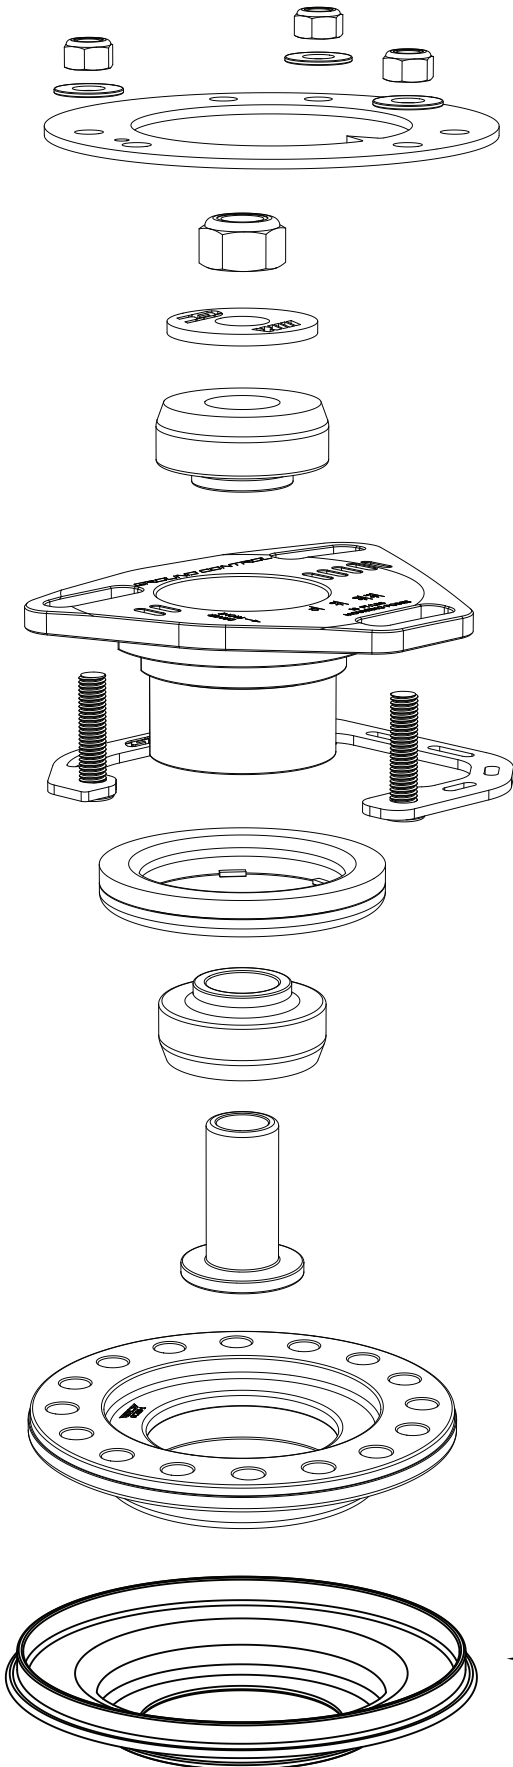

# E9X SPORT CAMBER / CASTER PLATES

**GROUND CONTROL**

www.groundcontrolstore.com  
3885 Dividend Drive  
Shingle Springs, CA 95682  
(530)677-8600 fax (530)677-9090

ONLY INCLUDED IF USING  
OEM SIZED SPRINGS

ONLY INCLUDED IF USING  
NON-OEM SIZED SPRINGS

REUSE OEM UPPER SPRING PAD  
← IF USING OEM SIZE SPRINGS