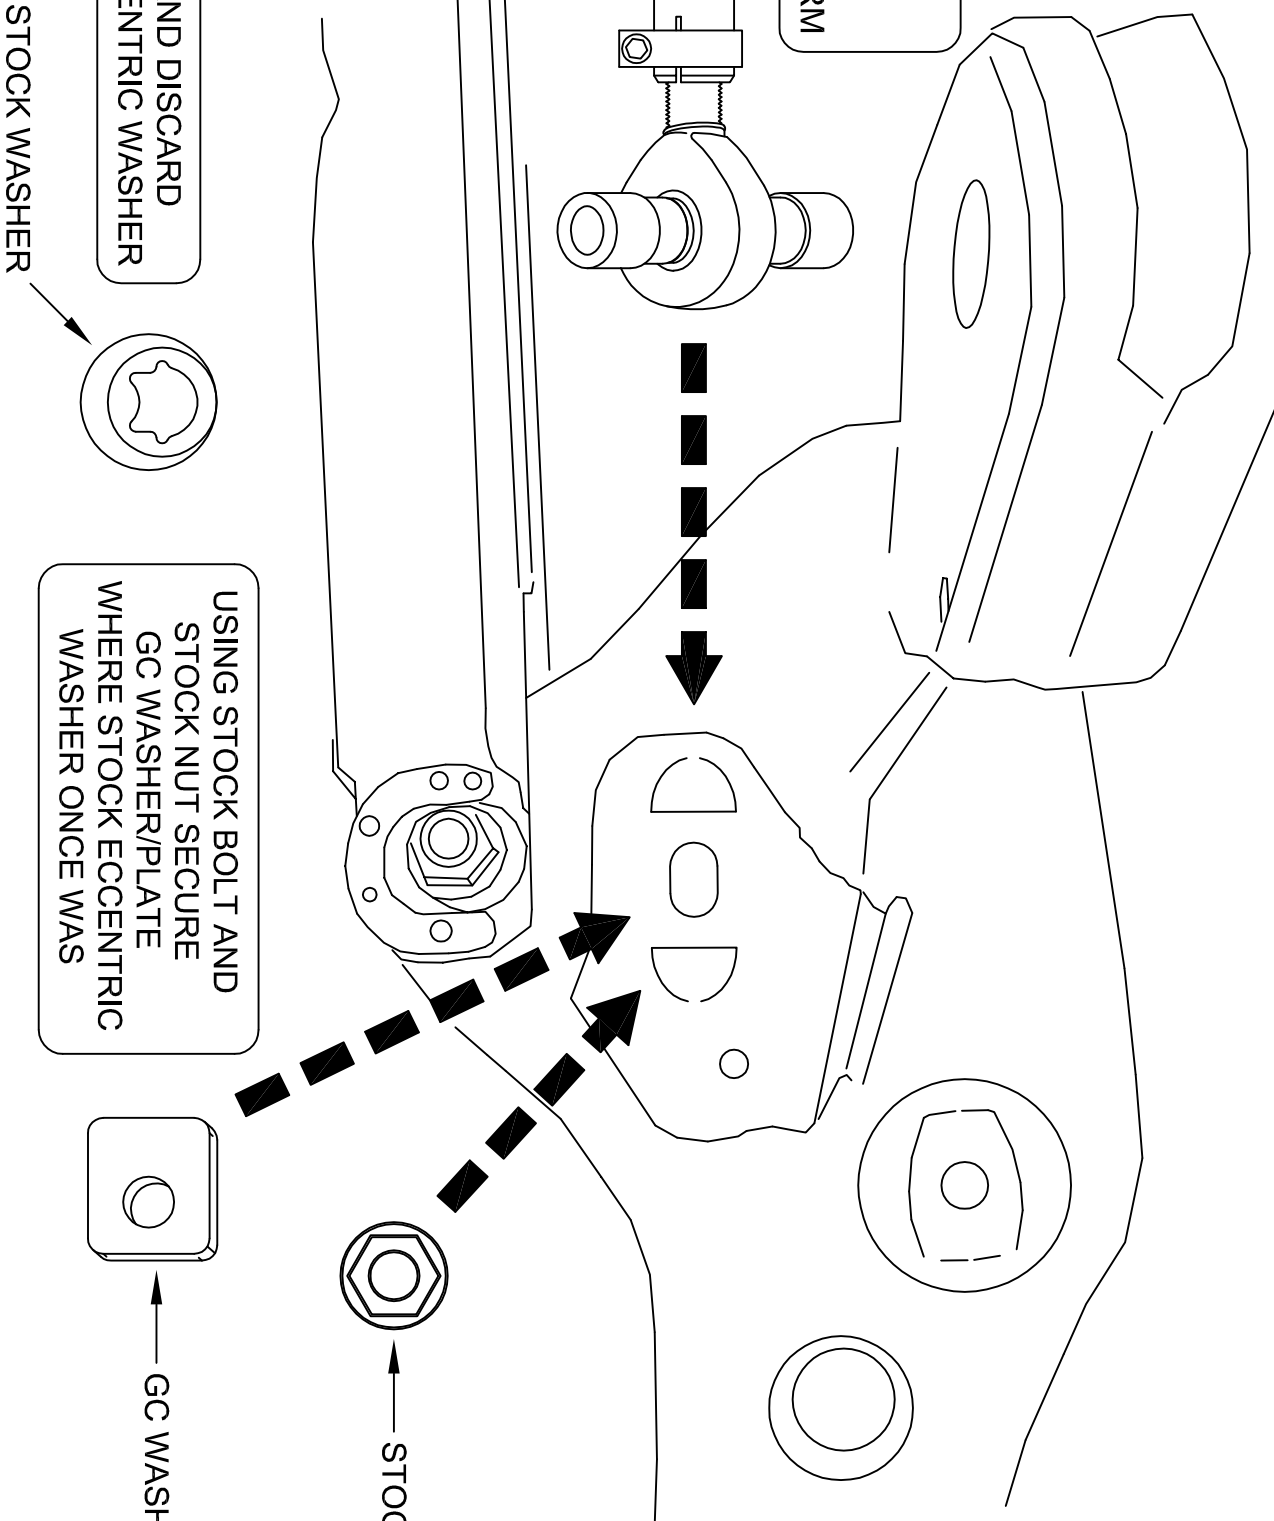

BMW E90 REAR ADJUSTABLE ARM AND ECCENTRIC WASHER REPLACEMENT

GROUND CONTROL
www.groundcontrolstore.com
3885 Dividend Drive
Shingle Springs, CA 95682
(530)677-8600 fax (530)677-9090

GROUND CONTROL
ADJUSTABLE ARM
REPLACES STOCK
NON ADJUSTABLE ARM

REMOVE AND DISCARD
STOCK ECCENTRIC WASHER

USING STOCK BOLT AND
STOCK NUT SECURE
GC WASHER/PLATE
WHERE STOCK ECCENTRIC
WASHER ONCE WAS

GC WASHER

STOCK NUT