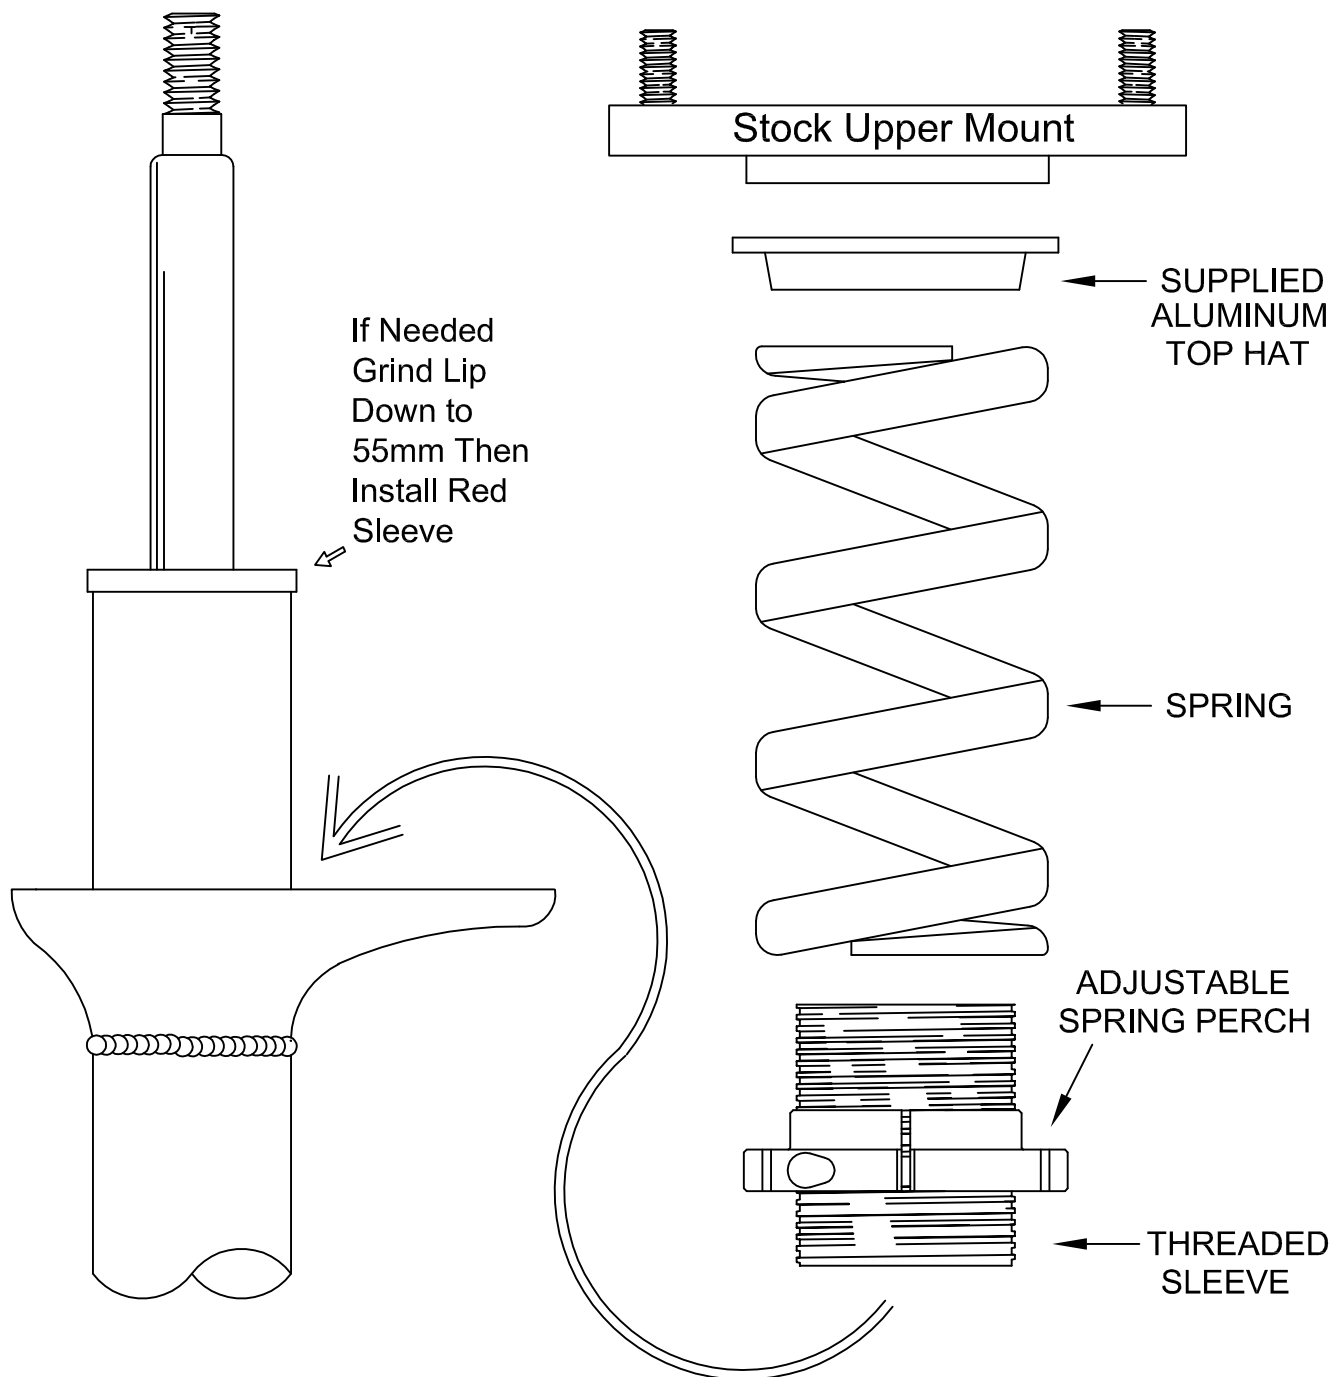

E-36 FRONT KONI

GROUND CONTROL

www.groundcontrolstore.com

3885 Dividend Drive

Shingle Springs, CA 95682

(530)677-8600 fax (530)677-9090